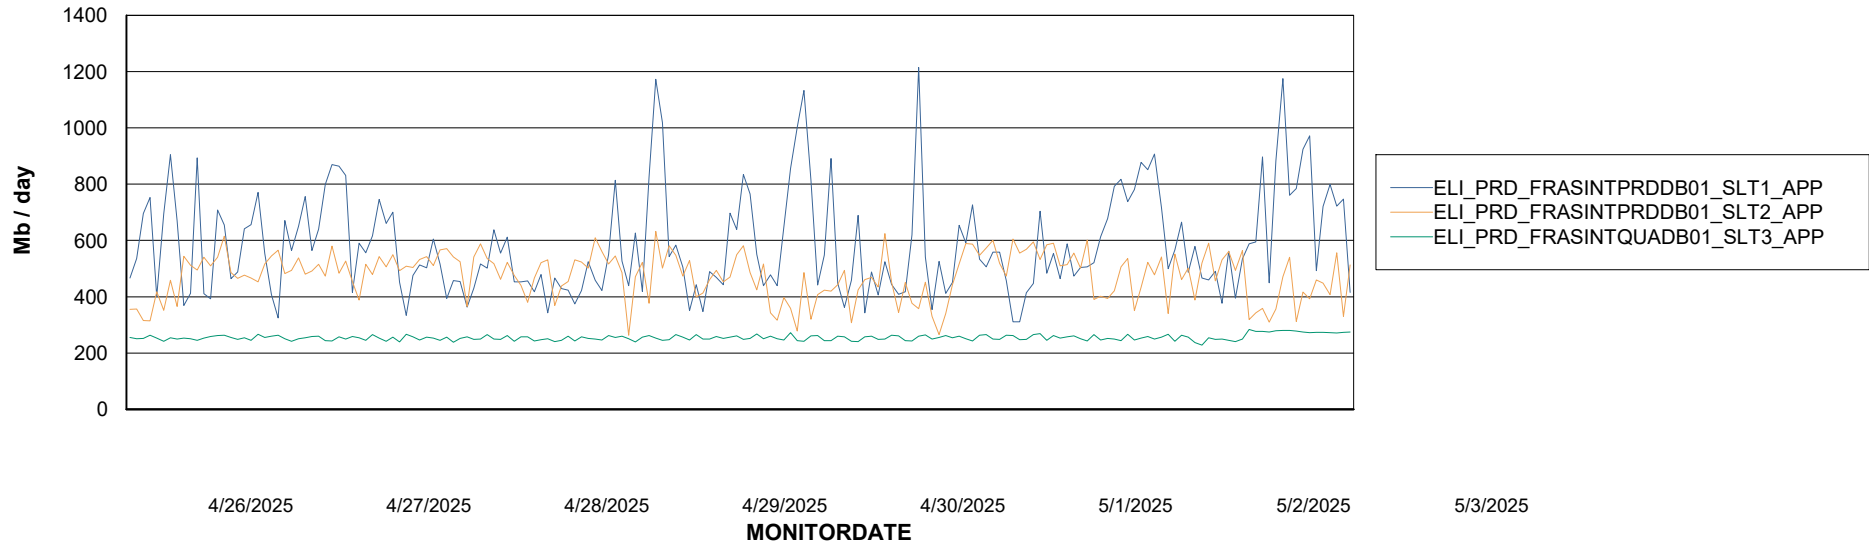

ABSSolute Application Server Services

Avg memory used per ABS Server Service