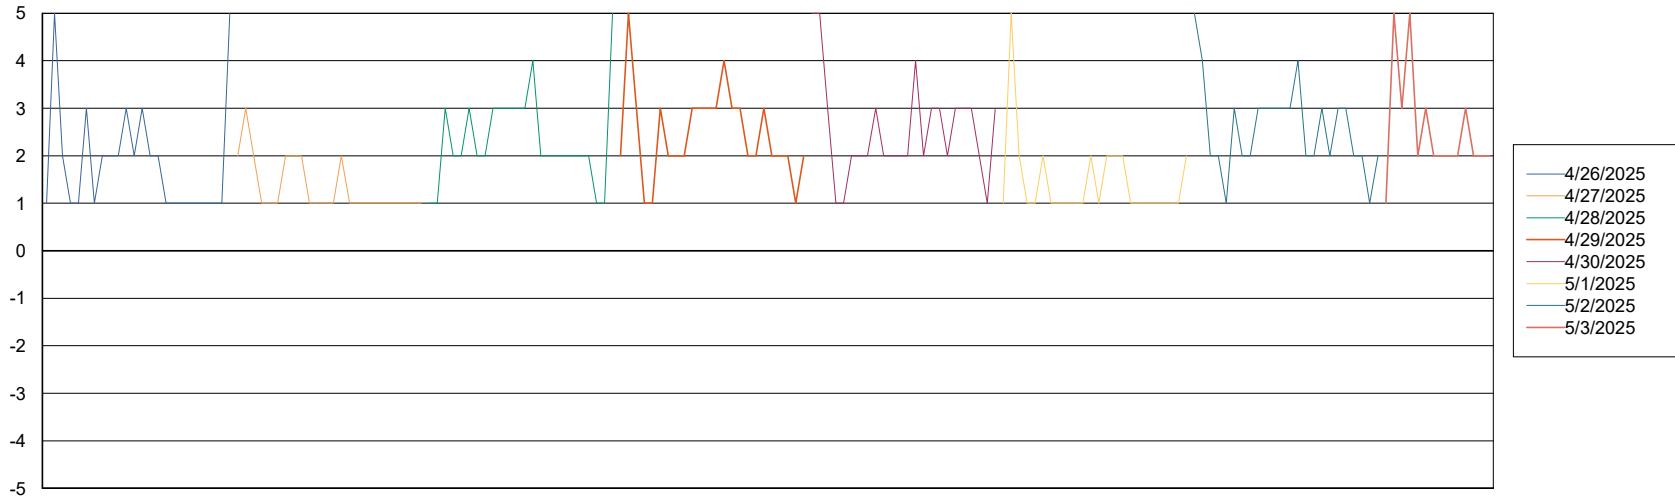

Standby Database Health ELI_Production

Recovery lag for last 7 days