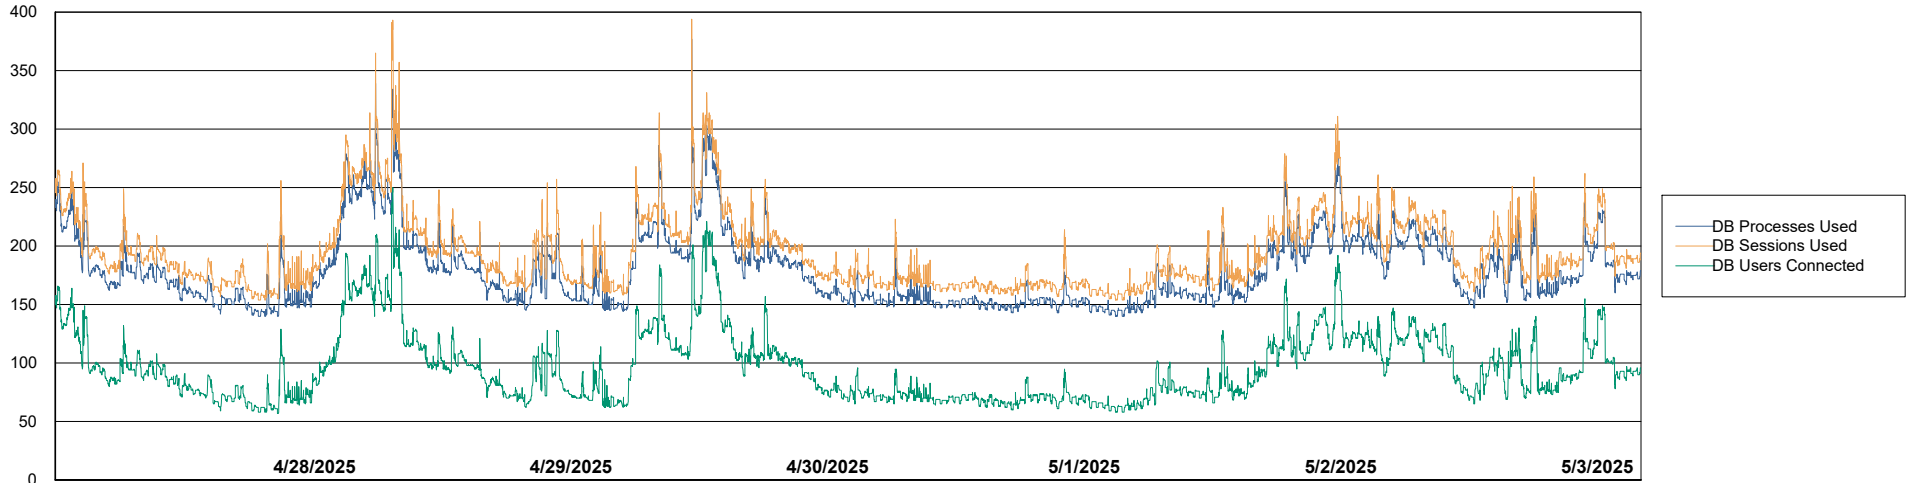

Weekly SLA Customer Report

Customer ELI_Production
Database ID 62

Database Performance ELI_PRD_FRASEQXPRDDB04-BI_ABS1

Weekly SLA Customer Report

Customer ELI_Production
Database ID 62

Database Performance ELI_PRD_FRASINTPRDDB01_ABS1