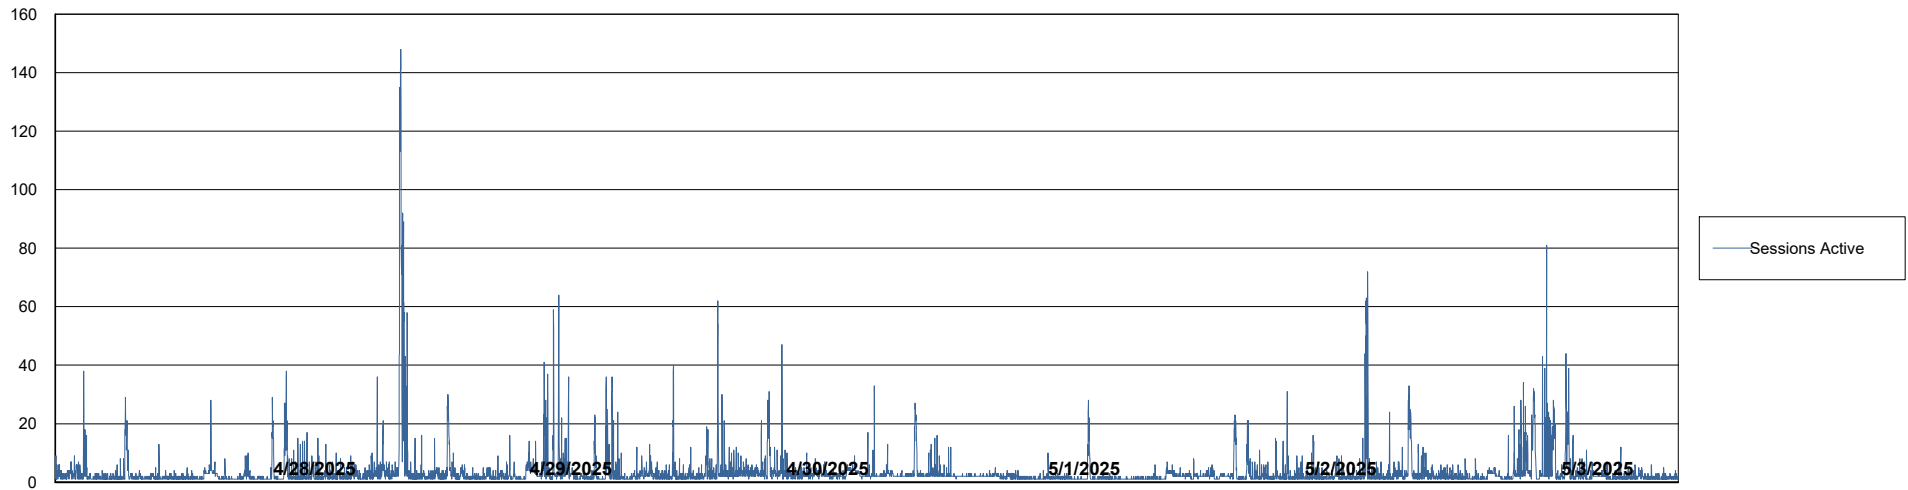

Weekly SLA Customer Report

Customer ELI_Production
Database ID 62

Database Performance ELI_PRD_FRASEQXPRDDB04-BI_ABS1

Weekly SLA Customer Report

Customer ELI_Production
Database ID 62

Database Performance ELI_PRD_FRASINTPRDDB01_ABS1