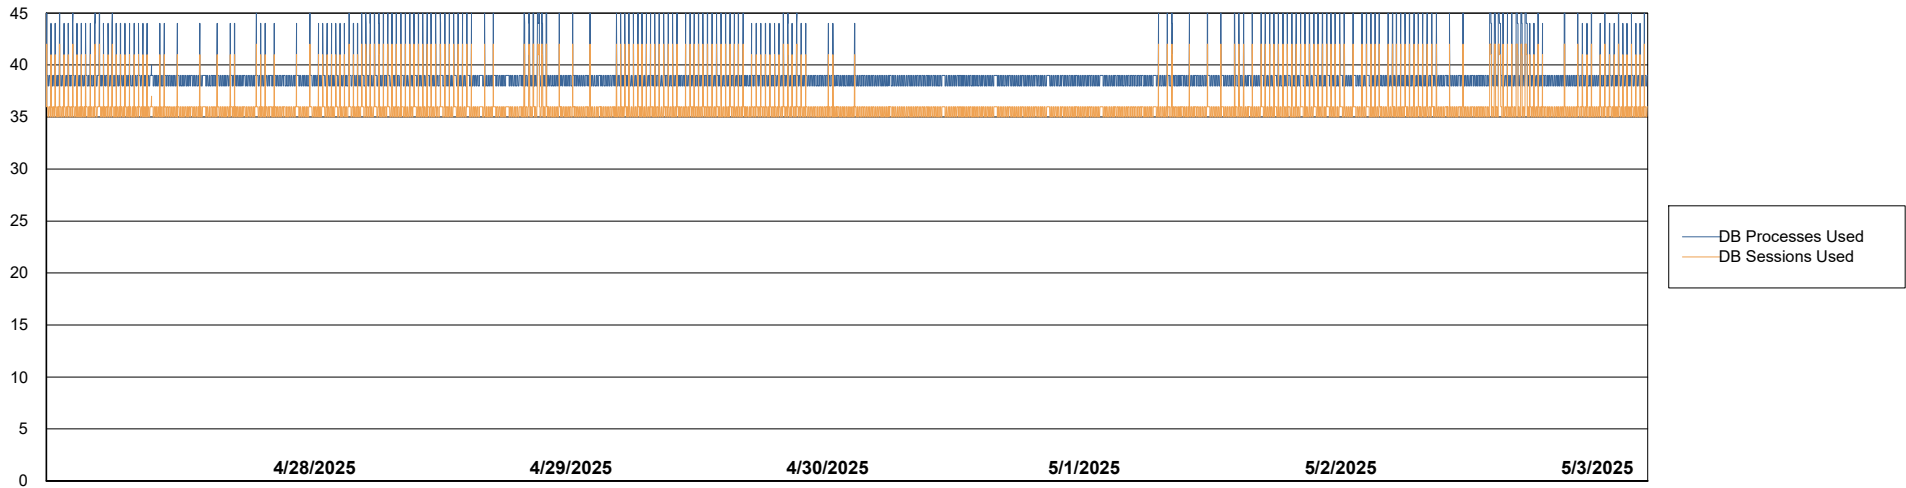

Database Performance ELI_PRD_FRASINTQUADB01_HSBABS1

DB Processes Max 1,000