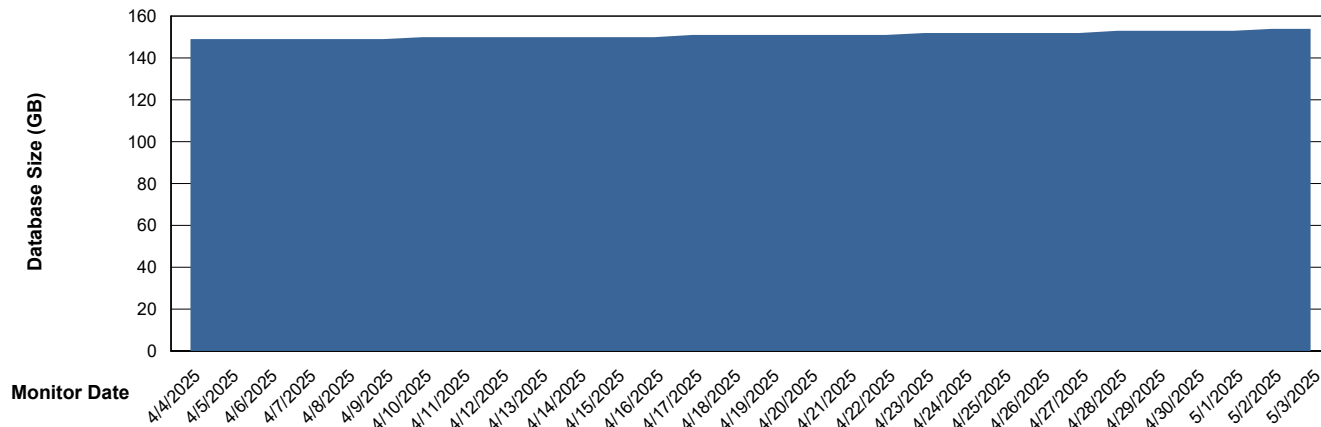

Weekly SLA Customer Report

Customer ELI_Production
Database ID 62

Database Performance ELI_PRD_FRASINTQUADB01_HSBABS1

DB Processes Max 1,000

Weekly SLA Customer Report

Customer ELI_Production
Database ID 62

DATABASE SIZE ELI_PRD_FRASEQXPRDDB04-BI_ABS1

Database growth over last month

DATABASE SIZE ELI_PRD_FRASINTPRDDB01_ABS1

Database growth over last month

Weekly SLA Customer Report

Customer ELI_Production
Database ID 62