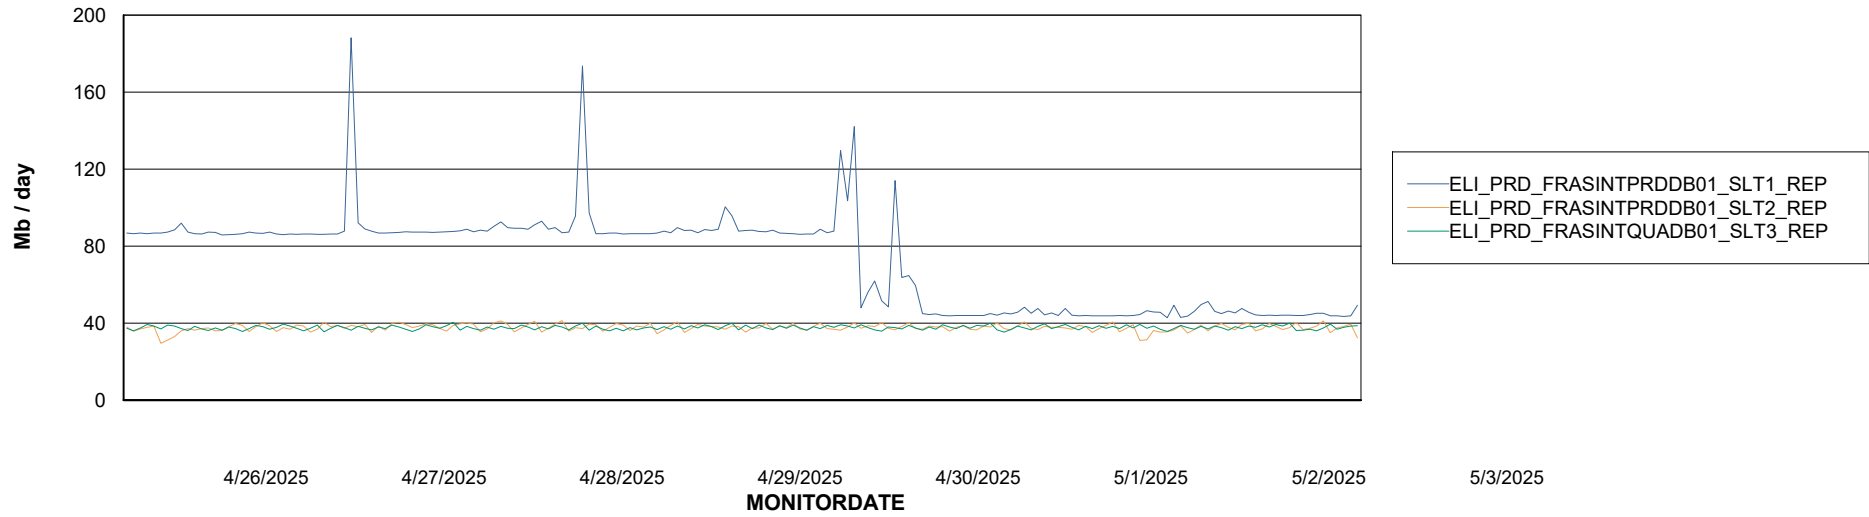

Avg memory used per ABS Server Service

Avg users per day per ABS server

Weekly SLA Customer Report

Customer ELI_Production
Database ID 62

ABSSolute Application ReportServer Services

Avg memory used per ReportServer Service