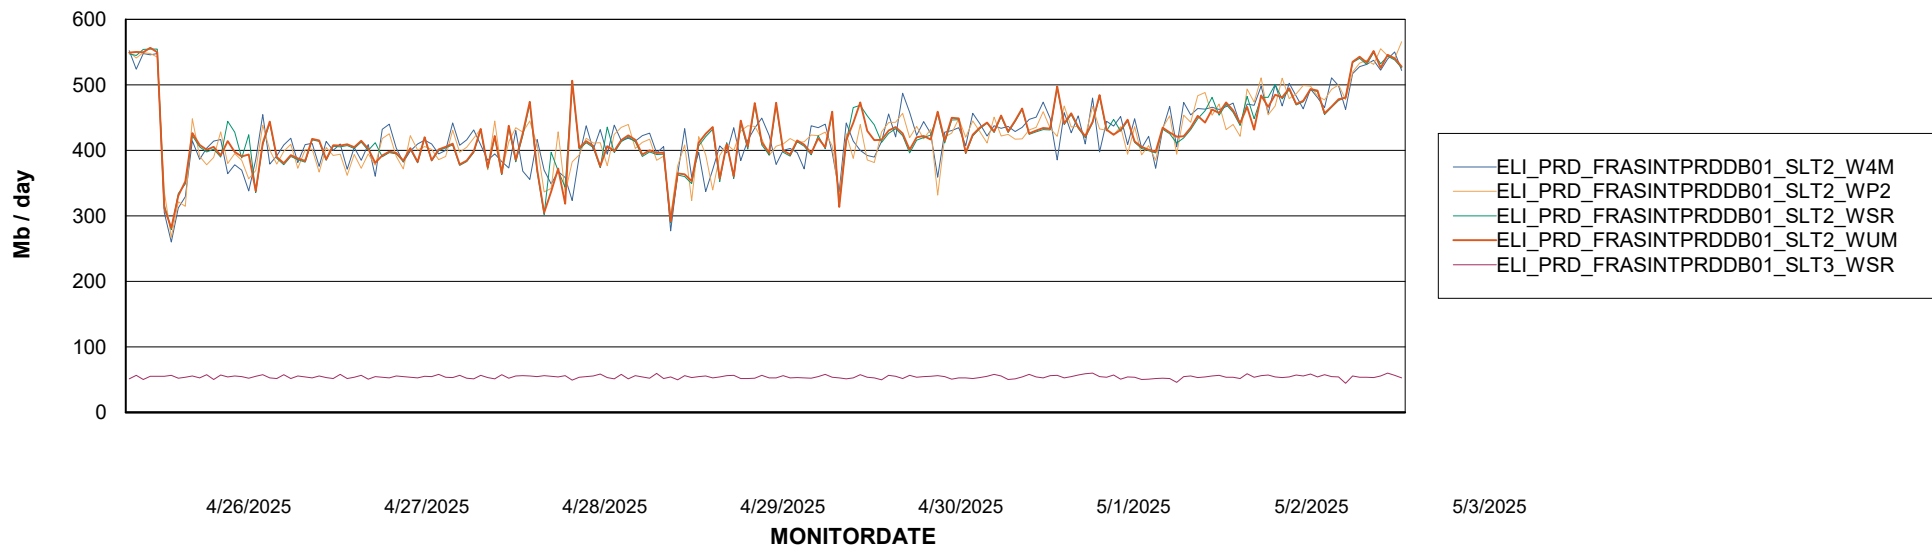

ABSolute Web Component Services

Avg memory used per ABS Web component