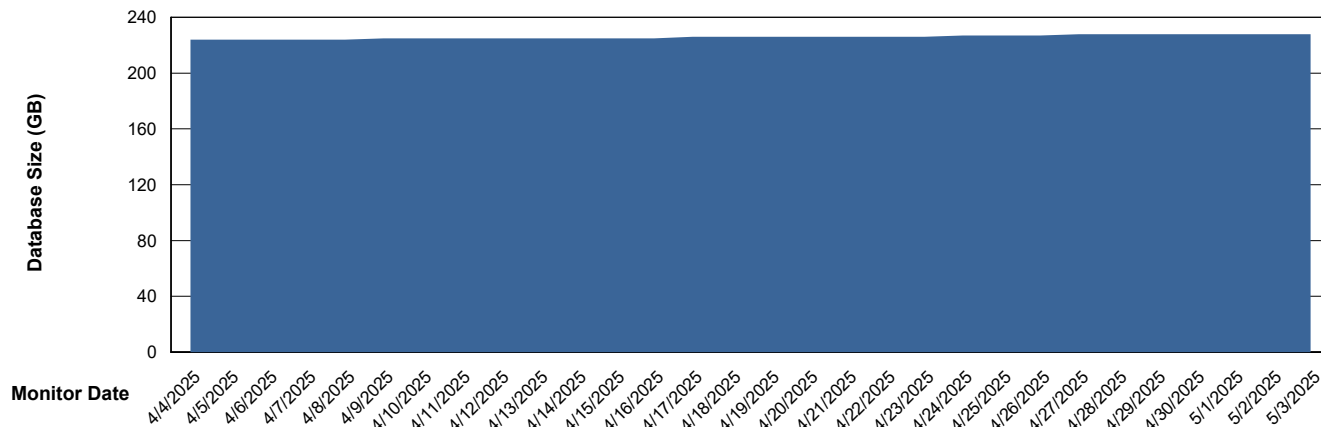

Weekly SLA Customer Report

Customer ELI_Production
Database ID 62

Database Performance ELI_PRD_FRASINTQUADB01_HSBABS1

DB Processes Max 1,000

Weekly SLA Customer Report

Customer ELI_Production
Database ID 62

DATABASE SIZE ELI_PRD_FRASEQXPRDDB04-BI_ABS1

Database growth over last month

DATABASE SIZE ELI_PRD_FRASINTPRDDB01_ABS1

Database growth over last month

Weekly SLA Customer Report

Customer ELI_Production
Database ID 62