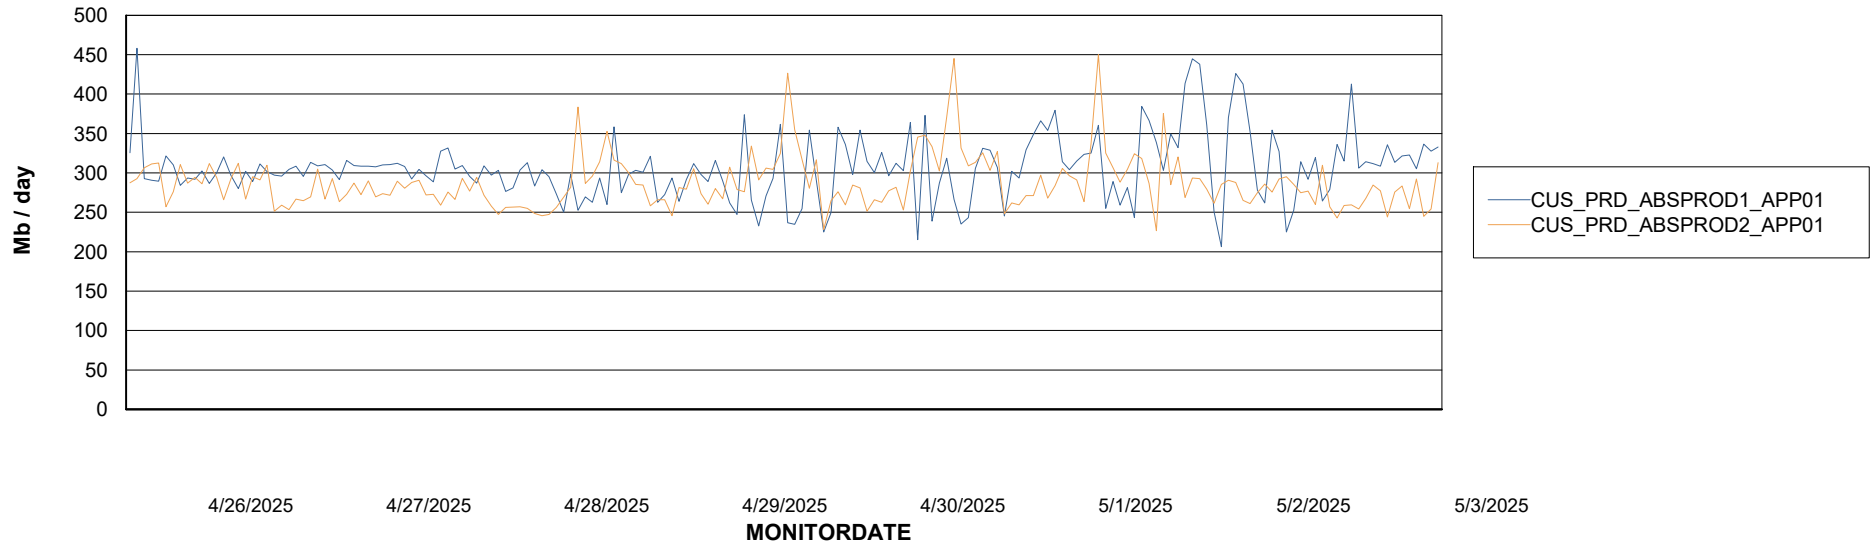

ABSSolute Application Server Services

Avg memory used per ABS Server Service