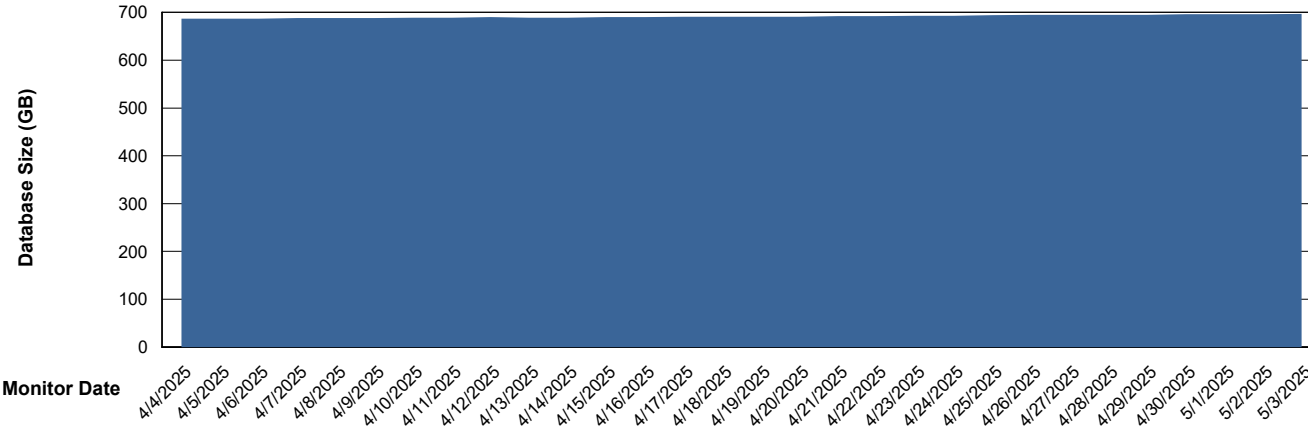

DB Processes Max 1,000

Weekly SLA Customer Report

Customer CUS_Production (24/7)
 Database ID 131

DATABASE SIZE CUS_PRD_ABSDB1_ABS1

Database growth over last month

Database Tablespace CUS_PRD_ABSDB1_ABS1

Date	Tablespace Name	Filesize (Gb)	Usedsize (Gb)	Percentage free
5/3/2025	ABSDATA	303	255	16
	INDX	513	426	17
5/2/2025	ABSDATA	303	255	16
	INDX	513	426	17
5/1/2025	ABSDATA	303	255	16
	INDX	513	425	17
4/30/2025	ABSDATA	303	255	16
	INDX	513	425	17
4/29/2025	ABSDATA	303	254	16
	INDX	513	425	17
4/28/2025	ABSDATA	303	254	16
	INDX	513	425	17
4/27/2025	ABSDATA	303	254	16
	INDX	513	424	17

Weekly SLA Customer Report

Customer CUS_Production (24/7)
Database ID 131

Standby Database Health CUS_Production (24/7)

Recovery lag for last 7 days

Weekly SLA Customer Report

Customer CUS_Production (24/7)
Database ID 131