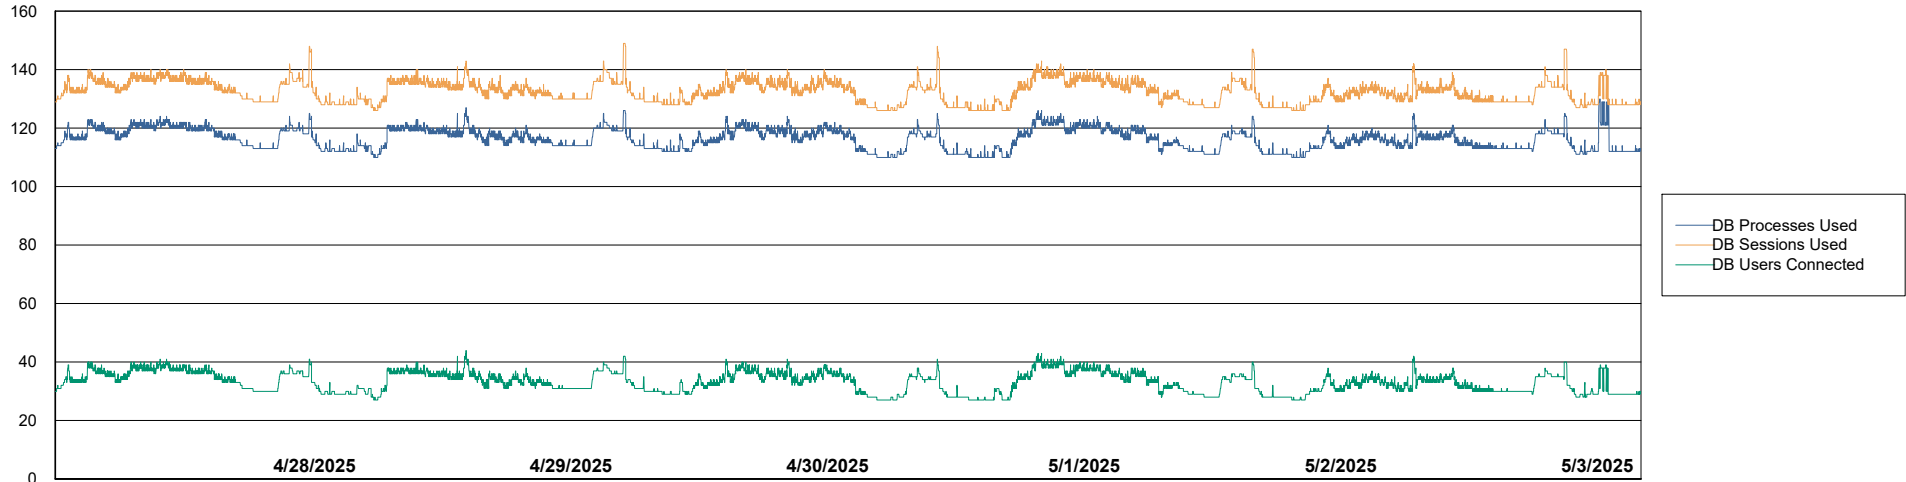

Database Performance CUS_PRD_ABSDB1_ABS1