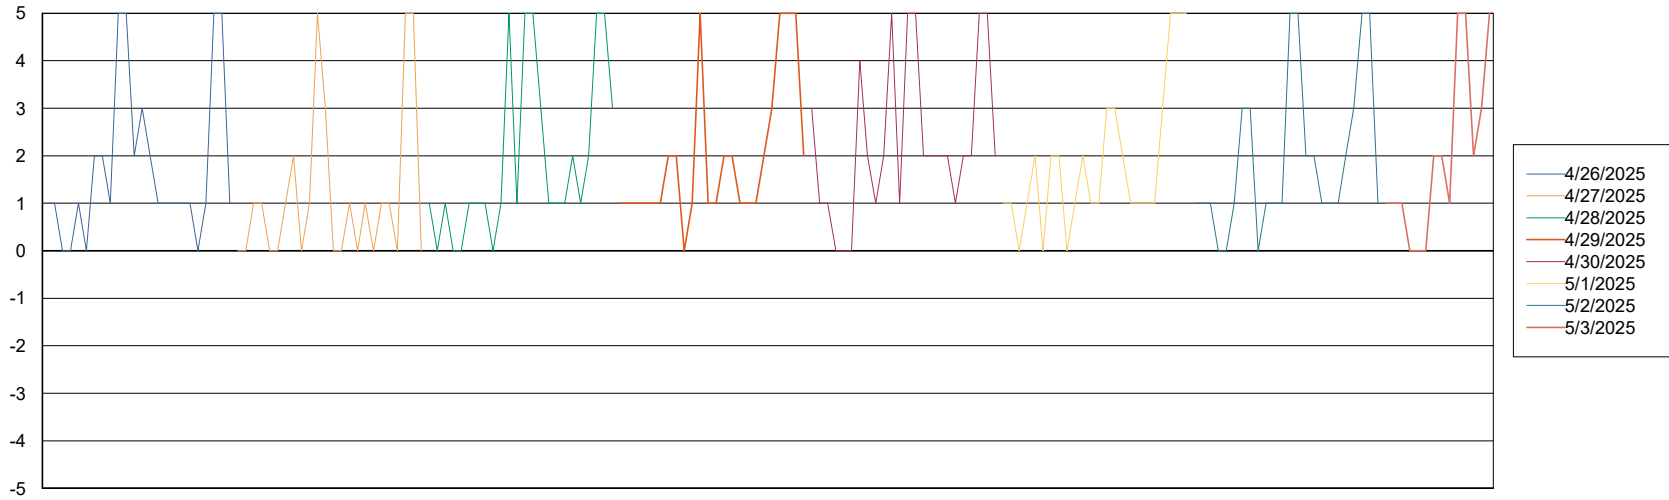

Recovery lag for last 7 days