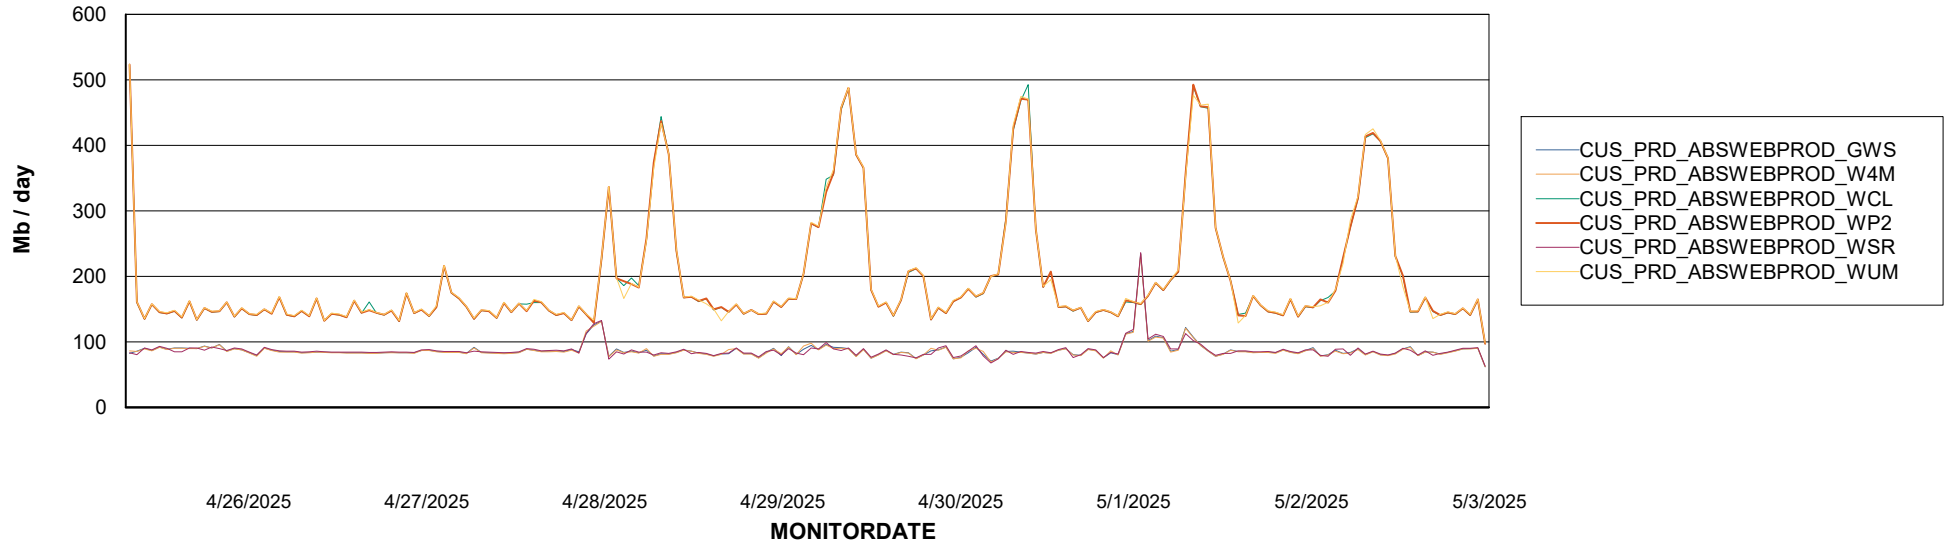

Avg memory used per ReportServer Service

Weekly SLA Customer Report

Customer CUS_Production (24/7)
Database ID 131

ABSSolute Web Component Services

Avg memory used per ABS Web component

Weekly SLA Customer Report