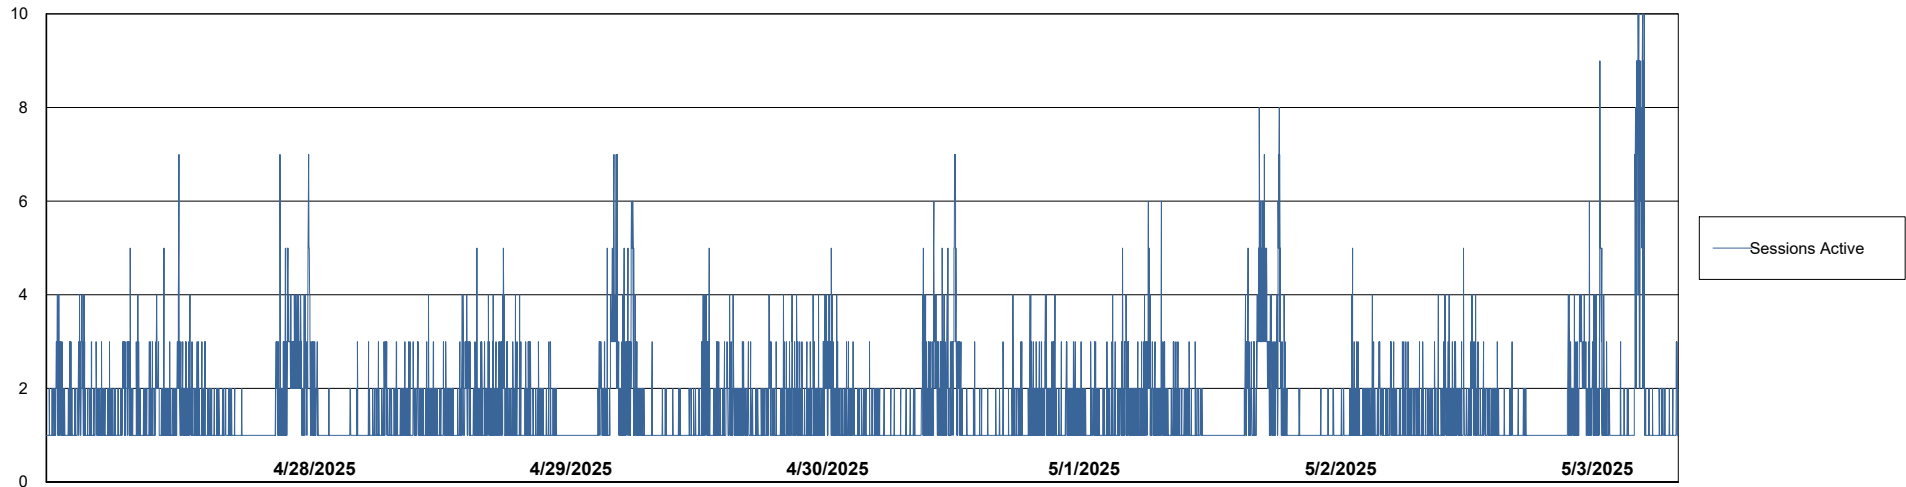

Database Performance CUS_PRD_ABSDB1_ABS1