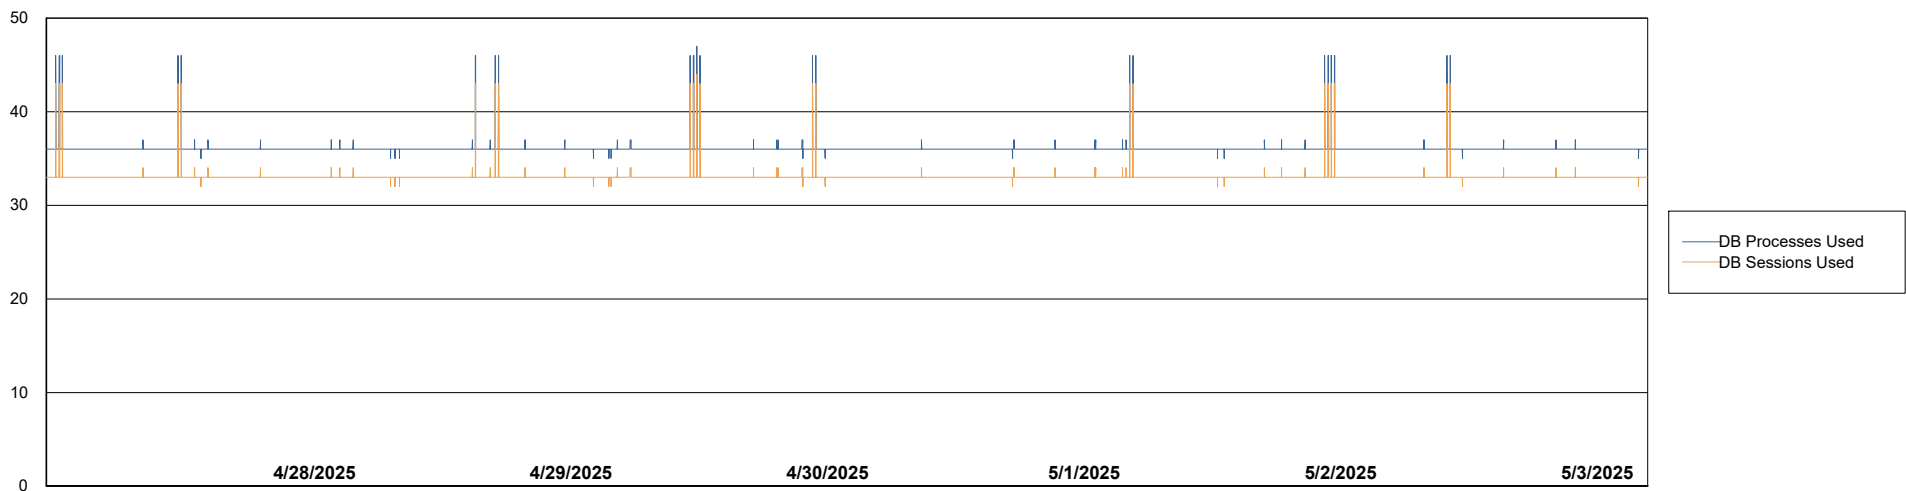

Database Performance CUS_PRD_ABSDB2_HSBABS1

DB Processes Max 1,000