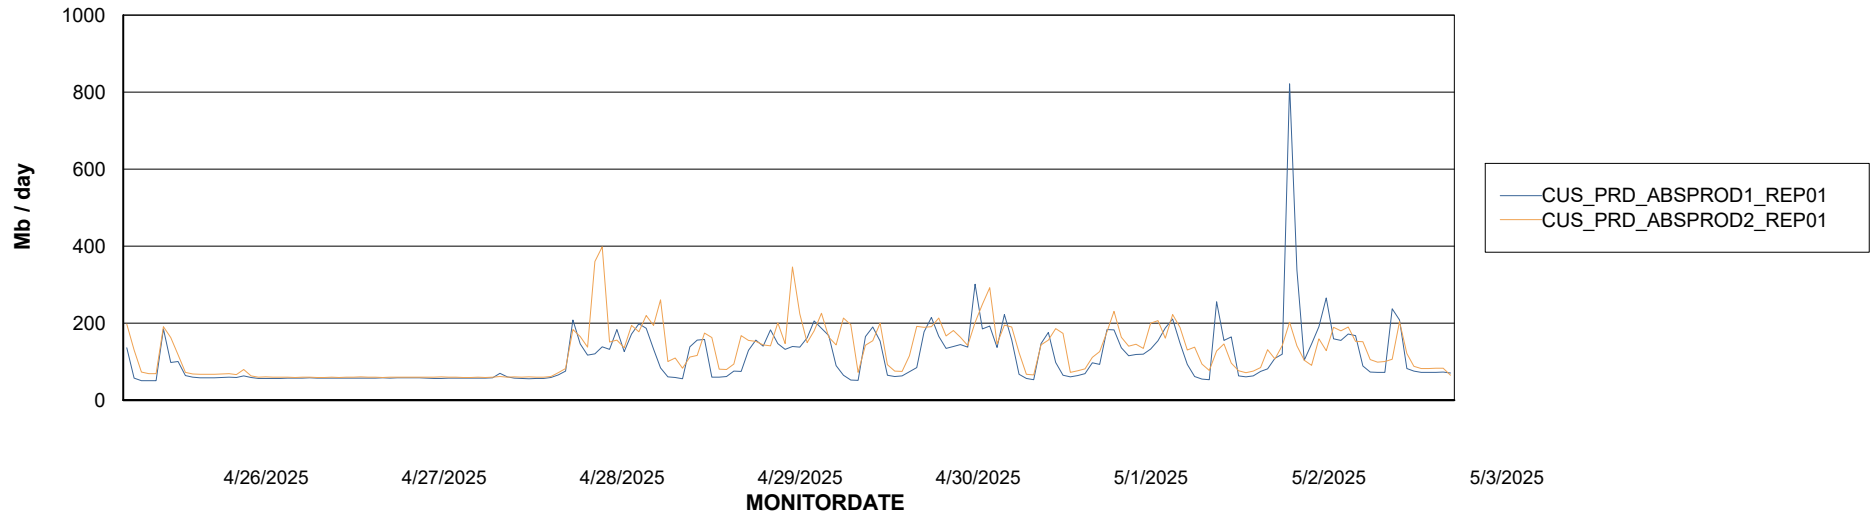

ABSSolute Application ReportServer Services

Avg memory used per ReportServer Service