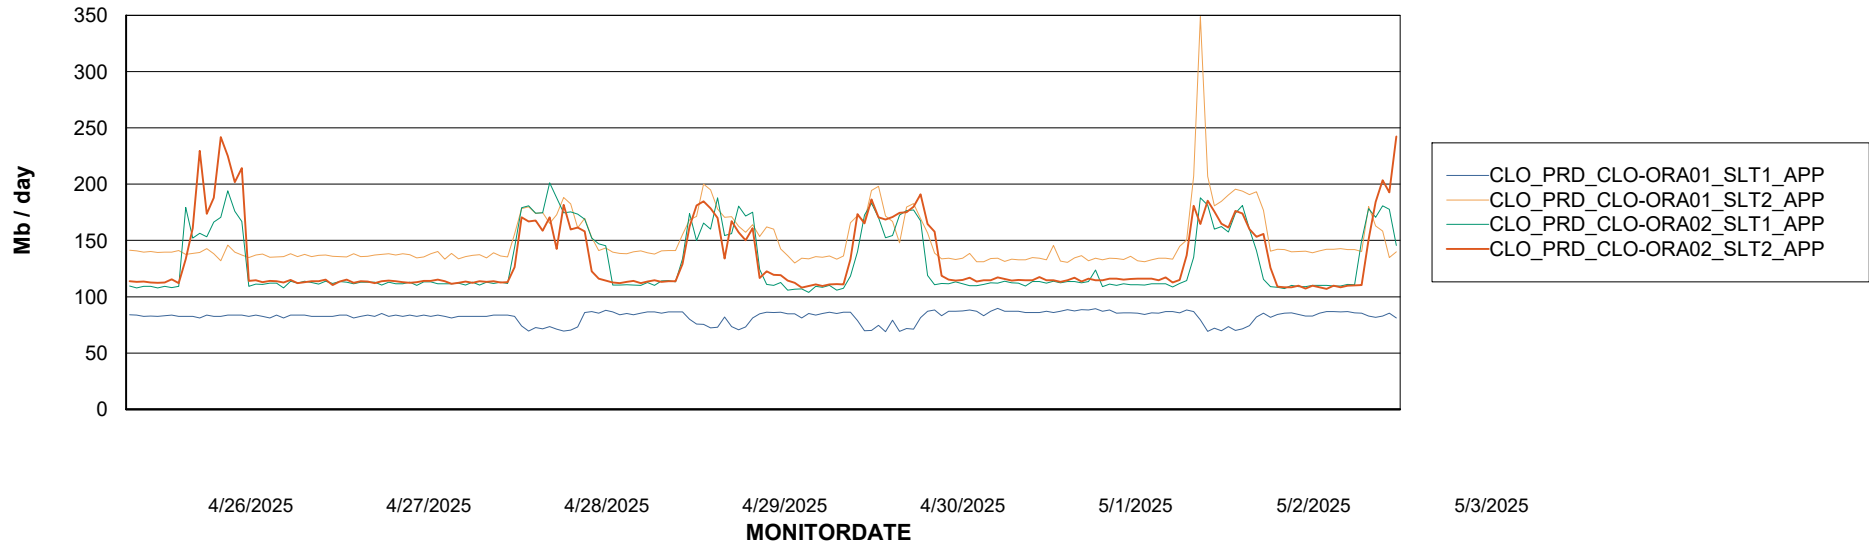

ABSSolute Application Server Services

Avg memory used per ABS Server Service