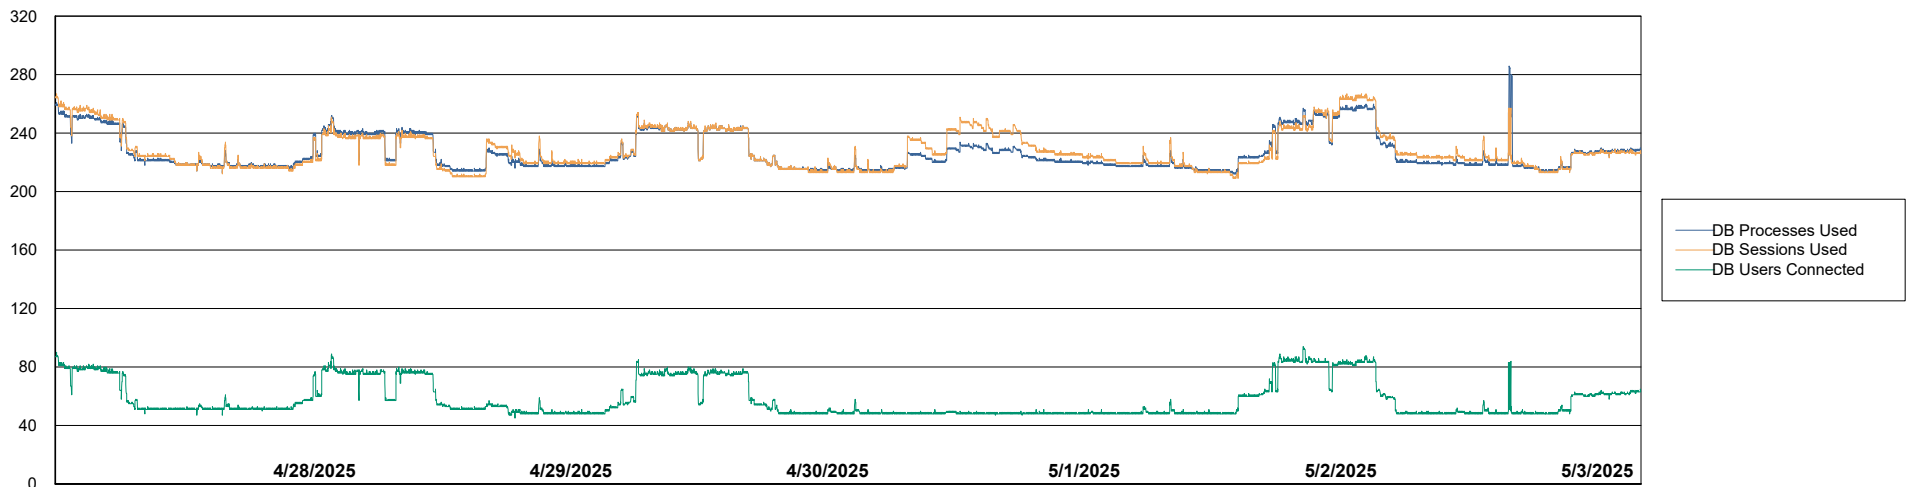

Database Performance CLO_PRD_CLO-ORA01_ABS1