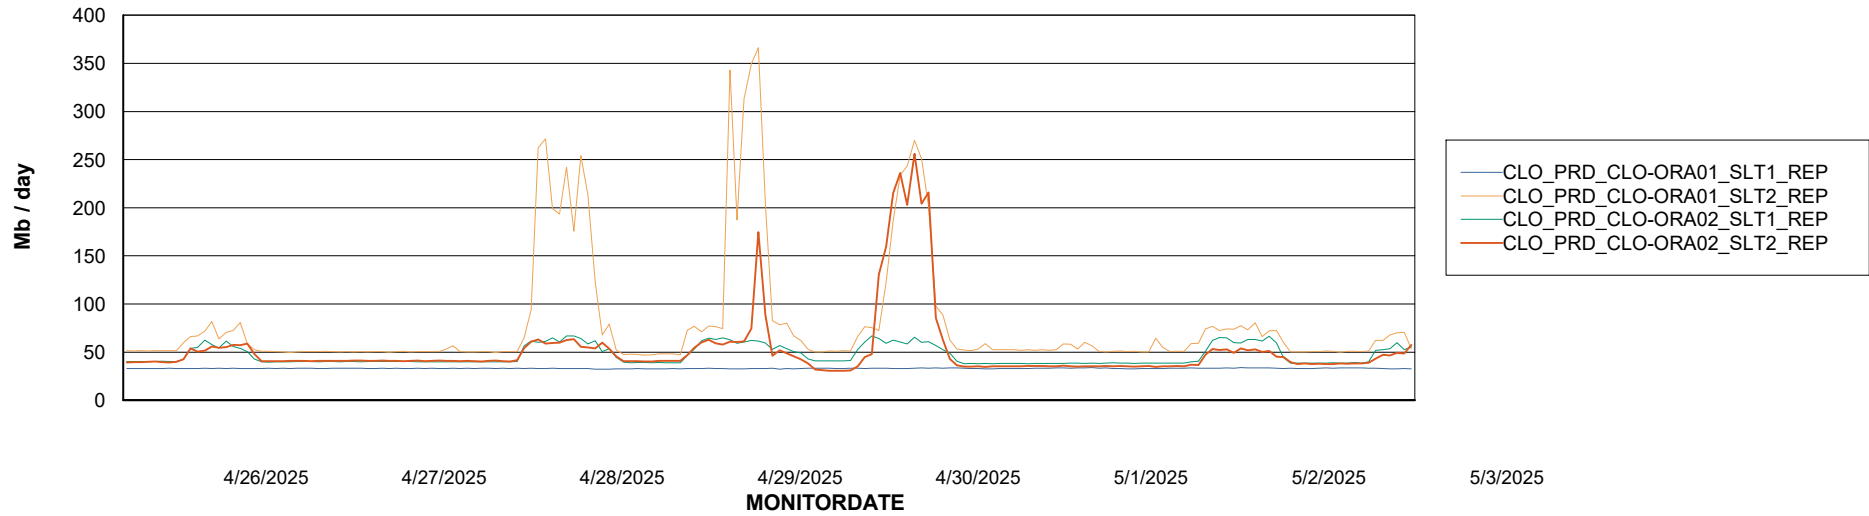

ABSSolute Application ReportServer Services

Avg memory used per ReportServer Service