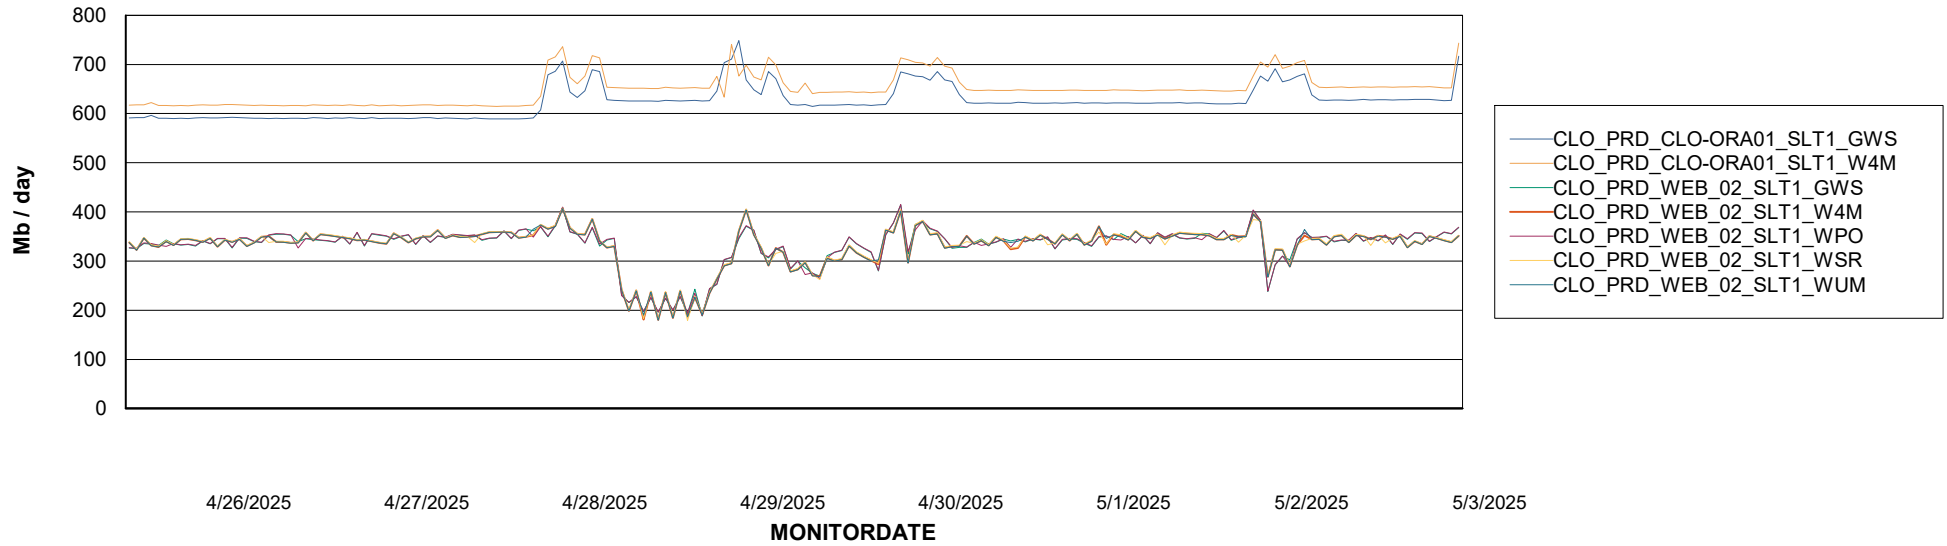

ABSolute Web Component Services

Avg memory used per ABS Web component