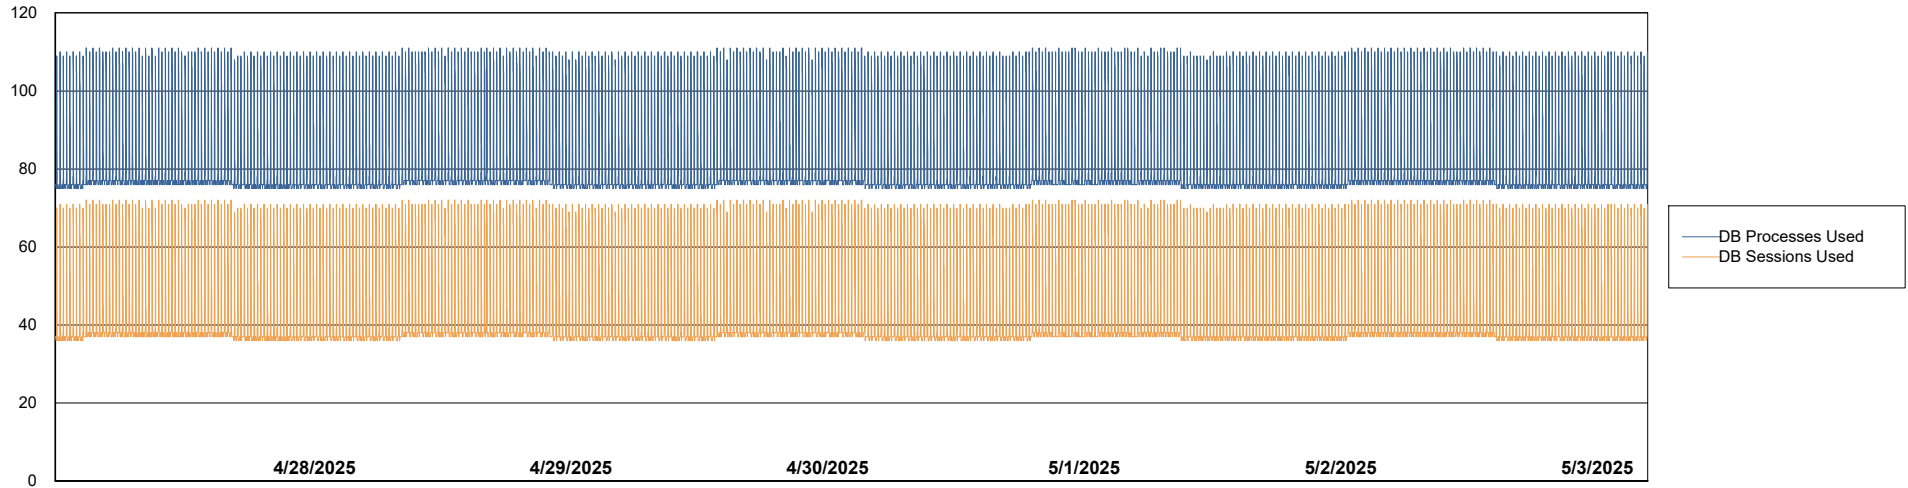

Database Performance CLO_PRD_CLO-ORA02_HSBABS1

DB Processes Max 1,000