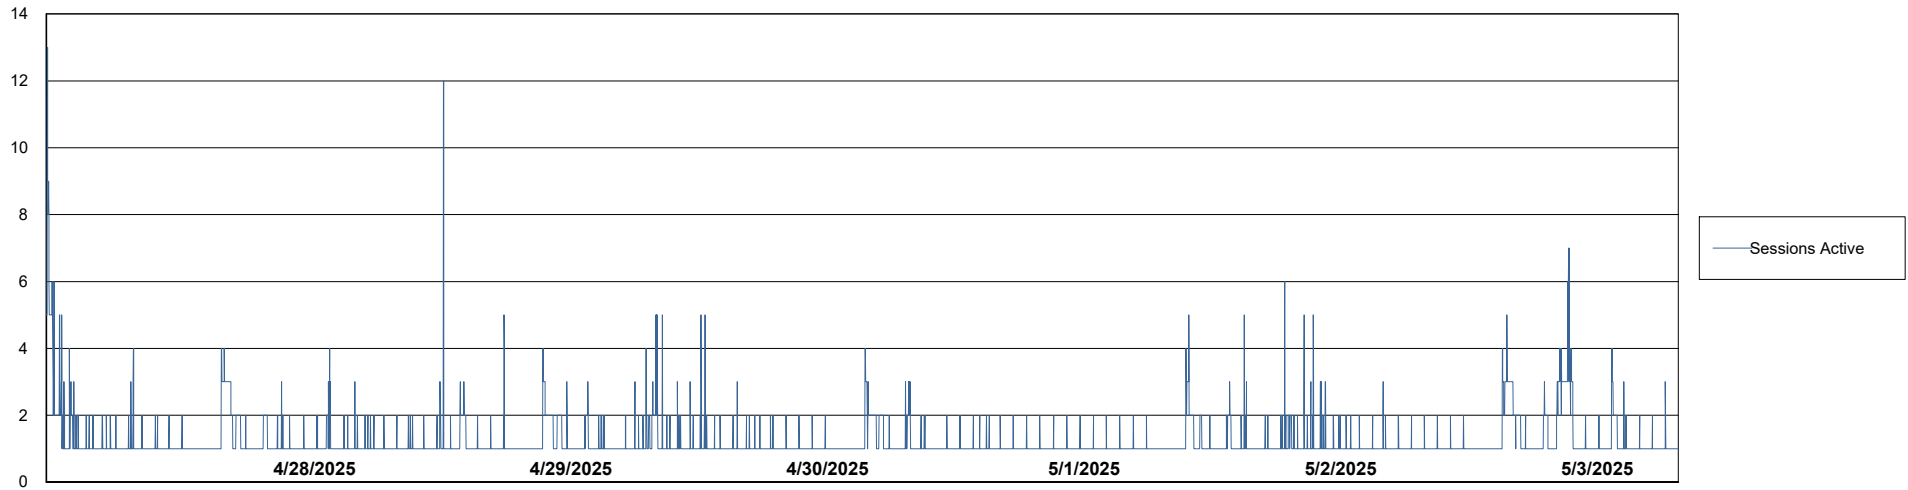

Database Performance: CLB-BI2-AMS_ABS1_DB