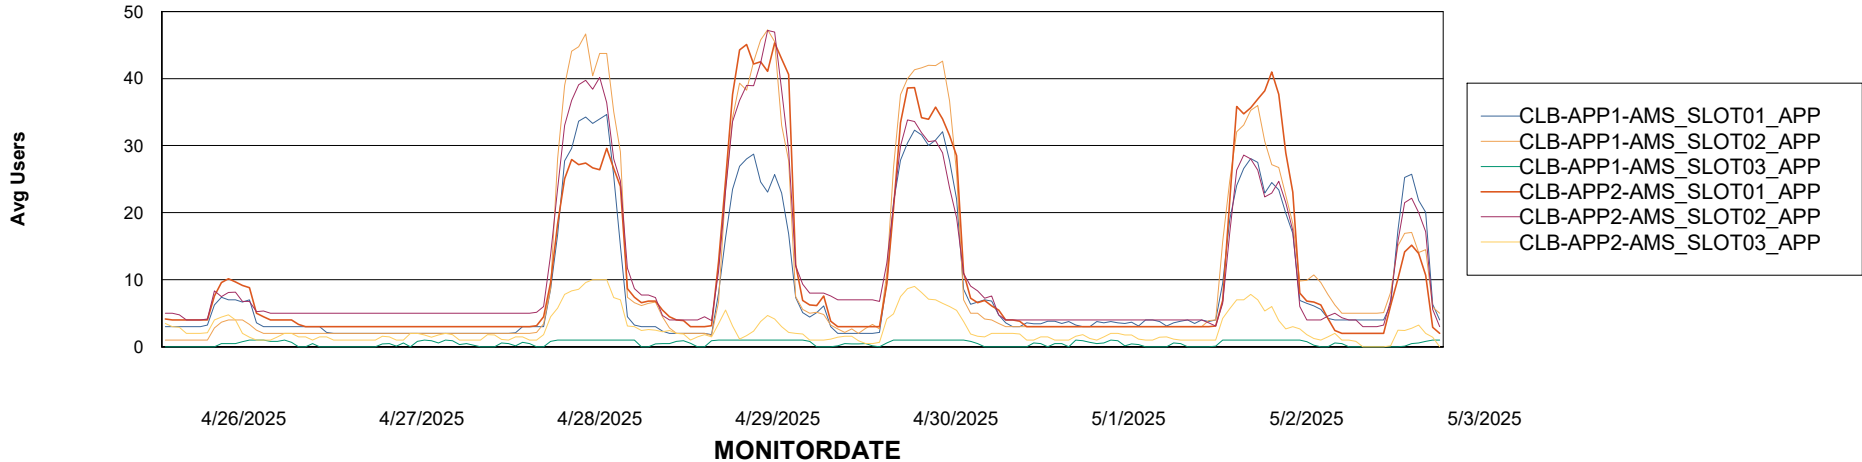

Avg users per day per ABS server