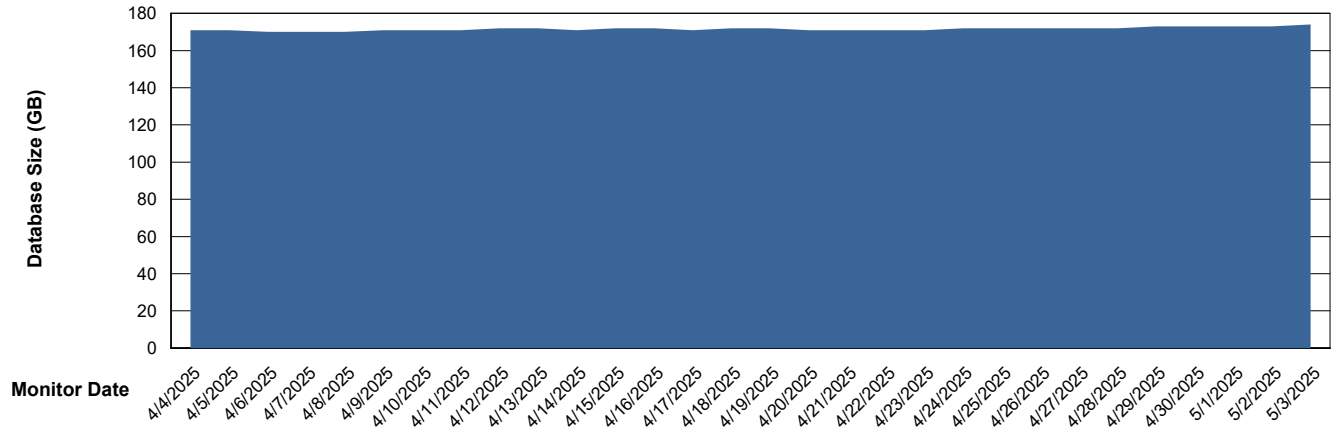

DATABASE SIZE   CLB-BI2-AMS_ABS1_DB

Database growth over last month