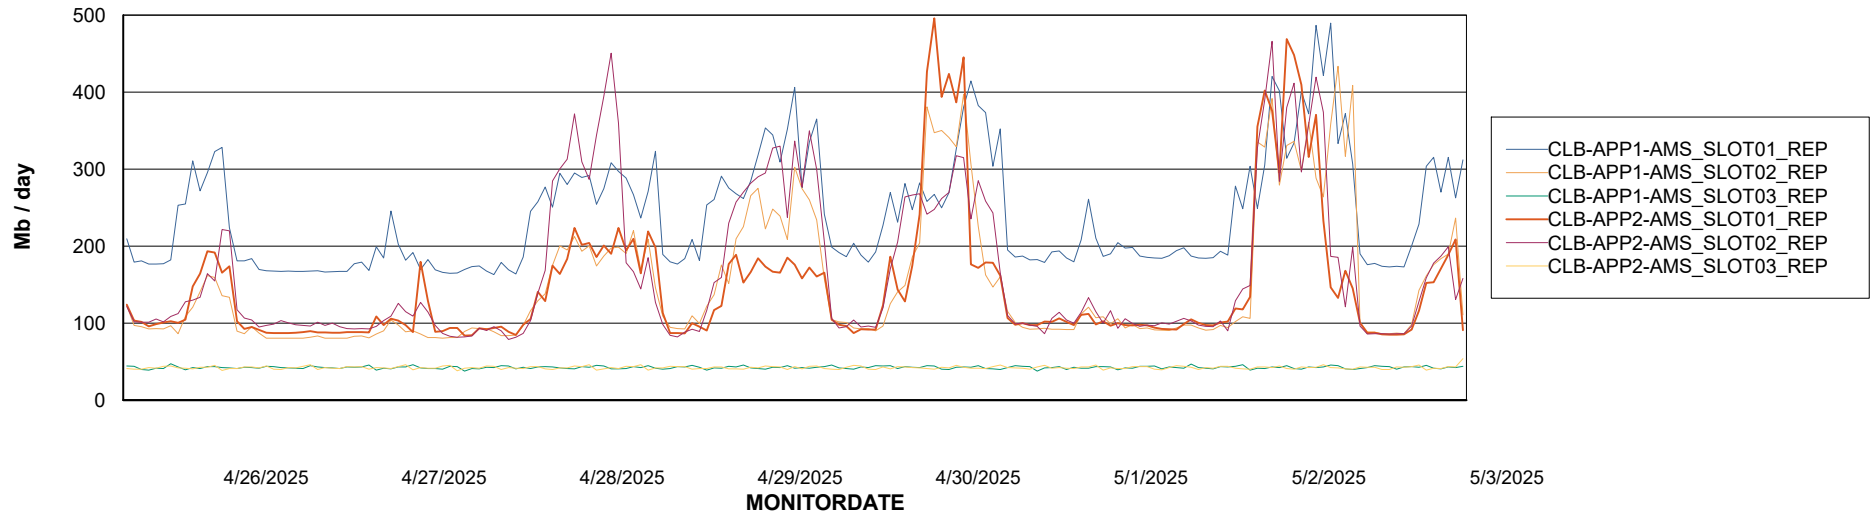

ABSSolute Application ReportServer Services

Avg memory used per ReportServer Service