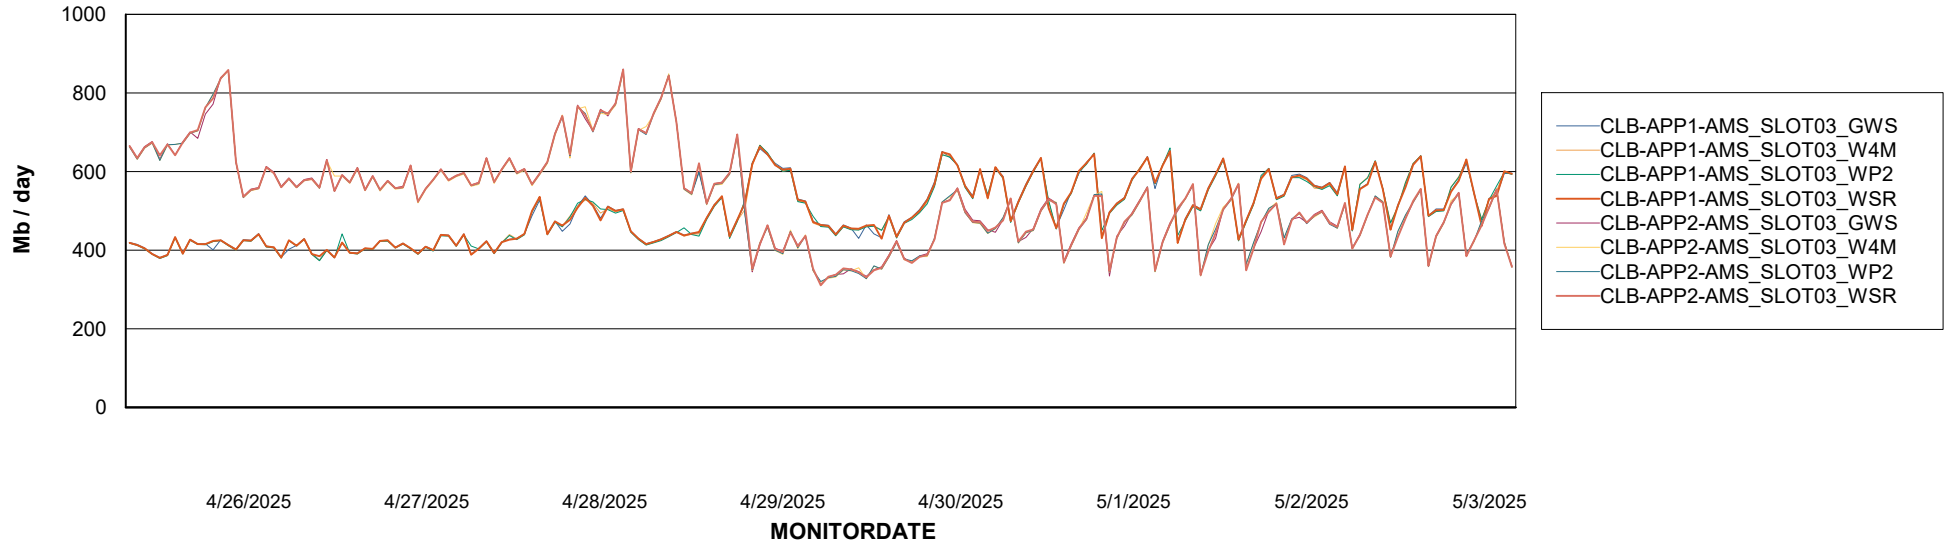

ABSSolute Web Component Services

Avg memory used per ABS Web component