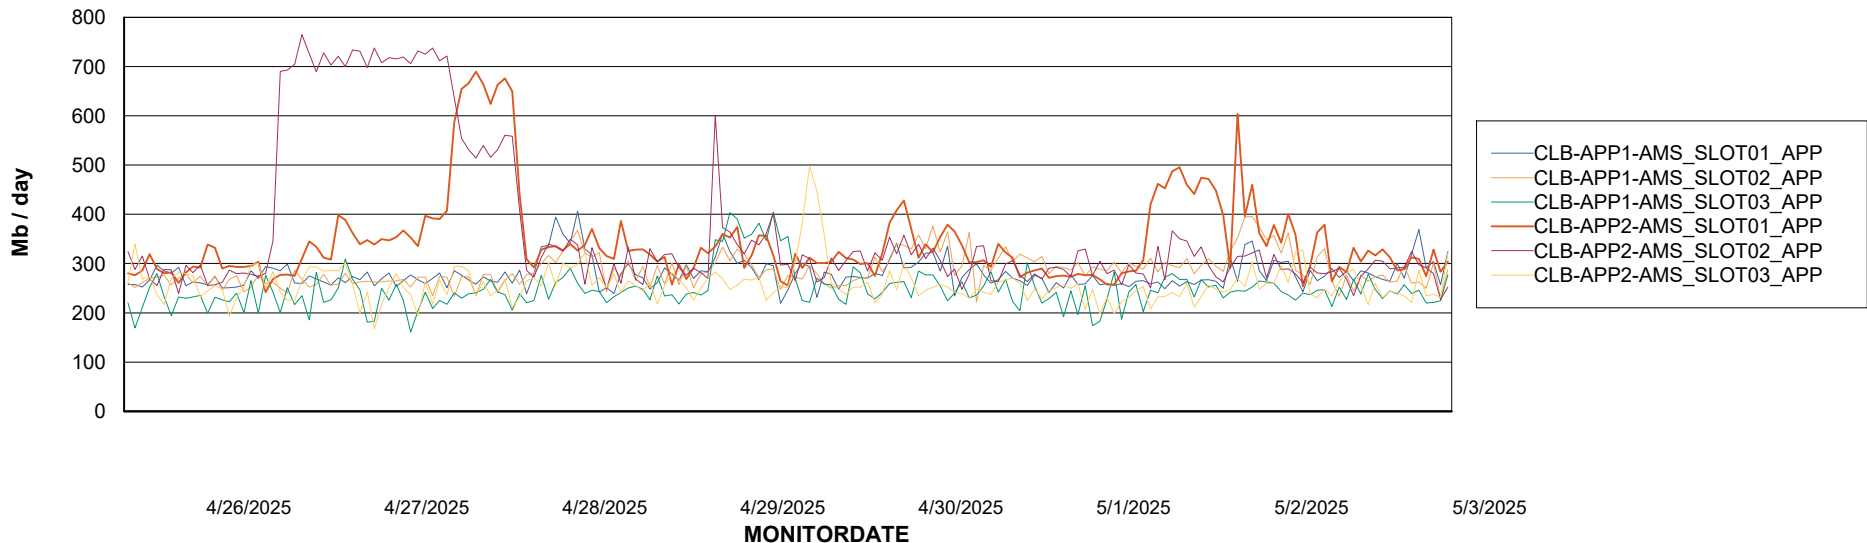

ABSSolute Application Server Services

Avg memory used per ABS Server Service