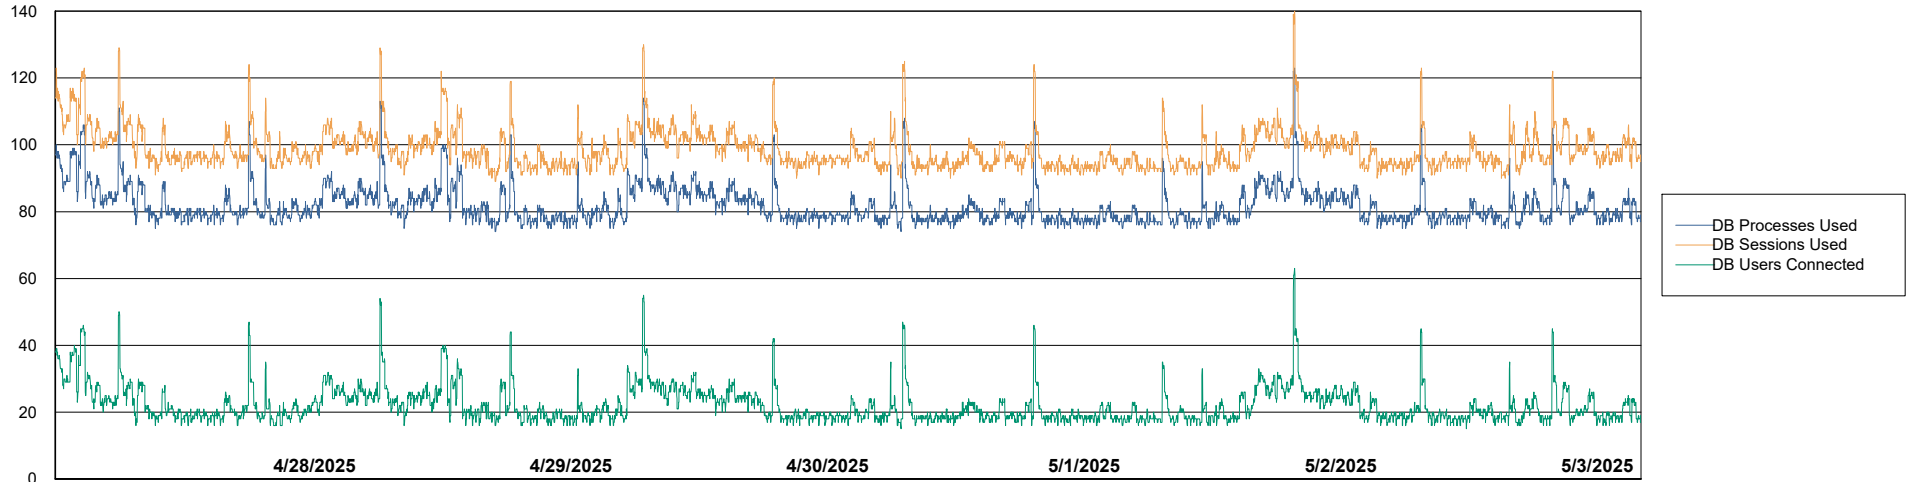

Database Performance: CLB-BI2-AMS_ABS1_DB