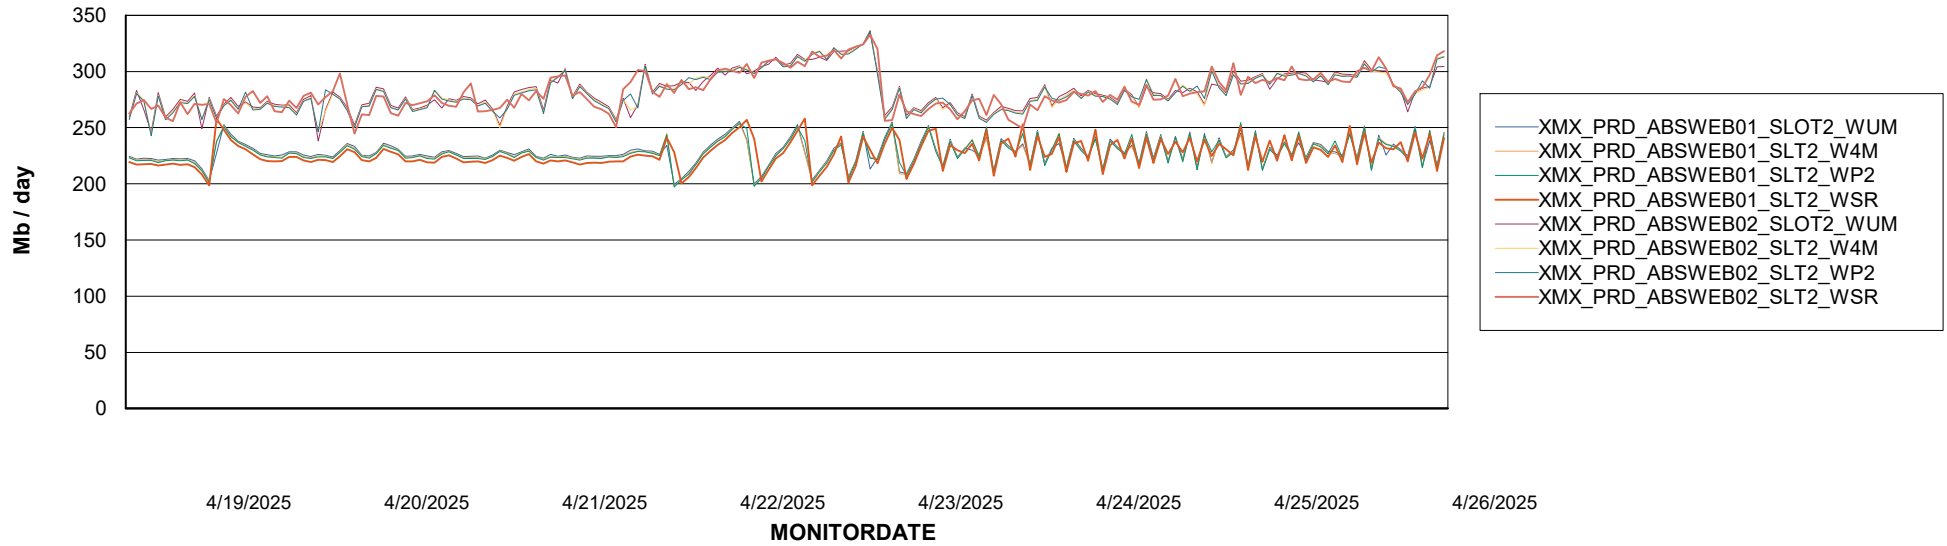

ABSSolute Web Component Services

Avg memory used per ABS Web component