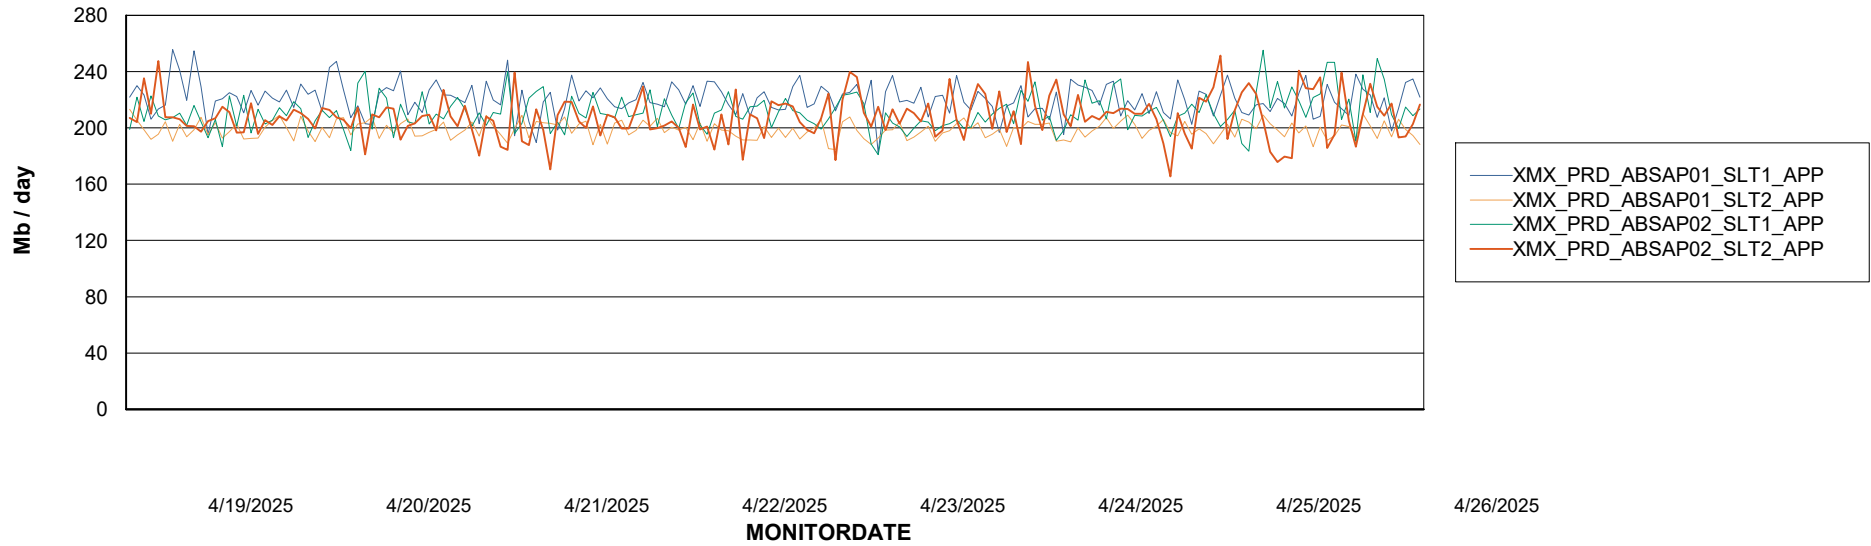

ABSSolute Application Server Services

Avg memory used per ABS Server Service