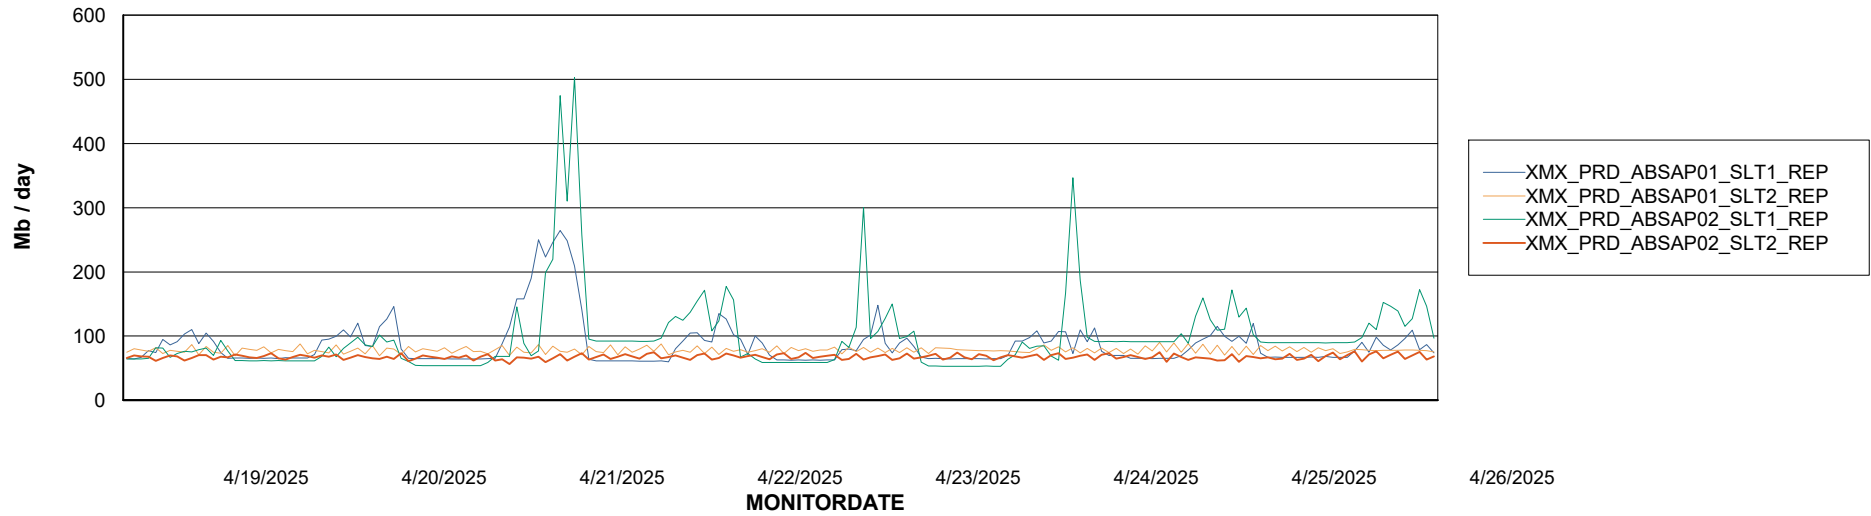

ABSSolute Application ReportServer Services

Avg memory used per ReportServer Service