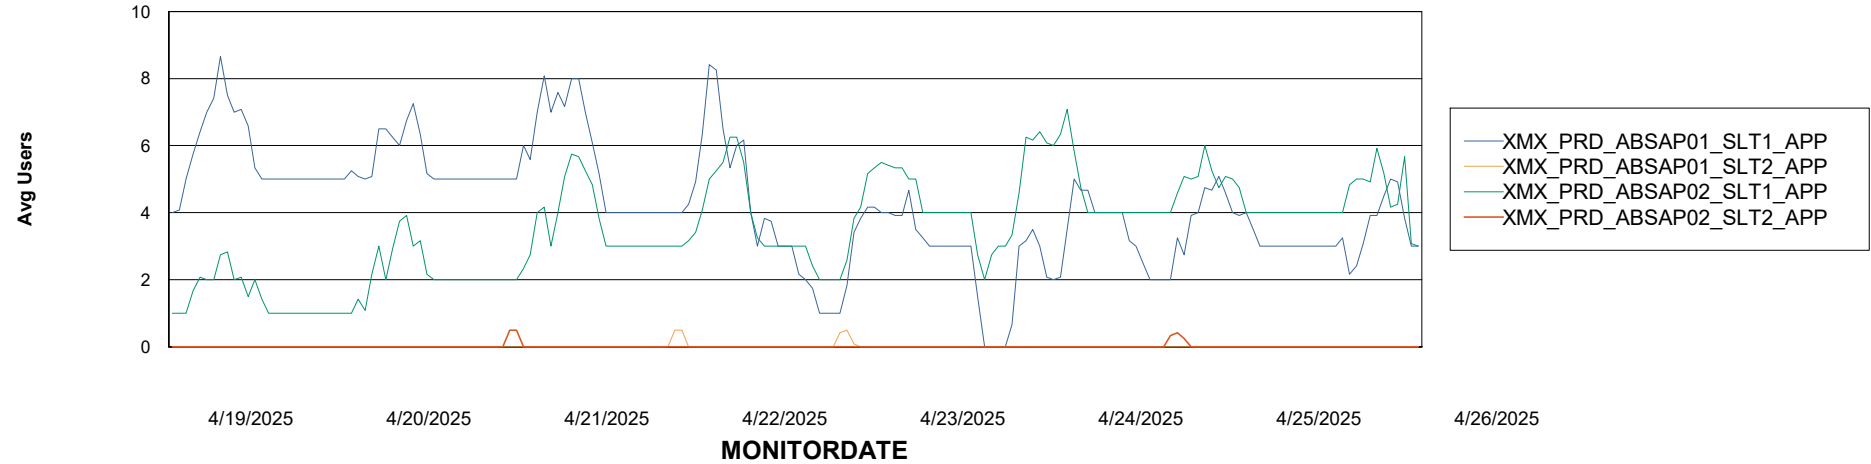

Avg users per day per ABS server