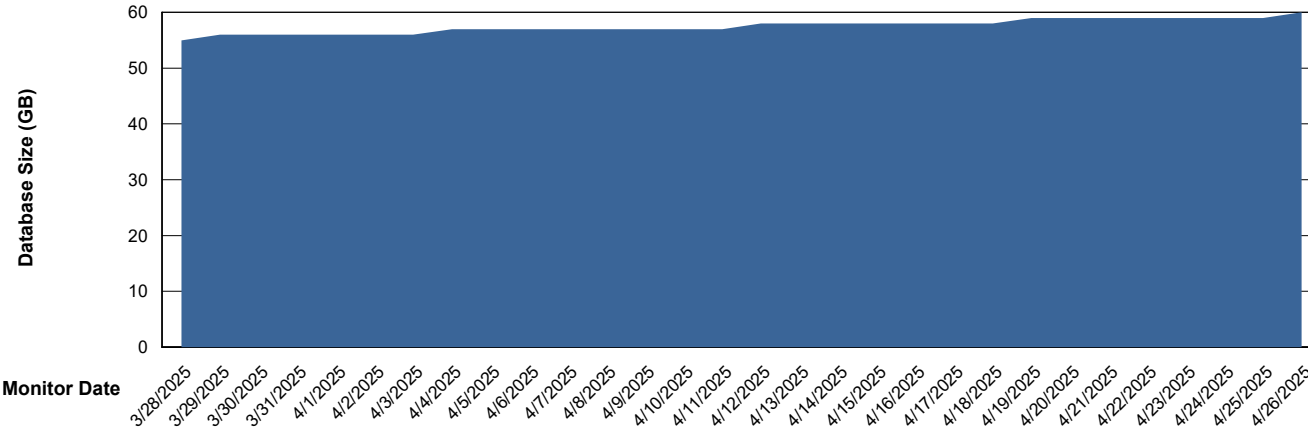

# Weekly SLA Customer Report

Customer XMX Production (24/7)  
Database ID 146

Database Performance XMX\_PROD\_ABSDB02\_SBDB\_HSBABS1

DB Processes Max 0  
DB Processes Max 1,000  
DB Processes Max 4

# Weekly SLA Customer Report

Customer XMX Production (24/7)  
 Database ID 146

DATABASE SIZE XMX\_PROD\_ABSDB01\_PRDB\_ABS1

Database growth over last month

Database Tablespace XMX\_PROD\_ABSDB01\_PRDB\_ABS1