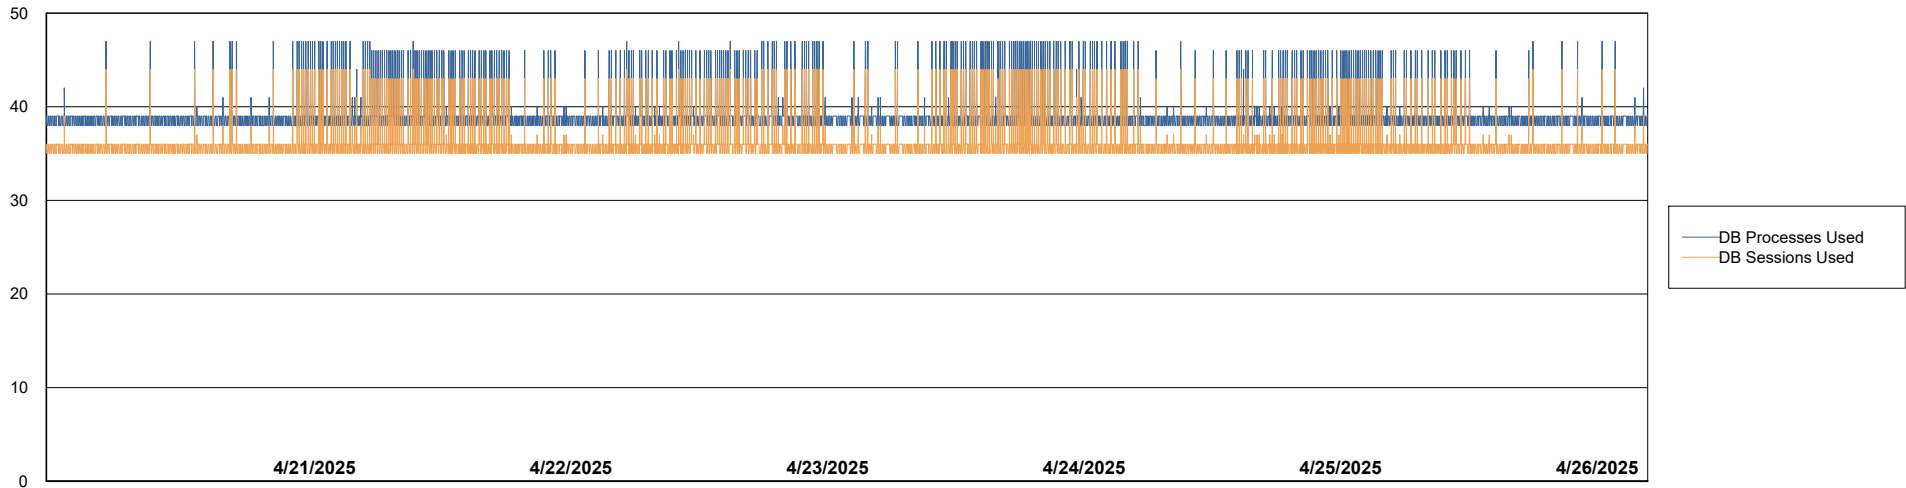

Database Performance VOS_PRD_ABSORA2-2022_HSBABS1

DB Processes Max 1,000