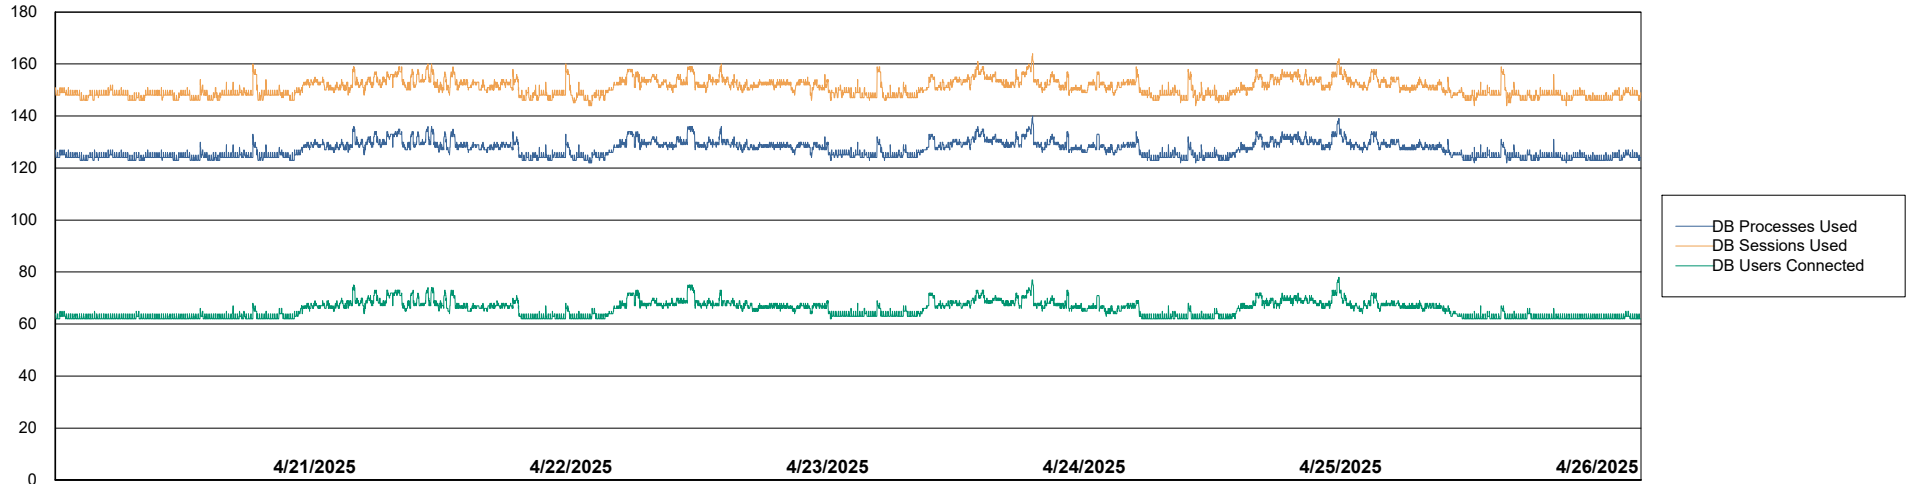

Database Performance VOS_PRD_ABSORA1-2022_ABS1