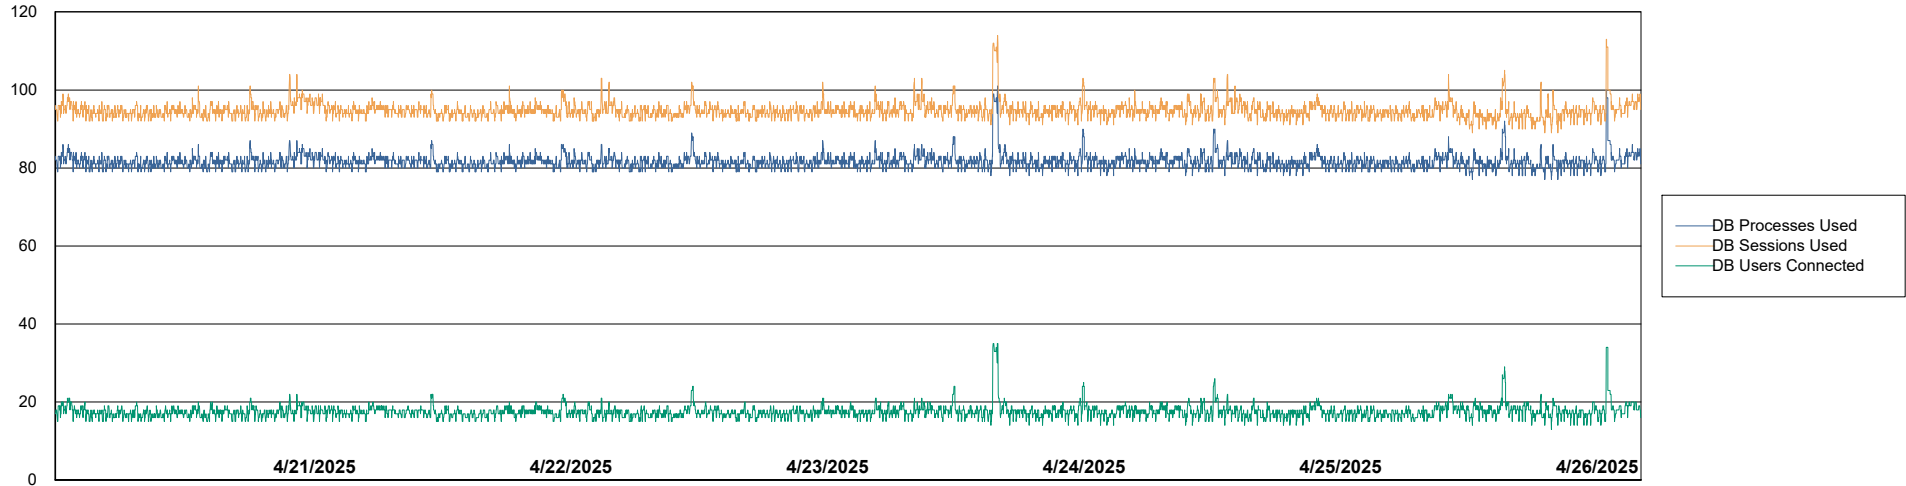

Weekly SLA Customer Report

Customer VOS_Production
Database ID 143

Database Performance VOS_PRD_ABSBI-2018_ABS1

Weekly SLA Customer Report

Customer VOS_Production
Database ID 143

Database Performance VOS_PRD_ABSBI-2025_ABS1