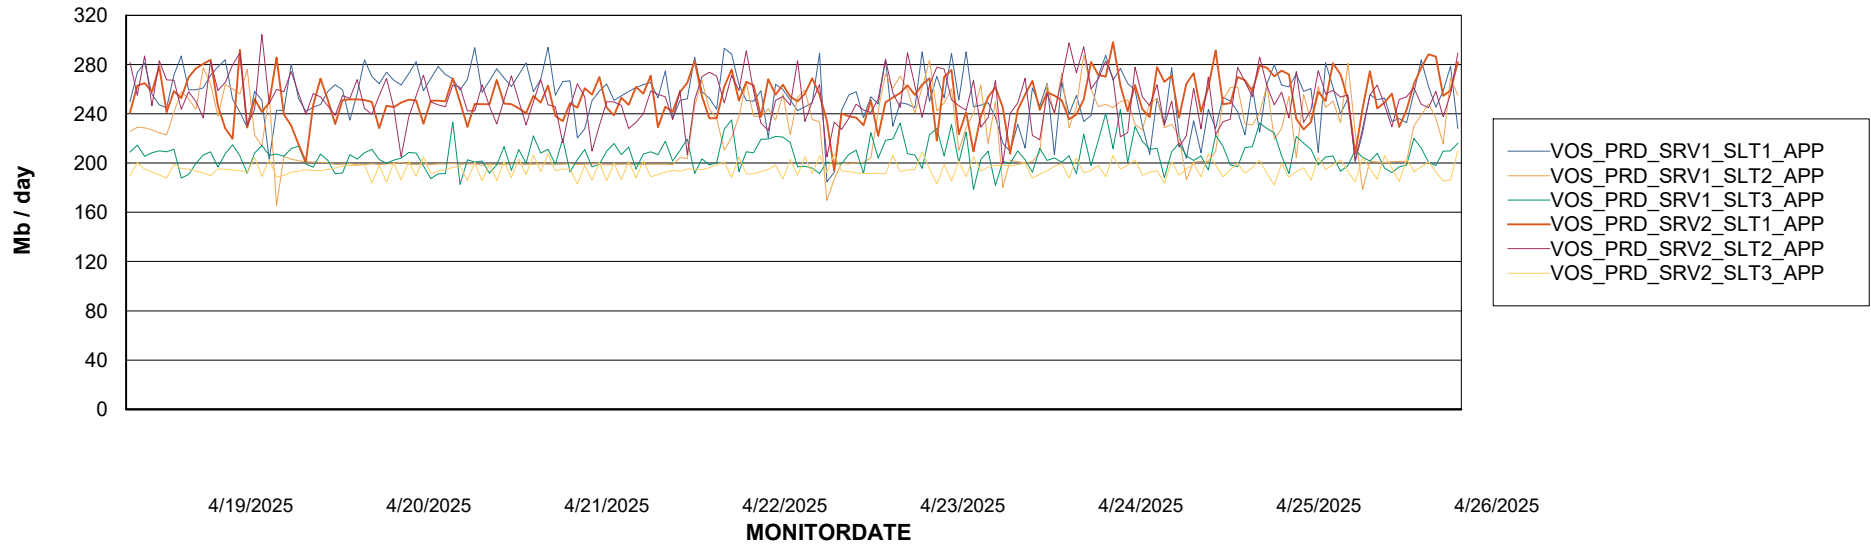

ABSSolute Application Server Services

Avg memory used per ABS Server Service