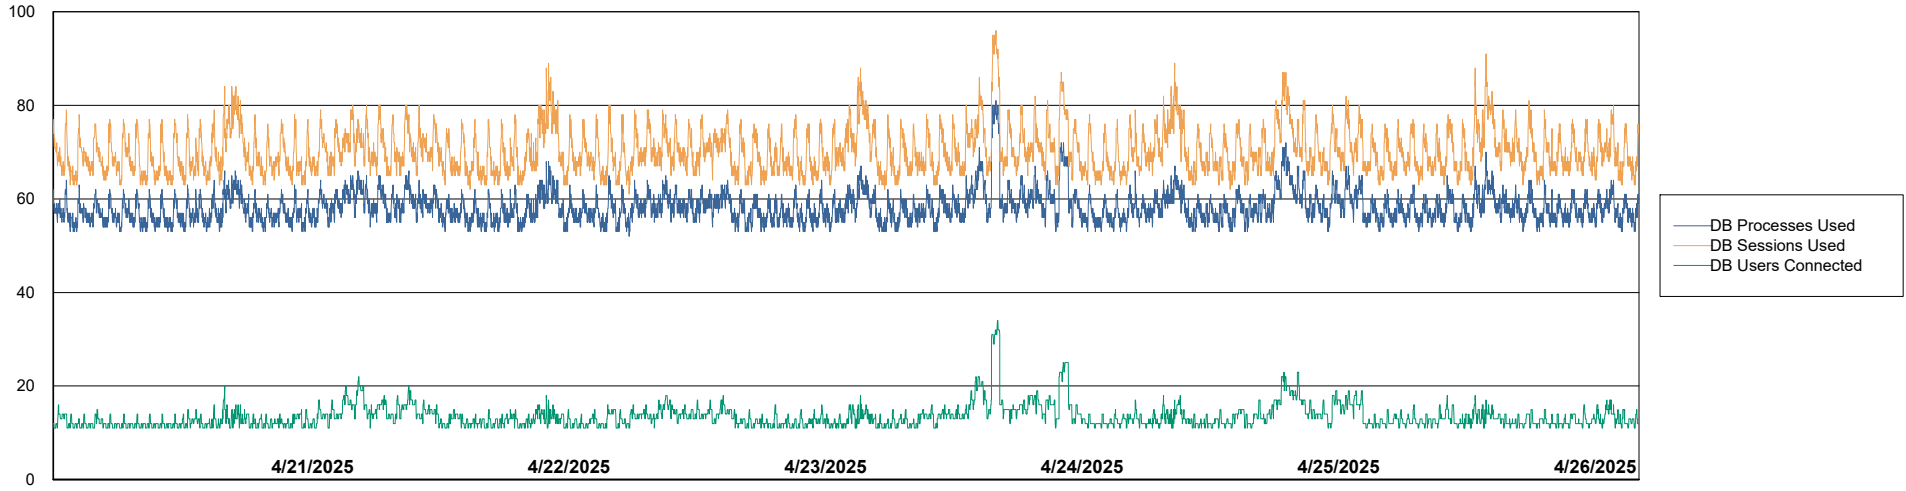

Database Performance VOS_PRD_ABSBI-2018_ABS1