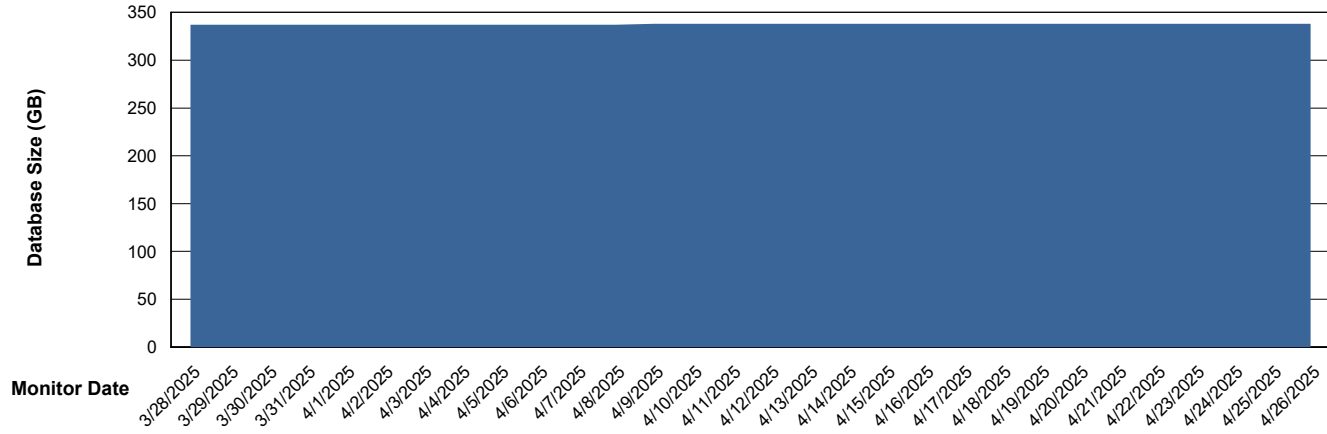

DATABASE SIZE VOS_PRD_ABSORA1-2022_ABS1

Database growth over last month