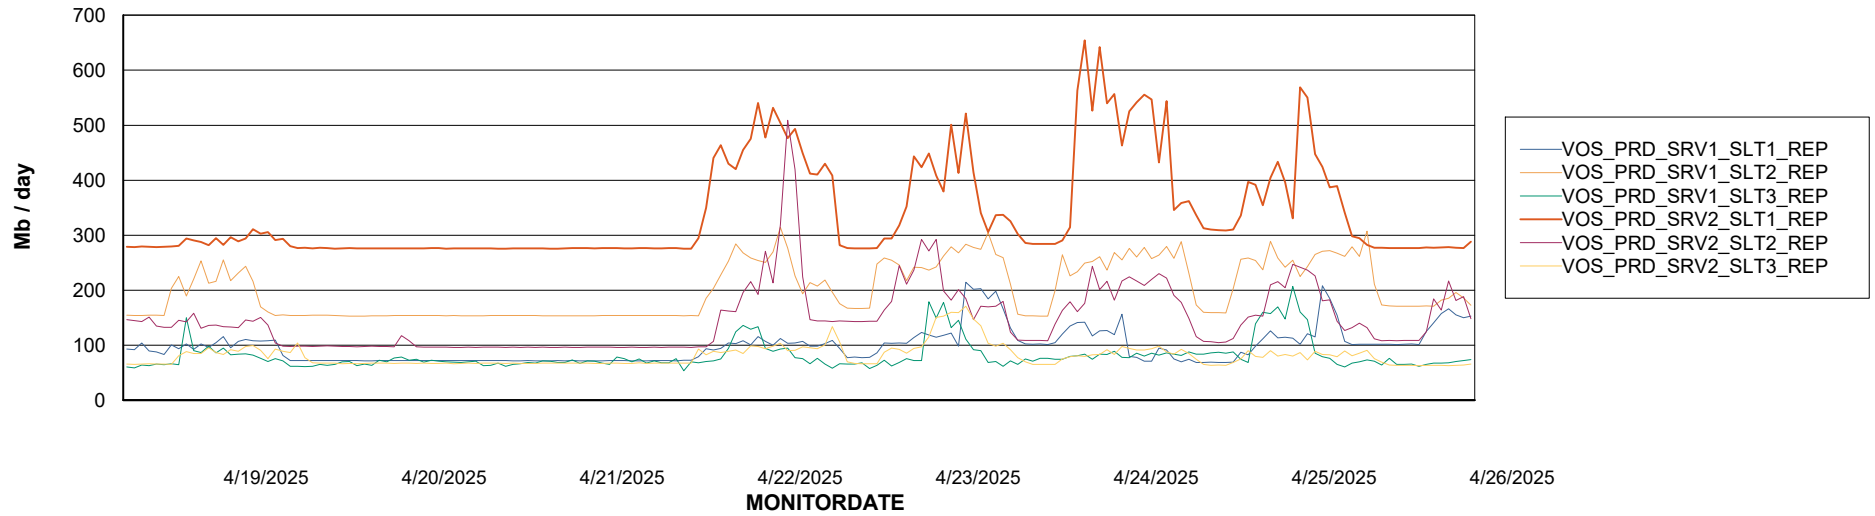

ABSSolute Application ReportServer Services

Avg memory used per ReportServer Service