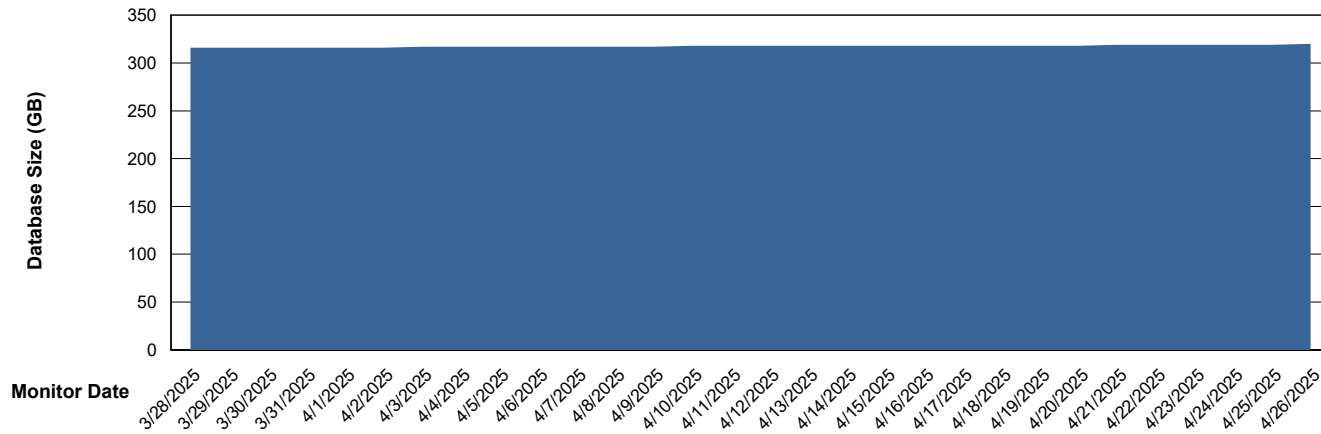

DB Processes Max 1,000

Weekly SLA Customer Report

Customer VOS_Production
Database ID 143

DATABASE SIZE VOS_PRD_ABSBI-2018_ABS1

Database growth over last month

DATABASE SIZE VOS_PRD_ABSBI-2025_ABS1

Database growth over last month