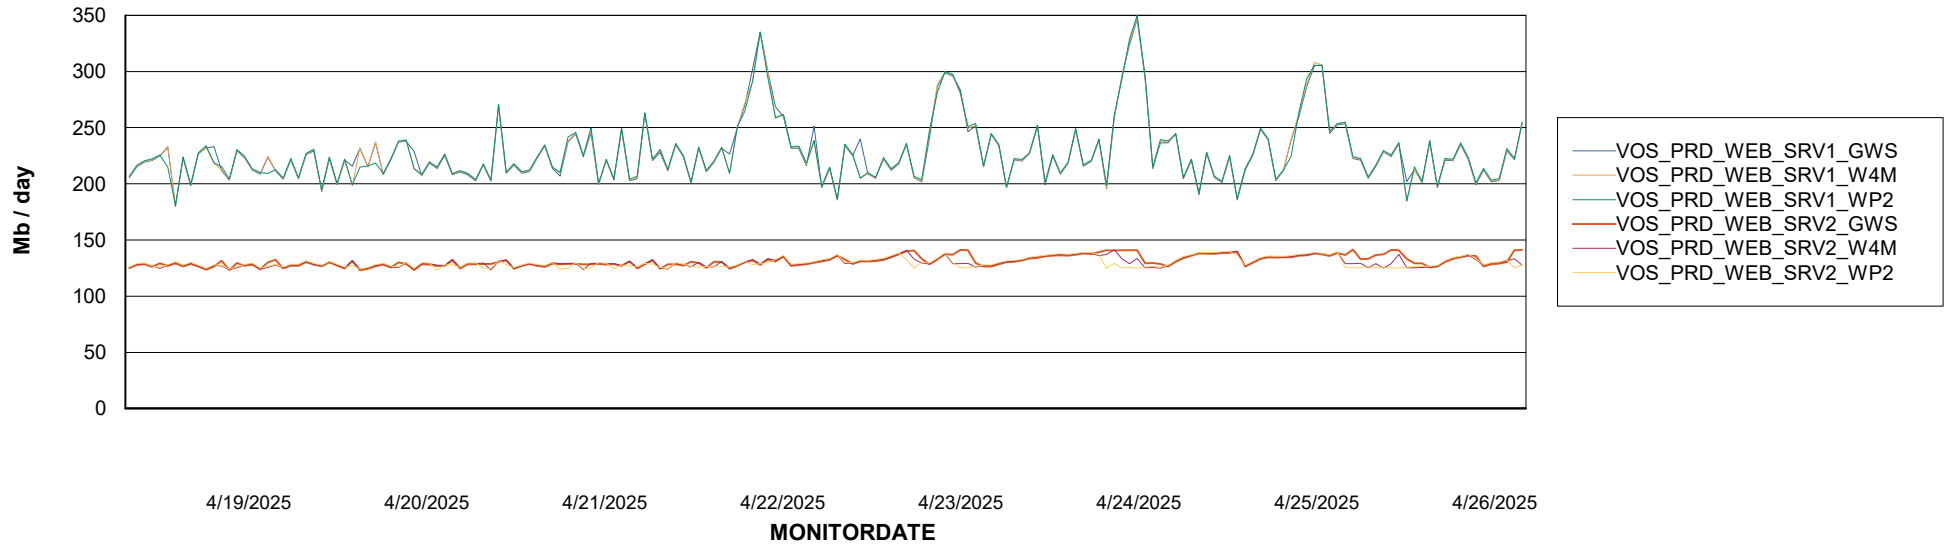

ABSSolute Application ReportServer Services

Avg memory used per ReportServer Service

Weekly SLA Customer Report

Customer VOS_Production
Database ID 143

ABSSolute Web Component Services

Avg memory used per ABS Web component