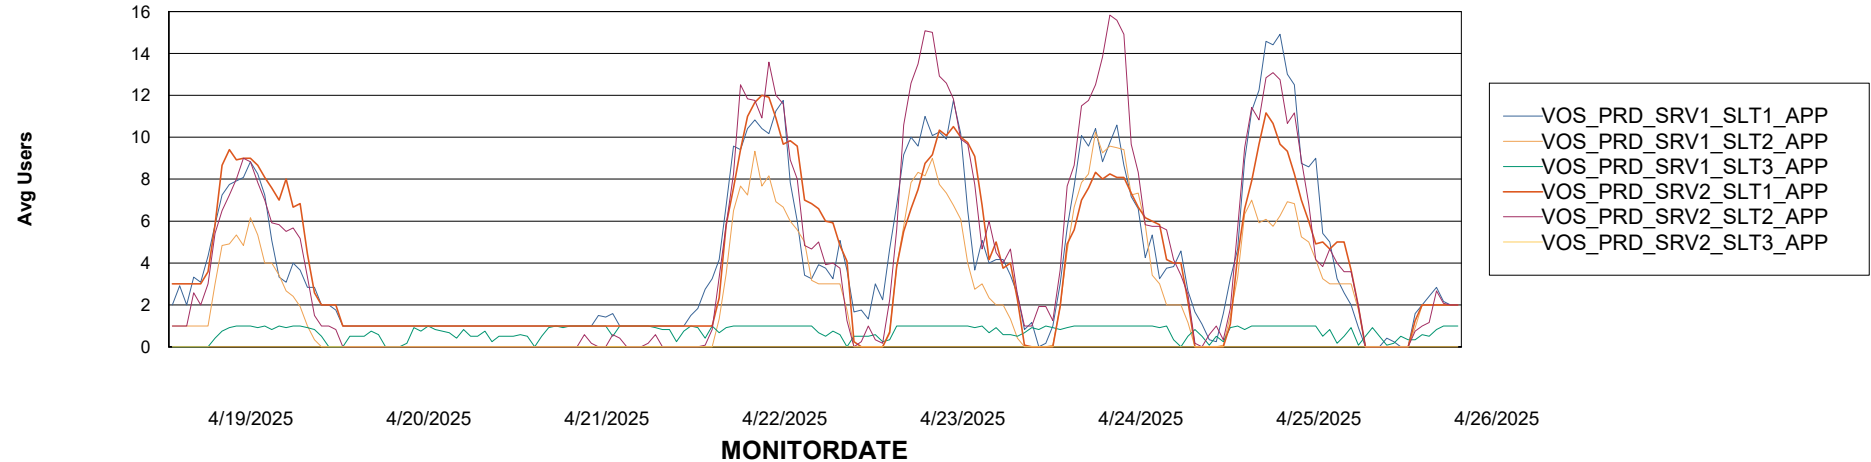

Weekly SLA Customer Report

Customer VOS_Production
Database ID 143

ABSSolute Application Server Services

Avg memory used per ABS Server Service

Avg users per day per ABS server

Weekly SLA Customer Report

Customer VOS_Production
Database ID 143