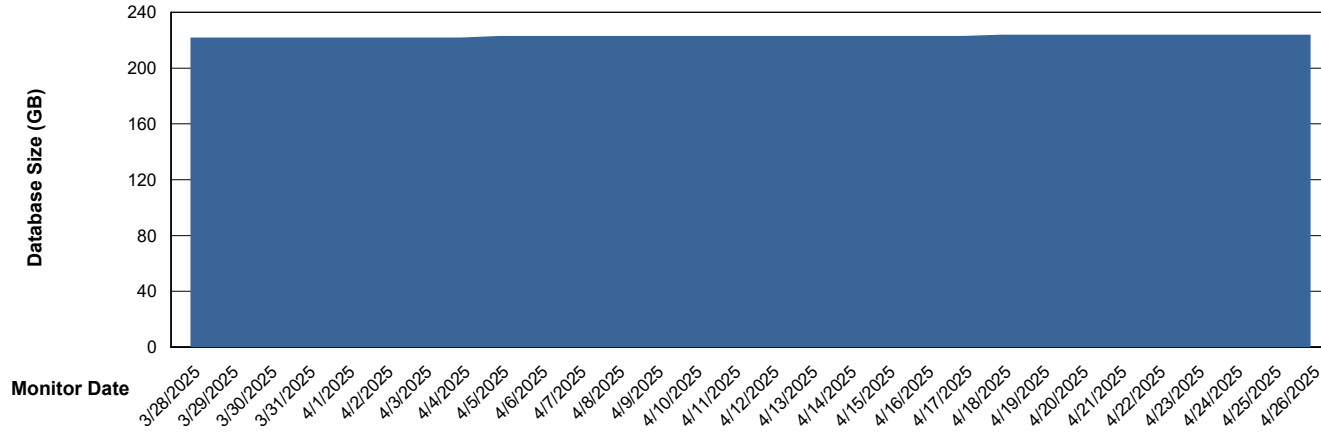

DB Processes Max 1,000

Weekly SLA Customer Report

Customer VOS_Production
Database ID 143

DATABASE SIZE VOS_PRD_ABSBI-2018_ABS1

Database growth over last month

DATABASE SIZE VOS_PRD_ABSBI-2025_ABS1

Database growth over last month