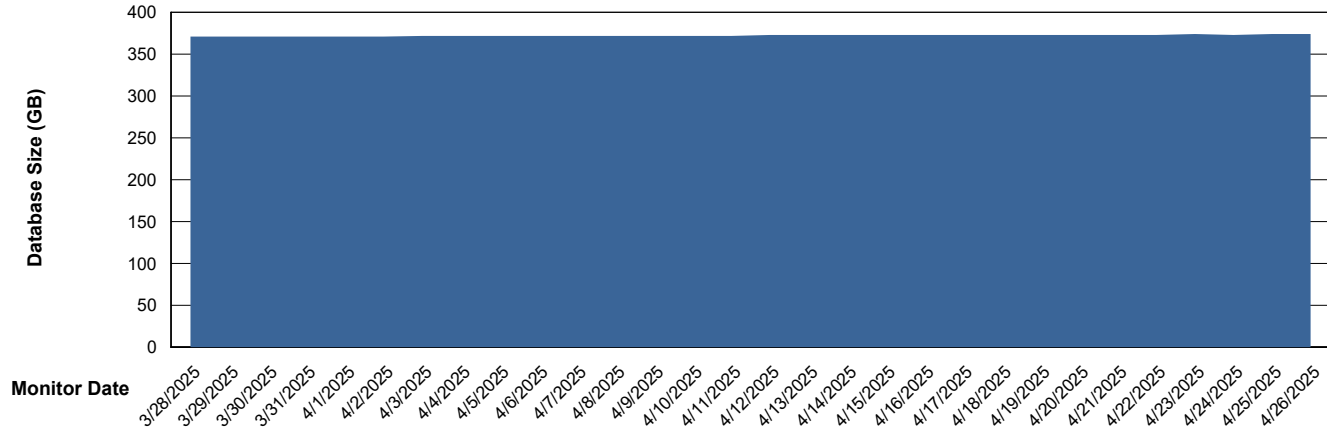

DATABASE SIZE STK_PRD_ABSDBORACLE01_ABS1

Database growth over last month