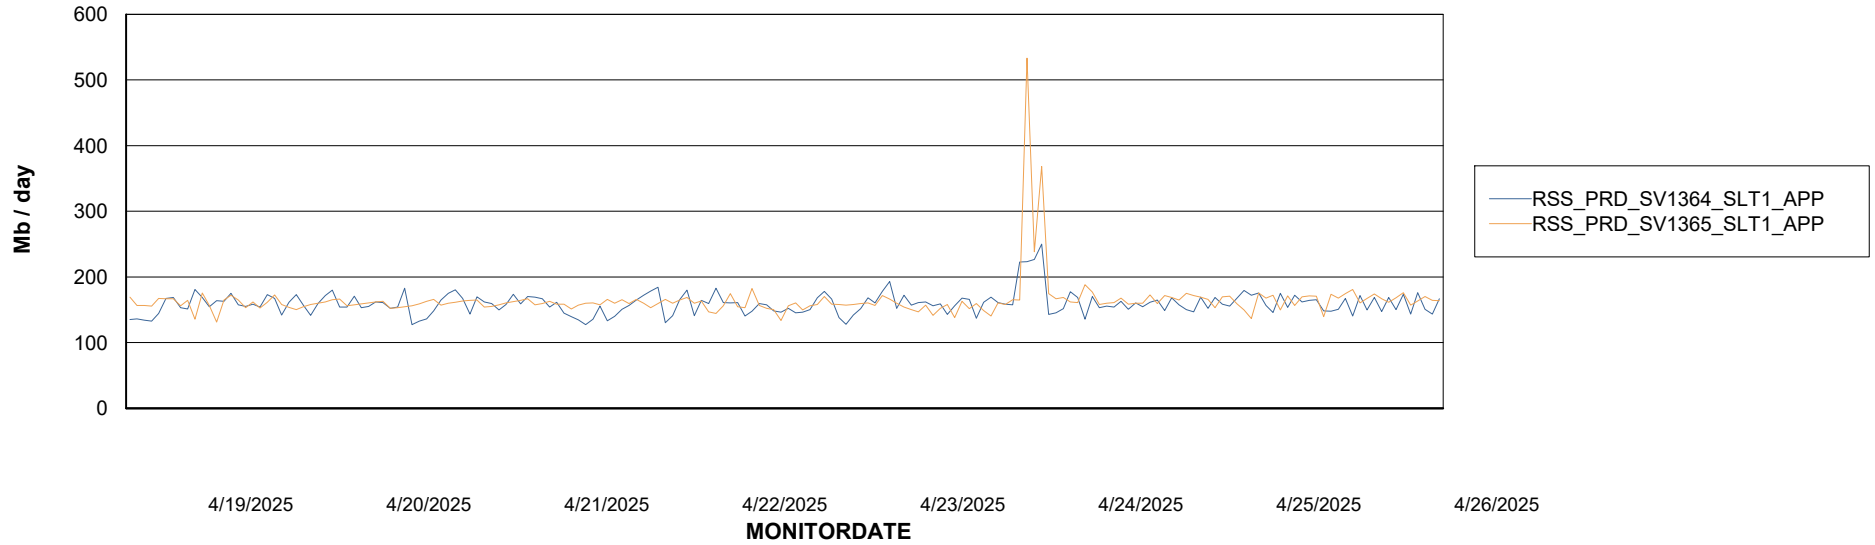

ABSSolute Application Server Services

Avg memory used per ABS Server Service