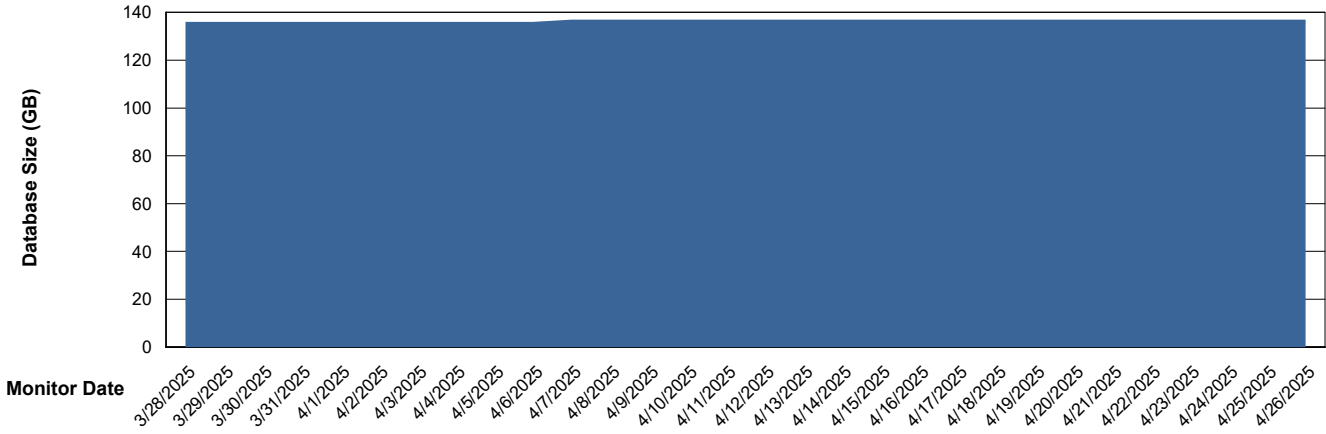

DB Processes Max 300

Weekly SLA Customer Report

Customer RSS Production
 Database ID 52

DATABASE SIZE RSS_PRD_SV1364_PRD_ABS1

Database growth over last month

Database Tablespace RSS_PRD_SV1364_PRD_ABS1

Date	Tablespace Name	Filesize (Gb)	Usedsize (Gb)	Percentage free
4/26/2025	ABSDATA	67	56	16
	INDX	91	76	16
4/25/2025	ABSDATA	67	56	16
	INDX	91	76	16
4/24/2025	ABSDATA	67	56	16
	INDX	91	76	16
4/23/2025	ABSDATA	67	56	16
	INDX	91	76	16
4/22/2025	ABSDATA	67	56	16
	INDX	91	76	16
4/21/2025	ABSDATA	67	56	16
	INDX	91	76	16
4/20/2025	ABSDATA	67	56	16
	INDX	91	76	16