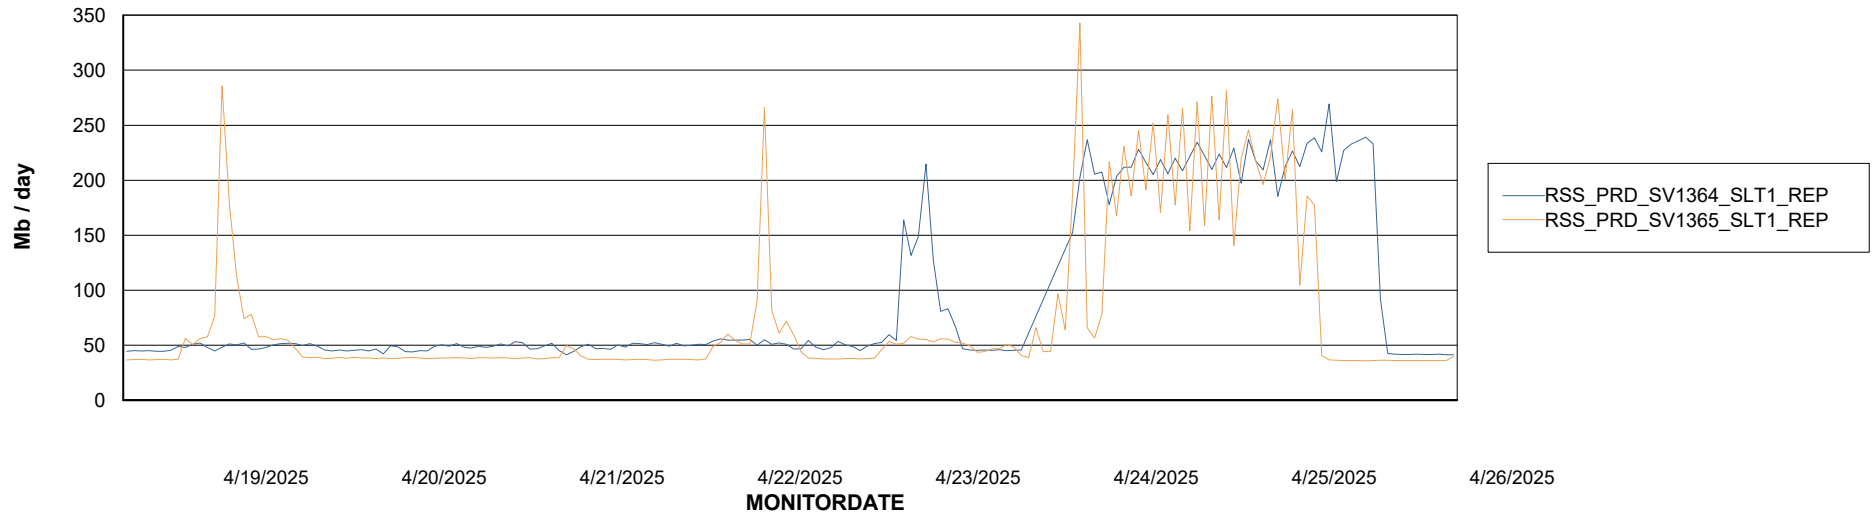

Avg memory used per ABS Server Service

Avg users per day per ABS server

Weekly SLA Customer Report

Customer RSS Production
Database ID 52

ABSSolute Application ReportServer Services

Avg memory used per ReportServer Service