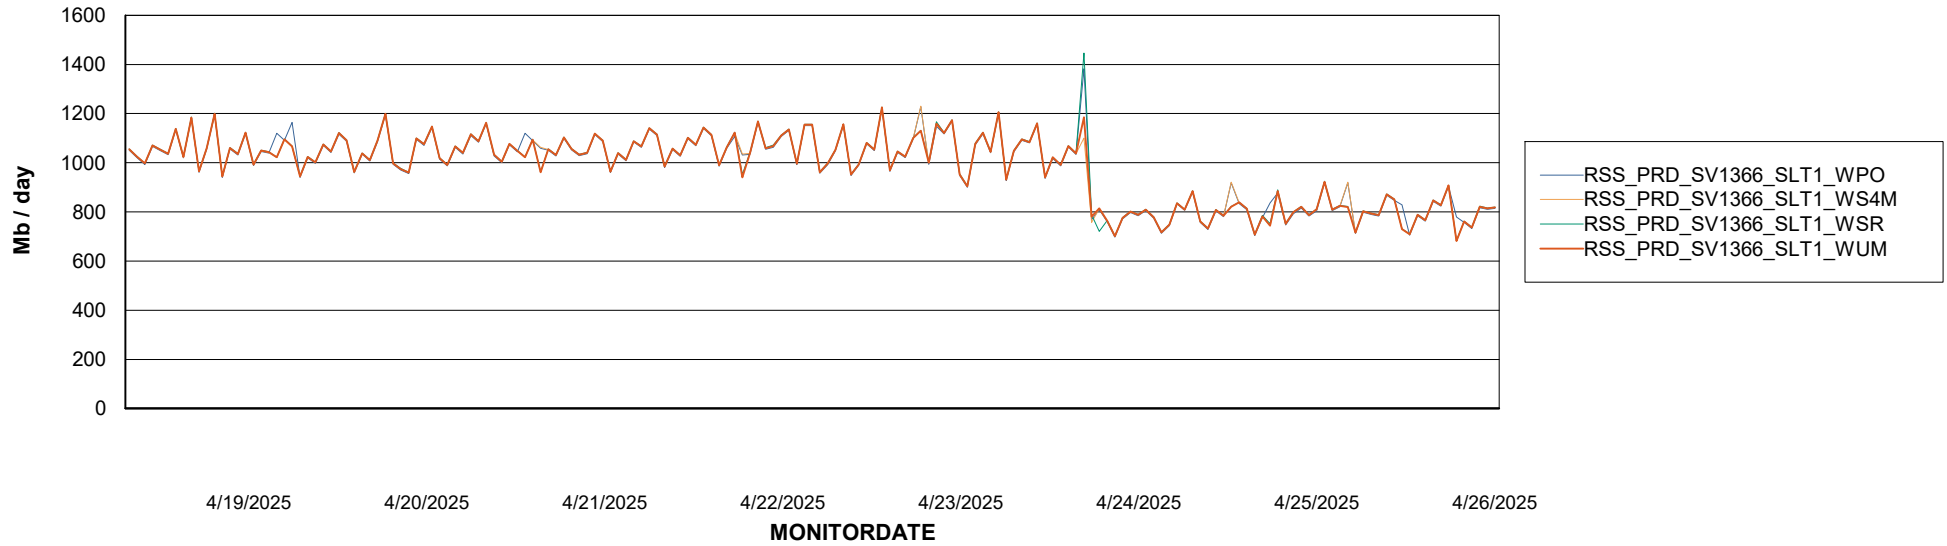

ABSSolute Web Component Services

Avg memory used per ABS Web component