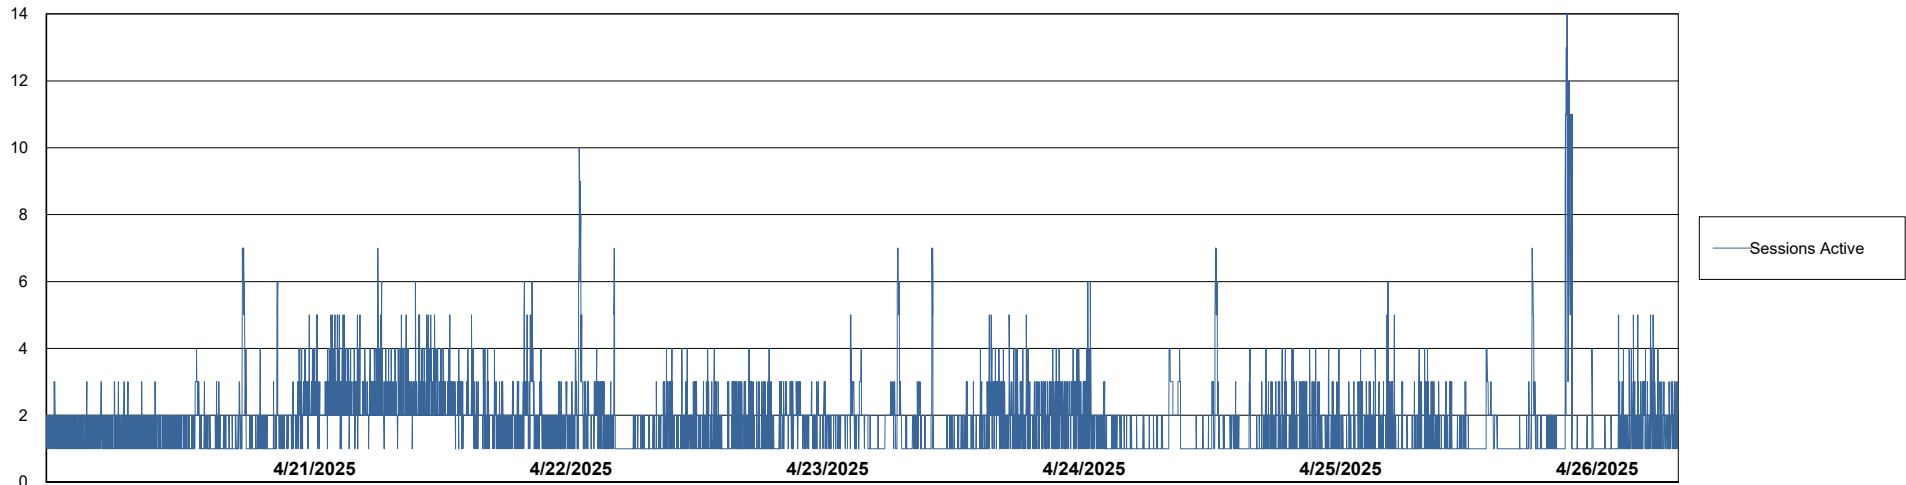

Database Performance RFL_PRD_ABS01_DB