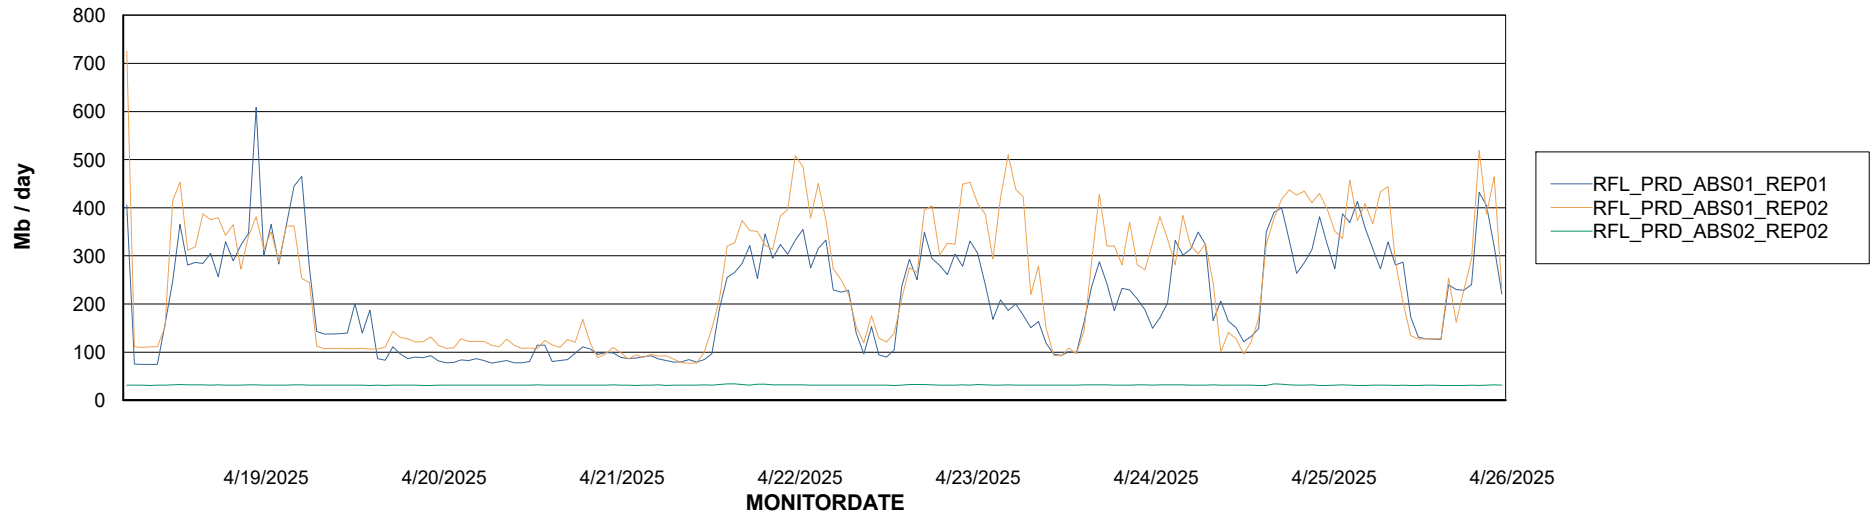

Avg memory used per ABS Server Service

Avg users per day per ABS server

Weekly SLA Customer Report

Customer RFL_Production
Database ID 36

ABSSolute Application ReportServer Services

Avg memory used per ReportServer Service