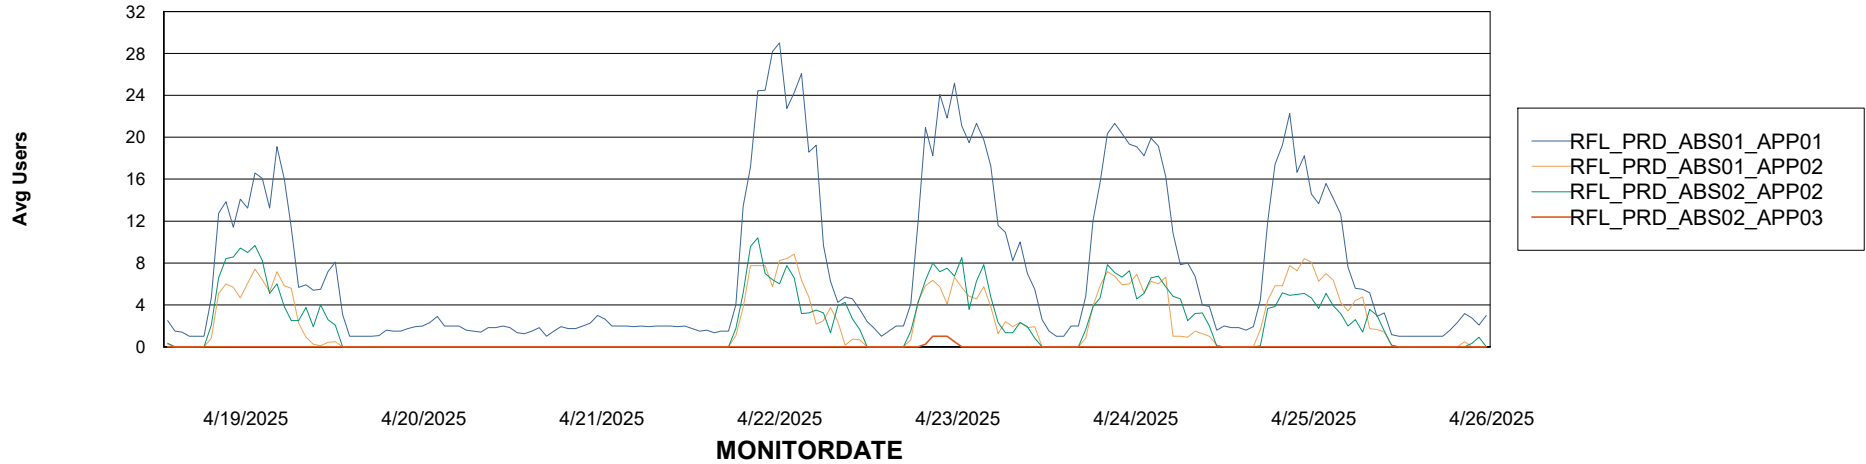

Avg users per day per ABS server