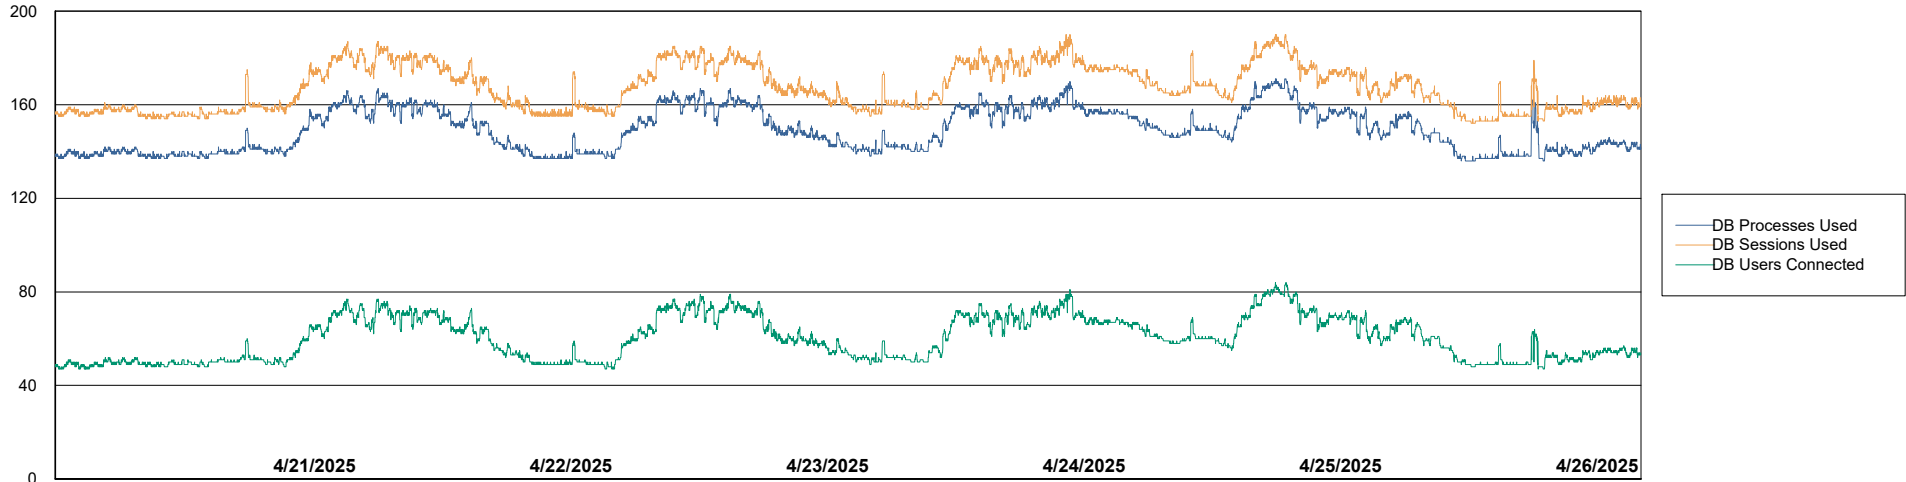

Database Performance RFL_PRD_ABS01_DB