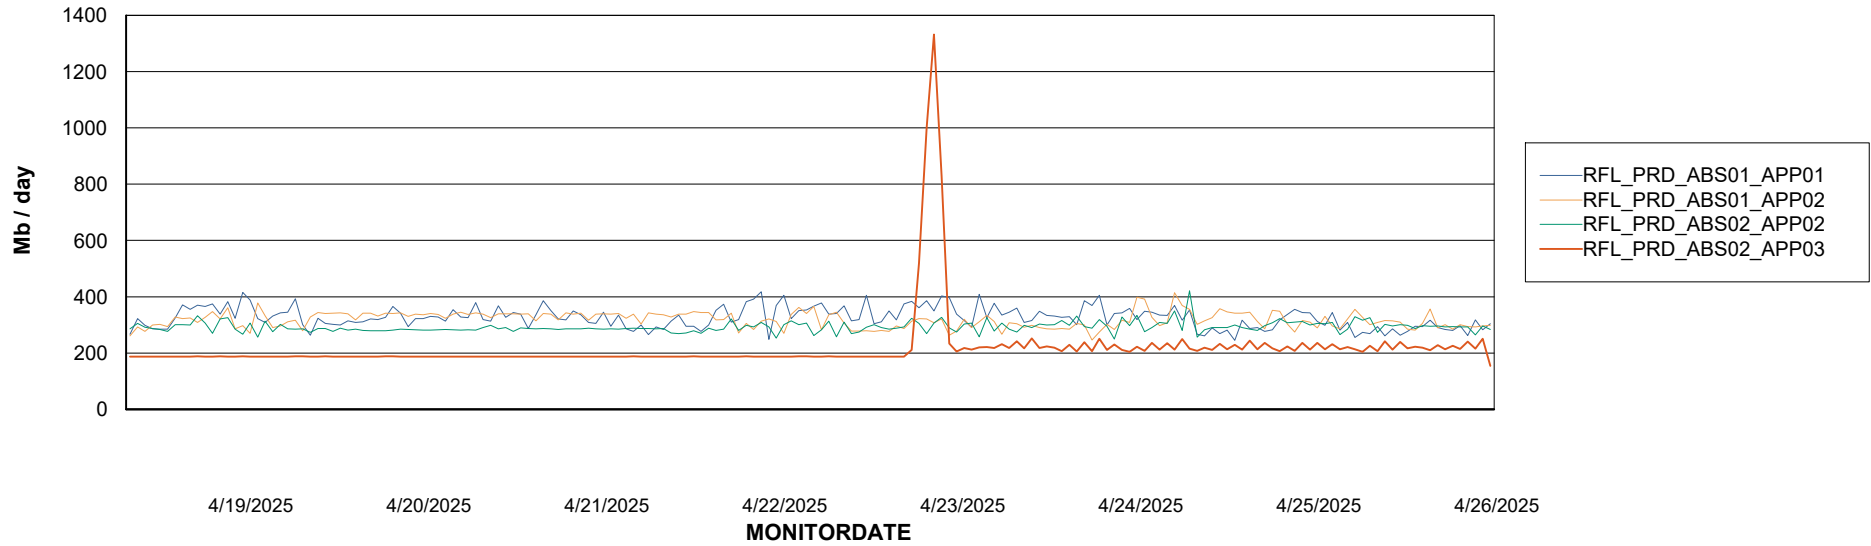

ABSSolute Application Server Services

Avg memory used per ABS Server Service