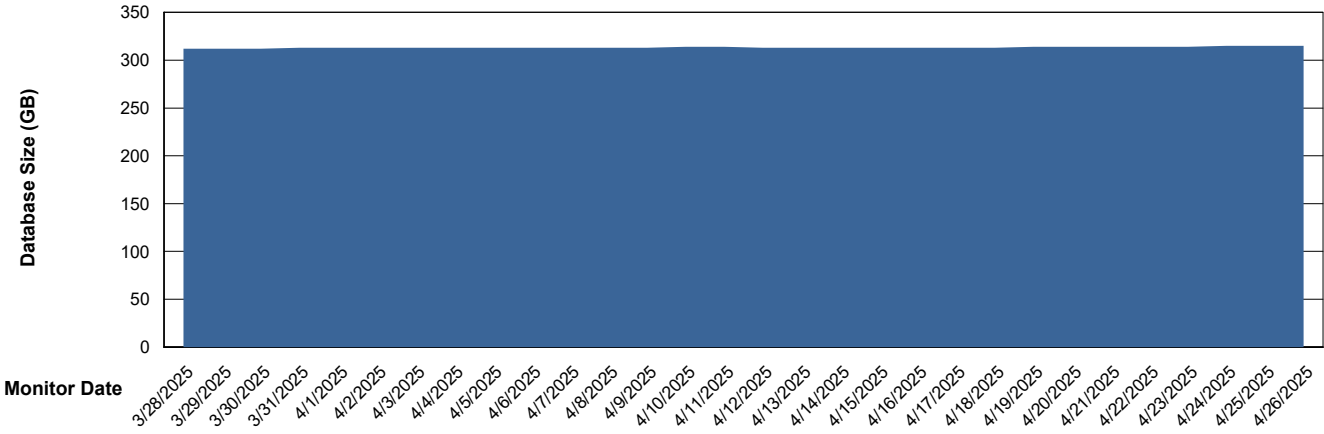

DB Processes Max 1,000

Weekly SLA Customer Report

Customer RFL_Production
 Database ID 36

DATABASE SIZE RFL_PRD_ABS01_DB

Database growth over last month

Database Tablespace RFL_PRD_ABS01_DB

Date	Tablespace Name	Filesize (Gb)	Usedsize (Gb)	Percentage free
4/26/2025	ABSDATA	117	88	25
	INDX	258	211	18
4/25/2025	ABSDATA	117	88	25
	INDX	258	211	18
4/24/2025	ABSDATA	117	88	25
	INDX	258	211	18
4/23/2025	ABSDATA	117	88	25
	INDX	258	211	18
4/22/2025	ABSDATA	117	88	25
	INDX	258	211	18
4/21/2025	ABSDATA	117	88	25
	INDX	258	211	18
4/20/2025	ABSDATA	117	88	25
	INDX	258	211	18

Weekly SLA Customer Report

Customer RFL_Production
Database ID 36

Standby Database Health RFL_Production

Recovery lag for last 7 days

Weekly SLA Customer Report

Customer RFL_Production
Database ID 36

ABSSolute Application Server Services