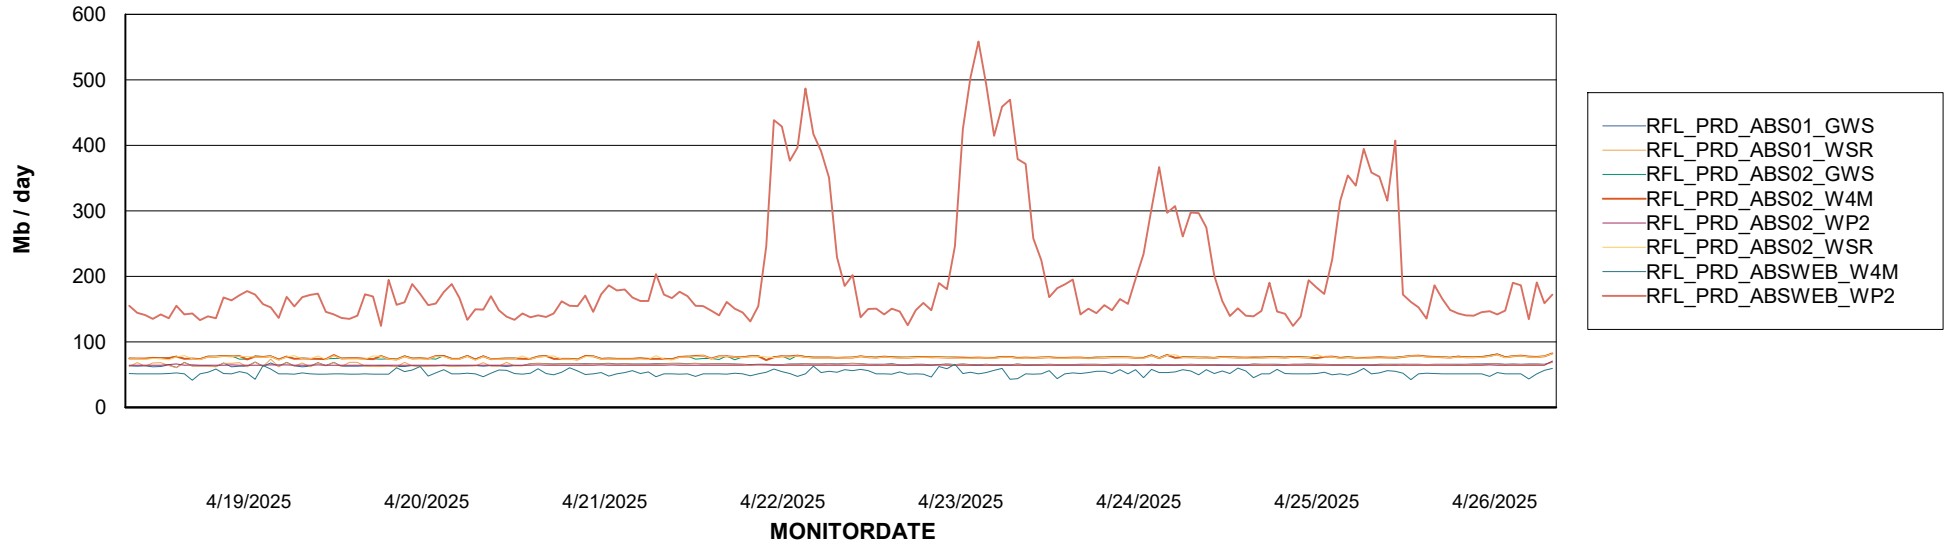

ABSSolute Web Component Services

Avg memory used per ABS Web component