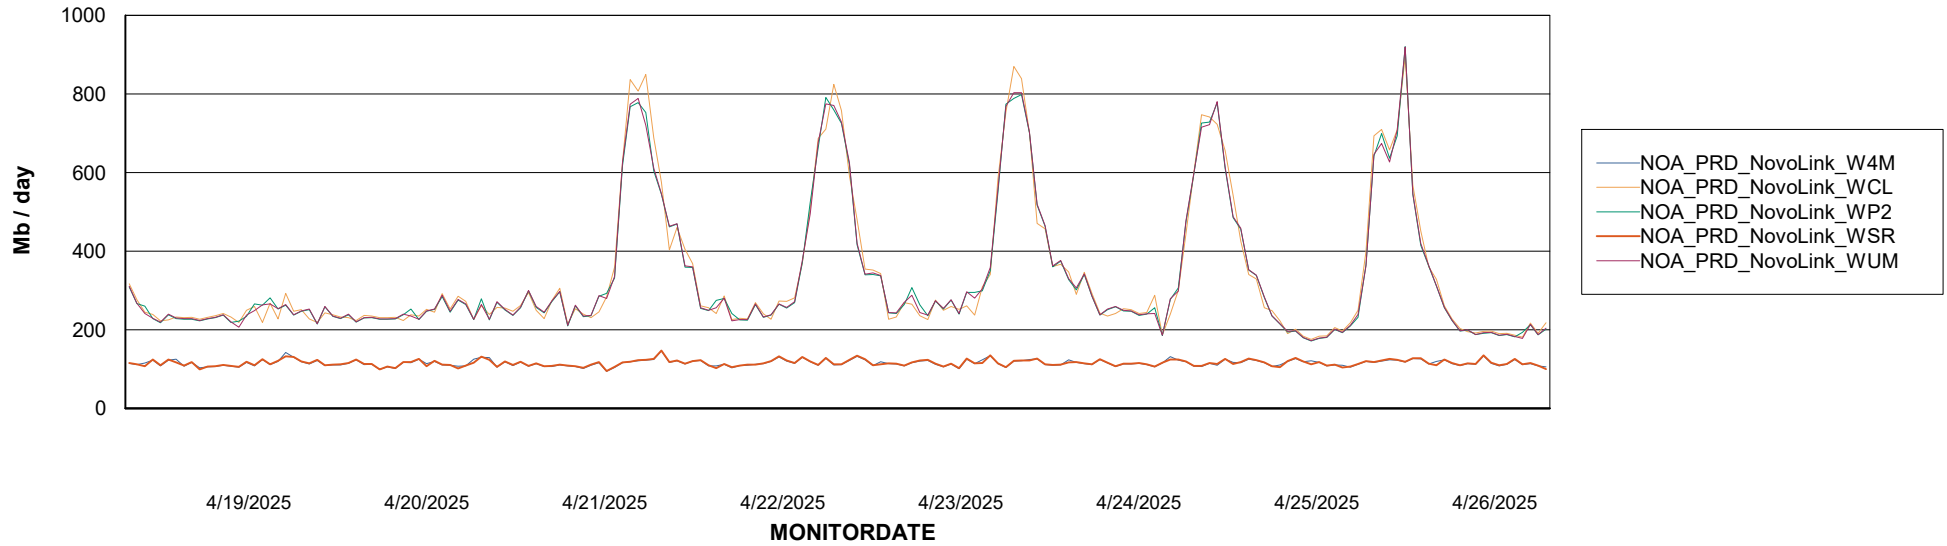

ABSSolute Web Component Services

Avg memory used per ABS Web component