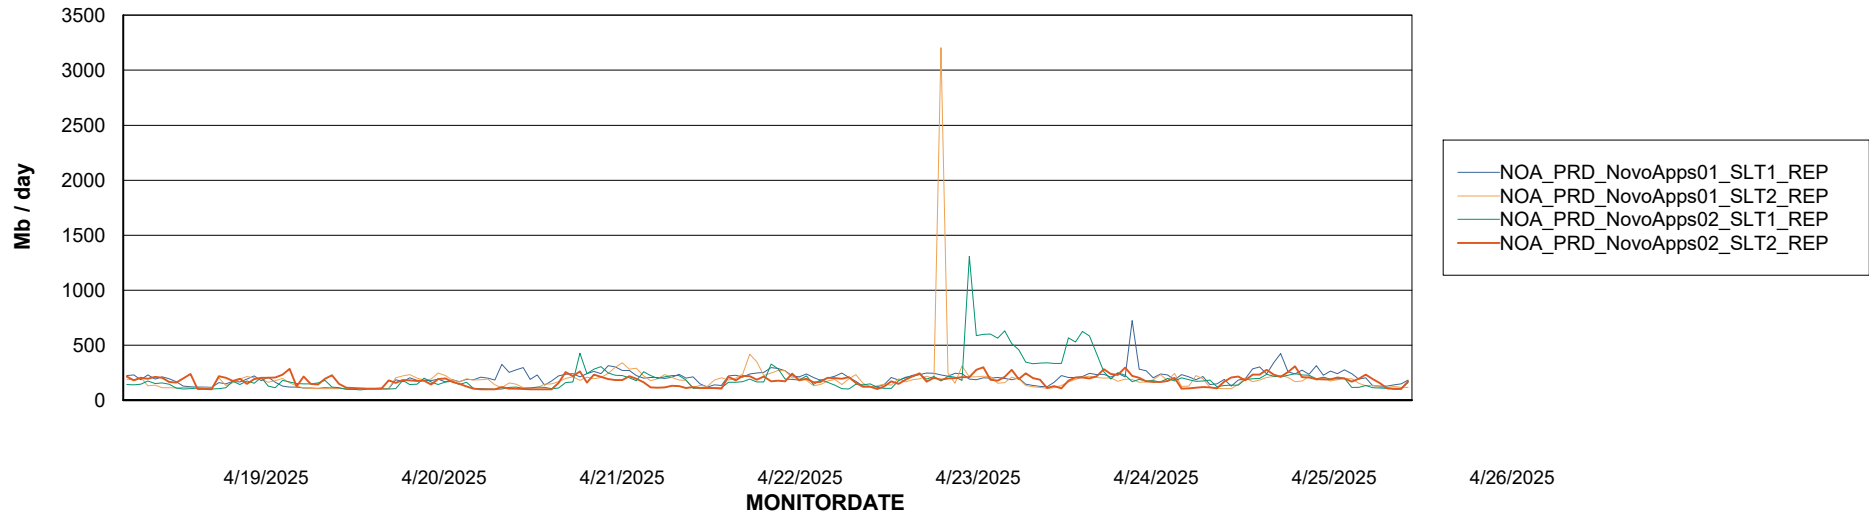

Avg memory used per ABS Server Service

Avg users per day per ABS server

Weekly SLA Customer Report

Customer NOA_Production (24/7)
Database ID 116

ABSSolute Application ReportServer Services

Avg memory used per ReportServer Service