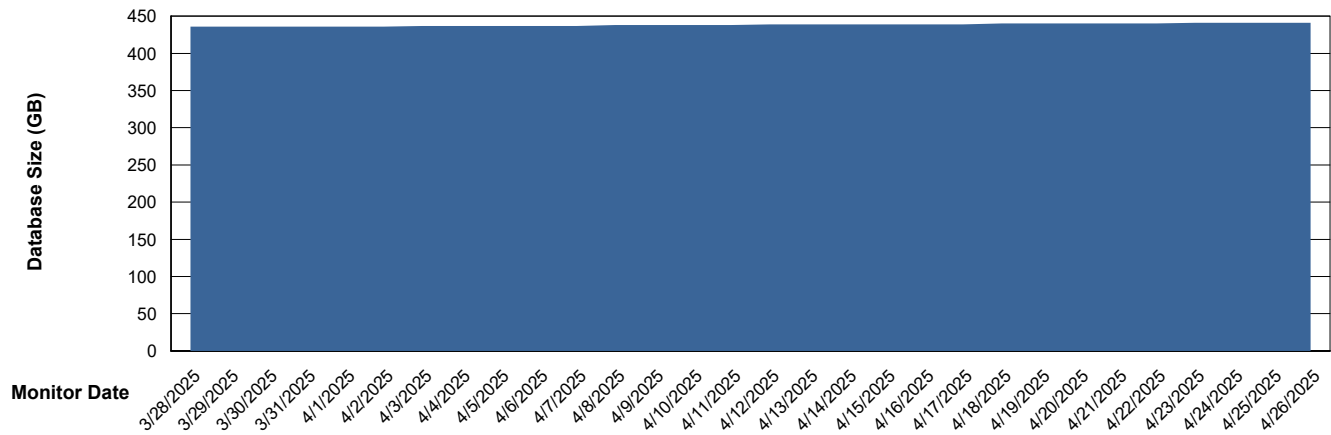

Weekly SLA Customer Report

Customer NOA_Production (24/7)
Database ID 116

Database Performance NOA_PRD_NovoABS03_HSBABS1

DB Processes Max 300

Weekly SLA Customer Report

Customer NOA_Production (24/7)
Database ID 116

DATABASE SIZE NOA_PRD_NHSBI_ABS1

Database growth over last month

DATABASE SIZE NOA_PRD_NovoABS01_ABS1

Database growth over last month

Weekly SLA Customer Report

Customer NOA_Production (24/7)
 Database ID 116