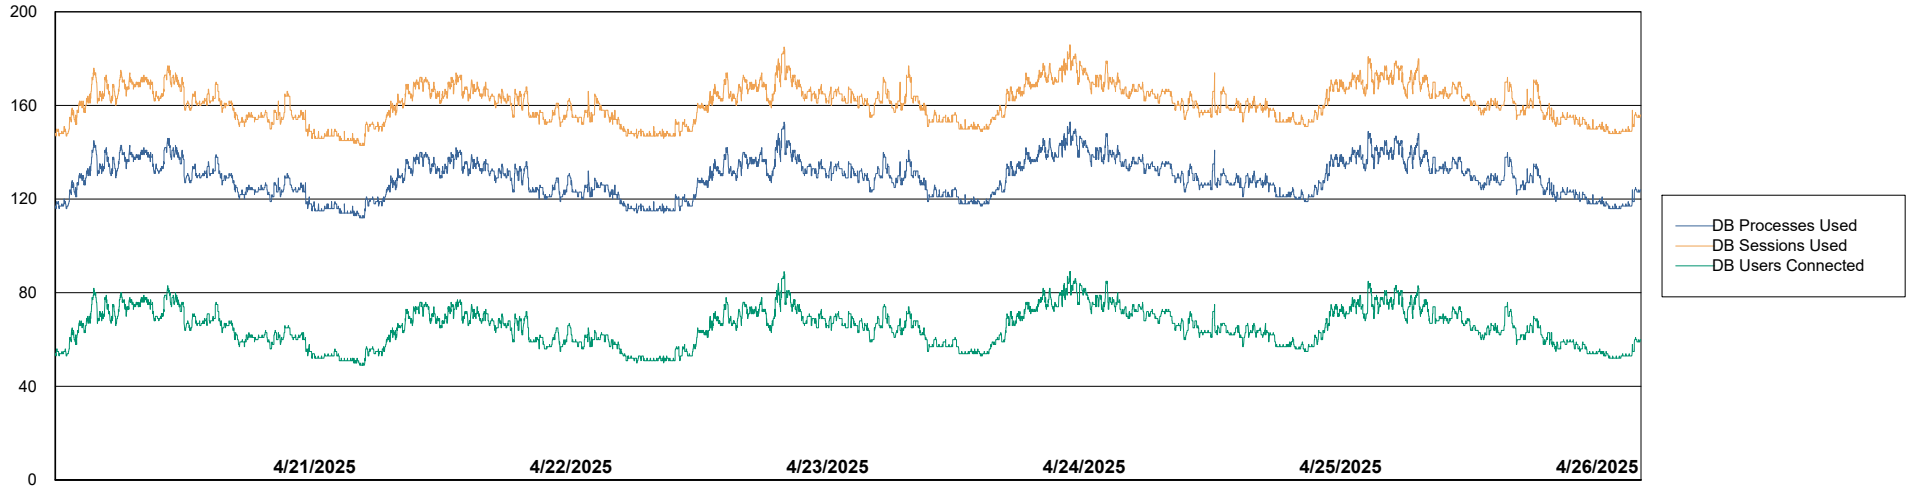

Weekly SLA Customer Report

Customer NOA_Production (24/7)
Database ID 116

Database Performance NOA_PRD_NHSBI_ABS1

Weekly SLA Customer Report

Customer NOA_Production (24/7)
Database ID 116

Database Performance NOA_PRD_NovoABS01_ABS1