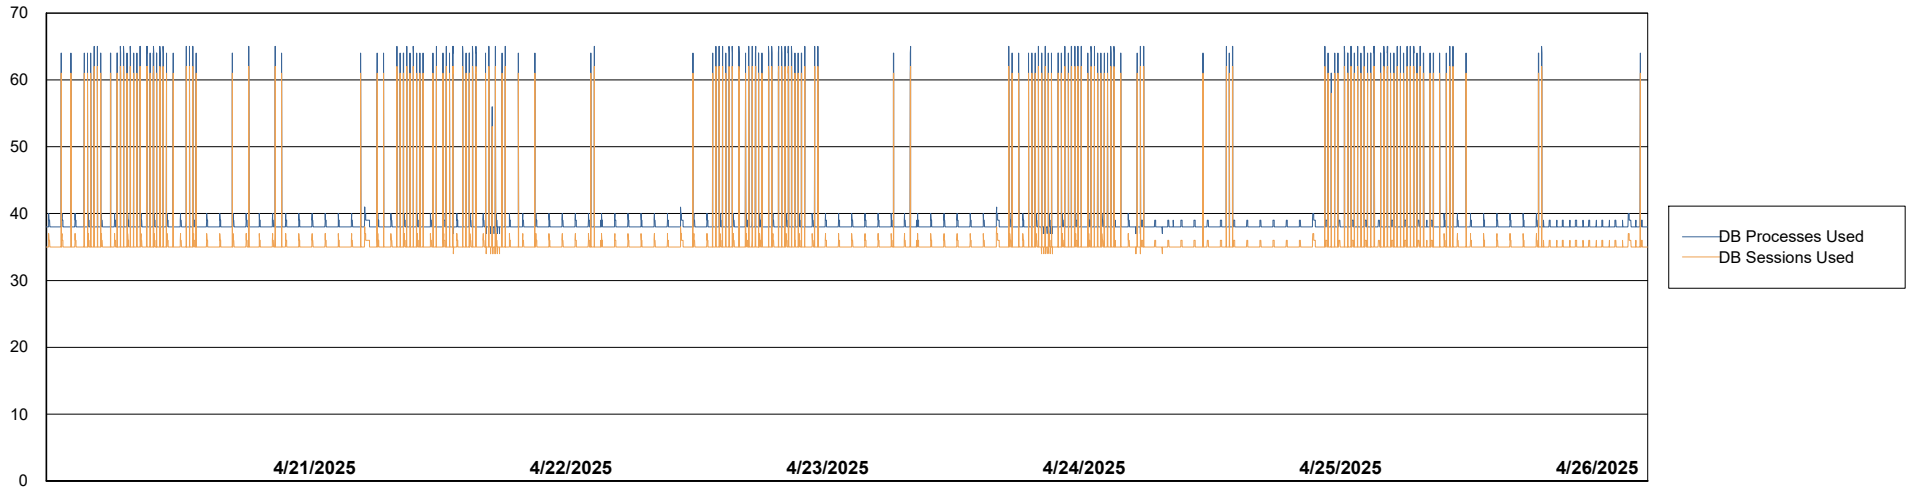

Database Performance NOA_PRD_NovoABS03_HSBABS1

DB Processes Max 300