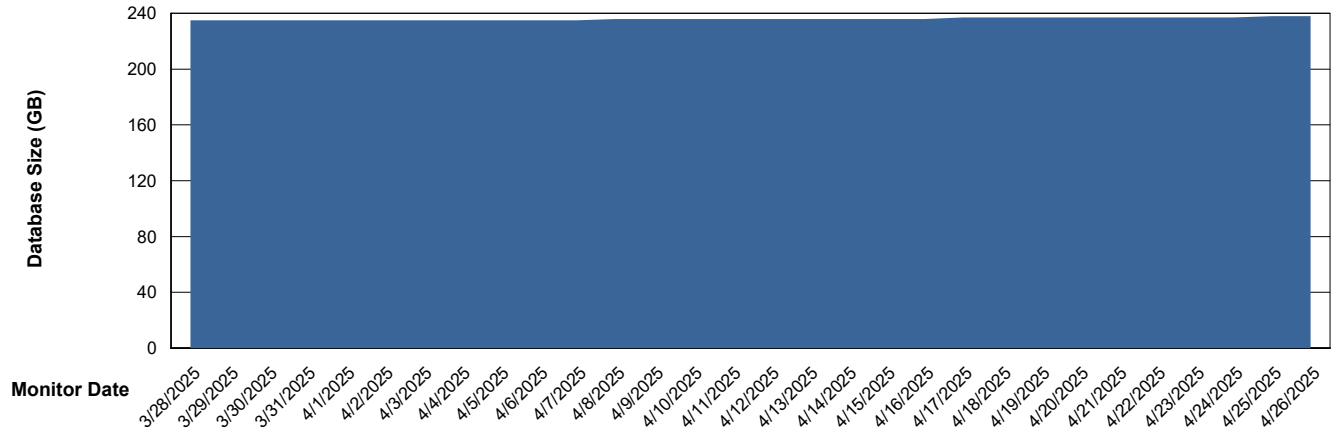

Weekly SLA Customer Report

Customer NOA_Production (24/7)
Database ID 116

Database Performance NOA_PRD_NovoABS03_HSBABS1

DB Processes Max 300

Weekly SLA Customer Report

Customer NOA_Production (24/7)
Database ID 116

DATABASE SIZE NOA_PRD_NHSBI_ABS1

Database growth over last month

DATABASE SIZE NOA_PRD_NovoABS01_ABS1

Database growth over last month

Weekly SLA Customer Report

Customer NOA_Production (24/7)
 Database ID 116