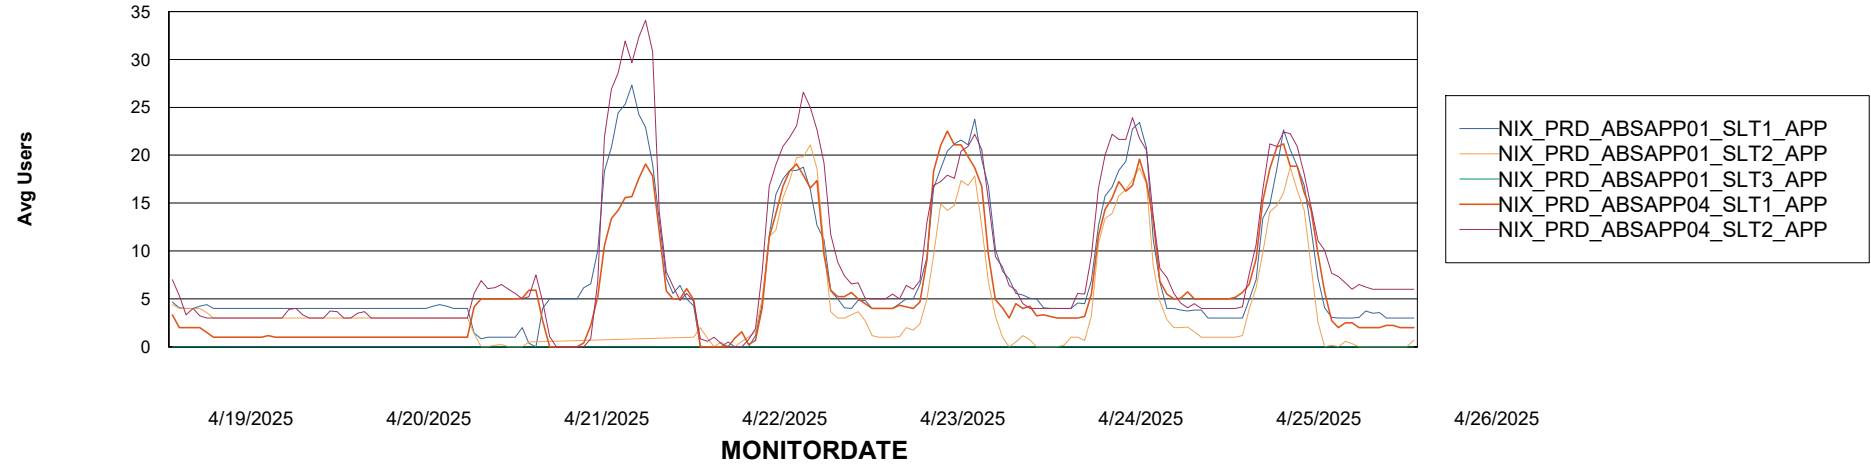

Avg users per day per ABS server