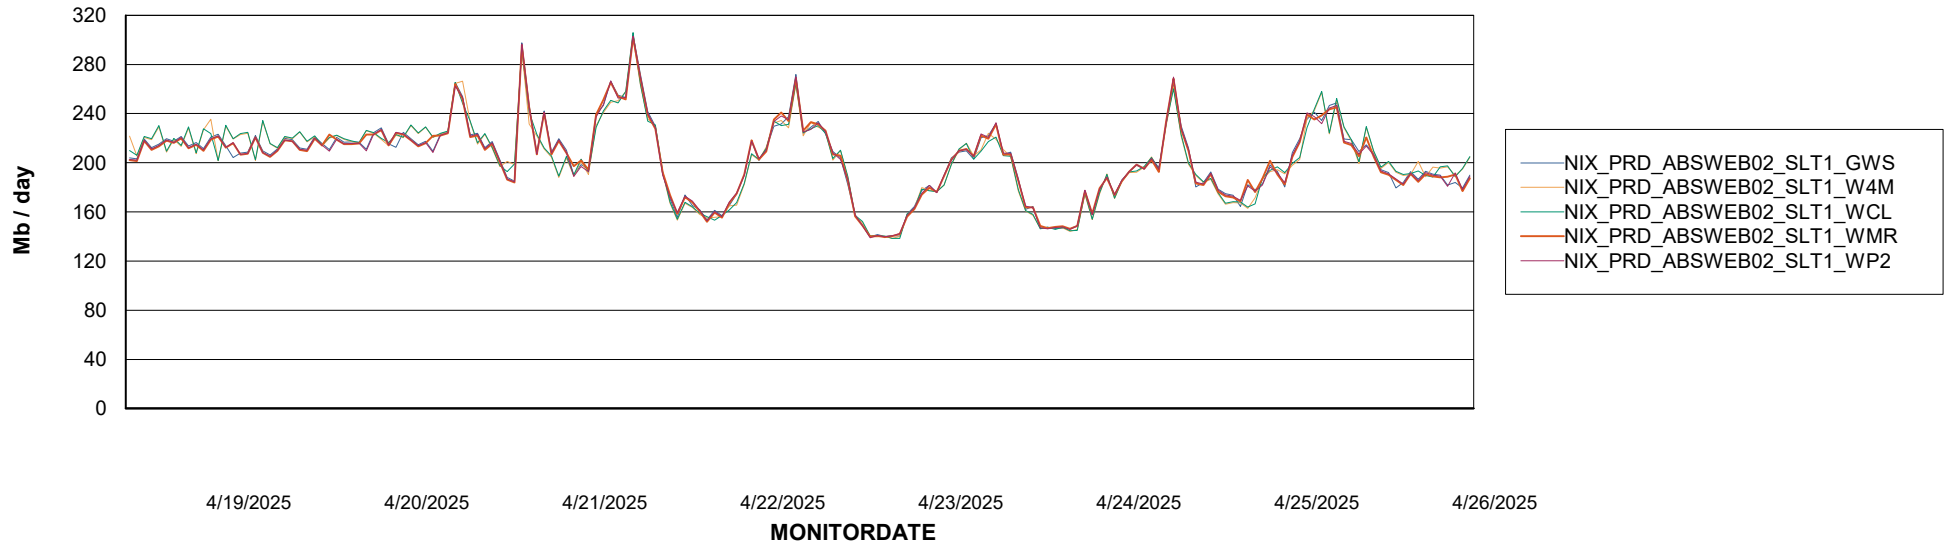

ABSSolute Web Component Services

Avg memory used per ABS Web component