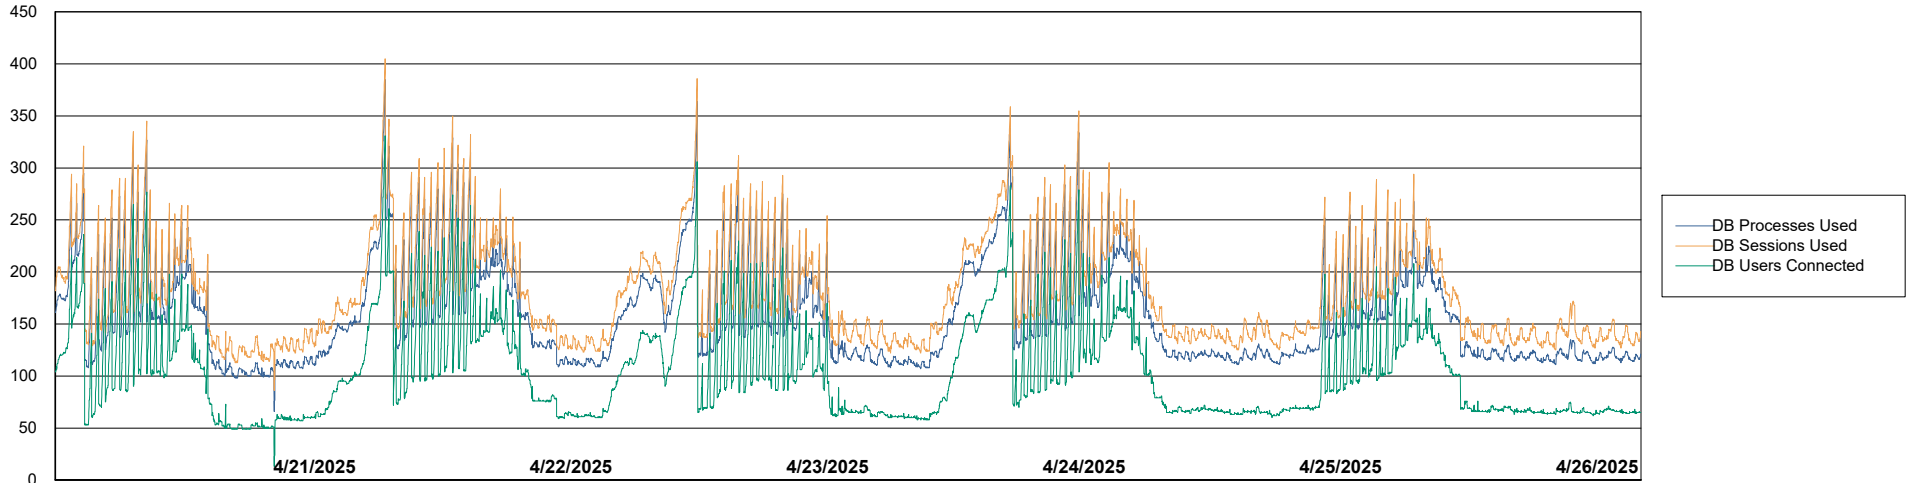

Weekly SLA Customer Report

Customer NIX_Production
Database ID 51

Database Performance NIX_PRD_ABSBI_ABS1

Weekly SLA Customer Report

Customer NIX_Production
Database ID 51

Database Performance NIX_PRD_ABSD01_ABS1