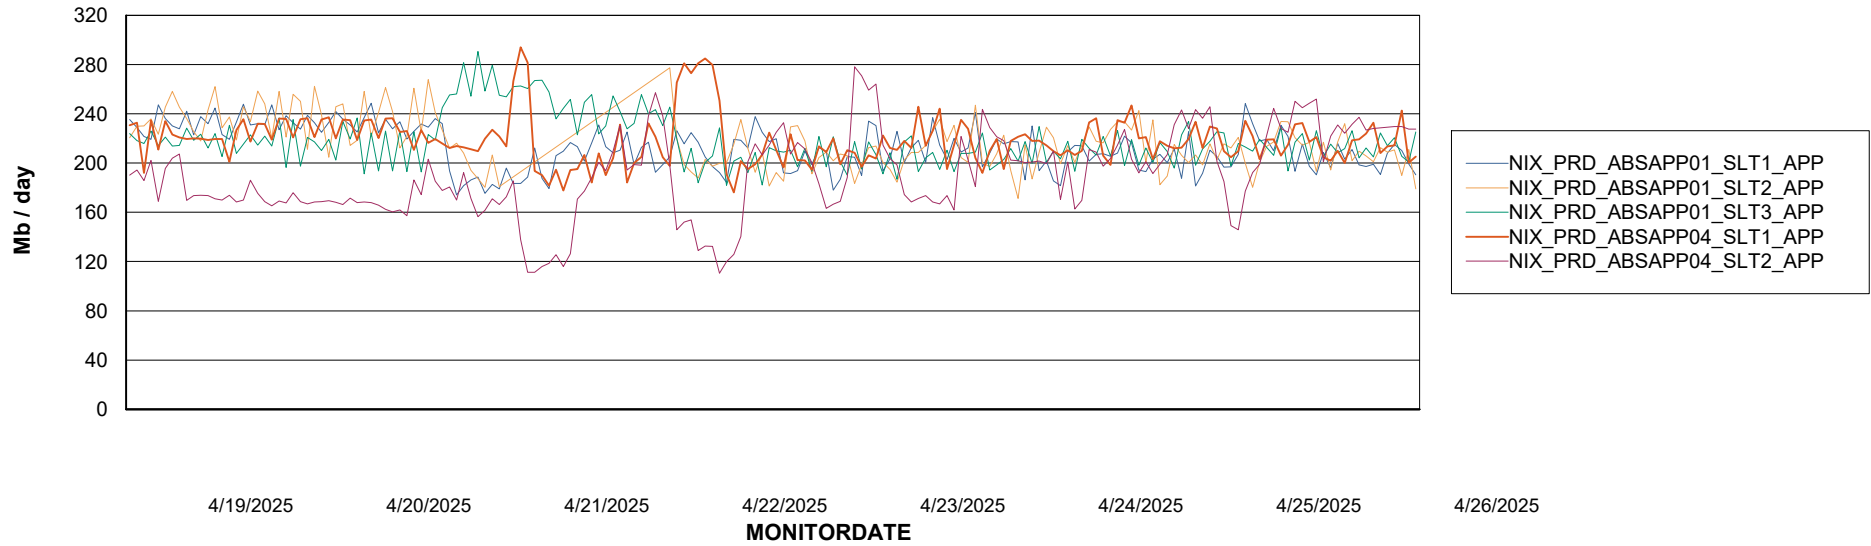

ABSSolute Application Server Services

Avg memory used per ABS Server Service