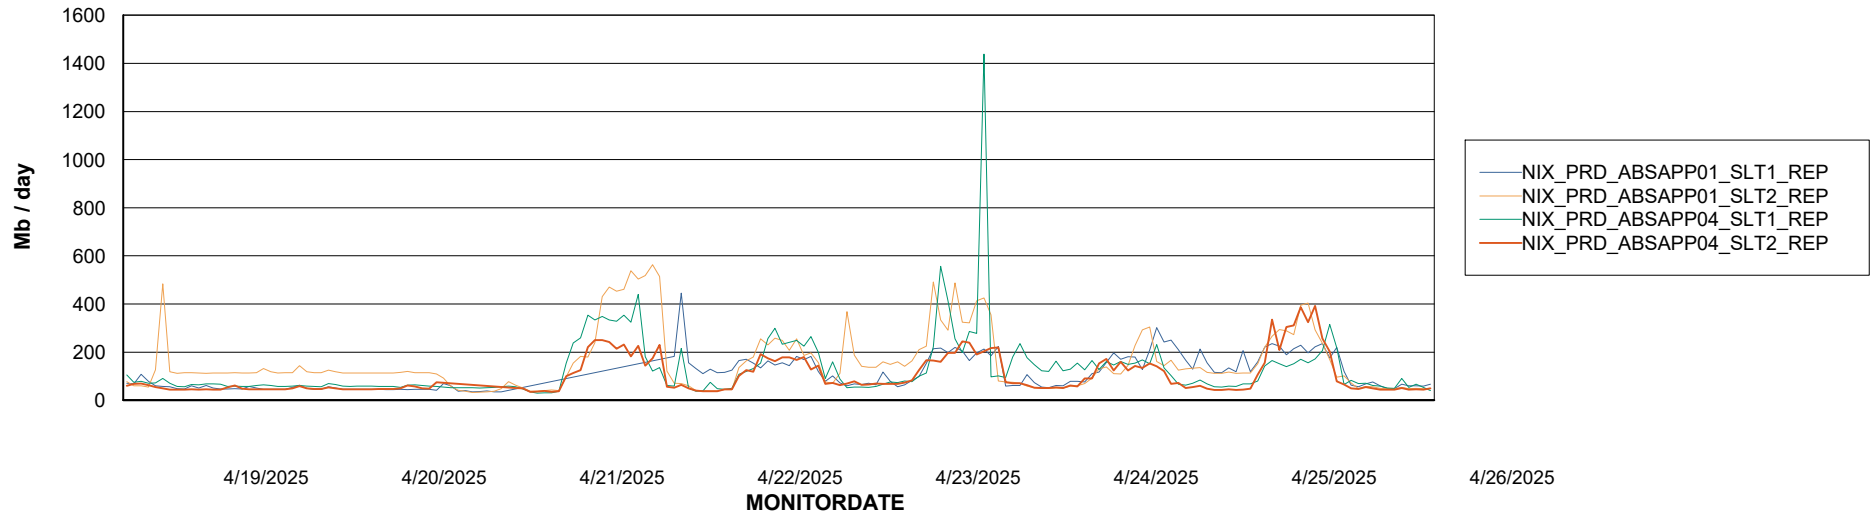

Avg memory used per ABS Server Service

Avg users per day per ABS server

Weekly SLA Customer Report

Customer NIX_Production
Database ID 51

ABSSolute Application ReportServer Services

Avg memory used per ReportServer Service