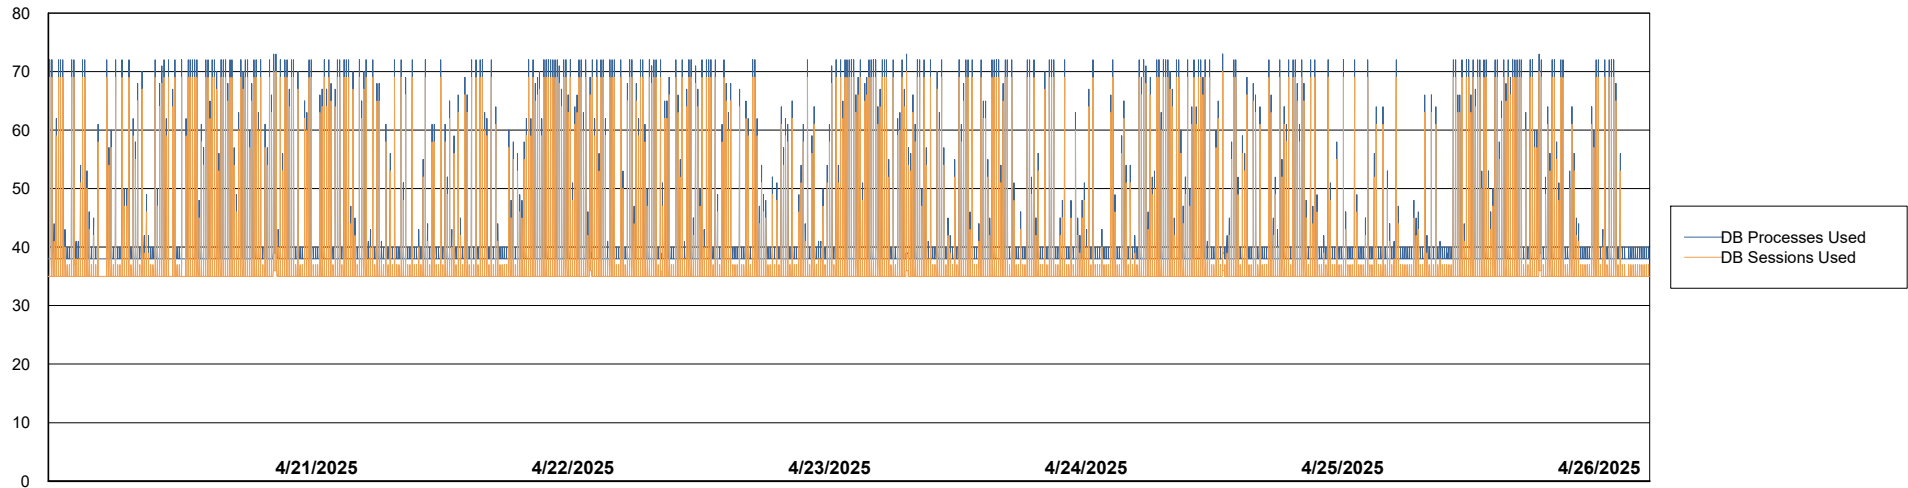

Database Performance NIX_PRD_ABSD02_HSBABS1

DB Processes Max 300