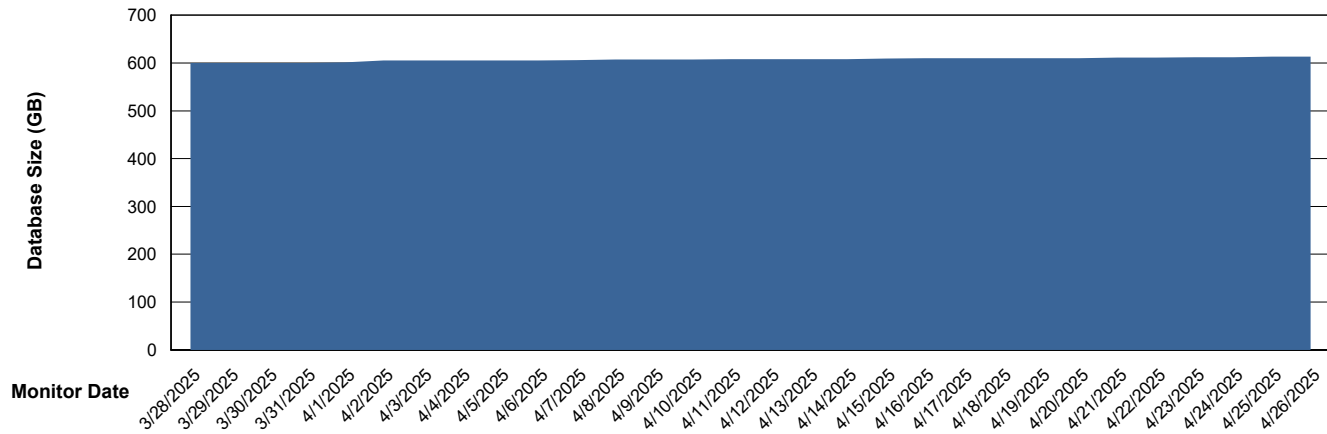

DATABASE SIZE NIX_PRD_ABSDB01_ABS1

Database growth over last month