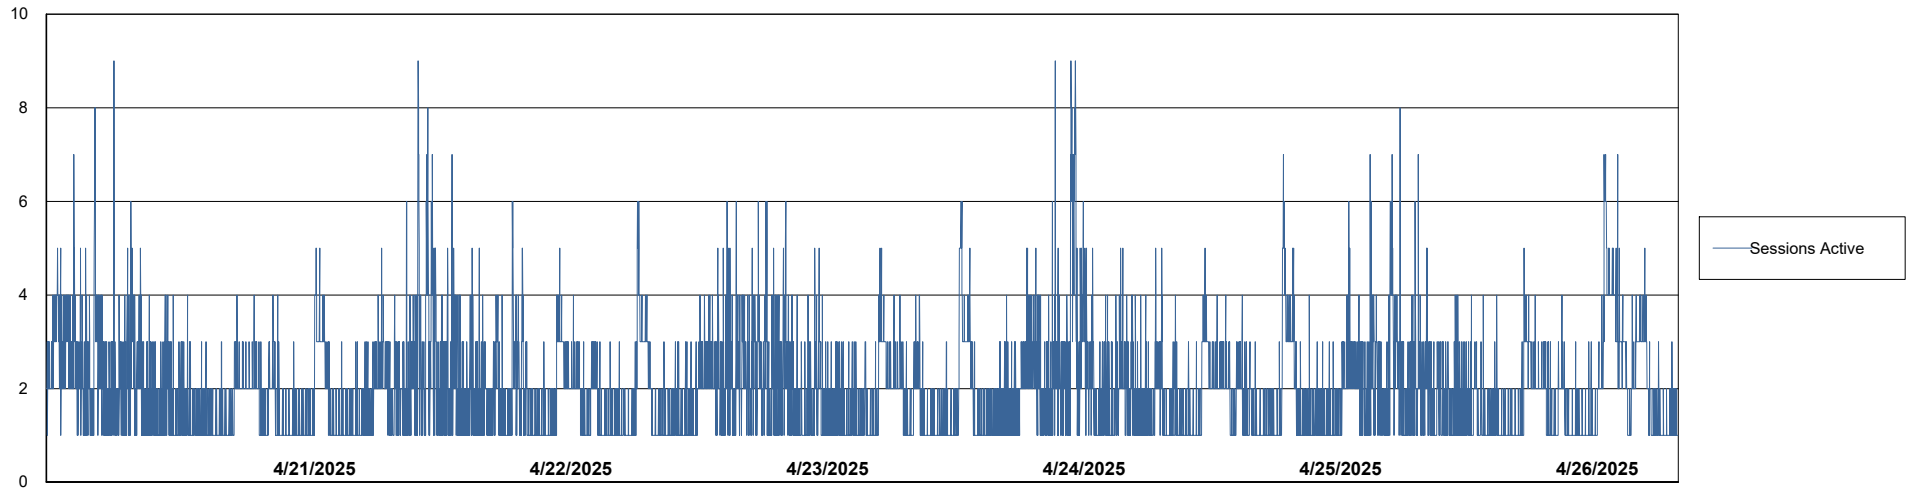

Weekly SLA Customer Report

Customer NIX_Production
Database ID 51

Database Performance NIX_PRD_ABSBI_ABS1

Weekly SLA Customer Report

Customer NIX_Production
Database ID 51

Database Performance NIX_PRD_ABSD01_ABS1