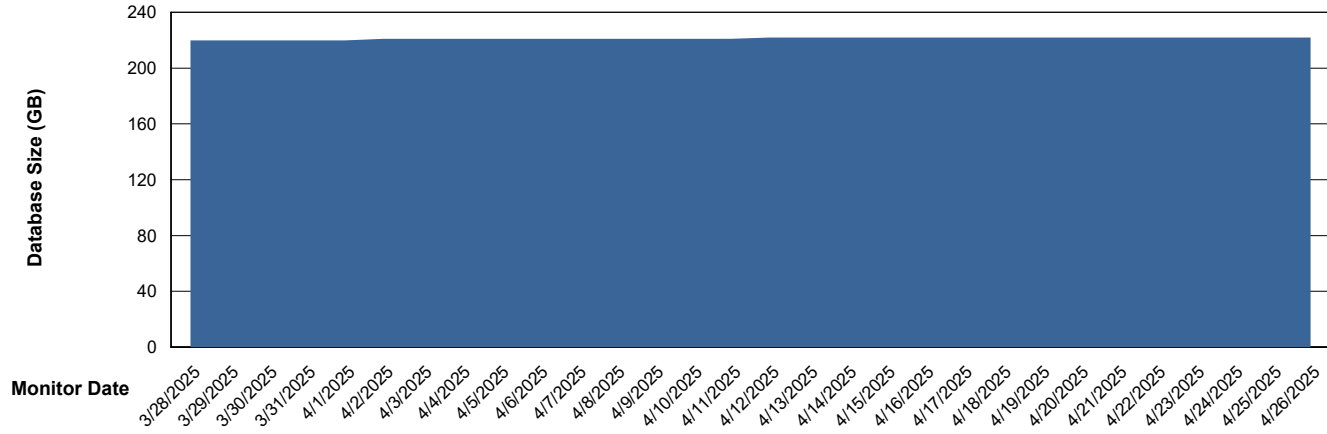

DATABASE SIZE NIX_PRD_ABSBI_ABS1

Database growth over last month