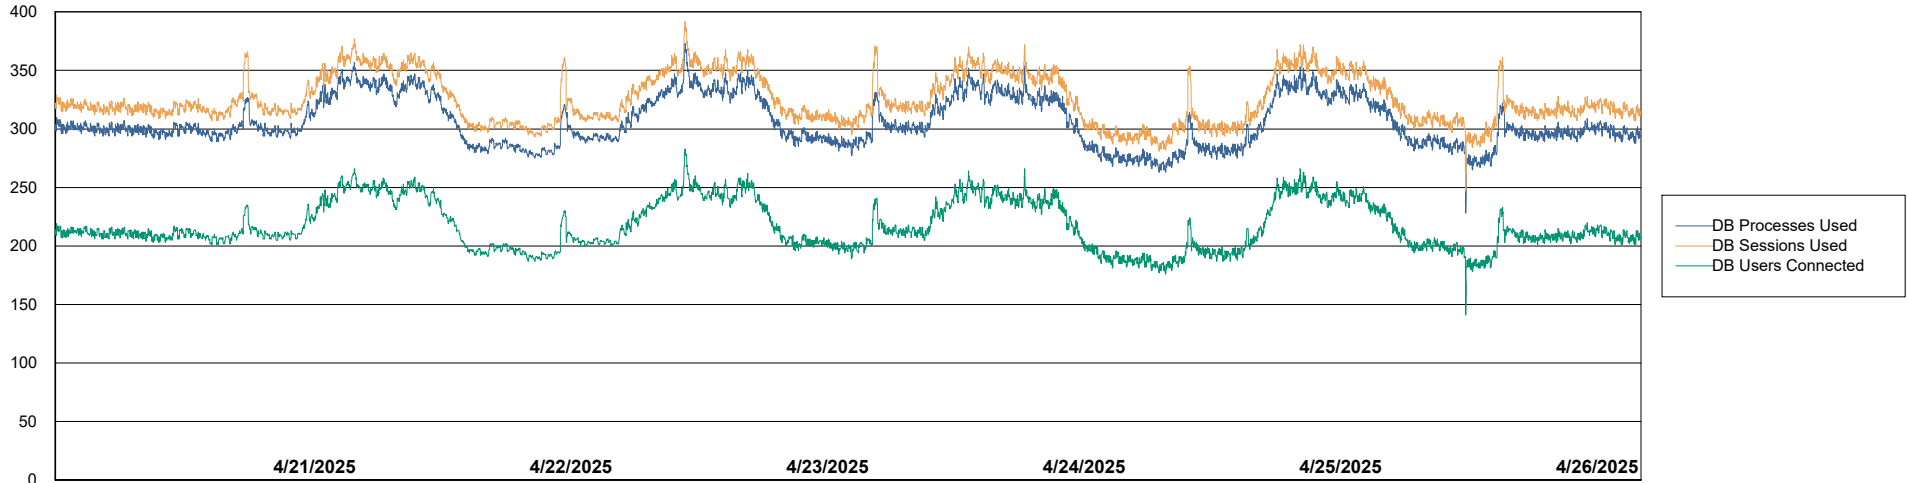

Database Performance LTS_PRD_CLSABSD01_ABS1