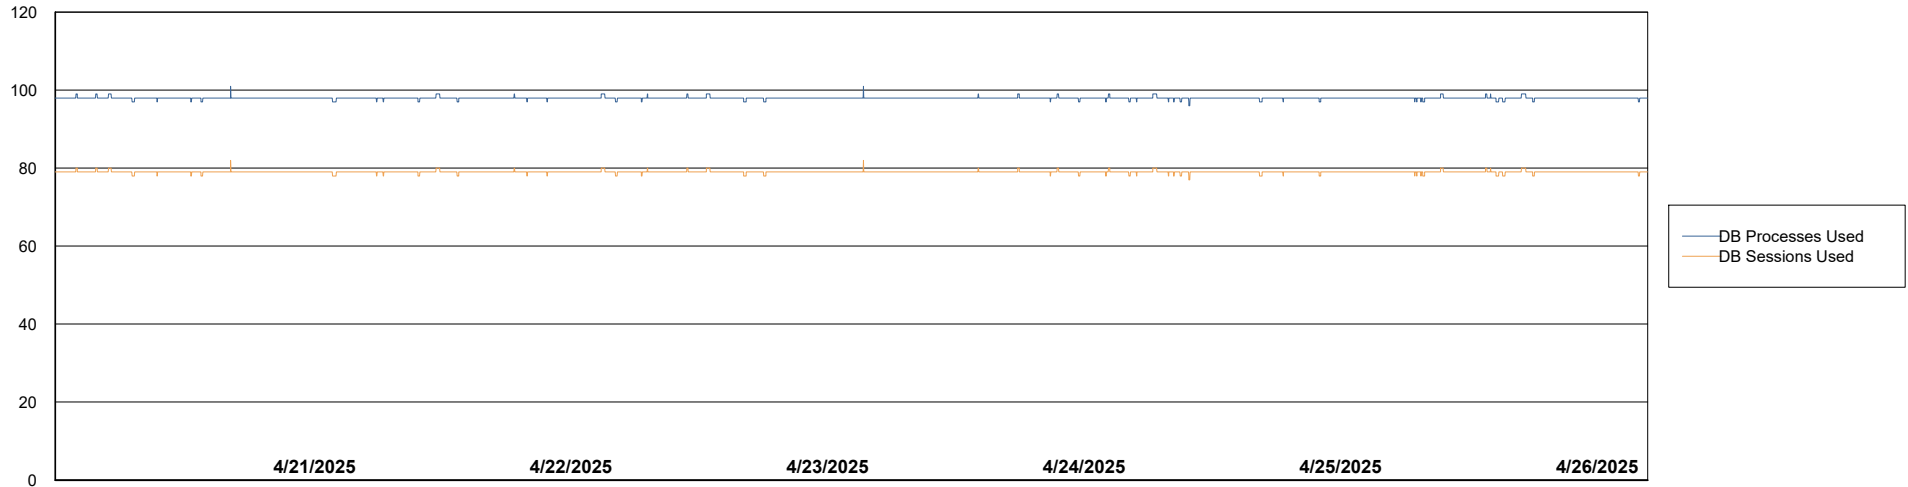

Database Performance LTS_PRD_CLSABSDB02_HSBABS1

DB Processes Max 0
DB Processes Max 1,000
DB Processes Max 4