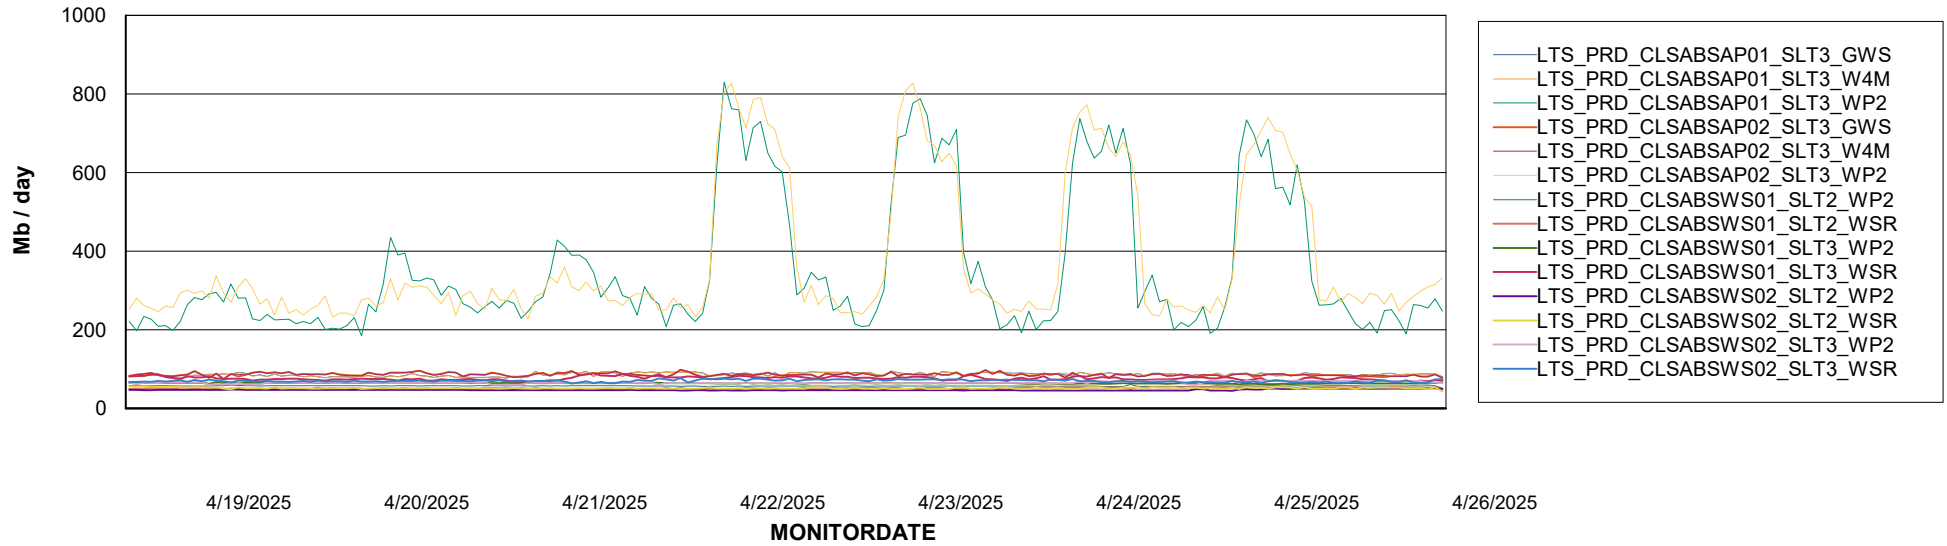

ABSSolute Web Component Services

Avg memory used per ABS Web component