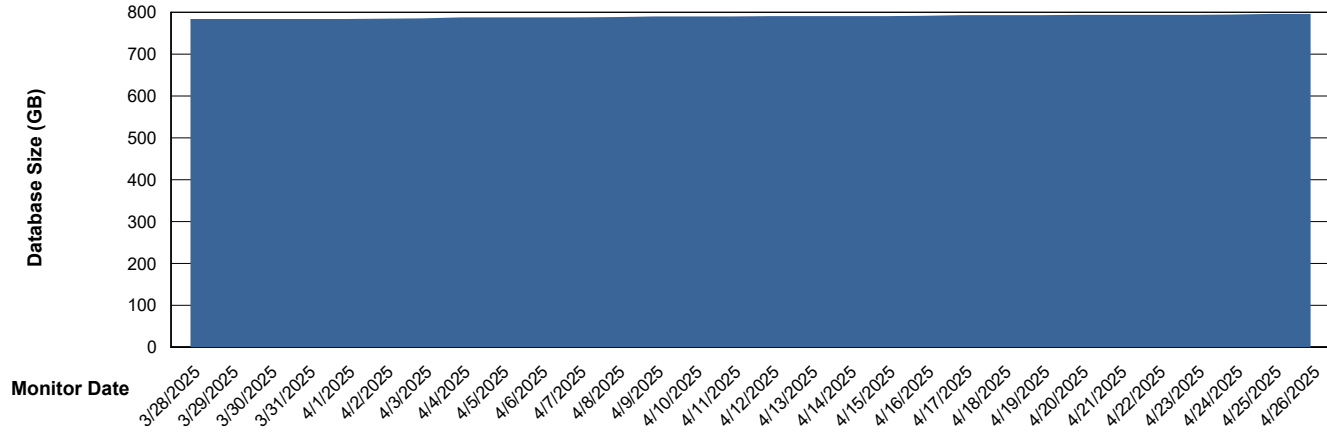

DATABASE SIZE LTS_PRD_CLSABSBI01_ABS1

Database growth over last month