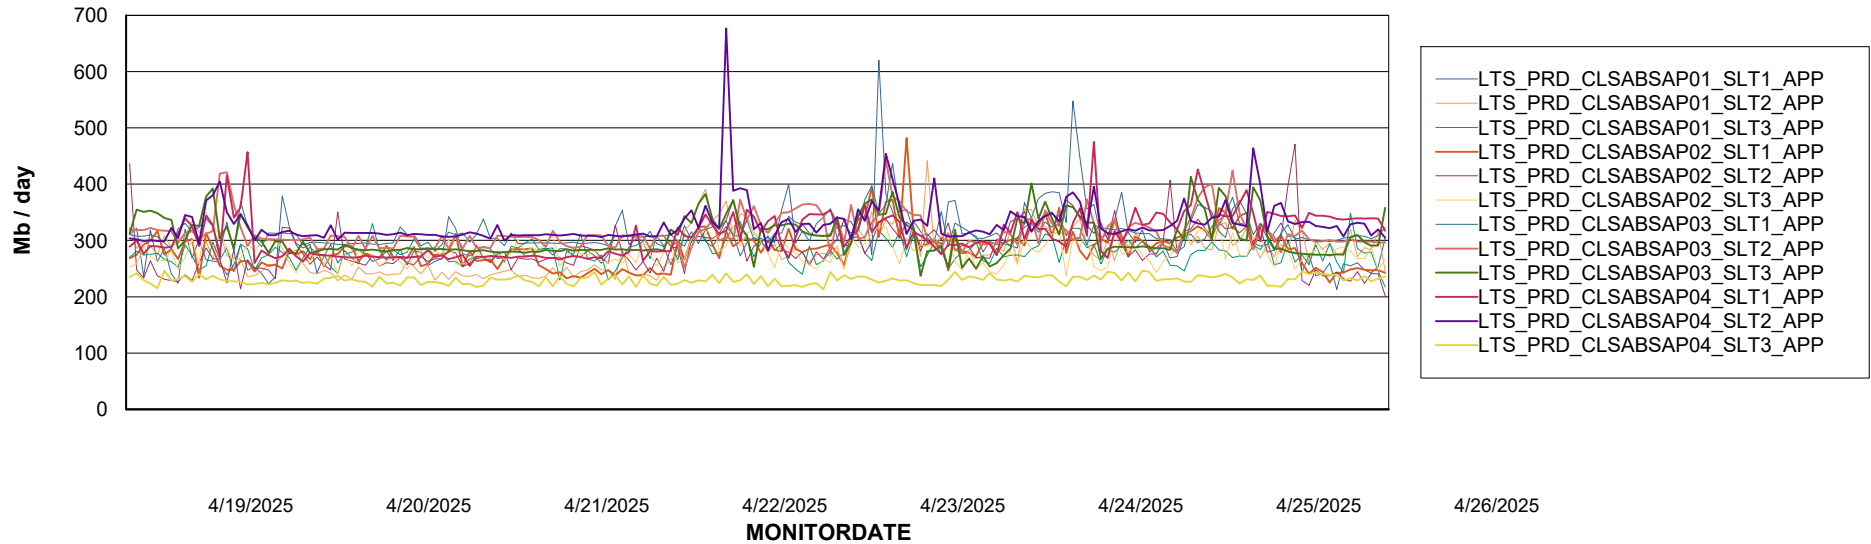

ABSSolute Application Server Services

Avg memory used per ABS Server Service