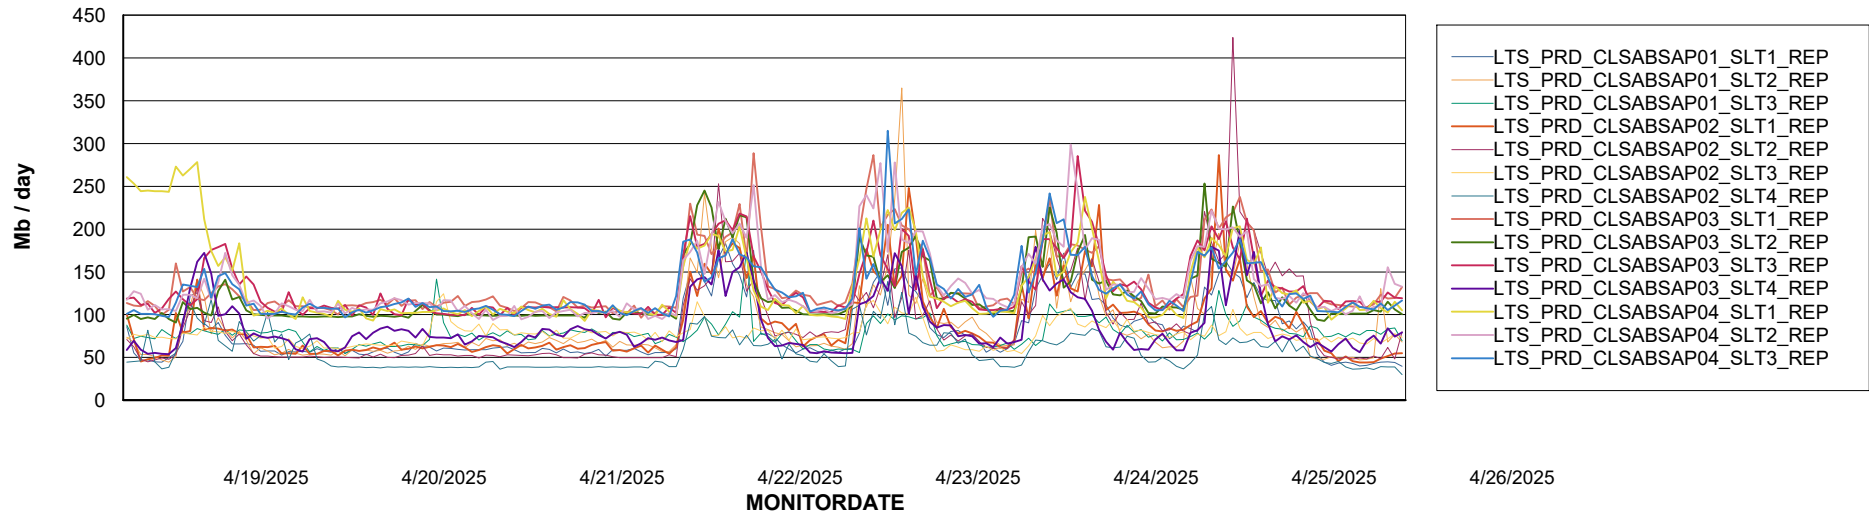

ABSSolute Application ReportServer Services

Avg memory used per ReportServer Service