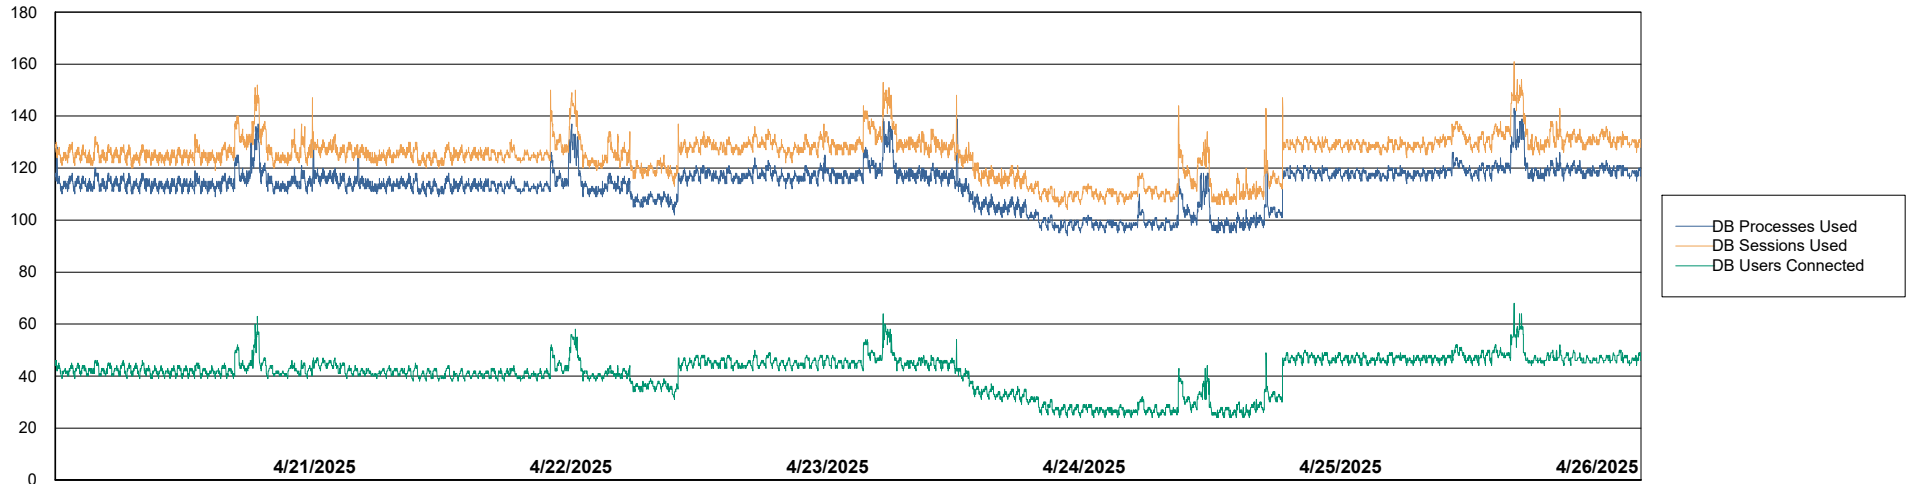

Database Performance LTS_PRD_CLSABSBI01_ABS1