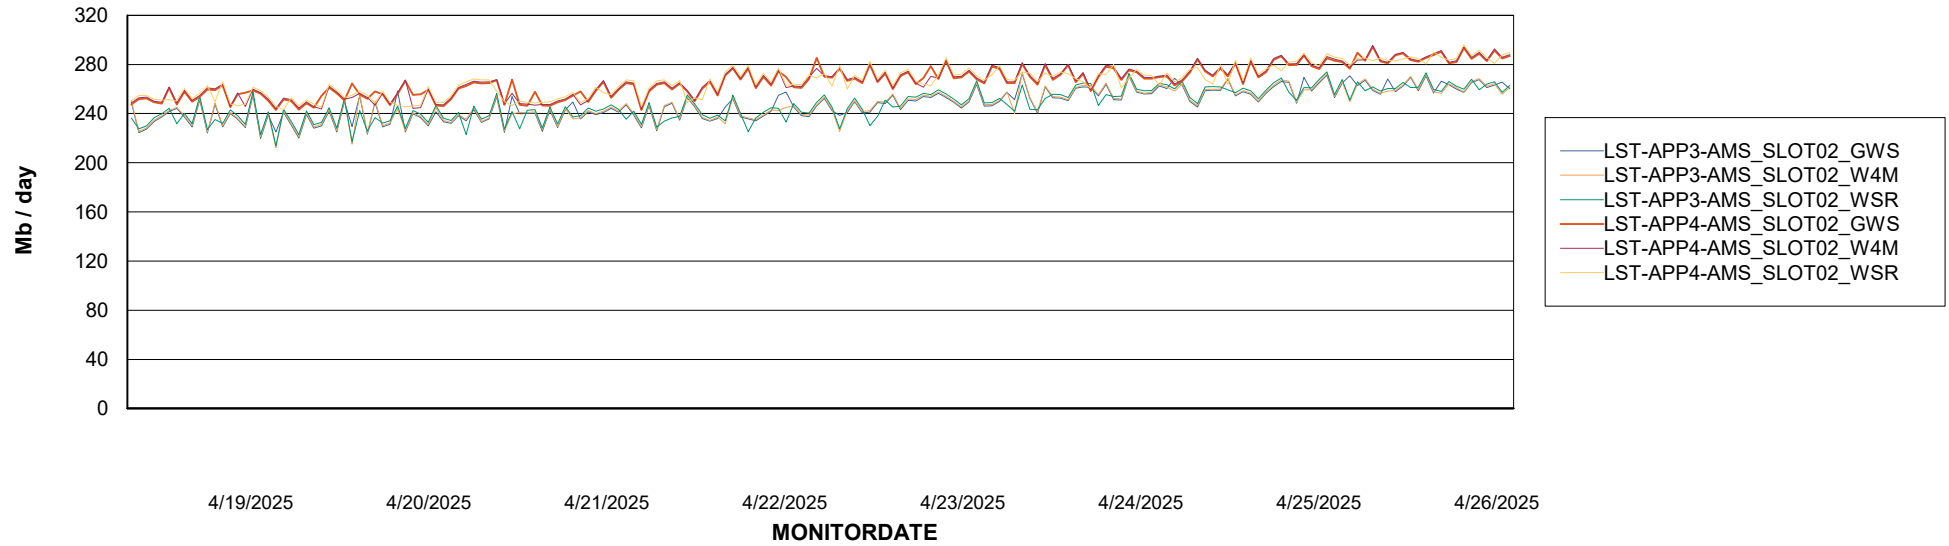

ABSSolute Web Component Services

Avg memory used per ABS Web component