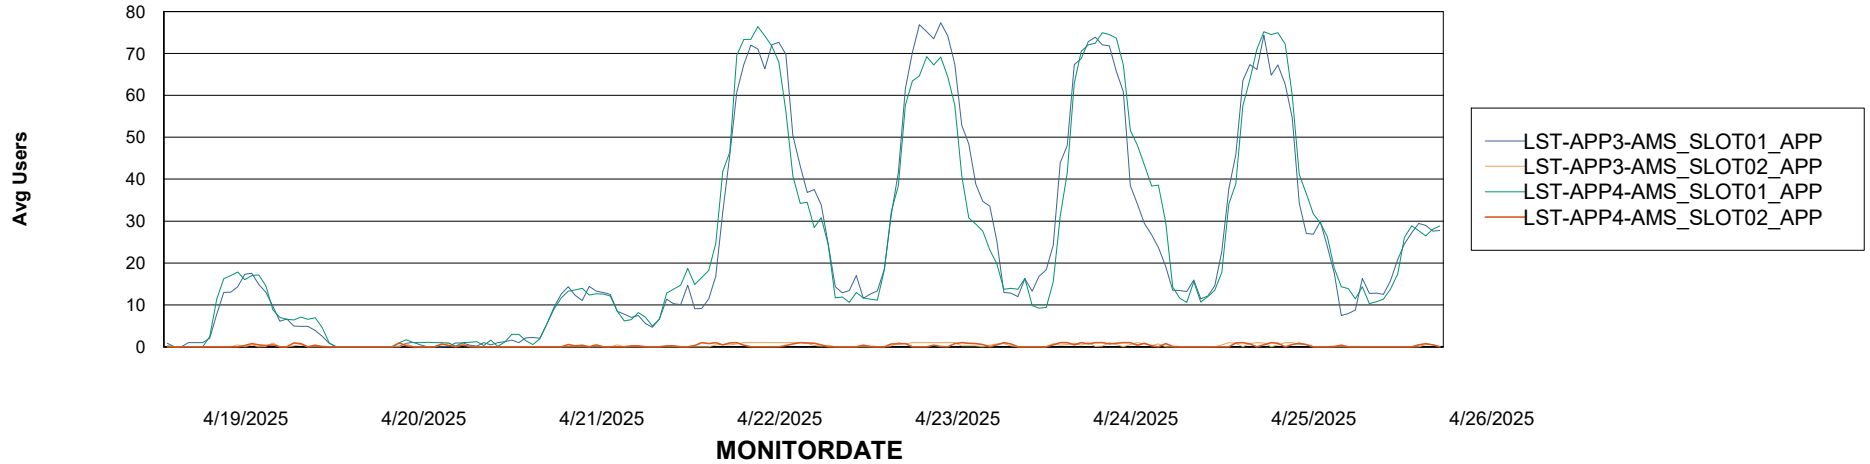

Avg users per day per ABS server