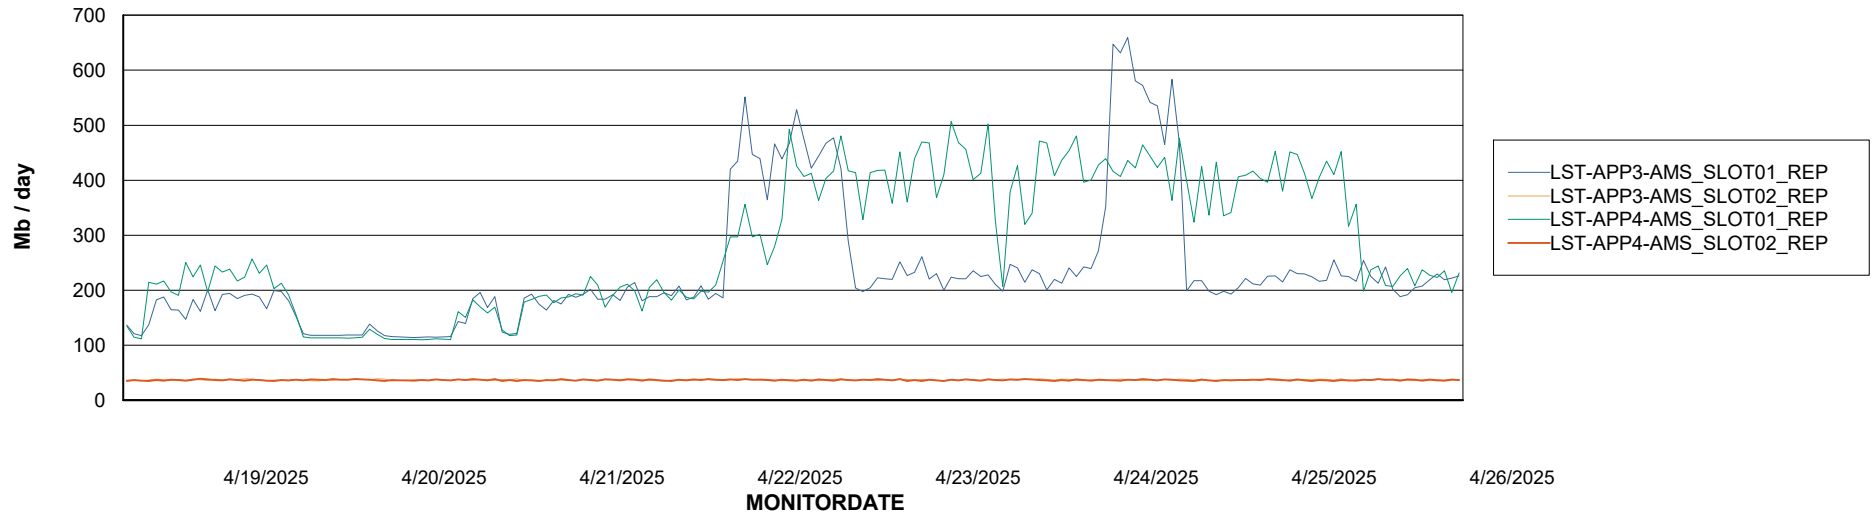

ABSSolute Application ReportServer Services

Avg memory used per ReportServer Service