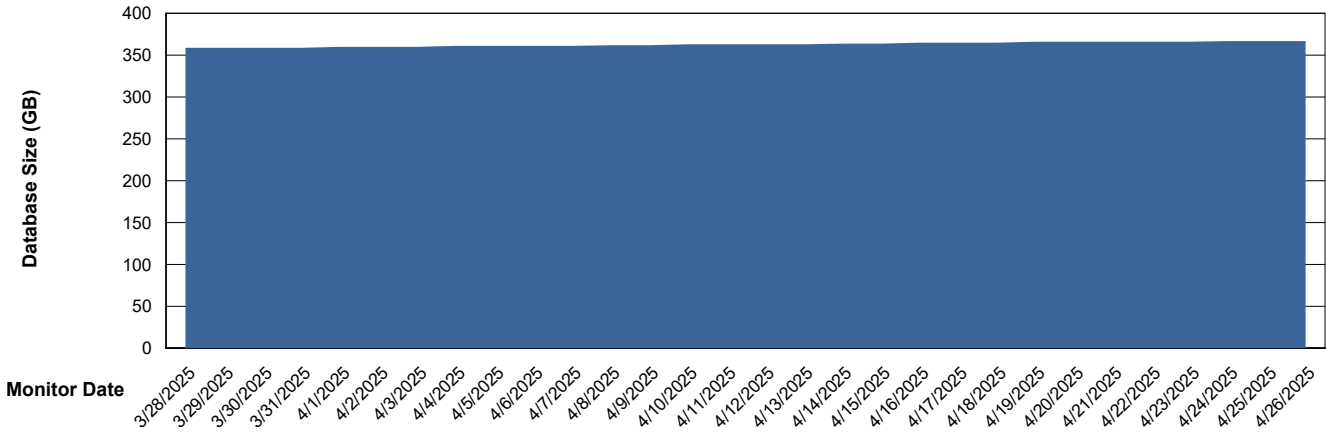

Database growth over last month

Database Tablespace LST-DBS3-AMS_DB_ABSME

Date	Tablespace Name	Filesize (Gb)	Usedsize (Gb)	Percentage free
4/26/2025	ABSDATA	419	339	19
	INDX	60	22	63
4/25/2025	ABSDATA	419	339	19
	INDX	60	22	63
4/24/2025	ABSDATA	419	339	19
	INDX	60	22	63
4/23/2025	ABSDATA	419	338	19
	INDX	60	22	63
4/22/2025	ABSDATA	419	338	19
	INDX	60	22	63
4/21/2025	ABSDATA	419	337	19
	INDX	60	22	63
4/20/2025	ABSDATA	419	337	19
	INDX	60	22	63