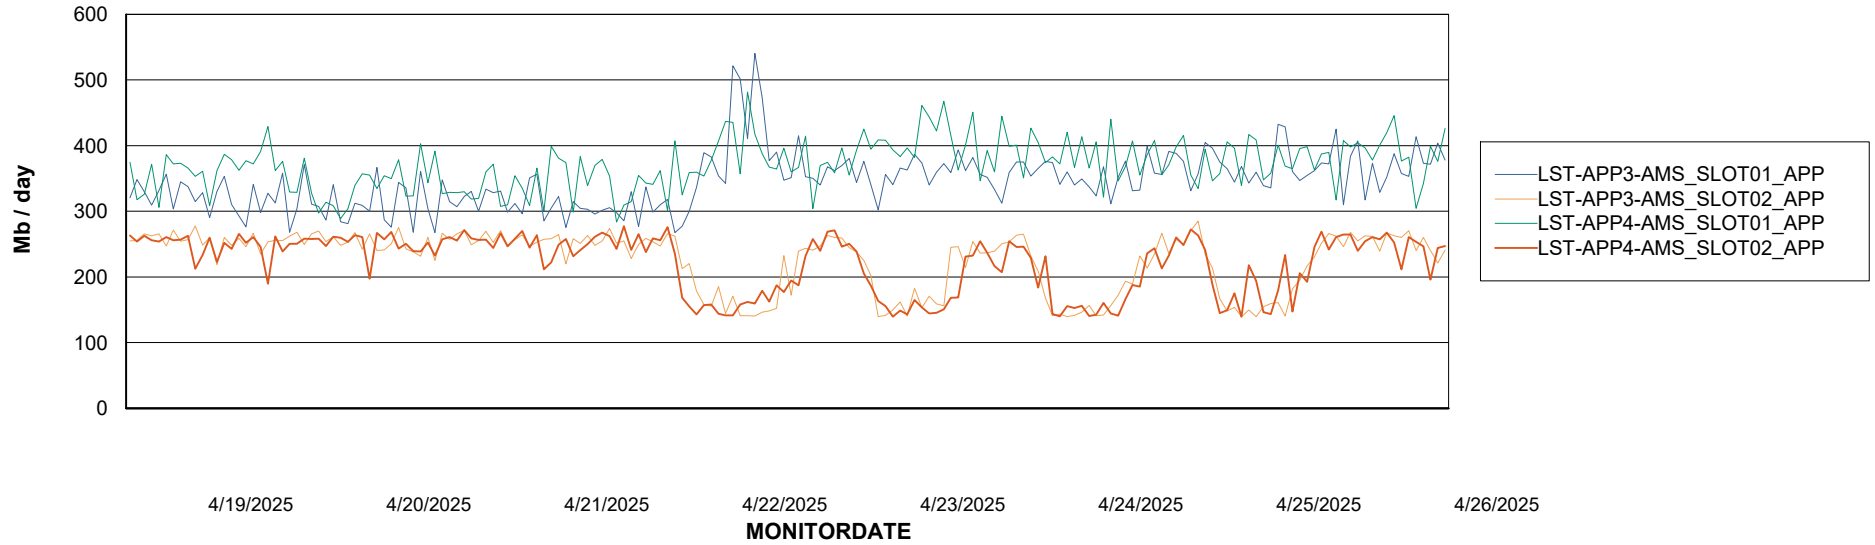

ABSSolute Application Server Services

Avg memory used per ABS Server Service