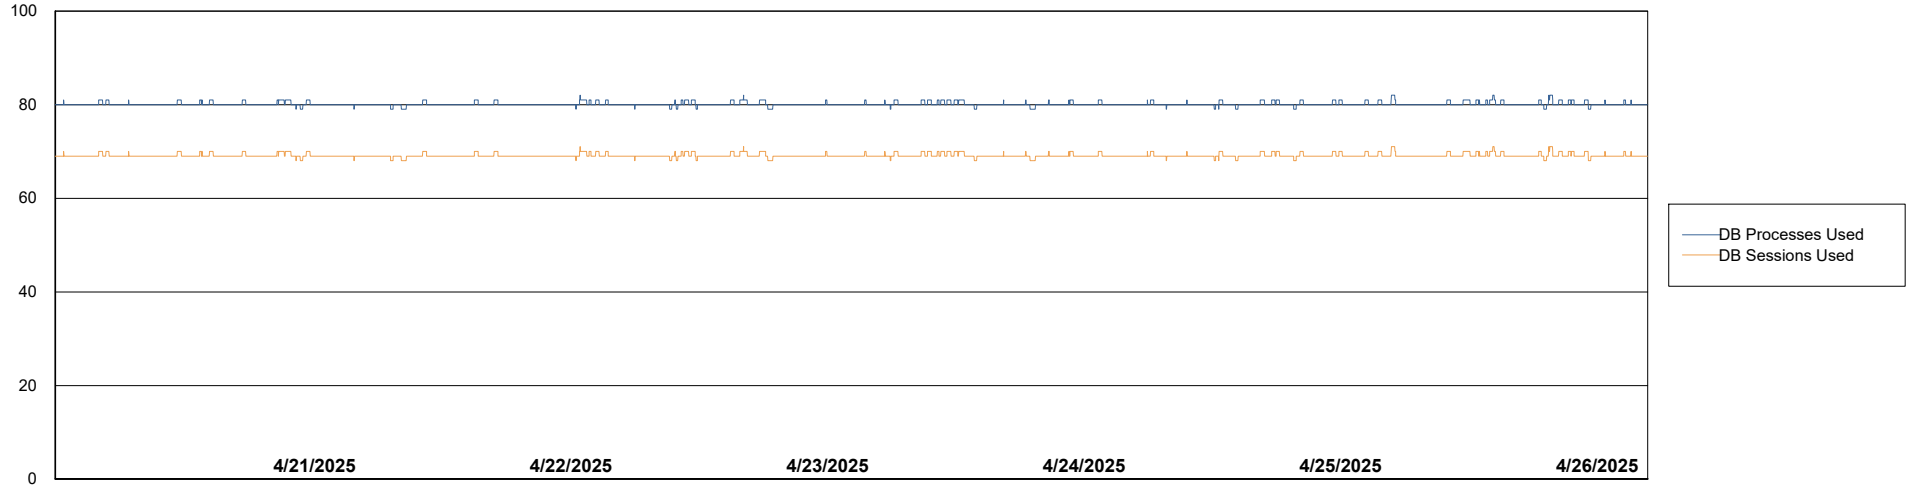

Database Performance LST-DBS4-AMS_DB_HSBABSME

DB Processes Max 1,000
DB Processes Max 0