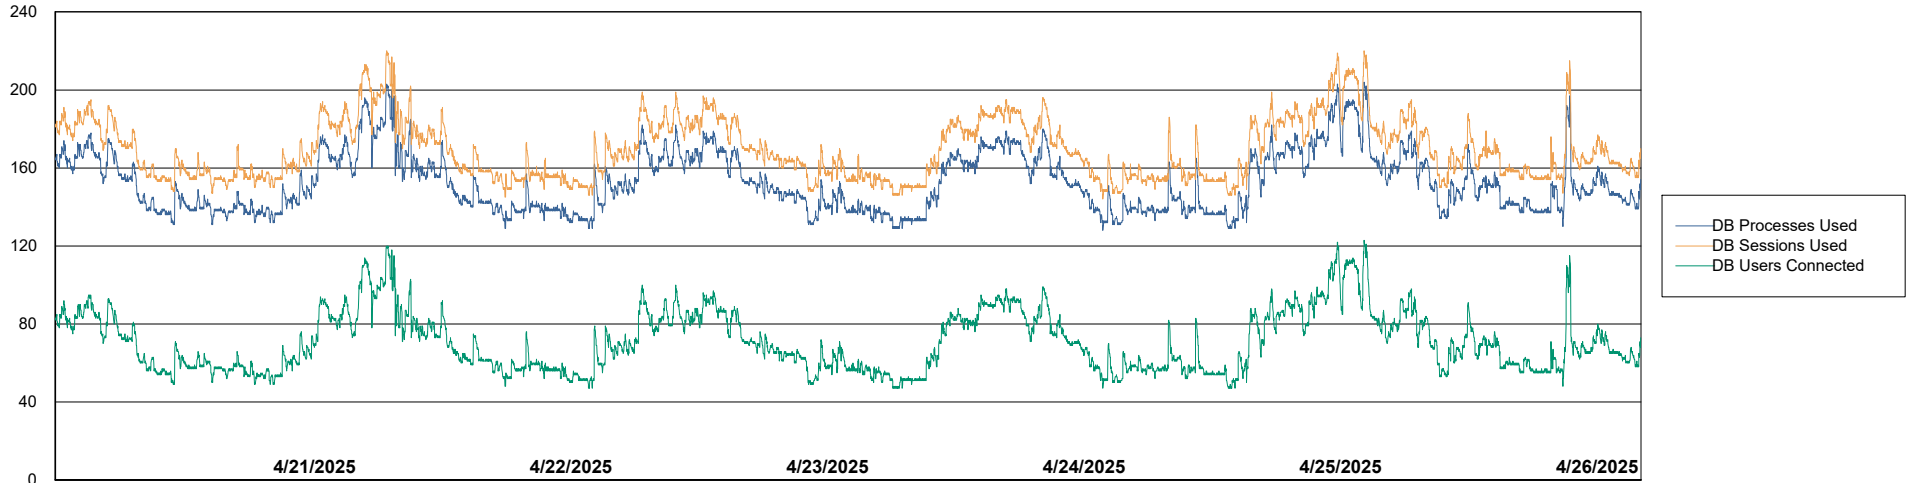

Database Performance LST-DBS6-AMS_DB_ABSEE2