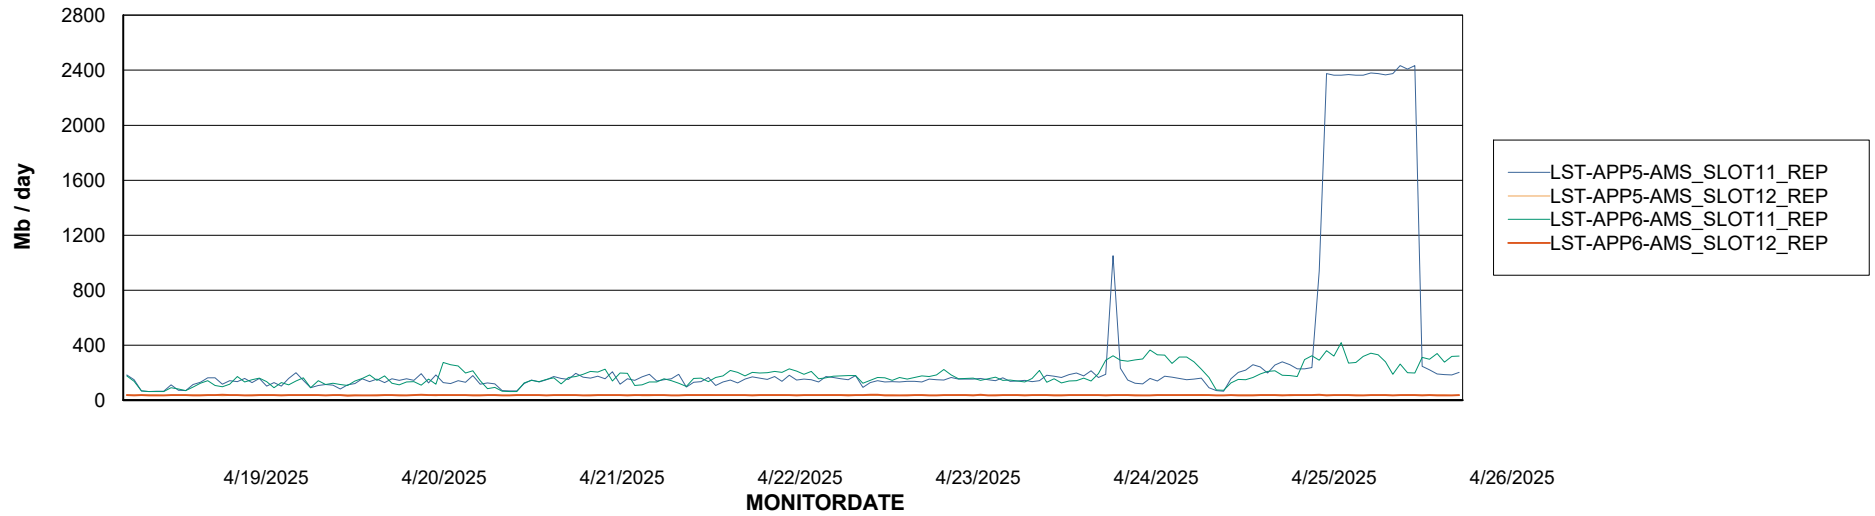

ABSSolute Application ReportServer Services

Avg memory used per ReportServer Service