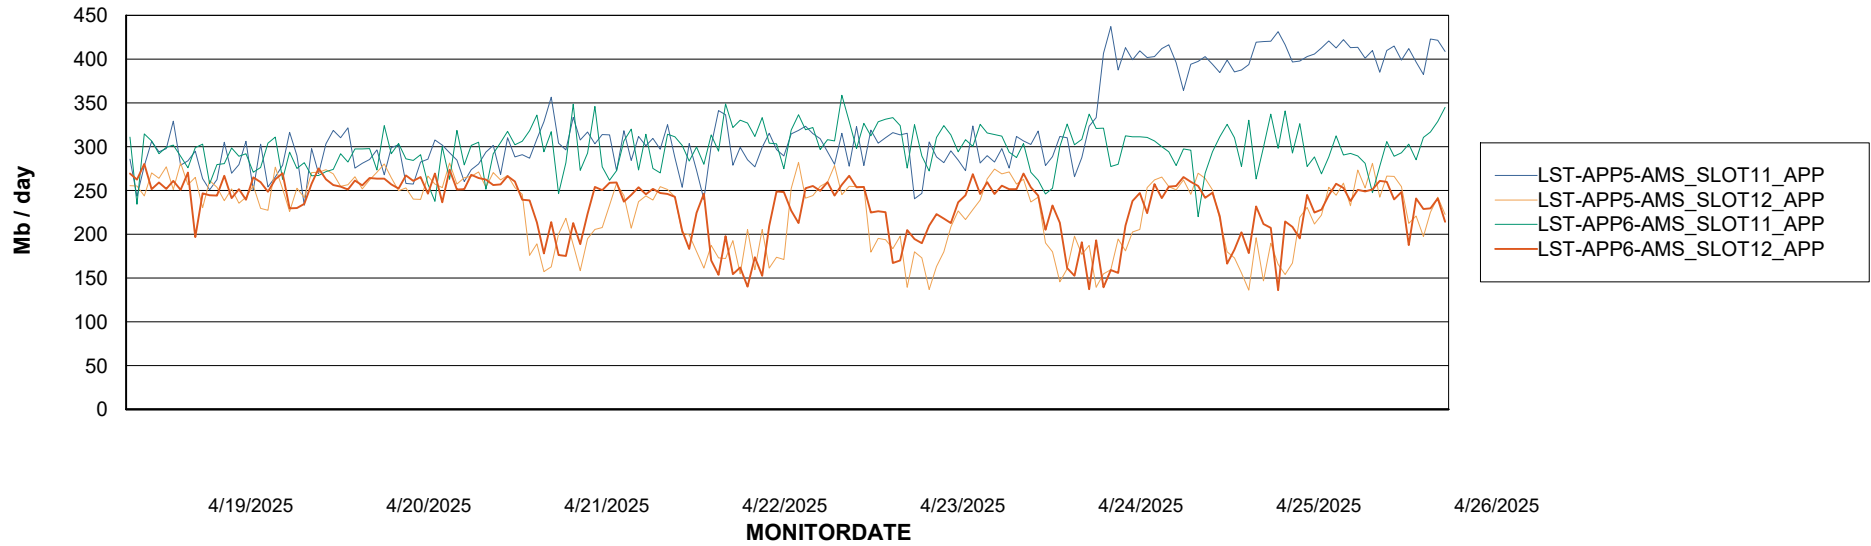

ABSSolute Application Server Services

Avg memory used per ABS Server Service