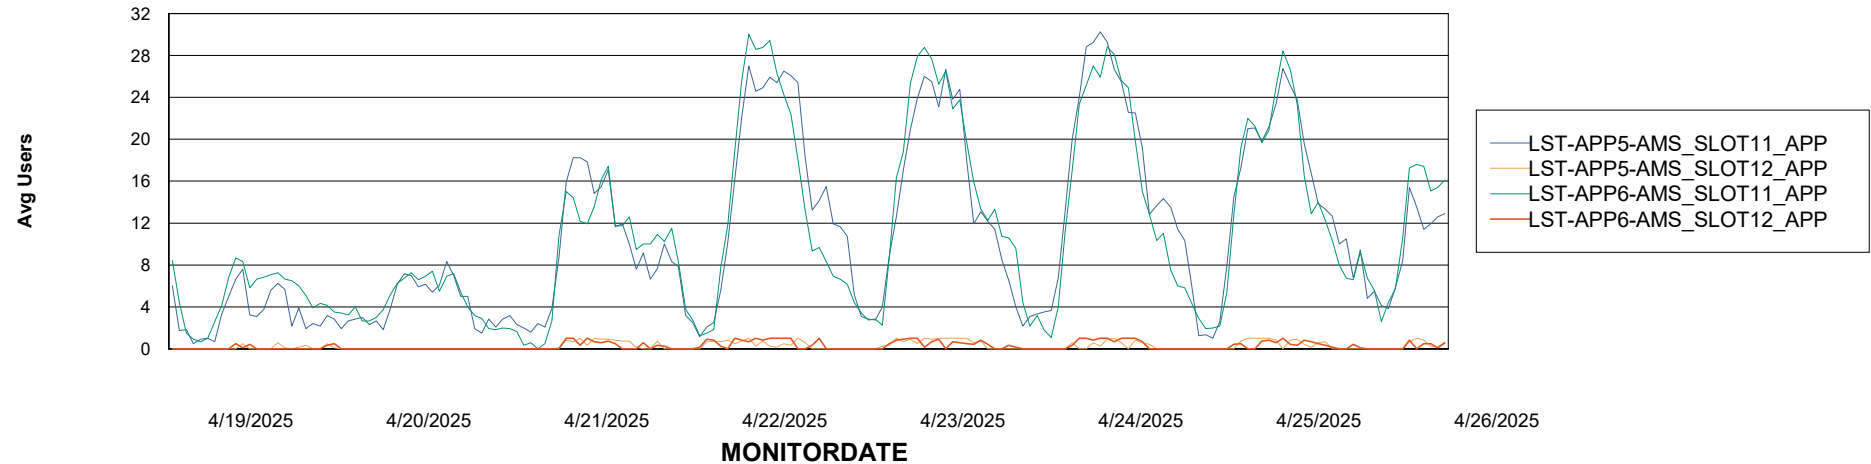

Weekly SLA Customer Report

Customer LST OCI AMS Production ABSEE2
Database ID 212

ABSSolute Application Server Services

Avg memory used per ABS Server Service

Avg users per day per ABS server

Weekly SLA Customer Report