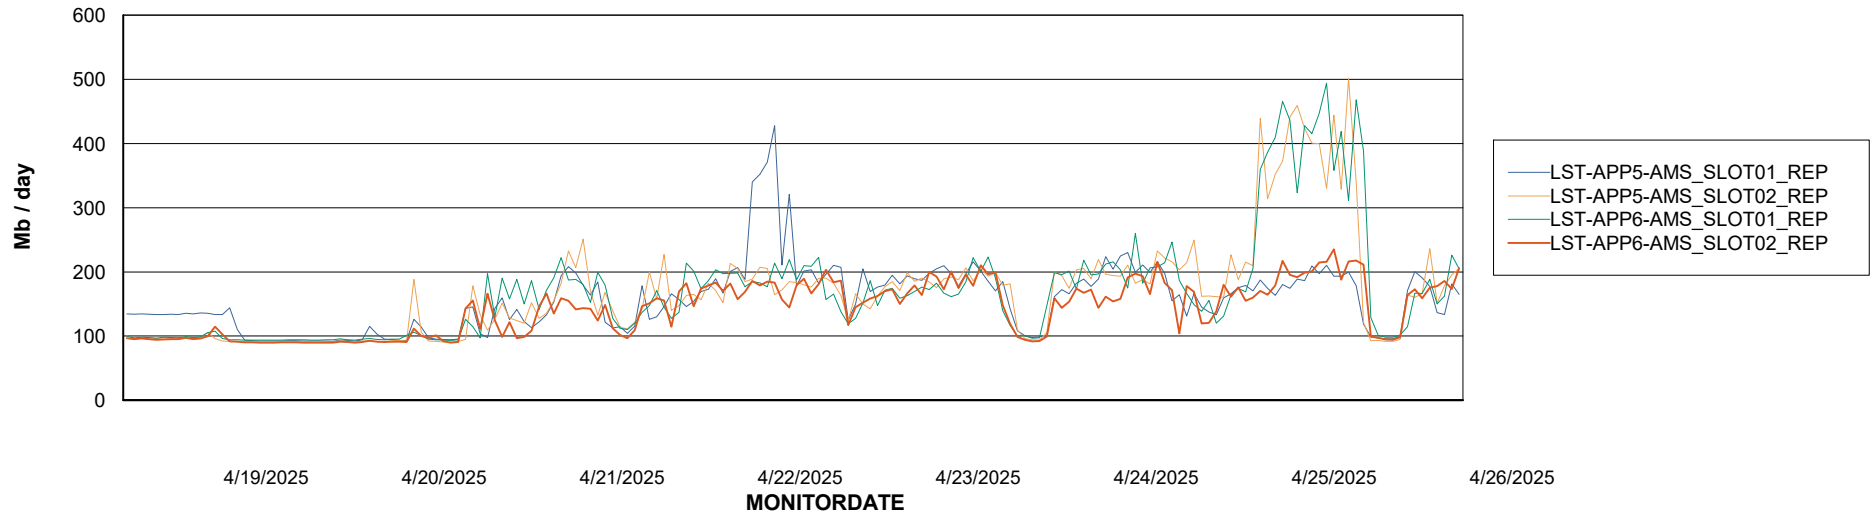

ABSSolute Application ReportServer Services

Avg memory used per ReportServer Service