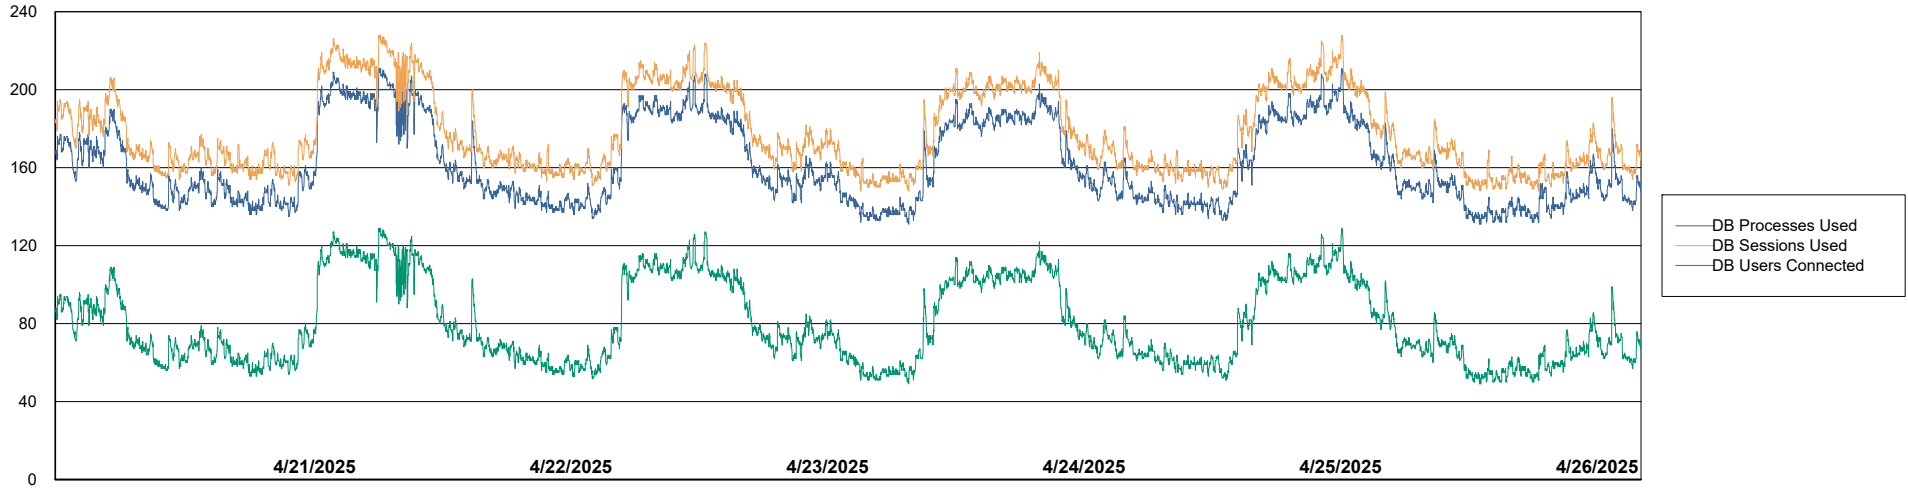

Database Performance LST-DBS5-AMS_DB_ABSEE