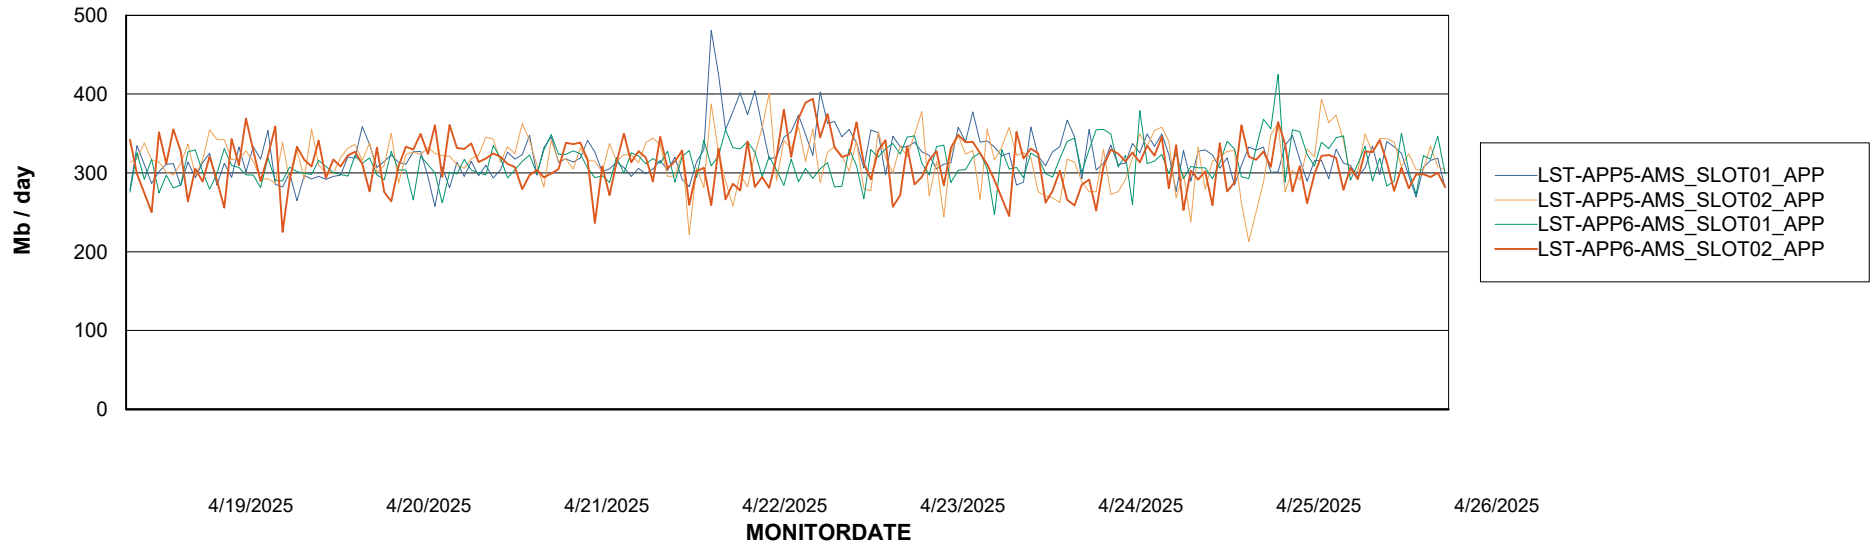

ABSSolute Application Server Services

Avg memory used per ABS Server Service