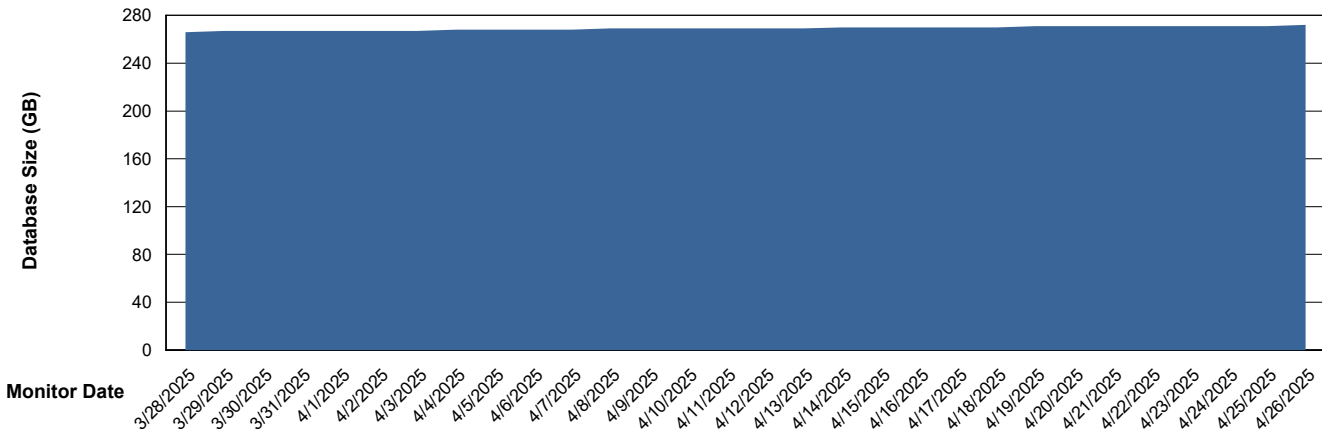

DATABASE SIZE LST-DBS5-AMS_DB_ABSEE

Database growth over last month