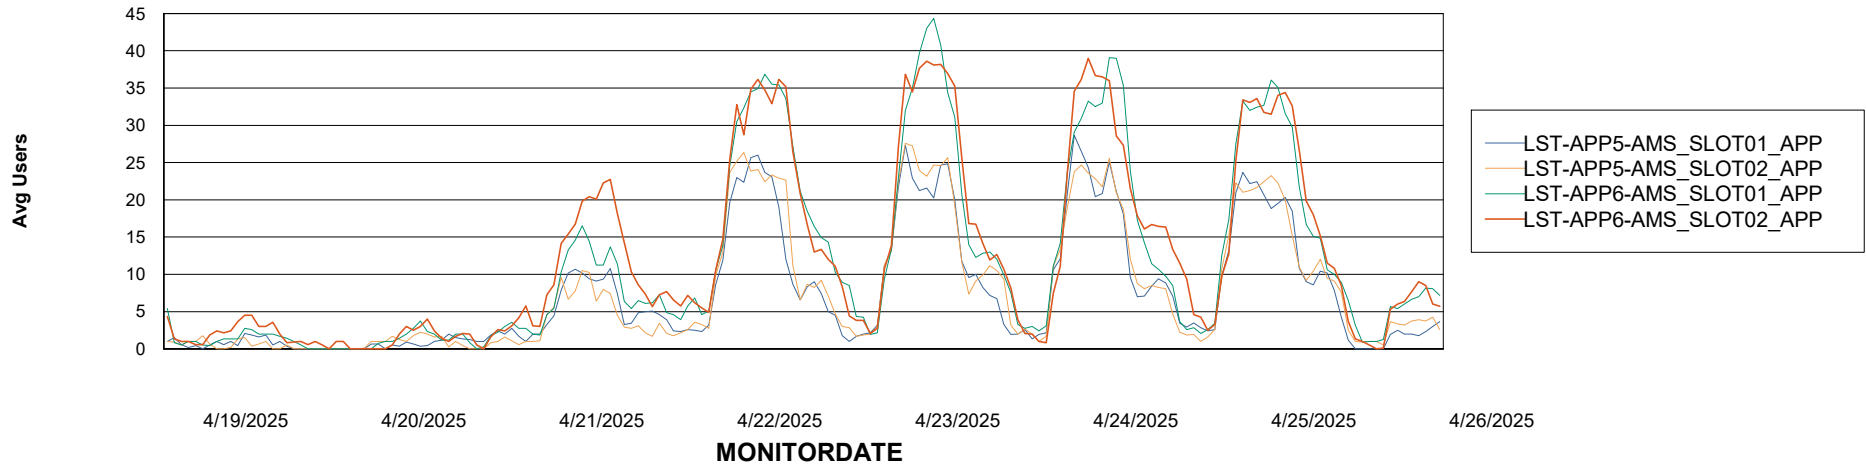

Weekly SLA Customer Report

Customer LST OCI AMS Production ABSEE
Database ID 206

ABSSolute Application Server Services

Avg memory used per ABS Server Service

Avg users per day per ABS server

Weekly SLA Customer Report