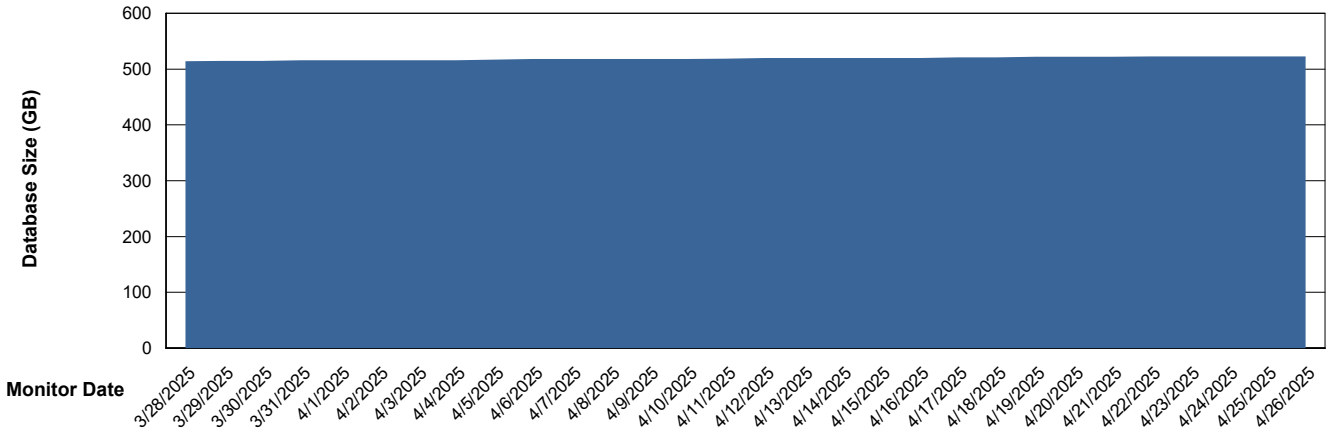

Database growth over last month

Database Tablespace LSS_CHINA_PRD_liazcne2VMProdABSSoluteDB1_ABS1

Date	Tablespace Name	Filesize (Gb)	Usedsize (Gb)	Percentage free
4/26/2025	ABSDATA	564	467	17
	INDX	42	34	20
4/25/2025	ABSDATA	564	467	17
	INDX	42	34	20
4/24/2025	ABSDATA	564	467	17
	INDX	42	34	20
4/23/2025	ABSDATA	554	467	16
	INDX	42	34	20
4/22/2025	ABSDATA	554	467	16
	INDX	42	33	20
4/21/2025	ABSDATA	554	466	16
	INDX	42	33	20
4/20/2025	ABSDATA	554	466	16
	INDX	42	33	20