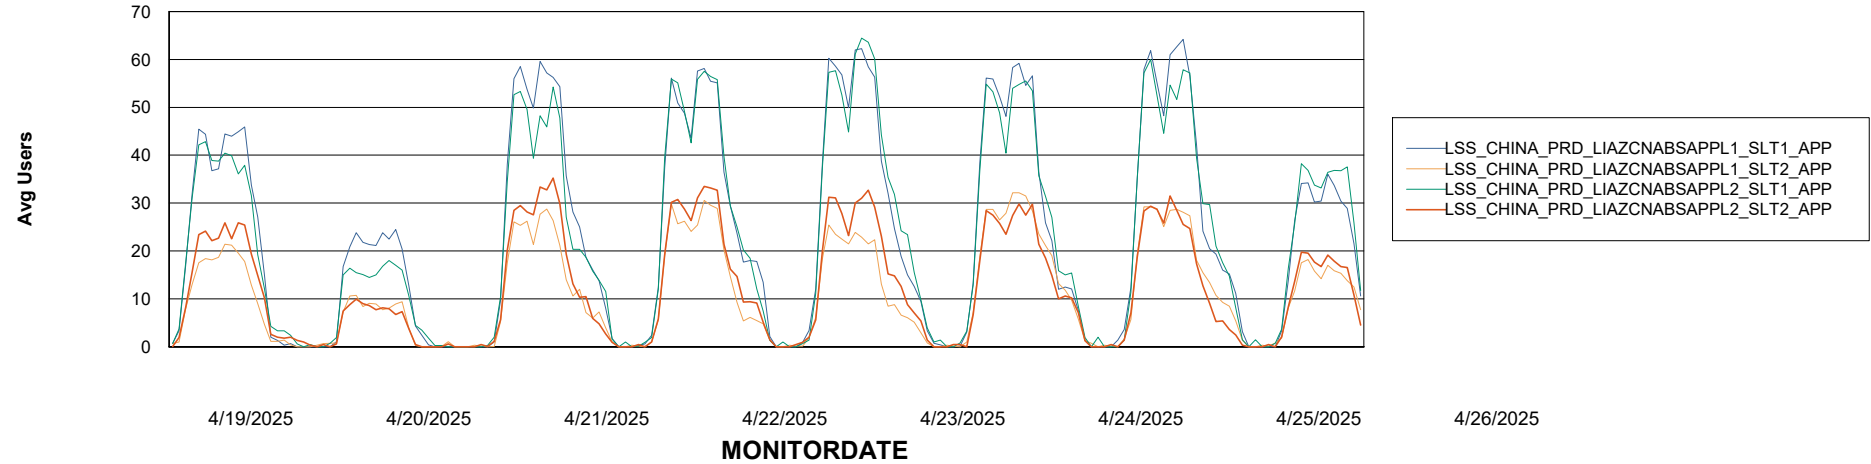

Avg users per day per ABS server