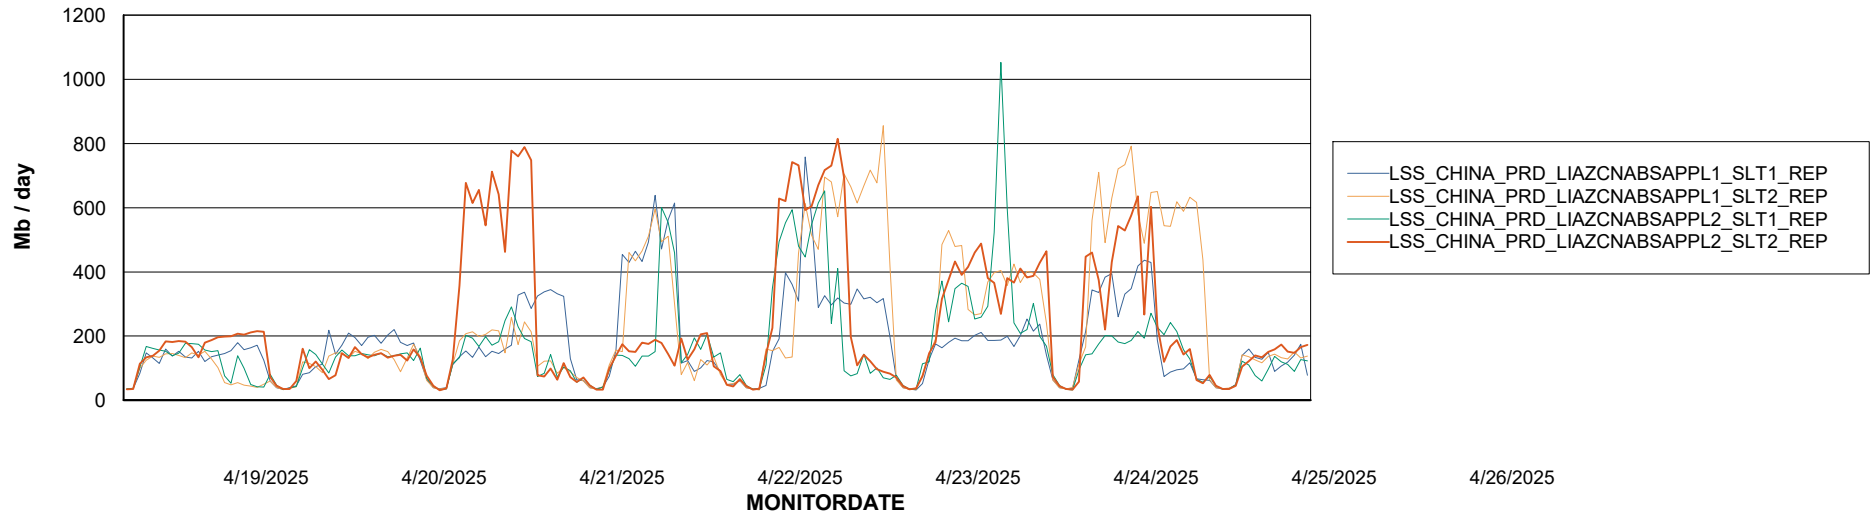

ABSSolute Application ReportServer Services

Avg memory used per ReportServer Service