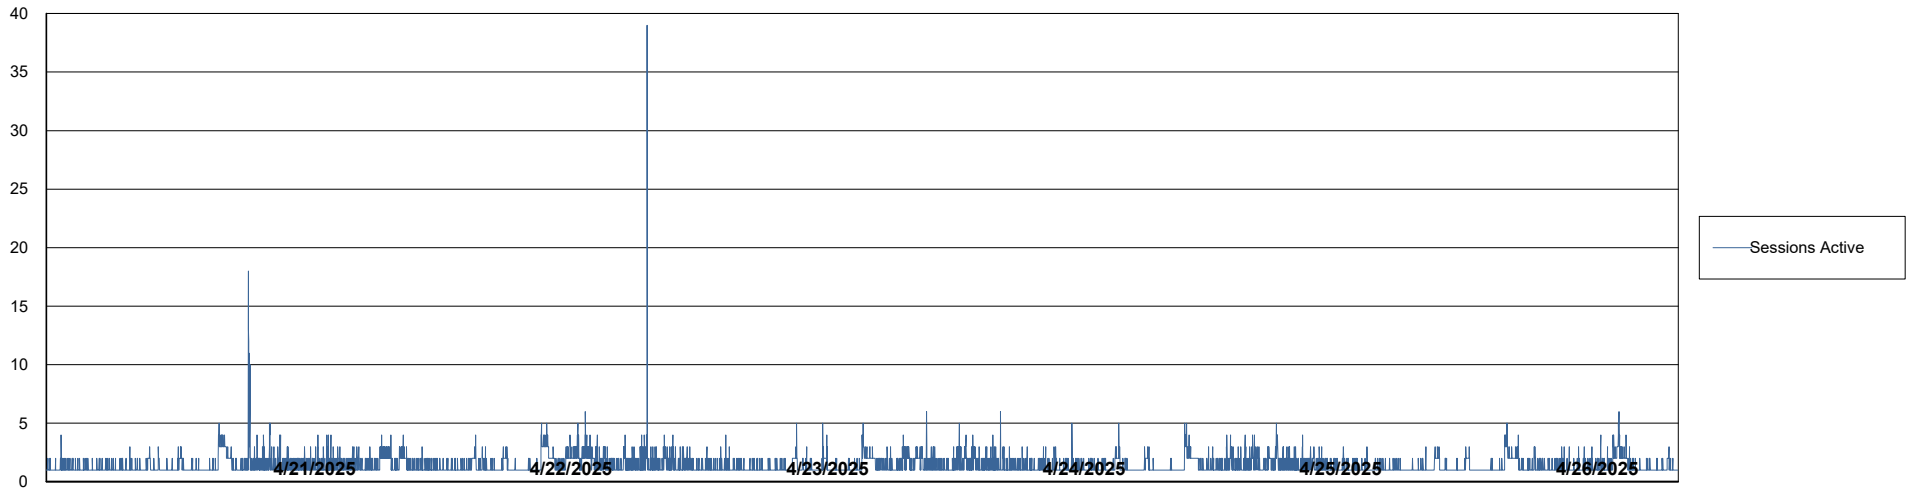

Database Performance LSS_CHINA_PRD_liazcne2VMProdABSSoluteDB1_ABS1