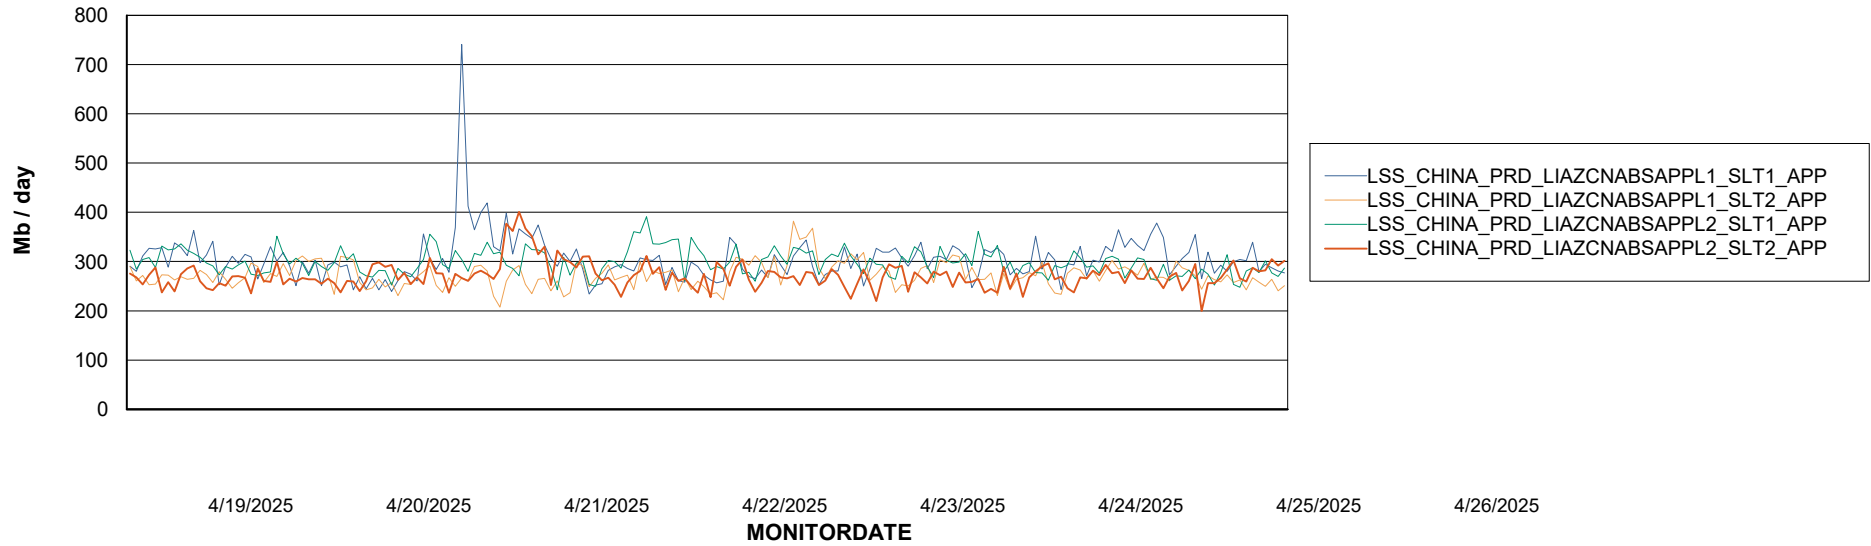

ABSSolute Application Server Services

Avg memory used per ABS Server Service