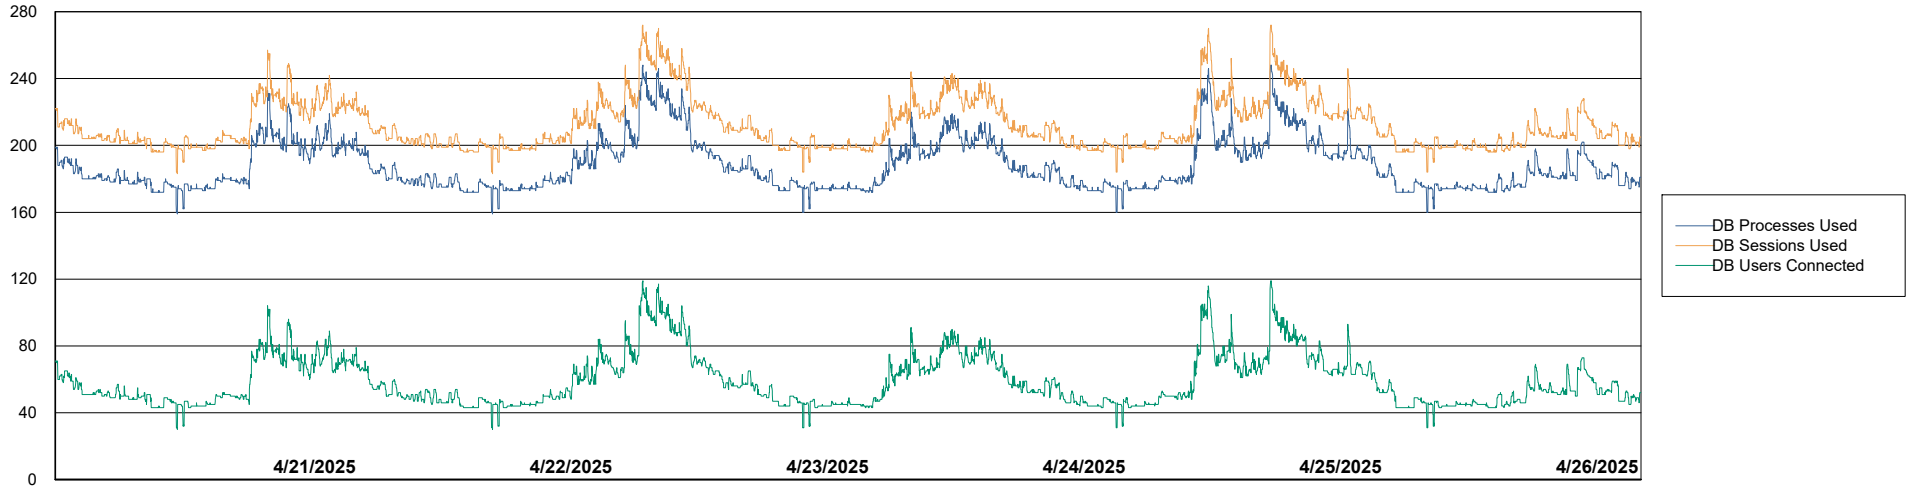

Database Performance LSS_CHINA_PRD_liazcne2VMProdABSSoluteDB1_ABS1