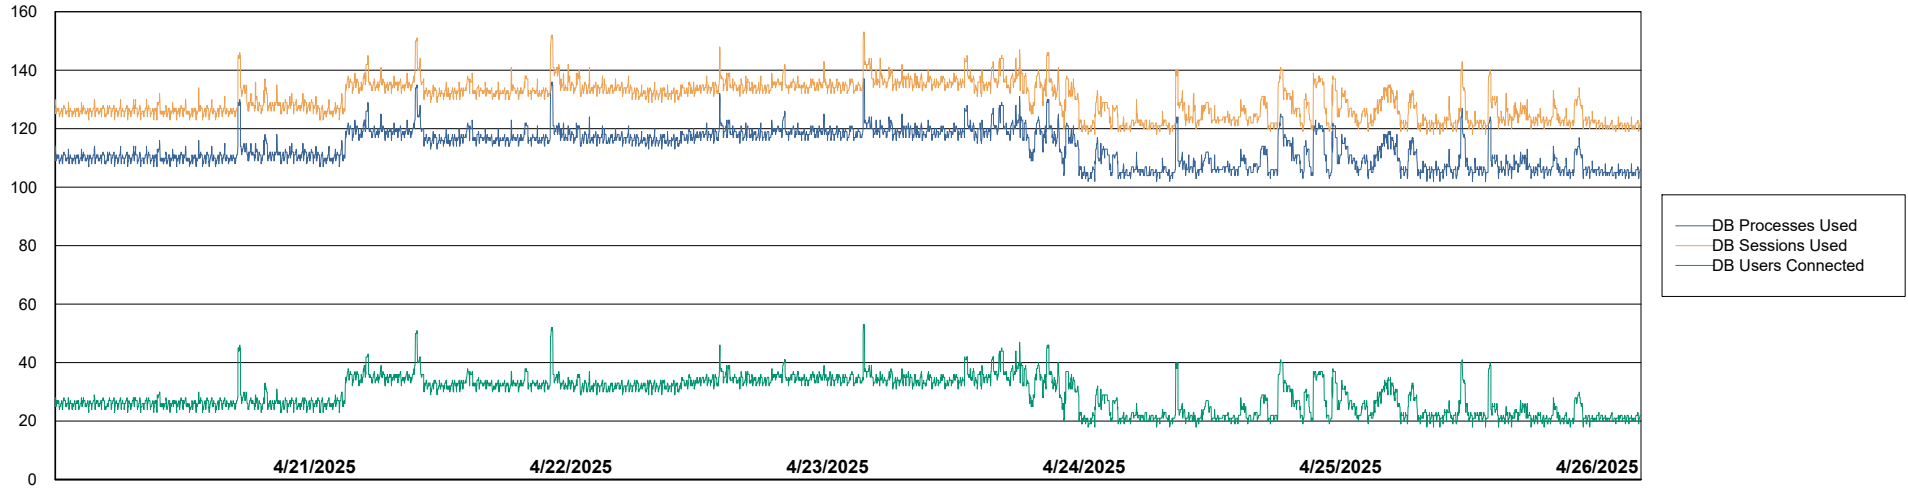

Weekly SLA Customer Report

Customer KLH_Production (24/7)
Database ID 139

Database Performance Future Live KLH_PRD_SRSBIDB02_ABS1

Weekly SLA Customer Report

Customer KLH_Production (24/7)
Database ID 139

Database Performance KLH_PRD_SRSBIDB01_ABS1