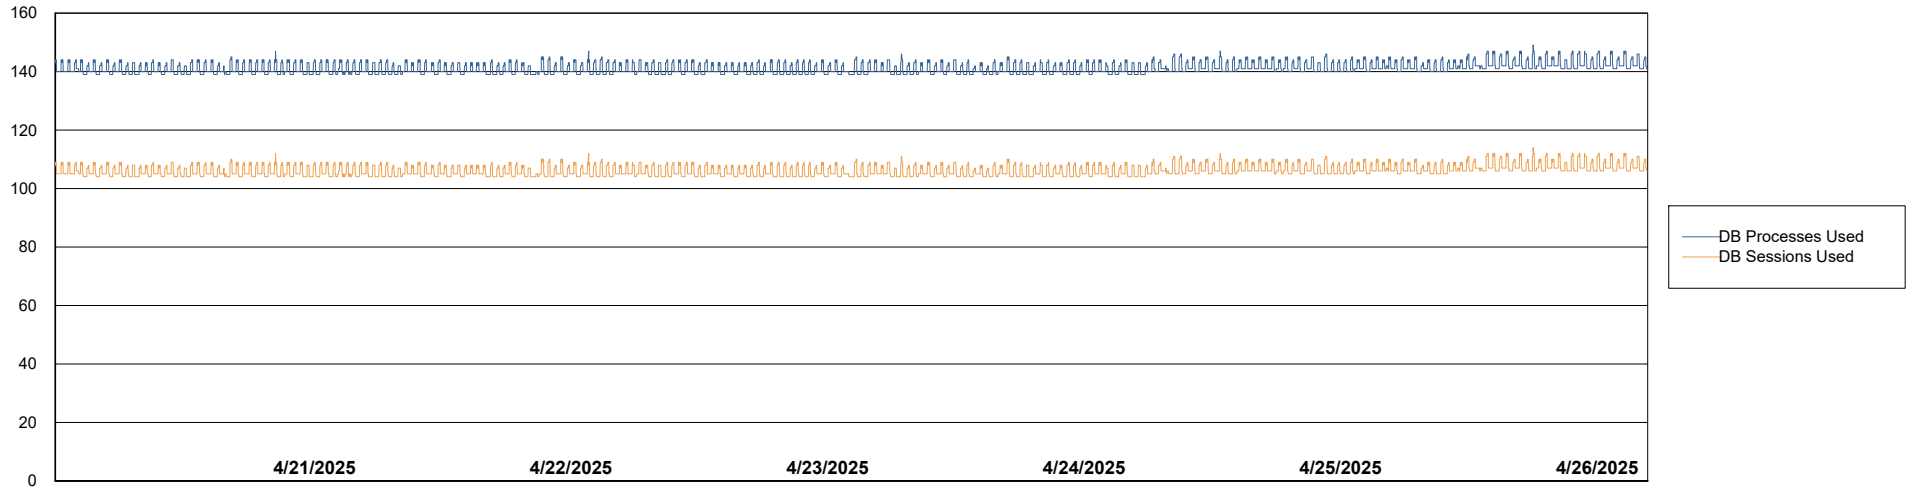

Database Performance KLH_PRD_SRSD02_HSBABS1

DB Processes Max 1,000
DB Processes Max 4
DB Processes Max 0