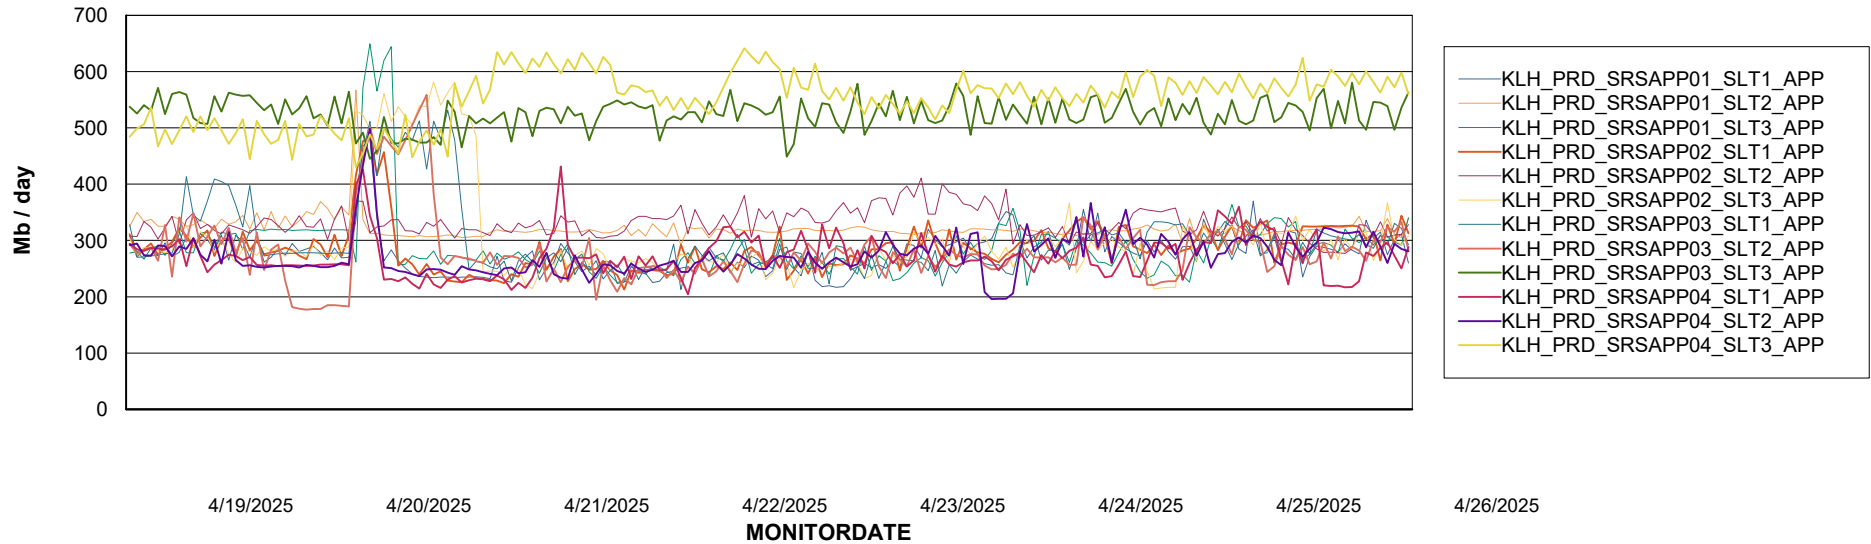

ABSSolute Application Server Services

Avg memory used per ABS Server Service