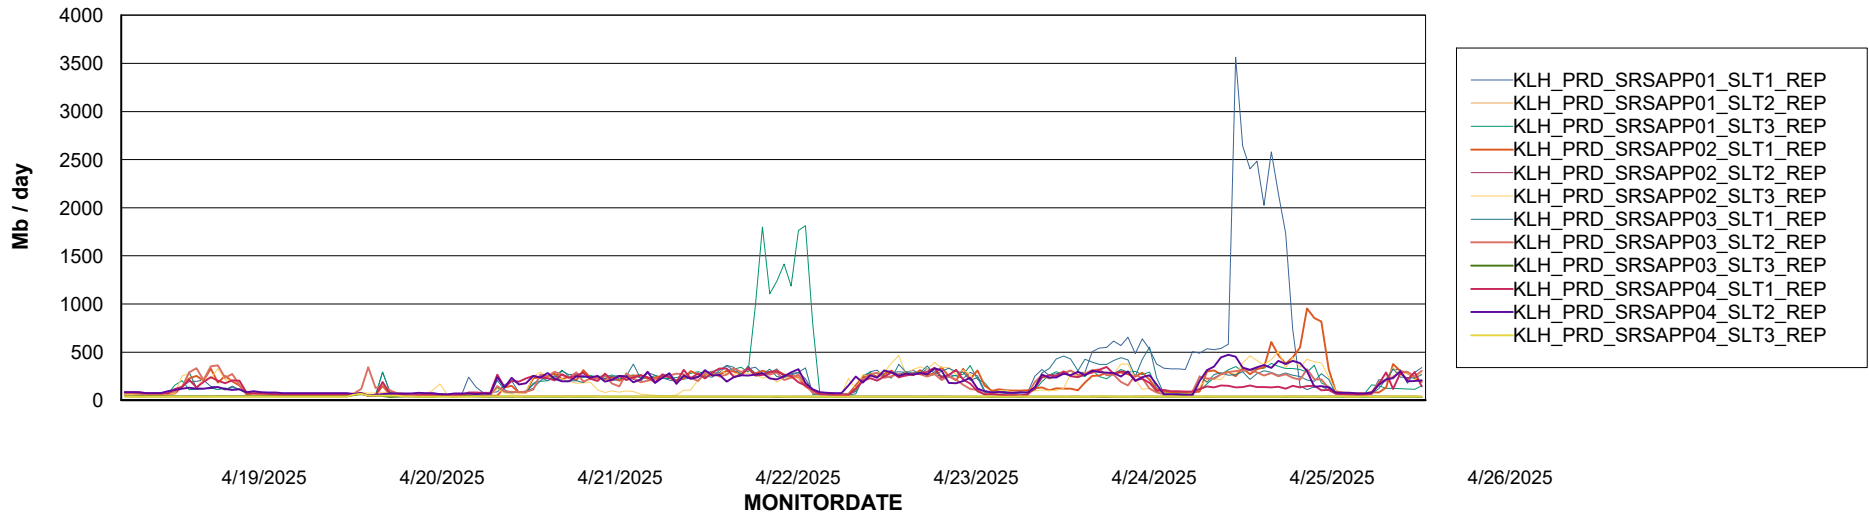

ABSSolute Application ReportServer Services

Avg memory used per ReportServer Service