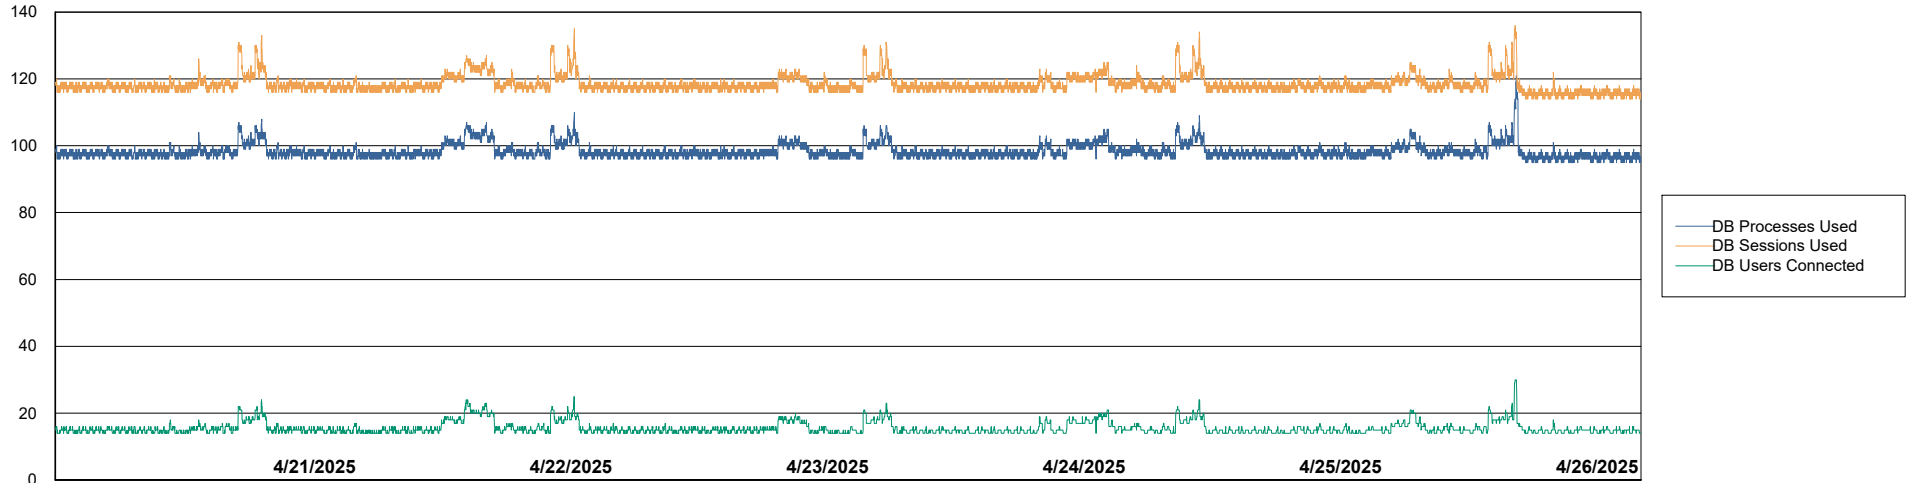

Weekly SLA Customer Report

Customer KLH_Production (24/7)
Database ID 139

Database Performance Future Live KLH_PRD_SRSBIDB02_ABS1

Weekly SLA Customer Report

Customer KLH_Production (24/7)
Database ID 139

Database Performance KLH_PRD_SRSBIDB01_ABS1