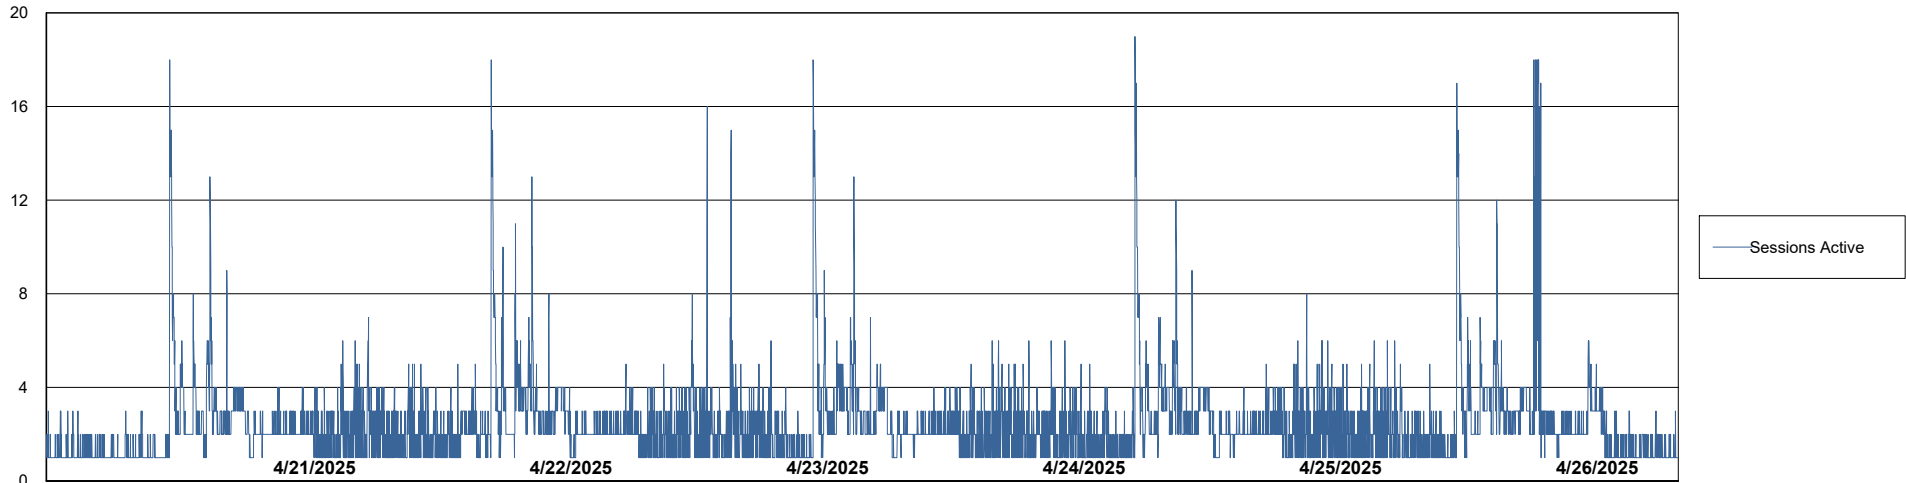

Database Performance KLH_PRD_SRSDDB01_ABS1