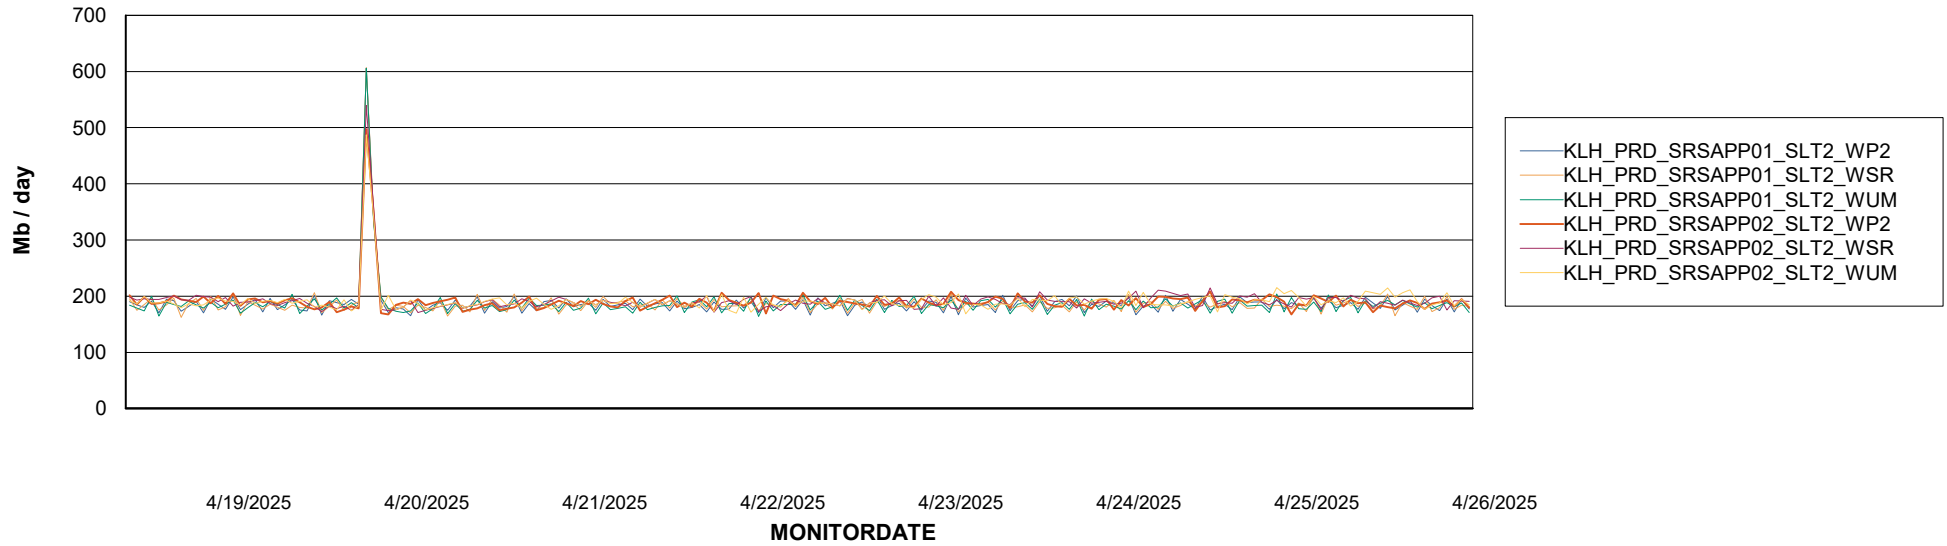

ABSolute Web Component Services

Avg memory used per ABS Web component