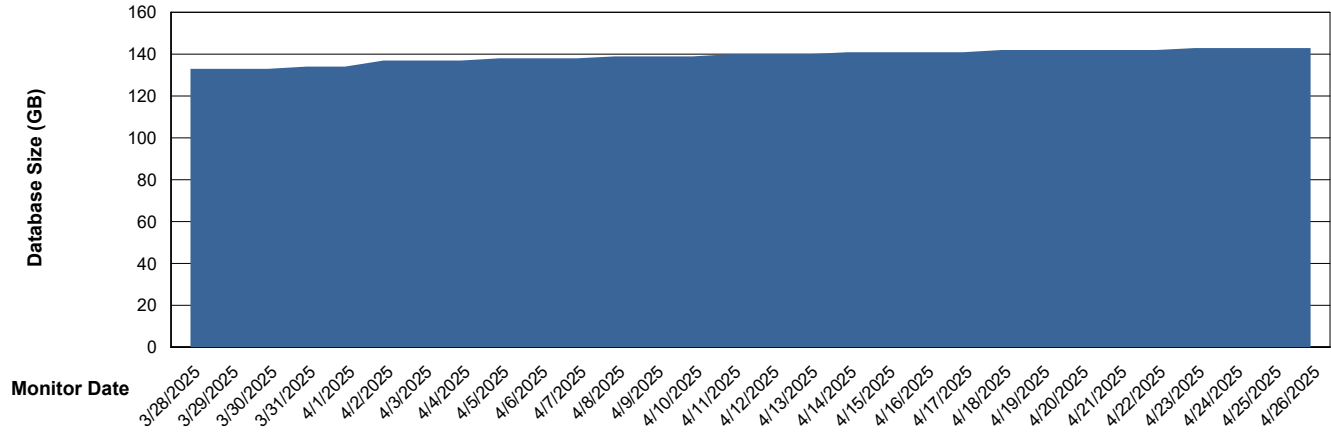

DB Processes Max 1,000
DB Processes Max 4
DB Processes Max 0

Weekly SLA Customer Report

Customer KLH_Production (24/7)
Database ID 139

DATABASE SIZE Future Live KLH_PRD_SRSBIDB02_ABS1

Database growth over last month

DATABASE SIZE KLH_PRD_SRSBIDB01_ABS1

Database growth over last month

Weekly SLA Customer Report

Customer KLH_Production (24/7)
Database ID 139

DATABASE SIZE KLH_PRD_SRSDDB01_ABS1

Database growth over last month