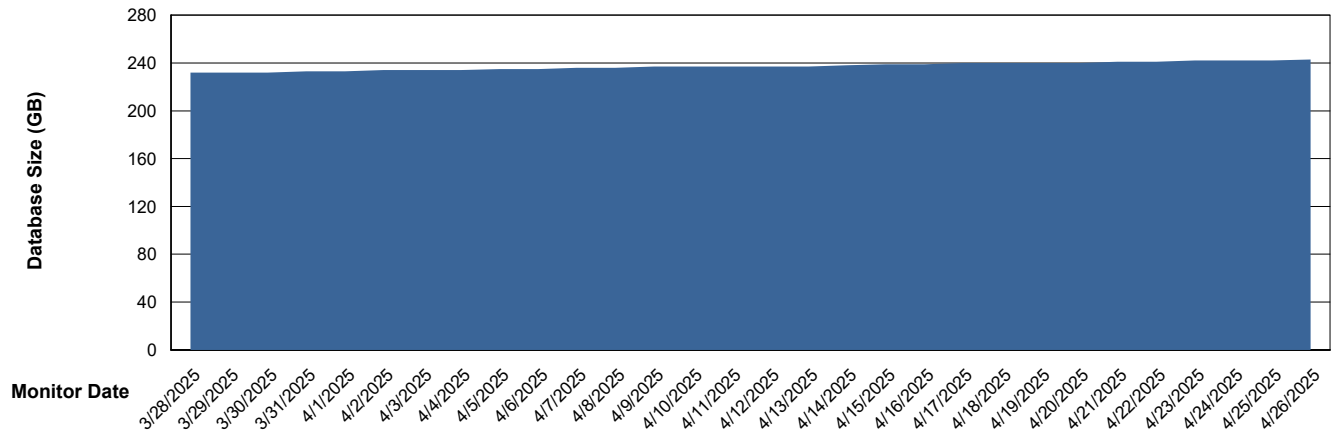

DATABASE SIZE KLH_PRD_SRSBIDB01_ABS1

Database growth over last month