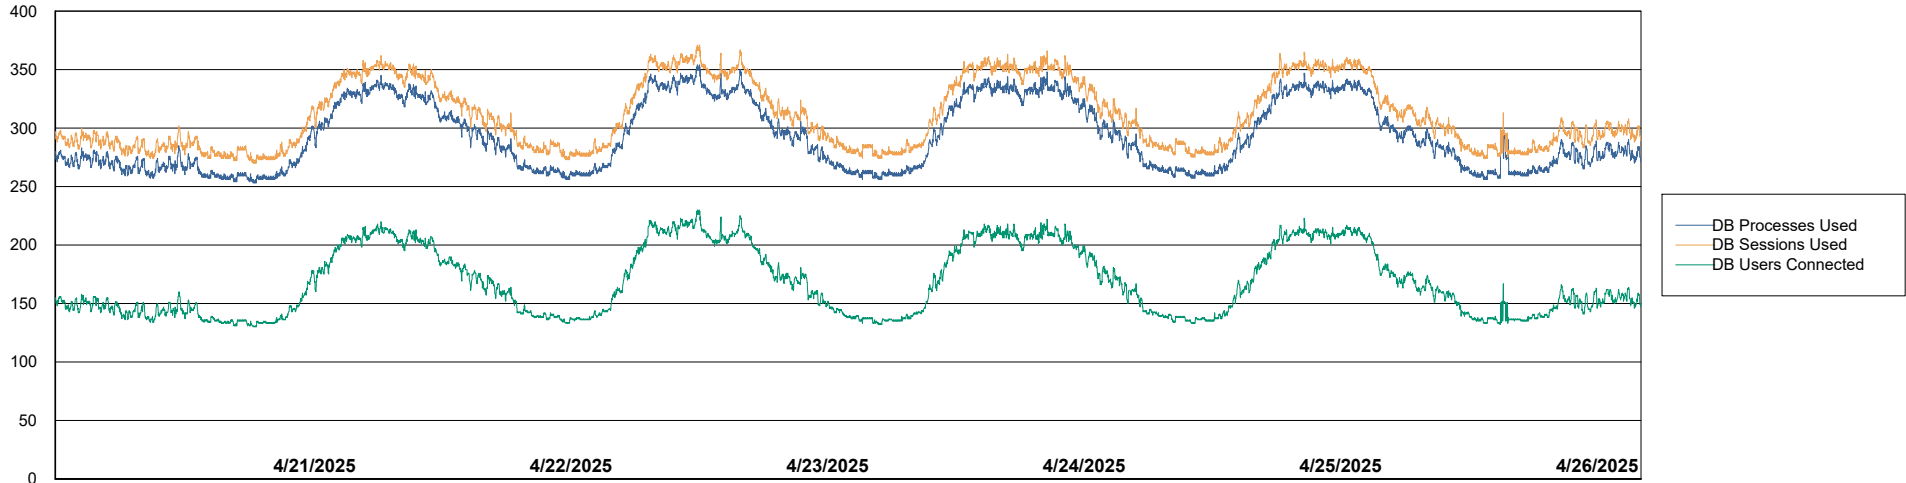

Database Performance KLH_PRD_SRSDDB01_ABS1