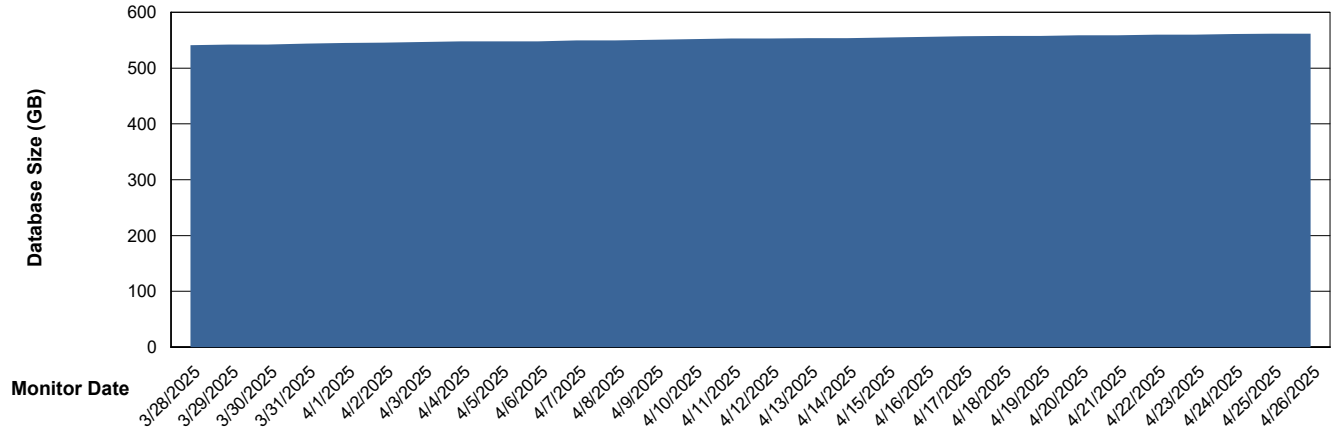

DATABASE SIZE KLH_PRD_SRSBIDB01_ABS1

Database growth over last month

Weekly SLA Customer Report

Customer KLH_Production (24/7)
Database ID 139

DATABASE SIZE KLH_PRD_SRSDDB01_ABS1

Database growth over last month