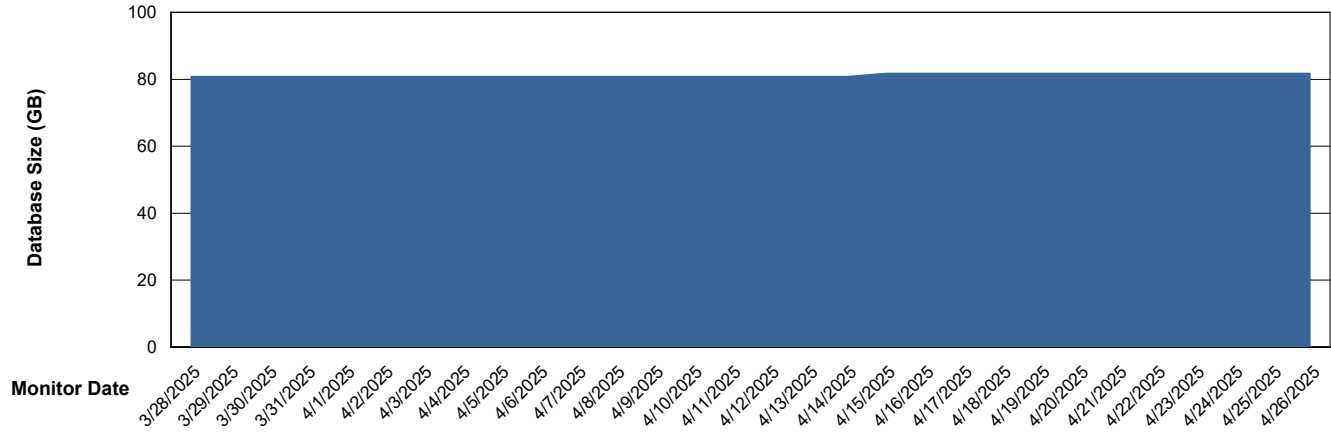

DATABASE SIZE KLA_PRD_KLAHQORA05_DB_ABS1

Database growth over last month