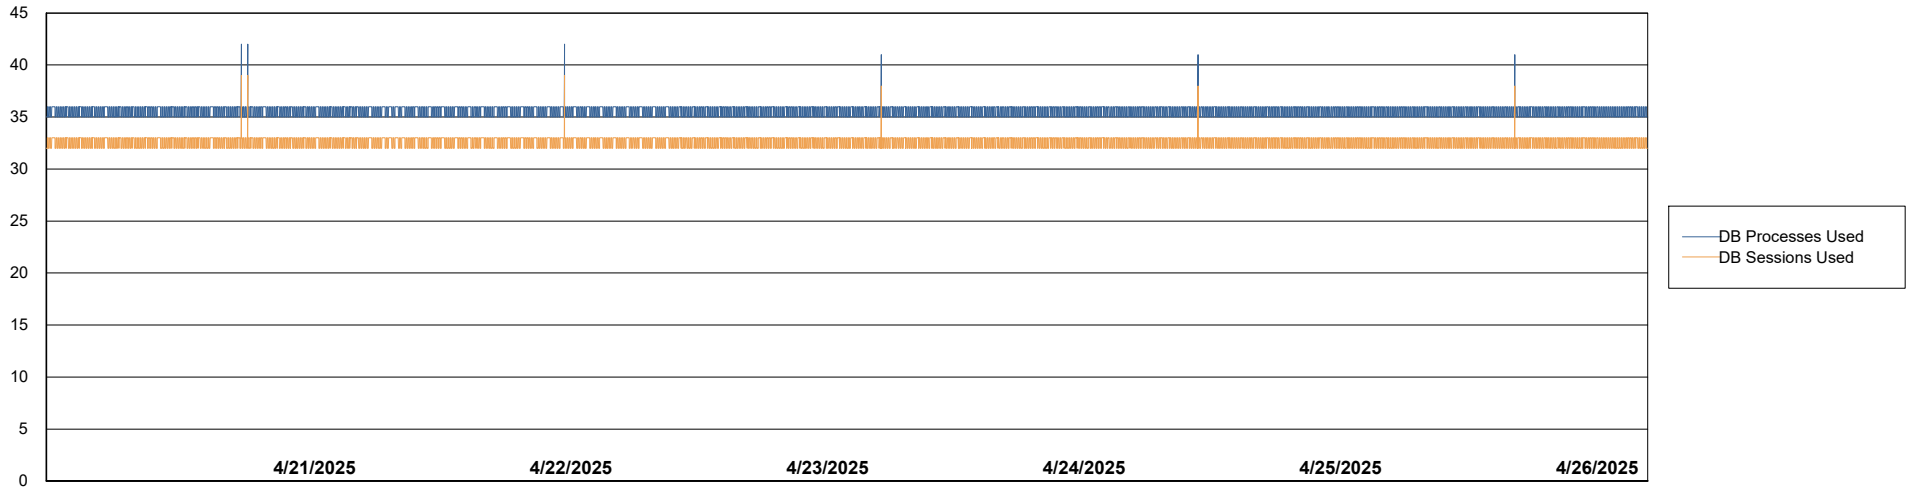

Database Performance KLA_STB_KLAHQORA06_DB_HSBABS1

DB Processes Max 1,000