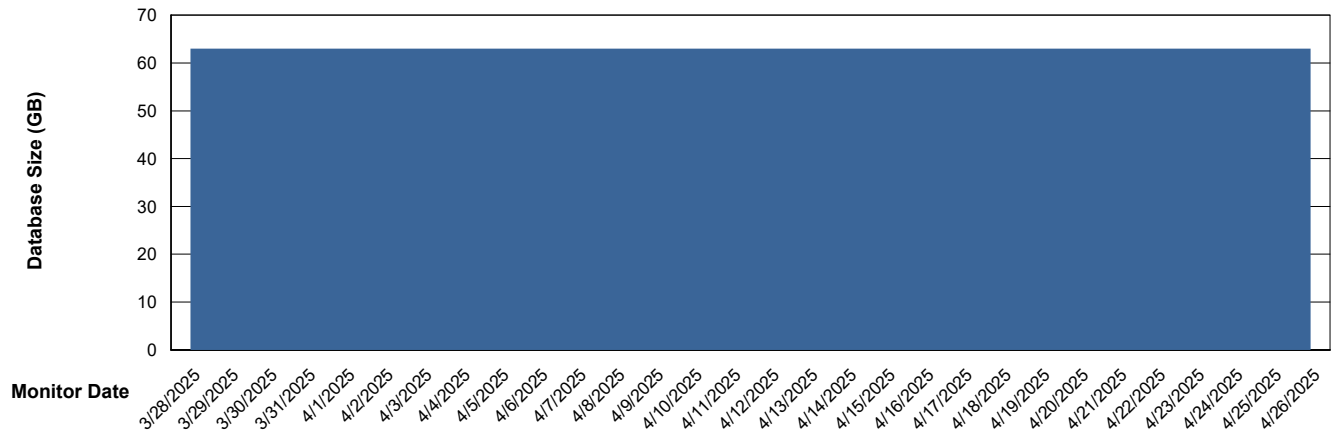

DATABASE SIZE KLA_TST_KLAHQORA06_DB_ABST

Database growth over last month