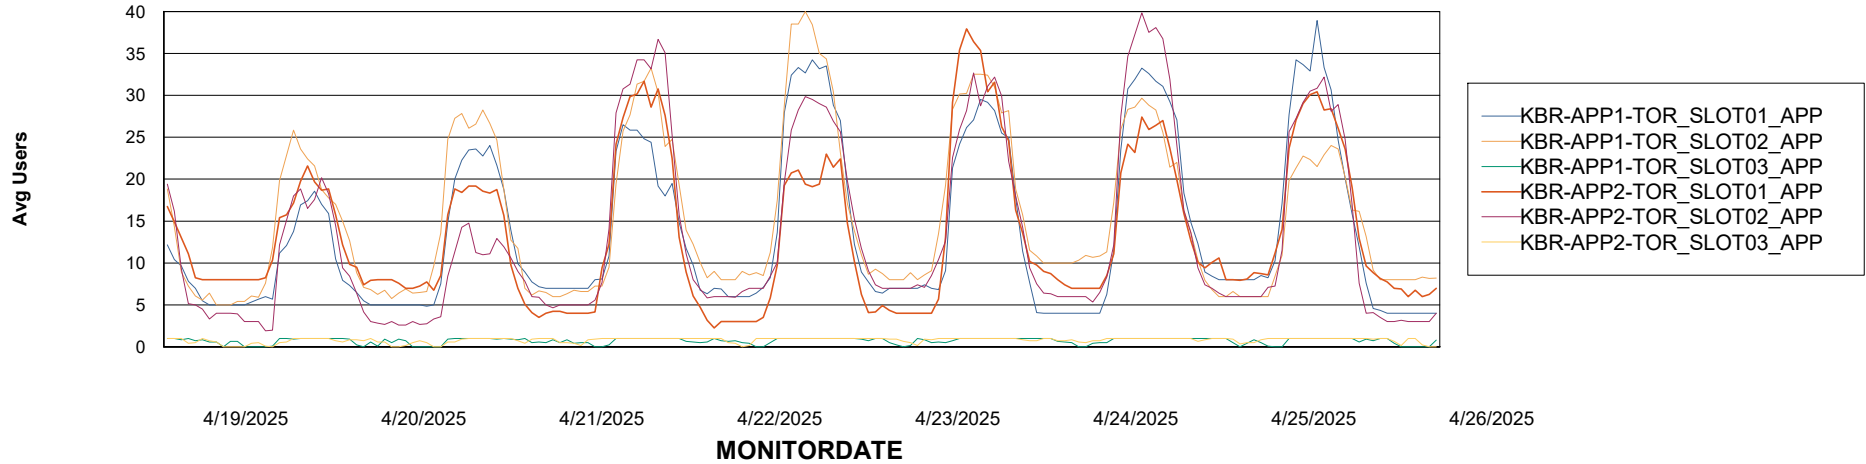

Avg users per day per ABS server