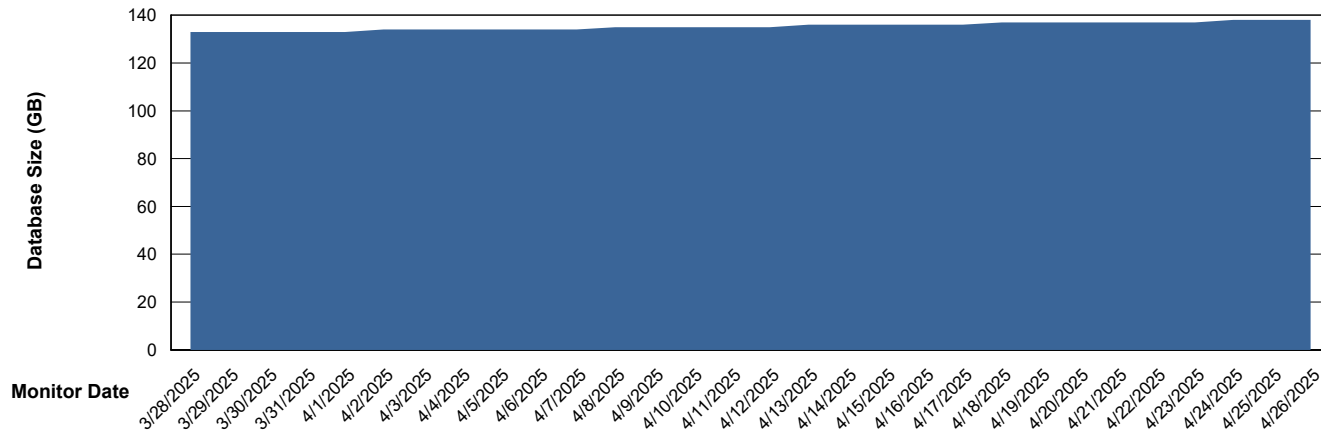

Customer KBR OCI TOR Production
Database ID 200

DATABASE SIZE KBR-BI-TOR_PROD_ABS1

Database growth over last month

DATABASE SIZE KBR-DBS1-TOR_PROD_ABS1

Database growth over last month

Weekly SLA Customer Report