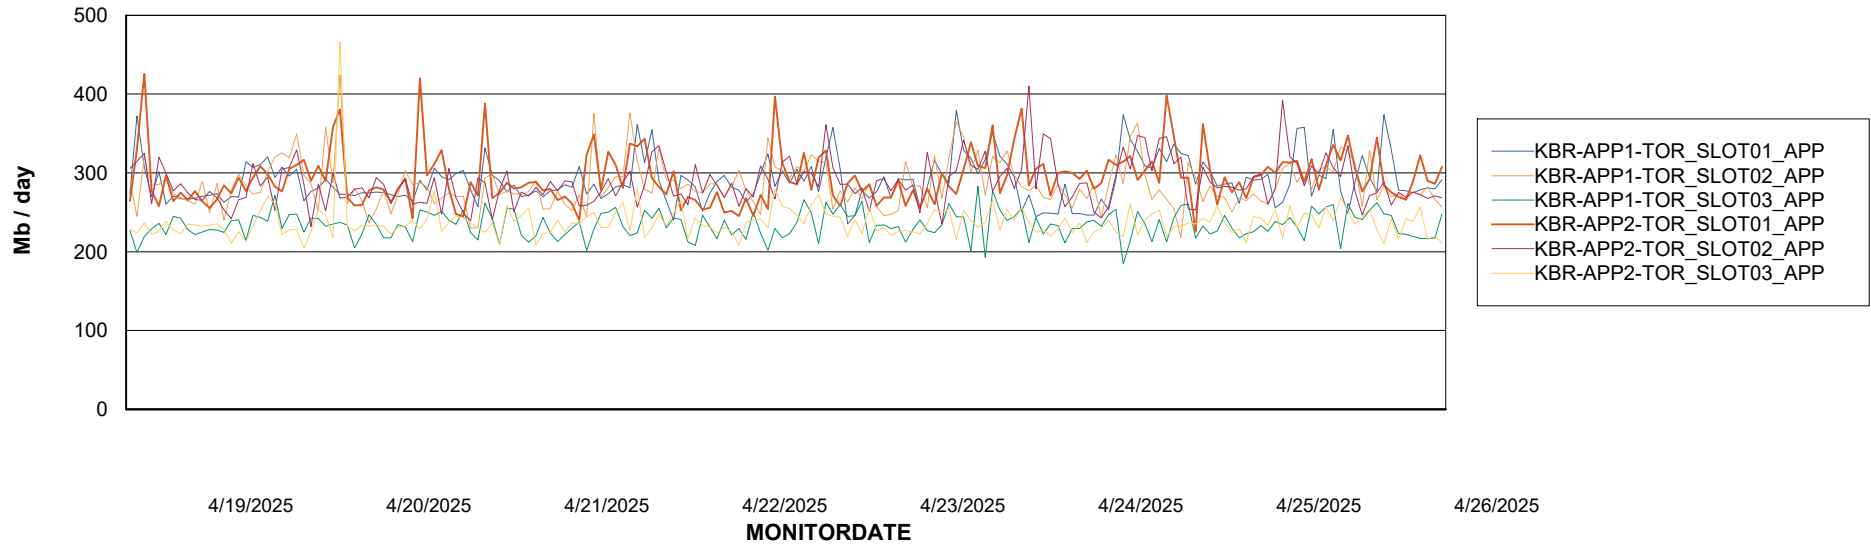

ABSSolute Application Server Services

Avg memory used per ABS Server Service