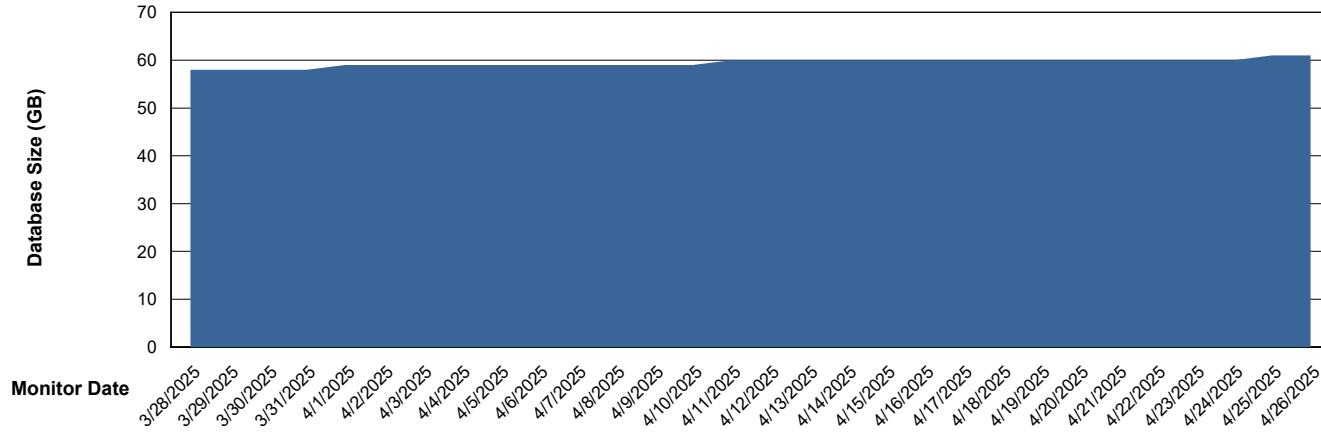

DATABASE SIZE KBR-BI-TOR_PROD_ABS1

Database growth over last month