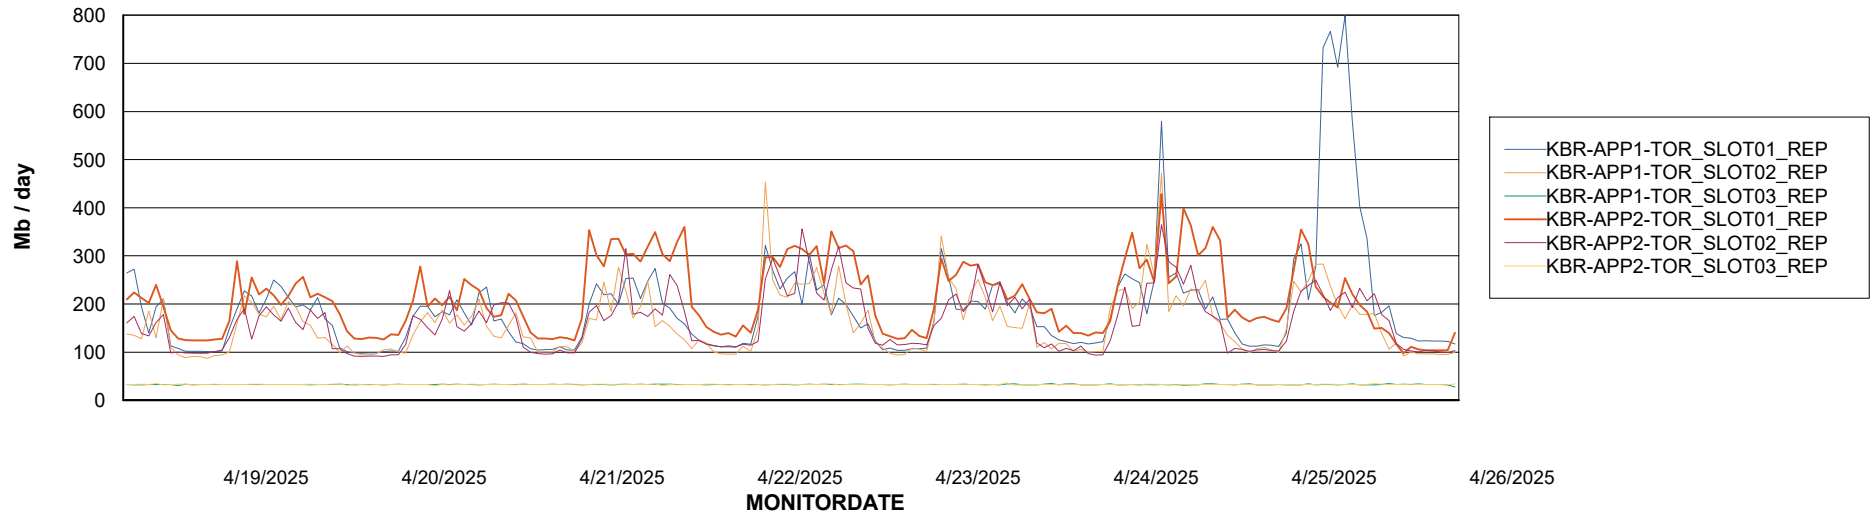

Avg memory used per ABS Server Service

Avg users per day per ABS server

Weekly SLA Customer Report

Customer KBR OCI TOR Production
Database ID 200

ABSSolute Application ReportServer Services

Avg memory used per ReportServer Service