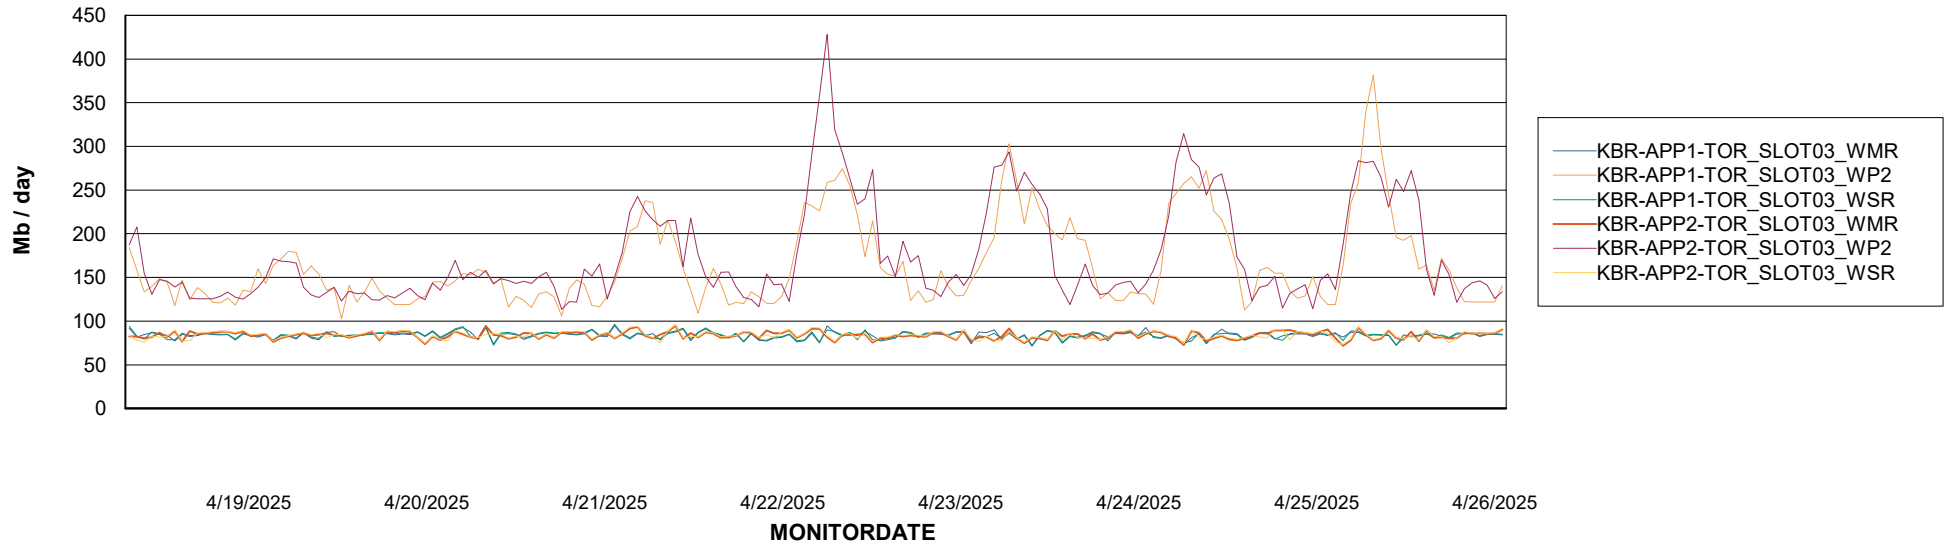

ABSSolute Web Component Services

Avg memory used per ABS Web component