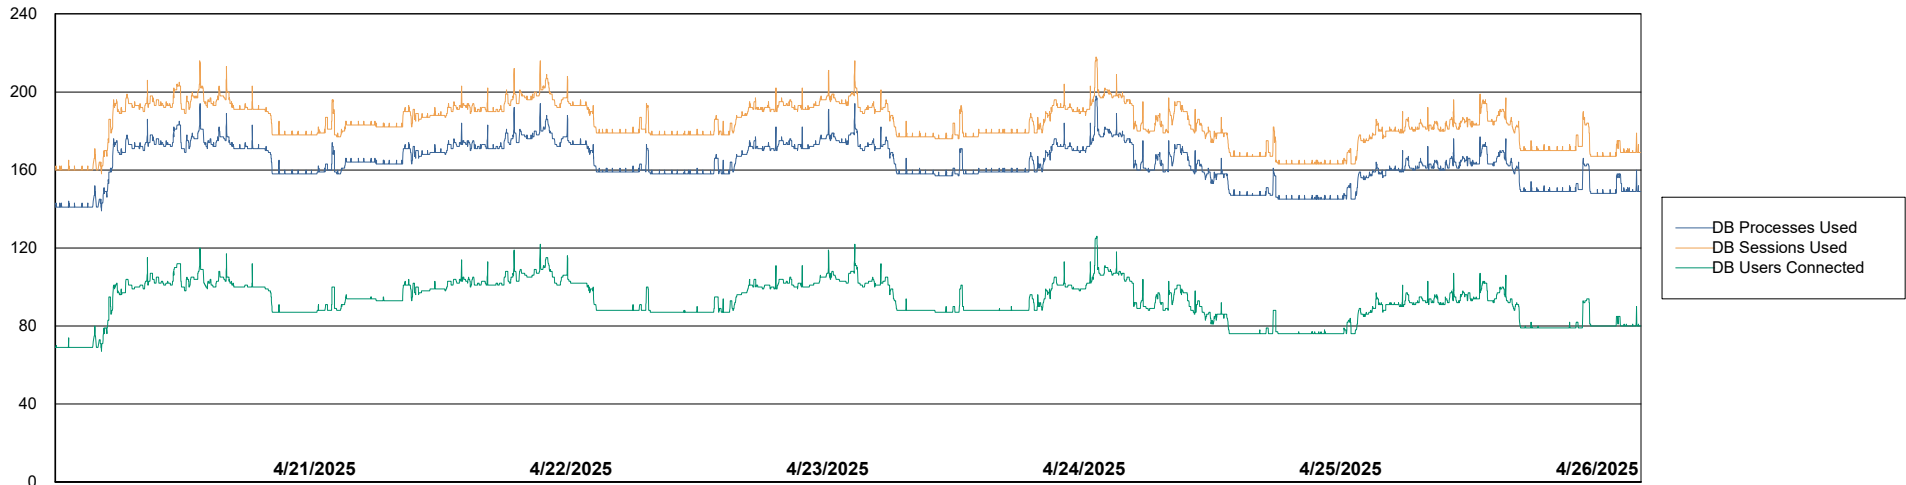

Weekly SLA Customer Report

Customer KBR OCI TOR Production
Database ID 200

Database Performance KBR-BI-TOR_PROD_ABS1

Weekly SLA Customer Report

Customer KBR OCI TOR Production
Database ID 200

Database Performance KBR-DBS1-TOR_PROD_ABS1