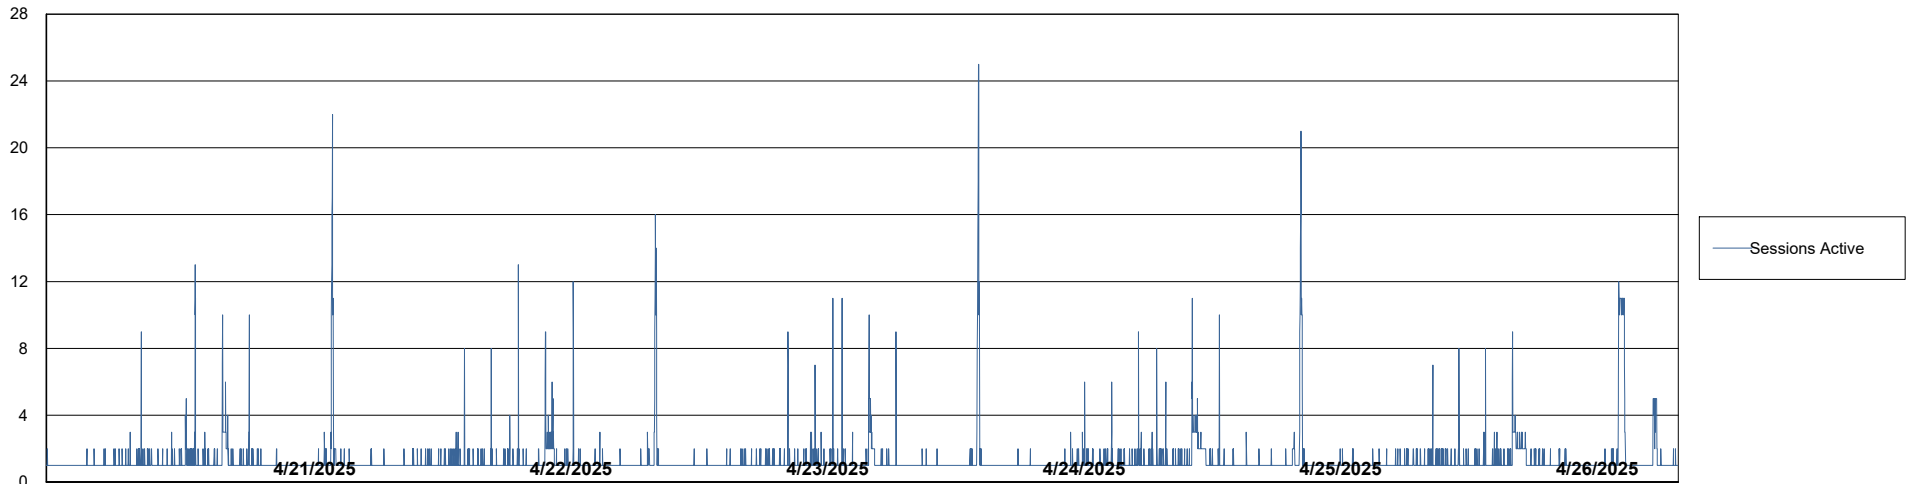

Weekly SLA Customer Report

Customer KBR OCI TOR Production
Database ID 200

Database Performance KBR-BI-TOR_PROD_ABS1

Weekly SLA Customer Report

Customer KBR OCI TOR Production
Database ID 200

Database Performance KBR-DBS1-TOR_PROD_ABS1