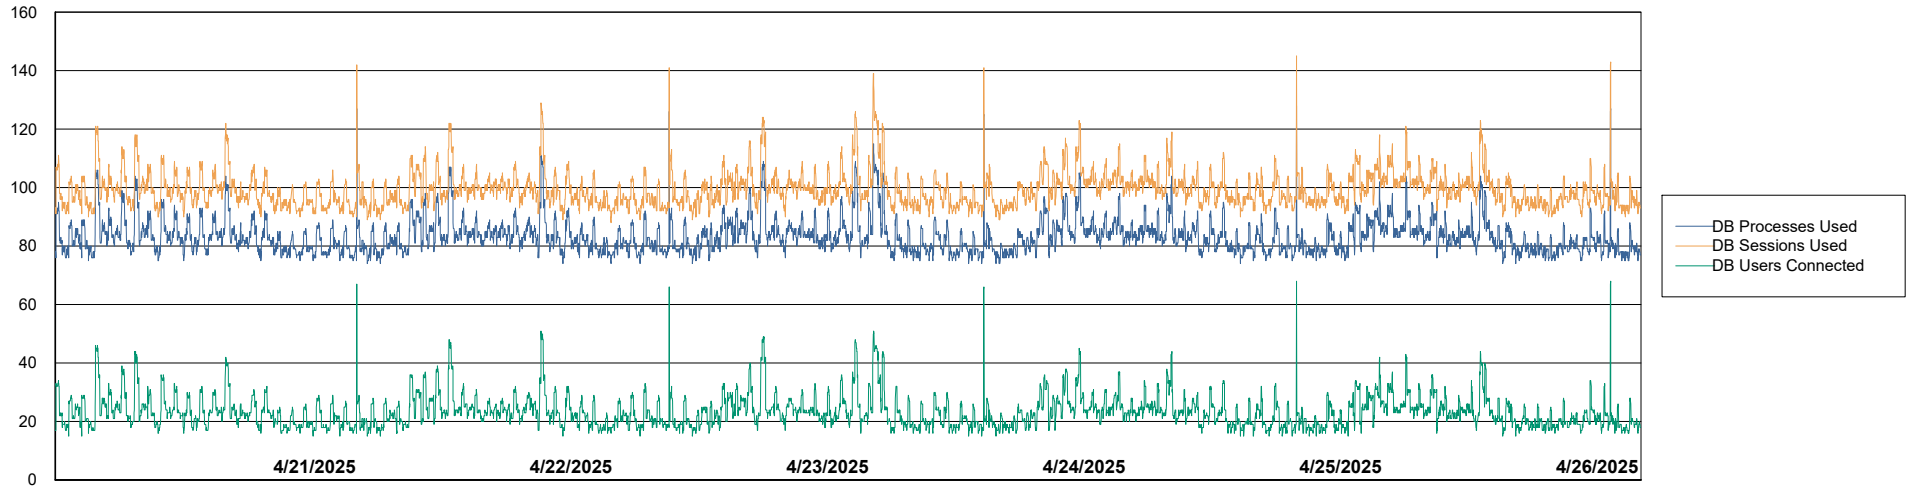

Database Performance KBR-BI-TOR_PROD_ABS1