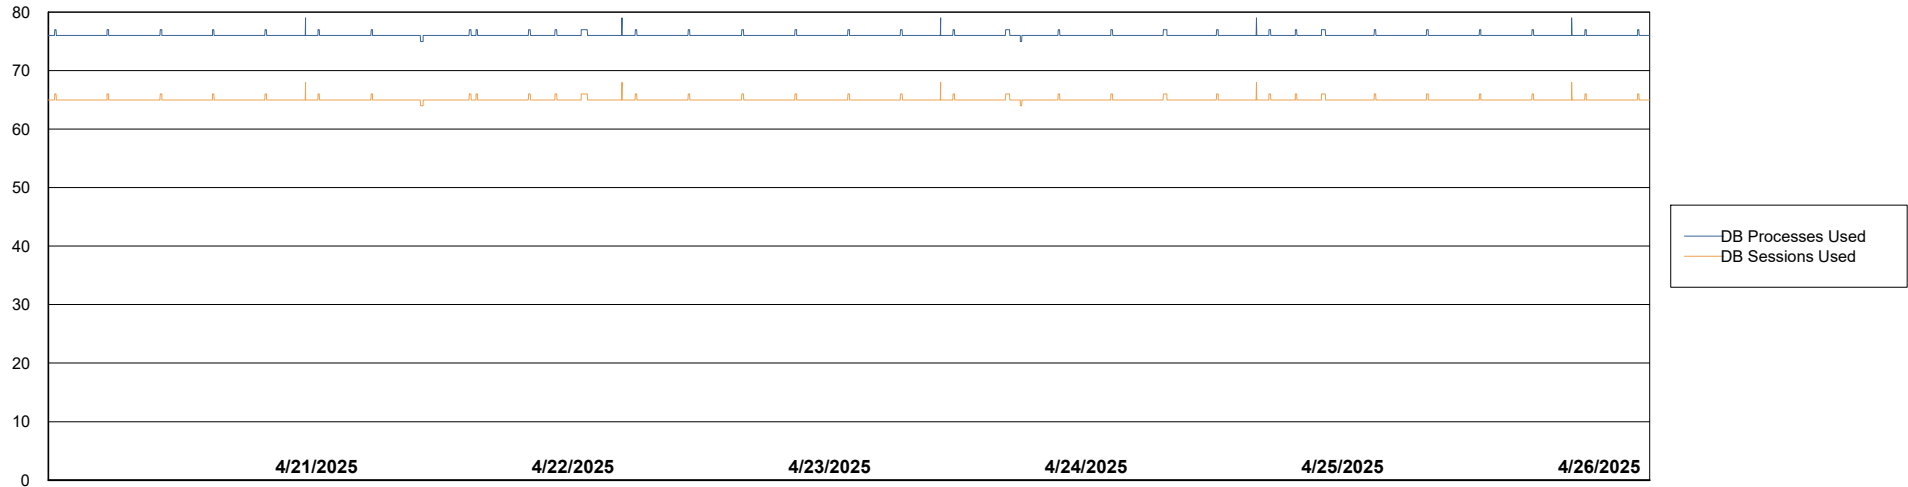

Database Performance KBR-DBS2-TOR_PROD_HSBABS1

DB Processes Max 1,000
DB Processes Max 0
DB Processes Max 4