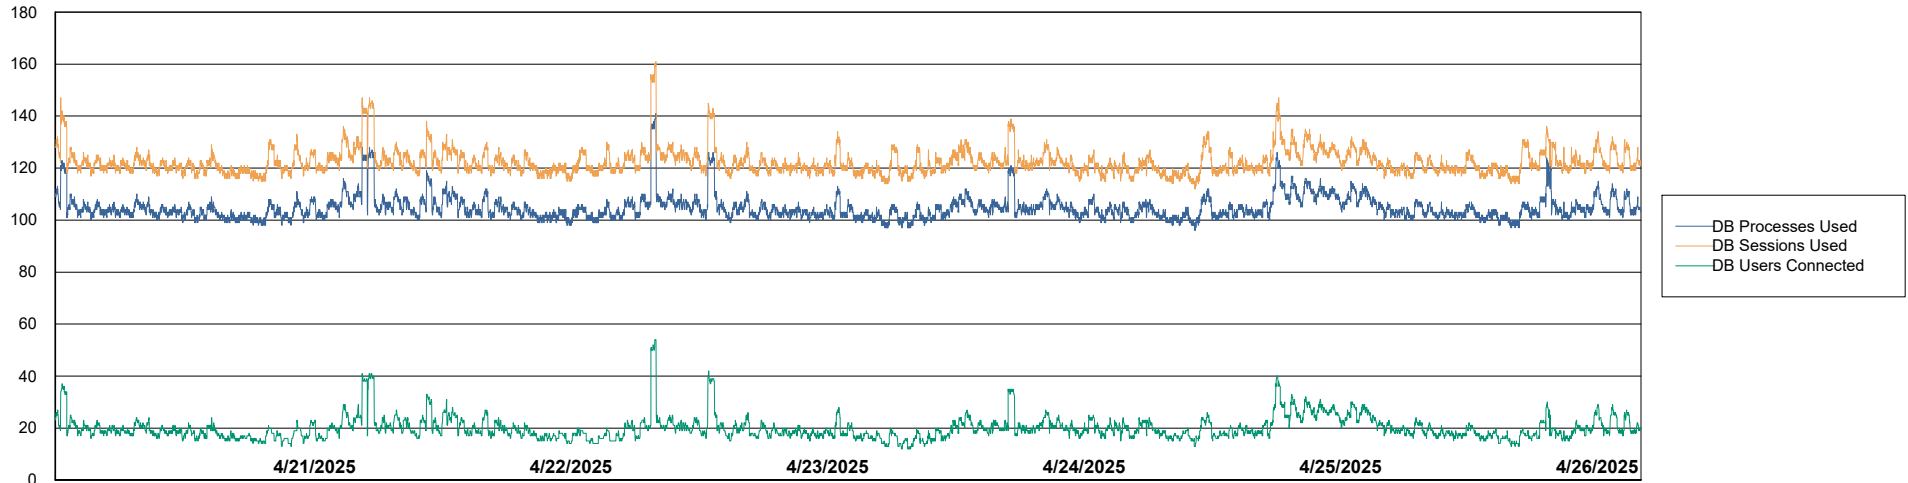

Weekly SLA Customer Report

Customer JSG_Production (24/7)
Database ID 102

Harddisk Usage JSG_PRD_WORF

	Free disk space on C: (%)	Total disk space on C: (Gb)	Used disk space on C: (Gb)
4/26/2025	49	149	77
4/25/2025	49	149	77
4/24/2025	49	149	77
4/23/2025	49	149	77
4/22/2025	49	149	77
4/21/2025	49	149	77
4/20/2025	49	149	77

Weekly SLA Customer Report

Customer JSG_Production (24/7)
Database ID 102

Database Performance JSG_PRD_BASHIR_DB_ABS1

Weekly SLA Customer Report

Customer JSG_Production (24/7)
Database ID 102

Database Performance JSG_PRD_PICARD_DB_ABS1