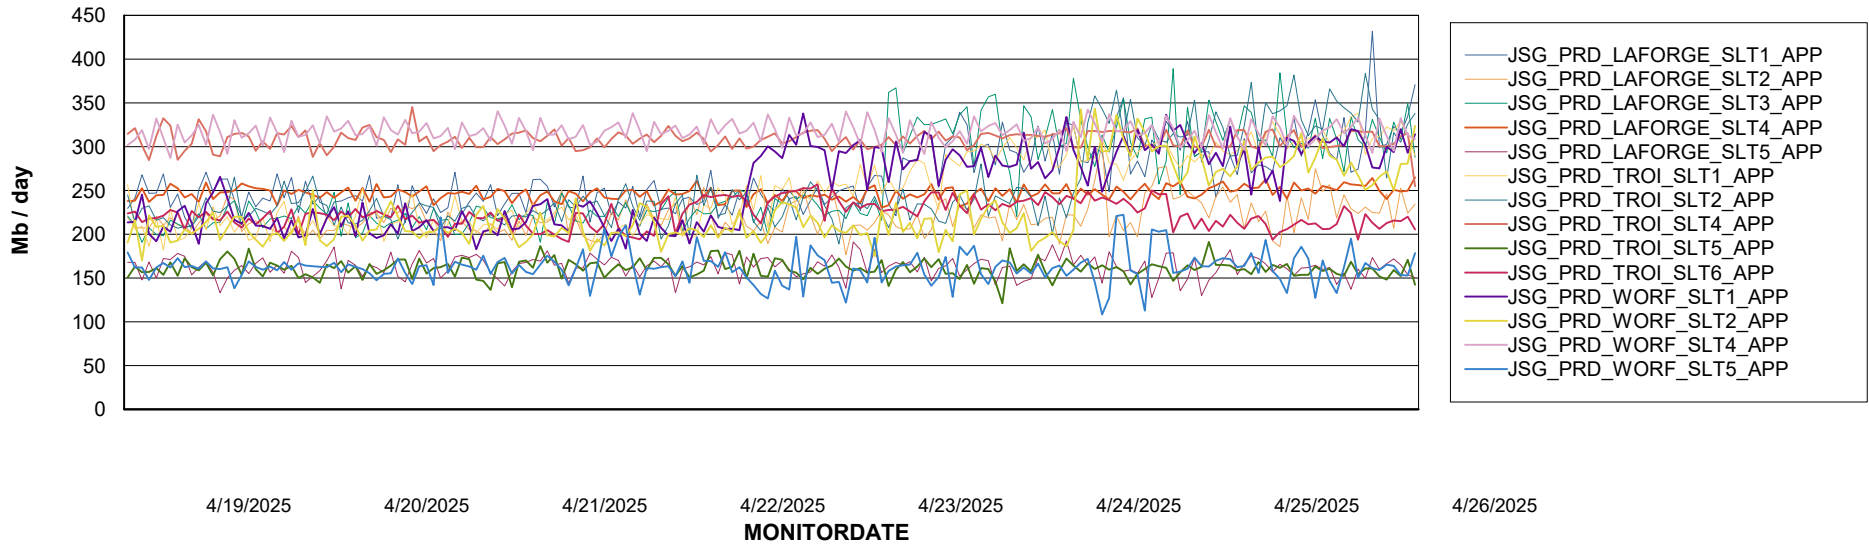

ABSSolute Application Server Services

Avg memory used per ABS Server Service