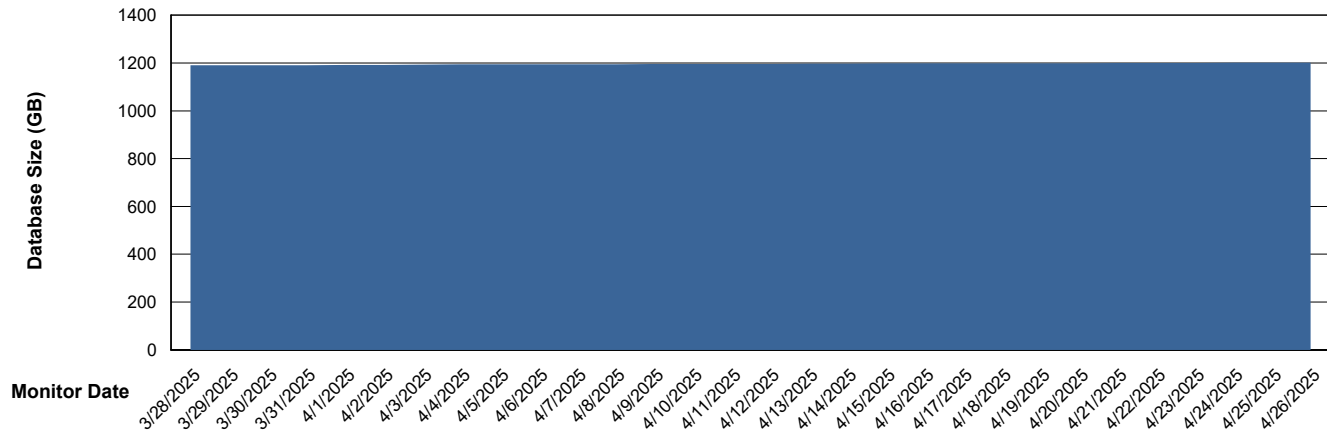

Customer JSG_Production (24/7)
Database ID 102

DATABASE SIZE JSG_PRD_BASHIR_DB_ABS1

Database growth over last month

DATABASE SIZE JSG_PRD_RIKER_DB_HSBABS1

Database growth over last month

Weekly SLA Customer Report