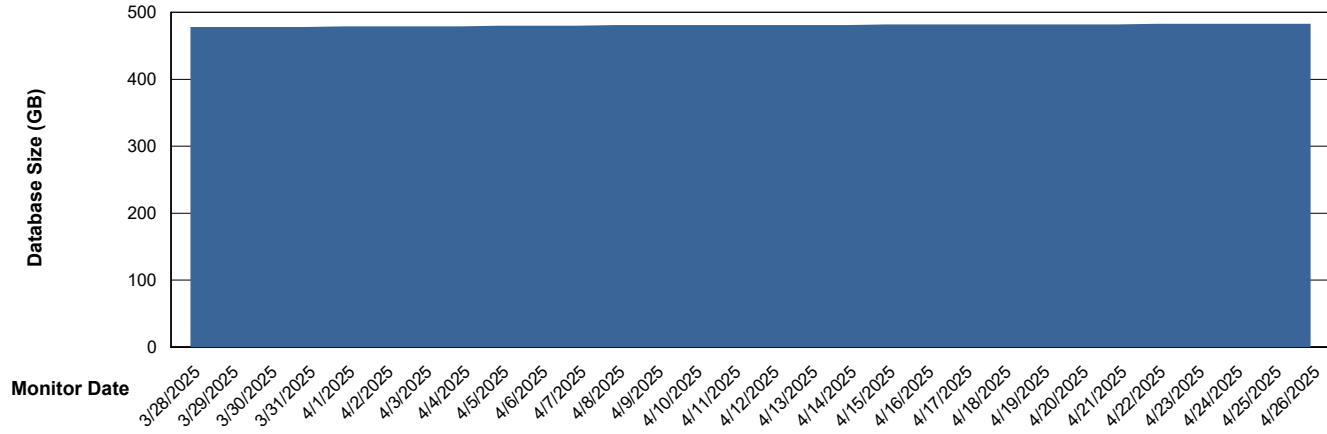

Weekly SLA Customer Report

Customer JSG_Production (24/7)
Database ID 102

Database Performance JSG_PRD_BASHIR_DB_ABS1

Weekly SLA Customer Report

Customer JSG_Production (24/7)
Database ID 102

Database Performance JSG_PRD_PICARD_DB_ABS1

DB Processes Max 0
DB Processes Max 1,000
DB Processes Max 4

Weekly SLA Customer Report

Customer JSG_Production (24/7)
Database ID 102

Database Performance JSG_PRD_RIKER_DB_HSBABS1

Weekly SLA Customer Report

Customer JSG_Production (24/7)
Database ID 102

DATABASE SIZE JSG_PRD_BASHIR_DB_ABS1

Database growth over last month

DATABASE SIZE JSG_PRD_RIKER_DB_HSBABS1

Database growth over last month

Weekly SLA Customer Report