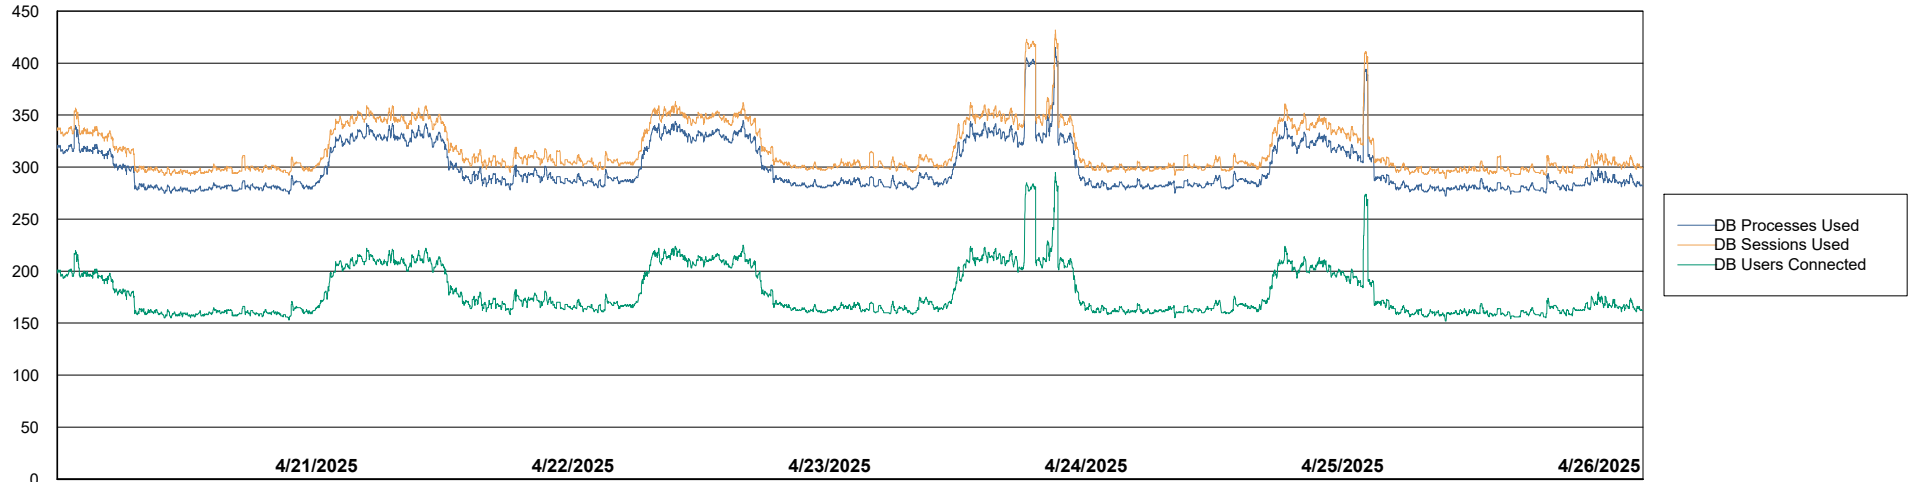

DB Processes Max 0
DB Processes Max 1,000
DB Processes Max 4

Weekly SLA Customer Report

Customer JSG_Production (24/7)
Database ID 102

Database Performance JSG_PRD_RIKER_DB_HSBABS1

Weekly SLA Customer Report