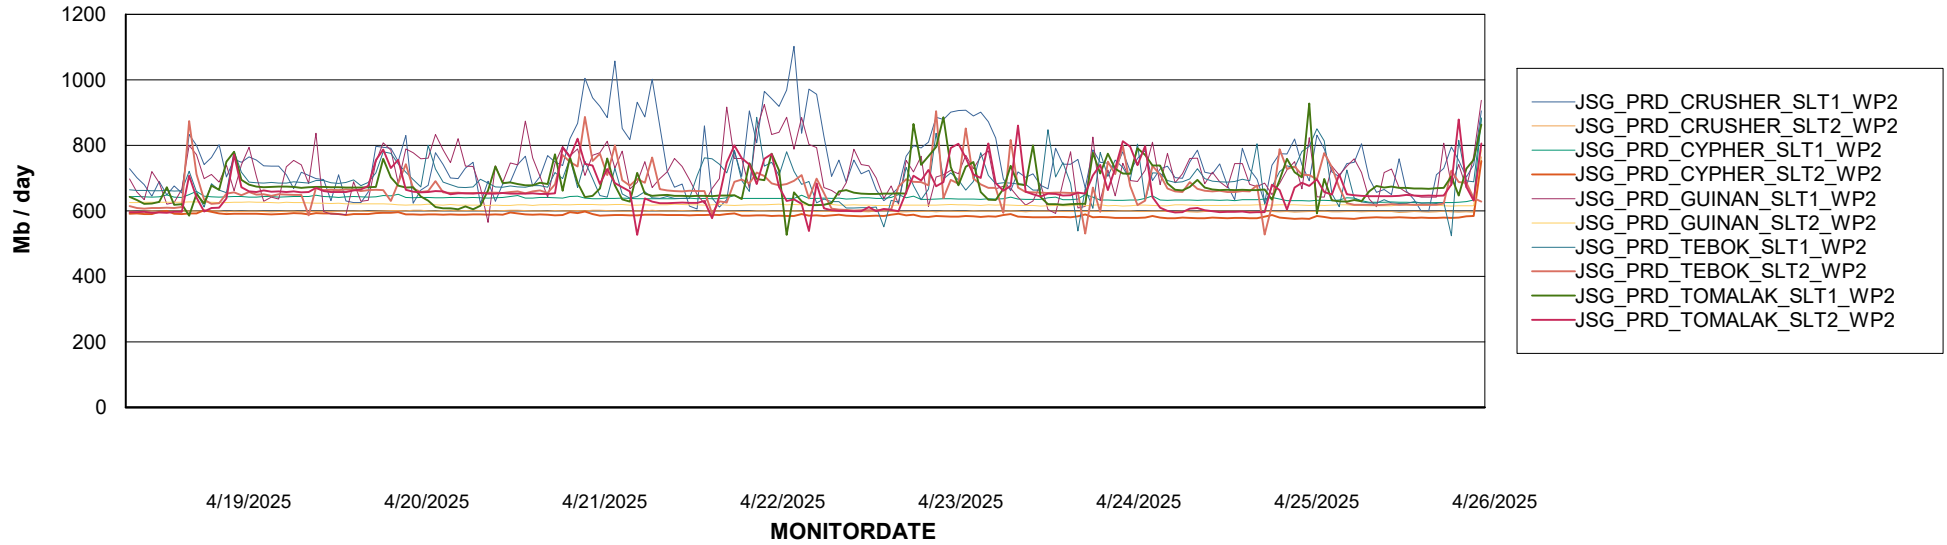

ABSSolute Web Component Services

Avg memory used per ABS Web component