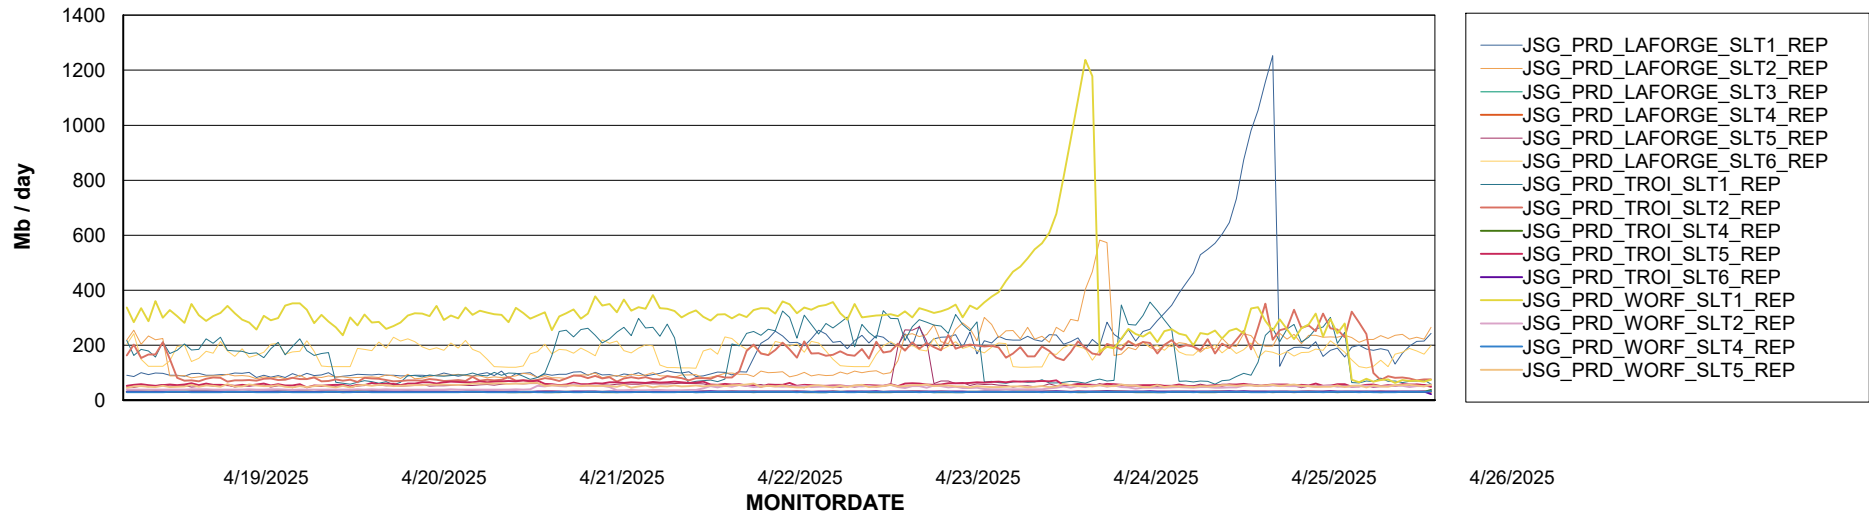

ABSSolute Application ReportServer Services

Avg memory used per ReportServer Service