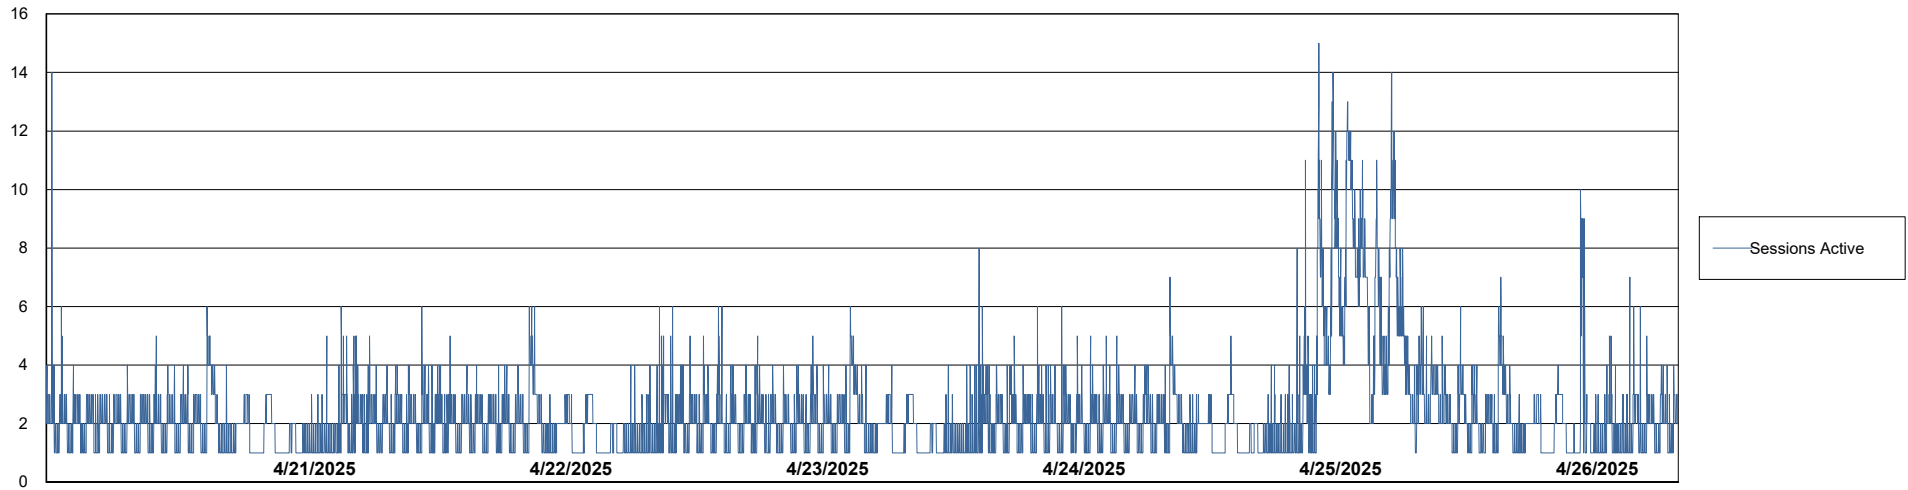

Weekly SLA Customer Report

Customer JSG_Production (24/7)
Database ID 102

Harddisk Usage JSG_PRD_WORF

	Free disk space on C: (%)	Total disk space on C: (Gb)	Used disk space on C: (Gb)
4/26/2025	49	149	77
4/25/2025	49	149	77
4/24/2025	49	149	77
4/23/2025	49	149	77
4/22/2025	49	149	77
4/21/2025	49	149	77
4/20/2025	49	149	77

Weekly SLA Customer Report

Customer JSG_Production (24/7)
Database ID 102

Database Performance JSG_PRD_BASHIR_DB_ABS1

Weekly SLA Customer Report

Customer JSG_Production (24/7)
Database ID 102

Database Performance JSG_PRD_PICARD_DB_ABS1