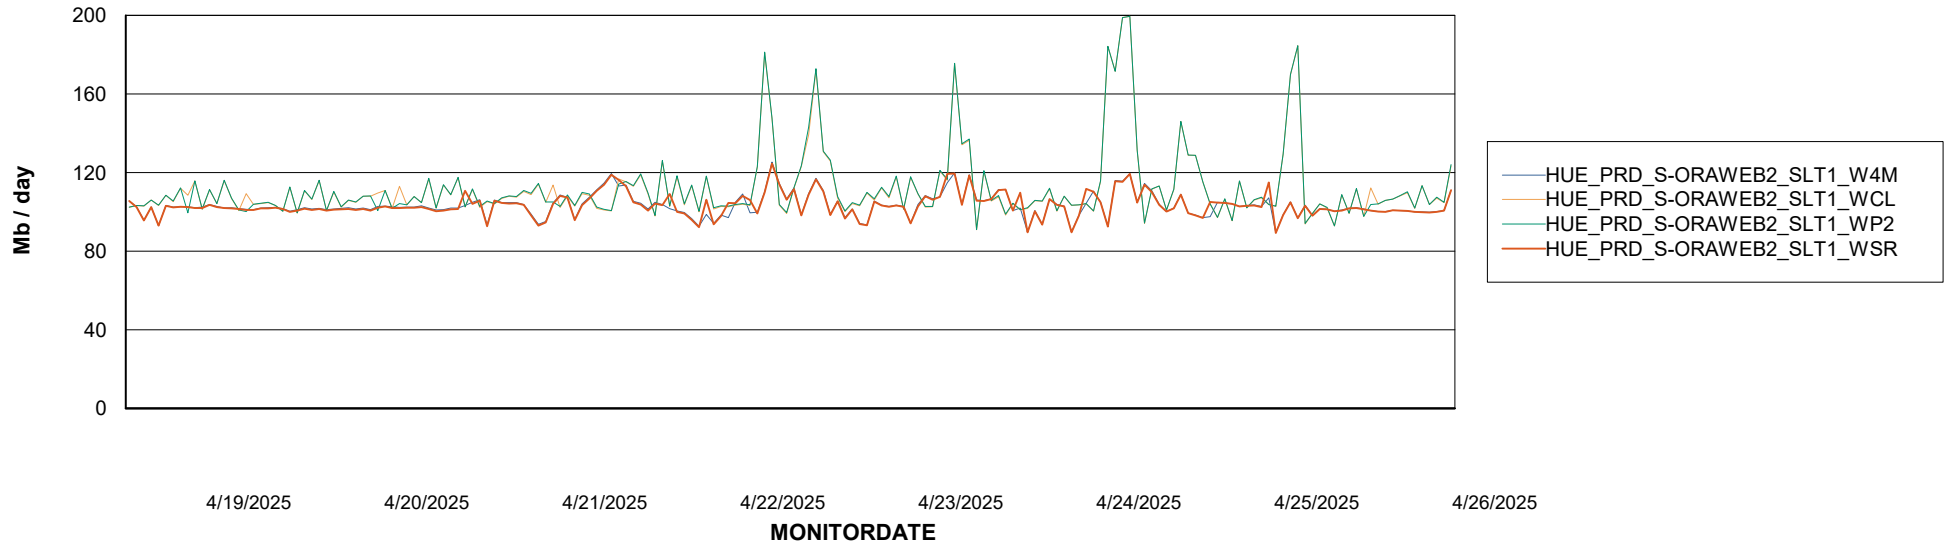

ABSSolute Web Component Services

Avg memory used per ABS Web component