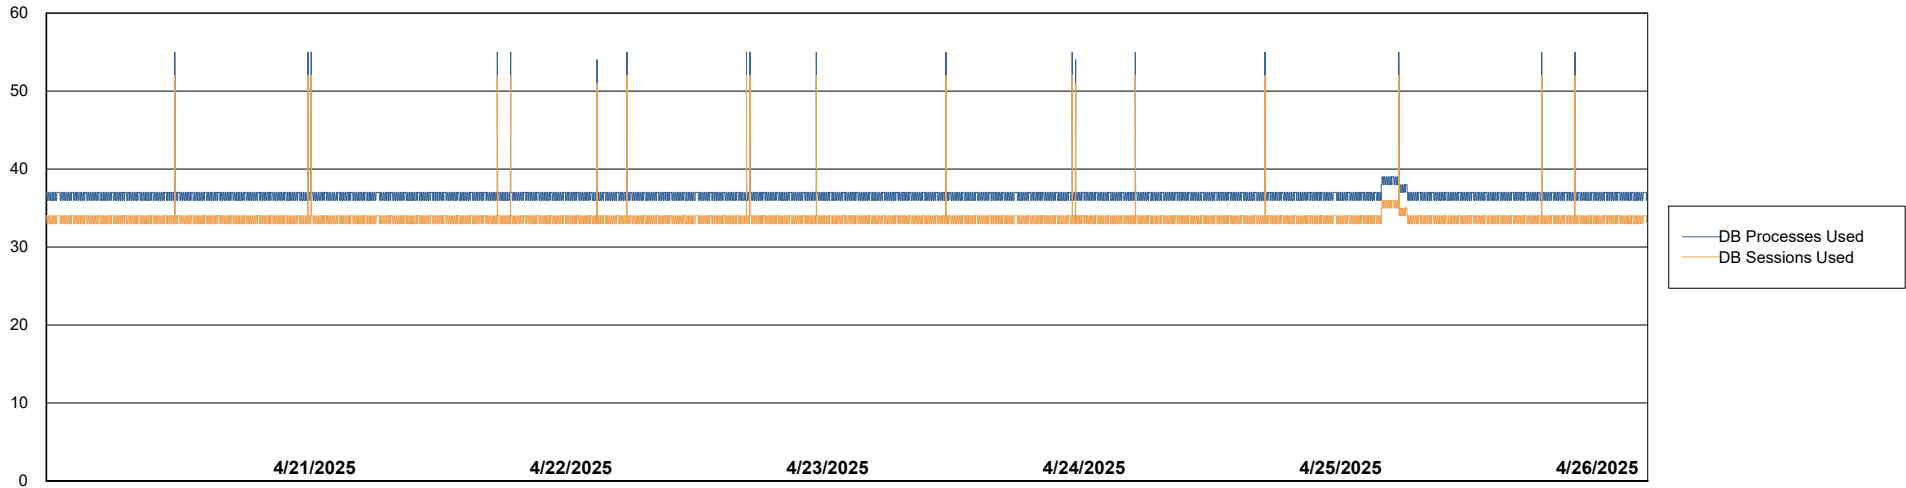

Database Performance HUE_PRD_S-ORATEST2_HSBABS1

DB Processes Max 1,000