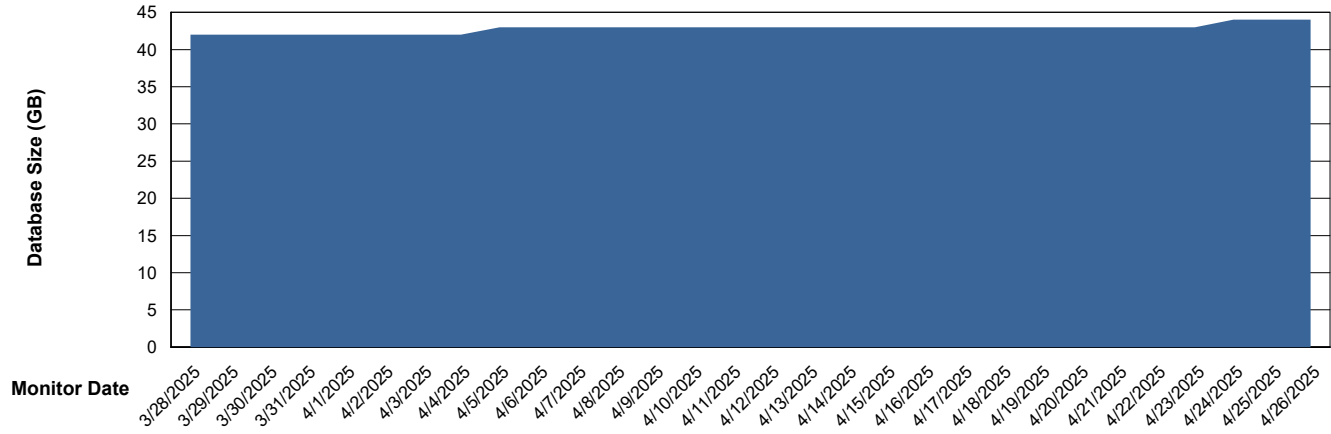

DATABASE SIZE HUE_PRD_S-ORABI2024_ABS1

Database growth over last month