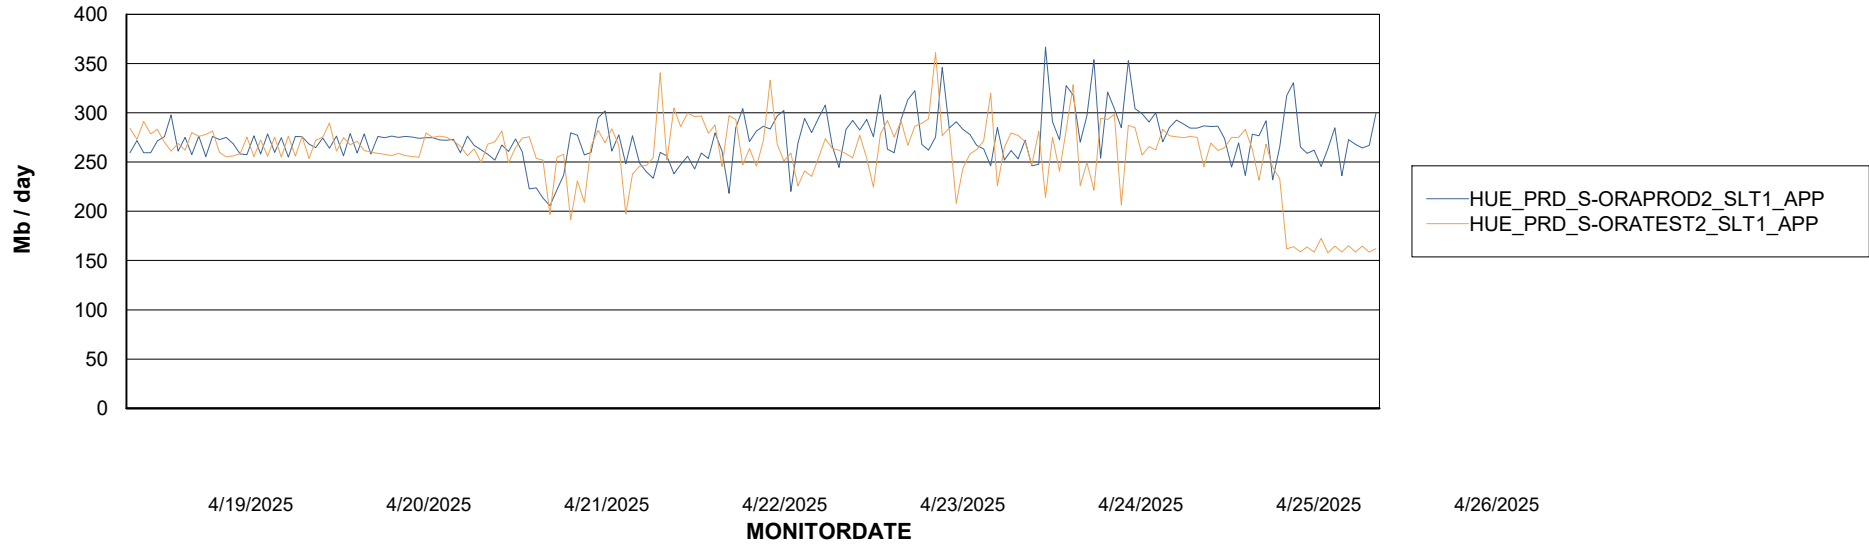

ABSSolute Application Server Services

Avg memory used per ABS Server Service