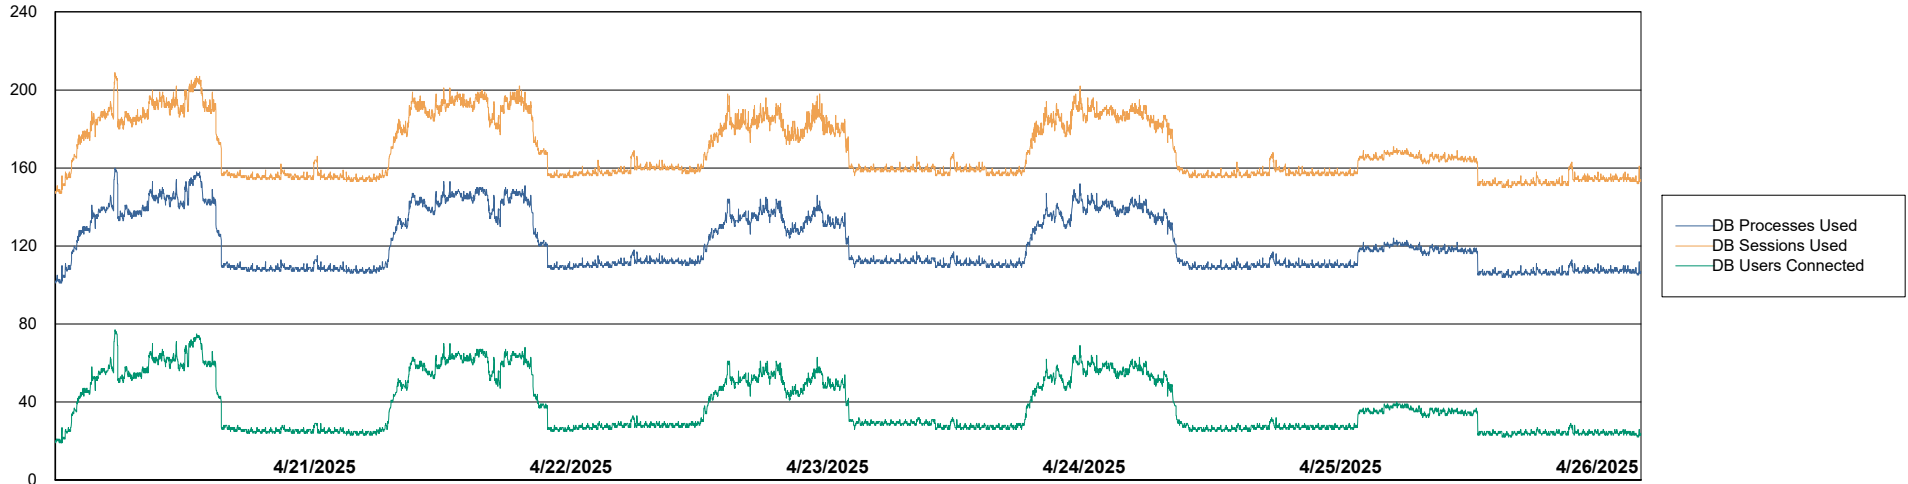

Weekly SLA Customer Report

Customer HUE_Production
Database ID 154

Database Performance HUE_PRD_S-ORABI2024_ABS1

Weekly SLA Customer Report

Customer HUE_Production
Database ID 154

Database Performance HUE_PRD_S-ORAPROD2_ABS1