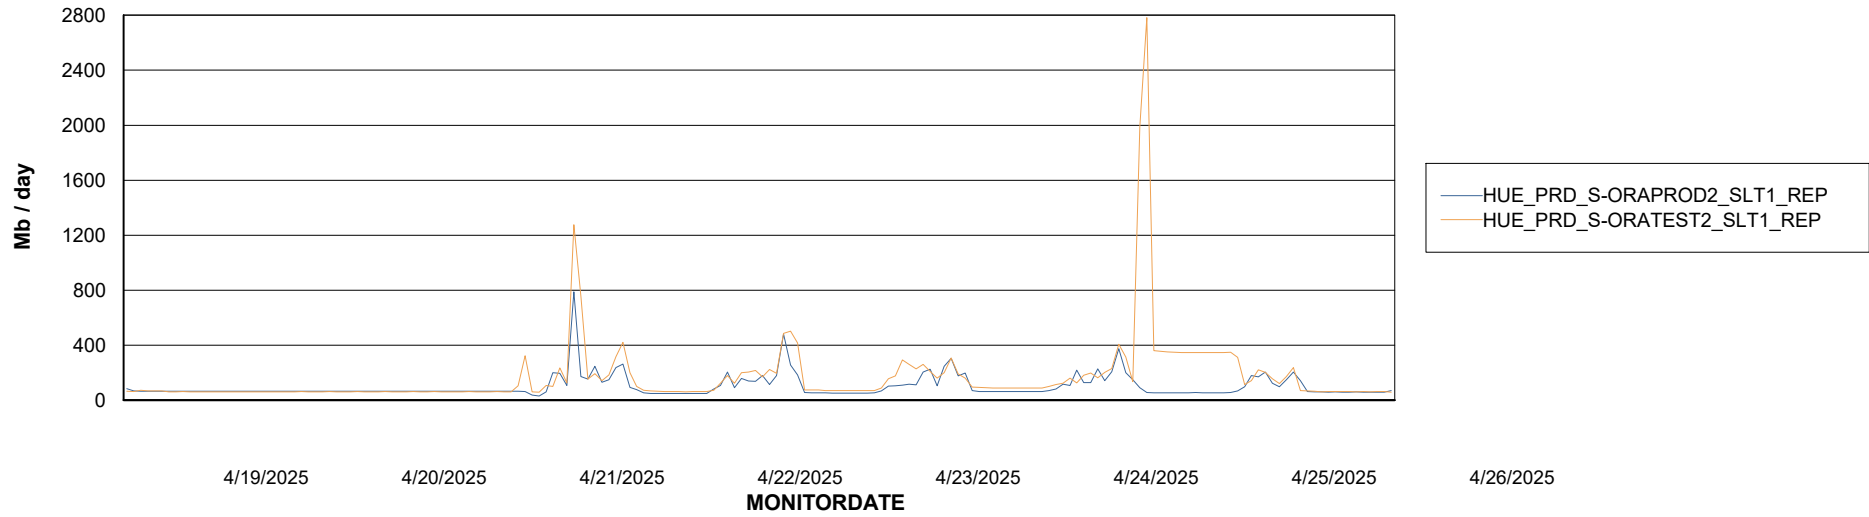

Avg memory used per ABS Server Service

Avg users per day per ABS server

Weekly SLA Customer Report

Customer HUE_Production
Database ID 154

ABSSolute Application ReportServer Services

Avg memory used per ReportServer Service