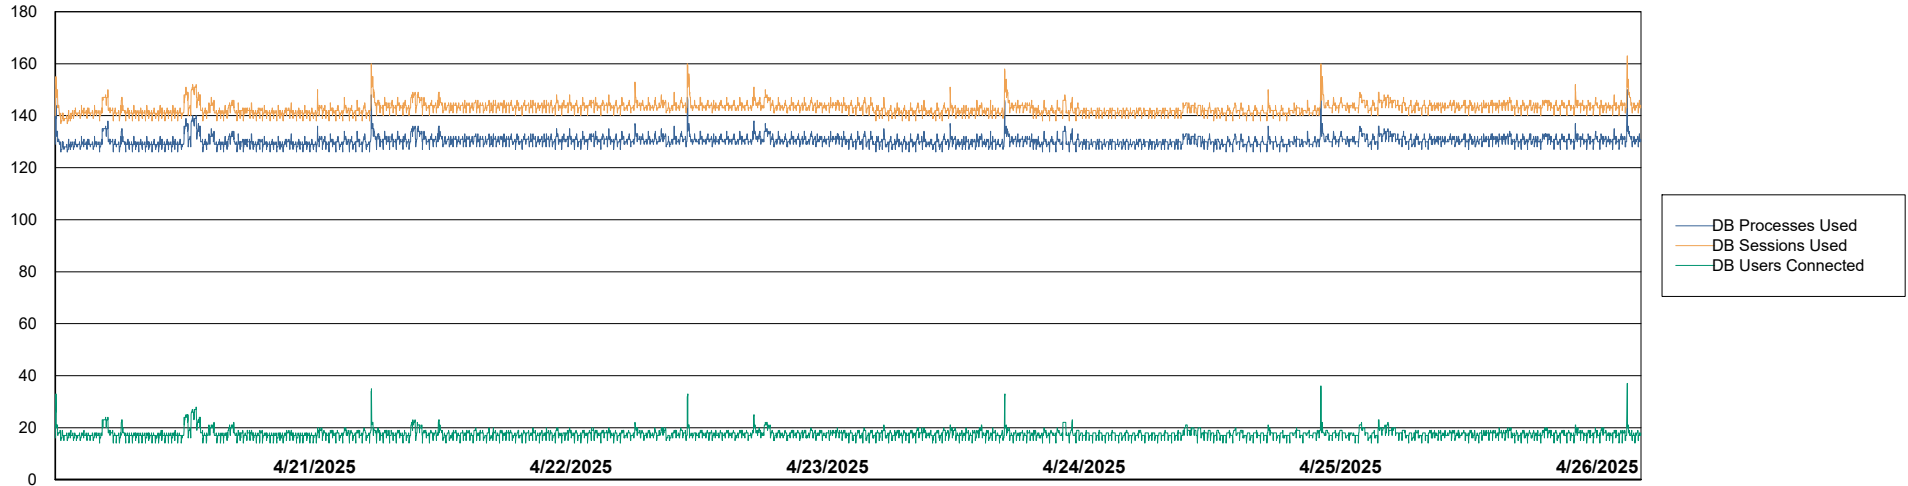

Database Performance HUE_PRD_S-ORABI2024_ABS1