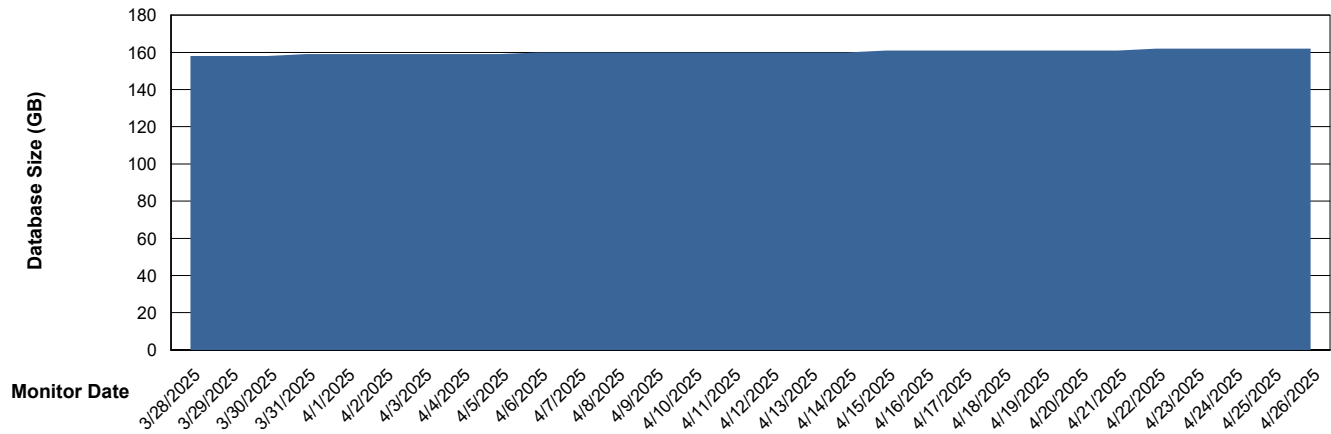

DATABASE SIZE HUE_PRD_S-ORAPROD2_ABS1

Database growth over last month