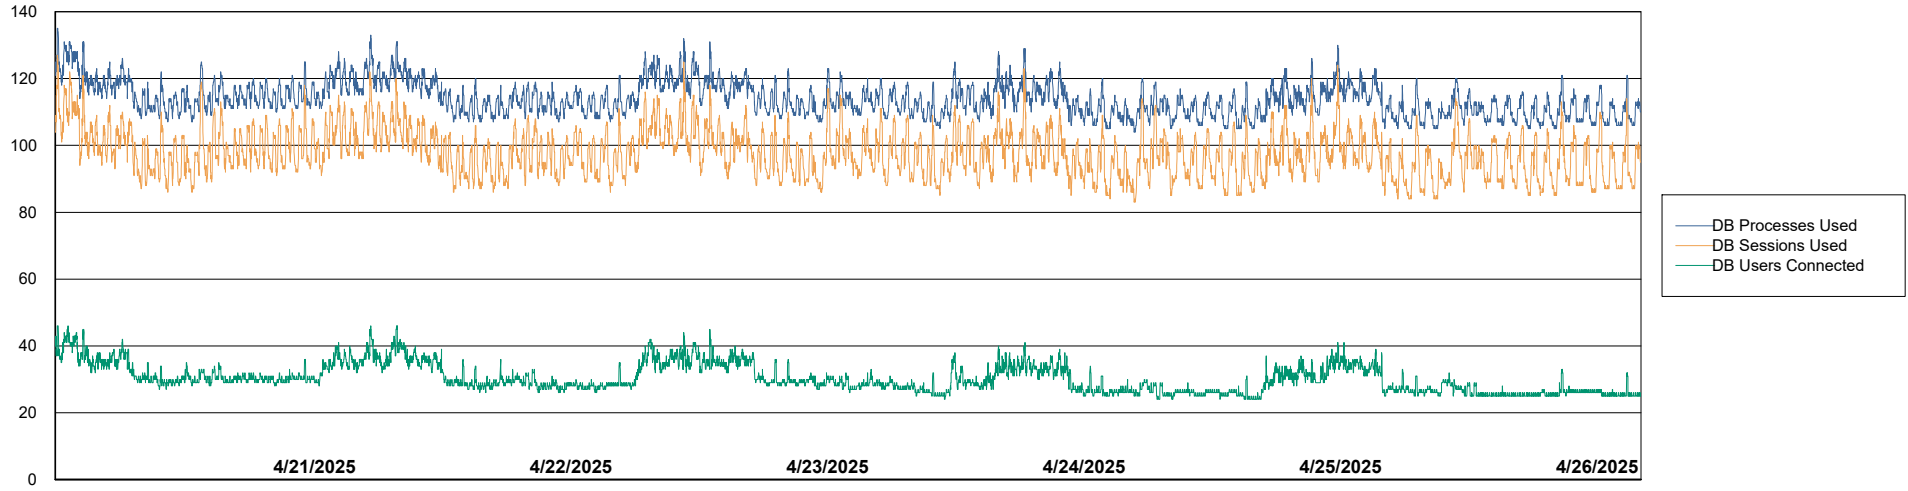

Weekly SLA Customer Report

Customer EUT_Production
Database ID 114

Database Performance EUT_EUP_PRD_URVINA22T_DB_ABS1

Weekly SLA Customer Report

Customer EUT_Production
Database ID 114

Database Performance EUT_URM_PRD_URVINA26_DB_ABS1