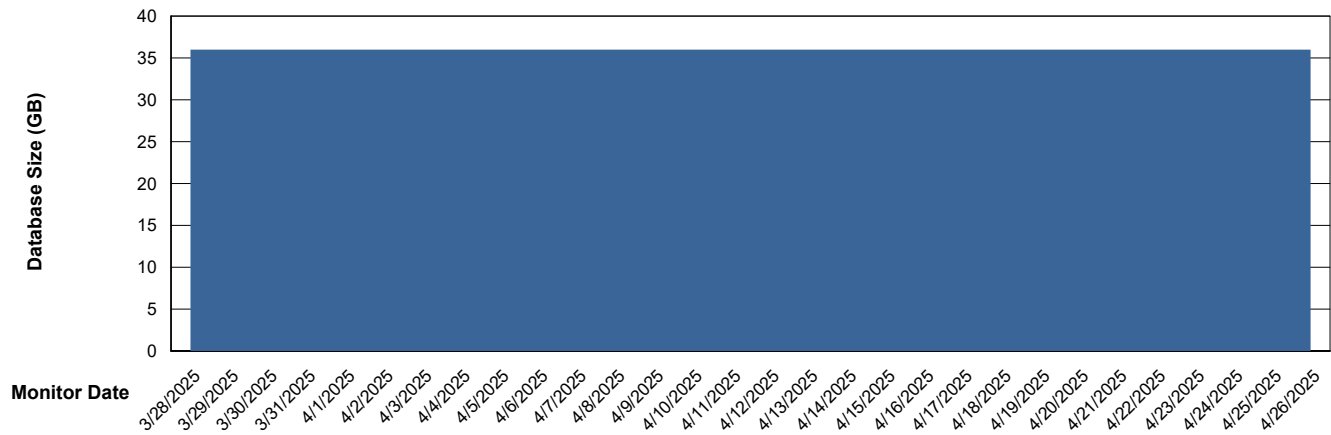

Weekly SLA Customer Report

Customer EUT_Production
Database ID 114

DATABASE SIZE EUT_EUP_PRD_URVINA22T_DB_ABS1

Database growth over last month

DATABASE SIZE EUT_URM_PRD_URVINA26_DB_ABS1

Database growth over last month