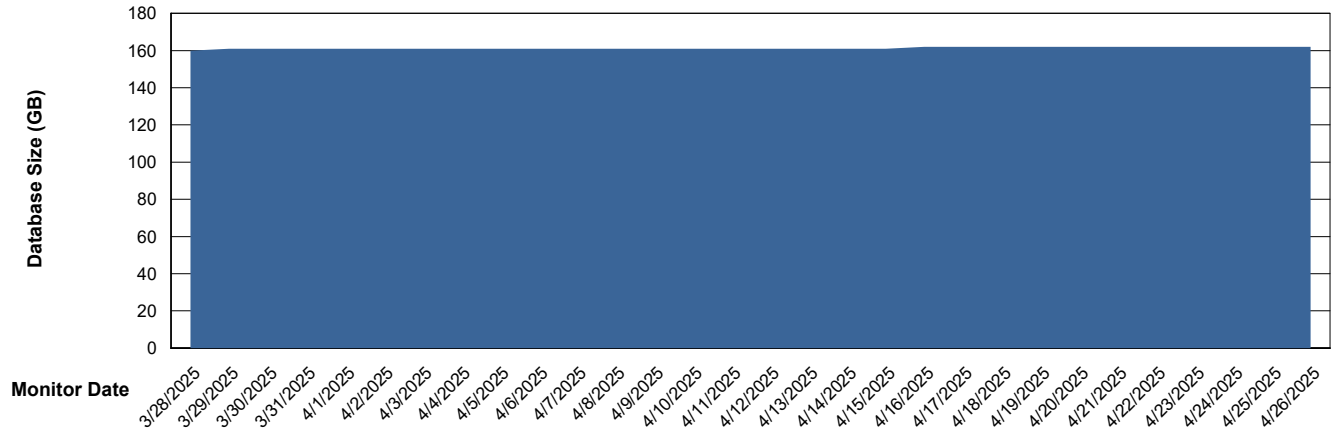

Weekly SLA Customer Report

Customer EUT_Production
Database ID 114

Database Performance EUT_EUP_PRD_URVINA22T_DB_ABS1

Weekly SLA Customer Report

Customer EUT_Production
Database ID 114

Database Performance EUT_URM_PRD_URVINA26_DB_ABS1

Weekly SLA Customer Report

Customer EUT_Production
Database ID 114

DATABASE SIZE EUT_EUP_PRD_URVINA22T_DB_ABS1

Database growth over last month

DATABASE SIZE EUT_URM_PRD_URVINA26_DB_ABS1

Database growth over last month