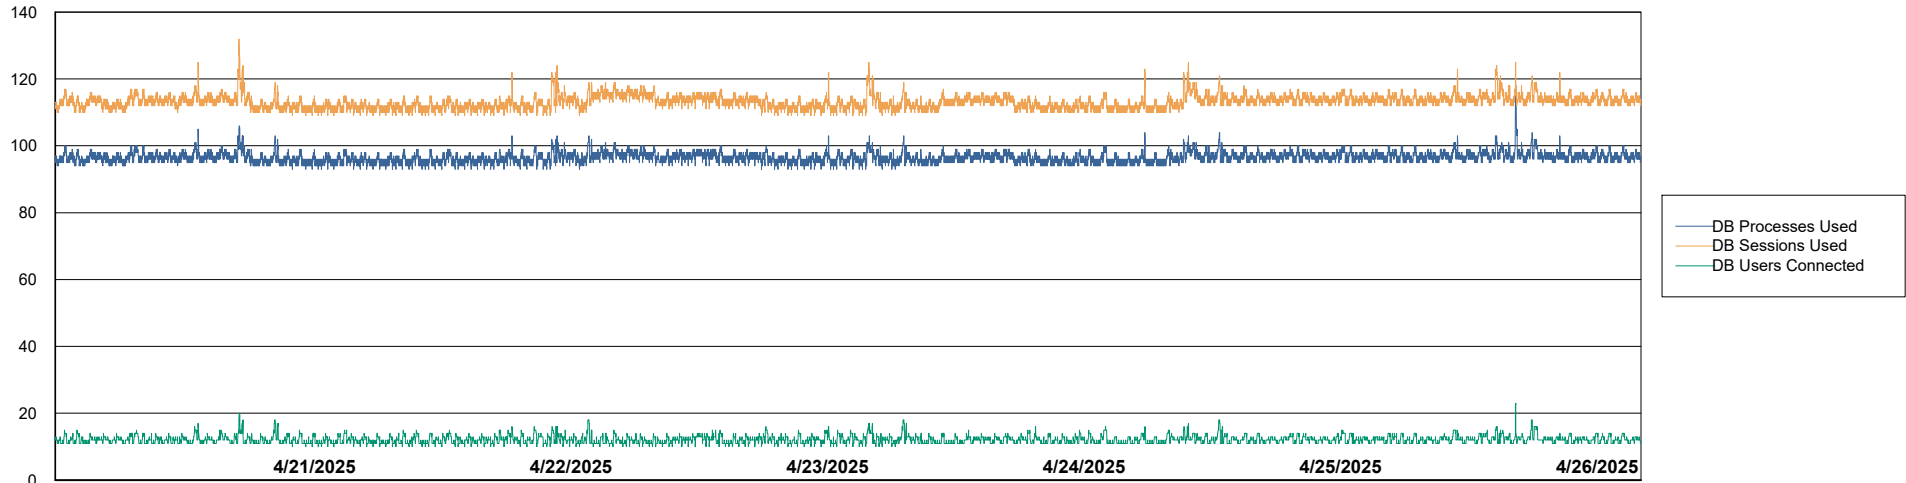

DB Processes Max 1,000
DB Sessions Max 0

Weekly SLA Customer Report

Customer ELJ Production
Database ID 72

Database Performance ELJ_PRD_FRASEQXPRDDB03_ABS1

Weekly SLA Customer Report

Customer ELJ Production
Database ID 72