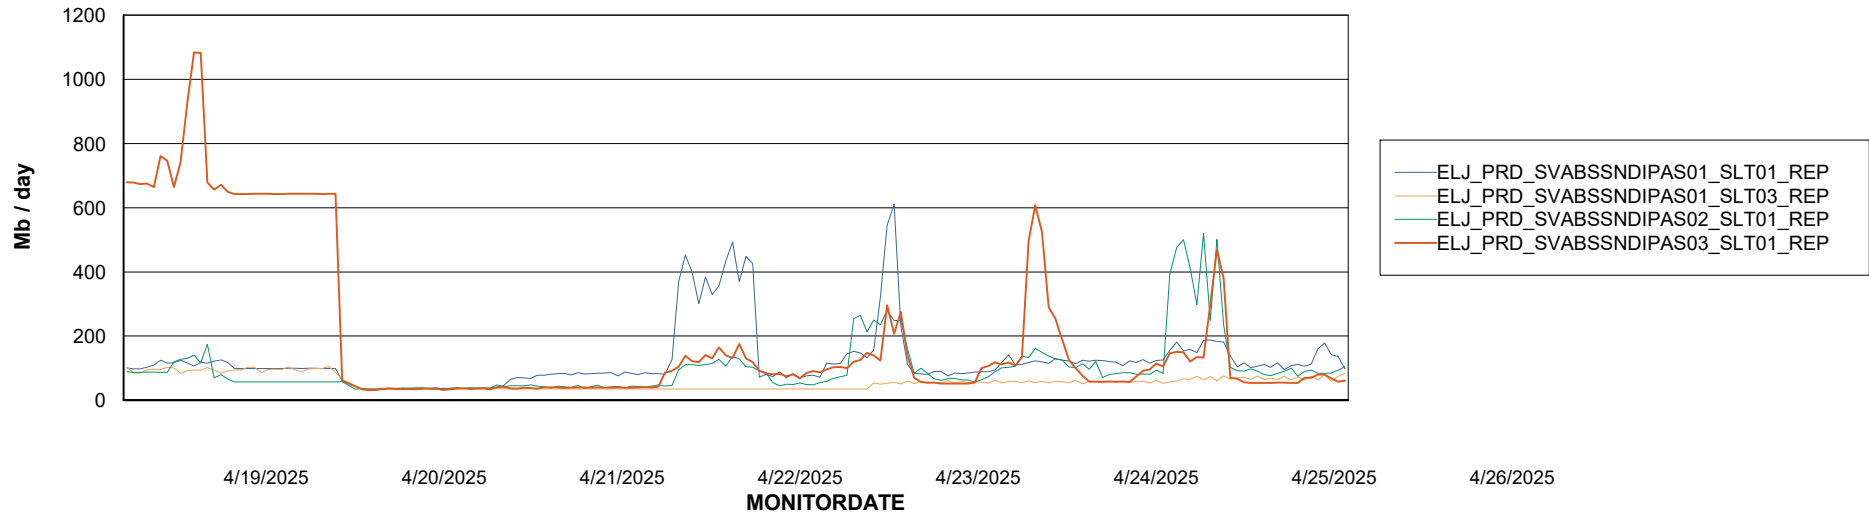

Avg memory used per ABS Server Service

Avg users per day per ABS server

Weekly SLA Customer Report

Customer ELJ Production
Database ID 72

ABSSolute Application ReportServer Services

Avg memory used per ReportServer Service