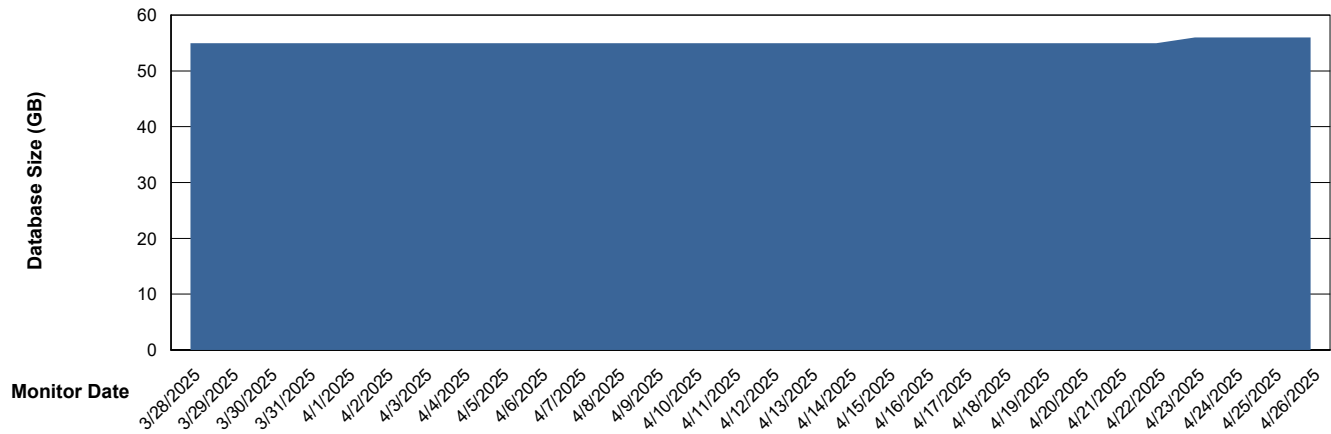

DB Processes Max 1,000
DB Sessions Max 0

Weekly SLA Customer Report

Customer ELJ Production
Database ID 72

Database Performance ELJ_PRD_FRASEQXPRDDB03_ABS1

Weekly SLA Customer Report

Customer ELJ Production
Database ID 72

DATABASE SIZE ELJ_PRD_FRASEQXPRDDB01_ABS1

Database growth over last month

DATABASE SIZE ELJ_PRD_FRASEQXPRDDB03_ABS1

Database growth over last month

Weekly SLA Customer Report

Customer ELJ Production
 Database ID 72