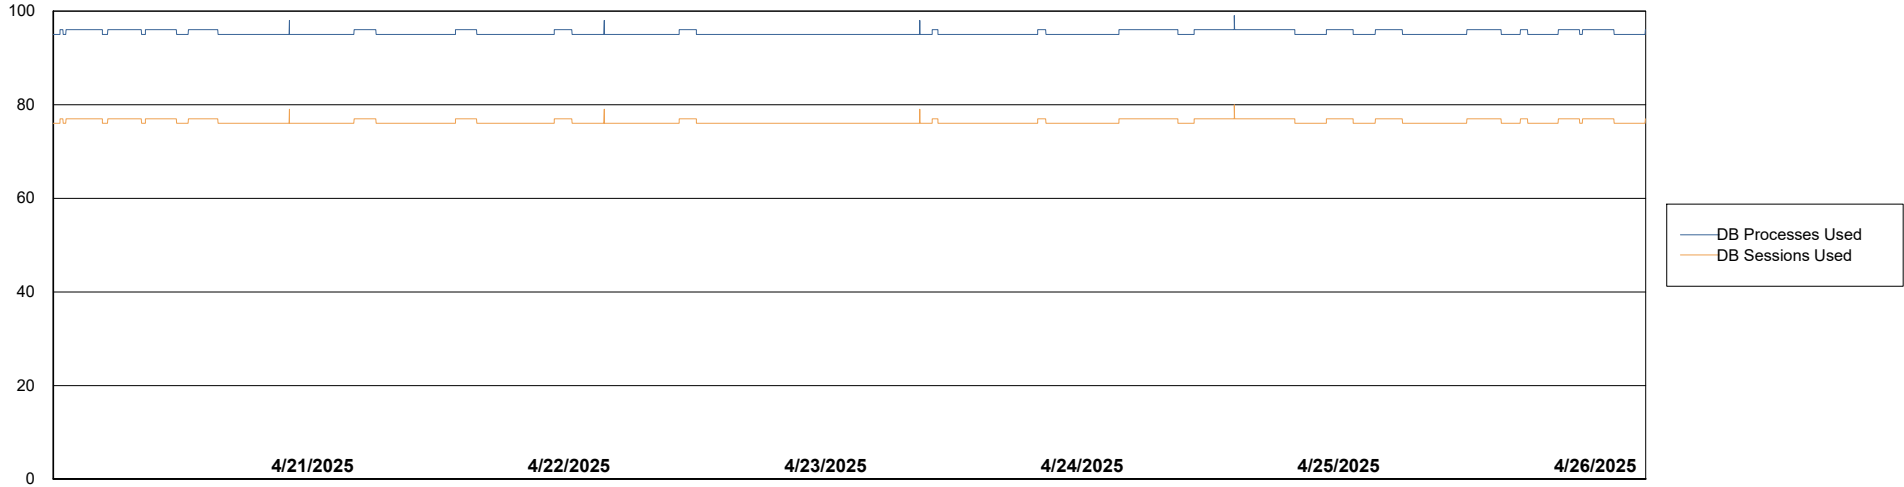

Database Performance ELJ_PRD_FRASEQXPRDDB02_HSBABS1

DB Processes Max 1,000
DB Sessions Max 0