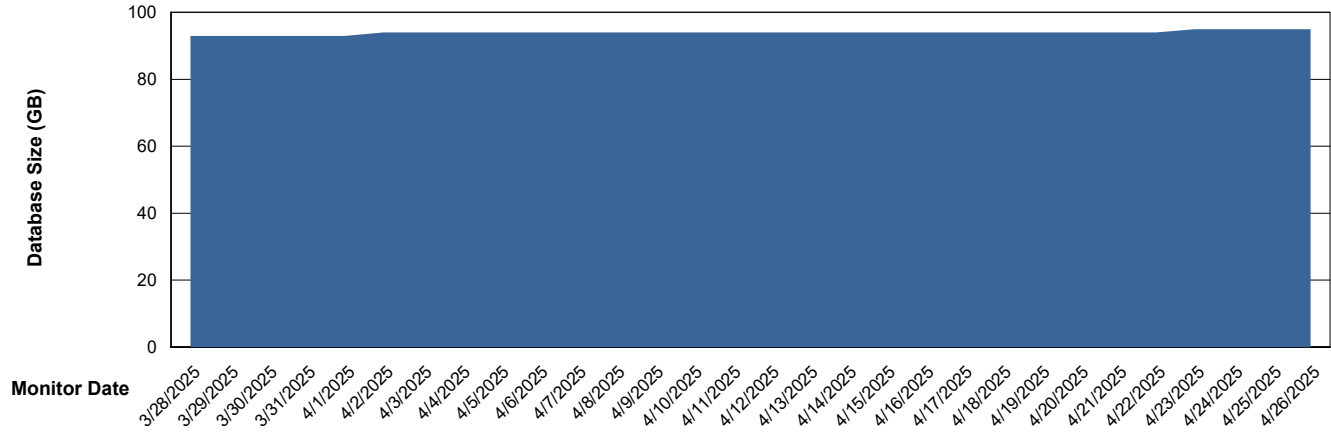

DB Processes Max 1,000
DB Sessions Max 0

Weekly SLA Customer Report

Customer ELJ Production
Database ID 72

Database Performance ELJ_PRD_FRASEQXPRDDB03_ABS1

Weekly SLA Customer Report

Customer ELJ Production
Database ID 72

DATABASE SIZE ELJ_PRD_FRASEQXPRDDB01_ABS1

Database growth over last month

DATABASE SIZE ELJ_PRD_FRASEQXPRDDB03_ABS1

Database growth over last month

Weekly SLA Customer Report

Customer ELJ Production
 Database ID 72