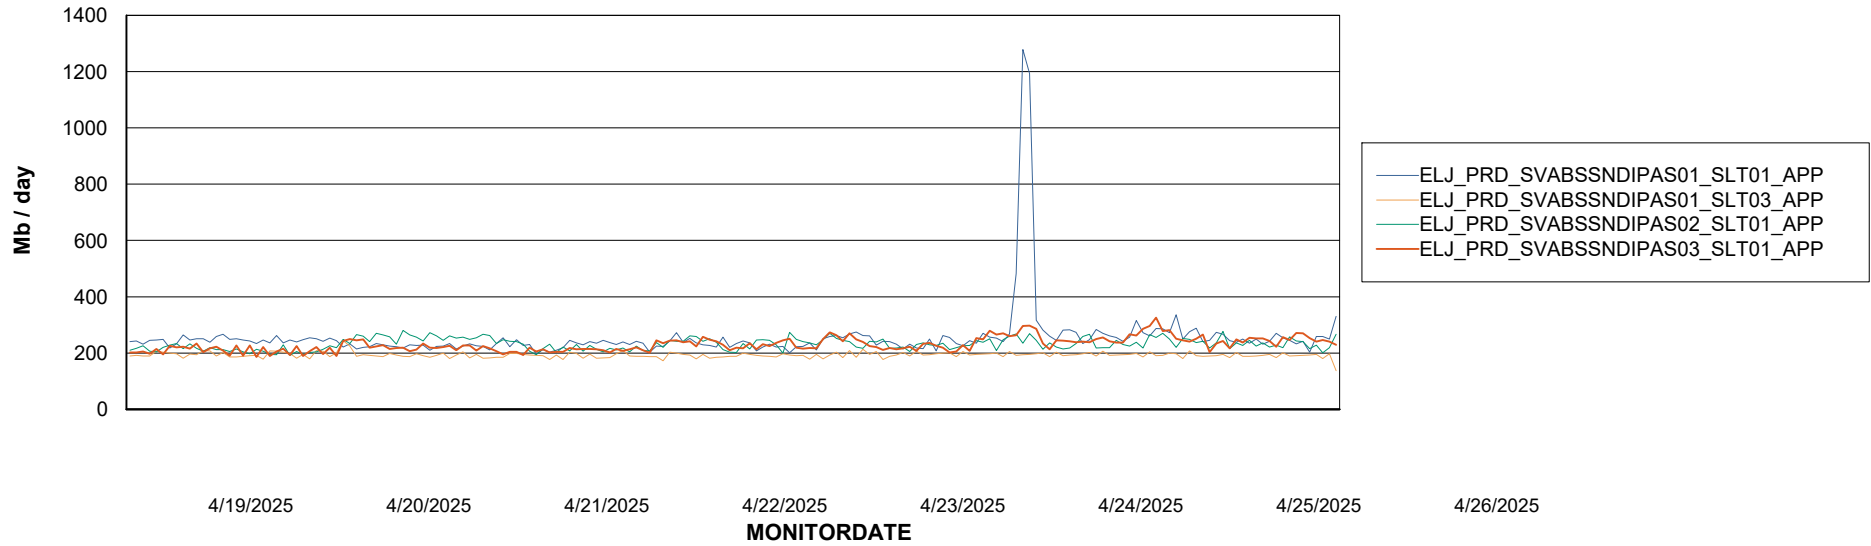

ABSSolute Application Server Services

Avg memory used per ABS Server Service