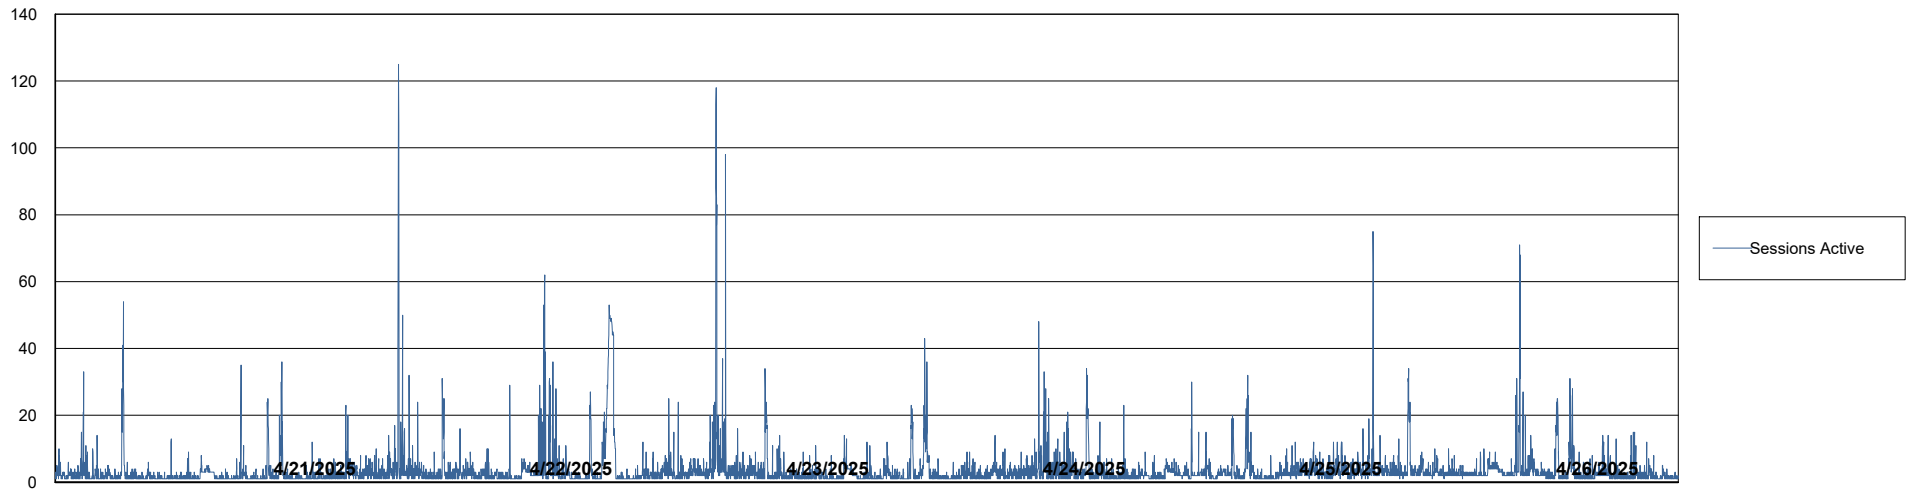

Database Performance ELI_PRD_FRASINTPRDDB01_ABS1