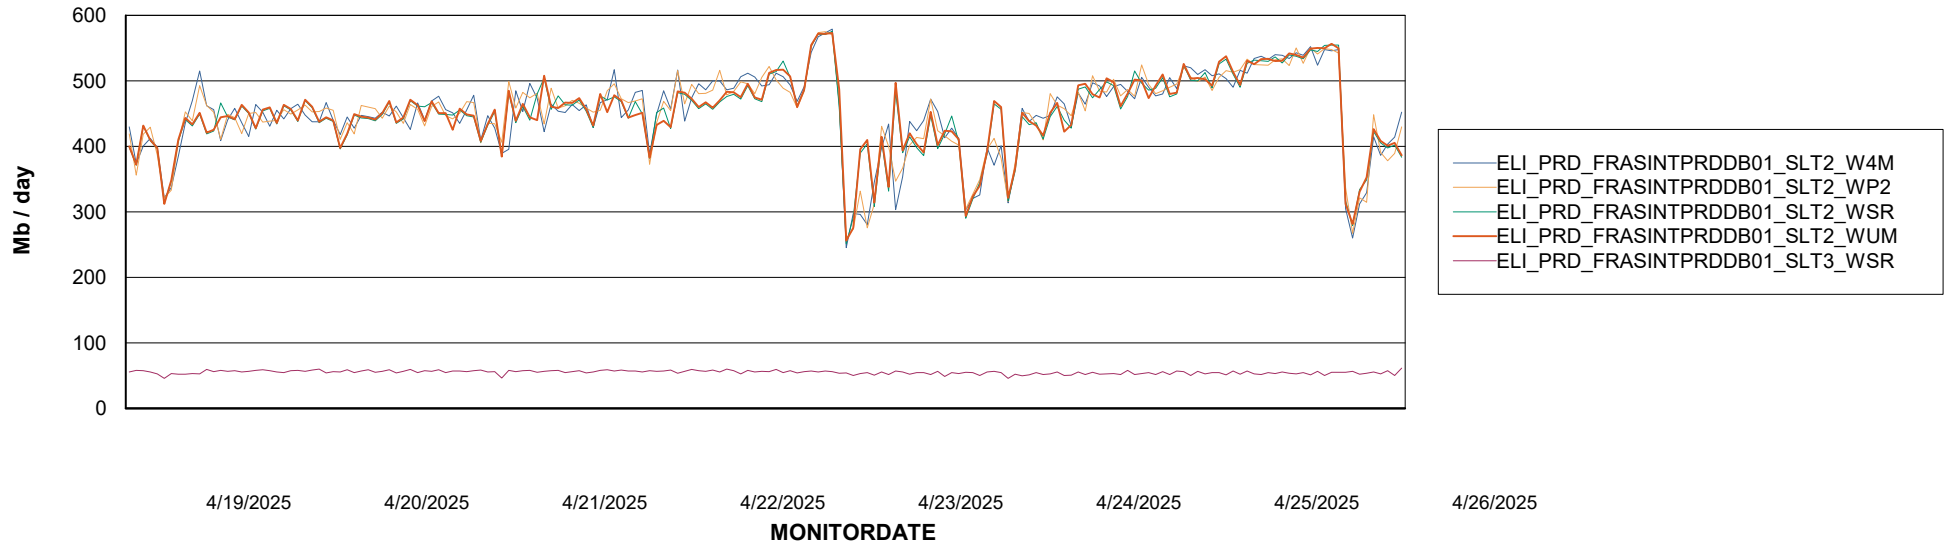

ABSolute Web Component Services

Avg memory used per ABS Web component