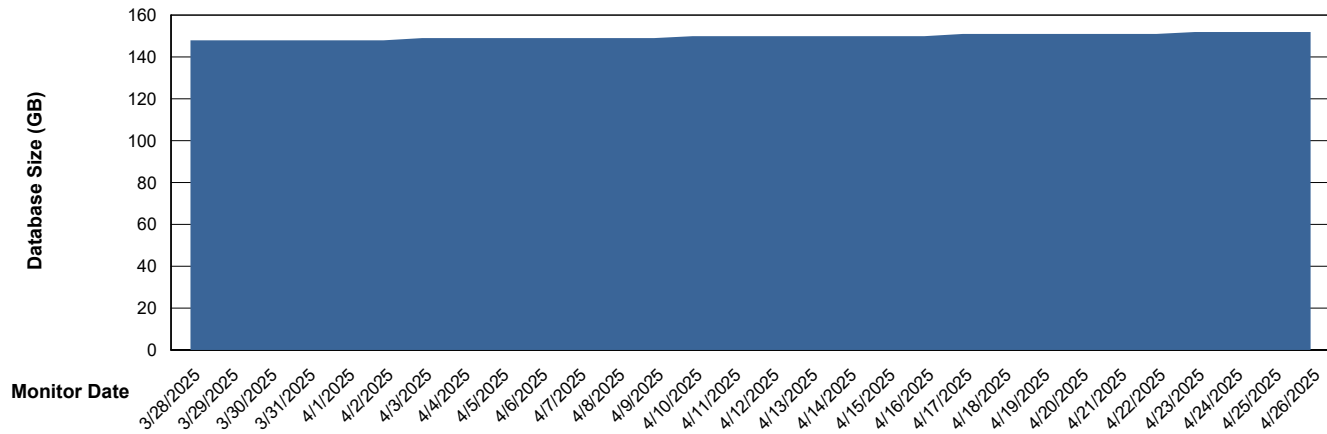

# Weekly SLA Customer Report

Customer ELI\_Production  
Database ID 62

DATABASE SIZE ELI\_PRD\_FRASEQXPRDDB04-BI\_ABS1

### Database growth over last month

DATABASE SIZE ELI\_PRD\_FRASINTPRDDB01\_ABS1

### Database growth over last month