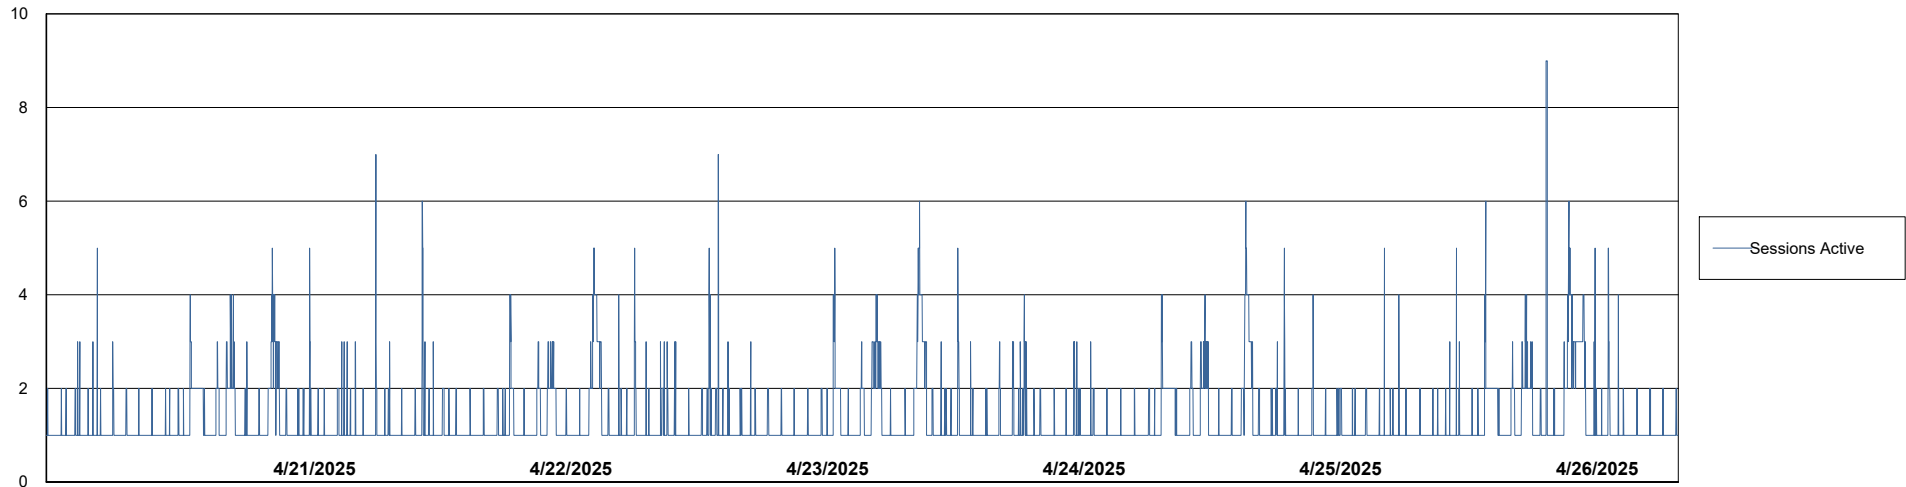

Database Performance ELI_PRD_FRASEQXPRDDB04-BI_ABS1