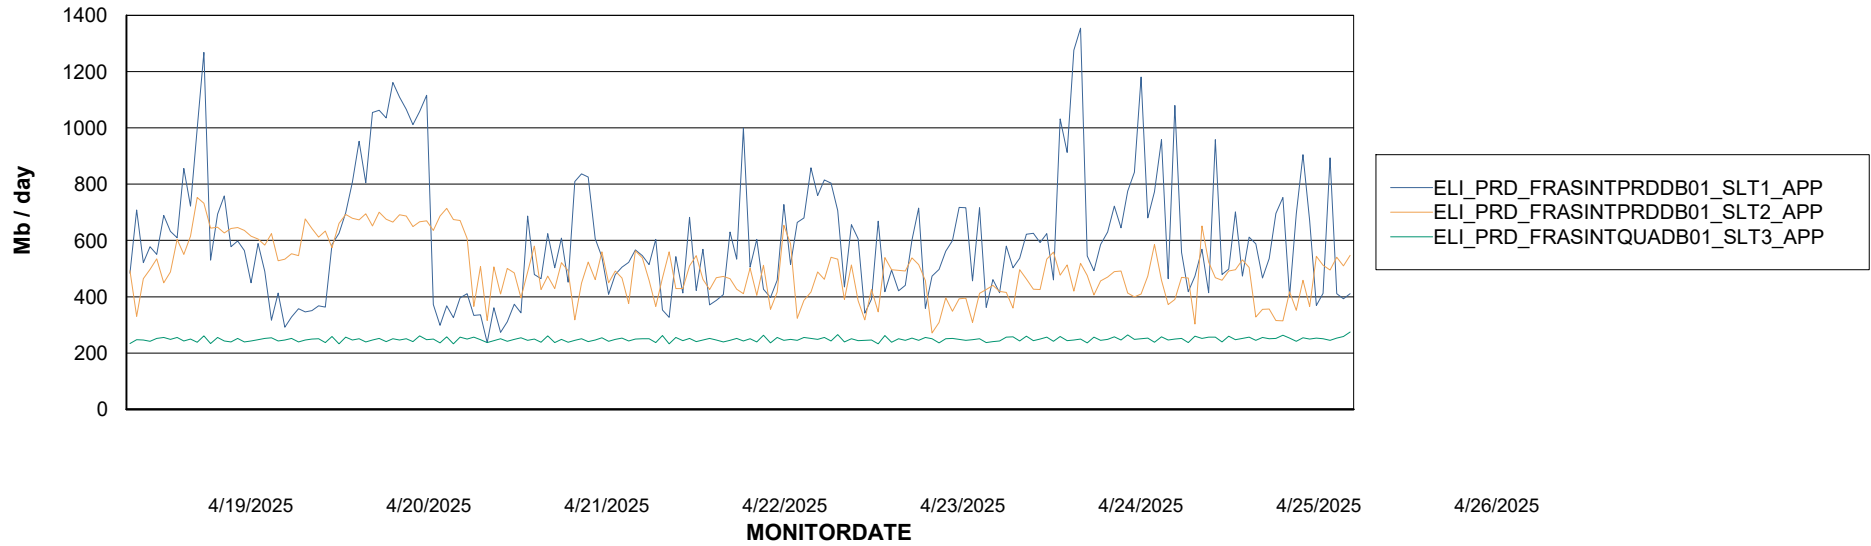

ABSSolute Application Server Services

Avg memory used per ABS Server Service