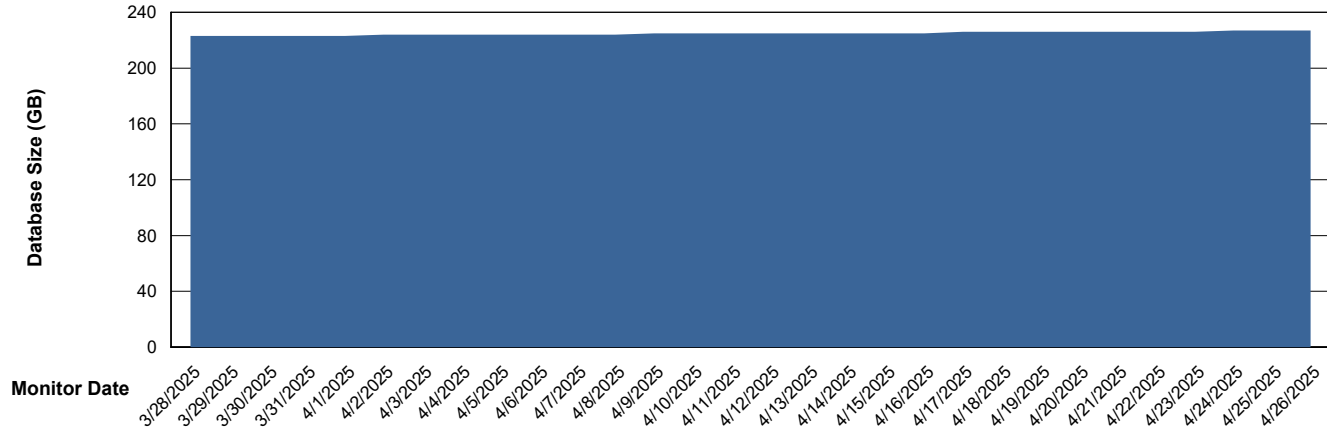

DATABASE SIZE ELI_PRD_FRASEQXPRDDB04-BI_ABS1

Database growth over last month