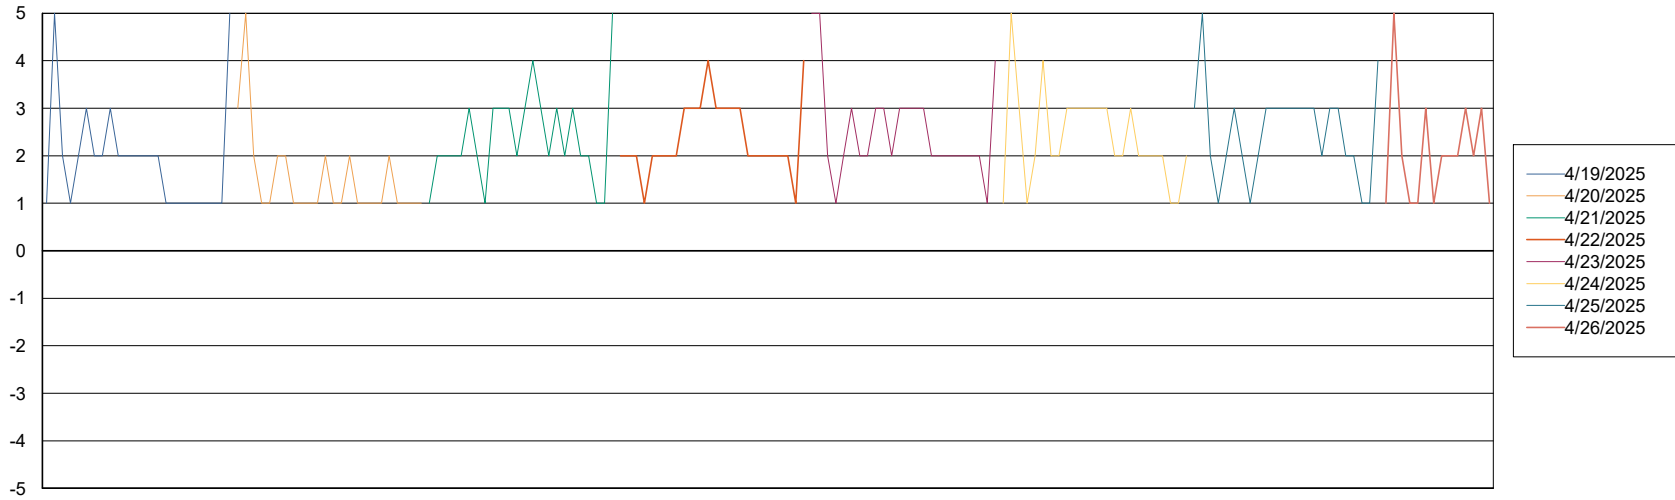

Standby Database Health ELI_Production

Recovery lag for last 7 days