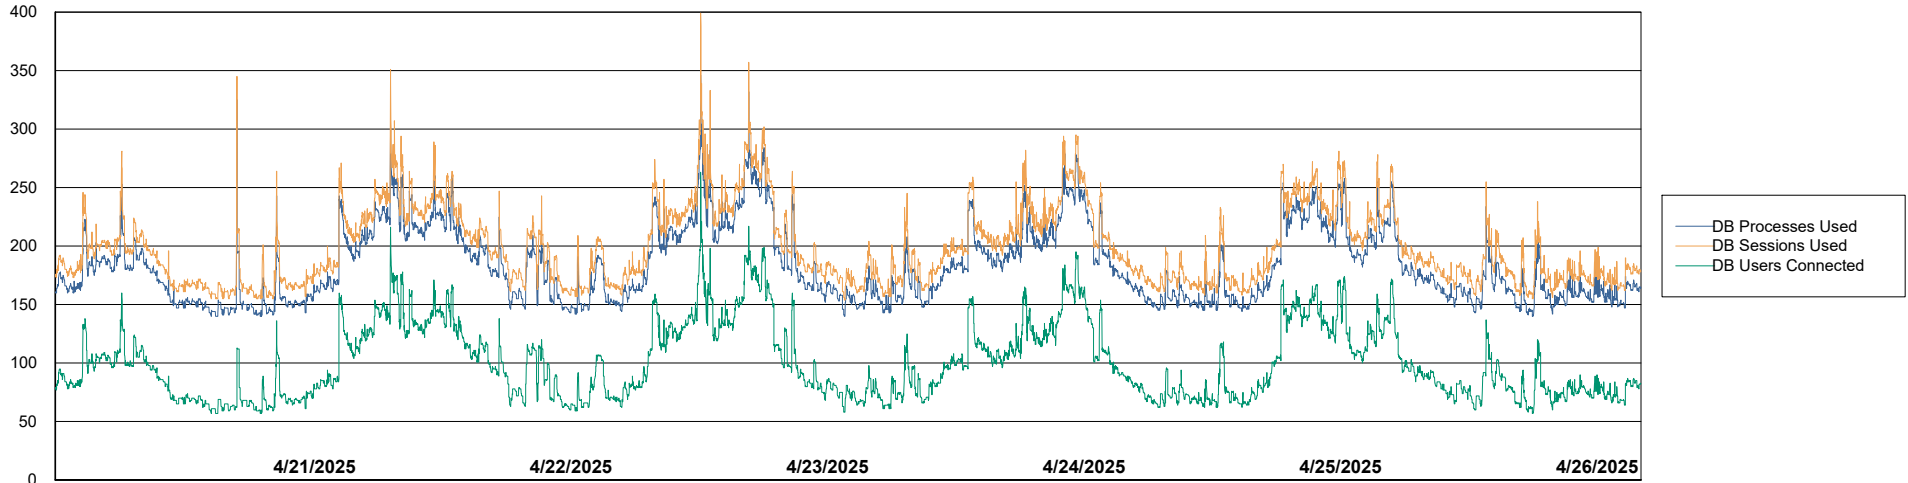

Database Performance ELI_PRD_FRASINTPRDDB01_ABS1