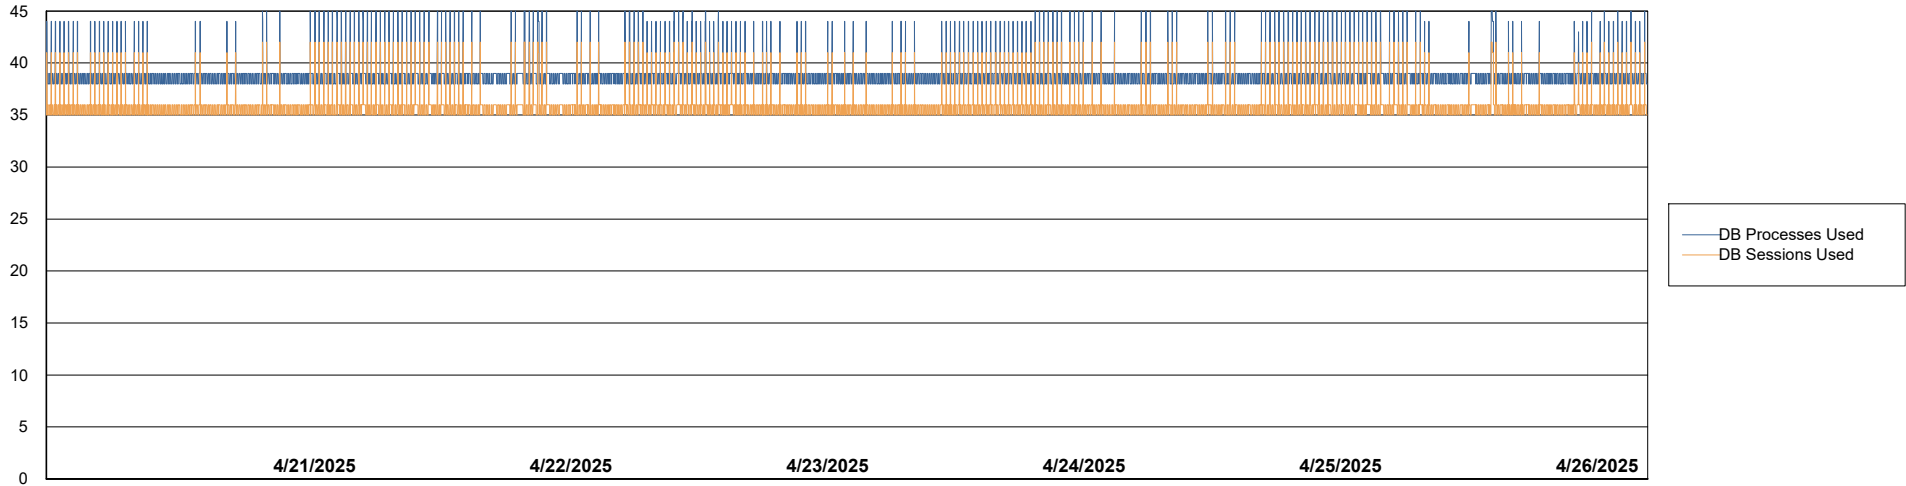

Database Performance ELI_PRD_FRASINTQUADB01_HSBABS1

DB Processes Max 1,000