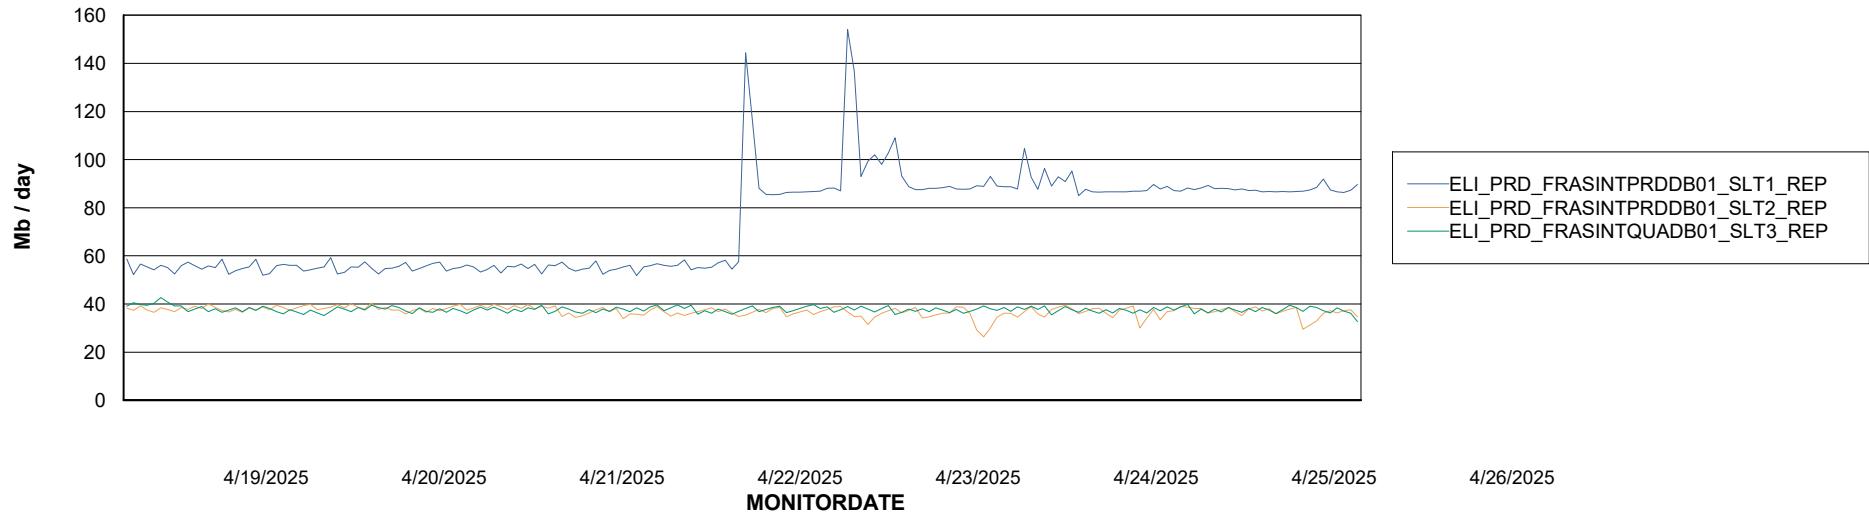

ABSSolute Application ReportServer Services

Avg memory used per ReportServer Service