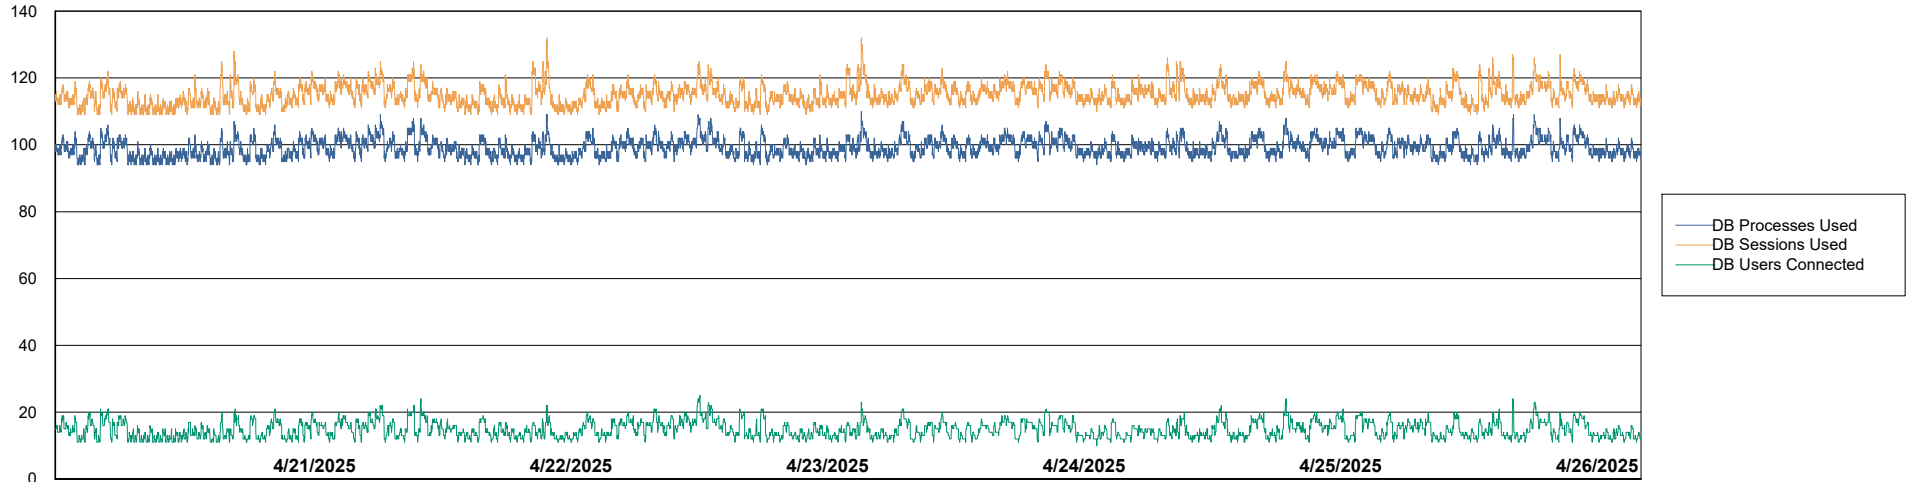

Database Performance ELI_PRD_FRASEQXPRDDB04-BI_ABS1