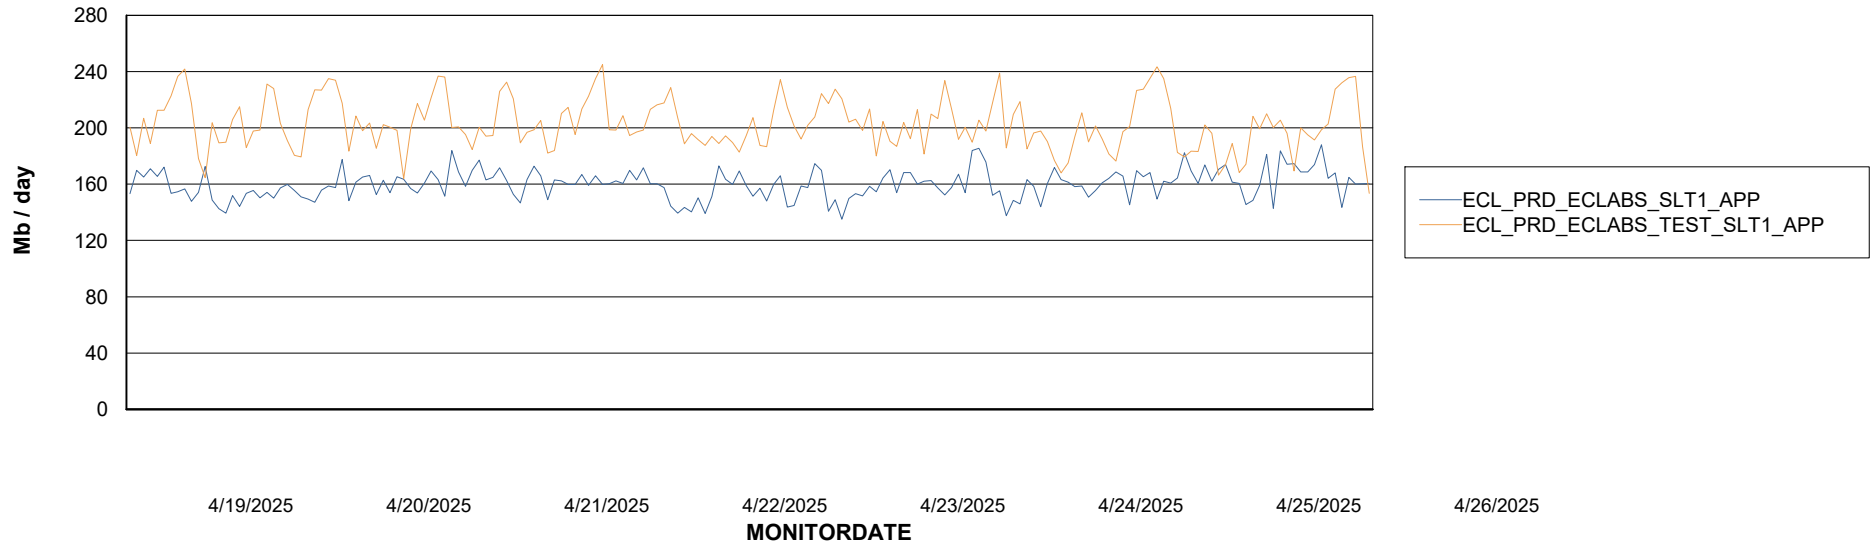

ABSSolute Application Server Services

Avg memory used per ABS Server Service