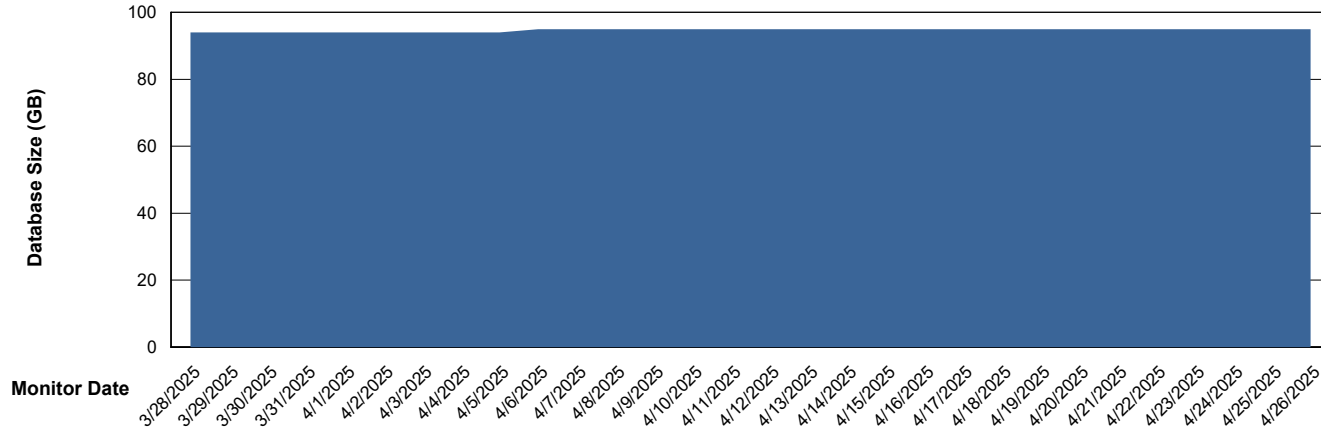

Weekly SLA Customer Report

Customer ECL_Production
Database ID 156

Database Performance ECL_PRD_ECLABS_ABS1

Weekly SLA Customer Report

Customer ECL_Production
Database ID 156

Database Performance ECL_PRD_ECL-ABS-BI_ABS1

Weekly SLA Customer Report

Customer ECL_Production
Database ID 156

Database Performance ECL_PRD_ECLABS-TEST_HSBABS1

DB Processes Max 1,000

Weekly SLA Customer Report

Customer ECL_Production
Database ID 156

DATABASE SIZE ECL_PRD_ECLABS_ABS1

Database growth over last month

DATABASE SIZE ECL_PRD_ECL-ABS-BI_ABS1

Database growth over last month

Weekly SLA Customer Report

Customer ECL_Production
Database ID 156

Database Tablespace ECL_PRD_ECLABS_ABS1