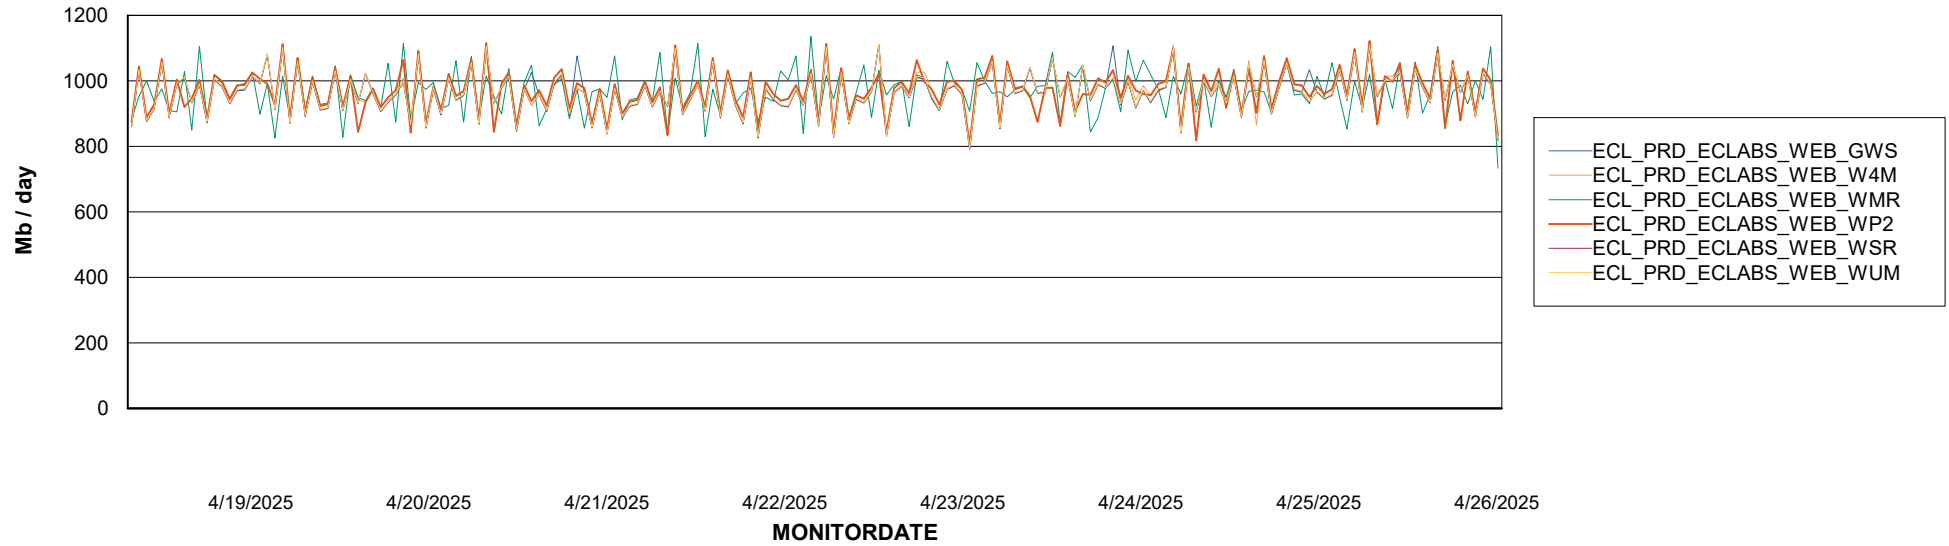

ABSSolute Web Component Services

Avg memory used per ABS Web component