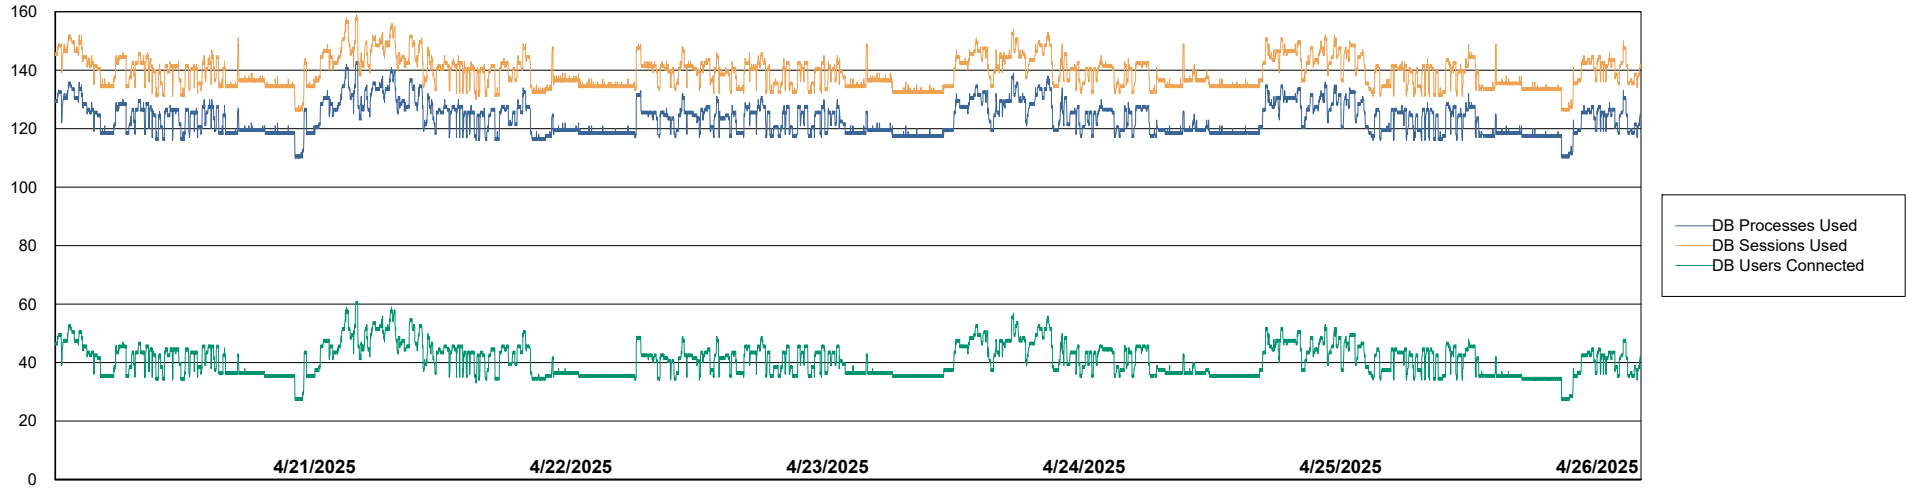

Weekly SLA Customer Report

Customer ECL_Production
Database ID 156

Database Performance ECL_PRD_ECLABS_ABS1

Weekly SLA Customer Report

Customer ECL_Production
Database ID 156

Database Performance ECL_PRD_ECL-ABS-BI_ABS1