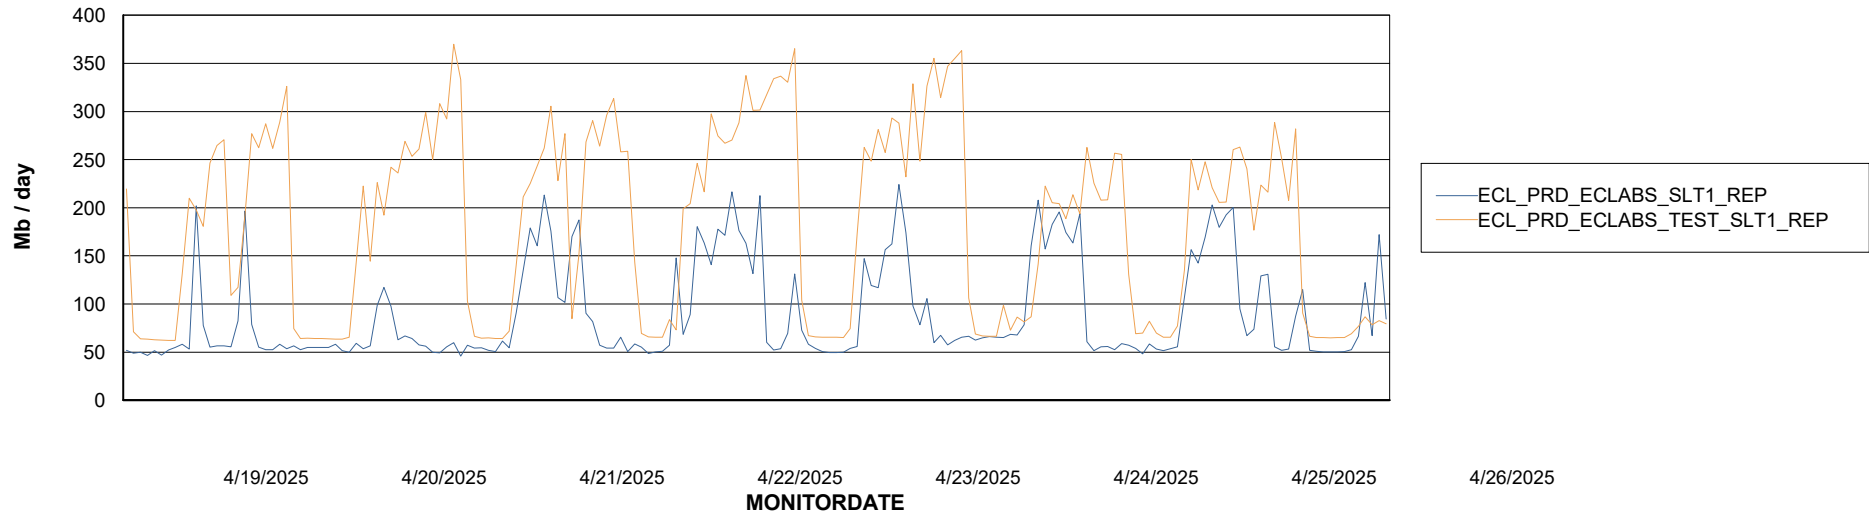

Avg memory used per ABS Server Service

Avg users per day per ABS server

Weekly SLA Customer Report

Customer ECL_Production
Database ID 156

ABSSolute Application ReportServer Services

Avg memory used per ReportServer Service