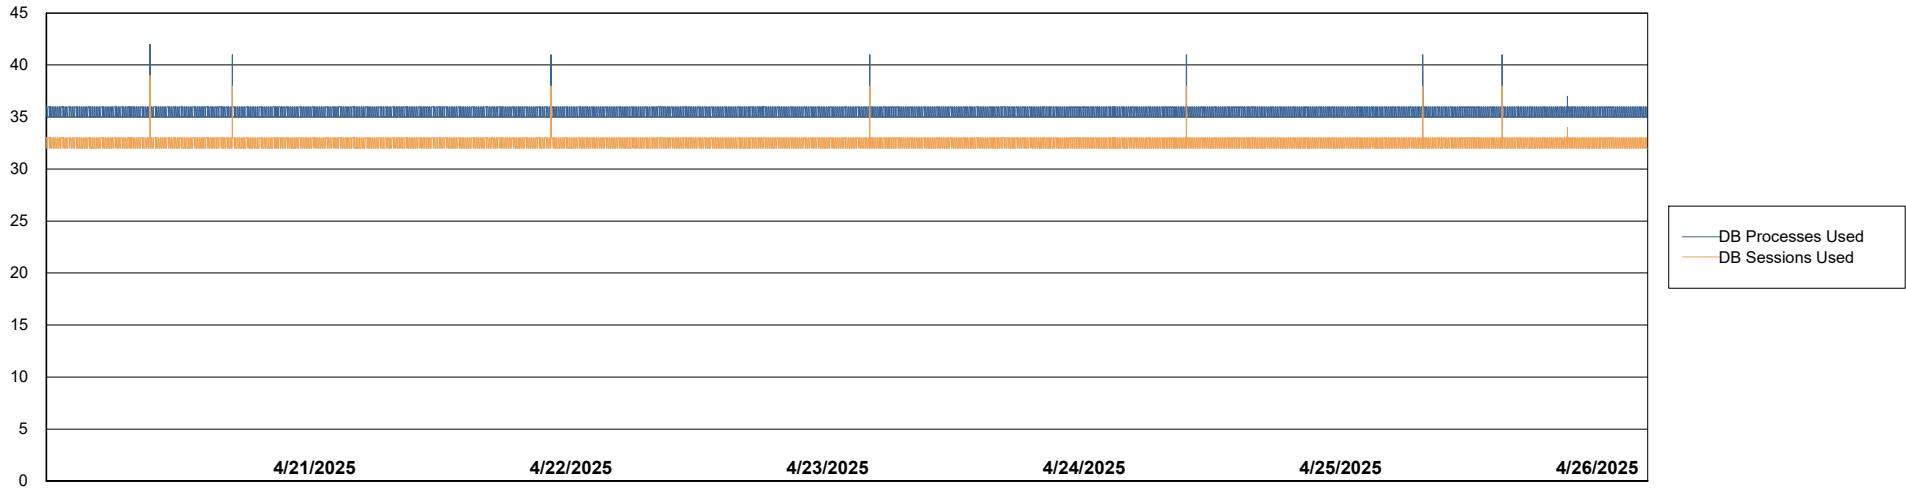

Database Performance ECL_PRD_ECLABS-TEST_HSBABS1

DB Processes Max 1,000