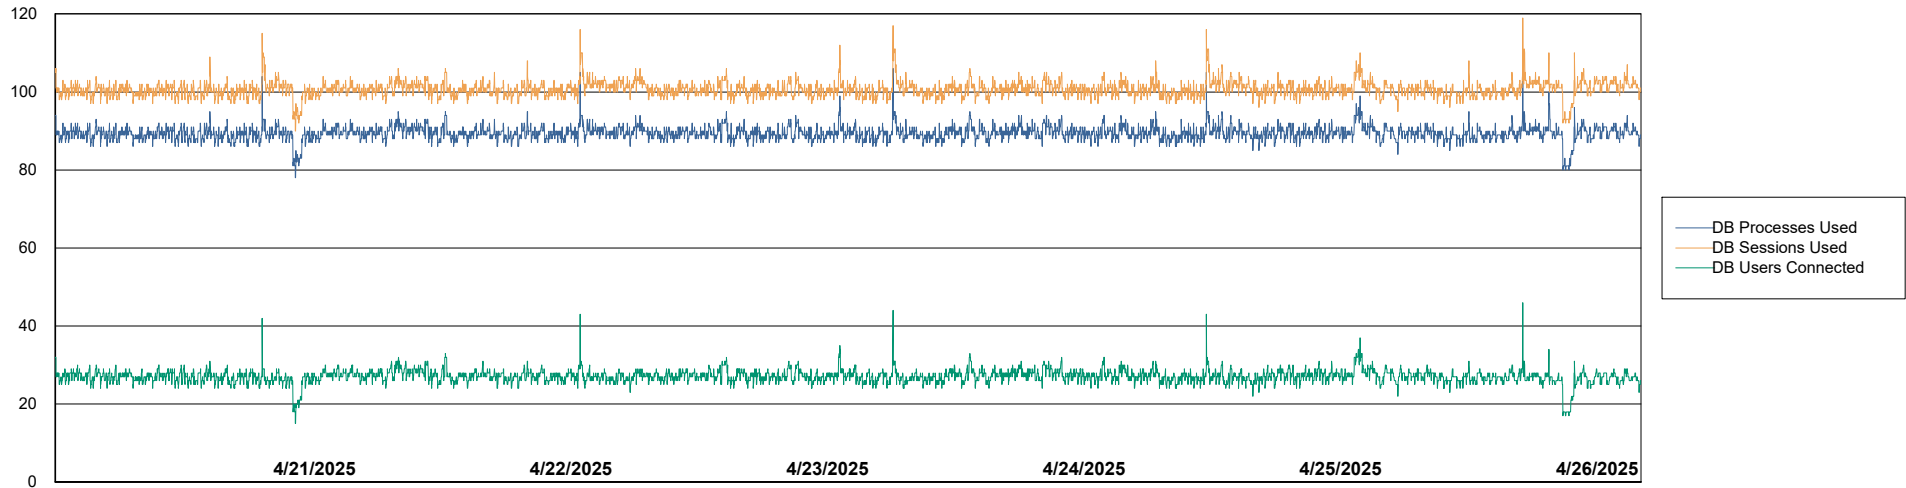

Weekly SLA Customer Report

Customer ECL_Production
Database ID 156

Database Performance ECL_PRD_ECLABS_ABS1

Weekly SLA Customer Report

Customer ECL_Production
Database ID 156

Database Performance ECL_PRD_ECL-ABS-BI_ABS1