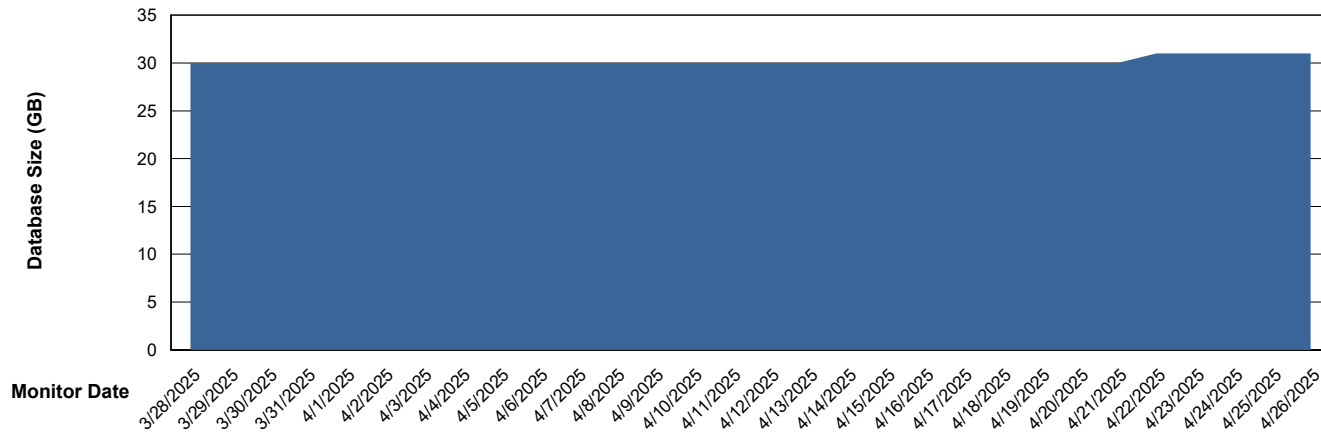

Weekly SLA Customer Report

Customer ECL_Production
Database ID 156

Database Performance ECL_PRD_ECLABS-TEST_HSBABS1

DB Processes Max 1,000

Weekly SLA Customer Report

Customer ECL_Production
Database ID 156

DATABASE SIZE ECL_PRD_ECLABS_ABS1

Database growth over last month

DATABASE SIZE ECL_PRD_ECL-ABS-BI_ABS1

Database growth over last month

Weekly SLA Customer Report

Customer ECL_Production
Database ID 156

Database Tablespace ECL_PRD_ECLABS_ABS1