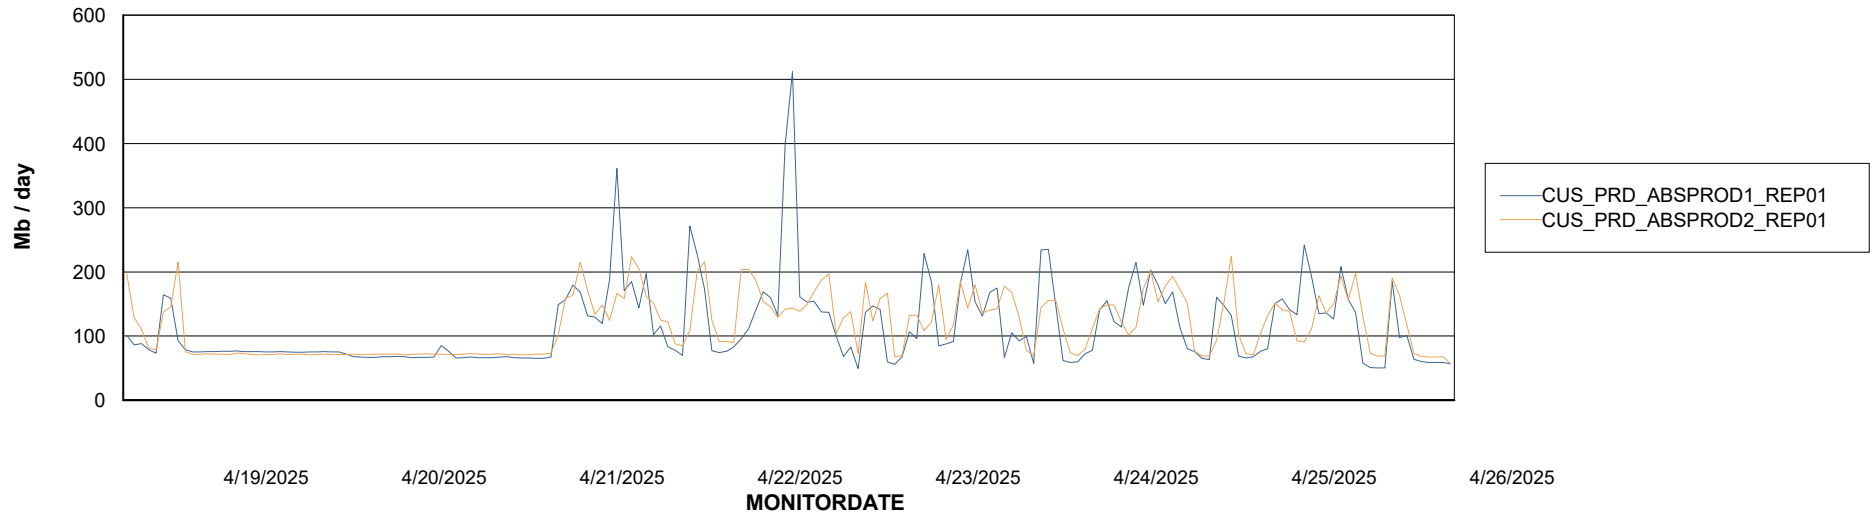

ABSSolute Application ReportServer Services

Avg memory used per ReportServer Service