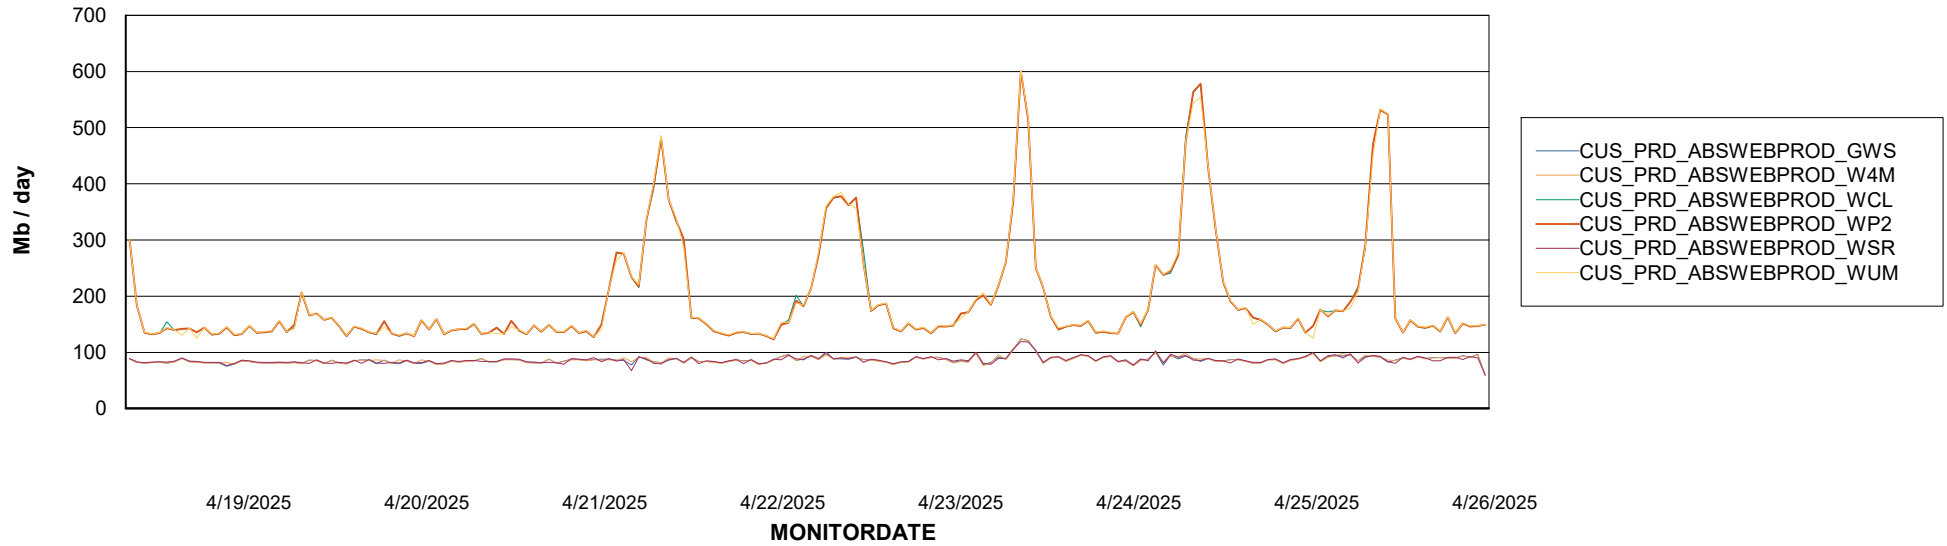

Avg memory used per ReportServer Service

Weekly SLA Customer Report

Customer CUS_Production (24/7)
Database ID 131

ABSSolute Web Component Services

Avg memory used per ABS Web component

Weekly SLA Customer Report