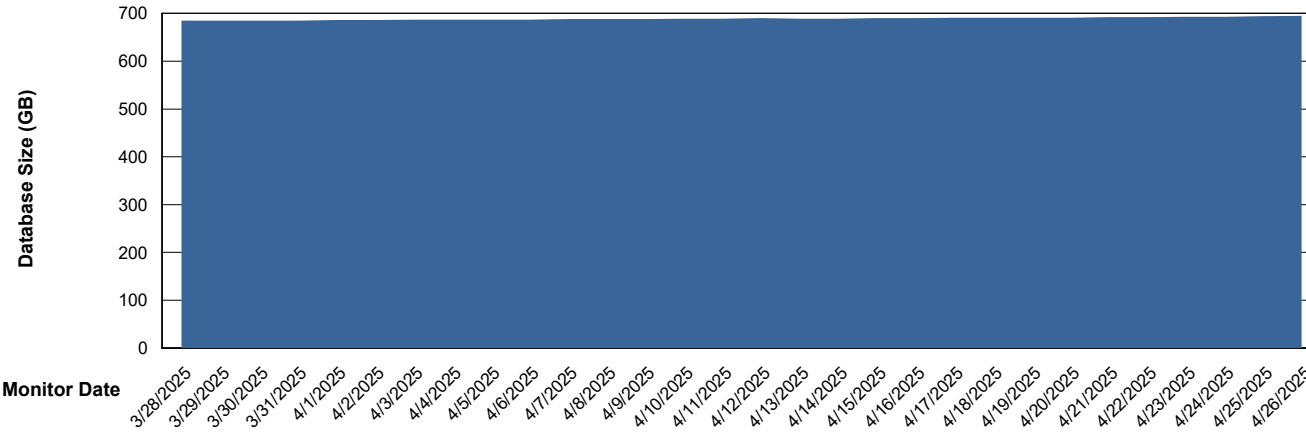

DB Processes Max 1,000

Weekly SLA Customer Report

Customer CUS_Production (24/7)
 Database ID 131

DATABASE SIZE CUS_PRD_ABSDB1_ABS1

Database growth over last month

Database Tablespace CUS_PRD_ABSDB1_ABS1

Date	Tablespace Name	Filesize (Gb)	Usedsize (Gb)	Percentage free
4/26/2025	ABSDATA	303	254	16
	INDX	513	424	17
4/25/2025	ABSDATA	303	254	16
	INDX	513	424	17
4/24/2025	ABSDATA	303	254	16
	INDX	513	424	17
4/23/2025	ABSDATA	303	254	16
	INDX	513	423	17
4/22/2025	ABSDATA	303	253	16
	INDX	513	423	18
4/21/2025	ABSDATA	303	253	16
	INDX	513	423	18
4/20/2025	ABSDATA	303	253	16
	INDX	513	422	18

Weekly SLA Customer Report

Customer CUS_Production (24/7)
Database ID 131

Standby Database Health CUS_Production (24/7)

Recovery lag for last 7 days

Weekly SLA Customer Report

Customer CUS_Production (24/7)
Database ID 131