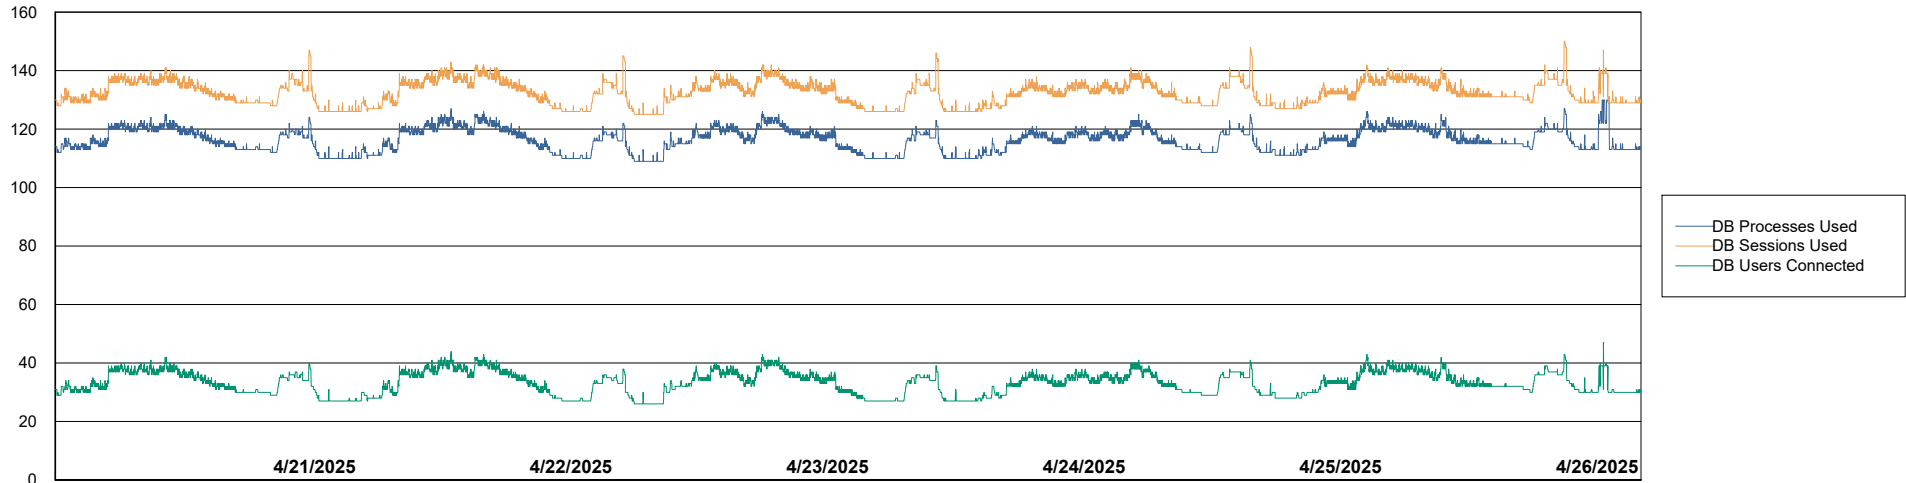

Weekly SLA Customer Report

Customer CUS_Production (24/7)
Database ID 131

Harddisk Usage CUS_PRD_ABSWEBPROD

	Free disk space on C: (%)	Total disk space on C: (Gb)	Used disk space on C: (Gb)
4/26/2025	86	199	28
4/25/2025	86	199	28
4/24/2025	86	199	28
4/23/2025	86	199	28
4/22/2025	86	199	28
4/21/2025	86	199	28
4/20/2025	86	199	28

Weekly SLA Customer Report

Customer CUS_Production (24/7)
Database ID 131

Database Performance CUS_PRD_ABSDB1_ABS1

Weekly SLA Customer Report

Customer CUS_Production (24/7)
Database ID 131

Database Performance CUS_PRD_ABSDB2_HSBABS1