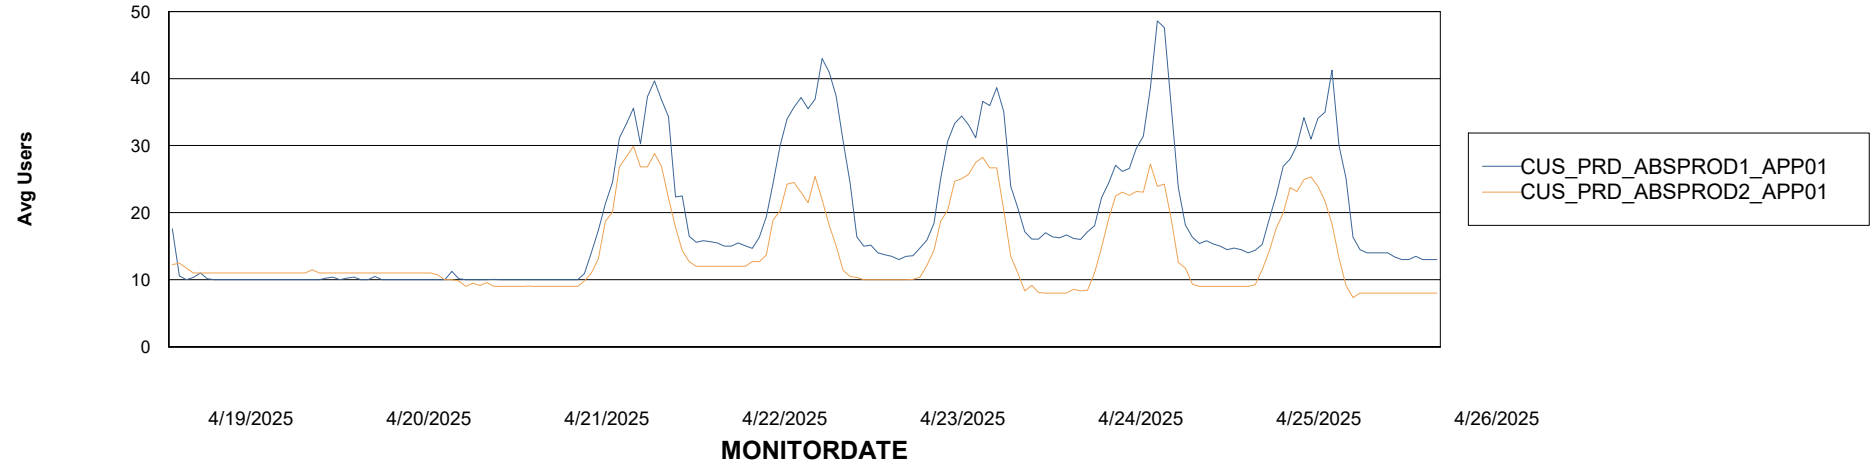

Avg users per day per ABS server