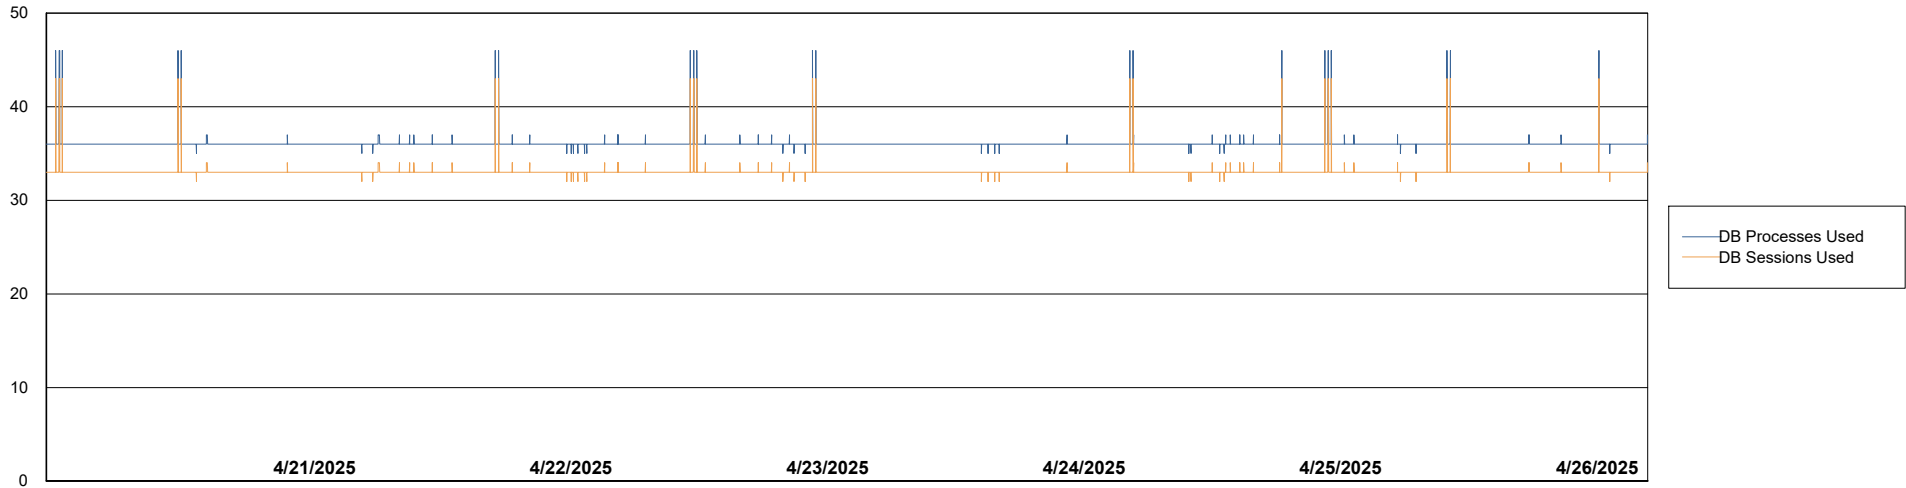

Database Performance CUS_PRD_ABSDB2_HSBABS1

DB Processes Max 1,000