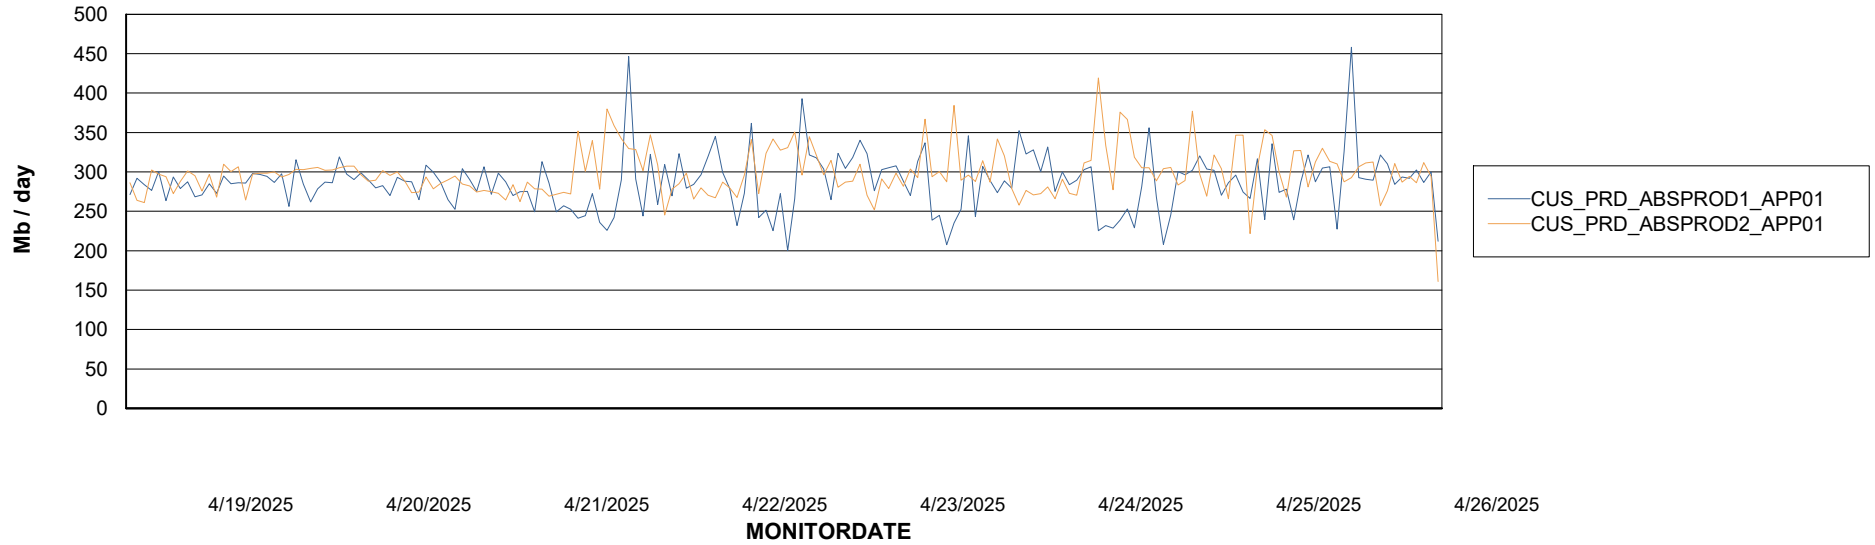

ABSSolute Application Server Services

Avg memory used per ABS Server Service