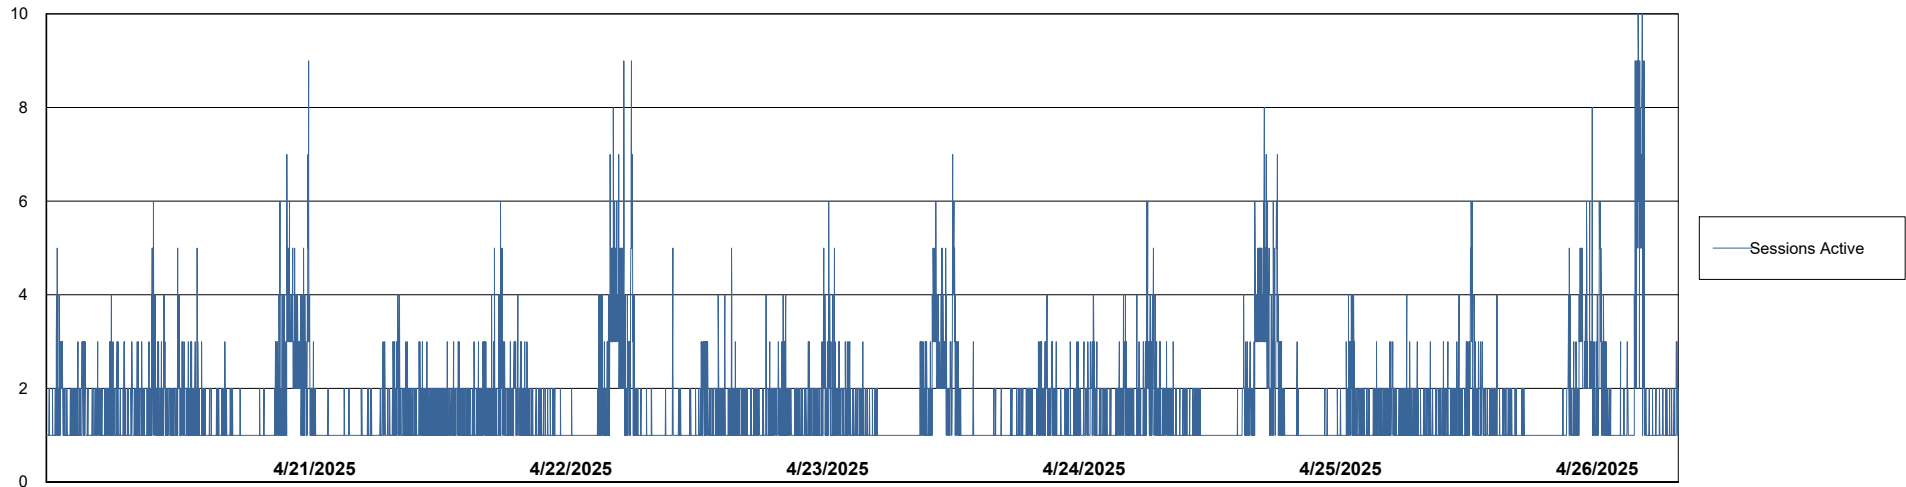

Database Performance CUS_PRD_ABSDB1_ABS1