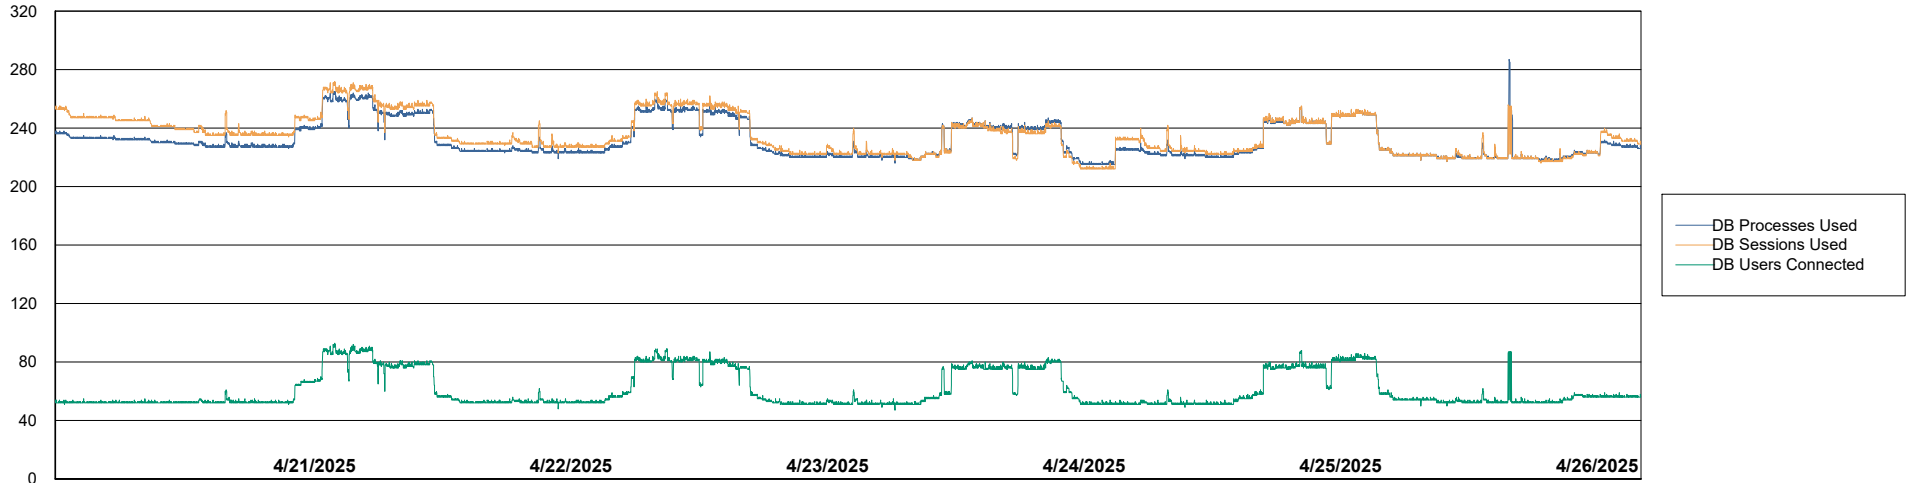

Database Performance CLO_PRD_CLO-ORA01_ABS1