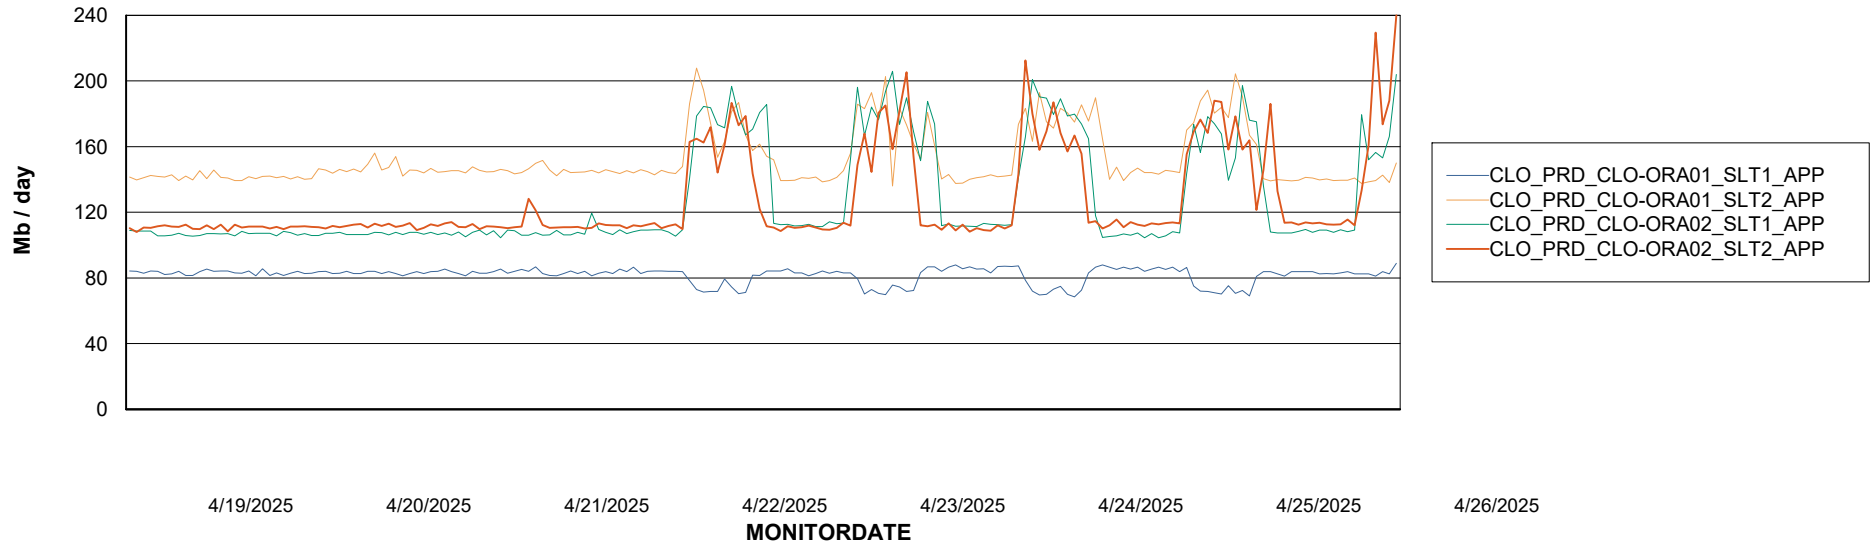

ABSSolute Application Server Services

Avg memory used per ABS Server Service