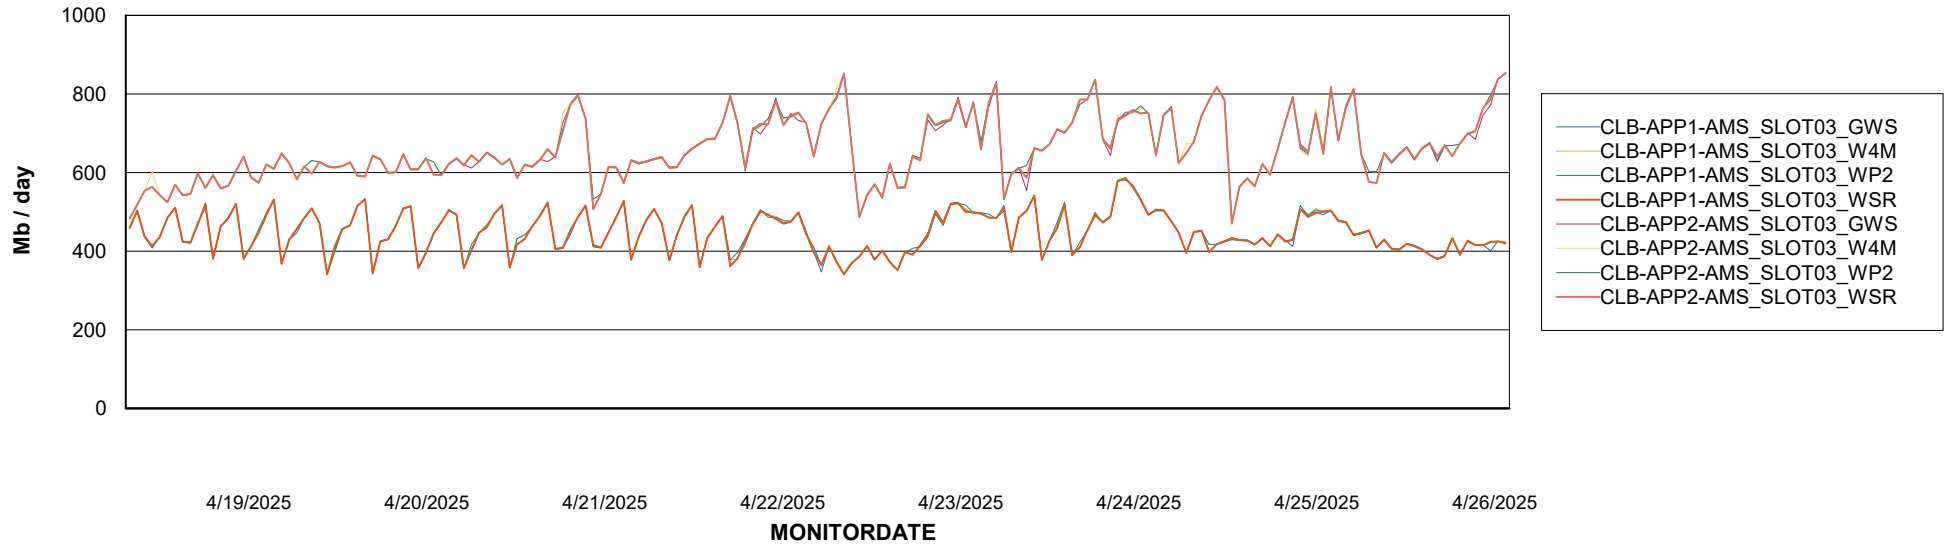

ABSSolute Web Component Services

Avg memory used per ABS Web component