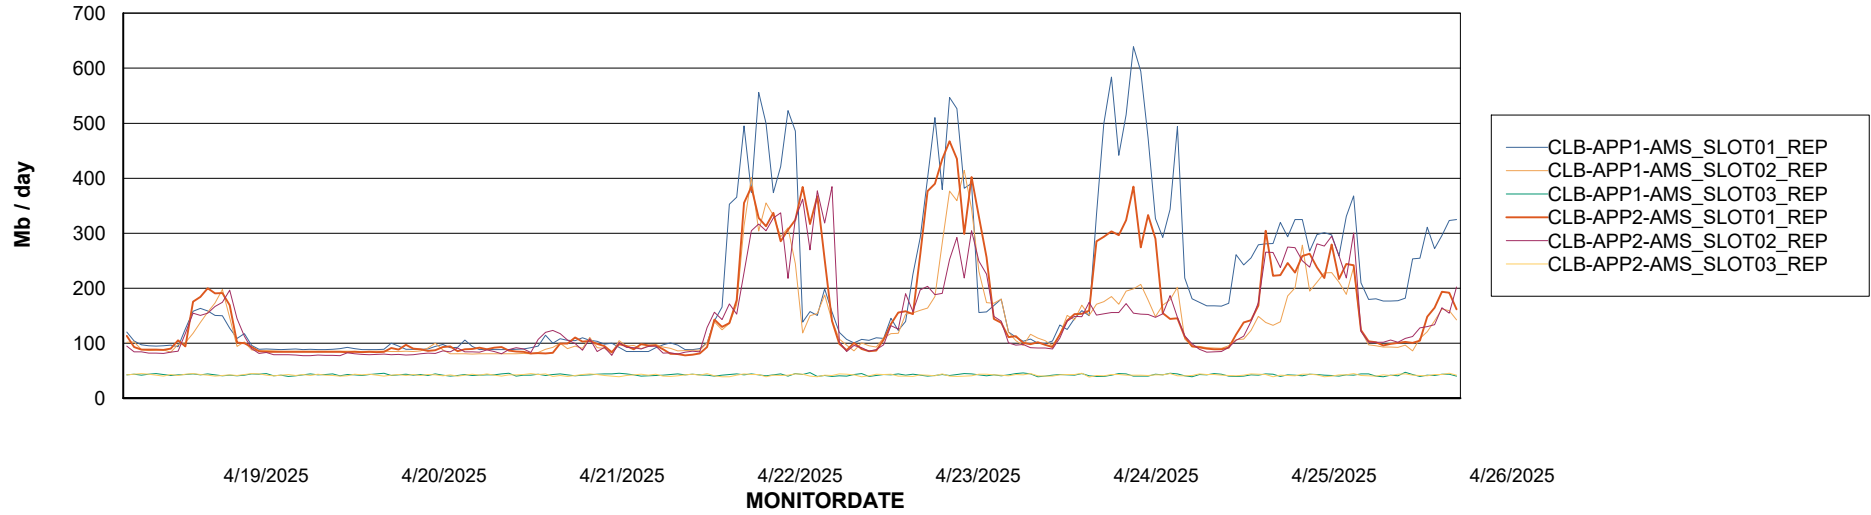

Avg memory used per ABS Server Service

Avg users per day per ABS server

Weekly SLA Customer Report

Customer: CLB OCI AMS Production
Database ID: 196

ABSSolute Application ReportServer Services

Avg memory used per ReportServer Service