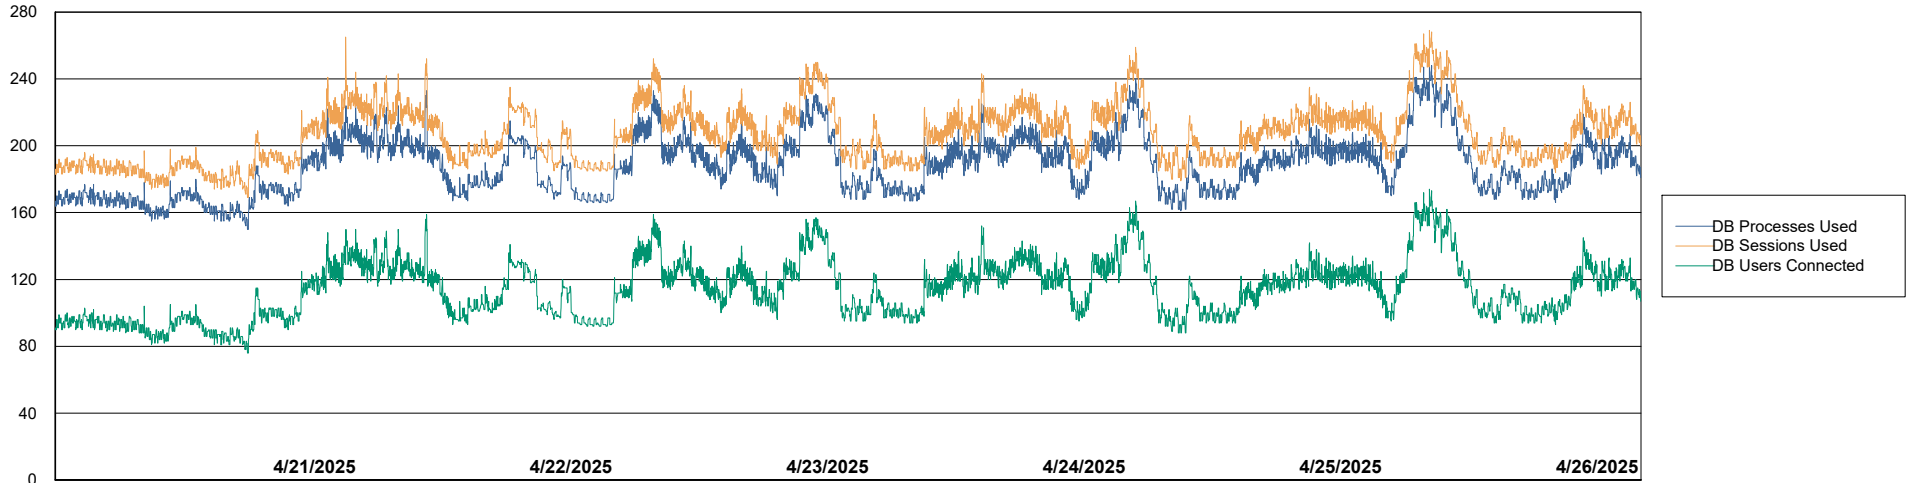

Weekly SLA Customer Report

Customer: CLB OCI AMS Production
Database ID: 196

Database Performance: CLB-BI2-AMS_ABS1_DB

Weekly SLA Customer Report

Customer CLB OCI AMS Production
Database ID 196

Database Performance CLB-DBS1-AMS_PROD_ABS1