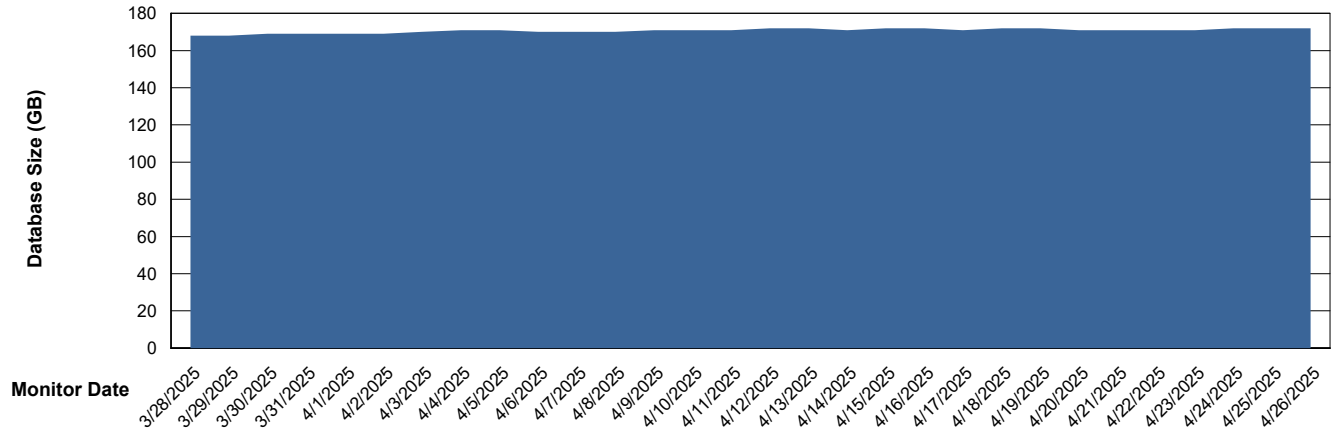

Weekly SLA Customer Report

Customer CLB OCI AMS Production
Database ID 196

Database Performance CLB-DBS2-AMS_PROD_HSBABS1

DB Processes Max 1,000
DB Processes Max 4
DB Processes Max 0

Weekly SLA Customer Report

Customer CLB OCI AMS Production
Database ID 196

DATABASE SIZE CLB-BI2-AMS_ABS1_DB

Database growth over last month

DATABASE SIZE CLB-DBS1-AMS_PROD_ABS1

Database growth over last month

Weekly SLA Customer Report