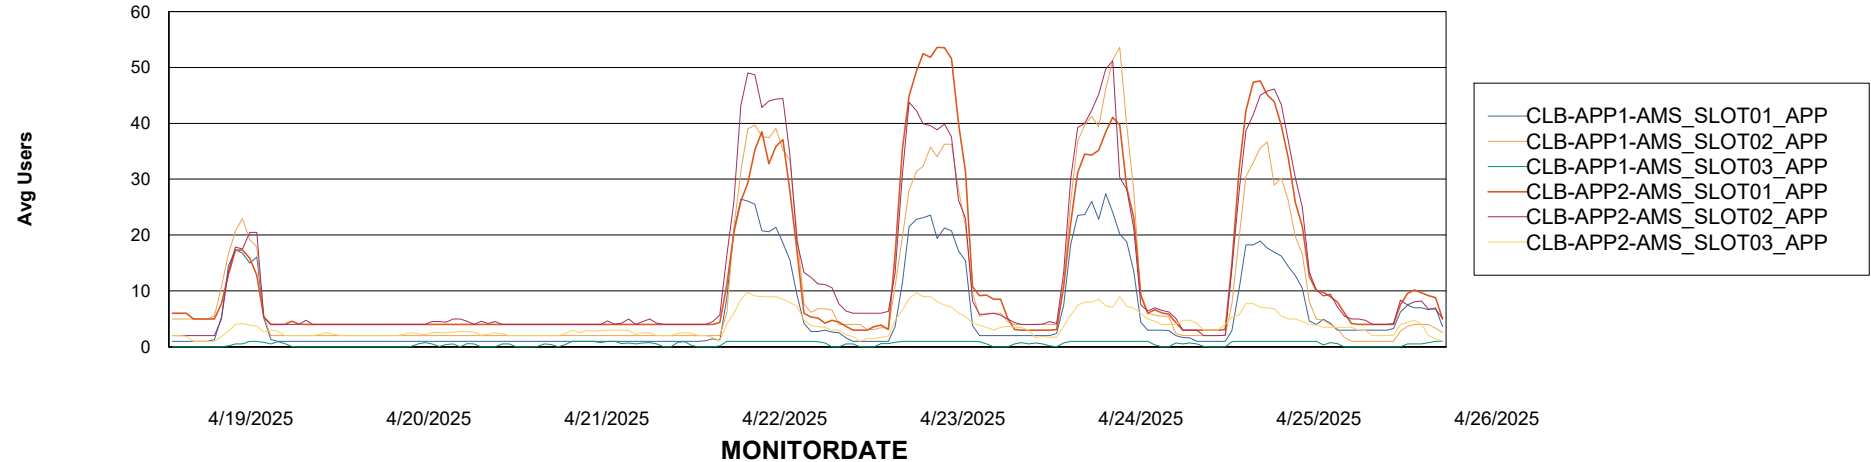

Avg users per day per ABS server