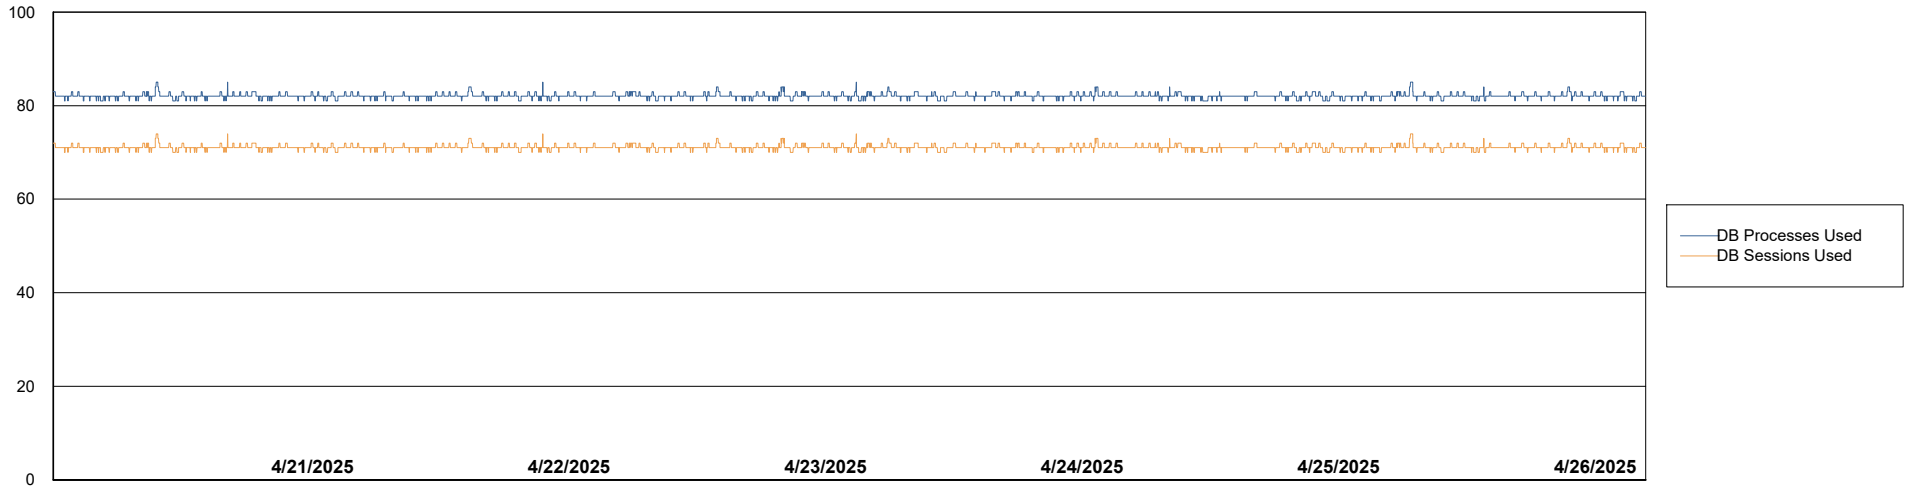

Database Performance   CLB-DBS2-AMS_PROD_HSBABS1

DB Processes Max   1,000
DB Processes Max   4
DB Processes Max   0