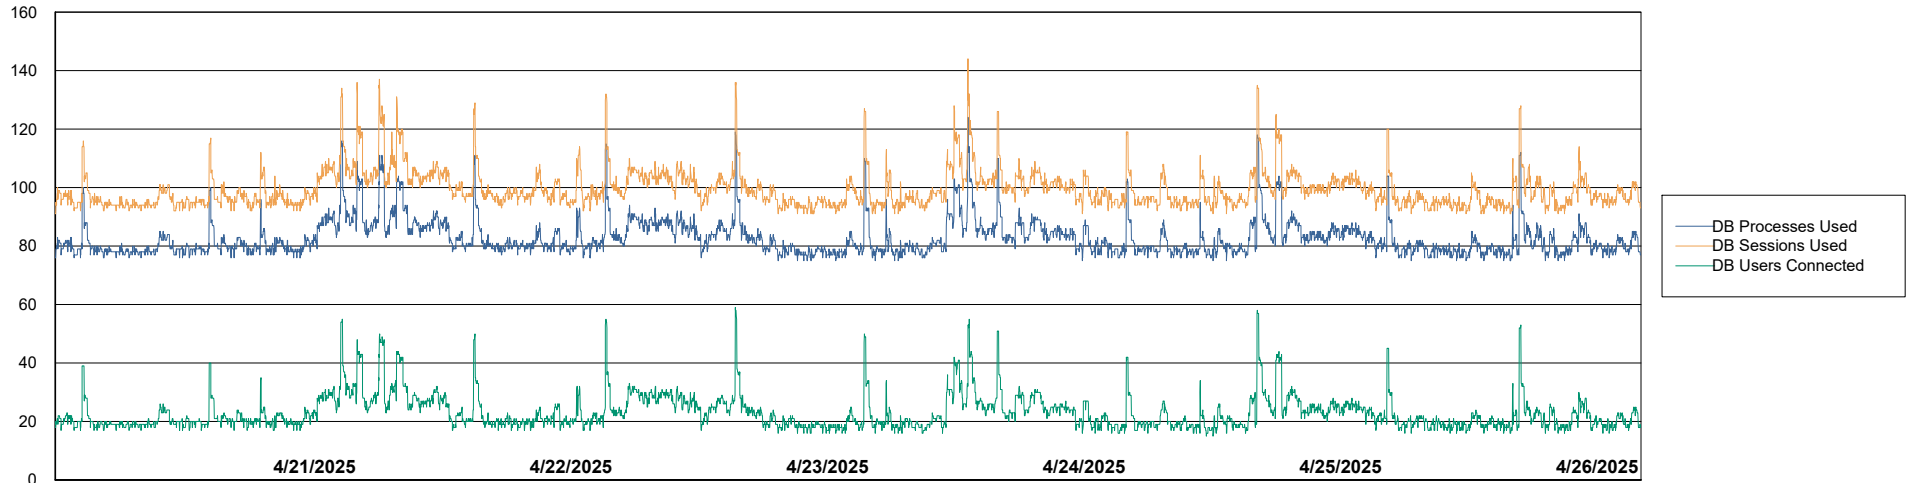

Database Performance: CLB-BI2-AMS_ABS1_DB