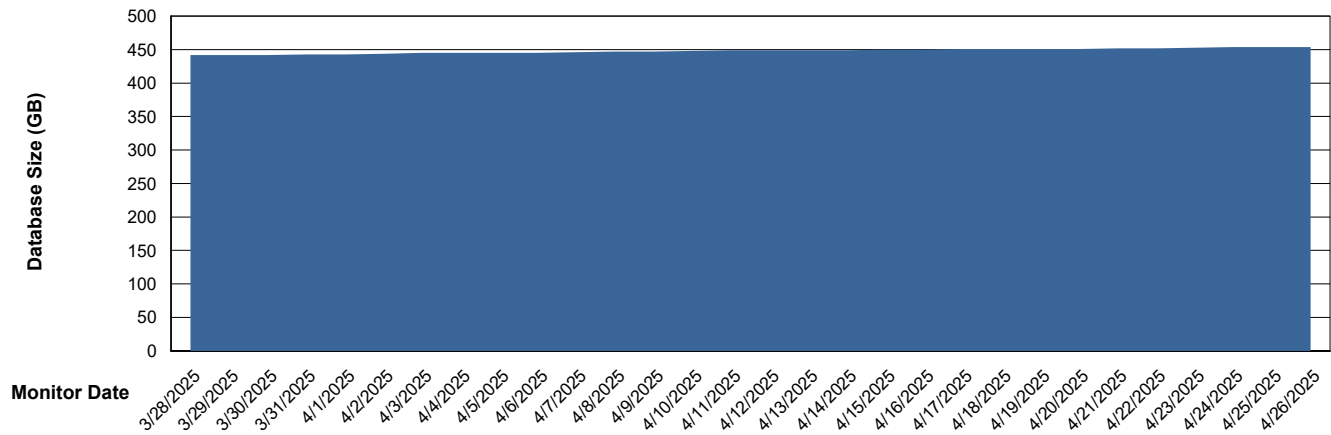

Customer CLB OCI AMS Production
Database ID 196

DATABASE SIZE CLB-BI2-AMS_ABS1_DB

Database growth over last month

DATABASE SIZE CLB-DBS1-AMS_PROD_ABS1

Database growth over last month

Weekly SLA Customer Report