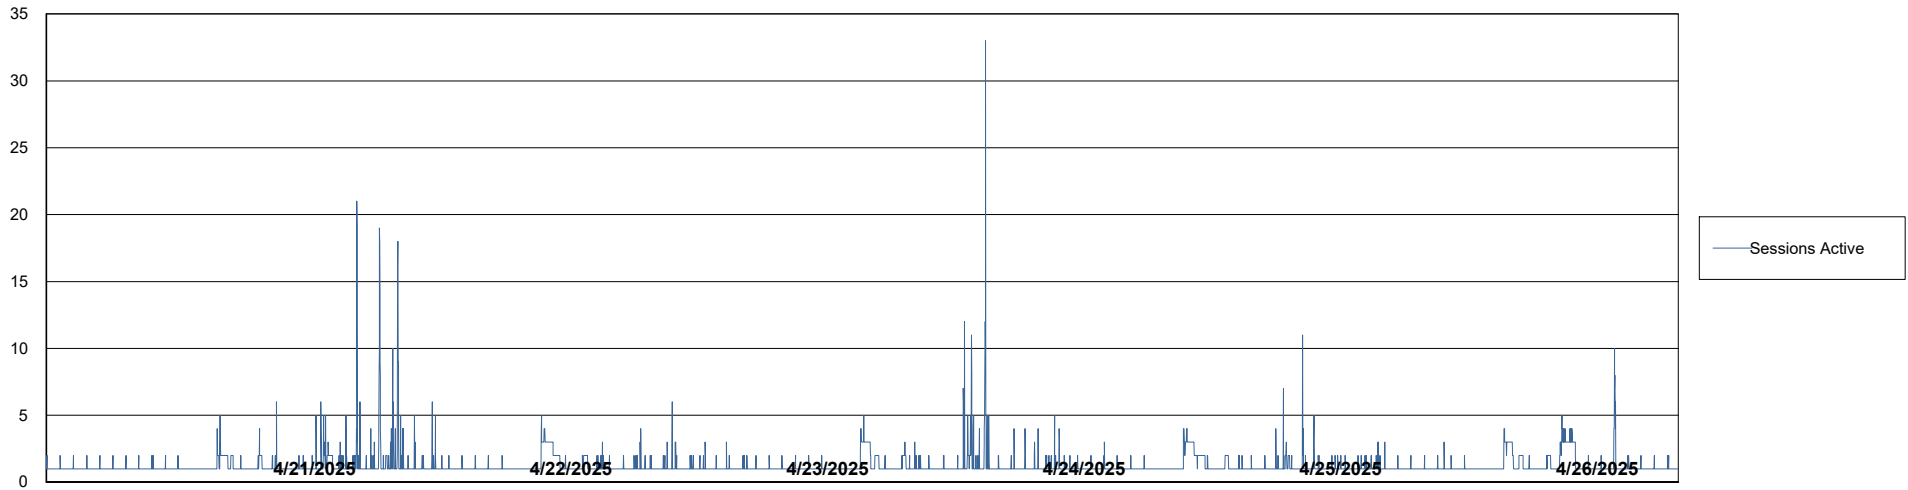

Database Performance: CLB-BI2-AMS_ABS1_DB