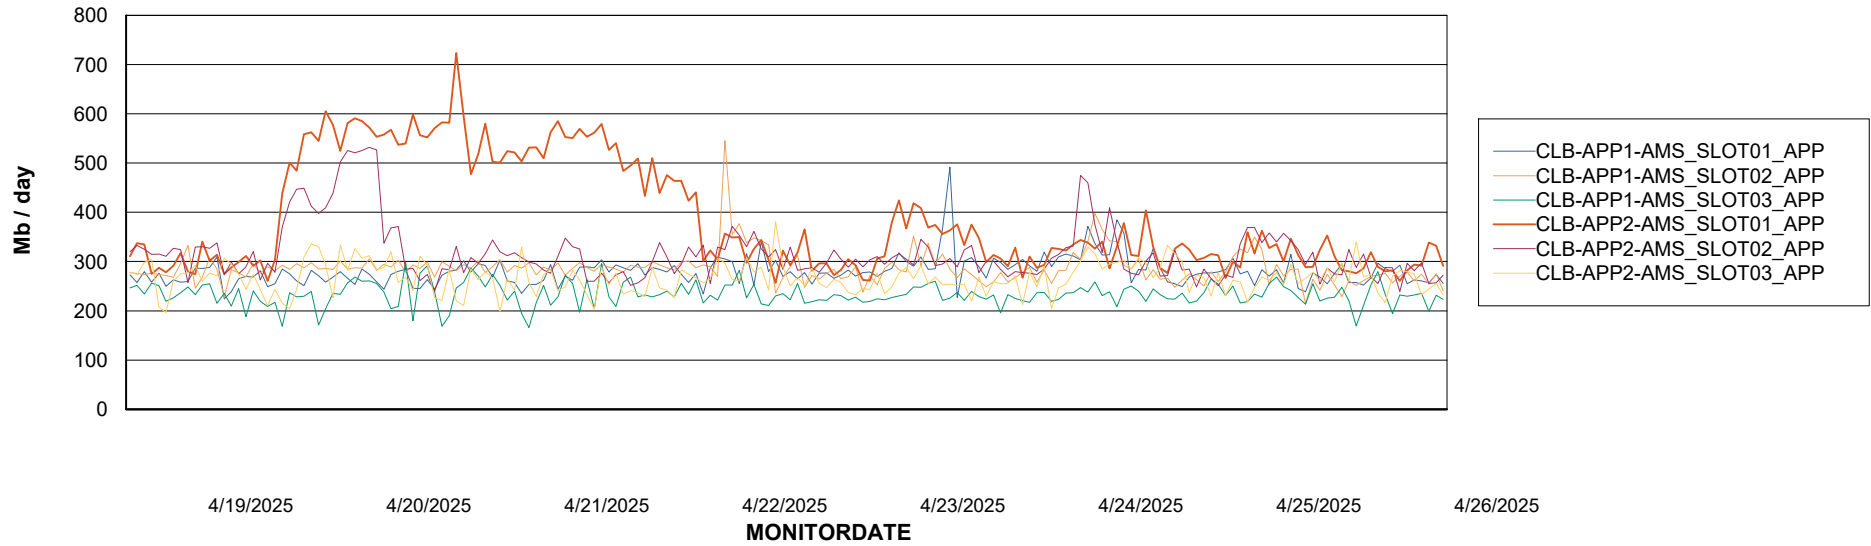

ABSSolute Application Server Services

Avg memory used per ABS Server Service