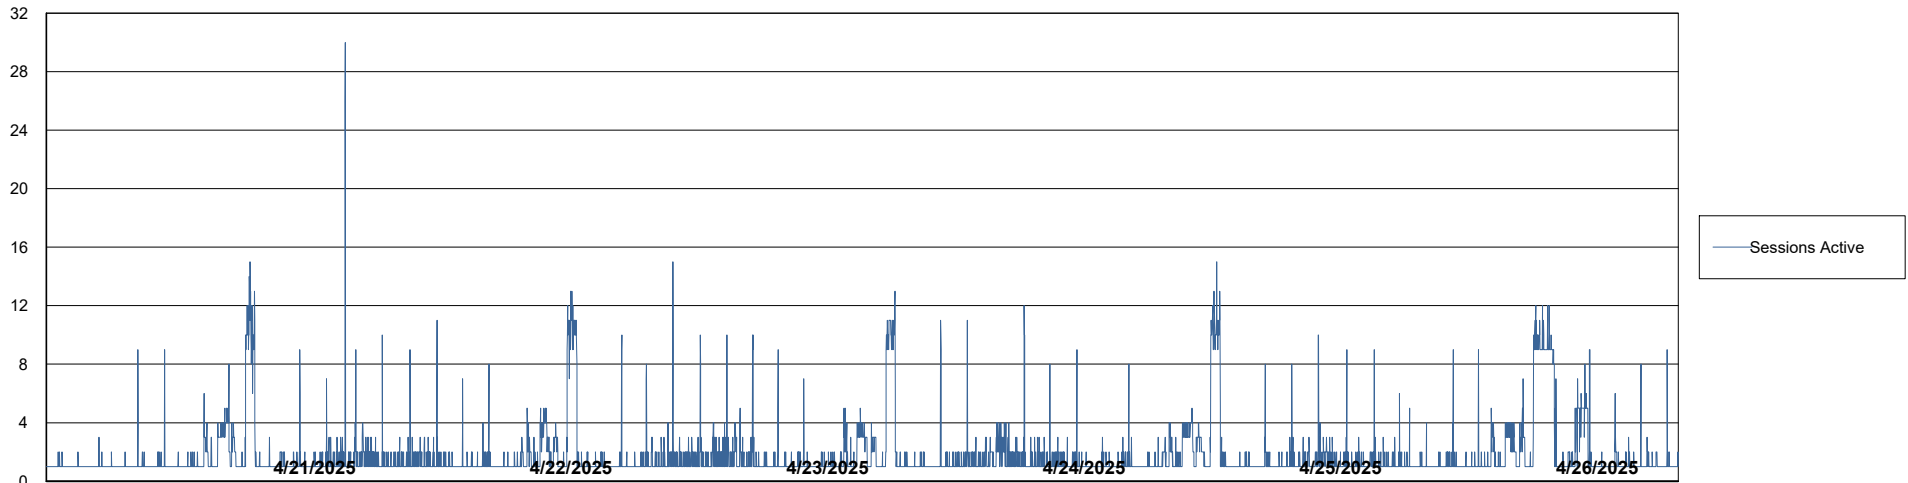

Weekly SLA Customer Report

Customer: CLB OCI AMS Production
Database ID: 196

Database Performance: CLB-BI2-AMS_ABS1_DB

Weekly SLA Customer Report

Customer CLB OCI AMS Production
Database ID 196

Database Performance CLB-DBS1-AMS_PROD_ABS1