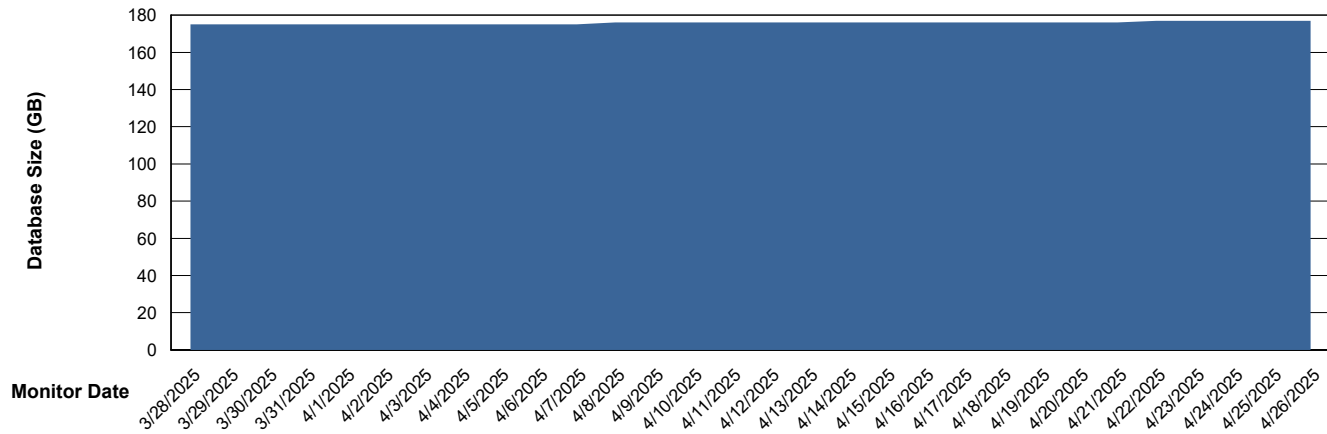

Customer AUJ_Production
Database ID 41

Database Performance AUJ_DB3_Primary

Weekly SLA Customer Report

Customer AUJ_Production
Database ID 41

DATABASE SIZE AUJ_ABSEM3_DB

Database growth over last month

DATABASE SIZE AUJ_BI3_DB

Database growth over last month

Weekly SLA Customer Report

Customer AUJ_Production
Database ID 41

DATABASE SIZE AUJ_DB3_Primary

Database growth over last month

Weekly SLA Customer Report

Customer AUJ_Production
Database ID 41