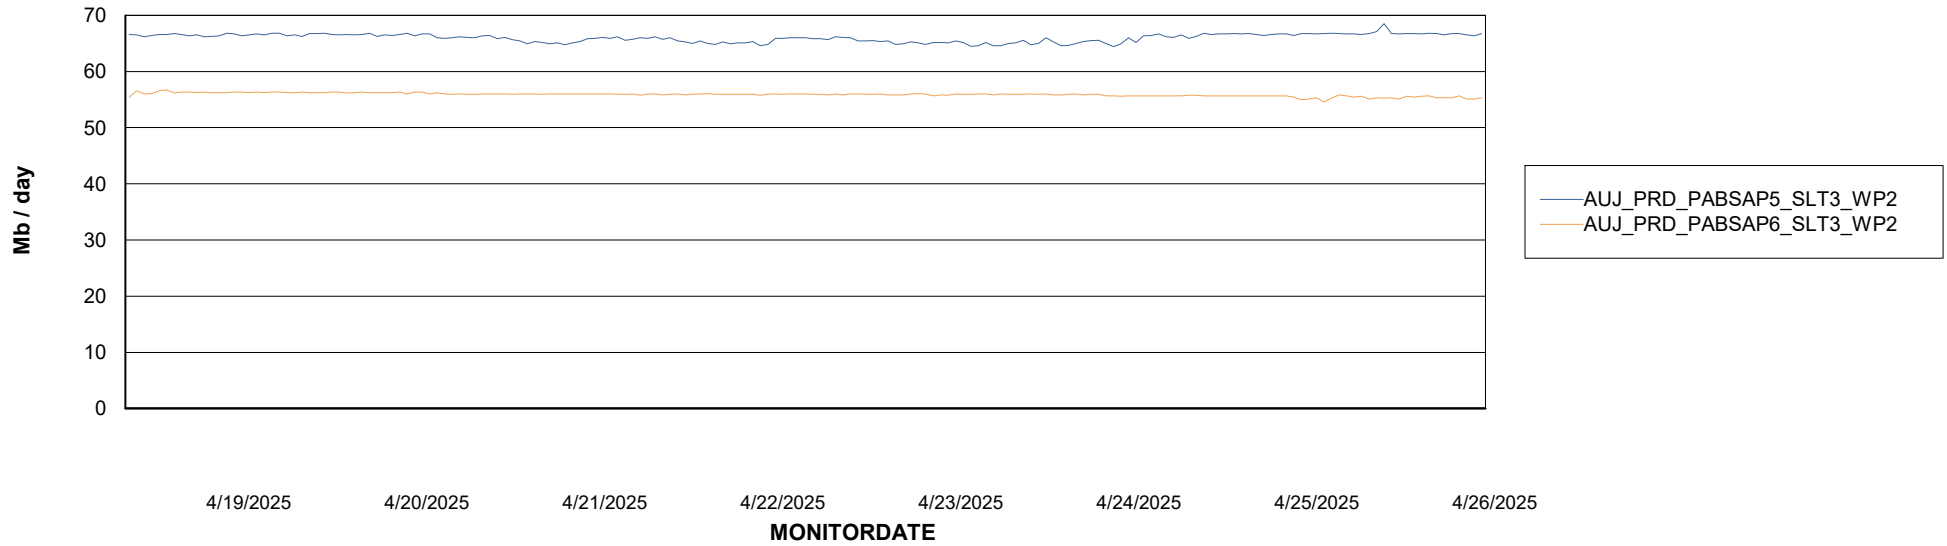

ABSSolute Application ReportServer Services

Avg memory used per ReportServer Service

Weekly SLA Customer Report

Customer AUJ_Production
Database ID 41

ABSSolute Web Component Services

Avg memory used per ABS Web component