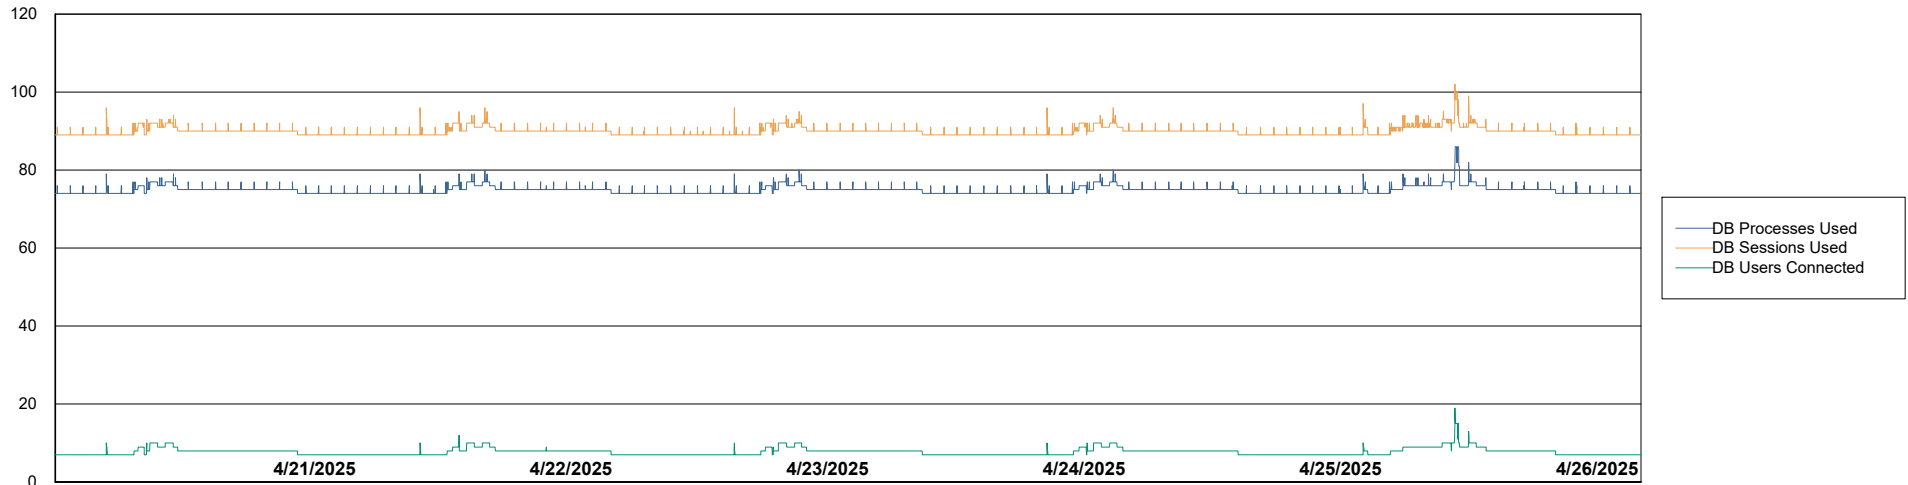

Weekly SLA Customer Report

Customer AUJ_Production
Database ID 41

Database Performance AUJ_ABSEM3_DB

Weekly SLA Customer Report

Customer AUJ_Production
Database ID 41

Database Performance AUJ_BI3_DB

Weekly SLA Customer Report