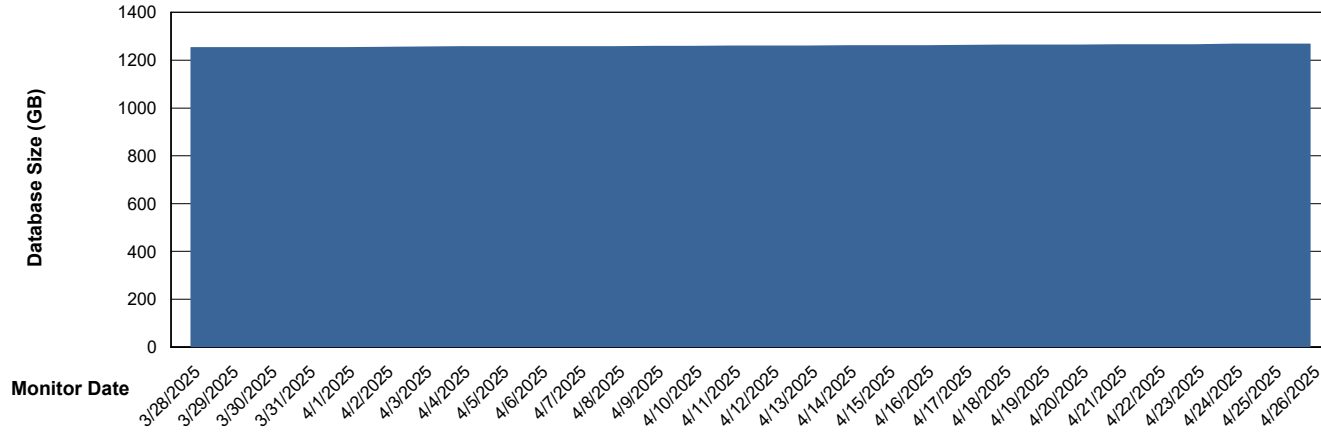

Database growth over last month

Weekly SLA Customer Report

Customer AUJ_Production
Database ID 41

DATABASE SIZE AUJ_DB3_Primary

Database growth over last month

Weekly SLA Customer Report

Customer AUJ_Production
Database ID 41

Database Tablespace AUJ_BI3_DB

Date	Tablespace Name	Filesize (Gb)	Usedsize (Gb)	Percentage free
4/26/2025	ABSDATA	200	146	27
	INDX	80	27	66
4/25/2025	ABSDATA	200	146	27
	INDX	80	27	66
4/24/2025	ABSDATA	200	146	27
	INDX	80	27	66
4/23/2025	ABSDATA	200	146	27
	INDX	80	27	66
4/22/2025	ABSDATA	200	146	27
	INDX	80	27	66
4/21/2025	ABSDATA	200	146	27
	INDX	80	27	66
4/20/2025	ABSDATA	200	146	27
	INDX	80	27	66