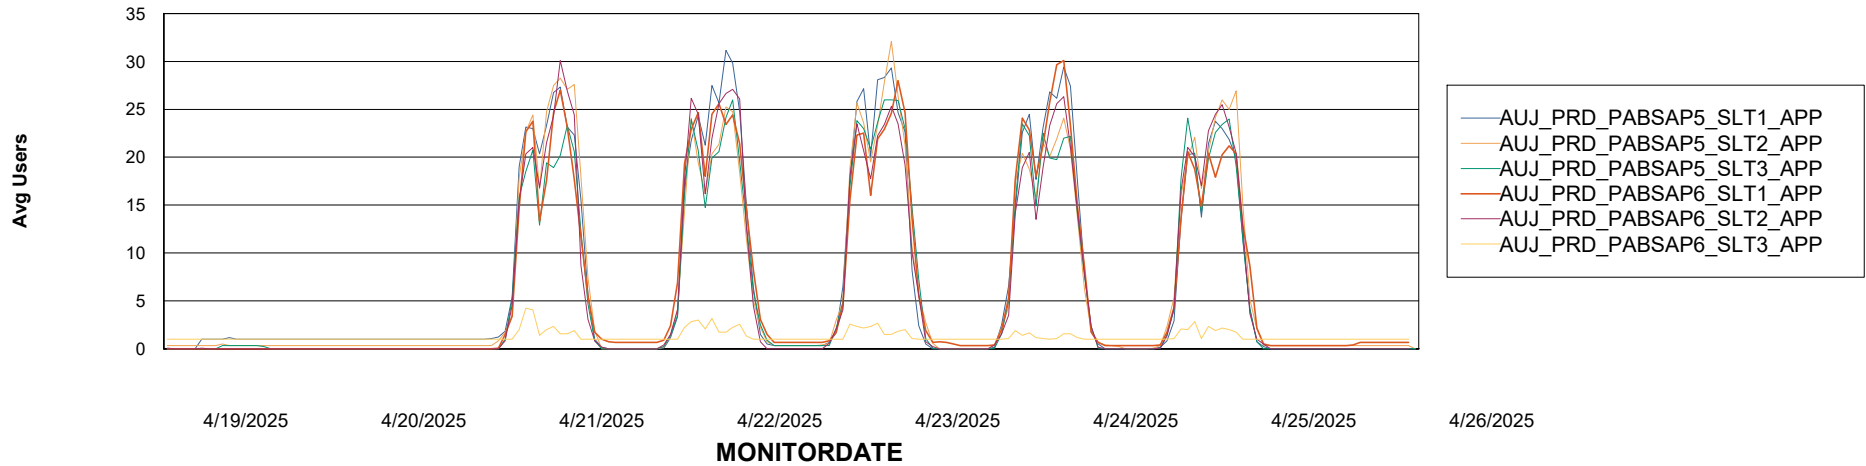

Weekly SLA Customer Report

Customer AUJ_Production
Database ID 41

ABSSolute Application Server Services

Avg memory used per ABS Server Service

Avg users per day per ABS server

Weekly SLA Customer Report

Customer AUJ_Production
Database ID 41