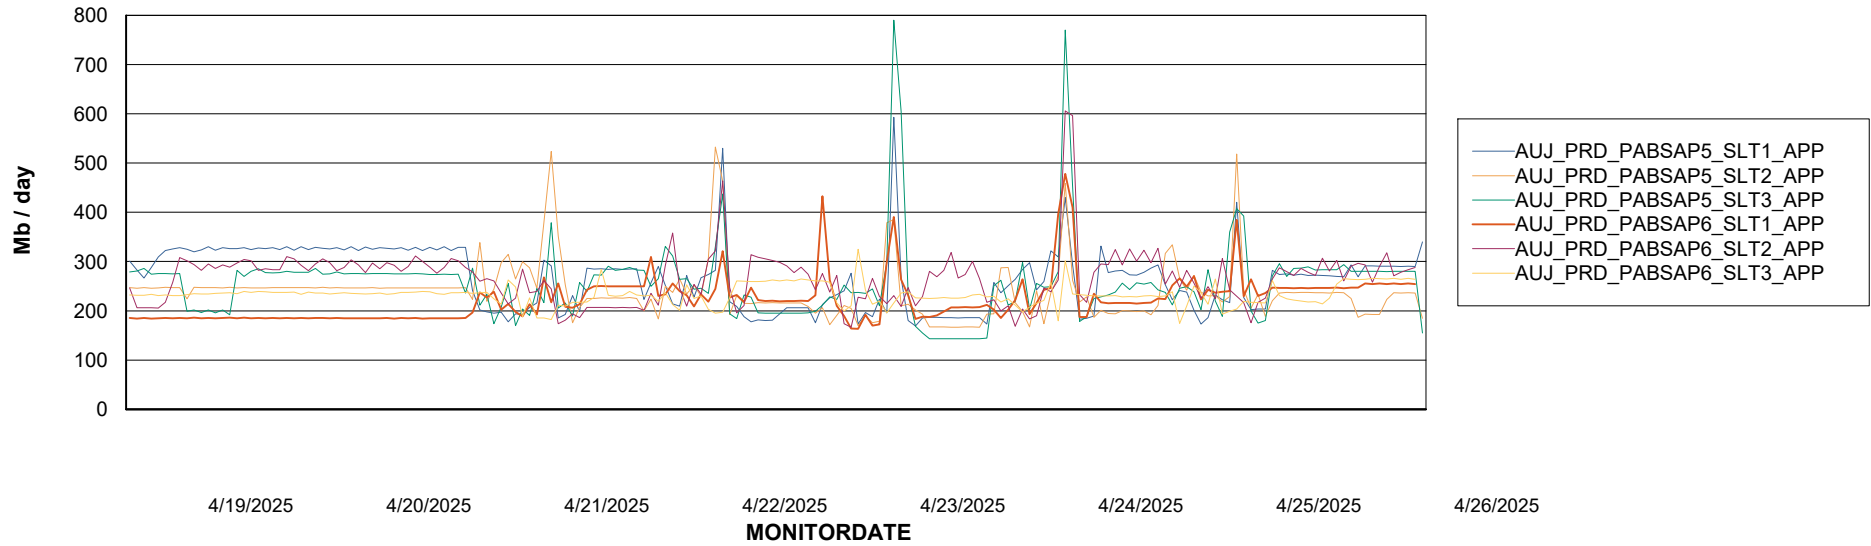

ABSSolute Application Server Services

Avg memory used per ABS Server Service