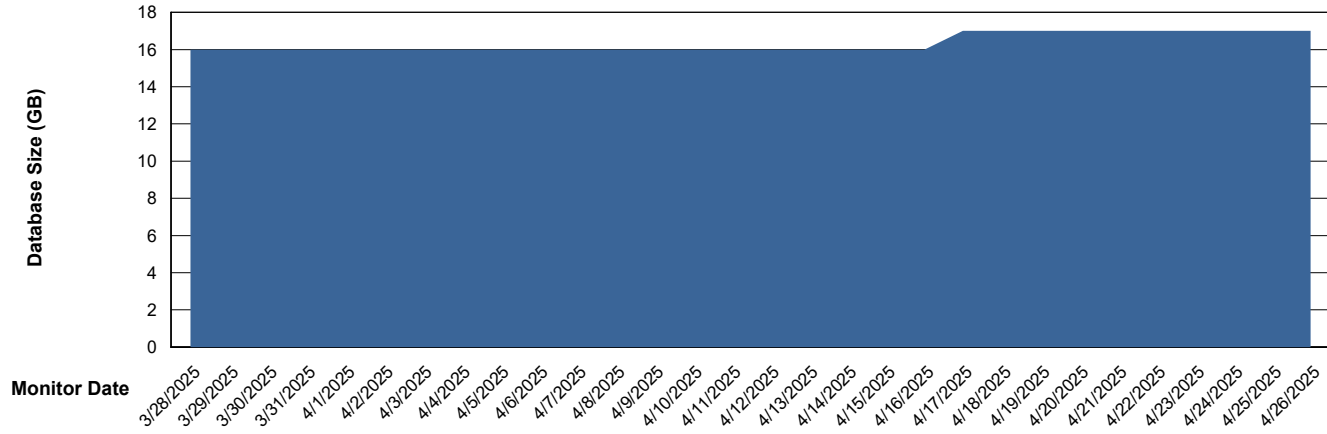

Customer AUJ_Production
Database ID 41

Database Performance AUJ_DB3_Primary

Weekly SLA Customer Report

Customer AUJ_Production
Database ID 41

DATABASE SIZE AUJ_ABSEM3_DB

Database growth over last month

DATABASE SIZE AUJ_BI3_DB

Database growth over last month

Weekly SLA Customer Report

Customer AUJ_Production
Database ID 41

DATABASE SIZE AUJ_DB3_Primary

Database growth over last month

Weekly SLA Customer Report

Customer AUJ_Production
Database ID 41