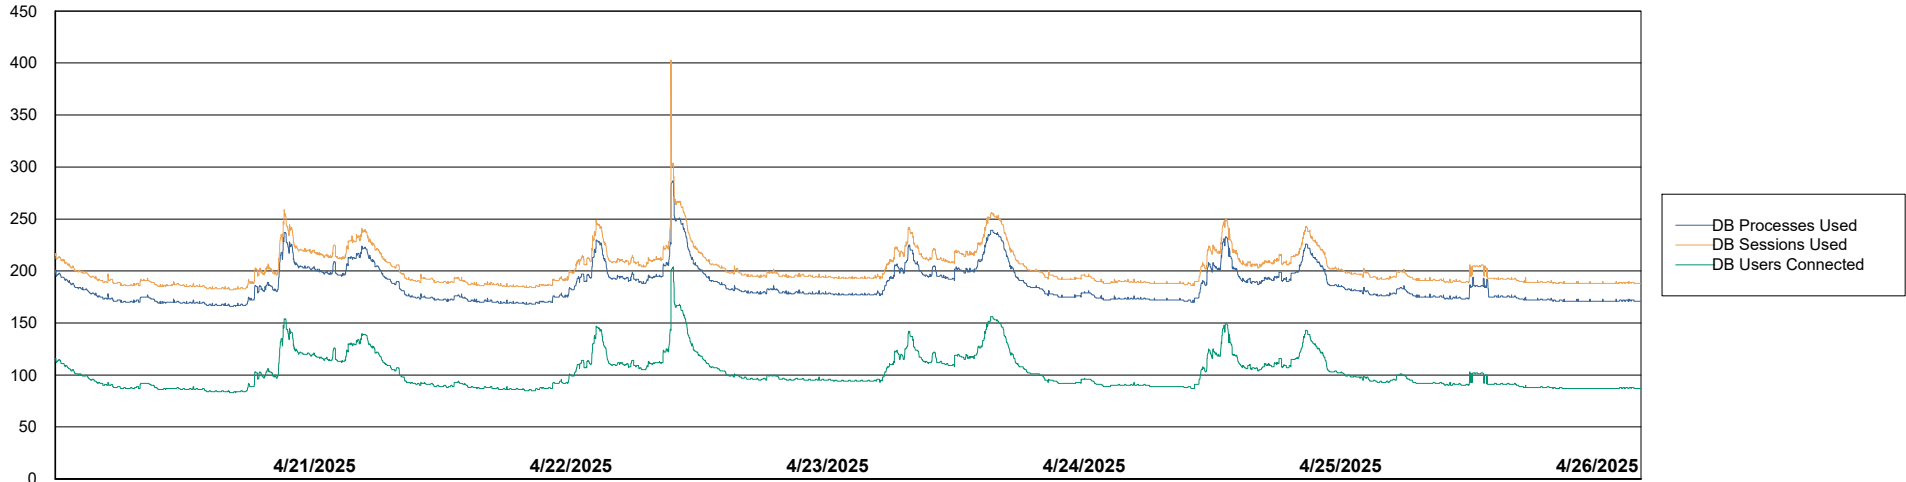

Database Performance AUJ_DB3_Primary