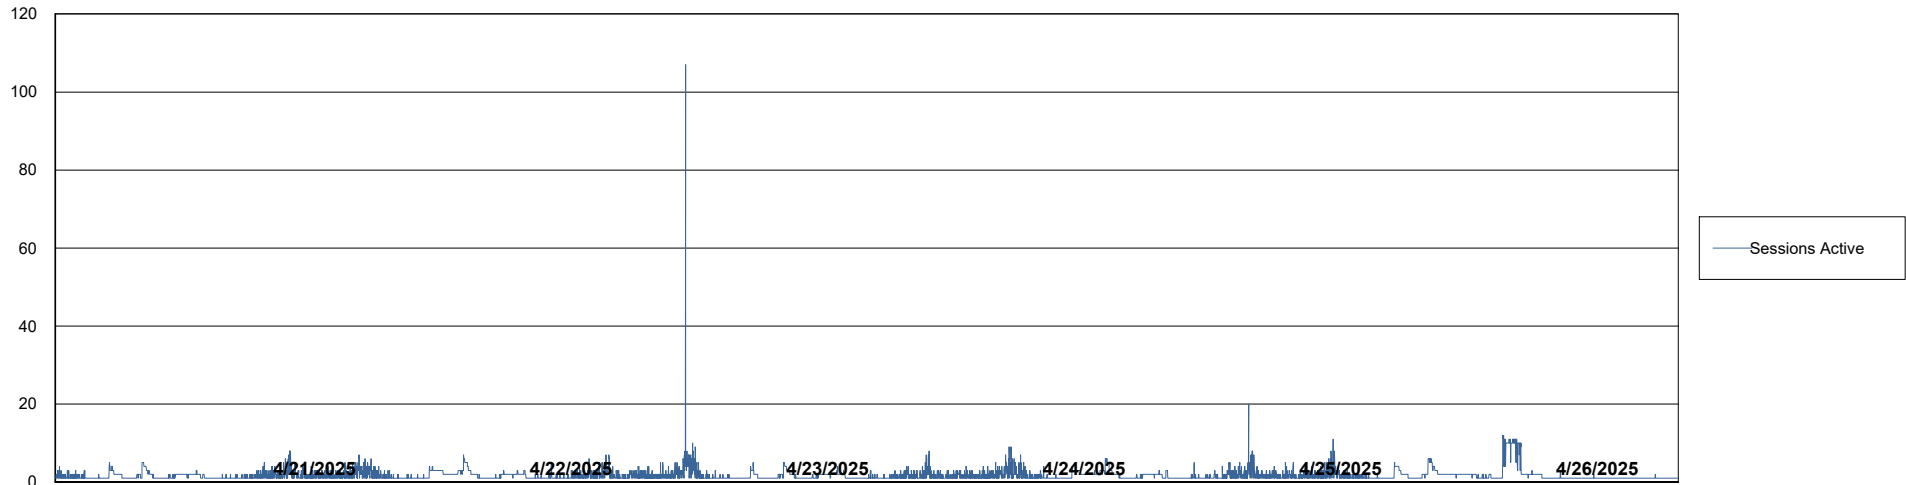

Database Performance AUJ_DB3_Primary