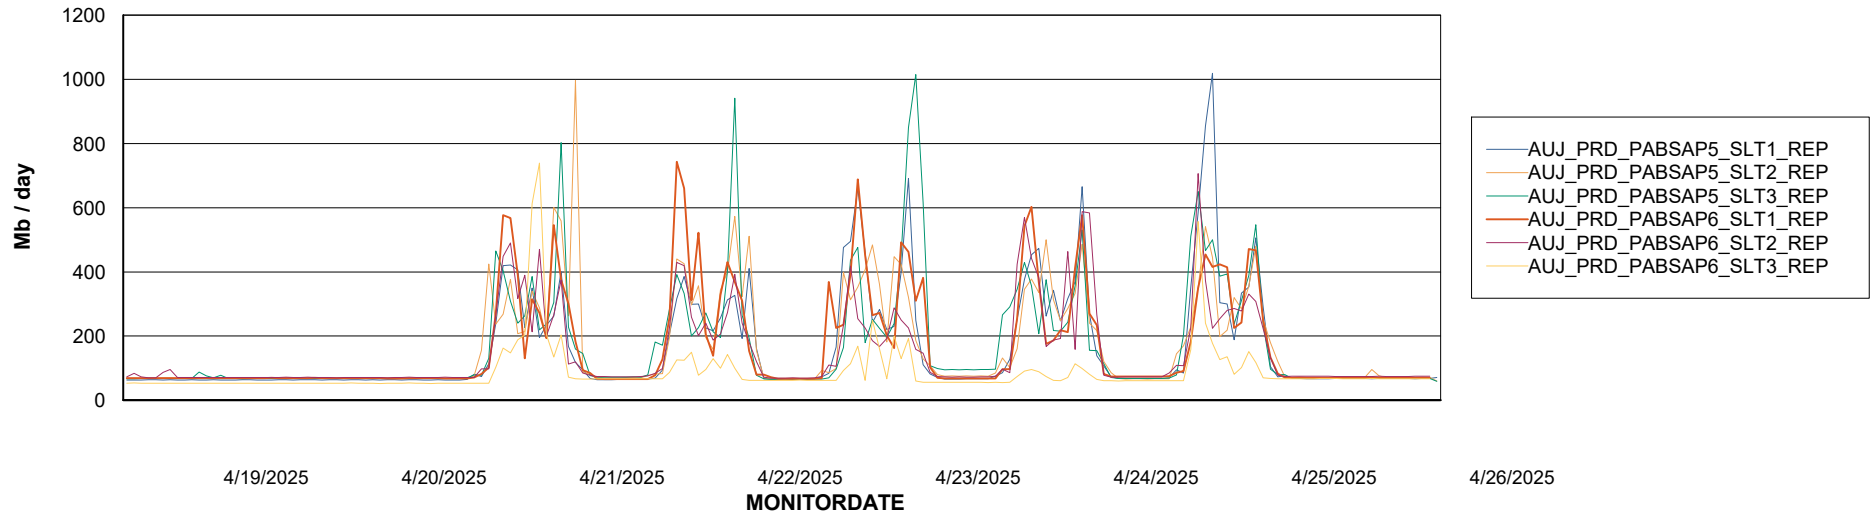

ABSSolute Application ReportServer Services

Avg memory used per ReportServer Service