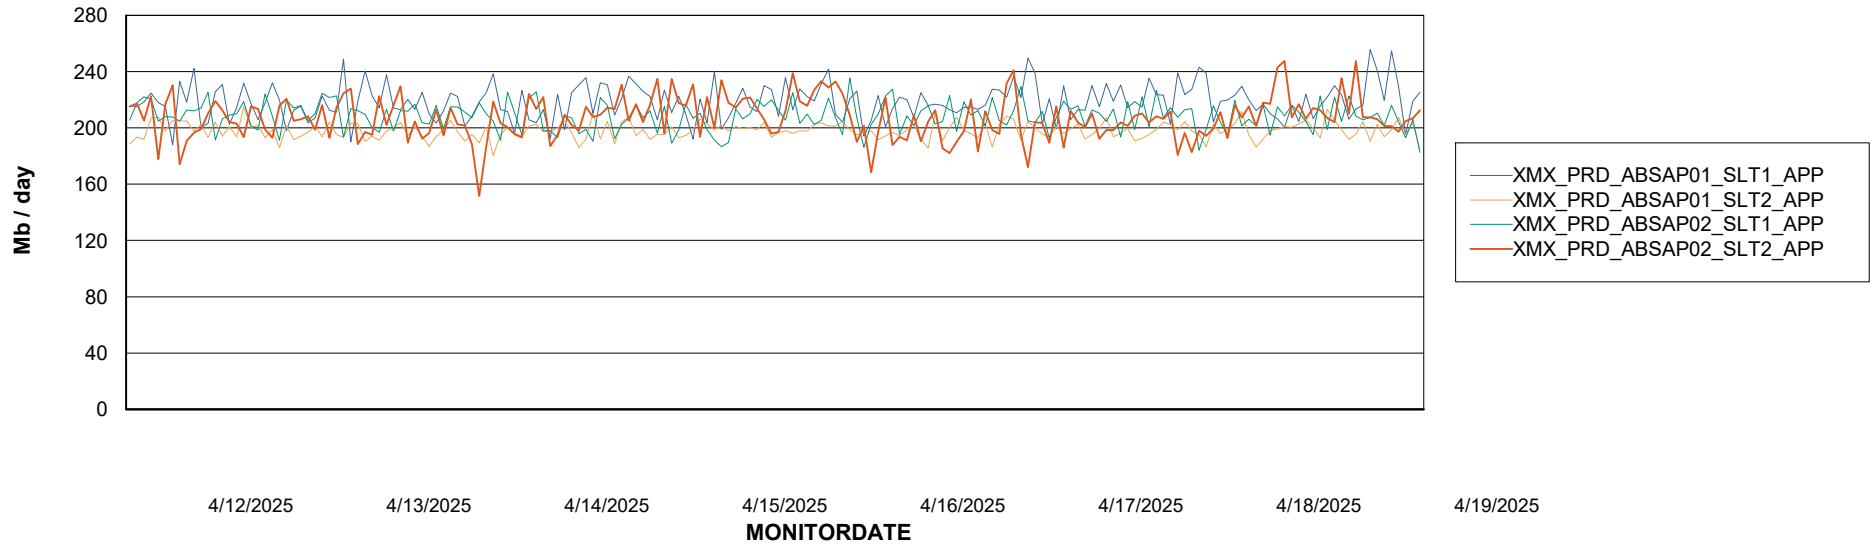

ABSSolute Application Server Services

Avg memory used per ABS Server Service