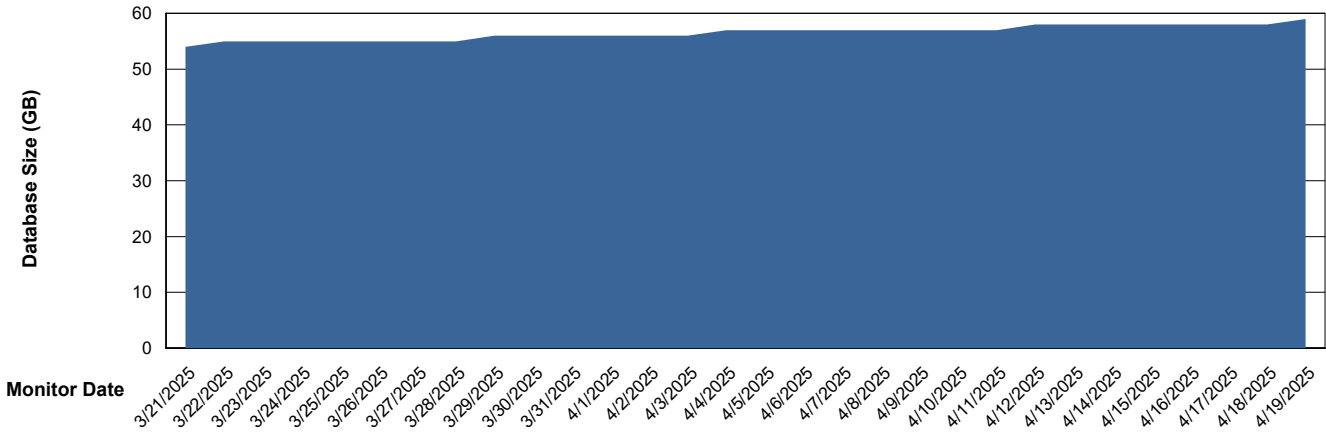

# Weekly SLA Customer Report

Customer XMX Production (24/7)  
Database ID 146

Database Performance XMX\_PROD\_ABSDB02\_SBDB\_HSBABS1

DB Processes Max 4  
DB Processes Max 1,000  
DB Processes Max 0

# Weekly SLA Customer Report

Customer XMX Production (24/7)  
 Database ID 146

DATABASE SIZE XMX\_PROD\_ABSDB01\_PRDB\_ABS1

Database growth over last month

Database Tablespace XMX\_PROD\_ABSDB01\_PRDB\_ABS1