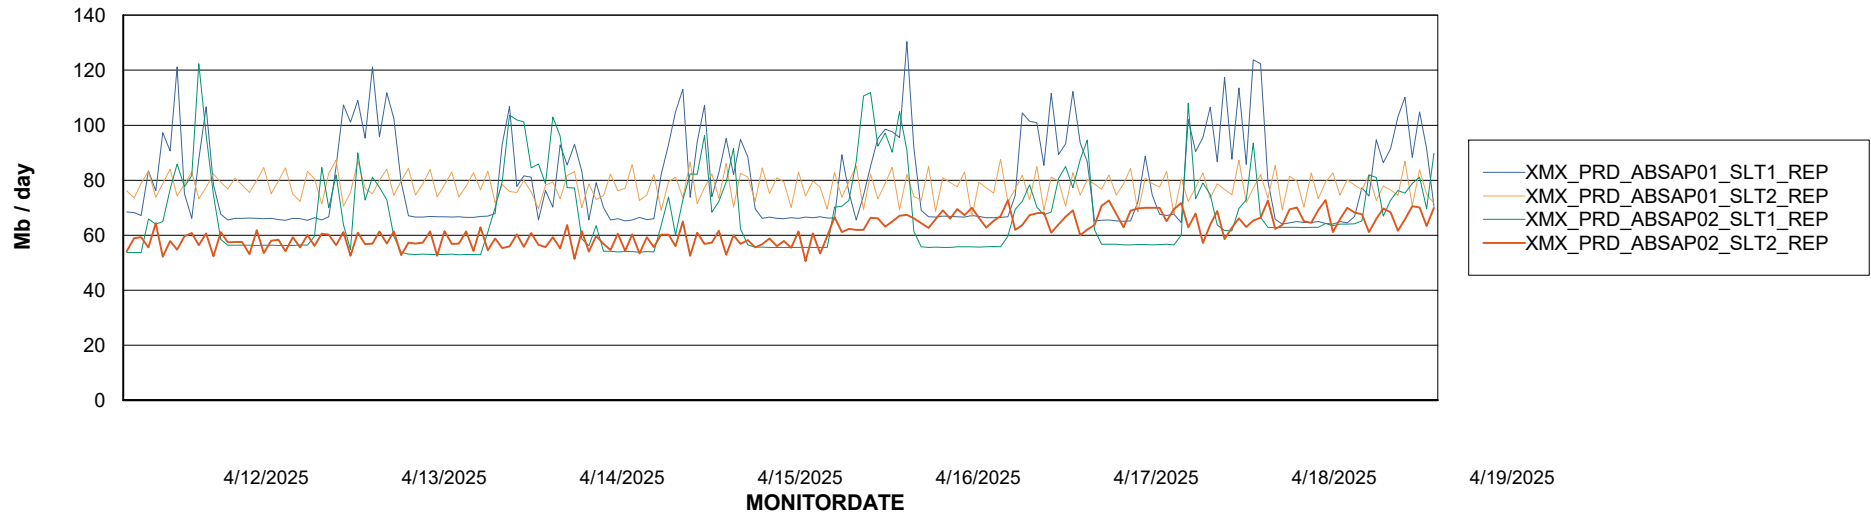

ABSSolute Application ReportServer Services

Avg memory used per ReportServer Service