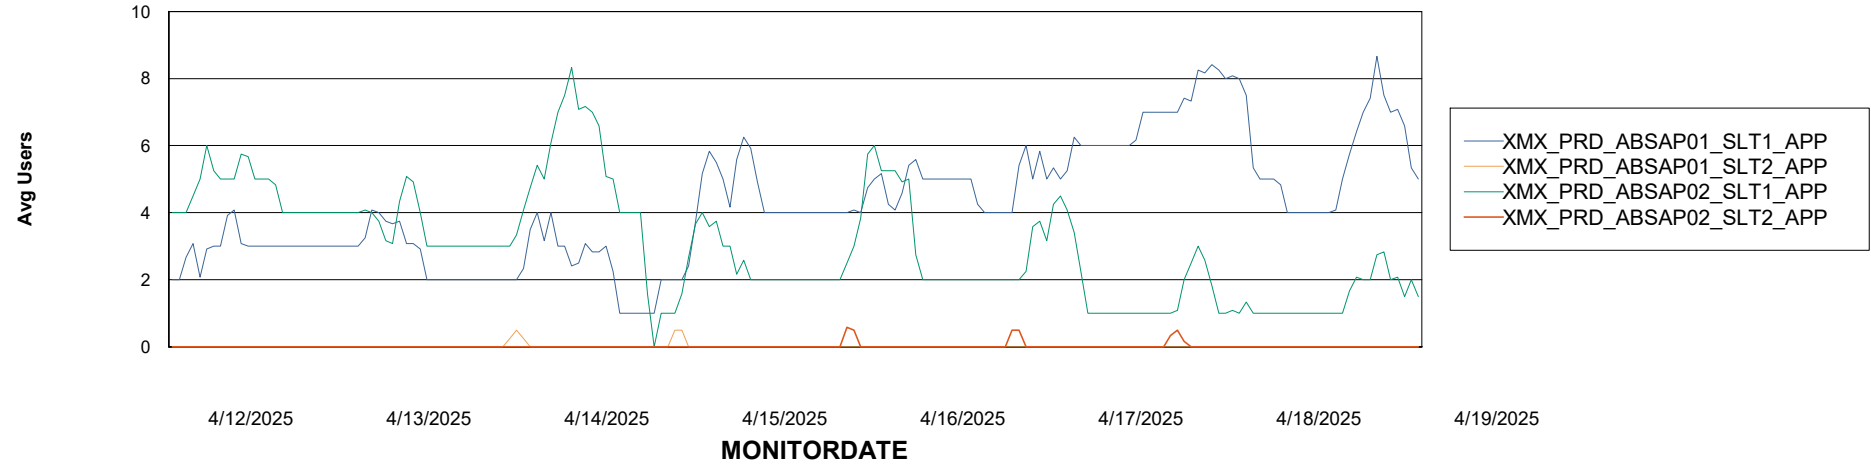

Avg users per day per ABS server