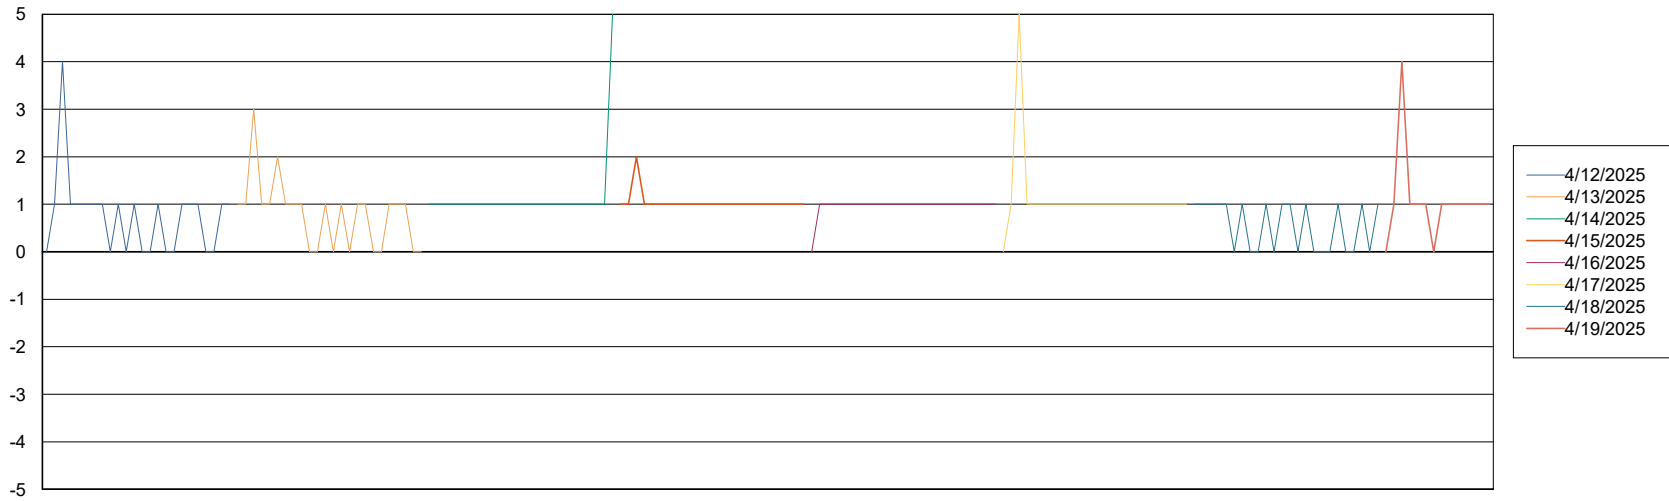

Standby Database Health VOS_Production

Recovery lag for last 7 days