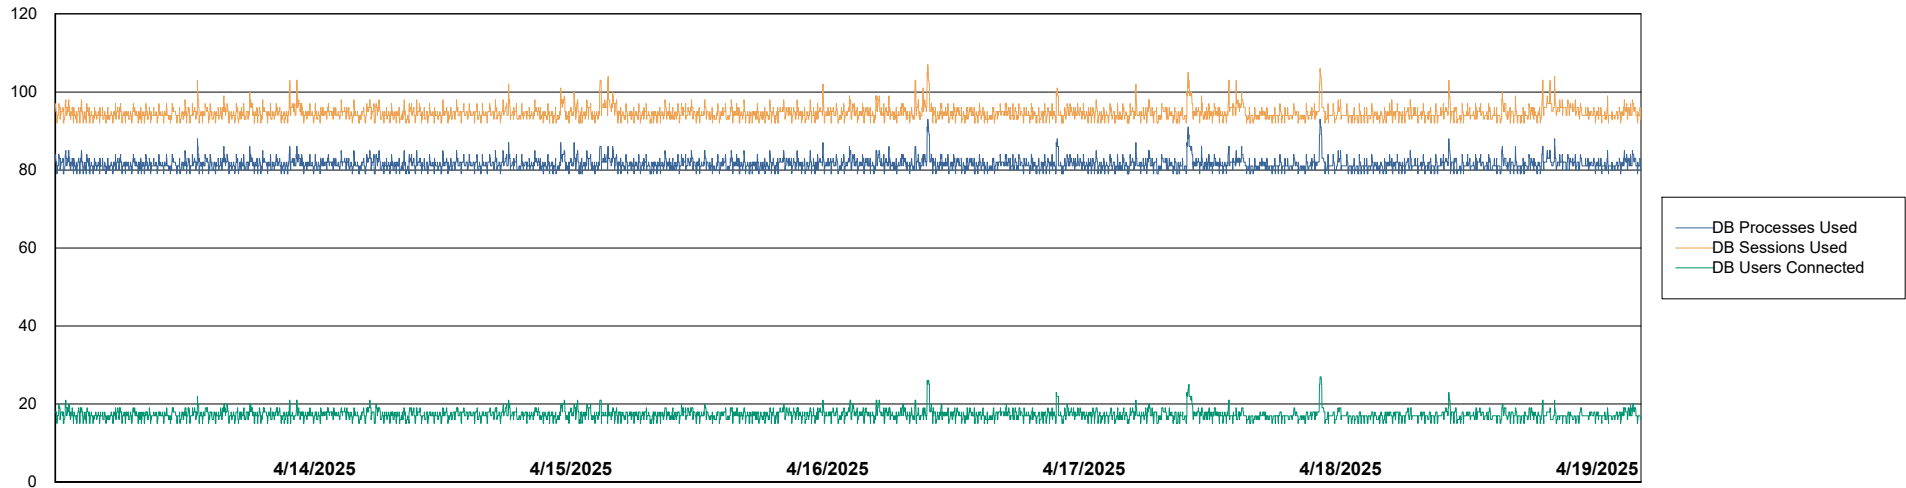

Weekly SLA Customer Report

Customer VOS_Production
Database ID 143

Database Performance VOS_PRD_ABSBI-2018_ABS1

Weekly SLA Customer Report

Customer VOS_Production
Database ID 143

Database Performance VOS_PRD_ABSBI-2025_ABS1