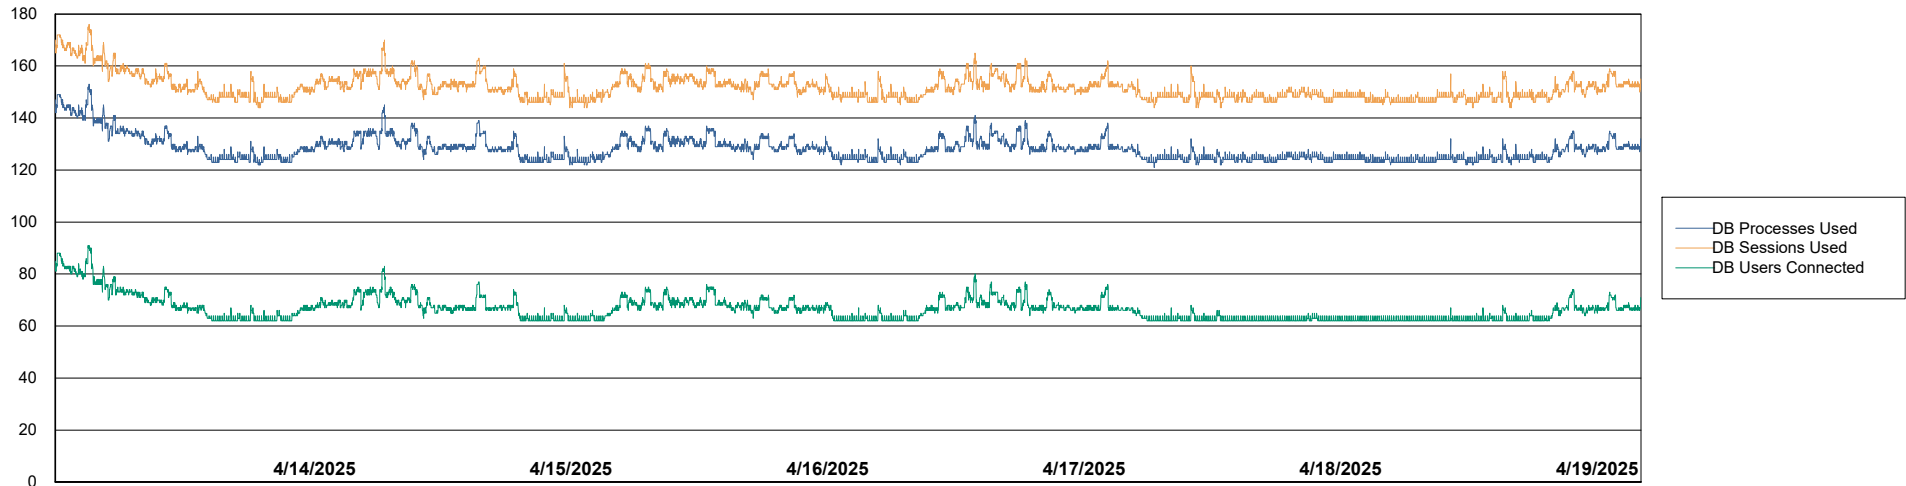

Database Performance VOS_PRD_ABSORA1-2022_ABS1