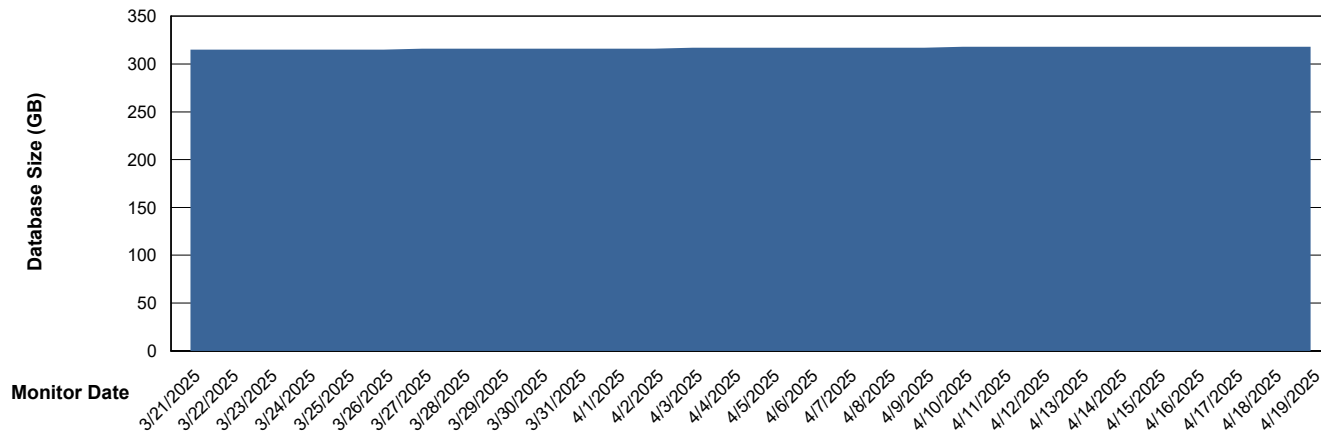

DB Processes Max 1,000

Weekly SLA Customer Report

Customer VOS_Production
Database ID 143

DATABASE SIZE VOS_PRD_ABSBI-2018_ABS1

Database growth over last month

DATABASE SIZE VOS_PRD_ABSBI-2025_ABS1

Database growth over last month