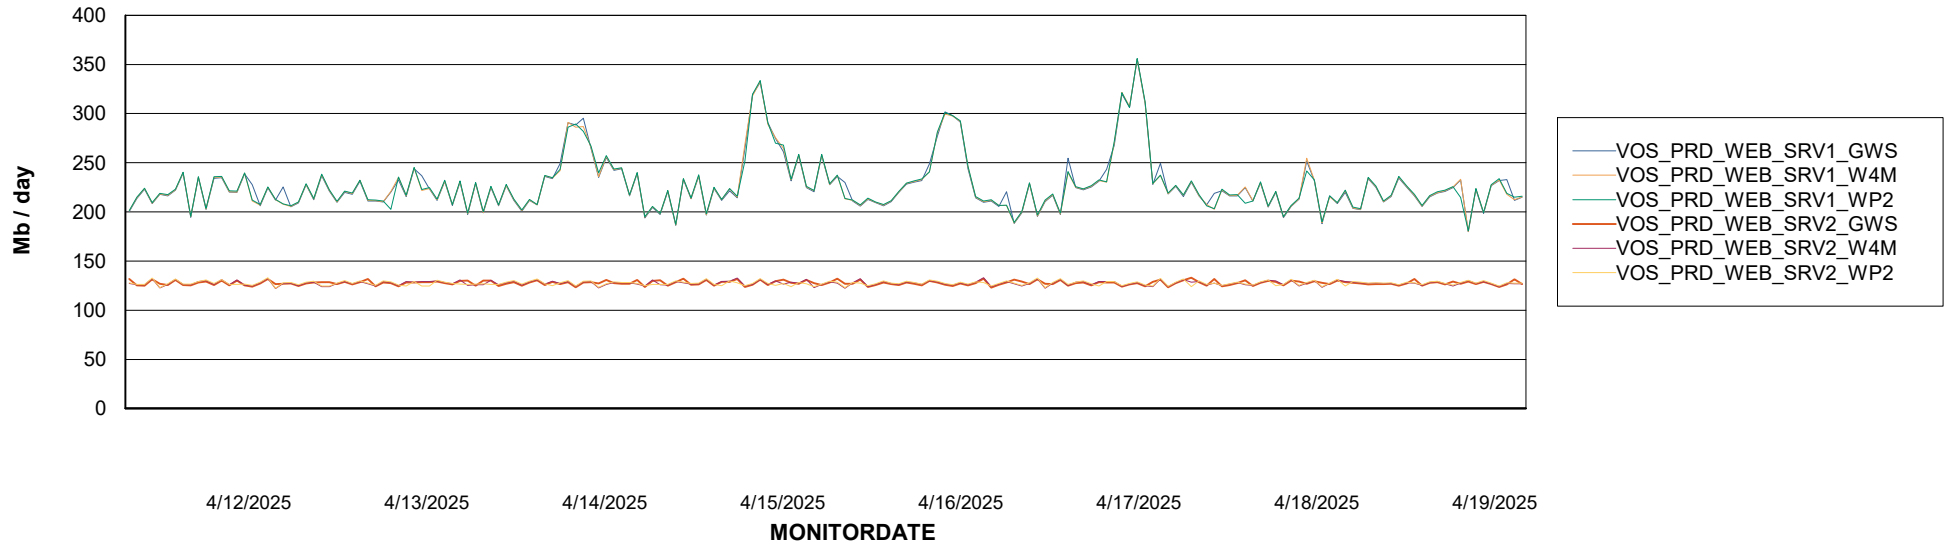

ABSSolute Web Component Services

Avg memory used per ABS Web component