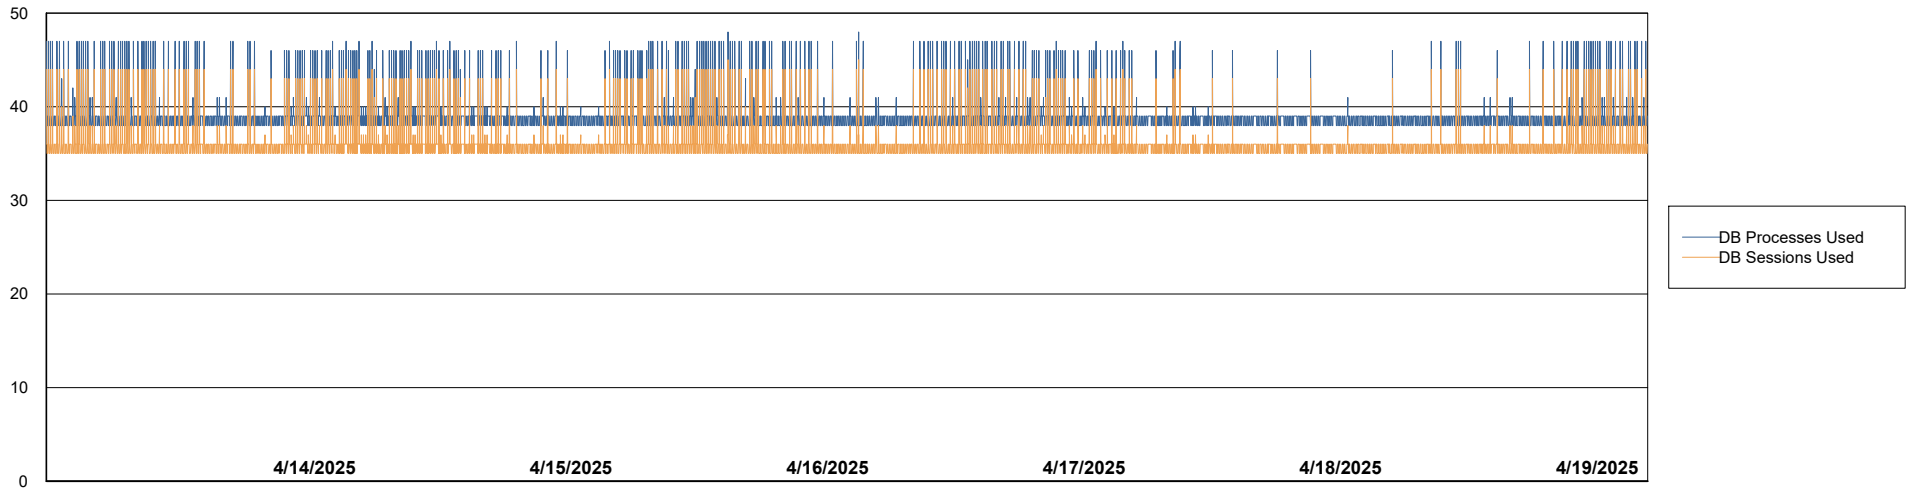

Database Performance VOS_PRD_ABSORA2-2022_HSBABS1

DB Processes Max 1,000