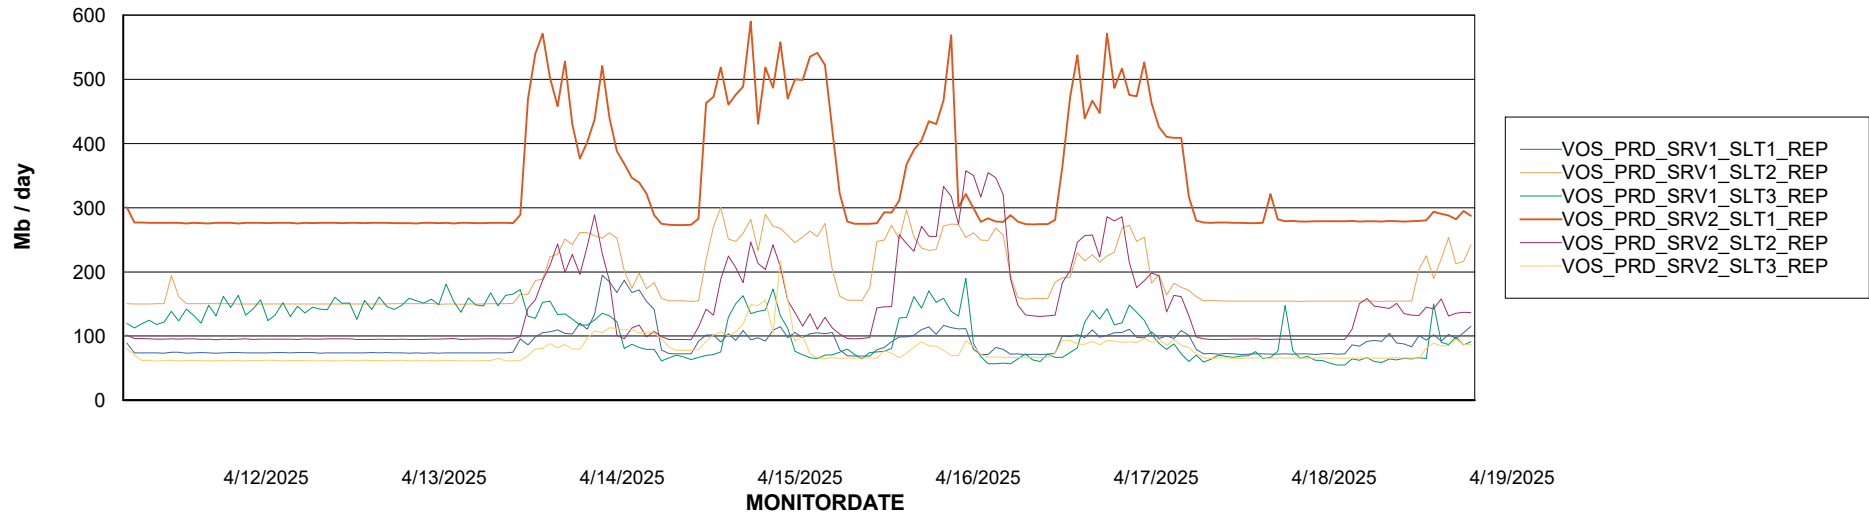

Avg memory used per ABS Server Service

Avg users per day per ABS server

Weekly SLA Customer Report

Customer VOS_Production
Database ID 143

ABSSolute Application ReportServer Services

Avg memory used per ReportServer Service