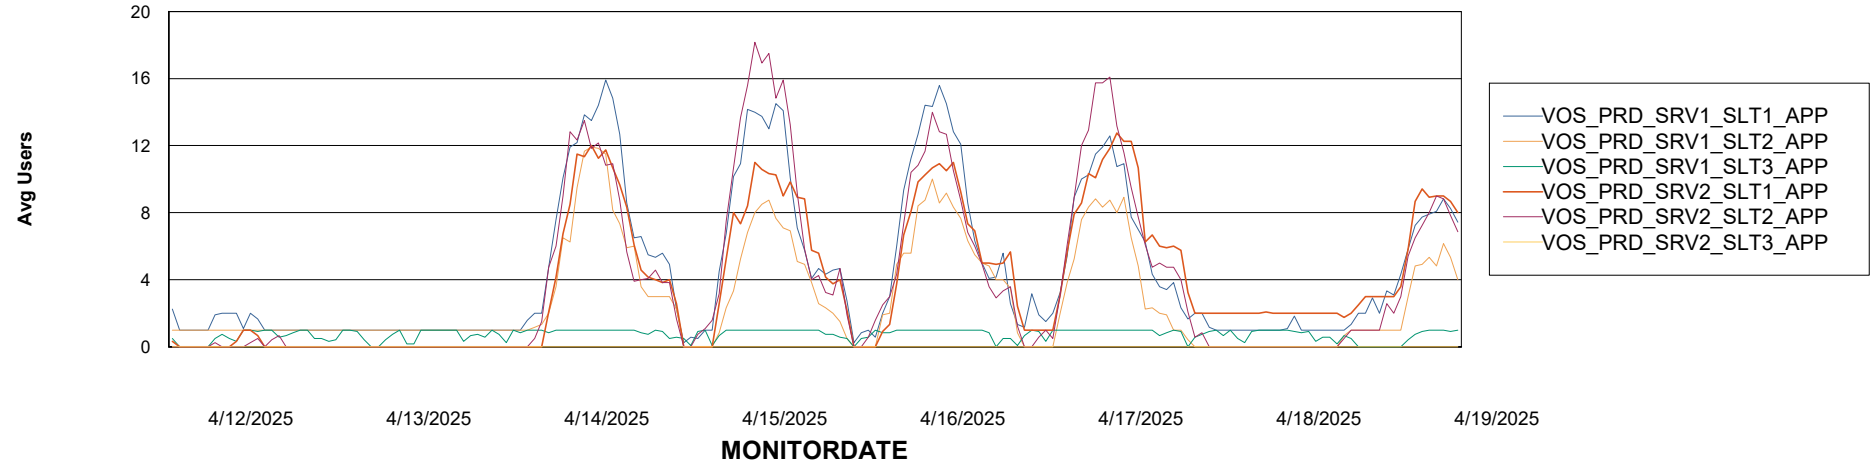

Avg users per day per ABS server