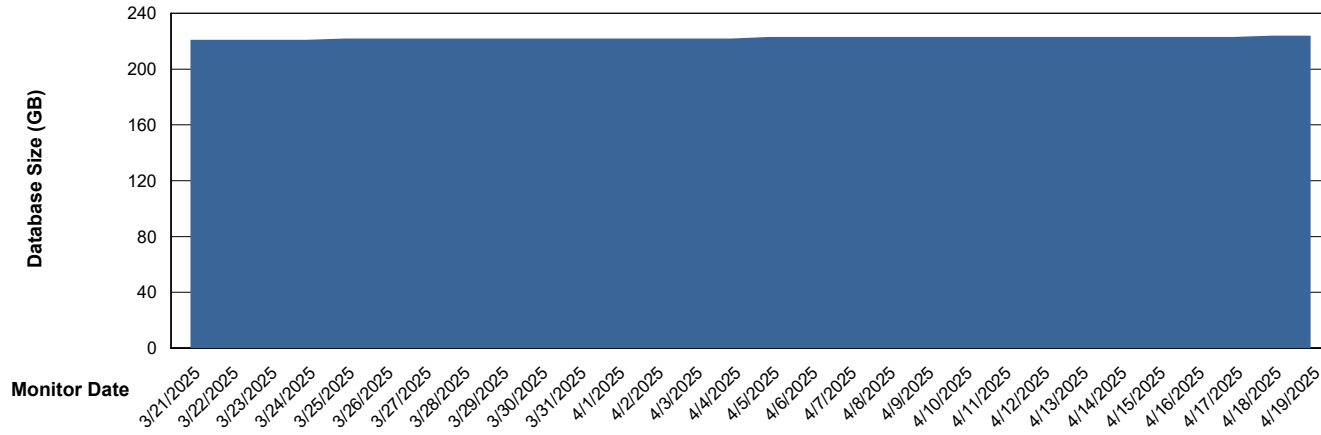

DB Processes Max 1,000

Weekly SLA Customer Report

Customer VOS_Production
Database ID 143

DATABASE SIZE VOS_PRD_ABSBI-2018_ABS1

Database growth over last month

DATABASE SIZE VOS_PRD_ABSBI-2025_ABS1

Database growth over last month