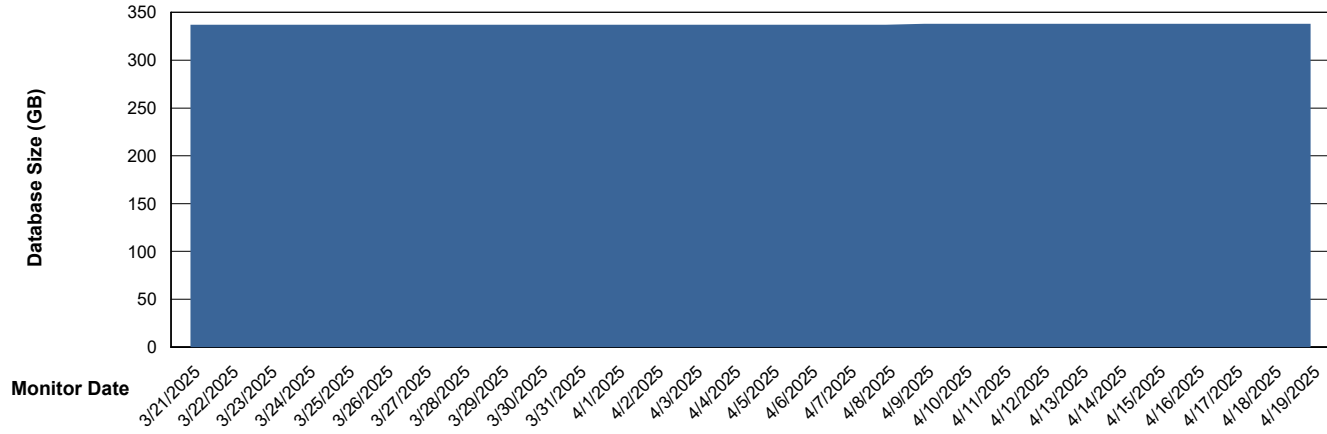

Database growth over last month