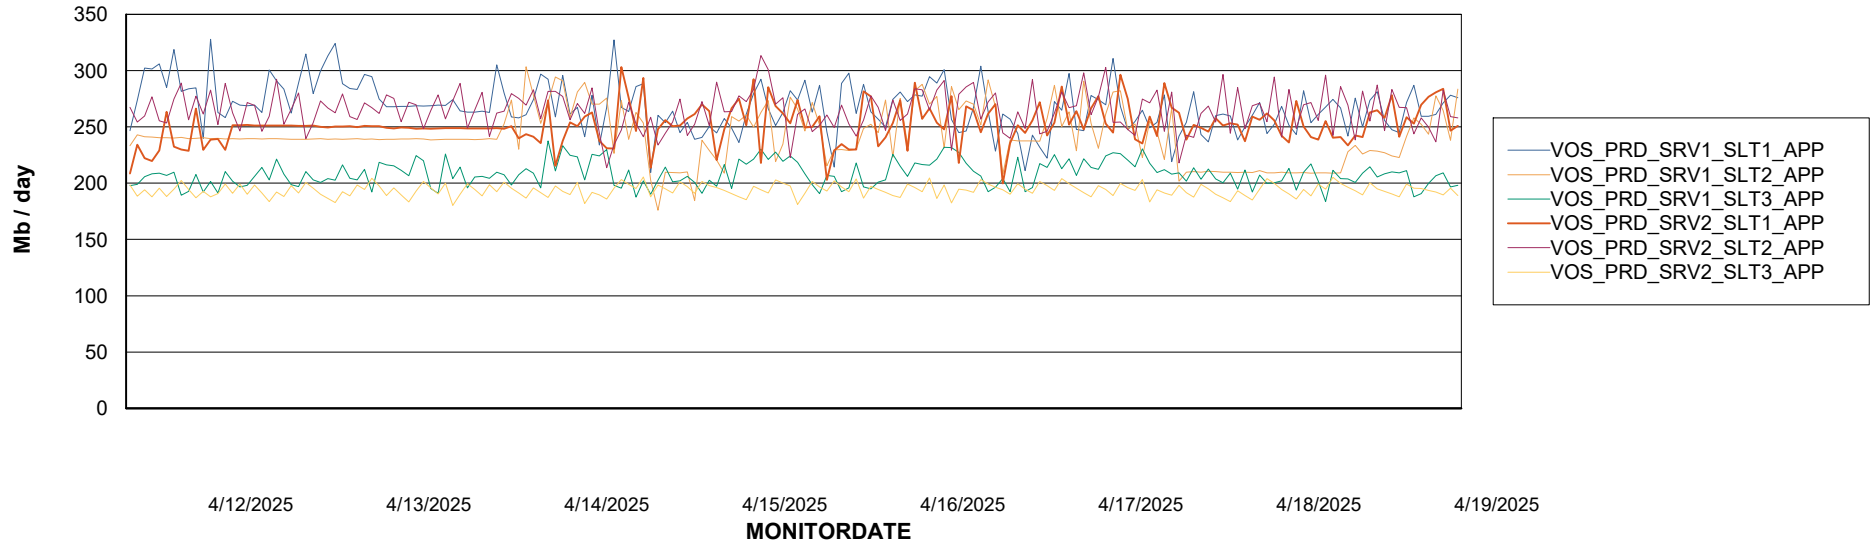

ABSSolute Application Server Services

Avg memory used per ABS Server Service