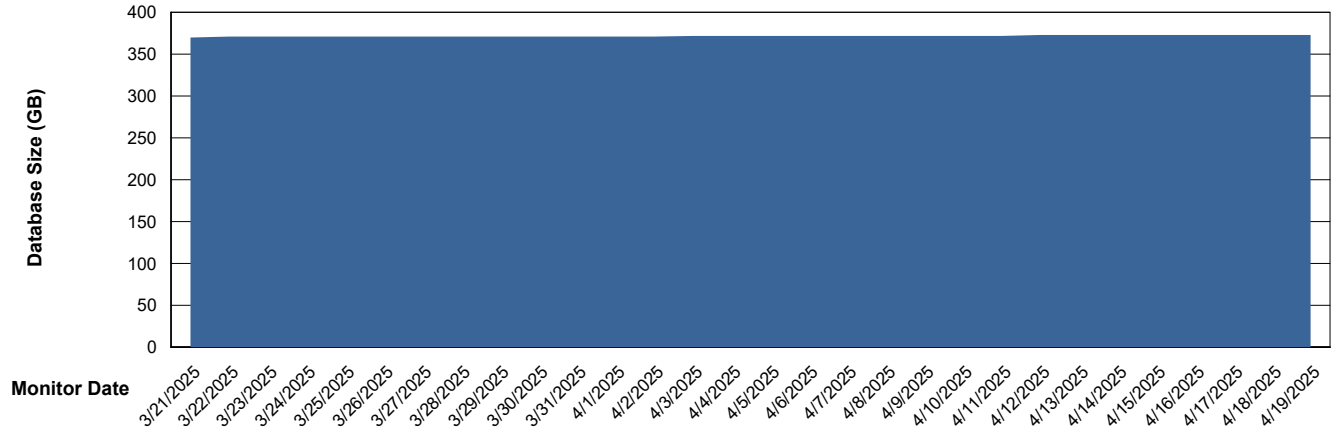

DATABASE SIZE STK_PRD_ABSDBORACLE01_ABS1

Database growth over last month