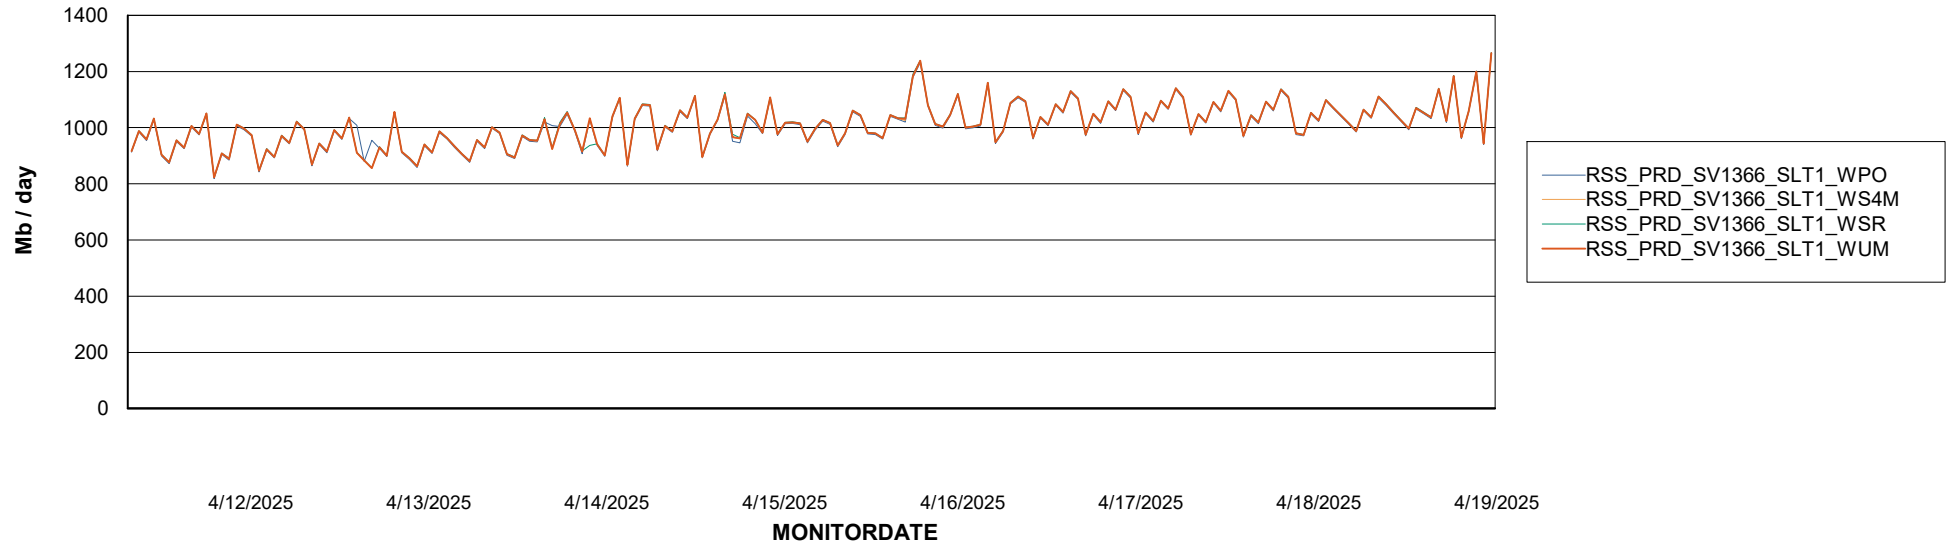

ABSSolute Web Component Services

Avg memory used per ABS Web component