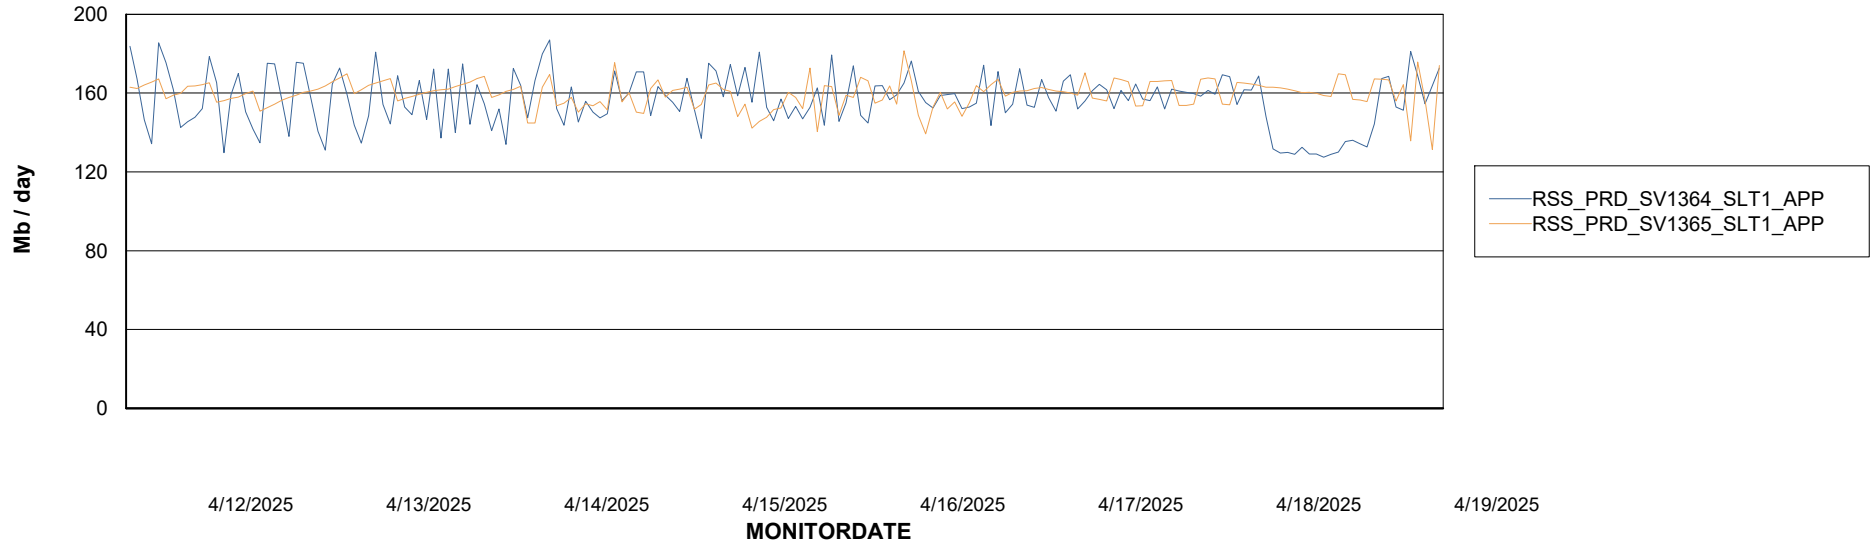

ABSSolute Application Server Services

Avg memory used per ABS Server Service