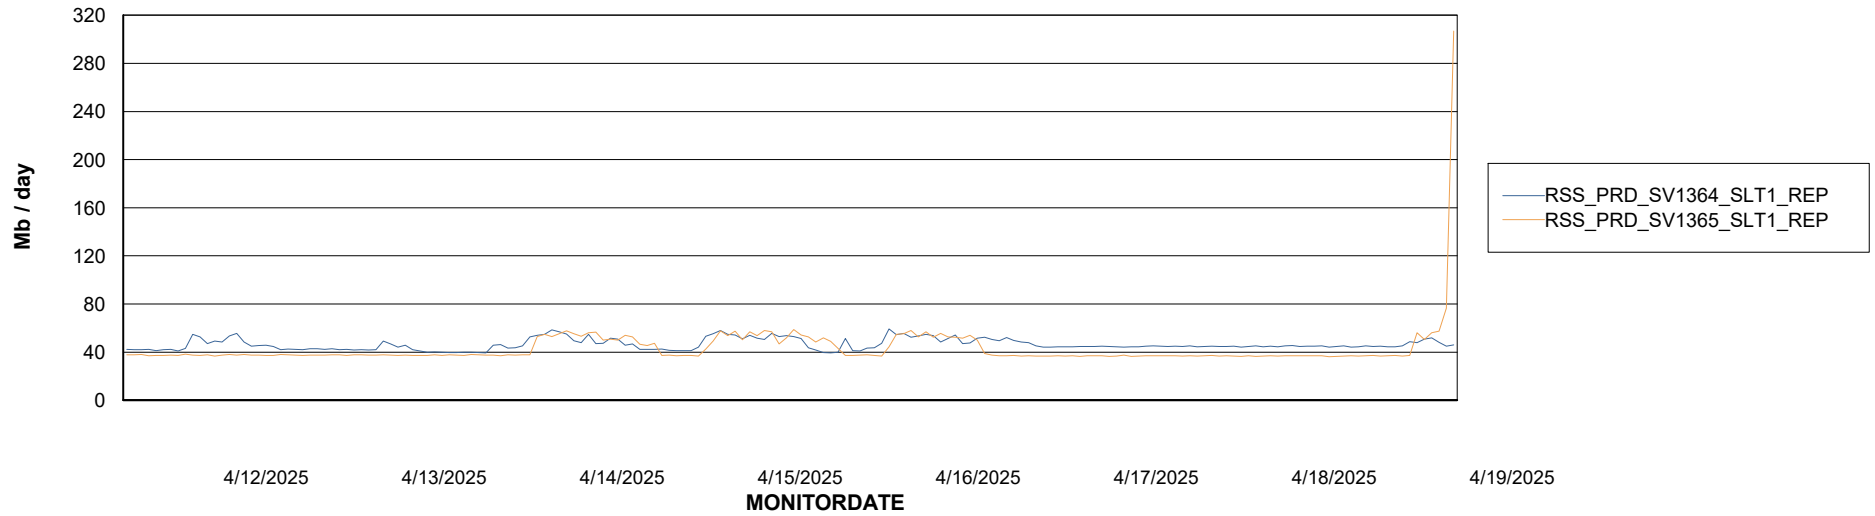

Avg memory used per ABS Server Service

Avg users per day per ABS server

Weekly SLA Customer Report

Customer RSS Production
Database ID 52

ABSSolute Application ReportServer Services

Avg memory used per ReportServer Service