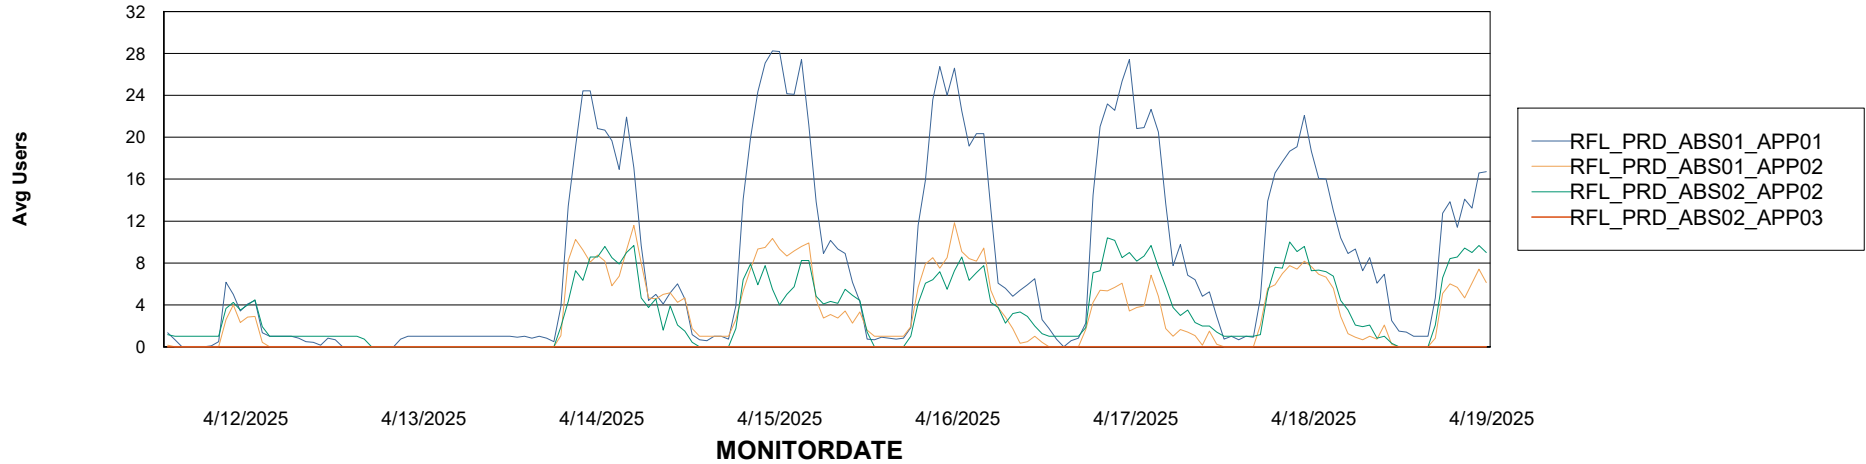

Avg users per day per ABS server