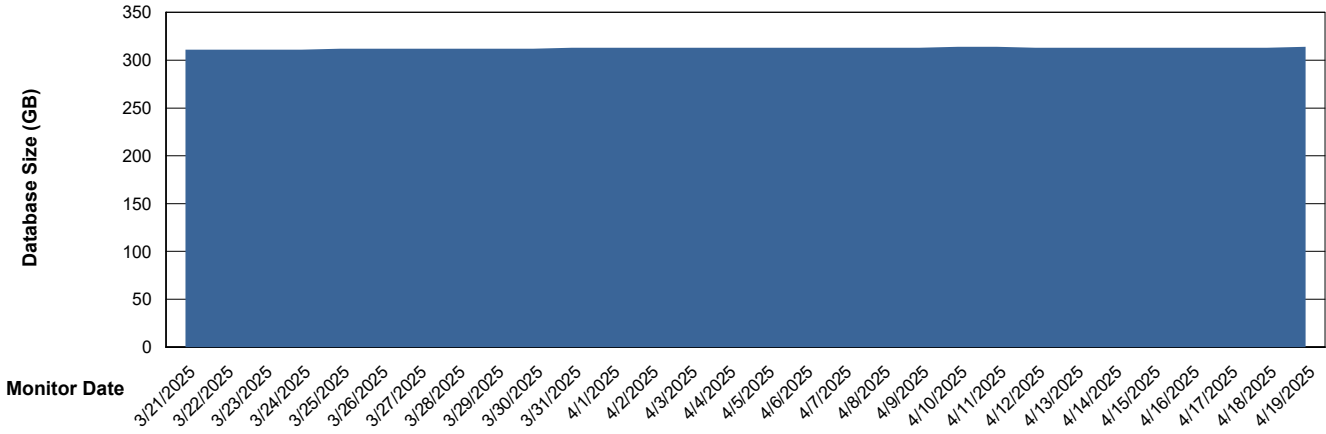

DB Processes Max 1,000

Weekly SLA Customer Report

Customer RFL_Production
 Database ID 36

DATABASE SIZE RFL_PRD_ABS01_DB

Database growth over last month

Database Tablespace RFL_PRD_ABS01_DB

Date	Tablespace Name	Filesize (Gb)	Usedsize (Gb)	Percentage free
4/19/2025	ABSDATA	117	88	25
	INDX	258	211	18
4/18/2025	ABSDATA	117	88	25
	INDX	258	211	18
4/17/2025	ABSDATA	117	88	25
	INDX	258	210	18
4/16/2025	ABSDATA	117	88	25
	INDX	258	210	18
4/15/2025	ABSDATA	117	88	25
	INDX	258	210	19
4/14/2025	ABSDATA	117	88	25
	INDX	258	210	19
4/13/2025	ABSDATA	117	88	25
	INDX	258	210	19

Weekly SLA Customer Report

Customer RFL_Production
Database ID 36

Standby Database Health RFL_Production

Recovery lag for last 7 days

Weekly SLA Customer Report

Customer RFL_Production
Database ID 36

ABSSolute Application Server Services