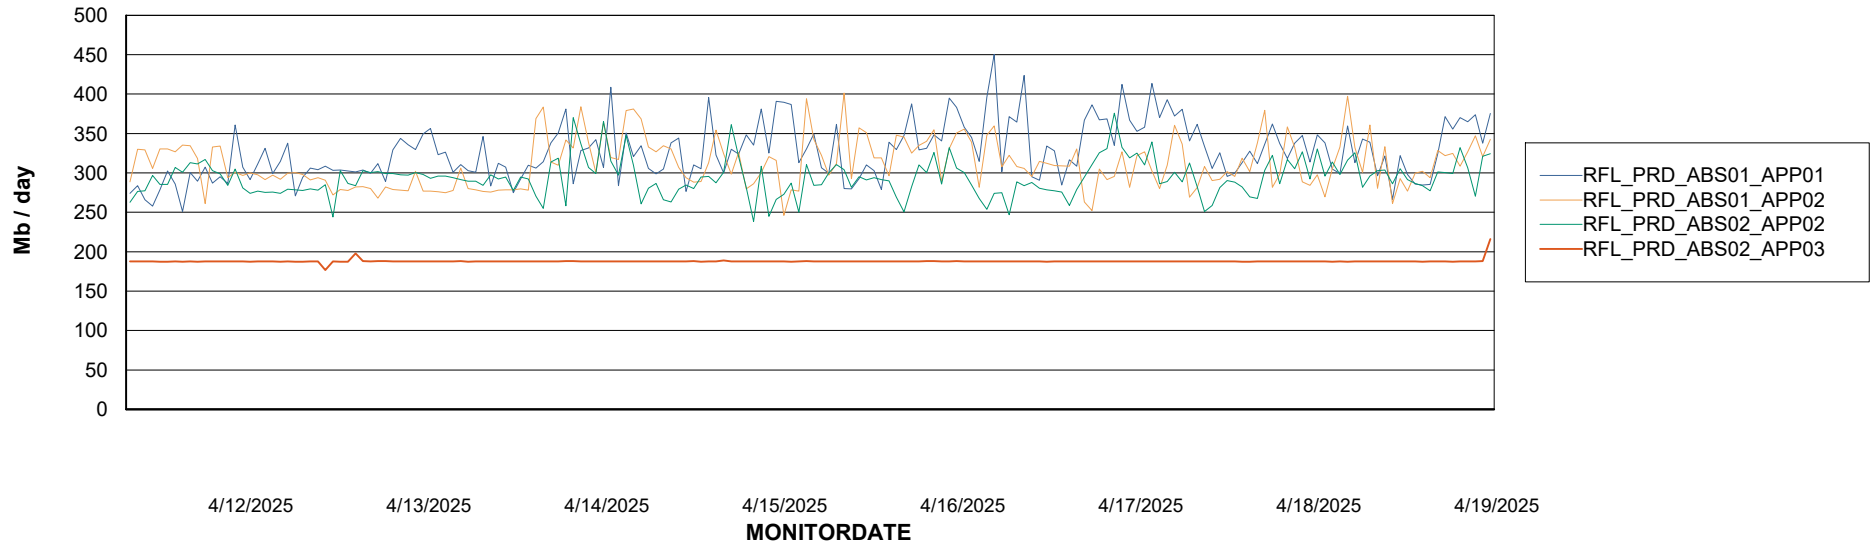

ABSSolute Application Server Services

Avg memory used per ABS Server Service