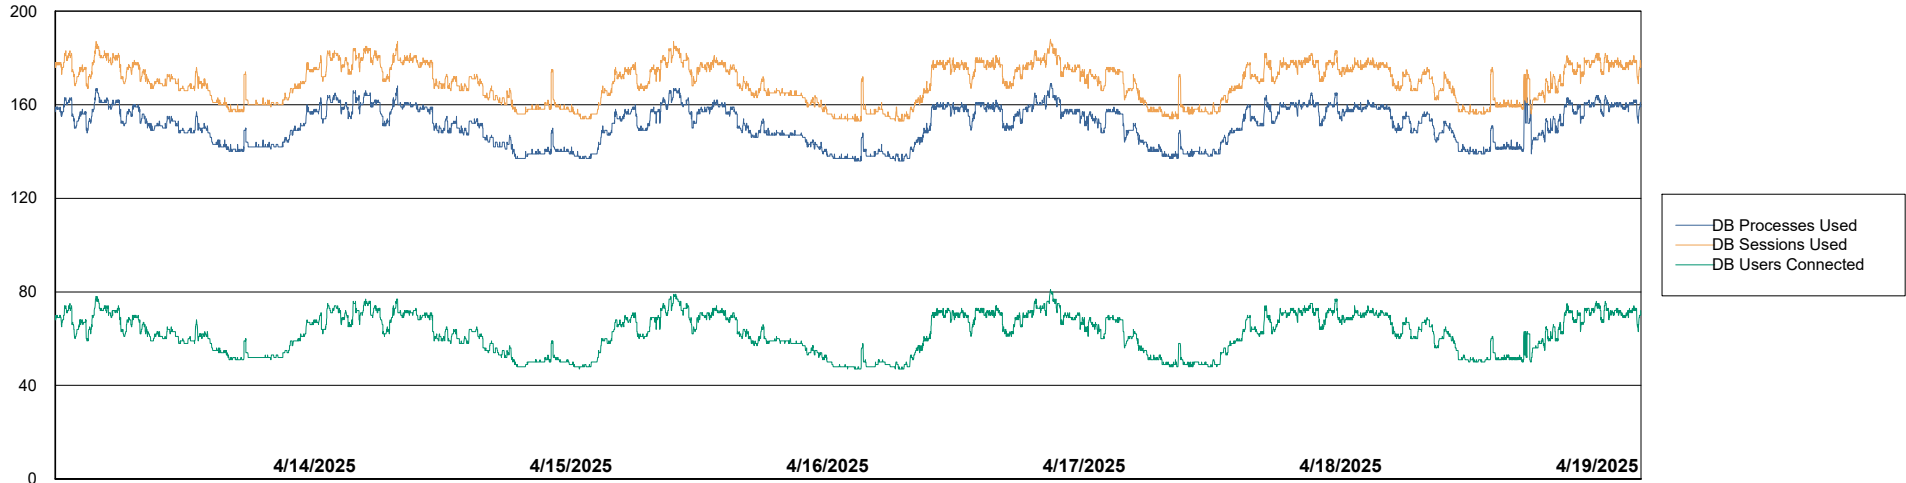

Weekly SLA Customer Report

Customer RFL_Production
Database ID 36

Harddisk Usage RFL_PRD_ABSWEB

	Free disk space on C: (%)	Total disk space on C: (Gb)	Used disk space on C: (Gb)
4/19/2025	74	126	33
4/18/2025	74	126	33
4/17/2025	74	126	33
4/16/2025	74	126	33
4/15/2025	74	126	33
4/14/2025	74	126	33
4/13/2025	74	126	33

Weekly SLA Customer Report

Customer RFL_Production
Database ID 36

Database Performance RFL_PRD_ABS01_DB

Weekly SLA Customer Report

Customer RFL_Production
Database ID 36

Database Performance RFL_PRD_ABS02_STB_DB