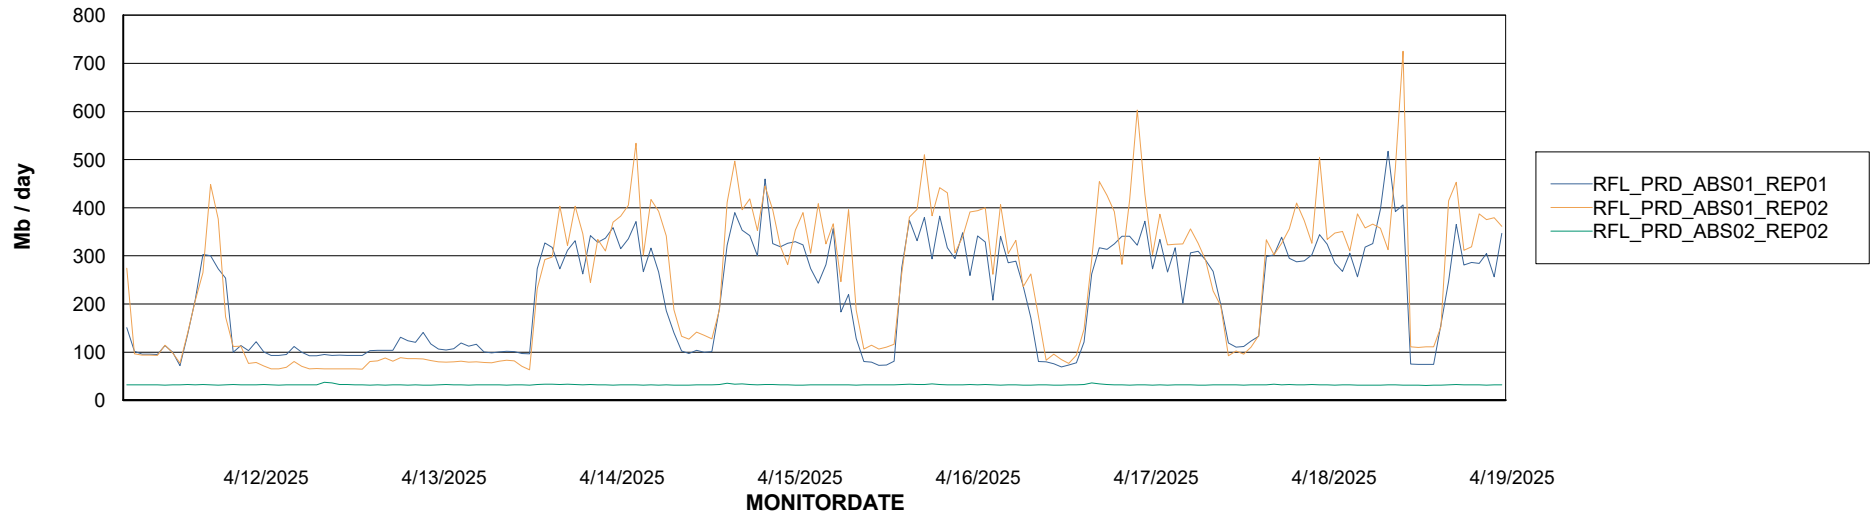

Avg memory used per ABS Server Service

Avg users per day per ABS server

Weekly SLA Customer Report

Customer RFL_Production
Database ID 36

ABSSolute Application ReportServer Services

Avg memory used per ReportServer Service