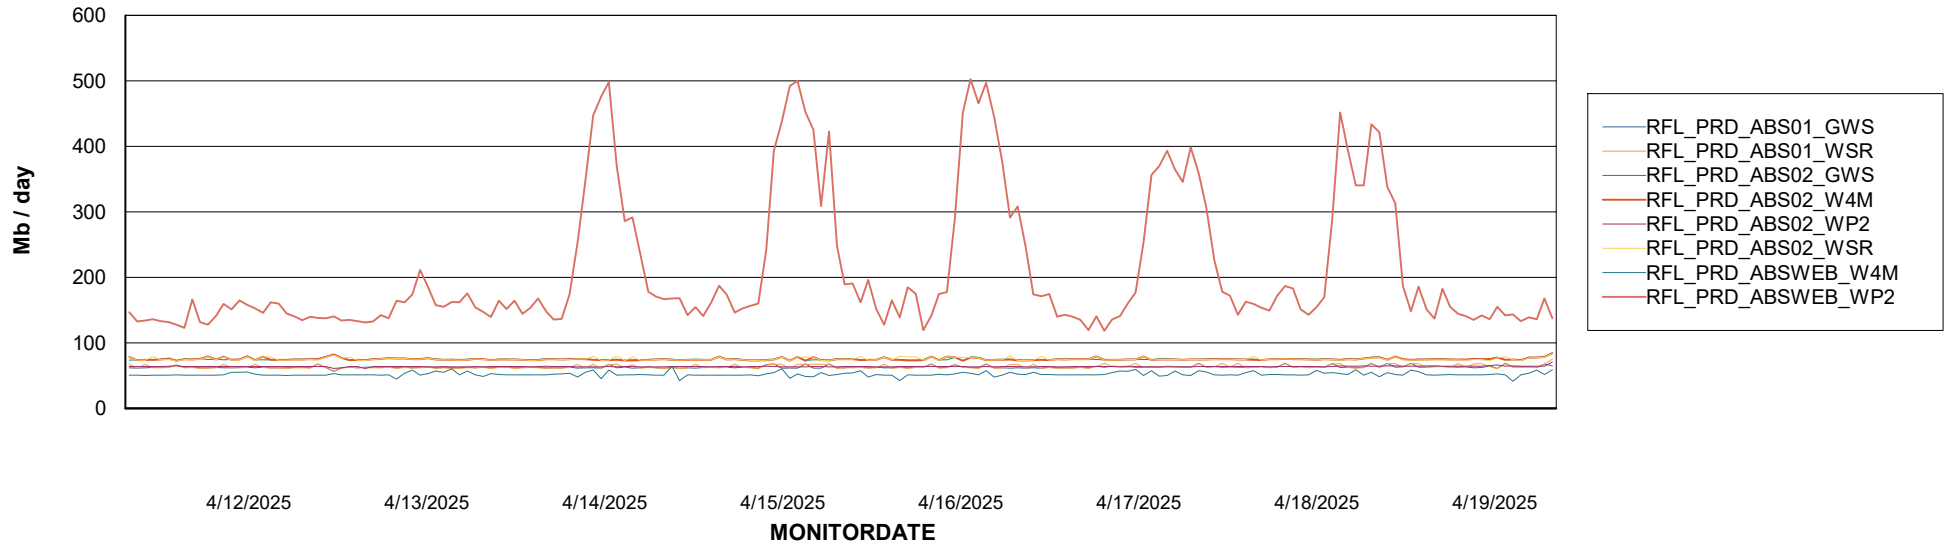

ABSSolute Web Component Services

Avg memory used per ABS Web component