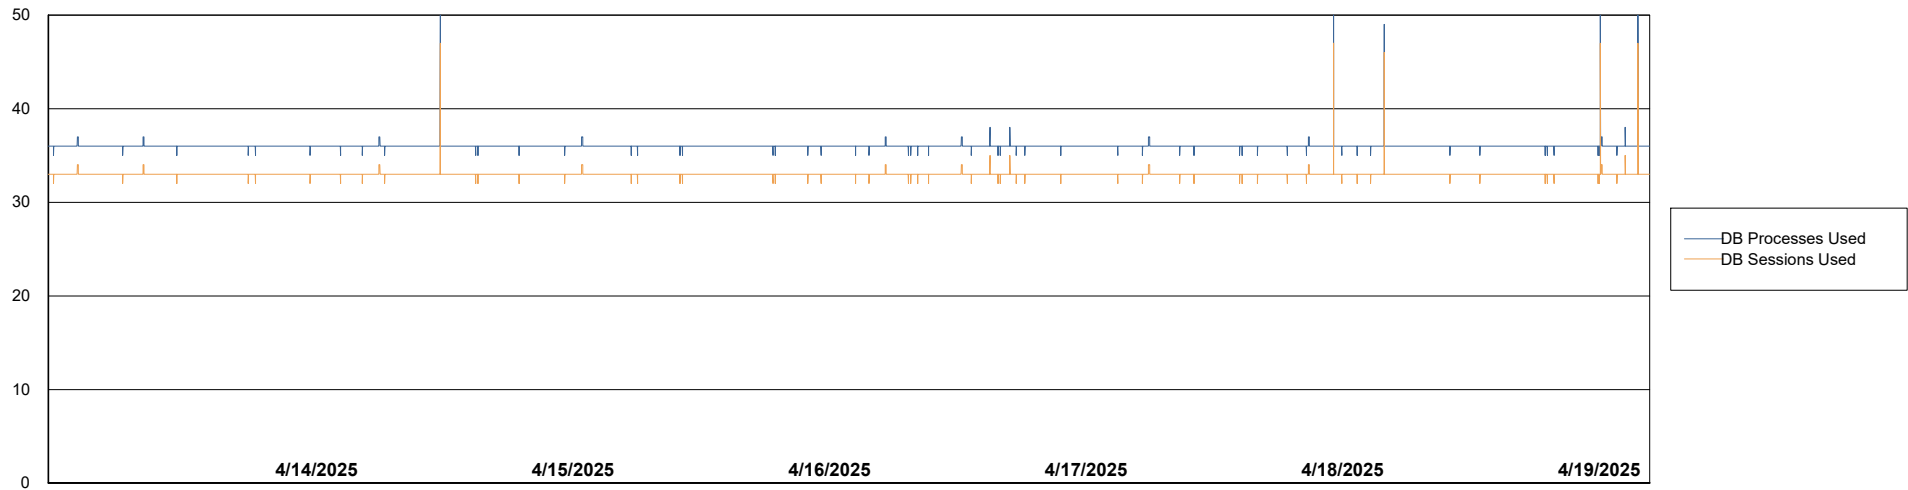

Database Performance RFL_PRD_ABS02_STB_DB

DB Processes Max 1,000