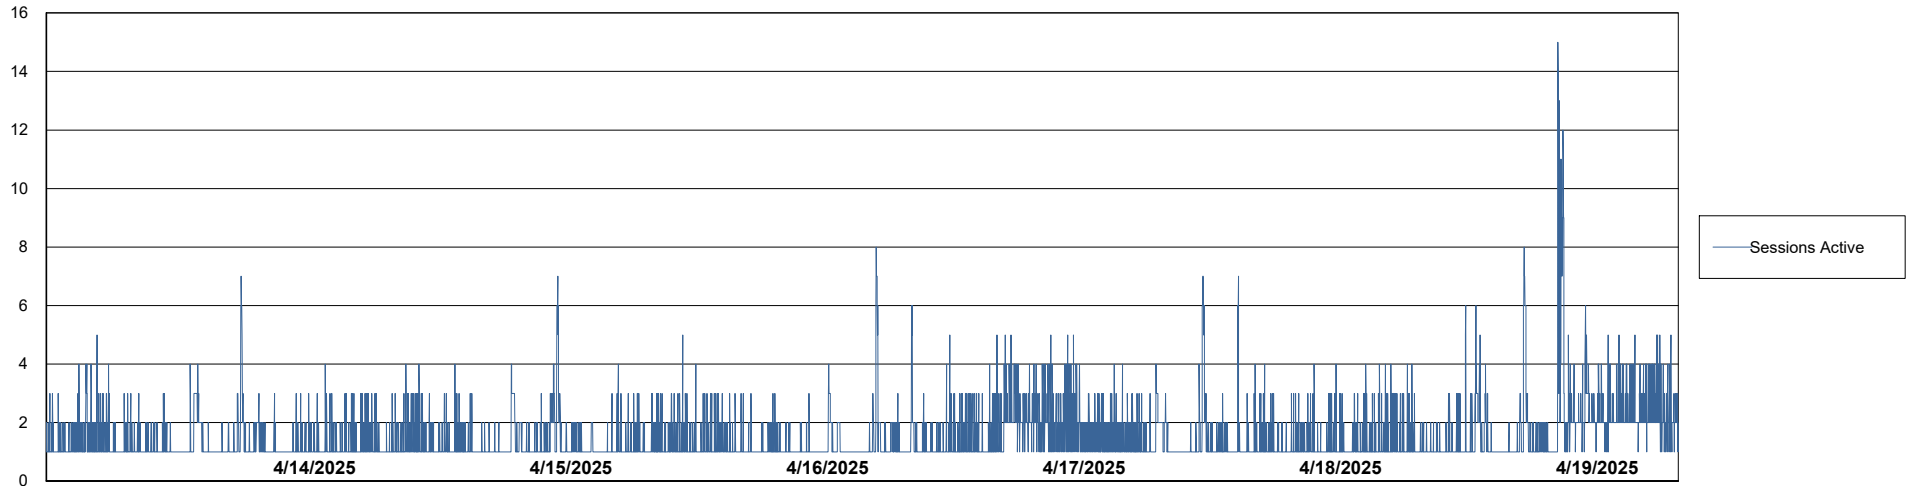

Database Performance RFL_PRD_ABS01_DB