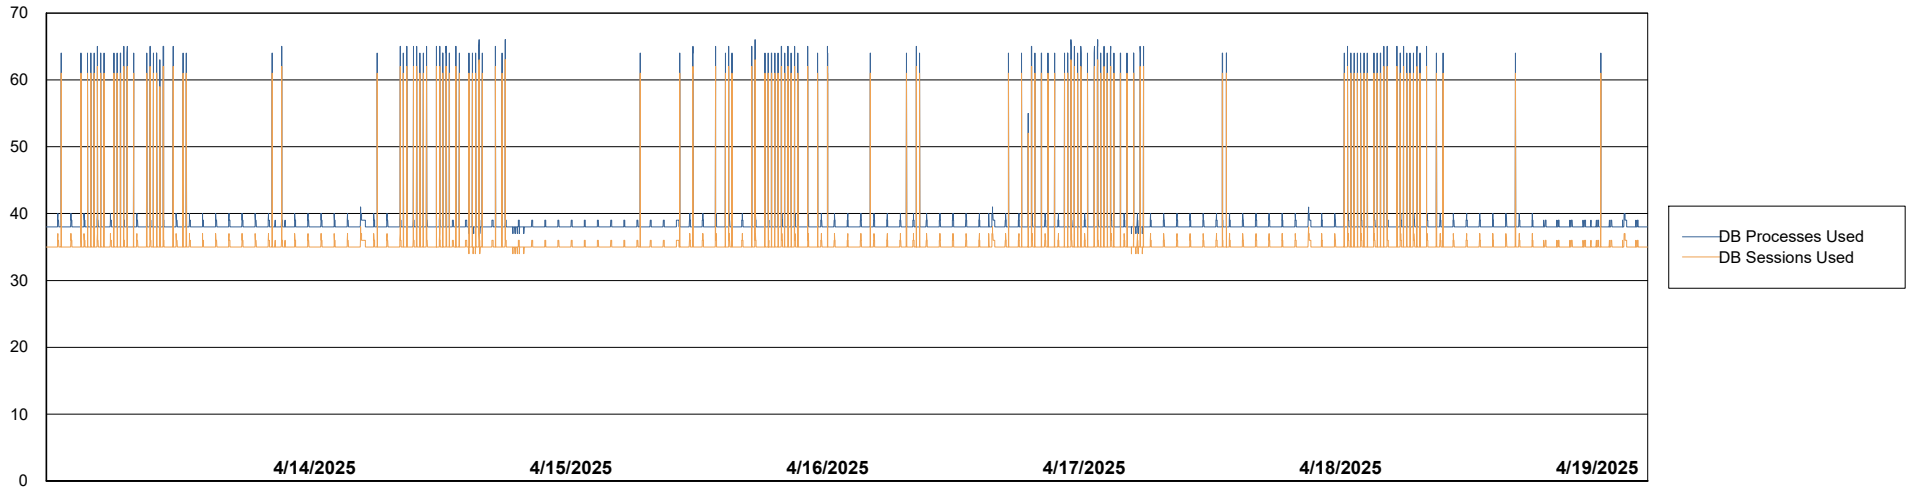

Database Performance NOA_PRD_NovoABS03_HSBABS1

DB Processes Max 300