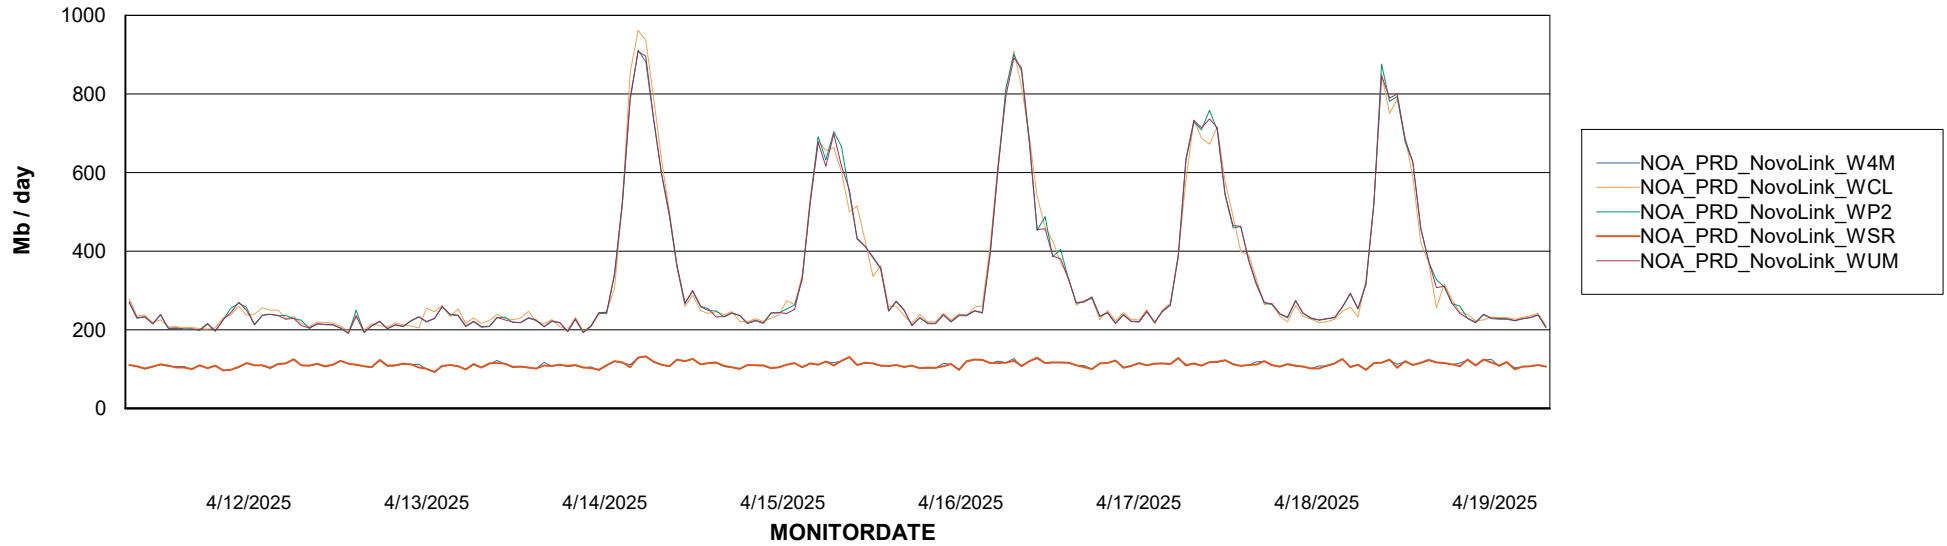

ABSSolute Web Component Services

Avg memory used per ABS Web component