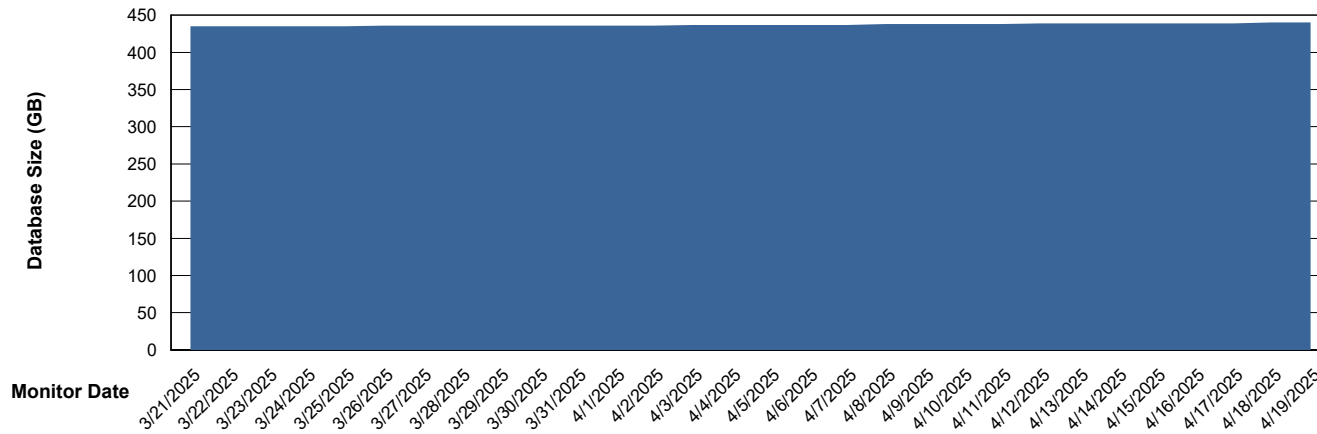

Weekly SLA Customer Report

Customer NOA_Production (24/7)
Database ID 116

Database Performance NOA_PRD_NovoABS03_HSBABS1

DB Processes Max 300

Weekly SLA Customer Report

Customer NOA_Production (24/7)
Database ID 116

DATABASE SIZE NOA_PRD_NHSBI_ABS1

Database growth over last month

DATABASE SIZE NOA_PRD_NovoABS01_ABS1

Database growth over last month

Weekly SLA Customer Report

Customer NOA_Production (24/7)
 Database ID 116