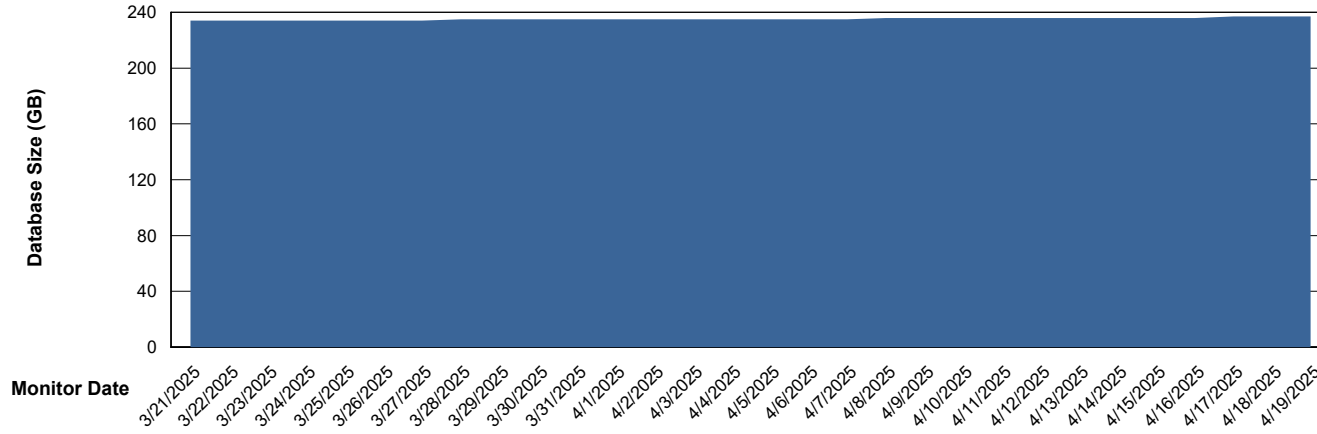

Weekly SLA Customer Report

Customer NOA_Production (24/7)
Database ID 116

Database Performance NOA_PRD_NovoABS03_HSBABS1

DB Processes Max 300

Weekly SLA Customer Report

Customer NOA_Production (24/7)
Database ID 116

DATABASE SIZE NOA_PRD_NHSBI_ABS1

Database growth over last month

DATABASE SIZE NOA_PRD_NovoABS01_ABS1

Database growth over last month

Weekly SLA Customer Report

Customer NOA_Production (24/7)
 Database ID 116