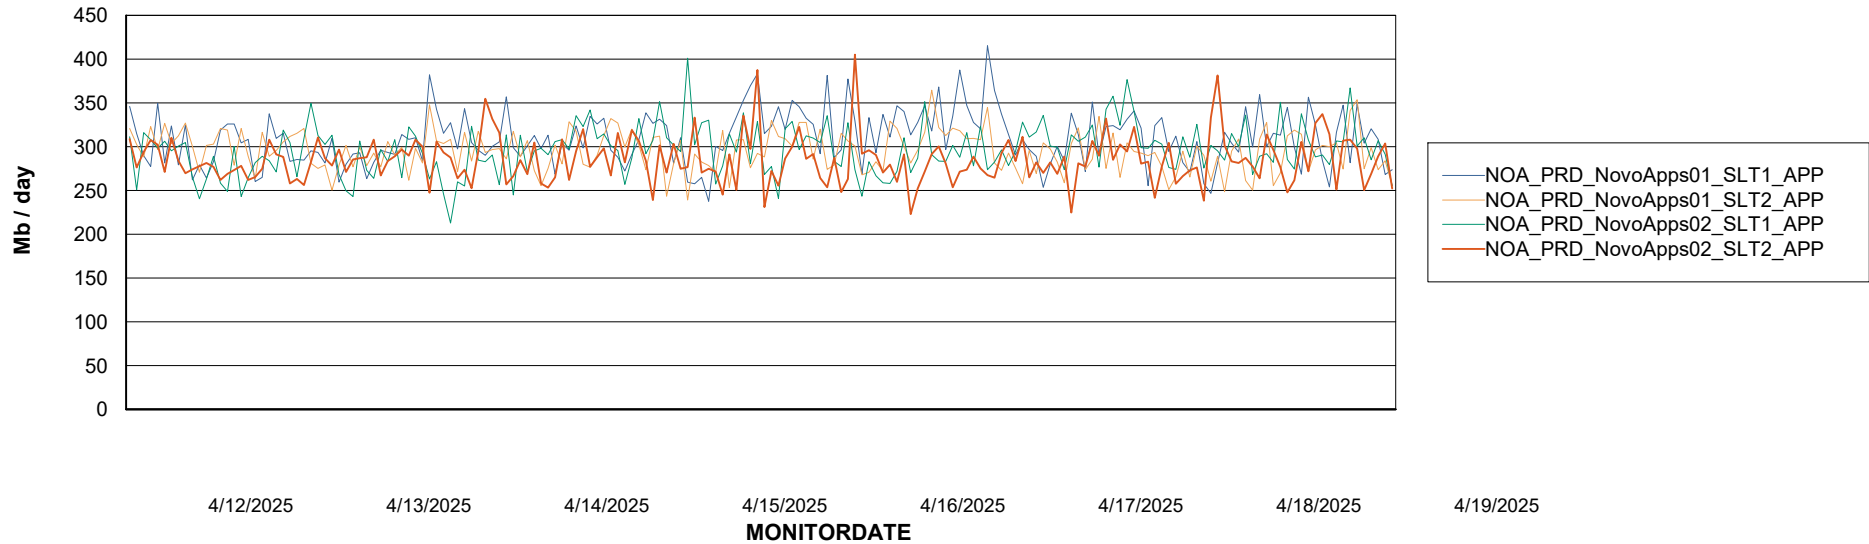

ABSSolute Application Server Services

Avg memory used per ABS Server Service