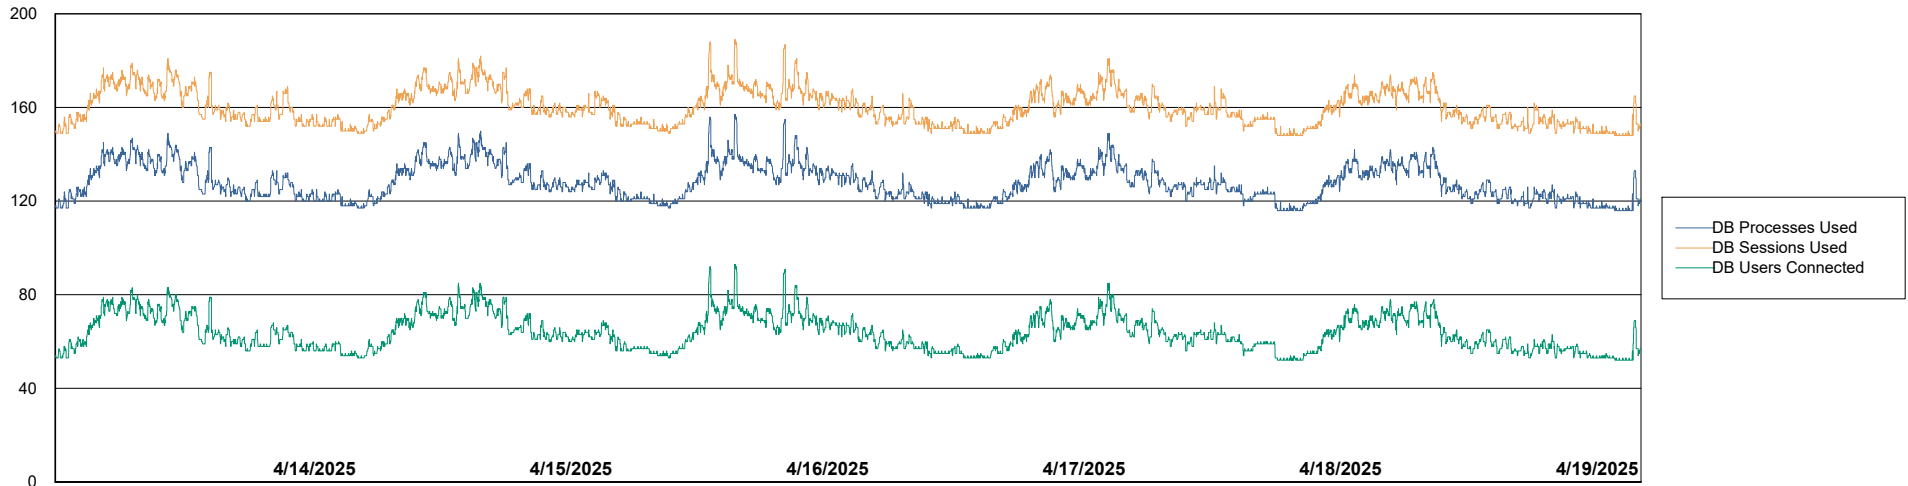

Weekly SLA Customer Report

Customer NOA_Production (24/7)
Database ID 116

Database Performance NOA_PRD_NHSBI_ABS1

Weekly SLA Customer Report

Customer NOA_Production (24/7)
Database ID 116

Database Performance NOA_PRD_NovoABS01_ABS1