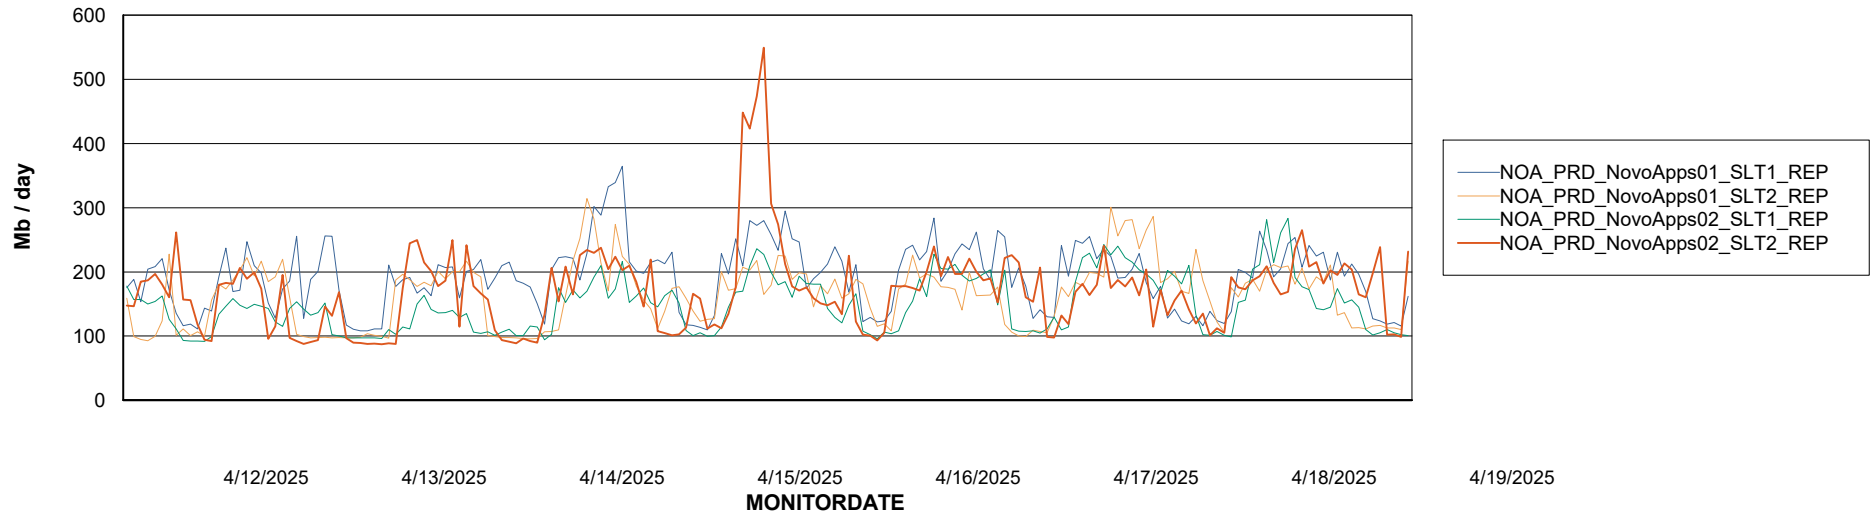

Avg memory used per ABS Server Service

Avg users per day per ABS server

Weekly SLA Customer Report

Customer NOA_Production (24/7)
Database ID 116

ABSSolute Application ReportServer Services

Avg memory used per ReportServer Service