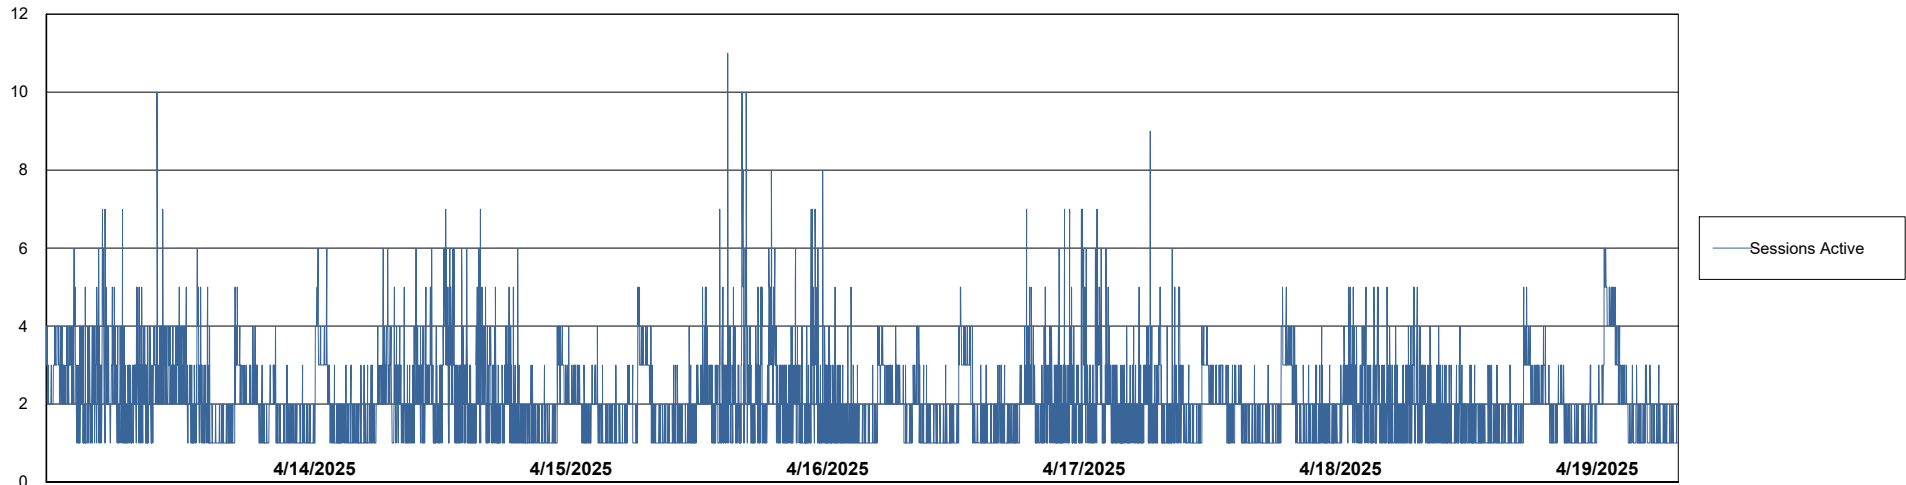

Weekly SLA Customer Report

Customer NIX_Production
Database ID 51

Database Performance NIX_PRD_ABSBI_ABS1

Weekly SLA Customer Report

Customer NIX_Production
Database ID 51

Database Performance NIX_PRD_ABSD01_ABS1