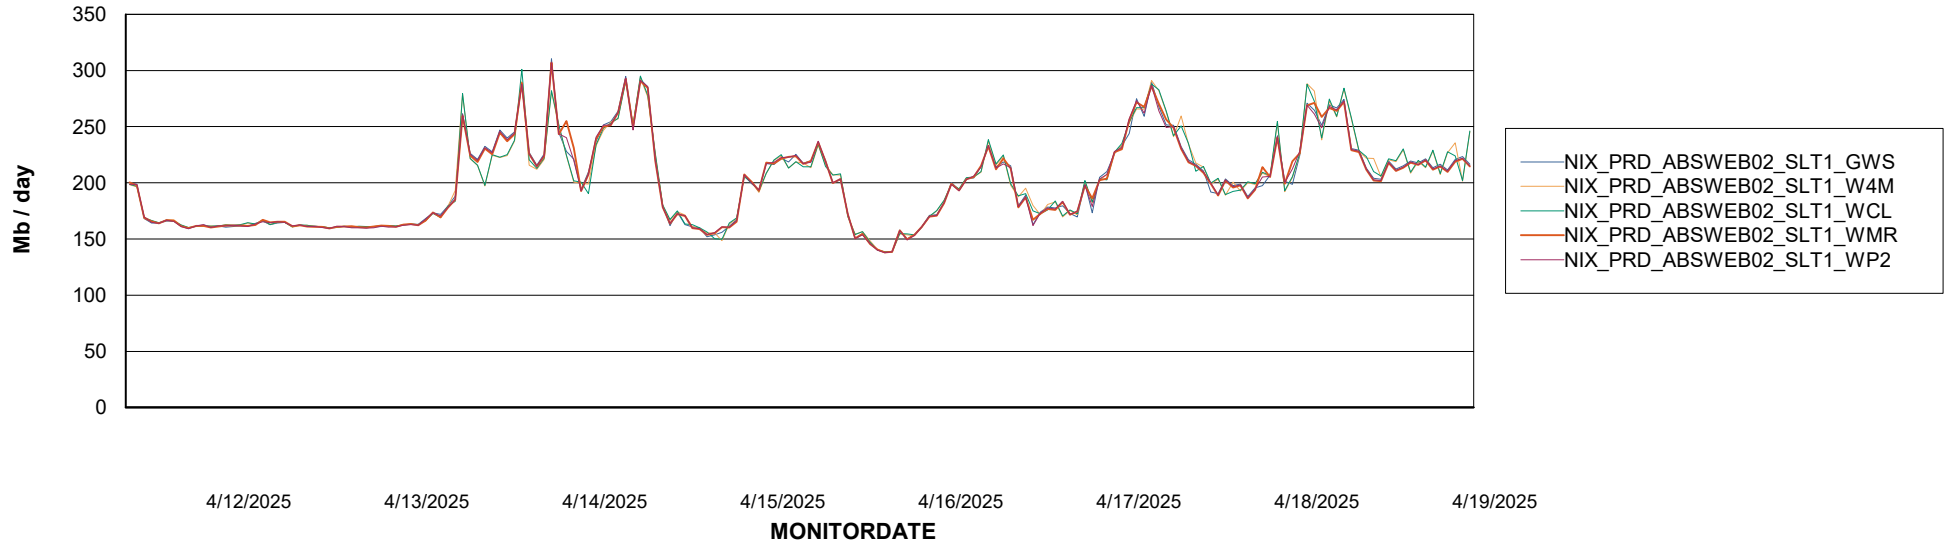

ABSSolute Web Component Services

Avg memory used per ABS Web component