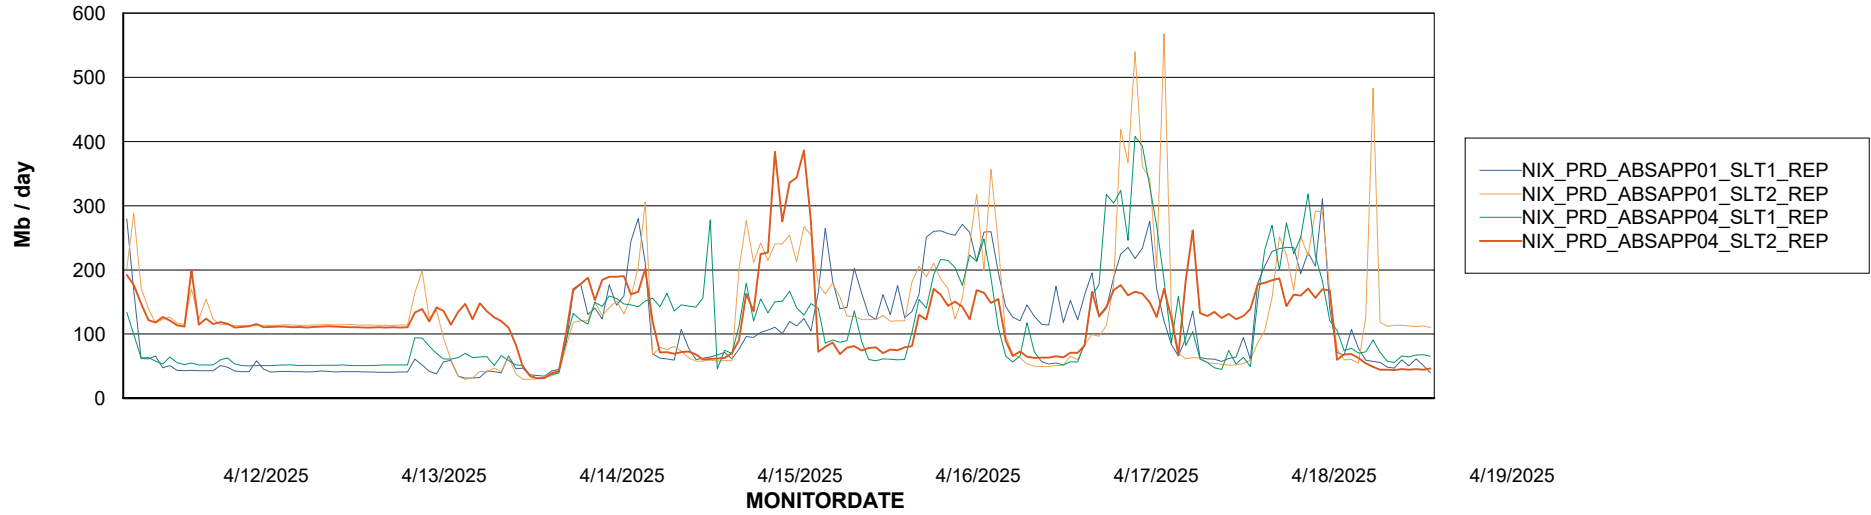

Avg memory used per ABS Server Service

Avg users per day per ABS server

Weekly SLA Customer Report

Customer NIX_Production
Database ID 51

ABSSolute Application ReportServer Services

Avg memory used per ReportServer Service