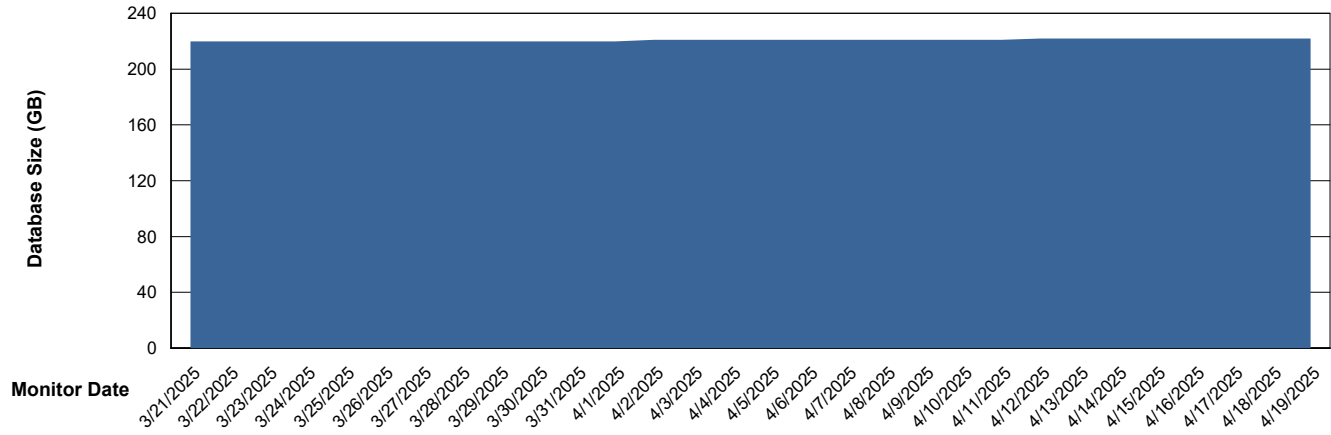

DATABASE SIZE NIX_PRD_ABSBI_ABS1

Database growth over last month