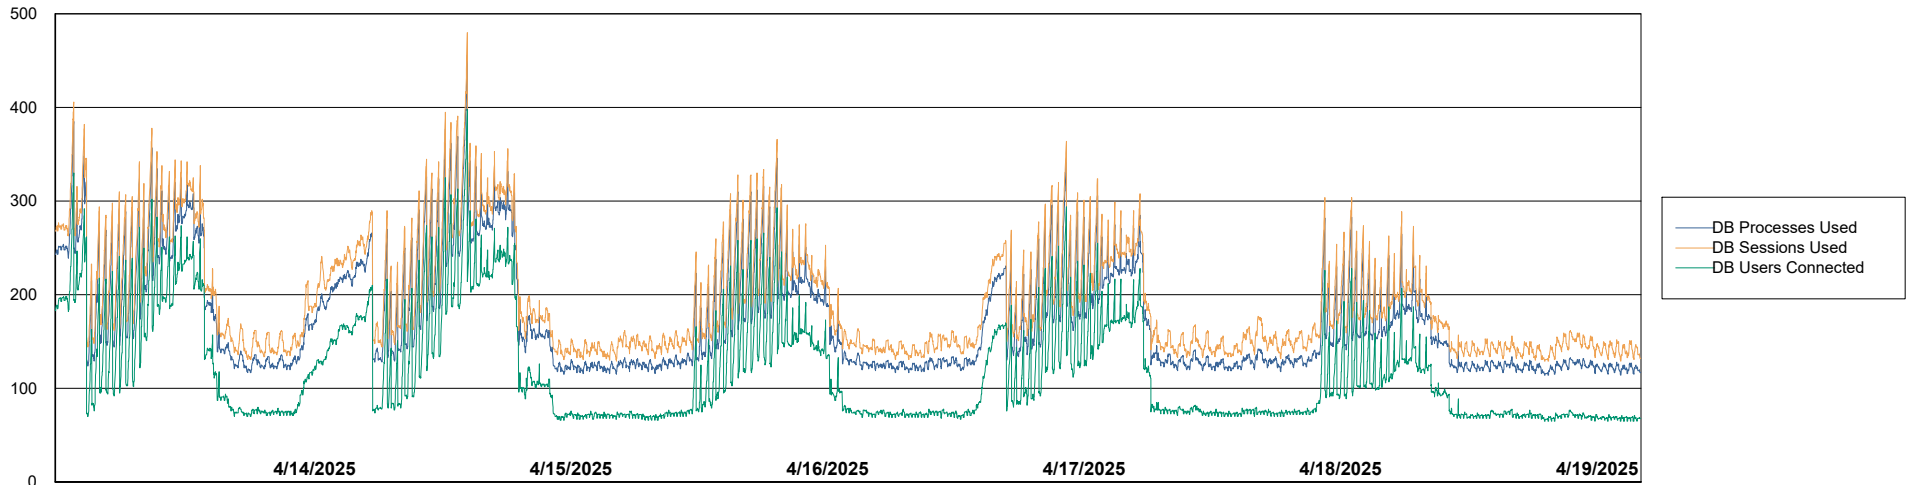

Weekly SLA Customer Report

Customer NIX_Production
Database ID 51

Database Performance NIX_PRD_ABSBI_ABS1

Weekly SLA Customer Report

Customer NIX_Production
Database ID 51

Database Performance NIX_PRD_ABSD01_ABS1