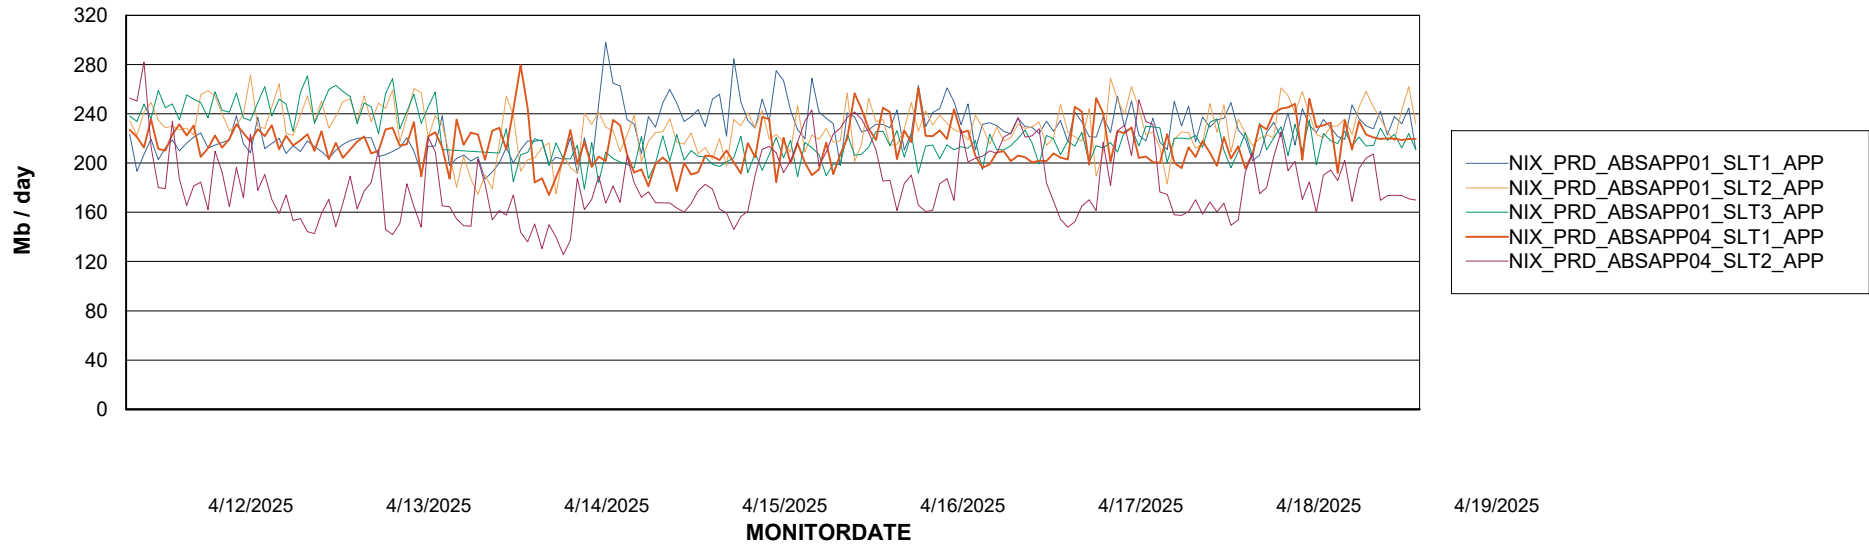

ABSSolute Application Server Services

Avg memory used per ABS Server Service