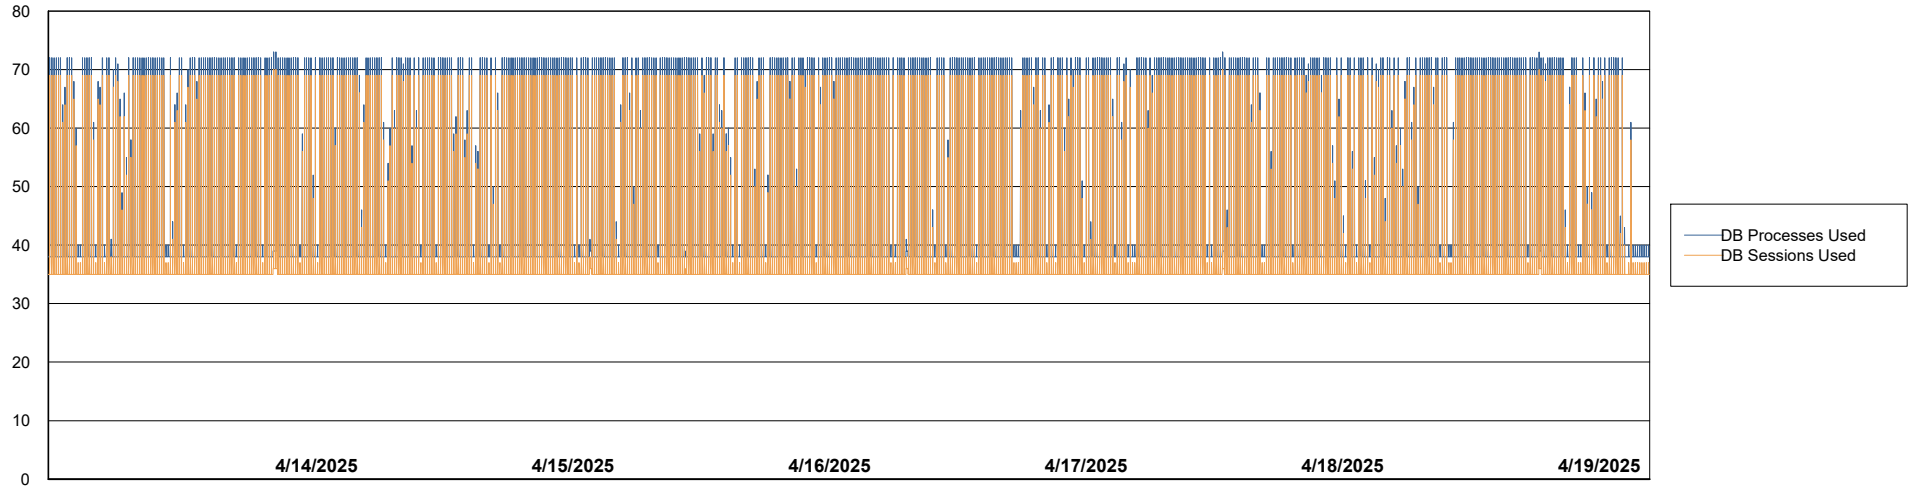

Database Performance NIX_PRD_ABSD02_HSBABS1

DB Processes Max 300