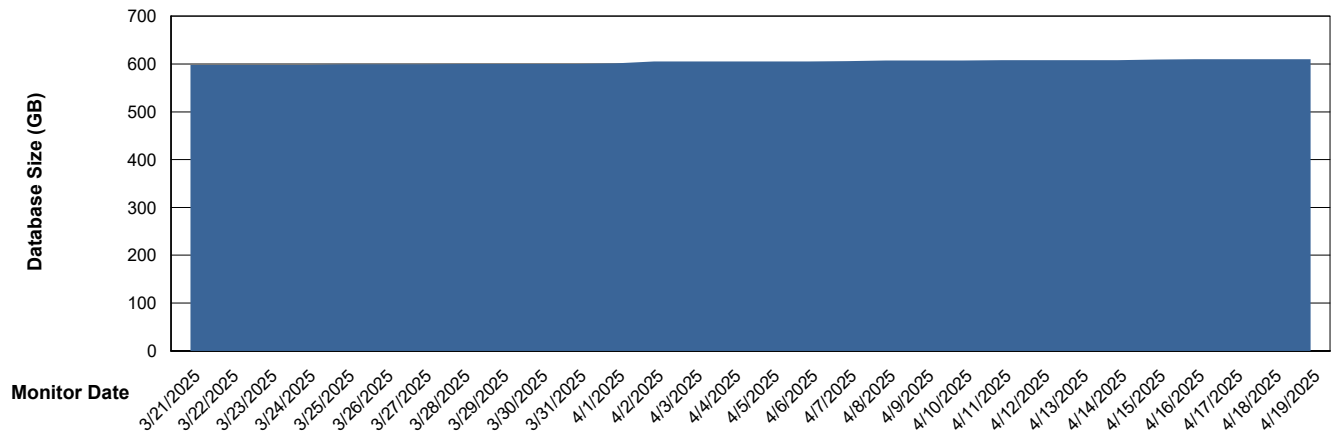

DATABASE SIZE NIX_PRD_ABSDB01_ABS1

Database growth over last month