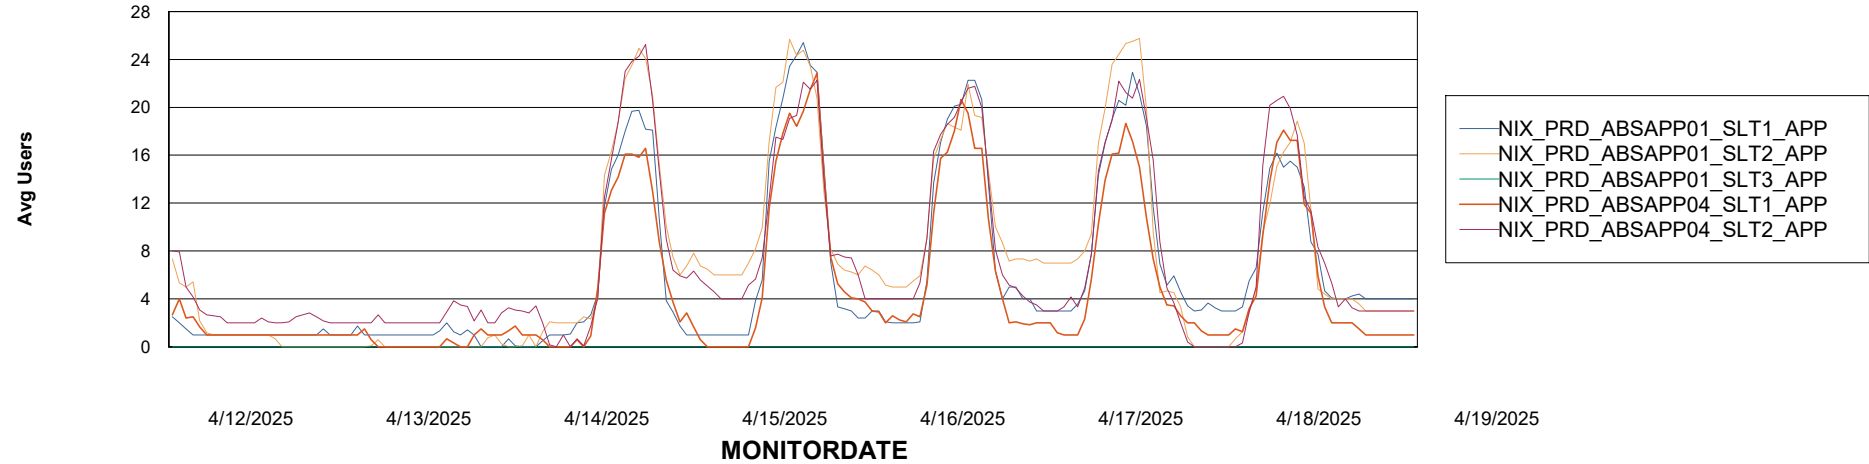

Avg users per day per ABS server