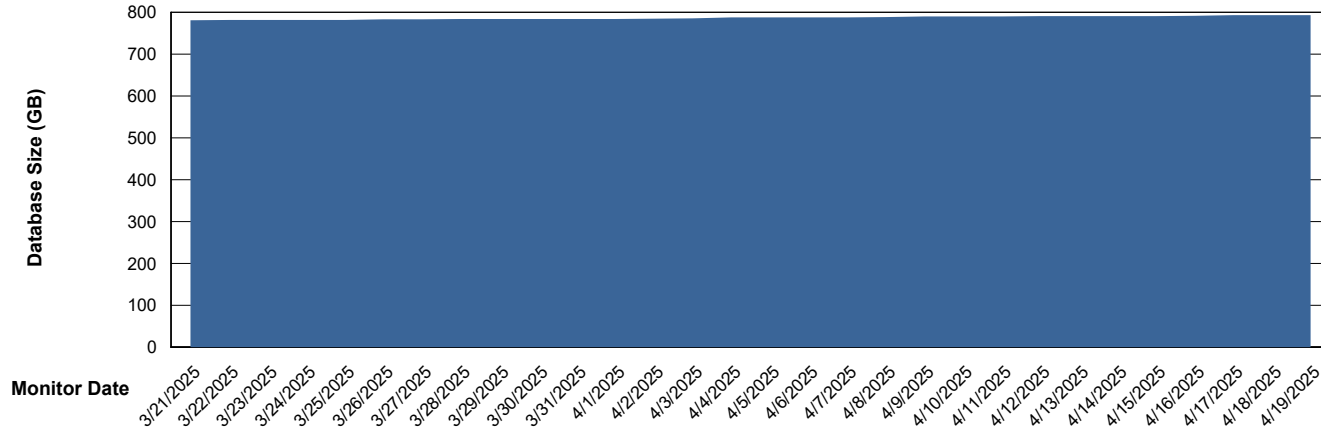

DATABASE SIZE LTS_PRD_CLSABSBI01_ABS1

Database growth over last month