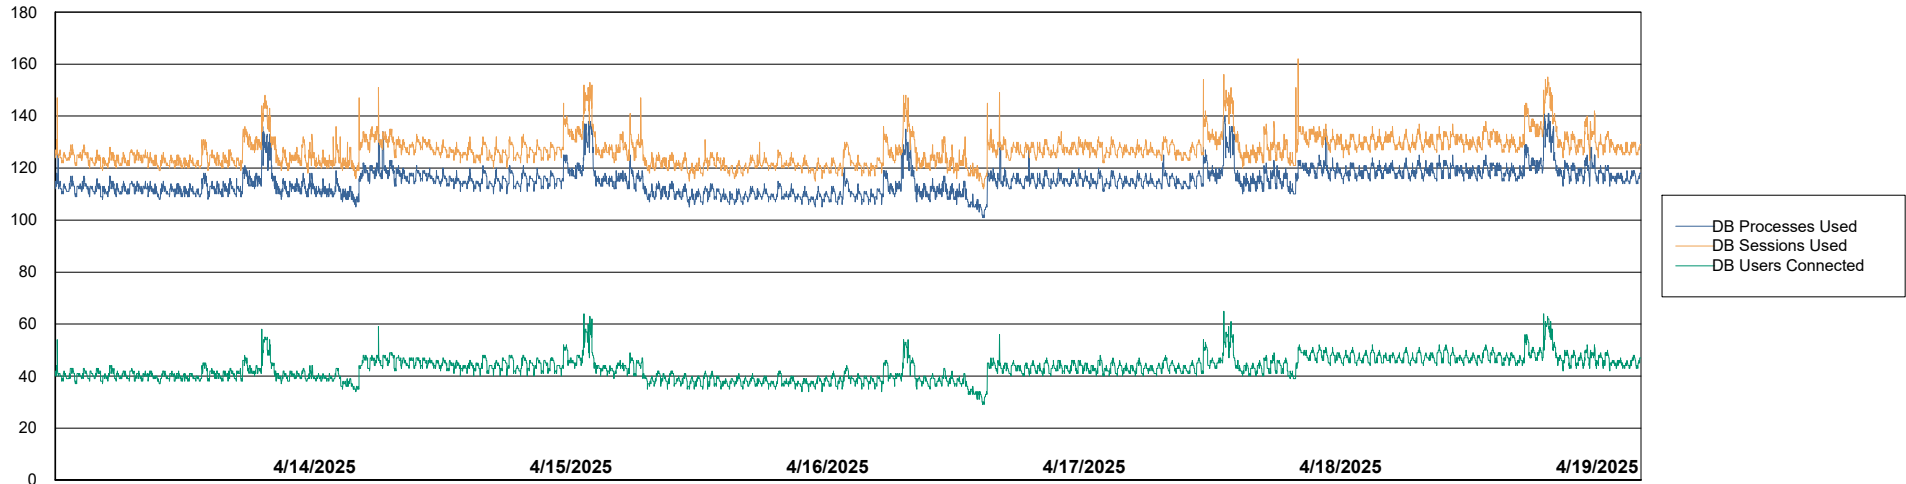

Database Performance LTS_PRD_CLSABSBI01_ABS1