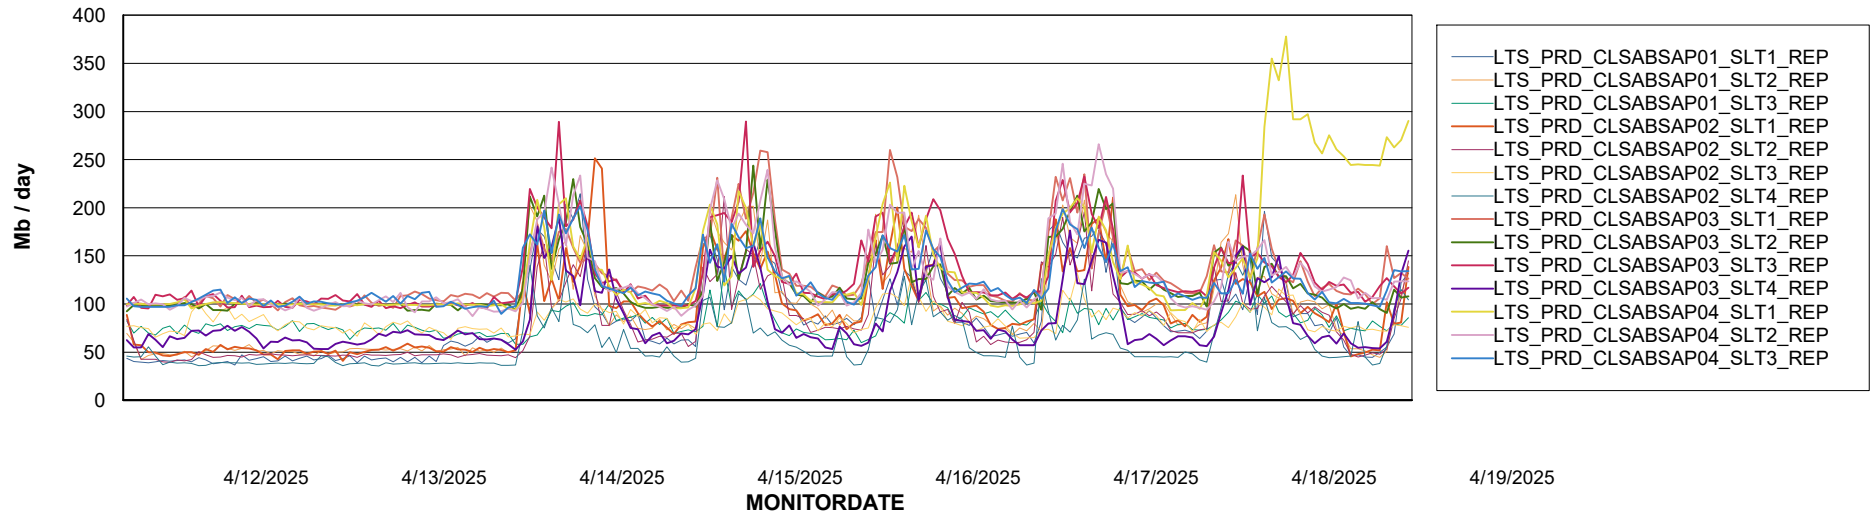

ABSSolute Application ReportServer Services

Avg memory used per ReportServer Service