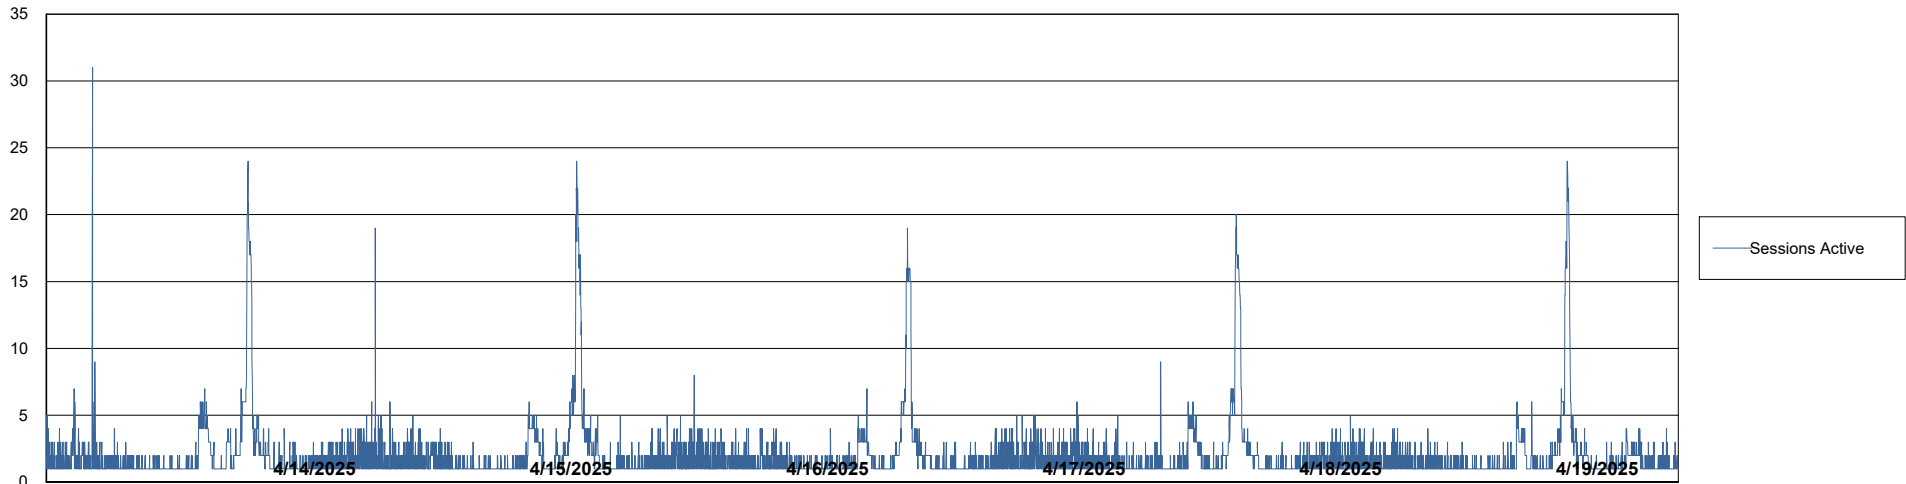

Weekly SLA Customer Report

Customer LTS(CleanLease)_Production
Database ID 126

Database Performance LTS_PRD_CLSABSBI01_ABS1

Weekly SLA Customer Report

Customer LTS(CleanLease)_Production
Database ID 126

Database Performance LTS_PRD_CLSABSD01_ABS1