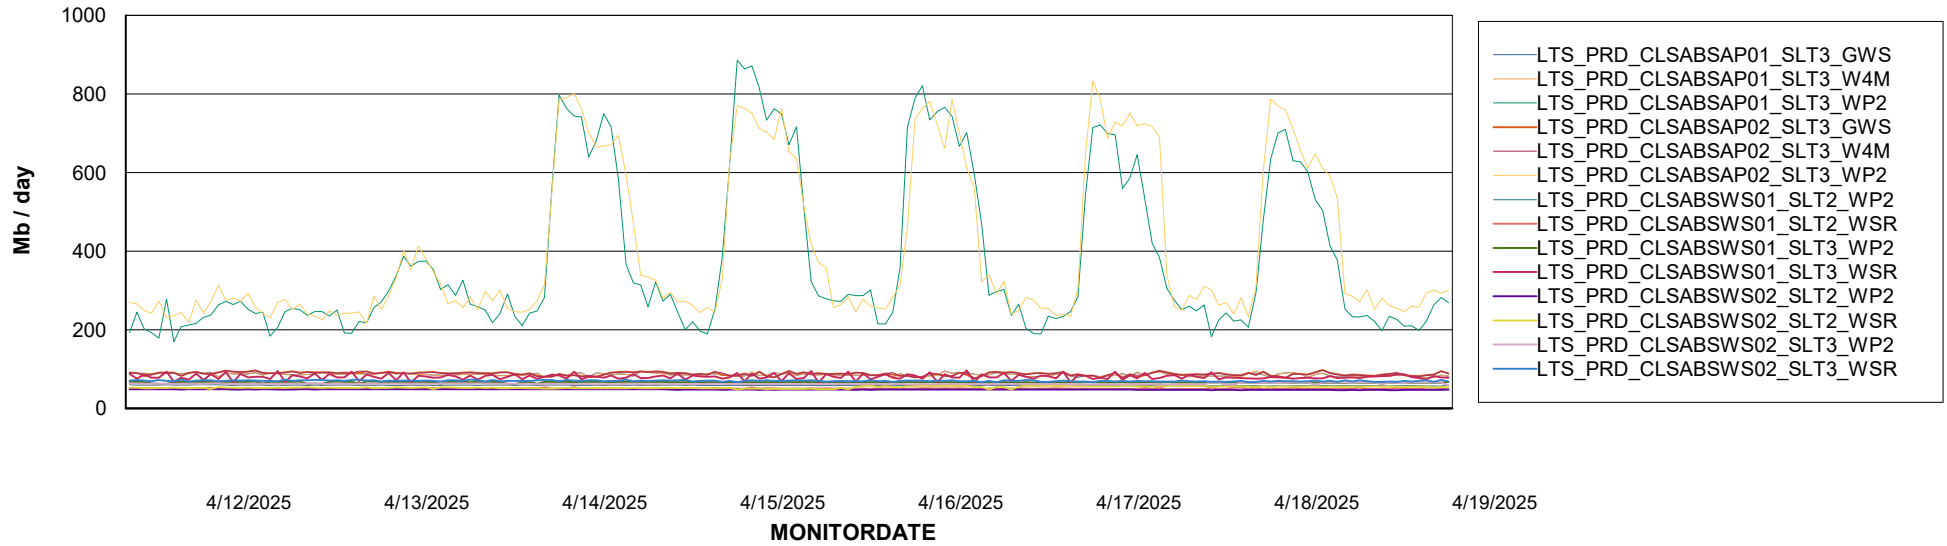

ABSSolute Web Component Services

Avg memory used per ABS Web component