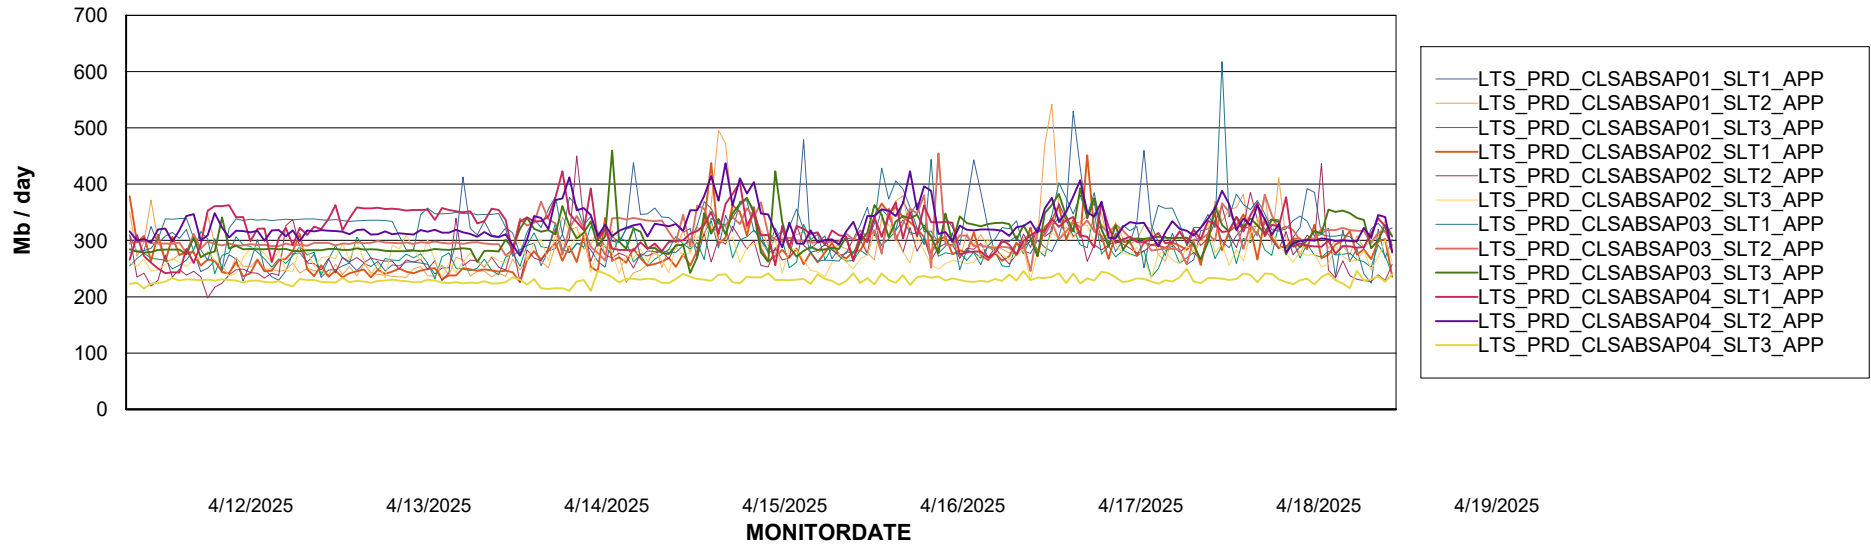

ABSSolute Application Server Services

Avg memory used per ABS Server Service