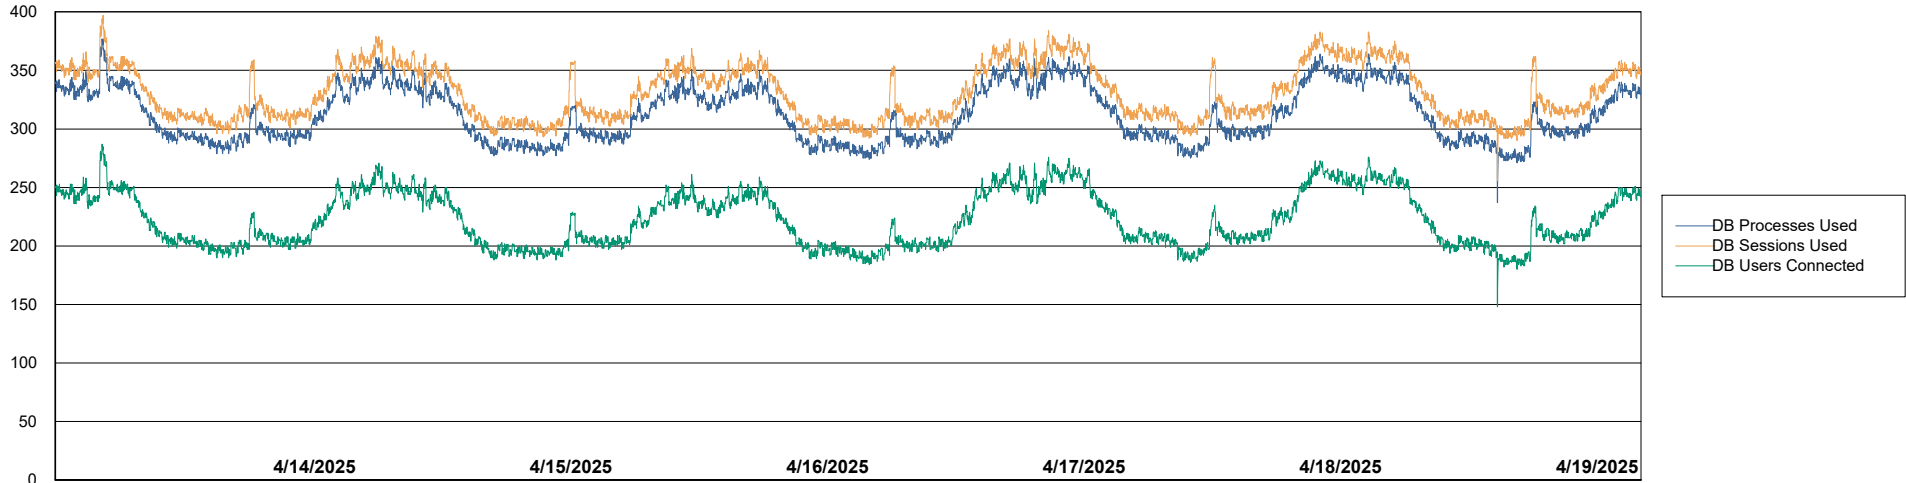

Weekly SLA Customer Report

Customer LTS(CleanLease)_Production
Database ID 126

Database Performance LTS_PRD_CLSABSBI01_ABS1

Weekly SLA Customer Report

Customer LTS(CleanLease)_Production
Database ID 126

Database Performance LTS_PRD_CLSABSD01_ABS1