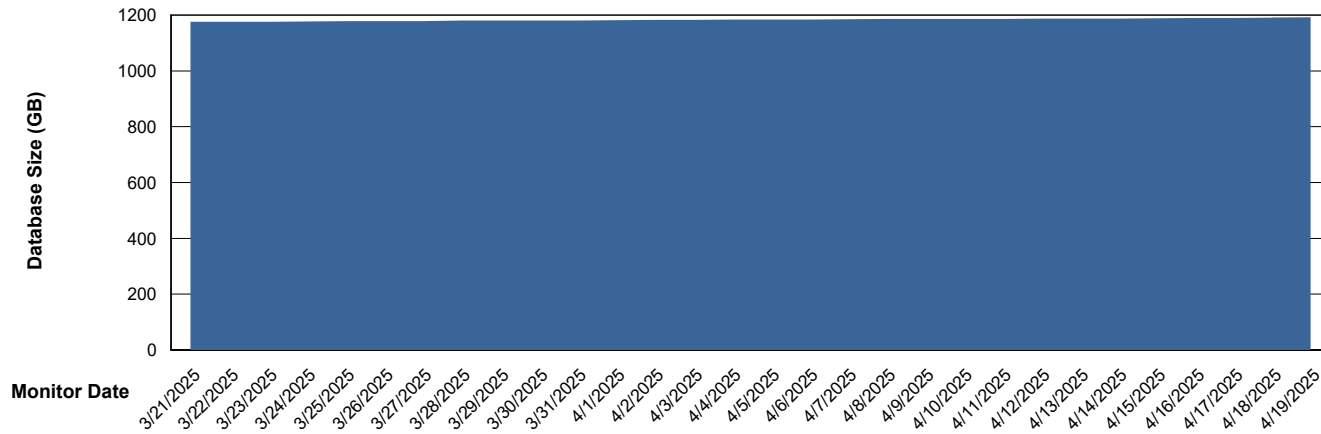

DATABASE SIZE LTS_PRD_CLSABSDB01_ABS1

Database growth over last month