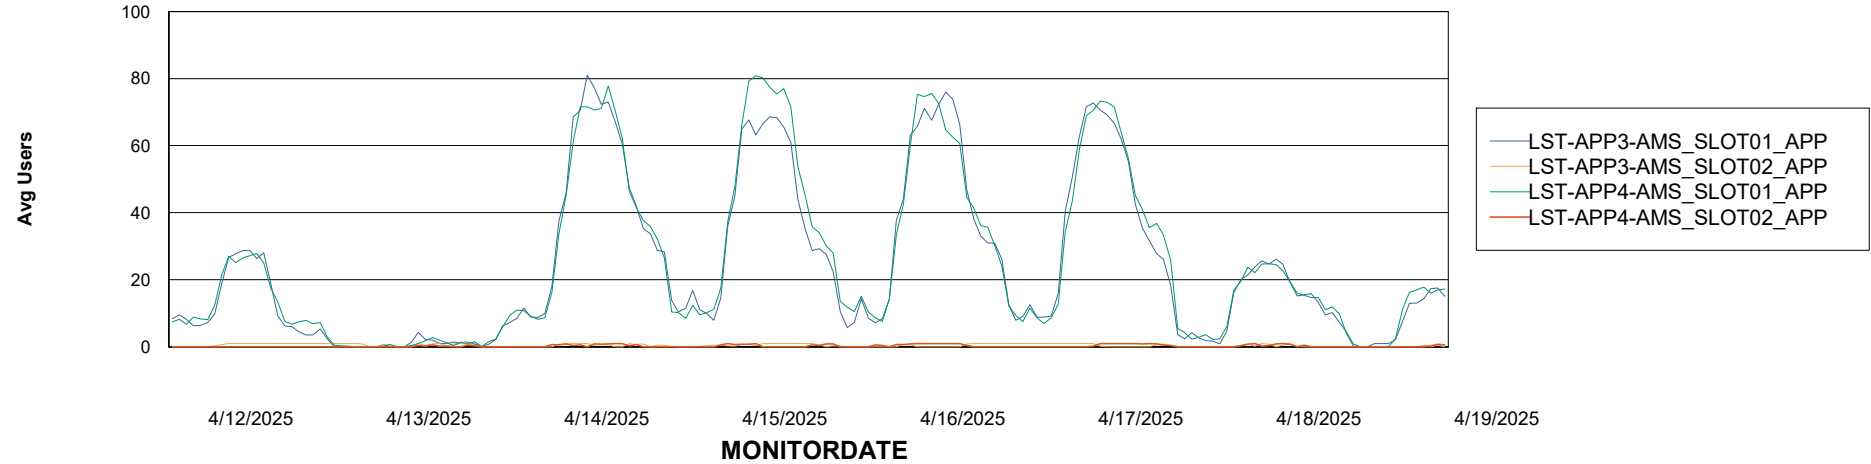

Weekly SLA Customer Report

Customer LST OCI AMS Production ABSME
Database ID 213

ABSSolute Application Server Services

Avg memory used per ABS Server Service

Avg users per day per ABS server

Weekly SLA Customer Report