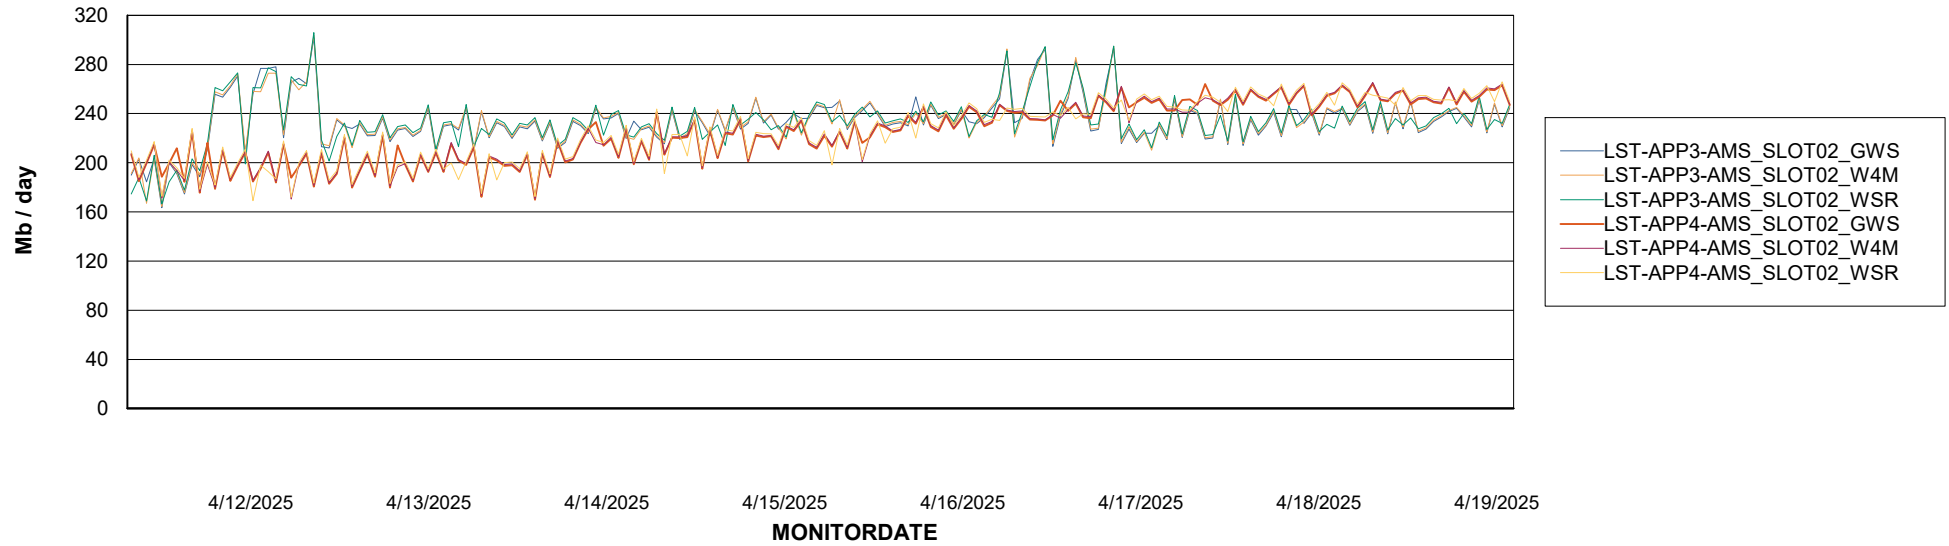

ABSSolute Web Component Services

Avg memory used per ABS Web component