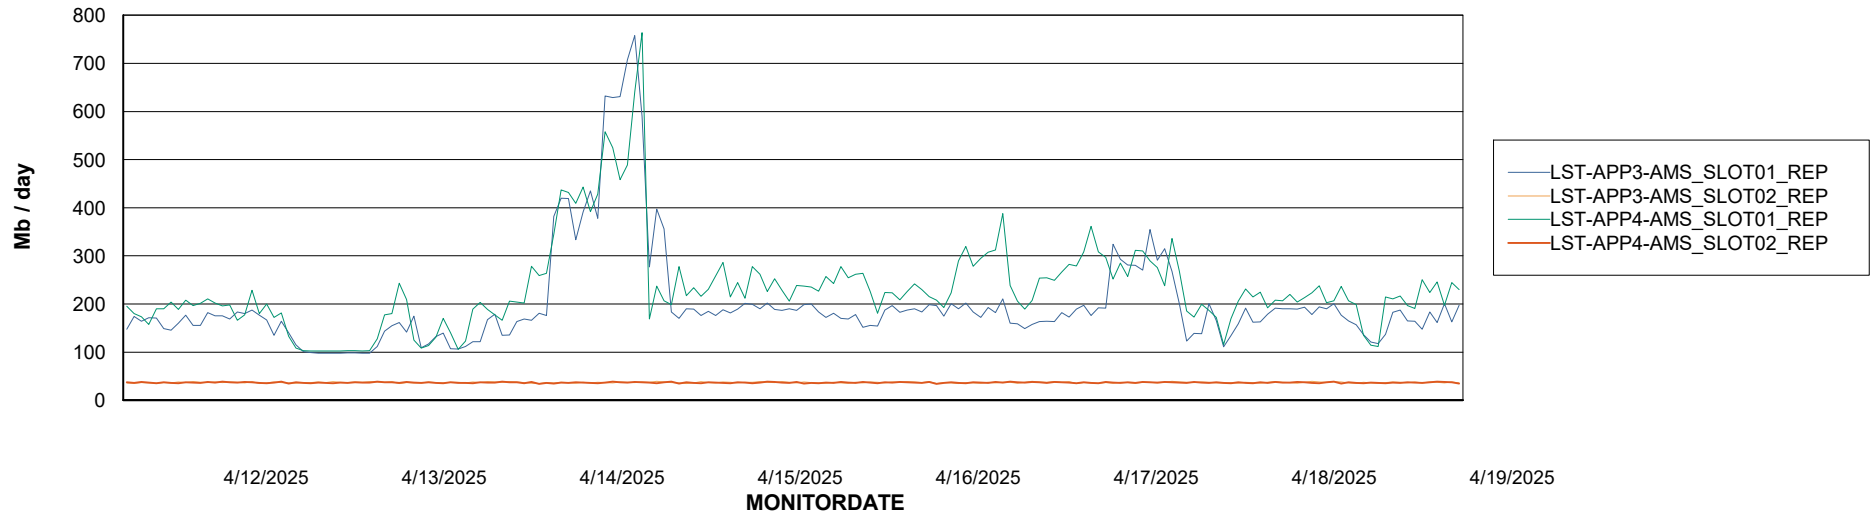

ABSSolute Application ReportServer Services

Avg memory used per ReportServer Service