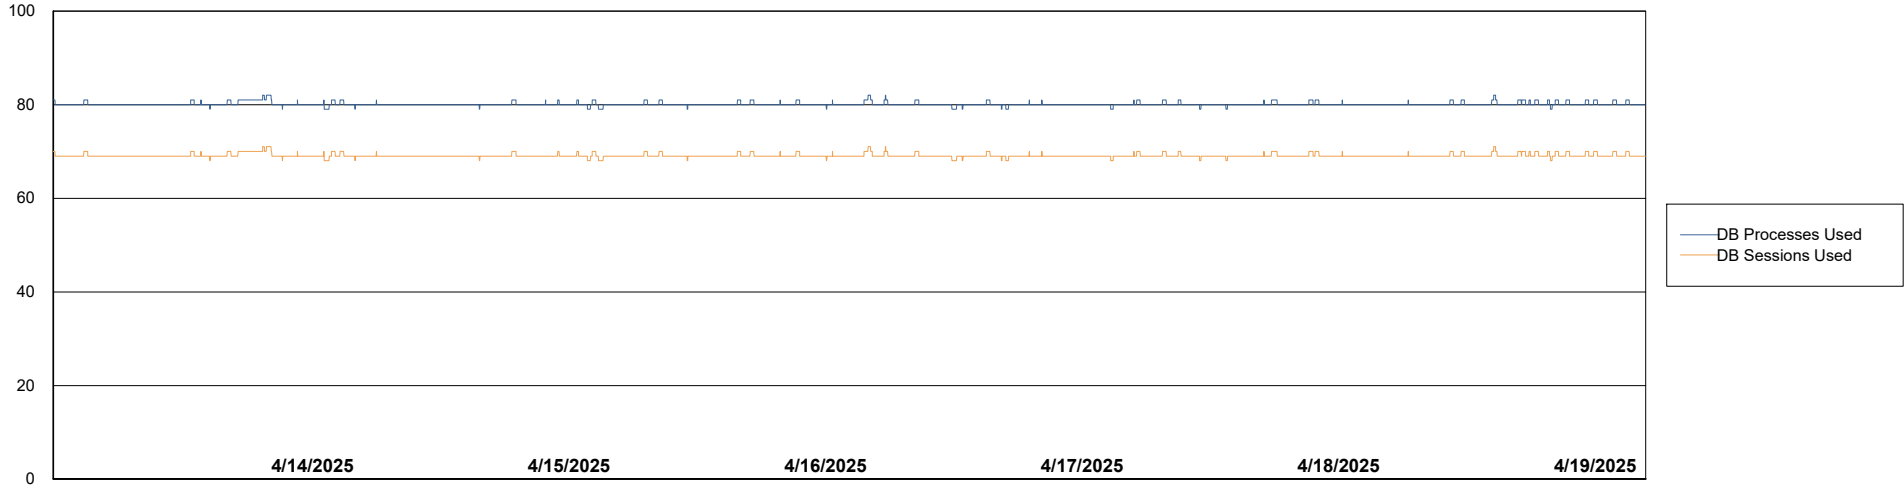

Database Performance LST-DBS4-AMS_DB_HSBABSME

DB Processes Max 0
DB Processes Max 1,000