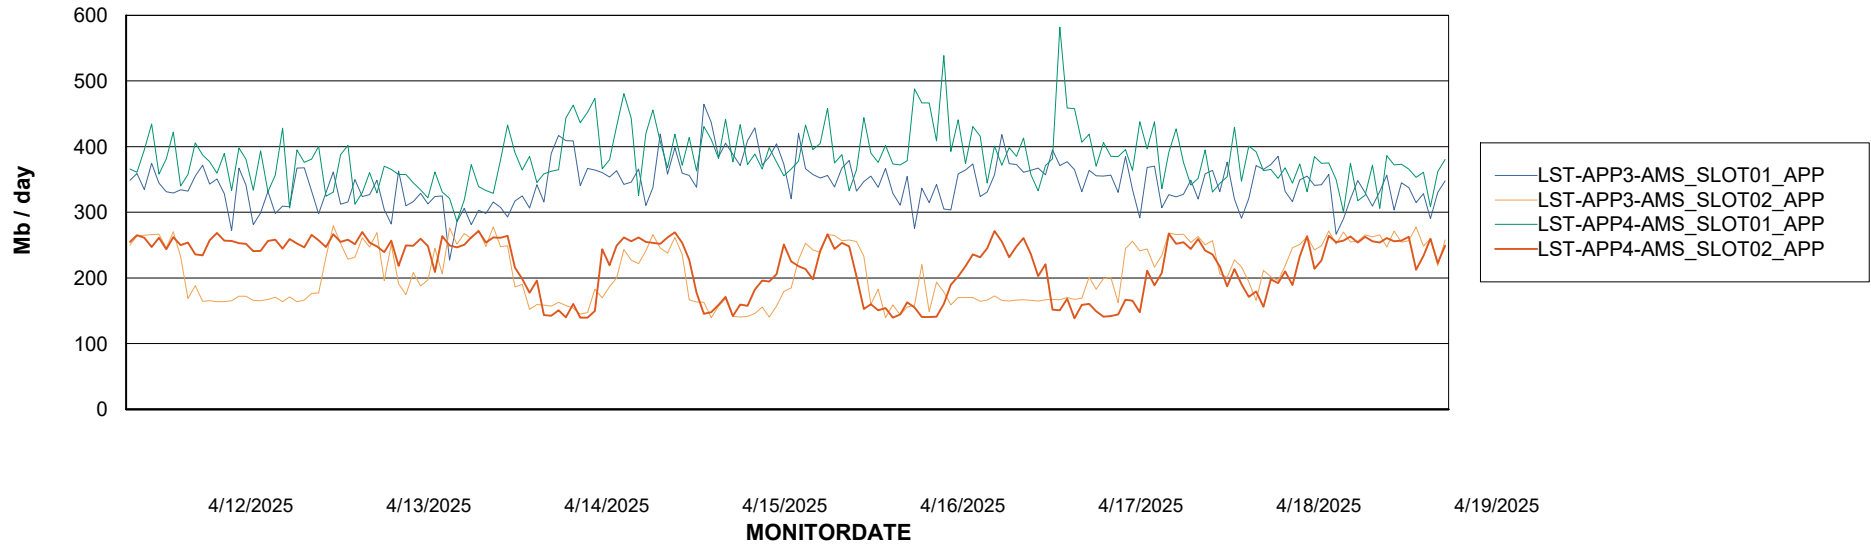

ABSSolute Application Server Services

Avg memory used per ABS Server Service