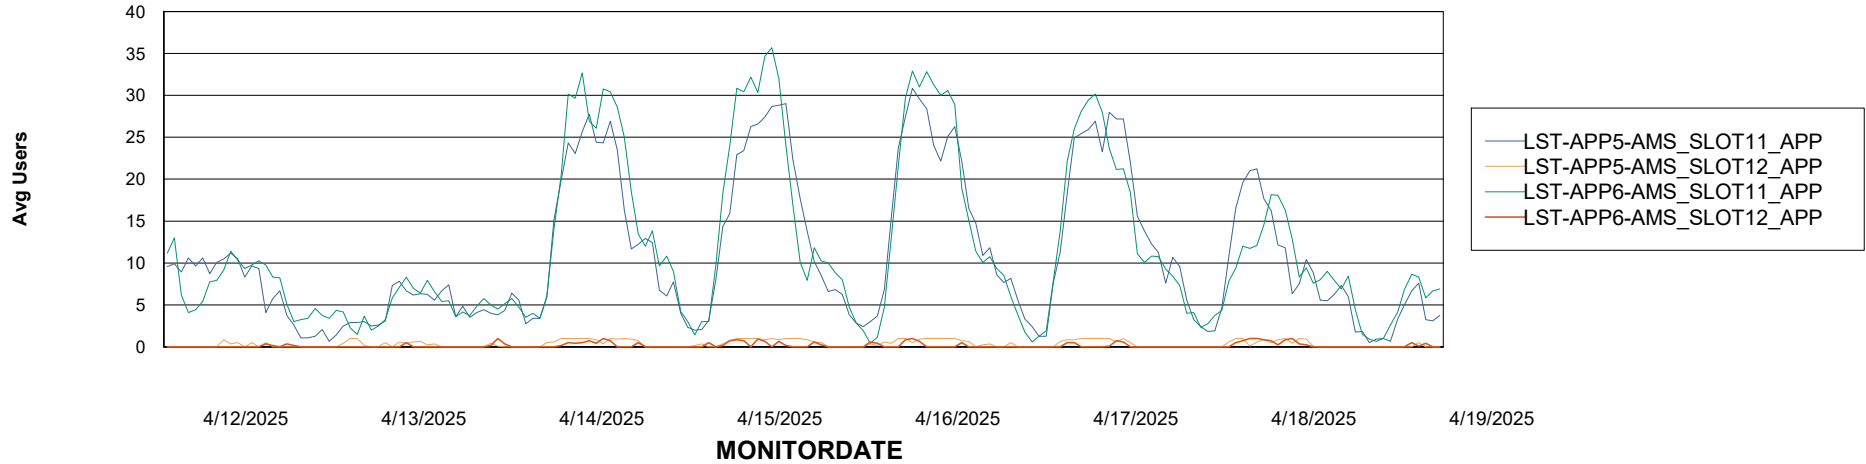

Avg users per day per ABS server