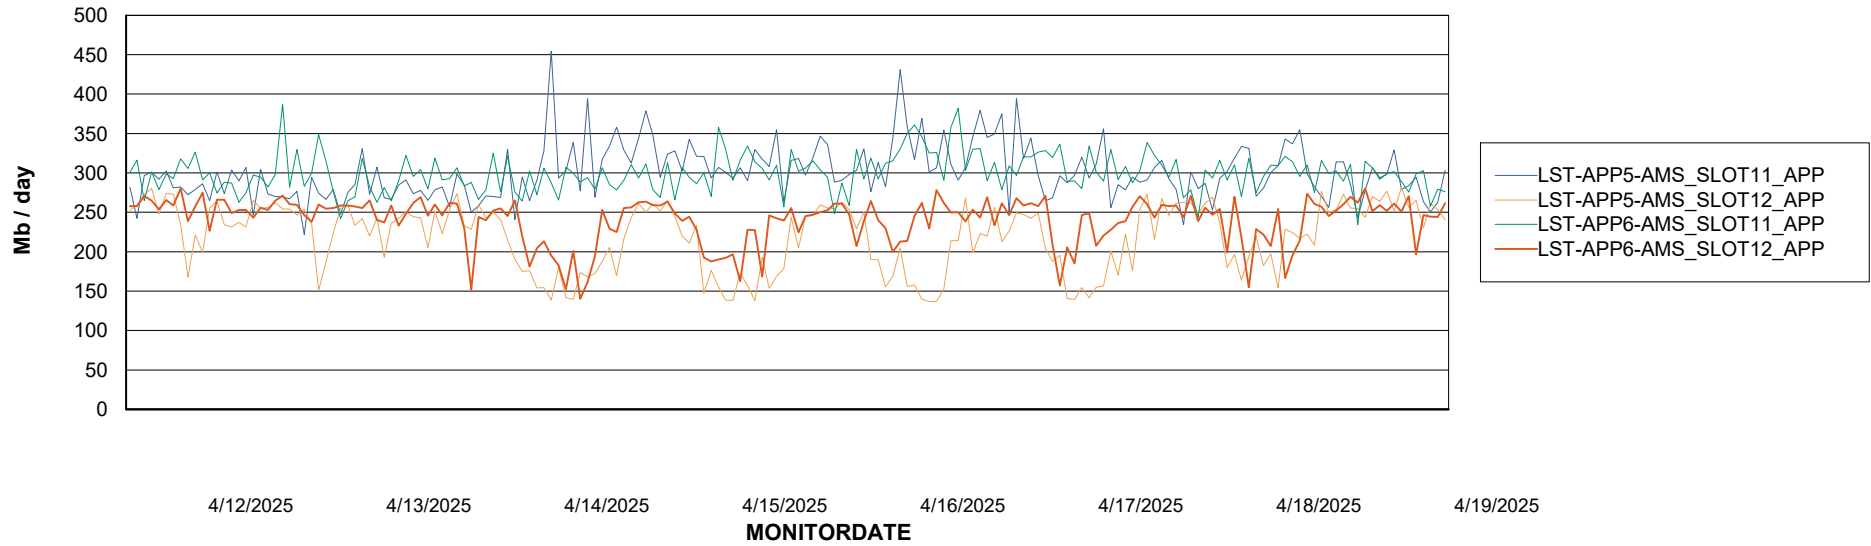

ABSSolute Application Server Services

Avg memory used per ABS Server Service