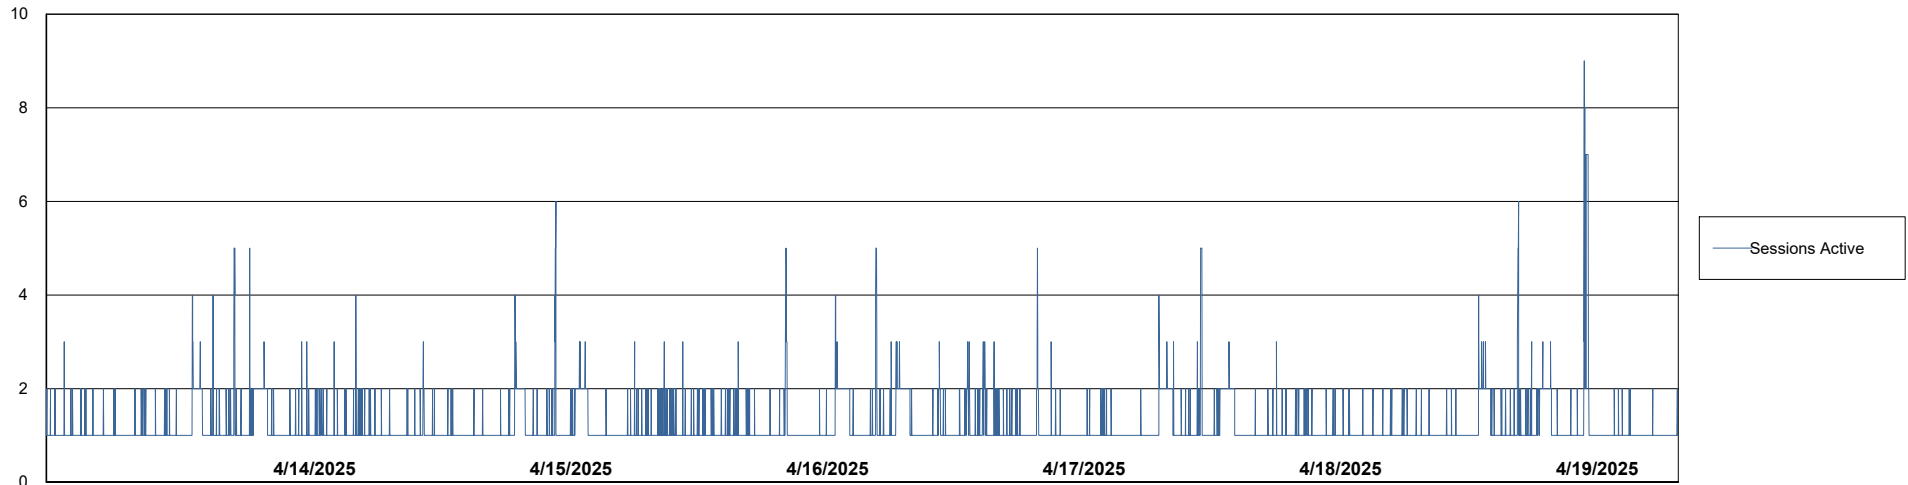

Database Performance LST-DBS6-AMS_DB_ABSEE2