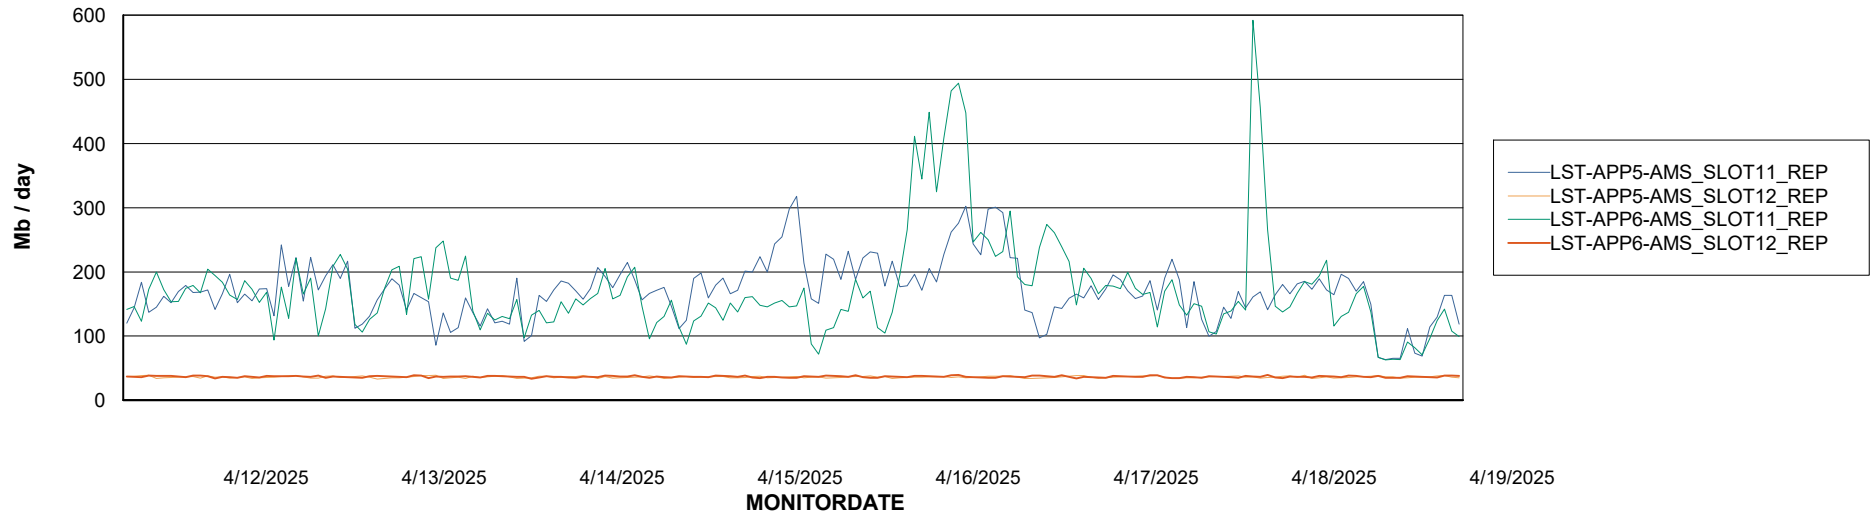

ABSSolute Application ReportServer Services

Avg memory used per ReportServer Service