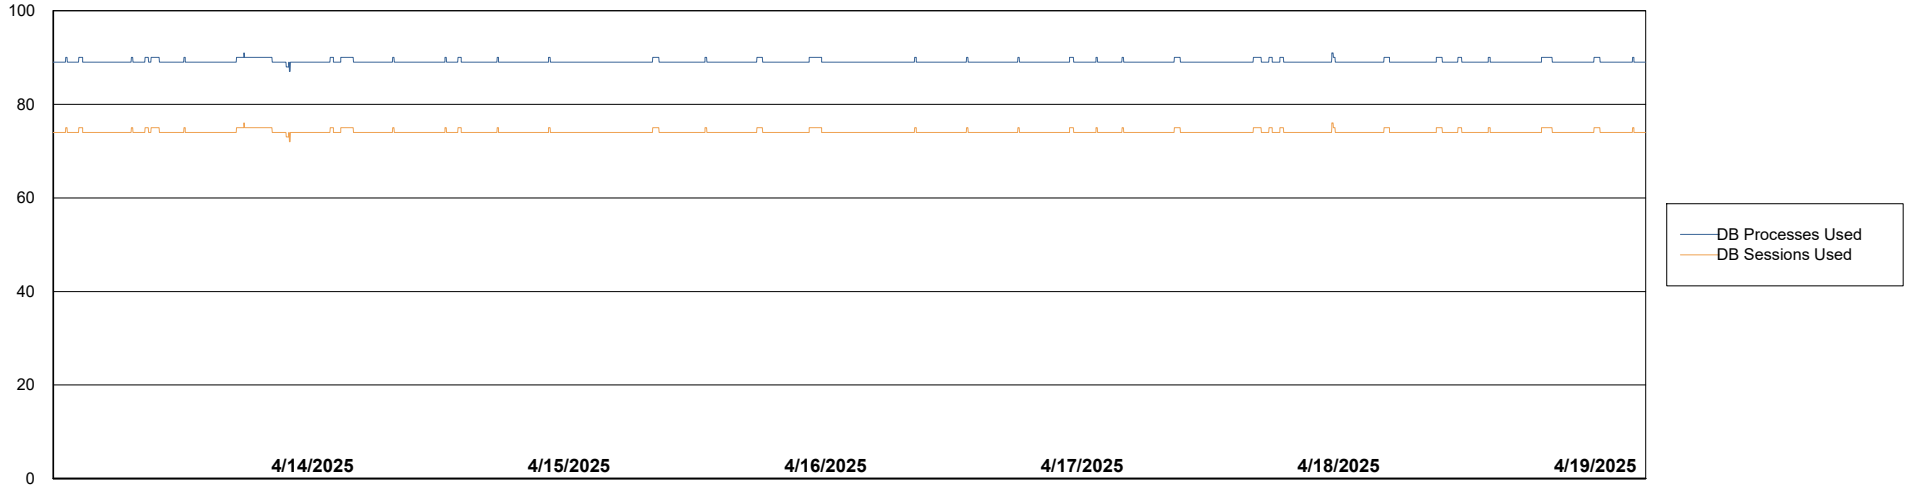

Database Performance LST-DBS5-AMS_DB_HSBEE2

DB Processes Max 1,000

DB Processes Max 0