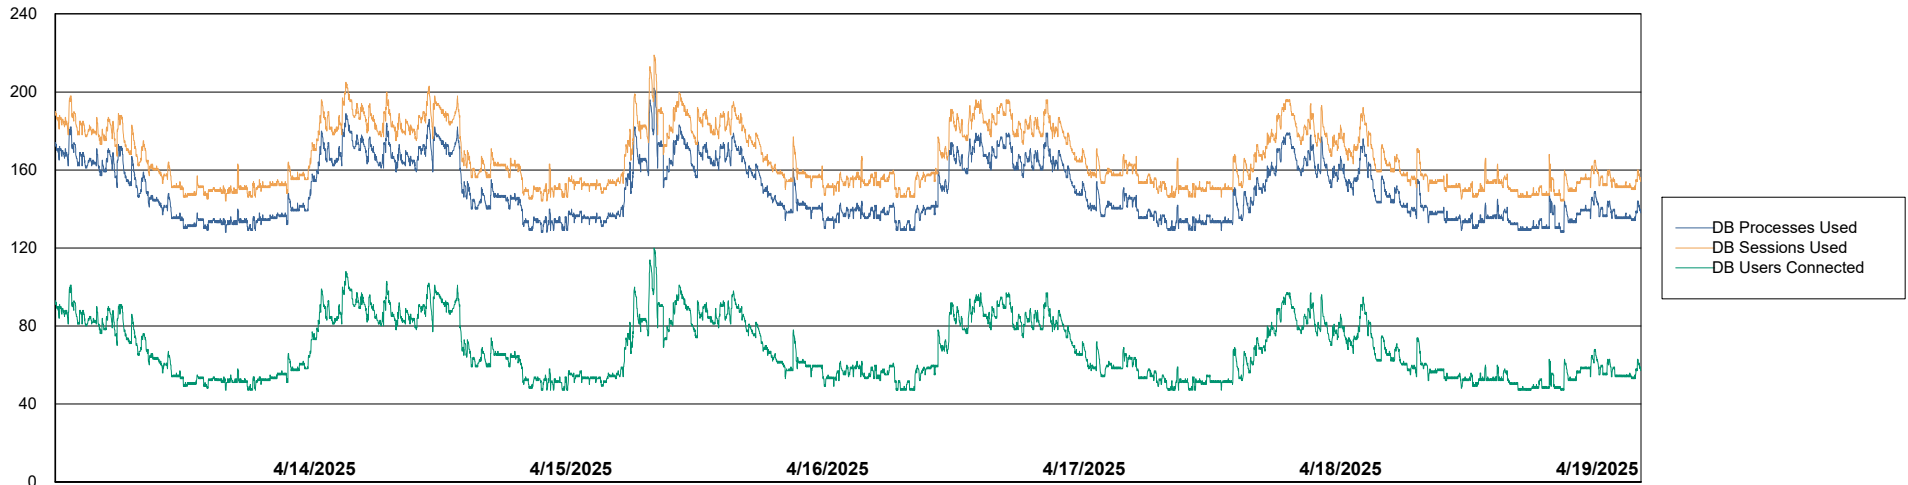

Database Performance LST-DBS6-AMS_DB_ABSEE2