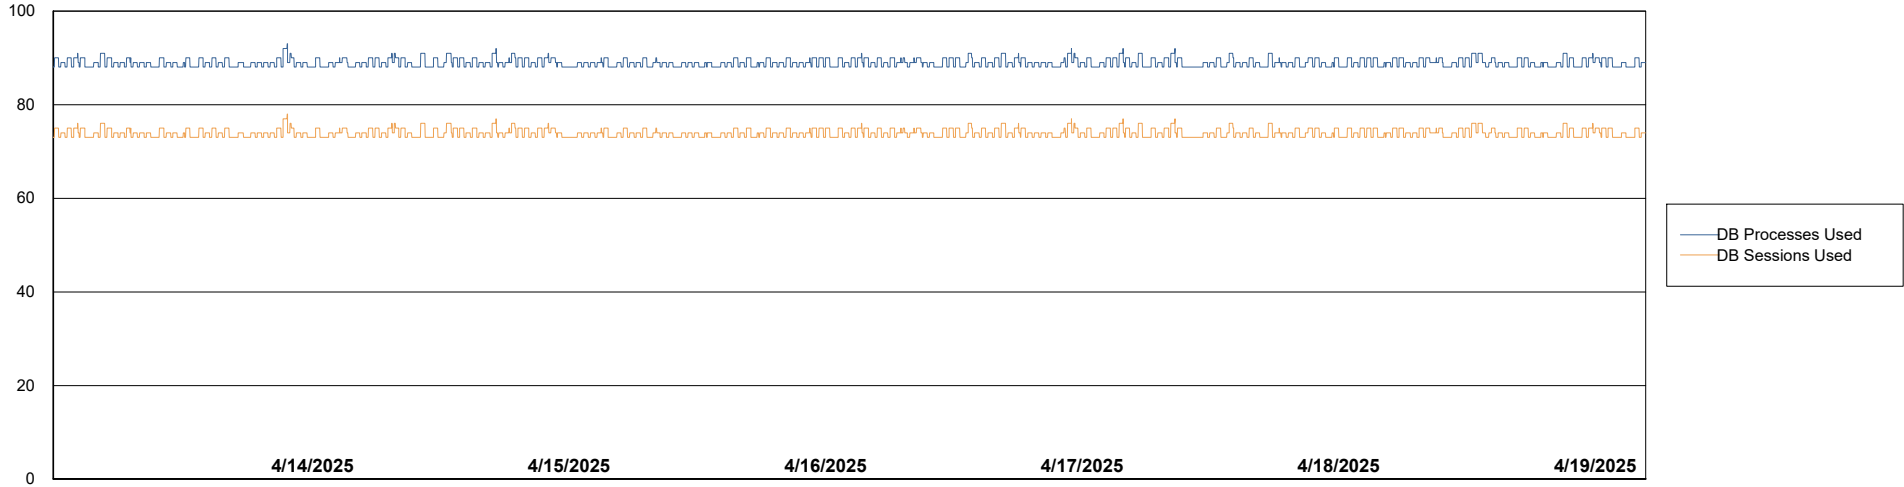

Database Performance LST-DBS6-AMS_DB_HSBABSEE

DB Processes Max 1,000
DB Processes Max 0