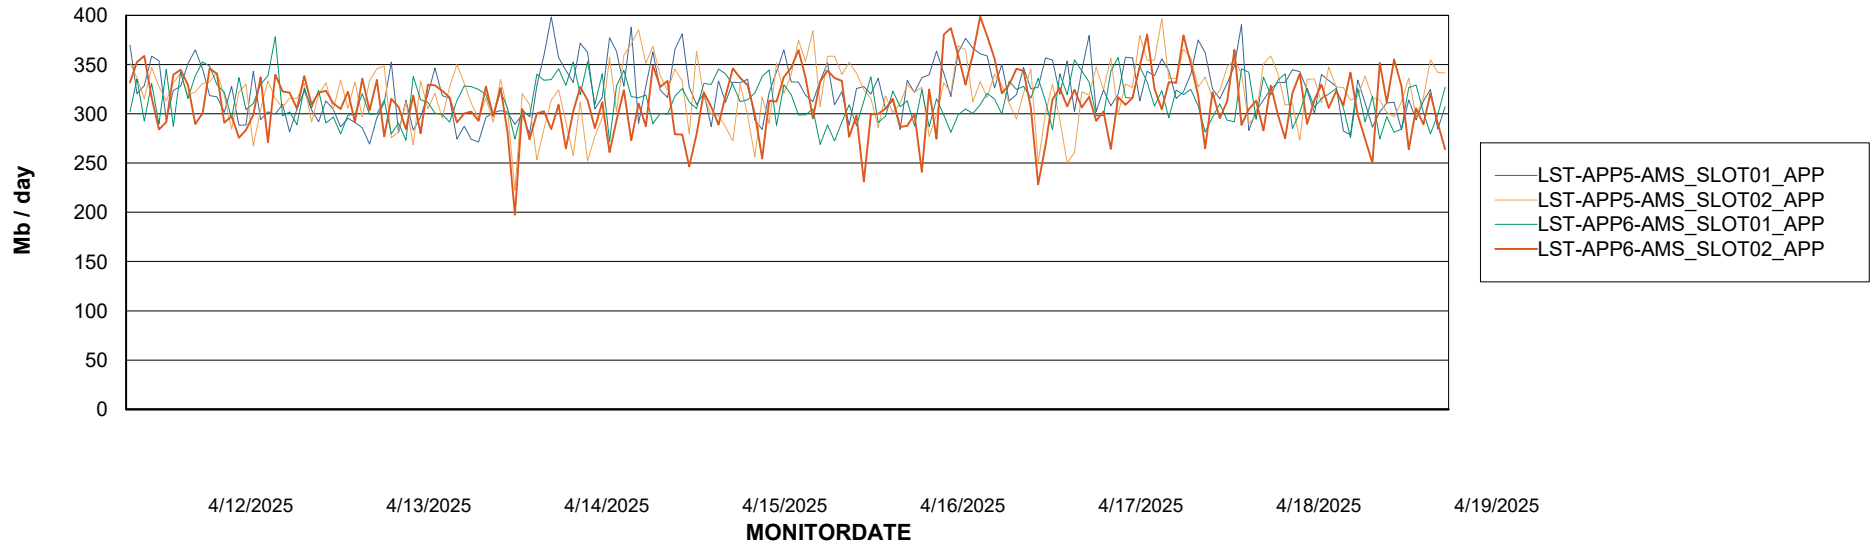

ABSSolute Application Server Services

Avg memory used per ABS Server Service