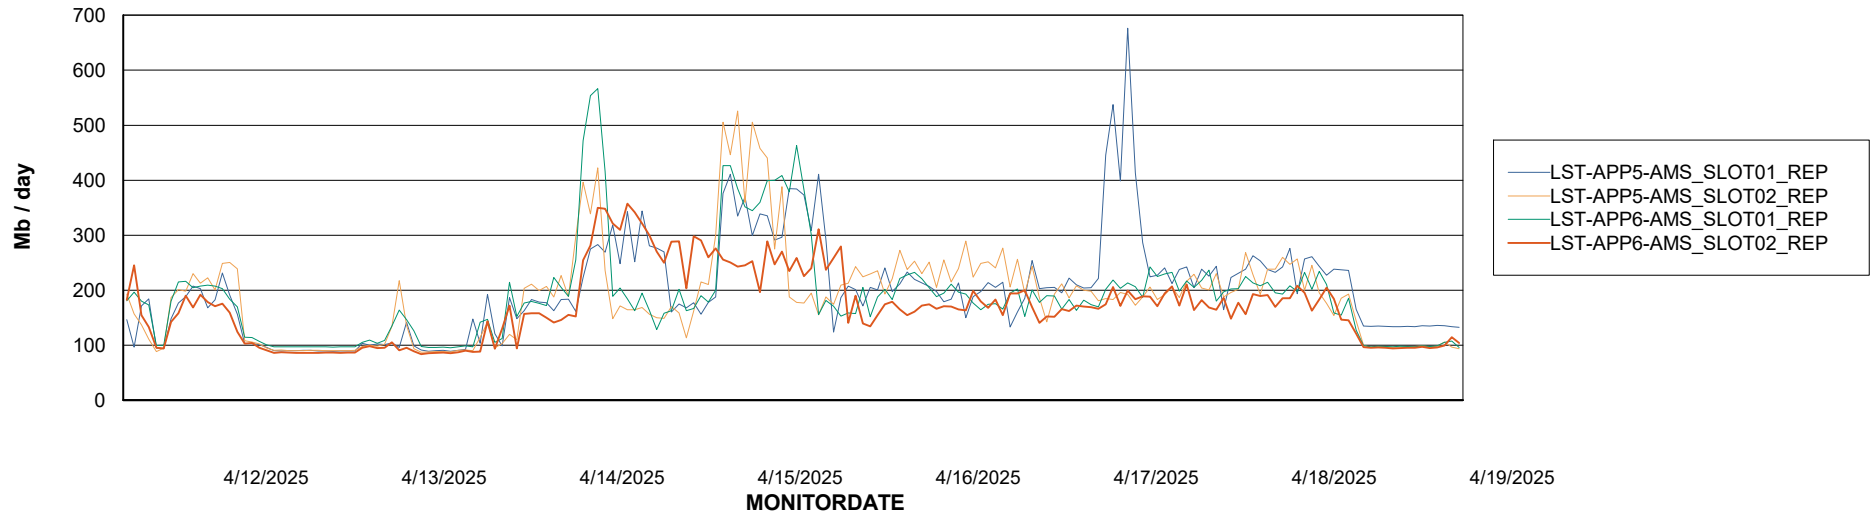

ABSSolute Application ReportServer Services

Avg memory used per ReportServer Service