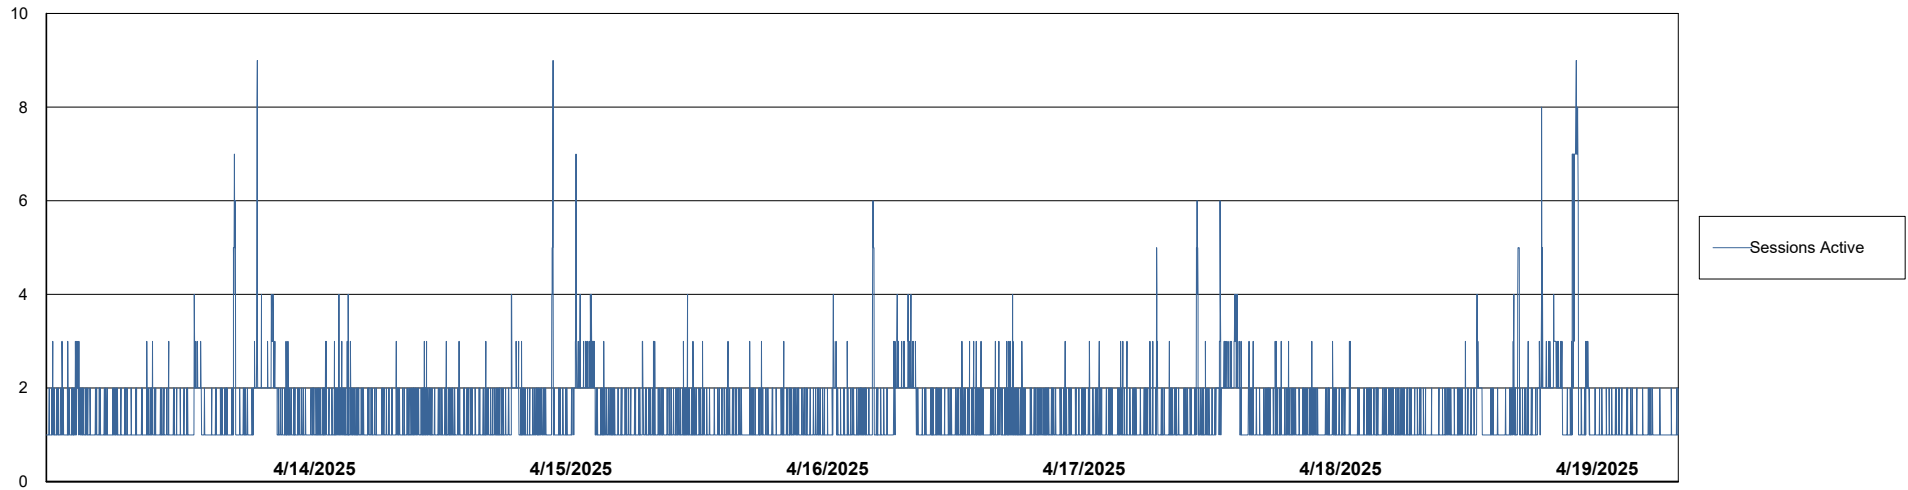

Database Performance LST-DBS5-AMS_DB_ABSEE