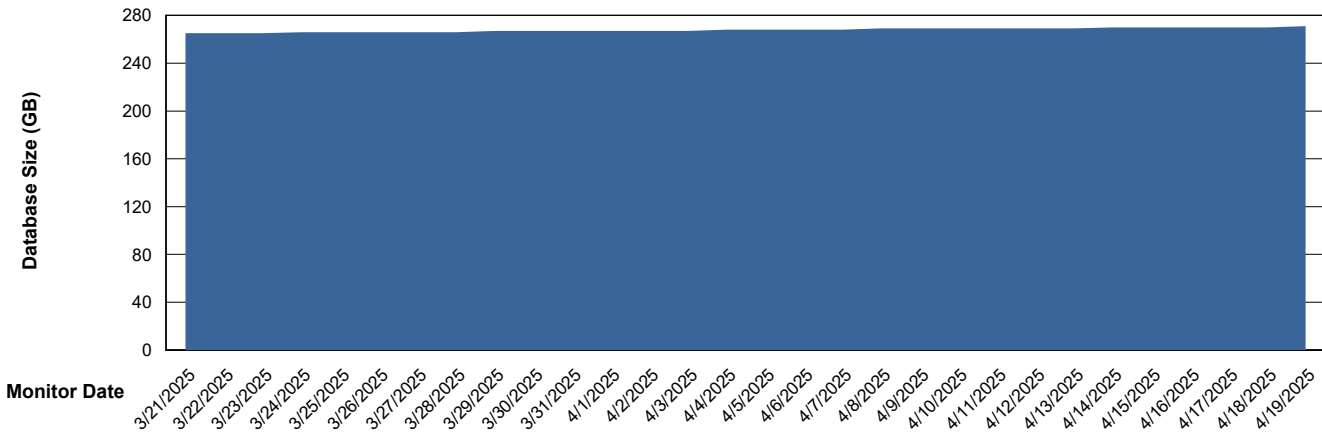

DATABASE SIZE LST-DBS5-AMS_DB_ABSEE

Database growth over last month