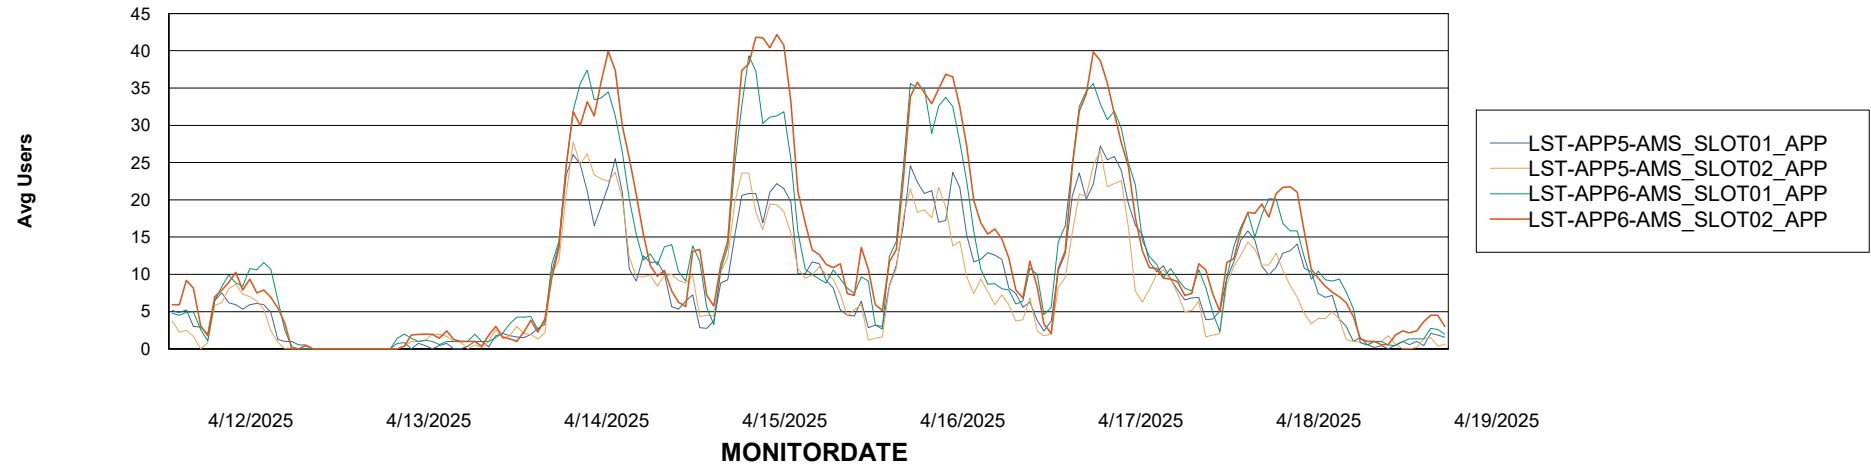

Avg users per day per ABS server