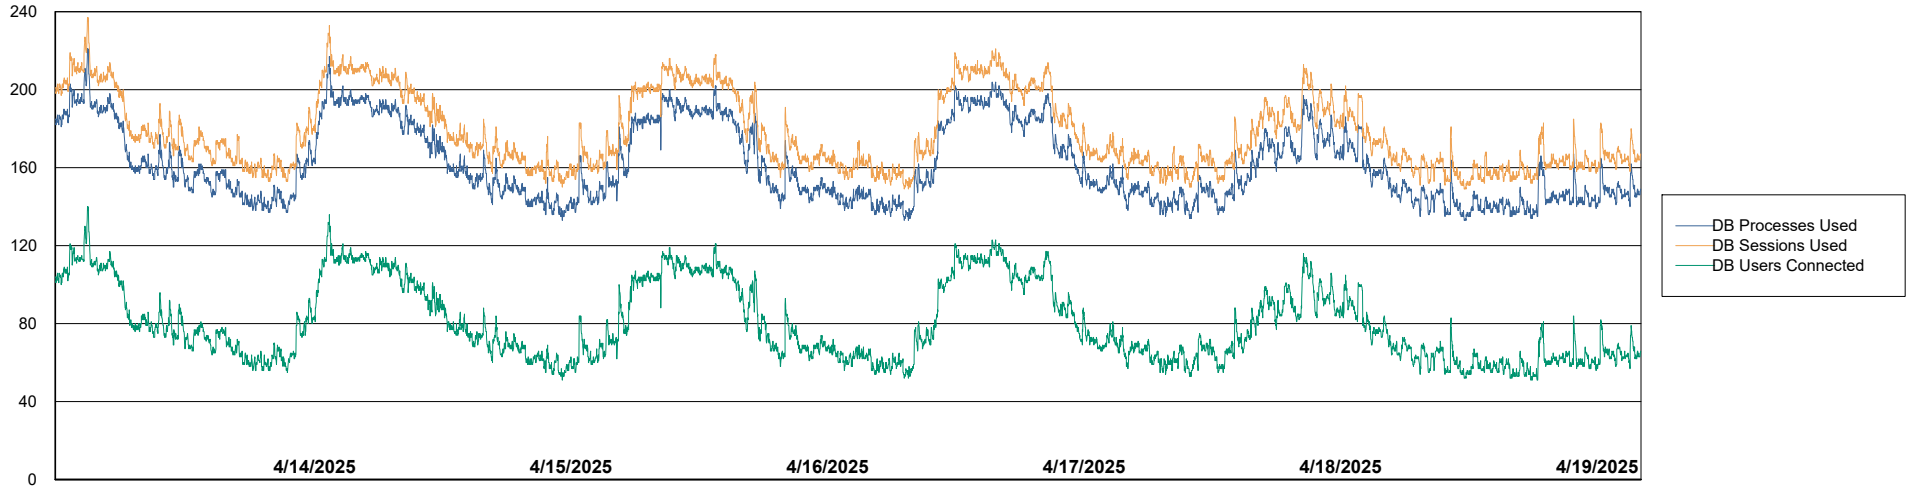

Database Performance LST-DBS5-AMS_DB_ABSEE