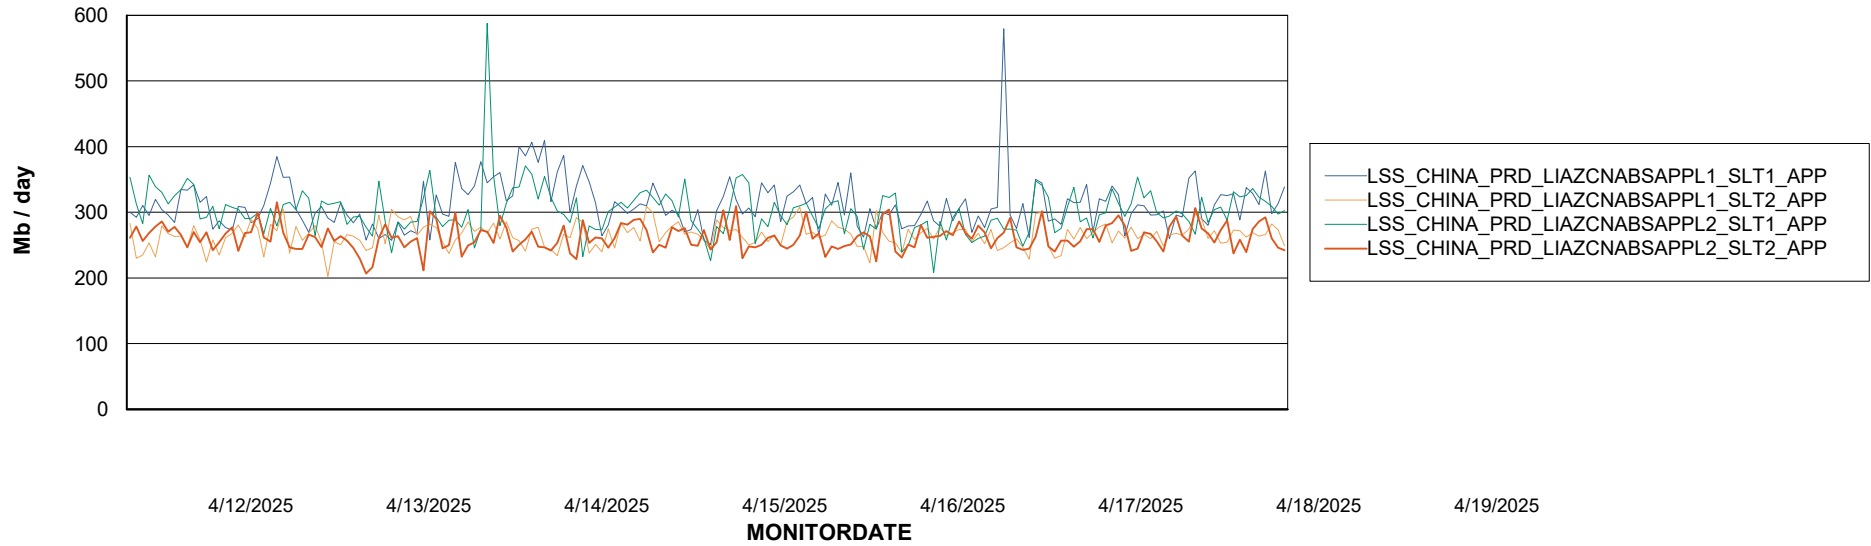

ABSSolute Application Server Services

Avg memory used per ABS Server Service