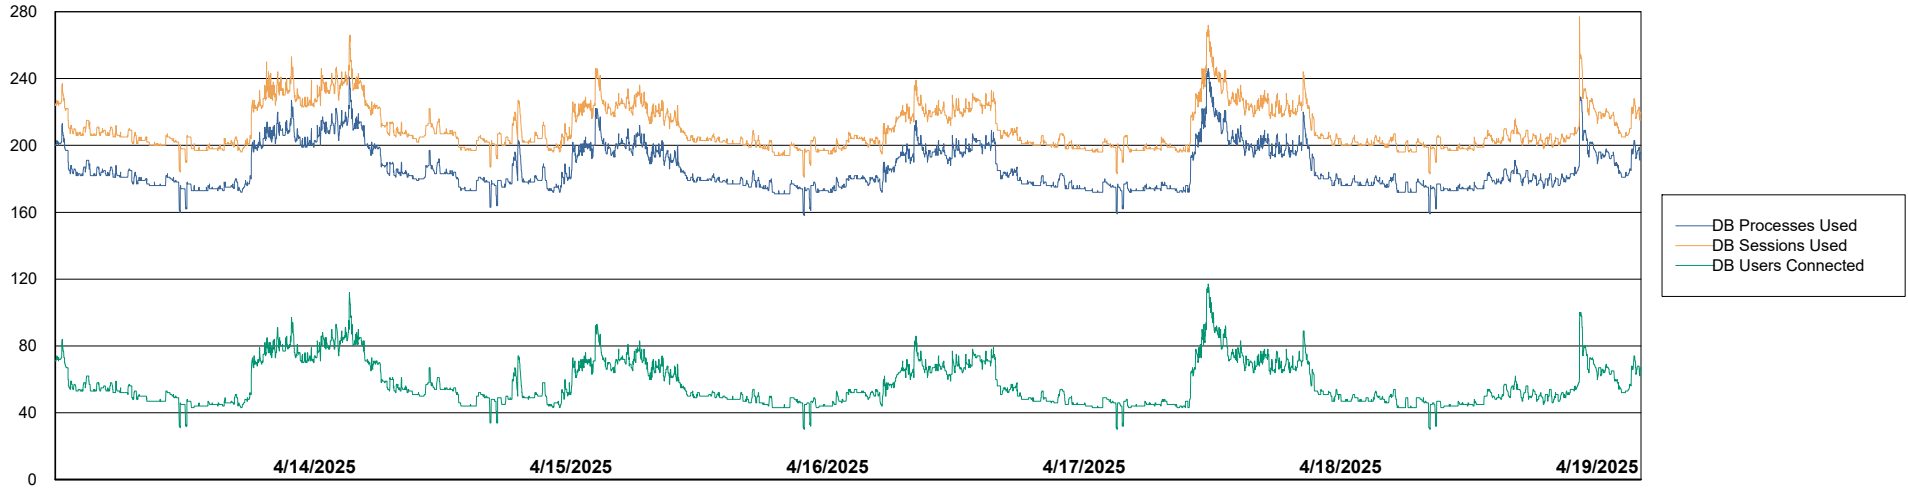

Harddisk Usage LSS_CHINA_PRD_liazcne2VMProdABSSoluteDB2

	Free disk space on / (%)	Total disk space on / (Gb)	Used disk space on / (Gb)	Free disk space on /boot (%)	Total disk space on /boot (Gb)	Used disk space on /boot (Gb)	Free disk space on /u01 (%)	Total disk space on /u01 (Gb)	Used disk space on /u01 (Gb)	Free disk space on /u02 (%)
4/19/2025	88	63	8	69	0	0	57	49	20	33
4/18/2025	88	63	8	69	0	0	57	49	20	33
4/17/2025	88	63	8	69	0	0	57	49	20	33
4/16/2025	88	63	8	69	0	0	57	49	20	33
4/15/2025	88	63	8	69	0	0	57	49	20	33
4/14/2025	88	63	8	69	0	0	57	49	20	33
4/13/2025	88	63	8	69	0	0	57	49	20	33

Weekly SLA Customer Report

Customer LSS_CHINA_Production
Database ID 202

Database Performance LSS_CHINA_PRD_liazcne2VMProdABSSoluteDB1_ABS1

Weekly SLA Customer Report

Customer LSS_CHINA_Production
Database ID 202