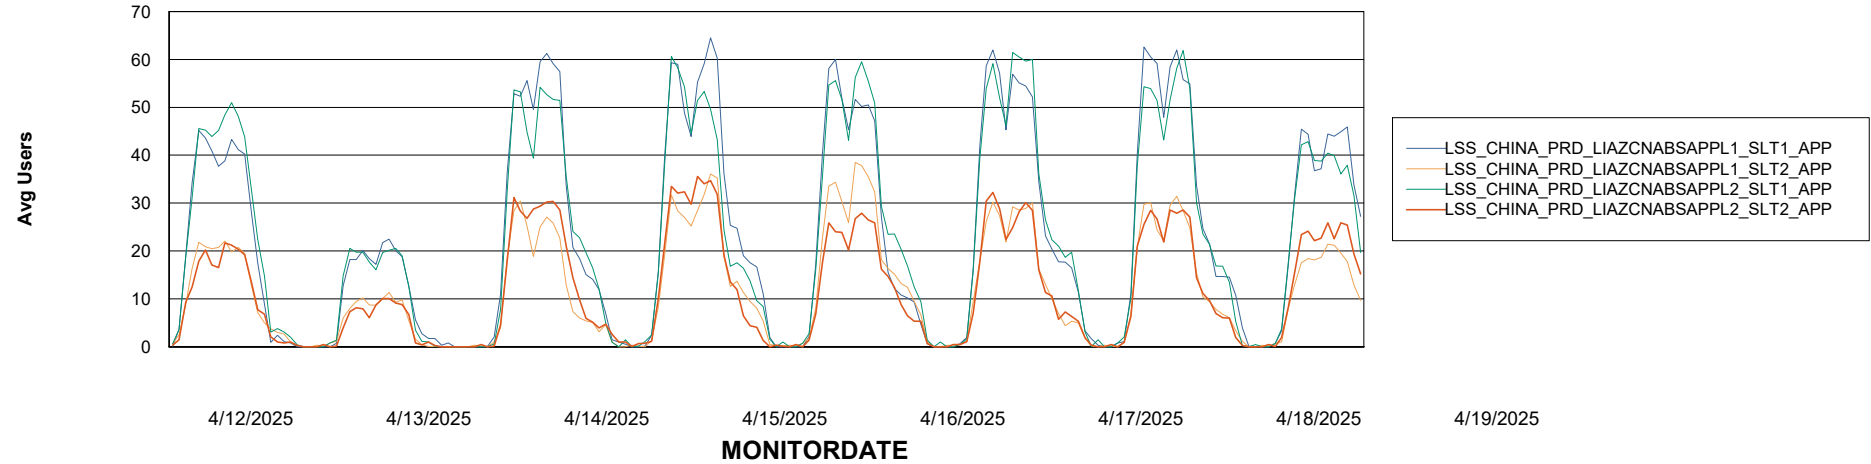

Avg users per day per ABS server