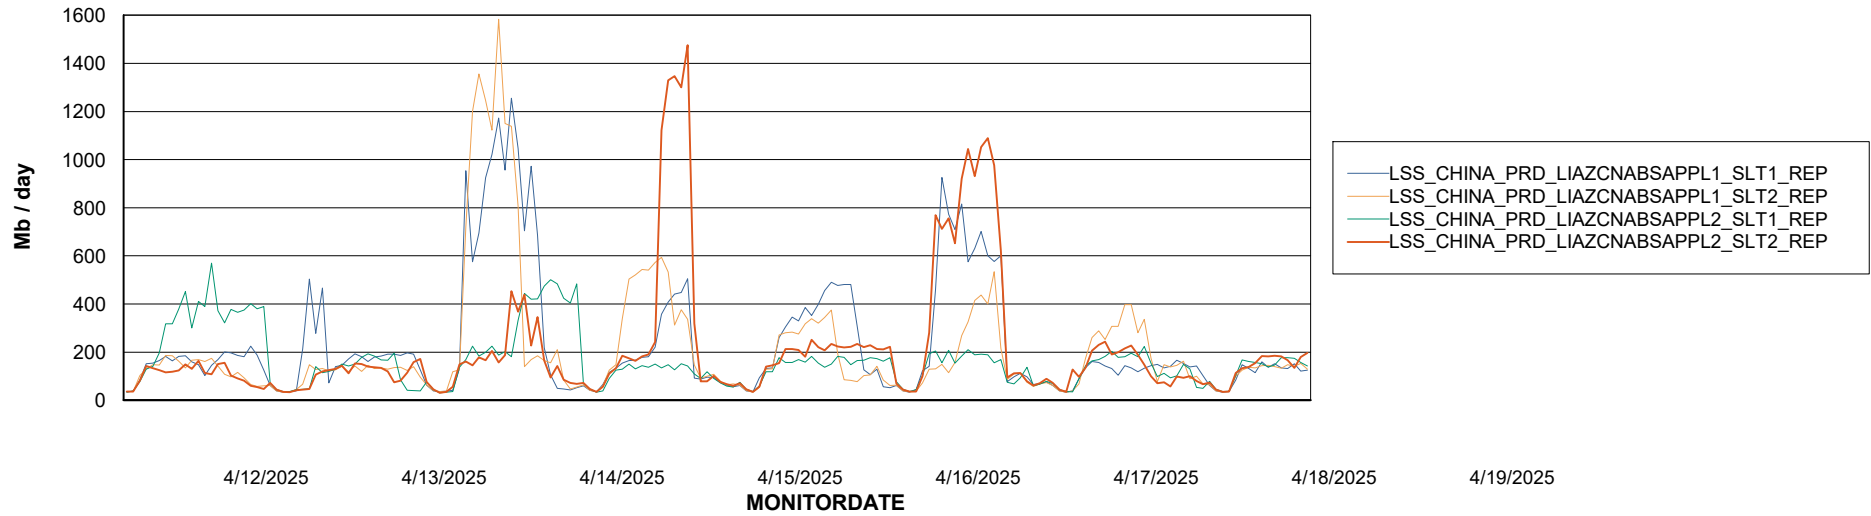

ABSSolute Application ReportServer Services

Avg memory used per ReportServer Service