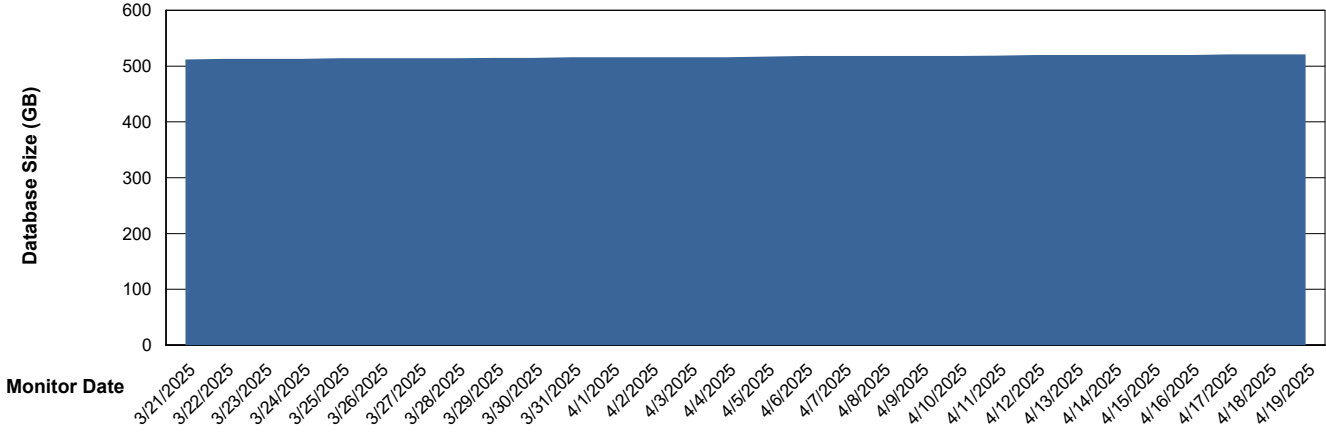

Database growth over last month

Database Tablespace LSS_CHINA_PRD_liazcne2VMProdABSSoluteDB1_ABS1

Date	Tablespace Name	Filesize (Gb)	Usedsize (Gb)	Percentage free
4/19/2025	ABSDATA	554	465	16
	INDX	42	33	20
4/18/2025	ABSDATA	554	465	16
	INDX	42	33	20
4/17/2025	ABSDATA	554	465	16
	INDX	42	33	20
4/16/2025	ABSDATA	554	464	16
	INDX	42	33	21
4/15/2025	ABSDATA	554	464	16
	INDX	42	33	21
4/14/2025	ABSDATA	554	464	16
	INDX	42	33	21
4/13/2025	ABSDATA	554	464	16
	INDX	42	33	21