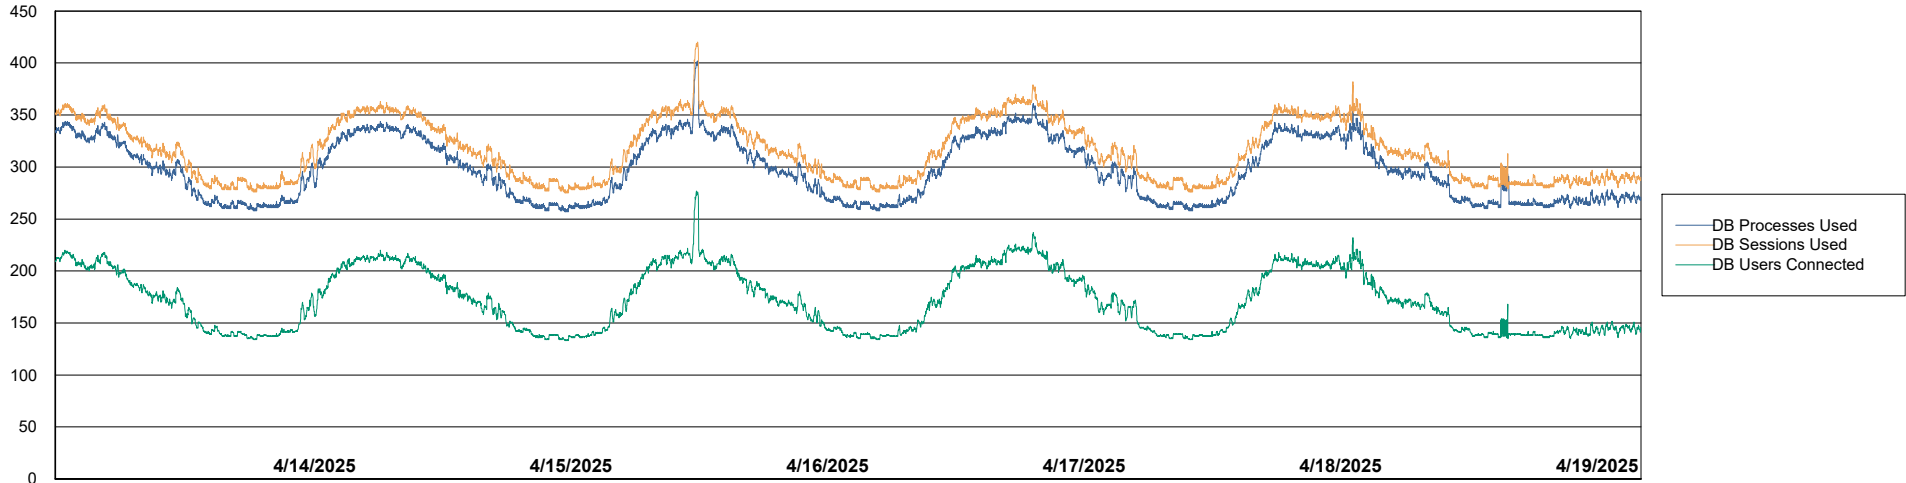

Database Performance KLH_PRD_SRSDDB01_ABS1