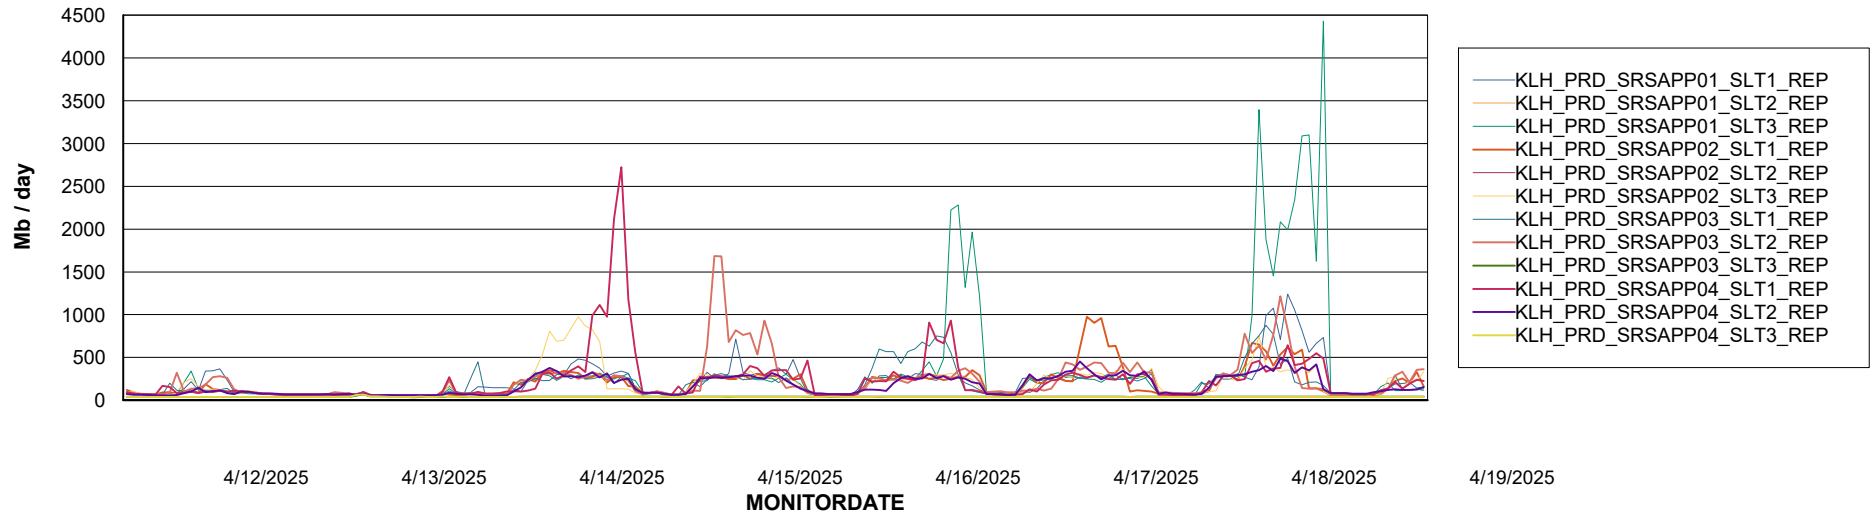

ABSSolute Application ReportServer Services

Avg memory used per ReportServer Service