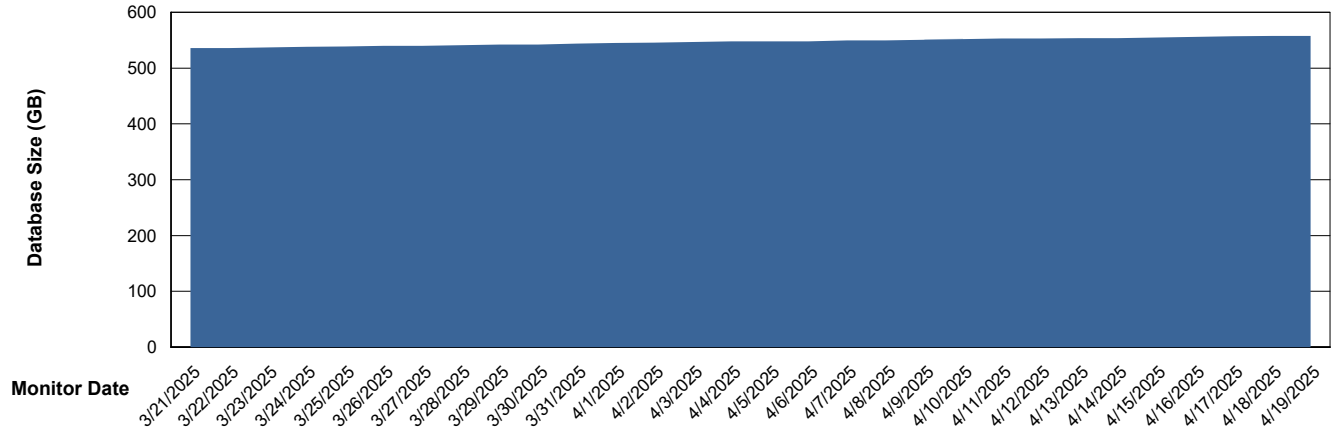

DATABASE SIZE KLH_PRD_SRSBIDB01_ABS1

Database growth over last month

Weekly SLA Customer Report

Customer KLH_Production (24/7)
Database ID 139

DATABASE SIZE KLH_PRD_SRSDB01_ABS1

Database growth over last month