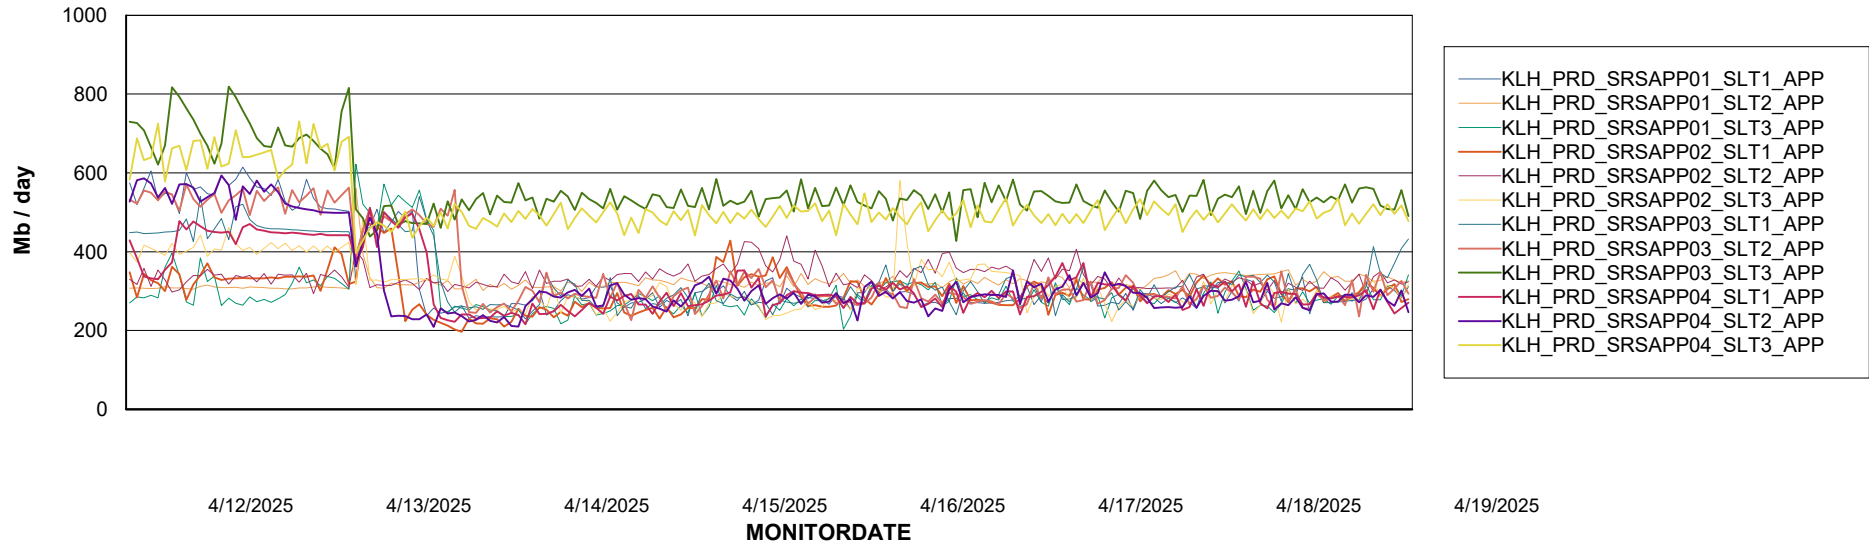

ABSSolute Application Server Services

Avg memory used per ABS Server Service