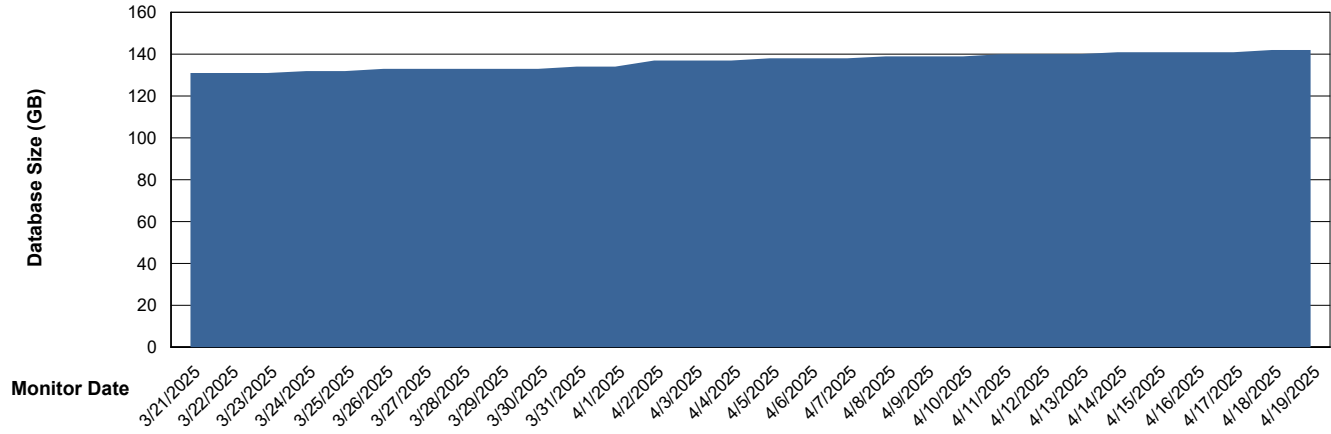

DB Processes Max 0
DB Processes Max 1,000
DB Processes Max 4

Weekly SLA Customer Report

Customer KLH_Production (24/7)
Database ID 139

DATABASE SIZE Future Live KLH_PRD_SRSBIDB02_ABS1

Database growth over last month

DATABASE SIZE KLH_PRD_SRSBIDB01_ABS1

Database growth over last month

Weekly SLA Customer Report

Customer KLH_Production (24/7)
Database ID 139

DATABASE SIZE KLH_PRD_SRSDB01_ABS1

Database growth over last month