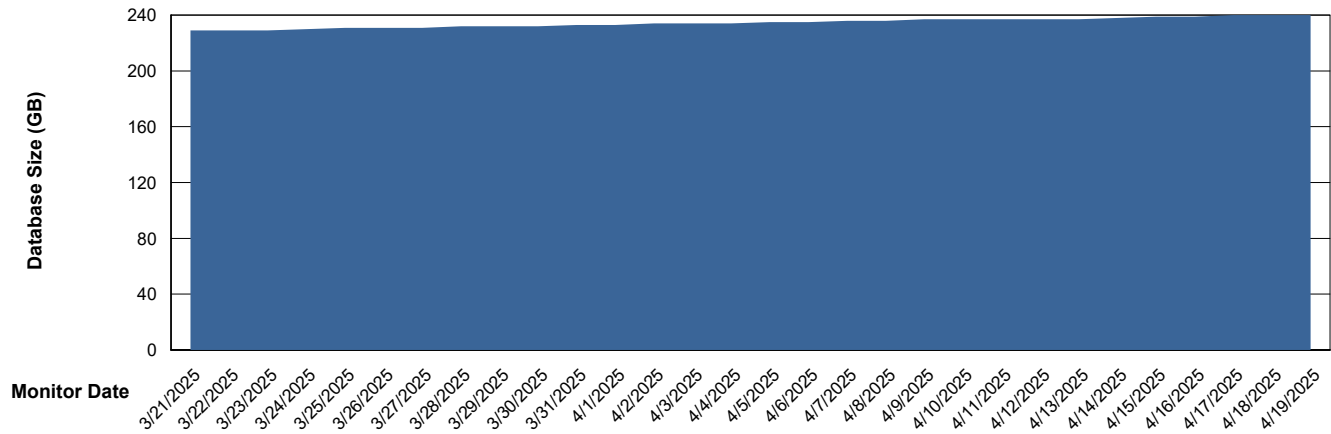

DATABASE SIZE KLH_PRD_SRSBIDB01_ABS1

Database growth over last month