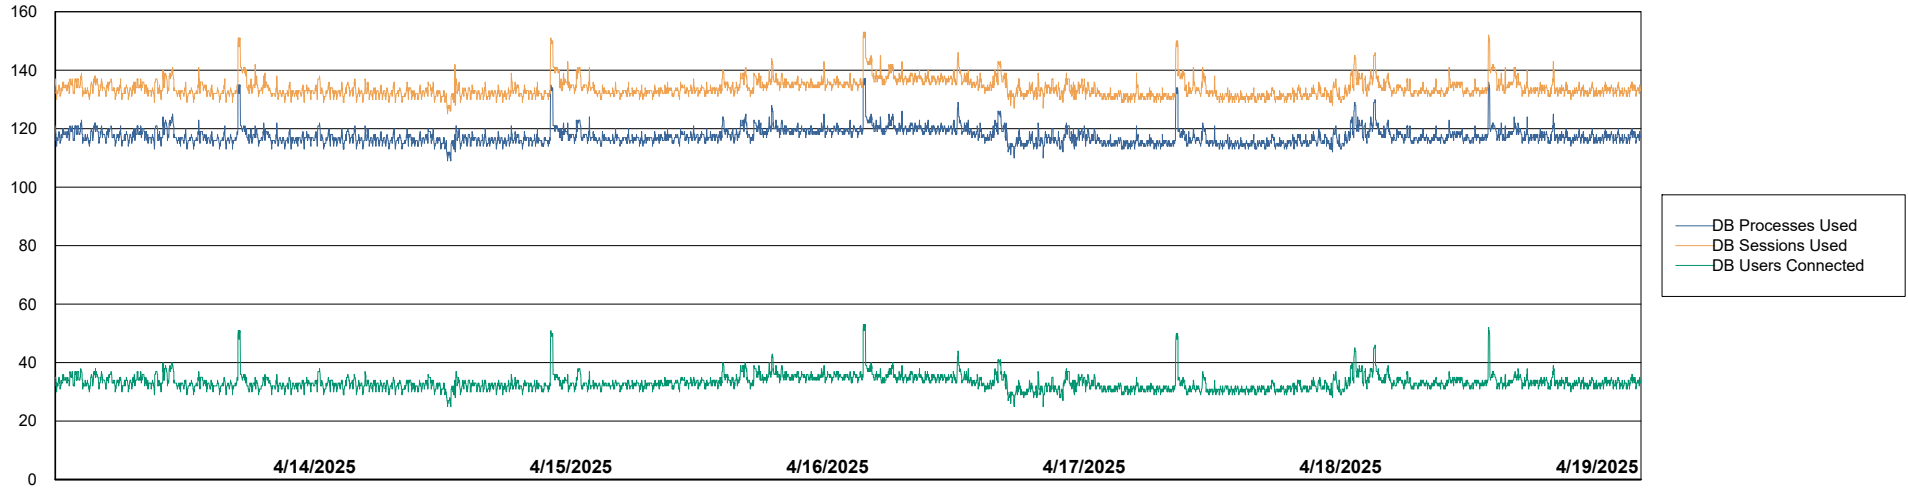

Weekly SLA Customer Report

Customer KLH_Production (24/7)
Database ID 139

Database Performance Future Live KLH_PRD_SRSBIDB02_ABS1

Weekly SLA Customer Report

Customer KLH_Production (24/7)
Database ID 139

Database Performance KLH_PRD_SRSBIDB01_ABS1