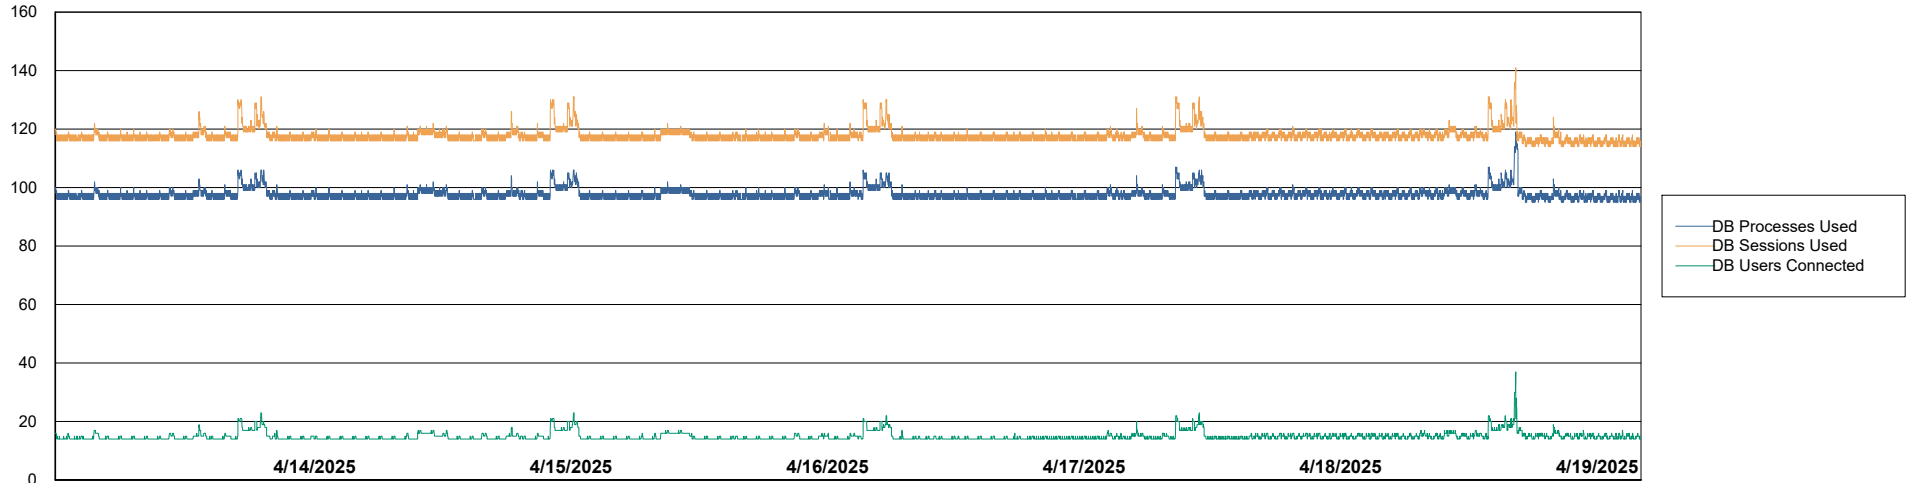

Weekly SLA Customer Report

Customer KLH_Production (24/7)
Database ID 139

Database Performance Future Live KLH_PRD_SRSBIDB02_ABS1

Weekly SLA Customer Report

Customer KLH_Production (24/7)
Database ID 139

Database Performance KLH_PRD_SRSBIDB01_ABS1