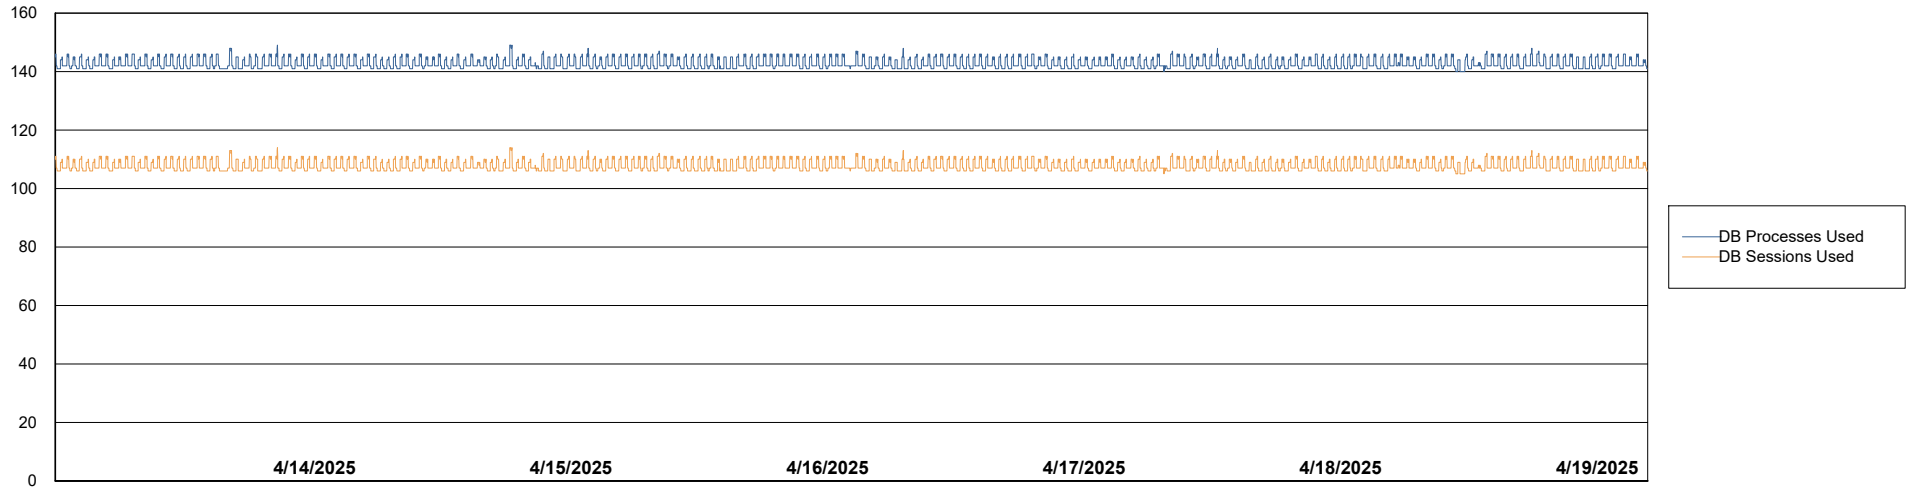

Database Performance KLH_PRD_SRSD02_HSBABS1

DB Processes Max 0
DB Processes Max 1,000
DB Processes Max 4