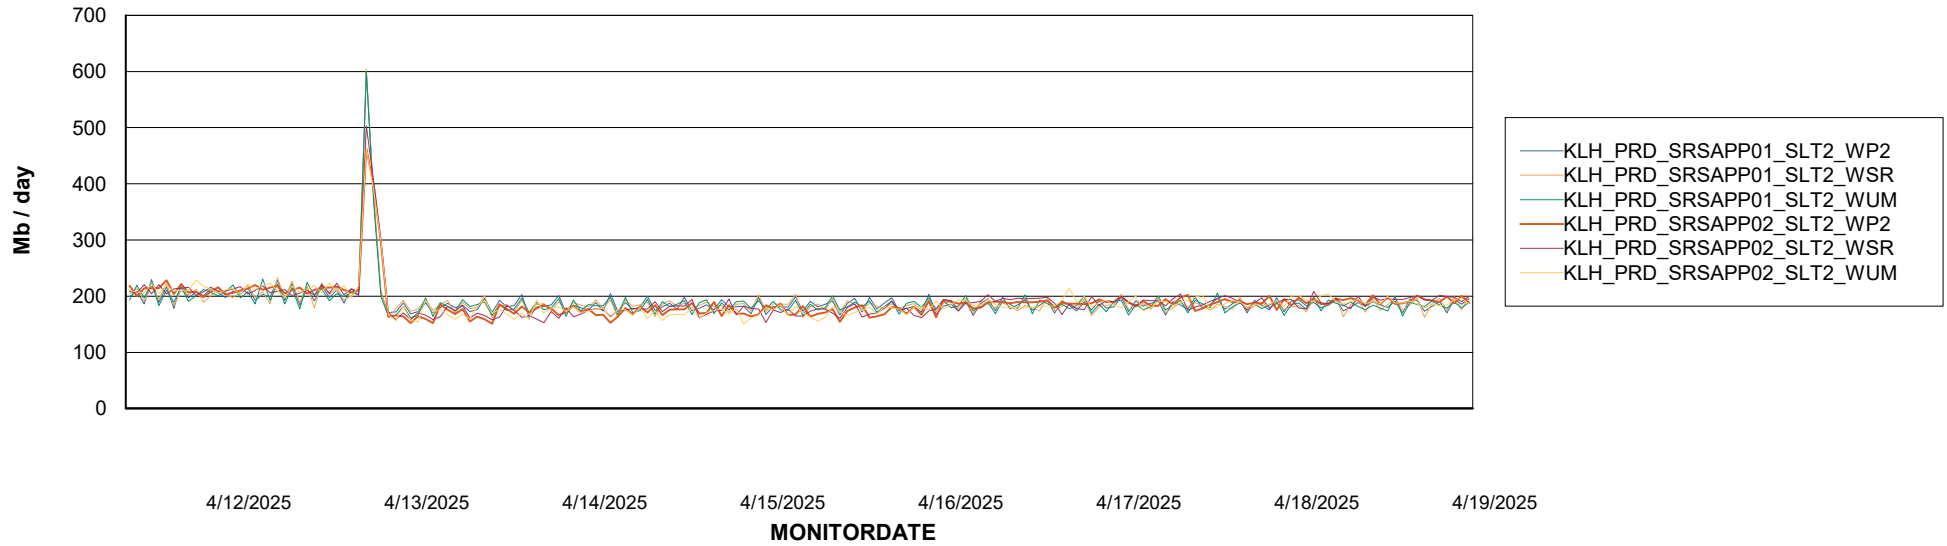

ABSSolute Web Component Services

Avg memory used per ABS Web component