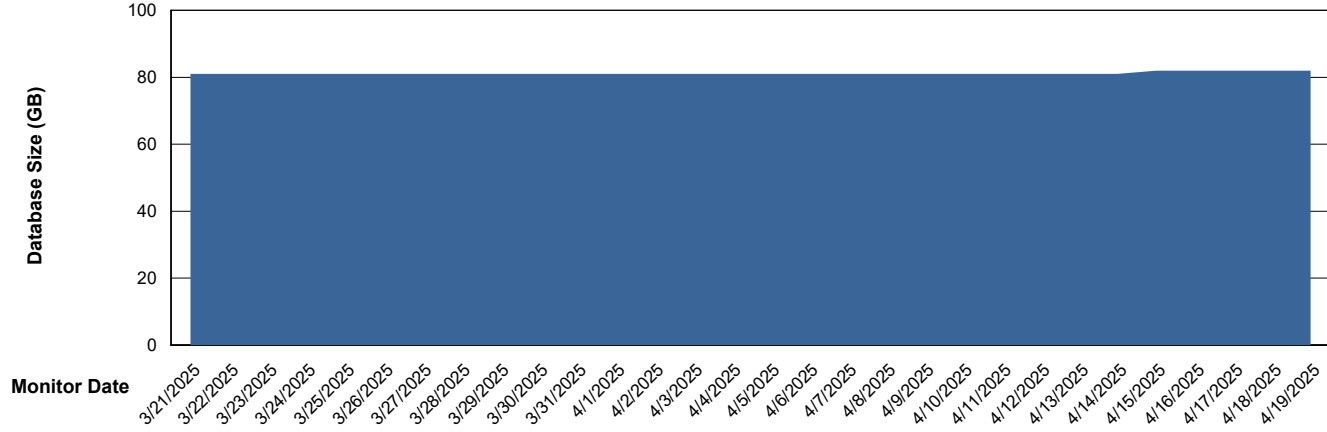

DATABASE SIZE KLA_PRD_KLAHQORA05_DB_ABS1

Database growth over last month