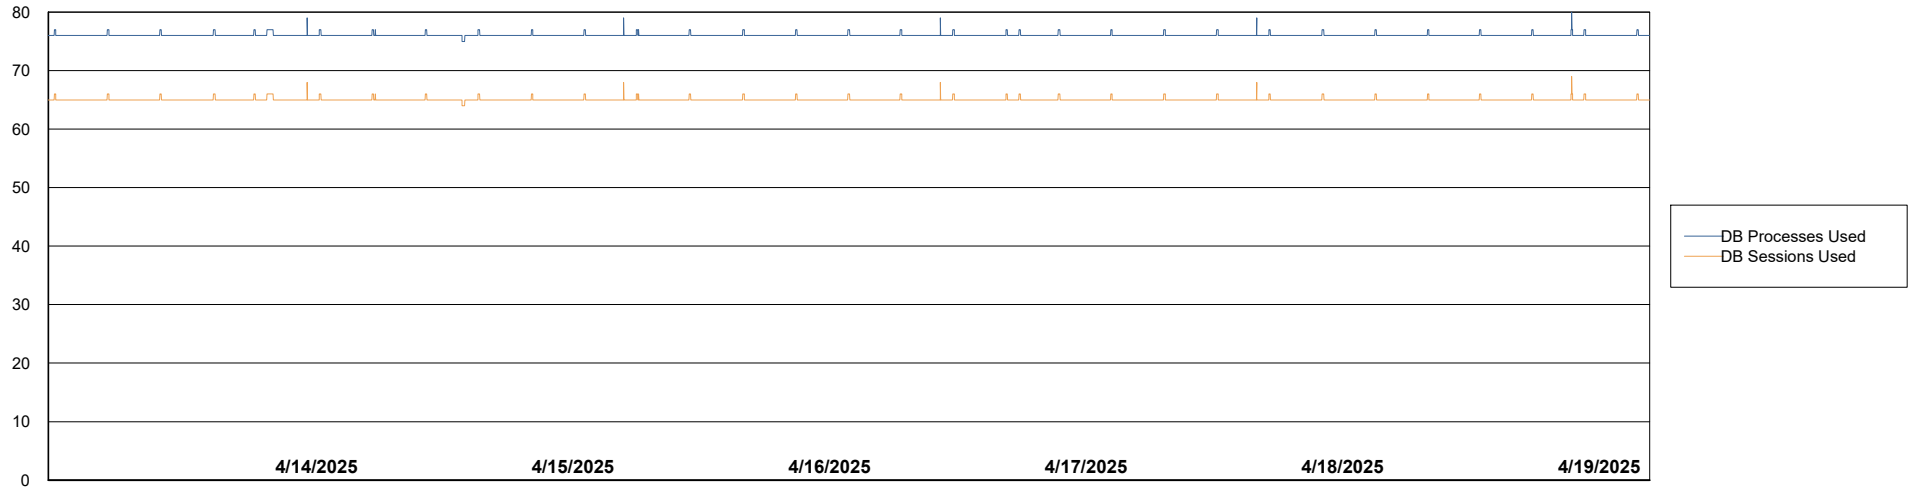

Database Performance KBR-DBS2-TOR_PROD_HSBABS1

DB Processes Max 1,000
DB Processes Max 0
DB Processes Max 4