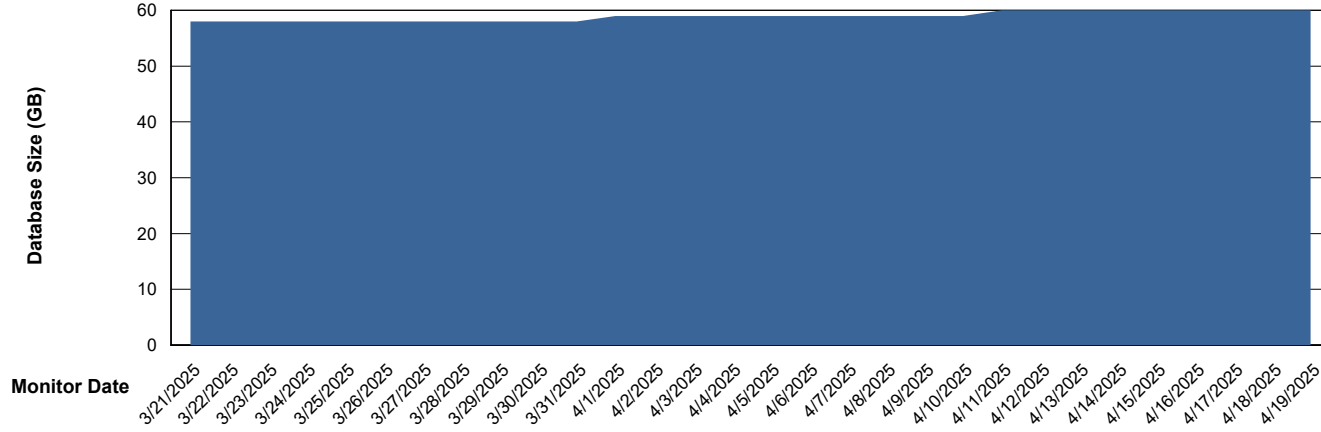

DATABASE SIZE KBR-BI-TOR_PROD_ABS1

Database growth over last month