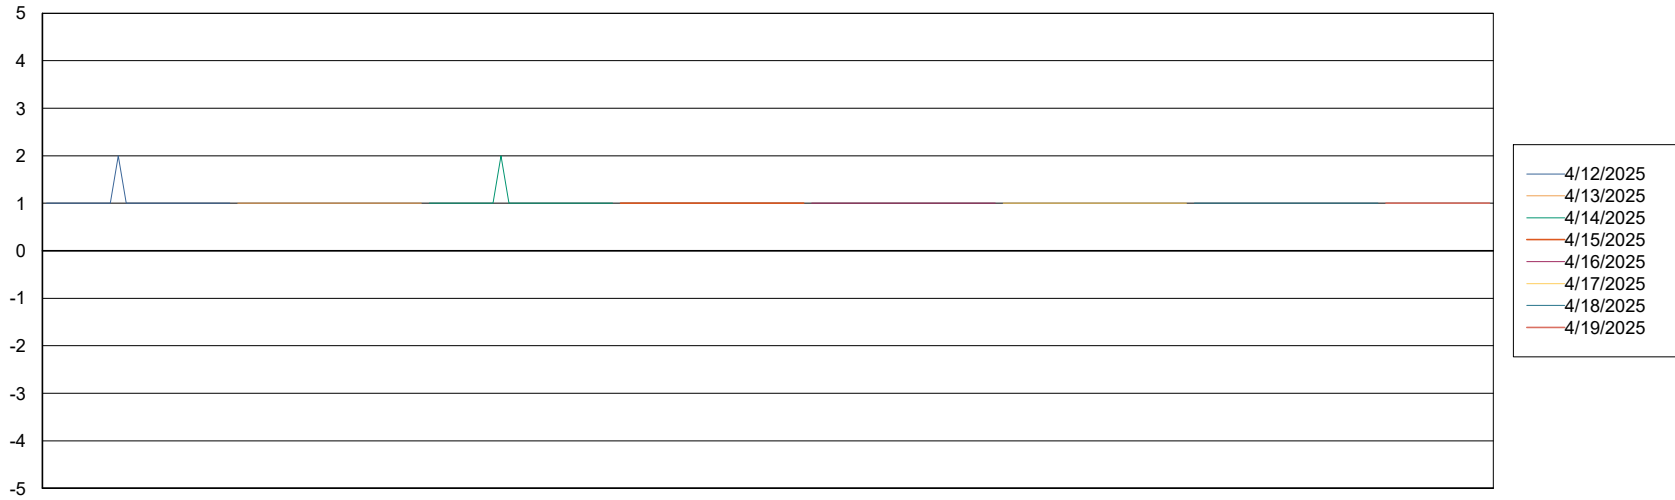

Standby Database Health KBR OCI TOR Production

Recovery lag for last 7 days