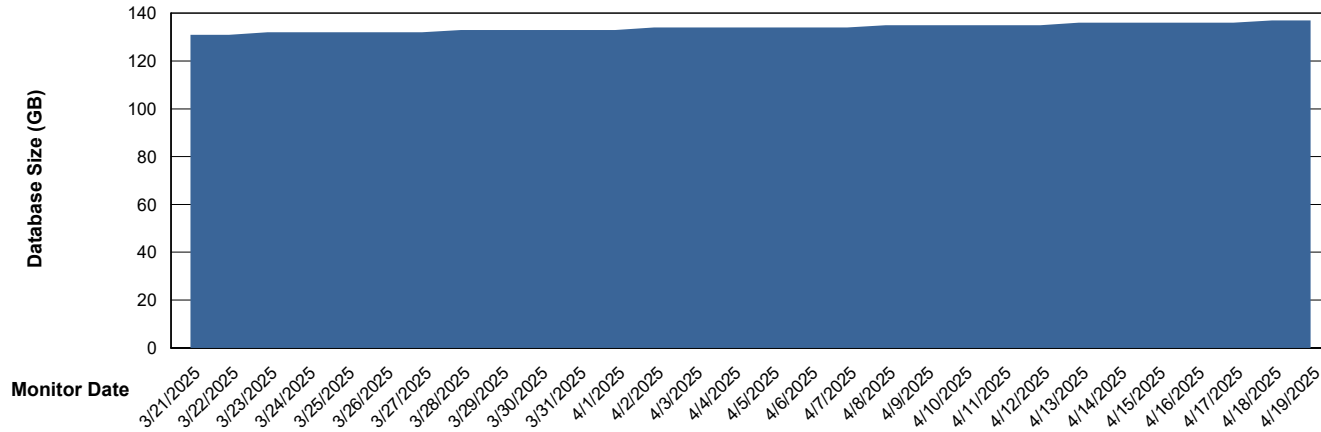

Customer KBR OCI TOR Production
Database ID 200

DATABASE SIZE KBR-BI-TOR_PROD_ABS1

Database growth over last month

DATABASE SIZE KBR-DBS1-TOR_PROD_ABS1

Database growth over last month

Weekly SLA Customer Report