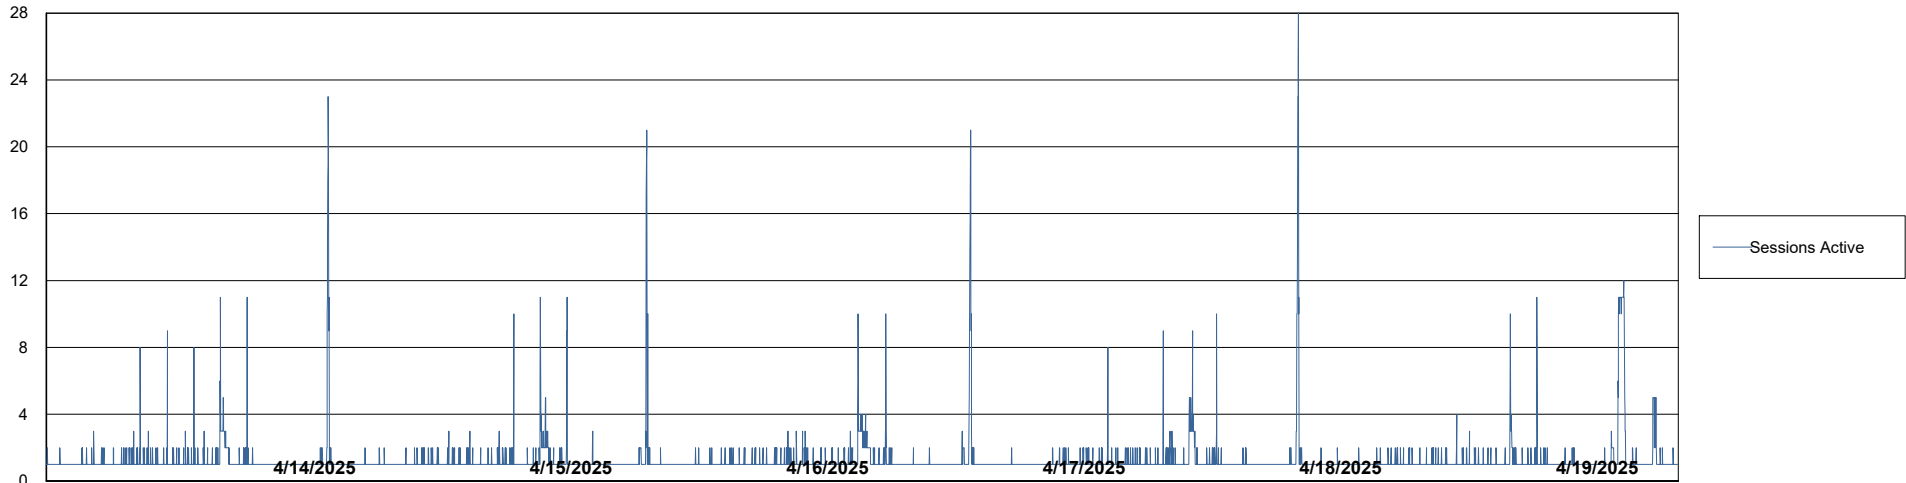

Weekly SLA Customer Report

Customer KBR OCI TOR Production
Database ID 200

Database Performance KBR-BI-TOR_PROD_ABS1

Weekly SLA Customer Report

Customer KBR OCI TOR Production
Database ID 200

Database Performance KBR-DBS1-TOR_PROD_ABS1