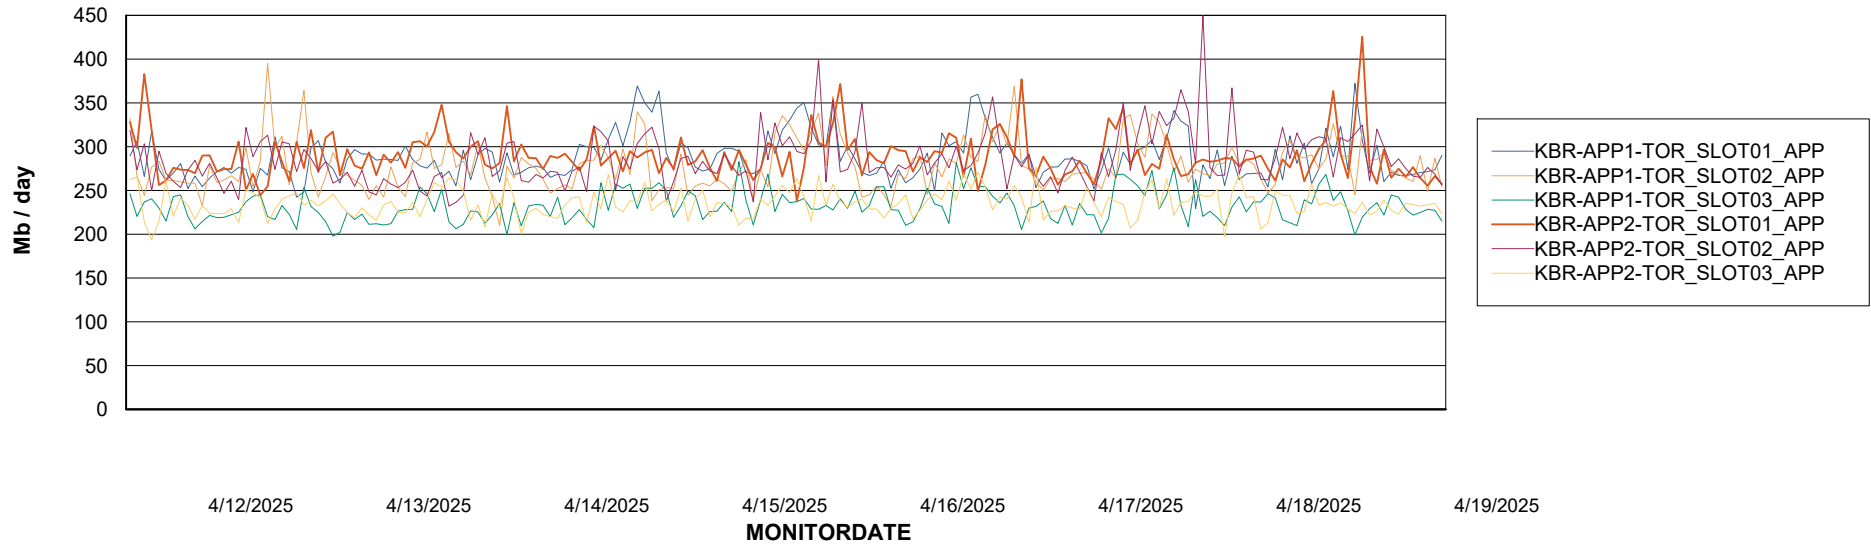

ABSSolute Application Server Services

Avg memory used per ABS Server Service