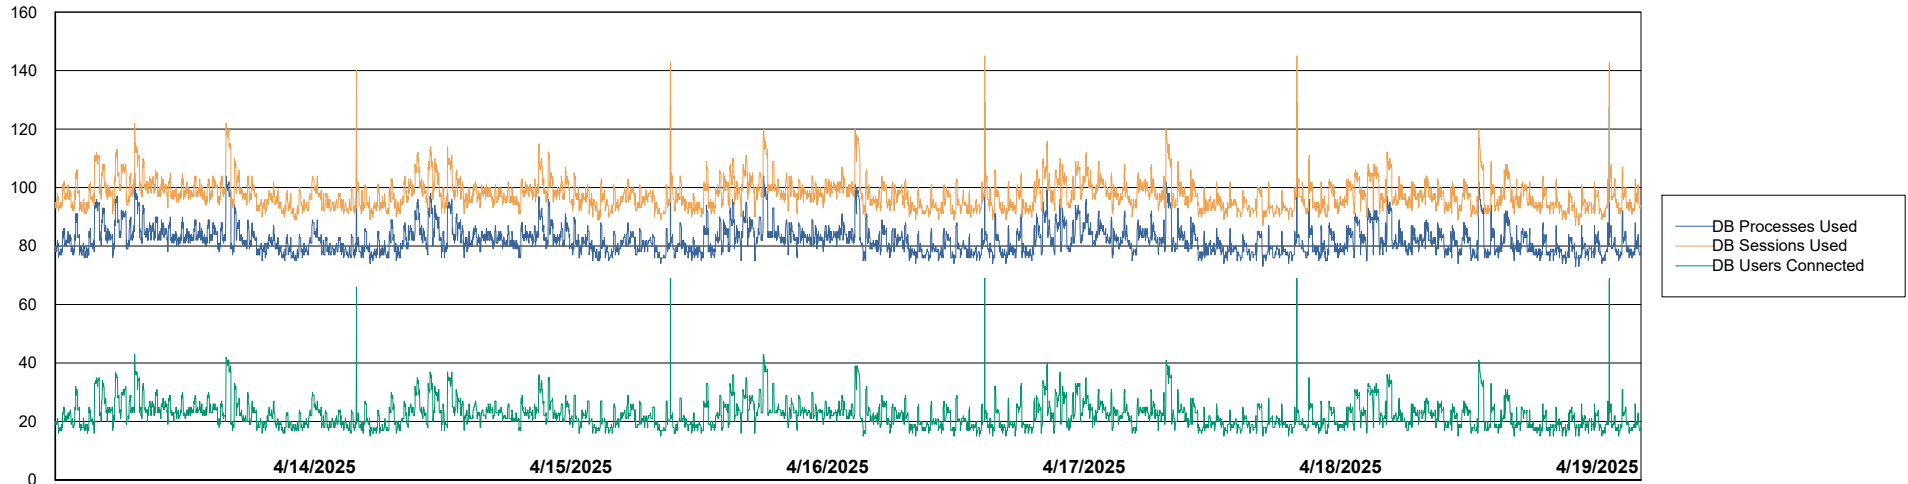

Database Performance KBR-BI-TOR_PROD_ABS1