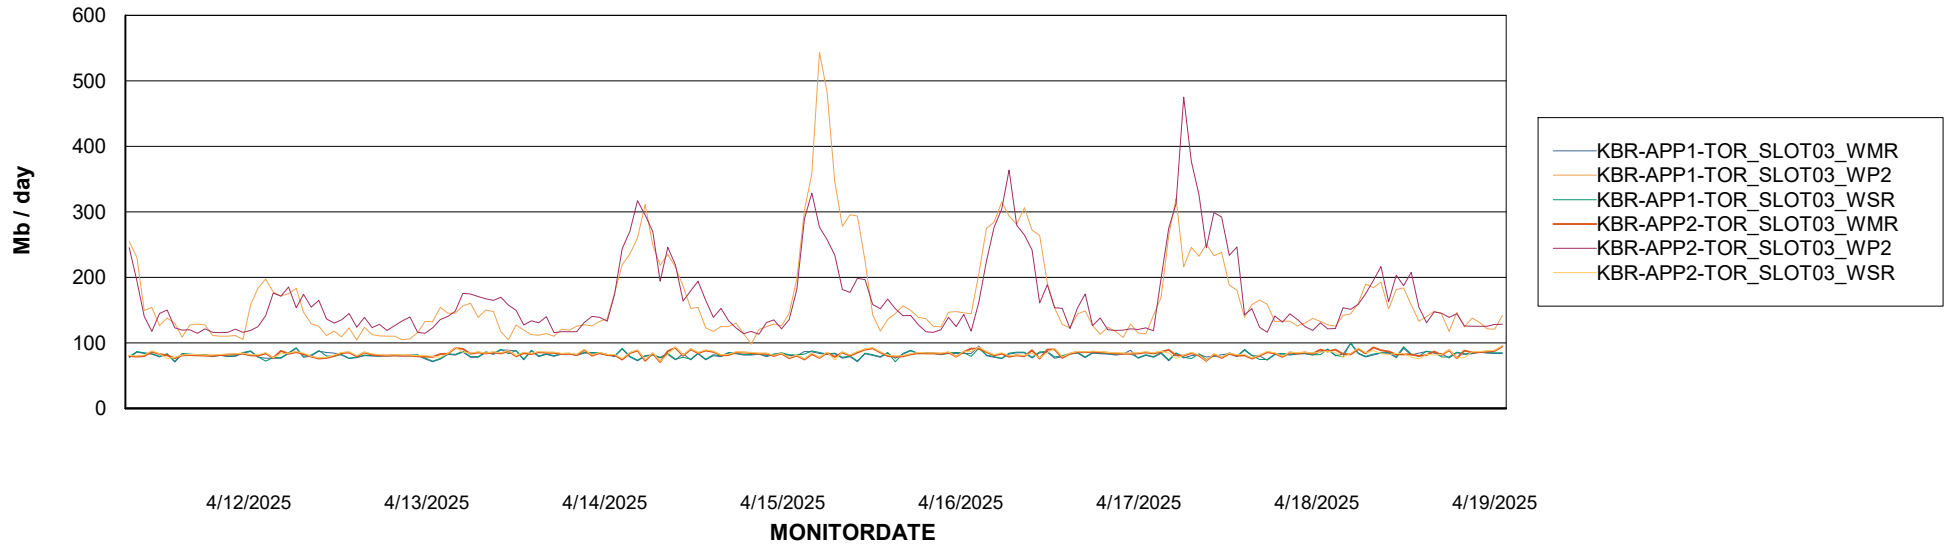

ABSSolute Web Component Services

Avg memory used per ABS Web component