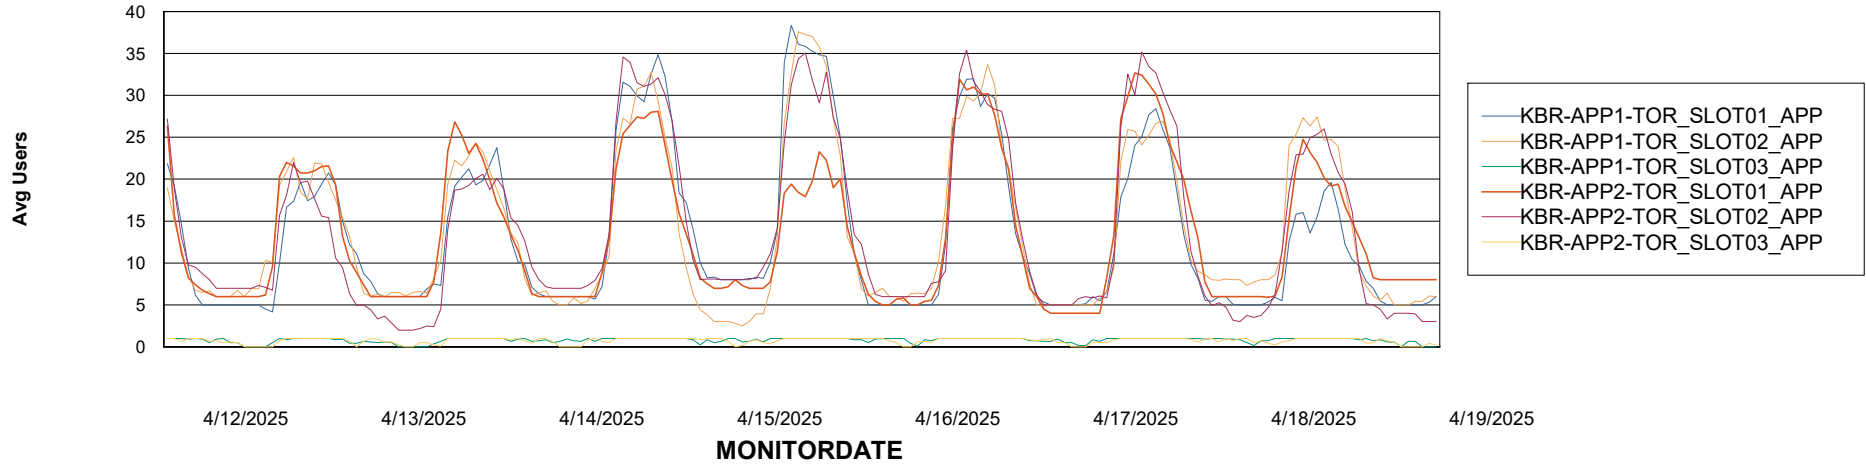

Avg users per day per ABS server