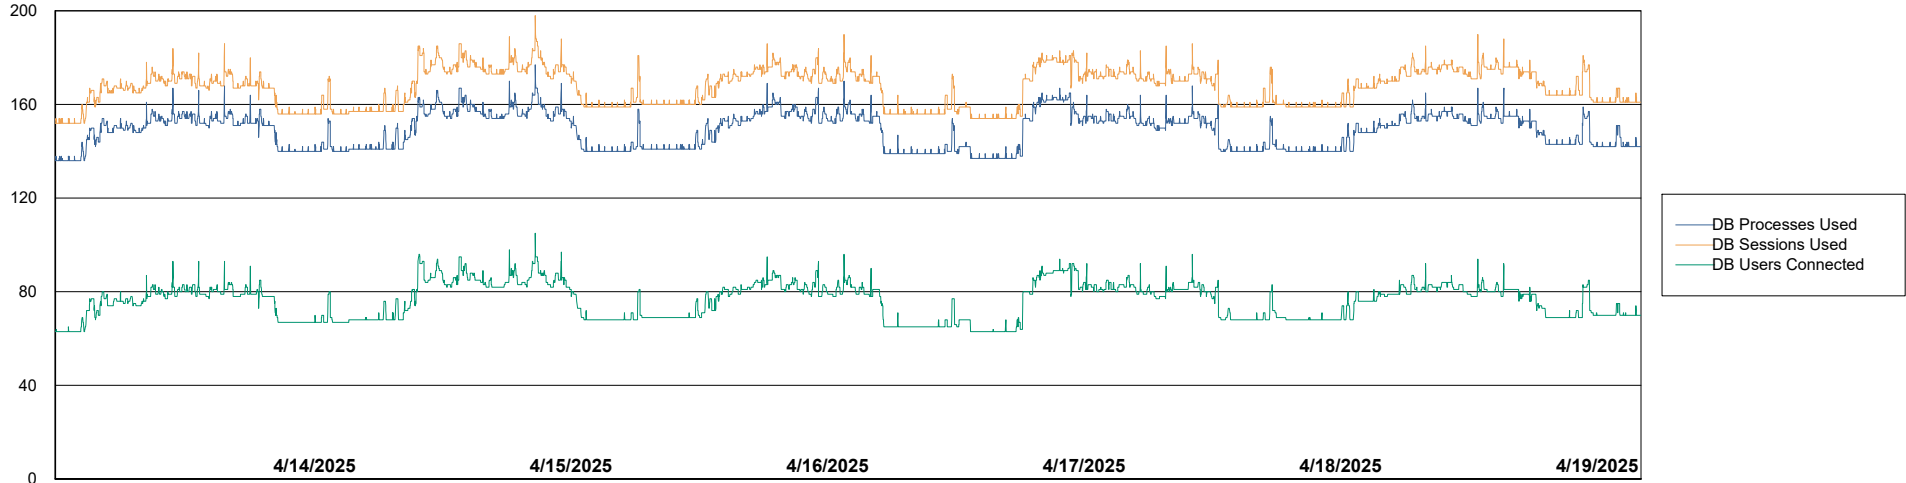

Weekly SLA Customer Report

Customer KBR OCI TOR Production
Database ID 200

Database Performance KBR-BI-TOR_PROD_ABS1

Weekly SLA Customer Report

Customer KBR OCI TOR Production
Database ID 200

Database Performance KBR-DBS1-TOR_PROD_ABS1