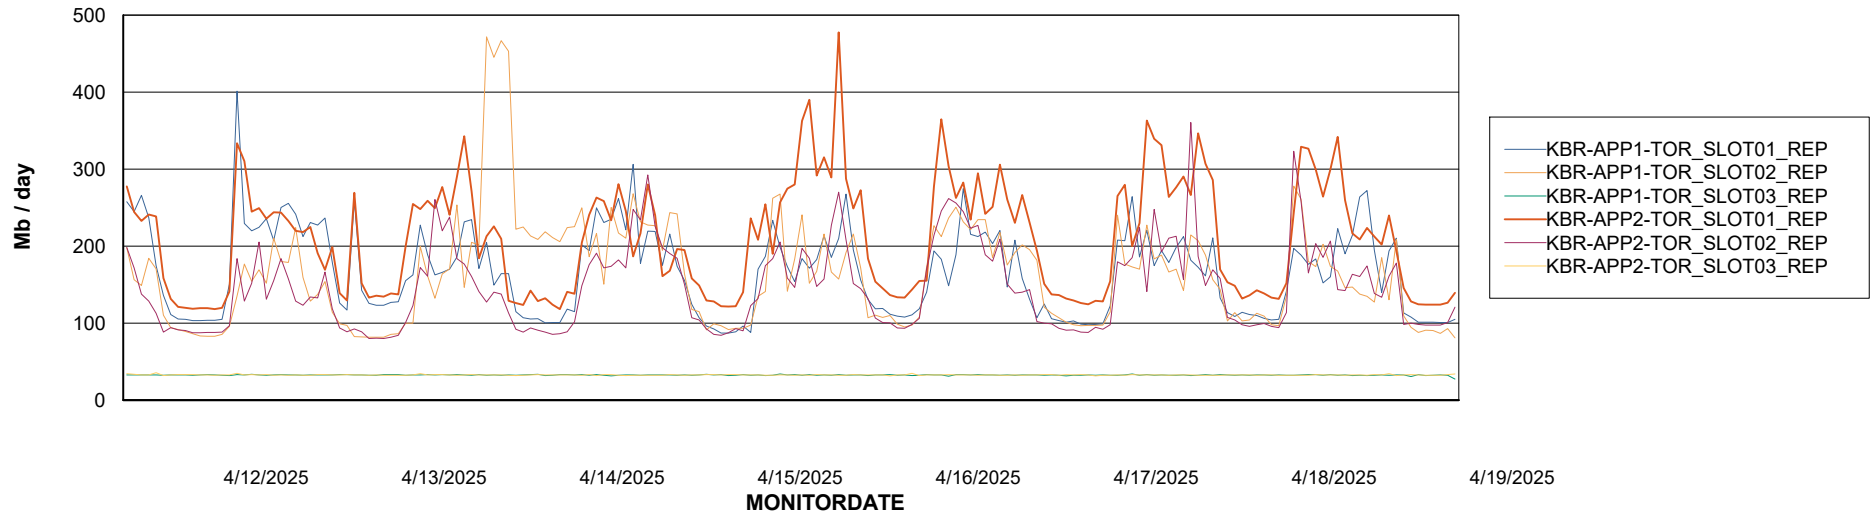

Avg memory used per ABS Server Service

Avg users per day per ABS server

Weekly SLA Customer Report

Customer KBR OCI TOR Production
Database ID 200

ABSSolute Application ReportServer Services

Avg memory used per ReportServer Service