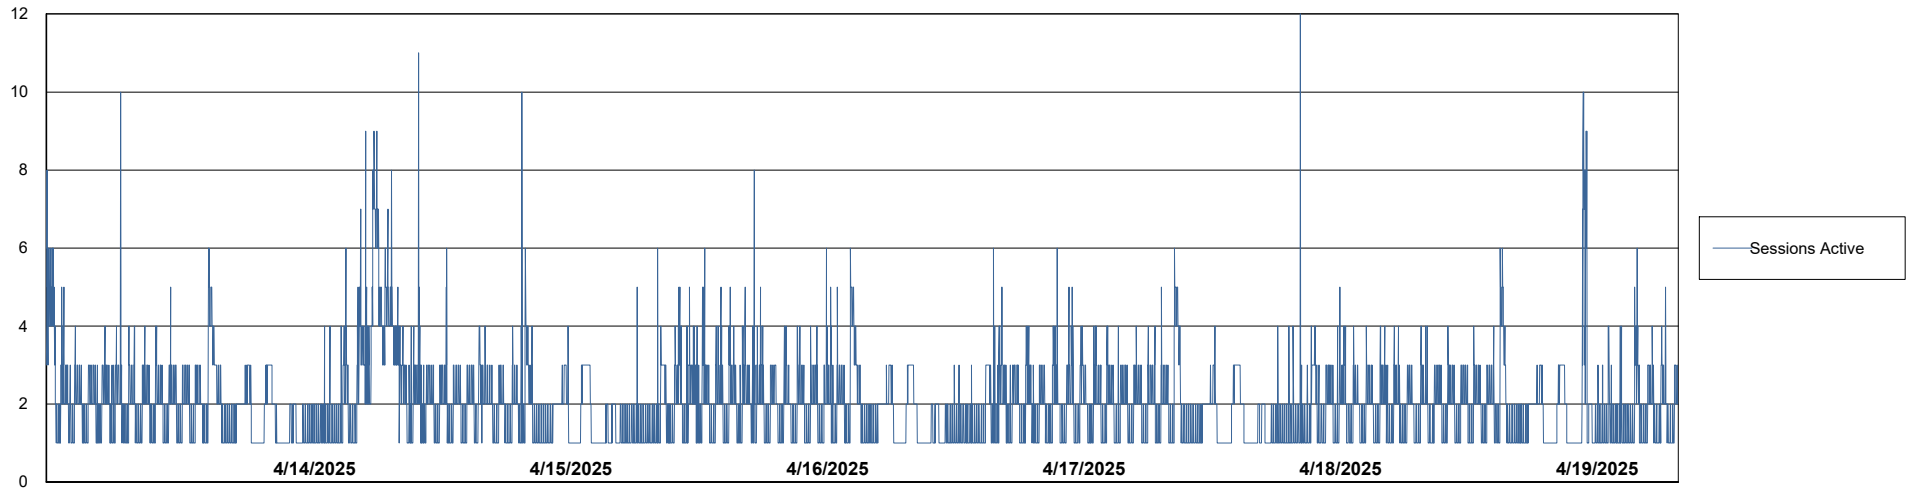

Weekly SLA Customer Report

Customer JSG_Production (24/7)
Database ID 102

Harddisk Usage JSG_PRD_WORF

	Free disk space on C: (%)	Total disk space on C: (Gb)	Used disk space on C: (Gb)
4/19/2025	49	149	76
4/18/2025	49	149	76
4/17/2025	49	149	76
4/16/2025	49	149	76
4/15/2025	49	149	76
4/14/2025	49	149	76
4/13/2025	49	149	76

Weekly SLA Customer Report

Customer JSG_Production (24/7)
Database ID 102

Database Performance JSG_PRD_BASHIR_DB_ABS1

Weekly SLA Customer Report

Customer JSG_Production (24/7)
Database ID 102

Database Performance JSG_PRD_PICARD_DB_ABS1