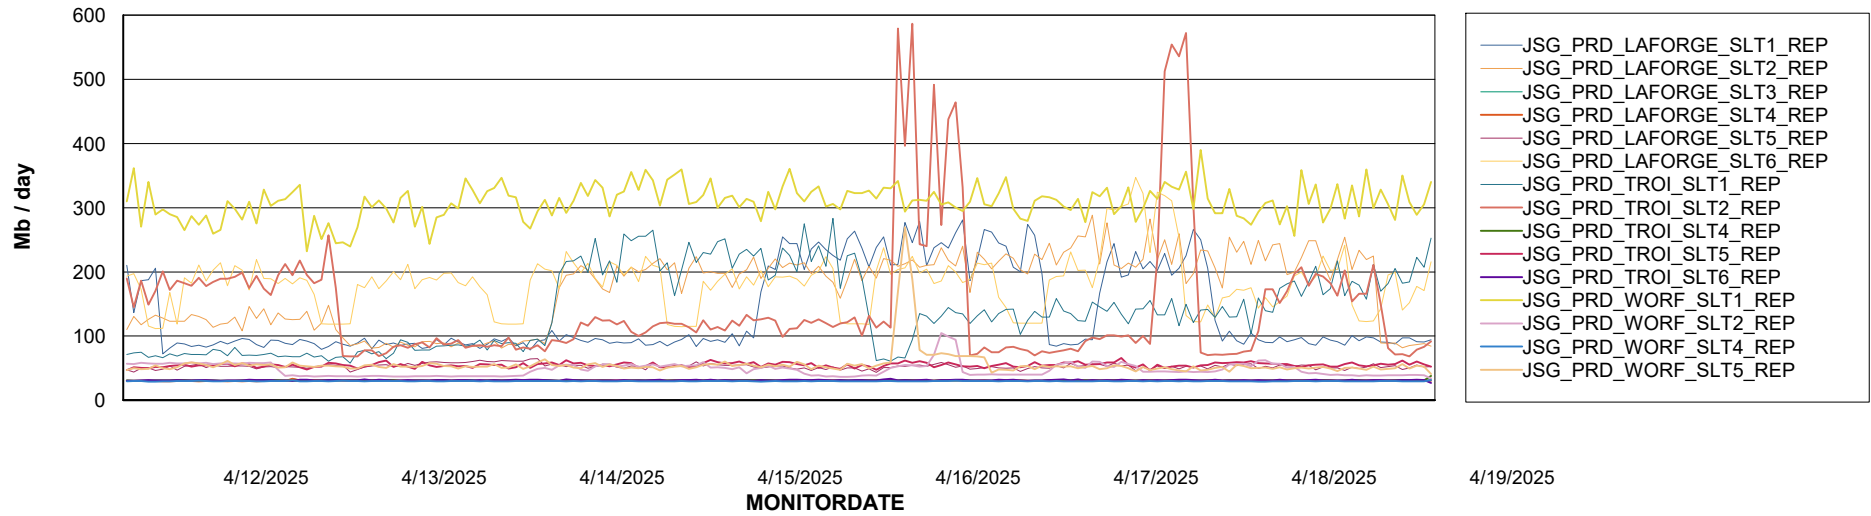

ABSSolute Application ReportServer Services

Avg memory used per ReportServer Service