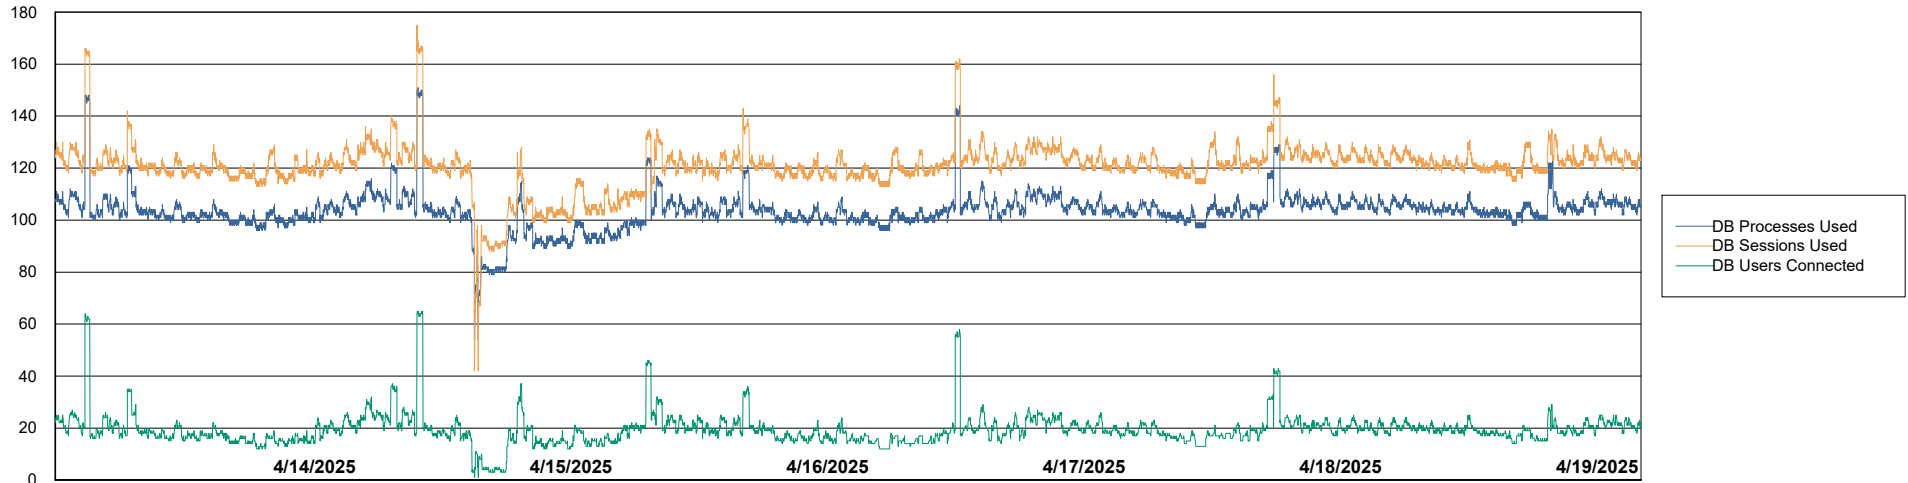

Weekly SLA Customer Report

Customer JSG_Production (24/7)
Database ID 102

Harddisk Usage JSG_PRD_WORF

	Free disk space on C: (%)	Total disk space on C: (Gb)	Used disk space on C: (Gb)
4/19/2025	49	149	76
4/18/2025	49	149	76
4/17/2025	49	149	76
4/16/2025	49	149	76
4/15/2025	49	149	76
4/14/2025	49	149	76
4/13/2025	49	149	76

Weekly SLA Customer Report

Customer JSG_Production (24/7)
Database ID 102

Database Performance JSG_PRD_BASHIR_DB_ABS1

Weekly SLA Customer Report

Customer JSG_Production (24/7)
Database ID 102

Database Performance JSG_PRD_PICARD_DB_ABS1