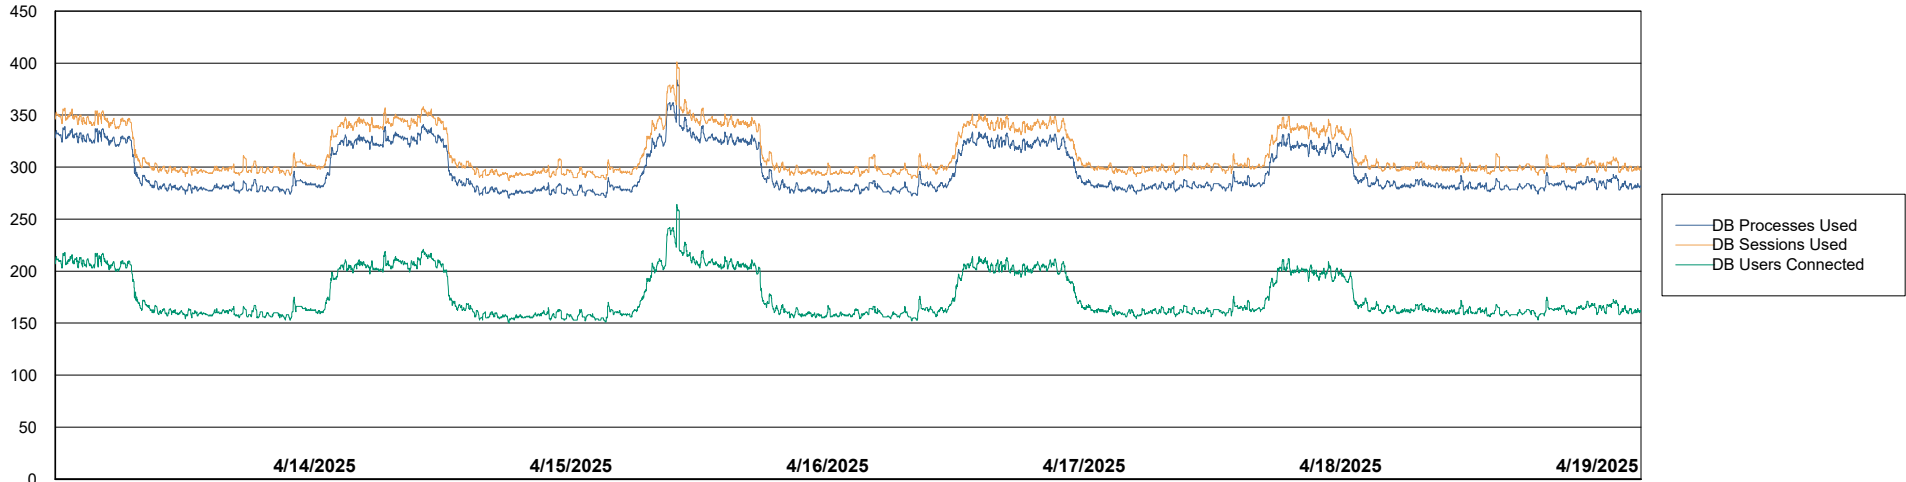

DB Processes Max 0
DB Processes Max 4
DB Processes Max 1,000

Weekly SLA Customer Report

Customer JSG_Production (24/7)
Database ID 102

Database Performance JSG_PRD_RIKER_DB_HSBABS1

Weekly SLA Customer Report