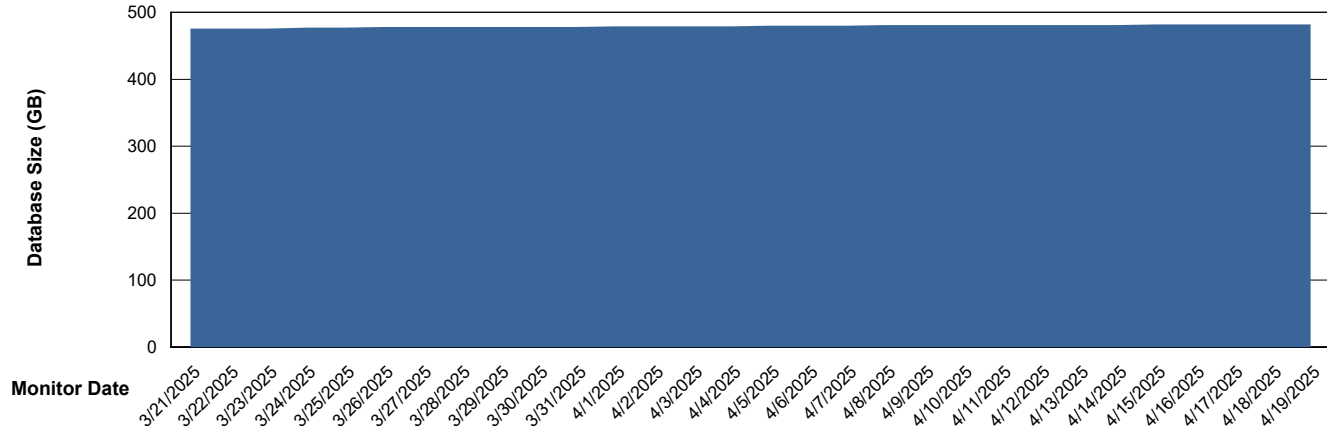

Weekly SLA Customer Report

Customer JSG_Production (24/7)
Database ID 102

Database Performance JSG_PRD_BASHIR_DB_ABS1

Weekly SLA Customer Report

Customer JSG_Production (24/7)
Database ID 102

Database Performance JSG_PRD_PICARD_DB_ABS1

DB Processes Max 0
DB Processes Max 4
DB Processes Max 1,000

Weekly SLA Customer Report

Customer JSG_Production (24/7)
Database ID 102

Database Performance JSG_PRD_RIKER_DB_HSBABS1

Weekly SLA Customer Report

Customer JSG_Production (24/7)
Database ID 102

DATABASE SIZE JSG_PRD_BASHIR_DB_ABS1

Database growth over last month

DATABASE SIZE JSG_PRD_RIKER_DB_HSBABS1

Database growth over last month

Weekly SLA Customer Report