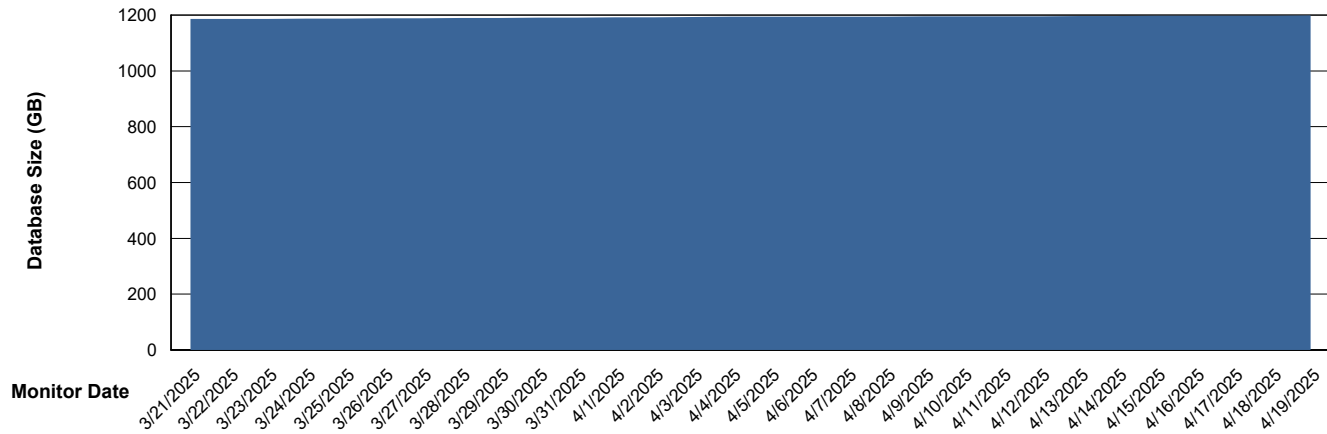

Customer JSG_Production (24/7)
Database ID 102

DATABASE SIZE JSG_PRD_BASHIR_DB_ABS1

Database growth over last month

DATABASE SIZE JSG_PRD_RIKER_DB_HSBABS1

Database growth over last month

Weekly SLA Customer Report