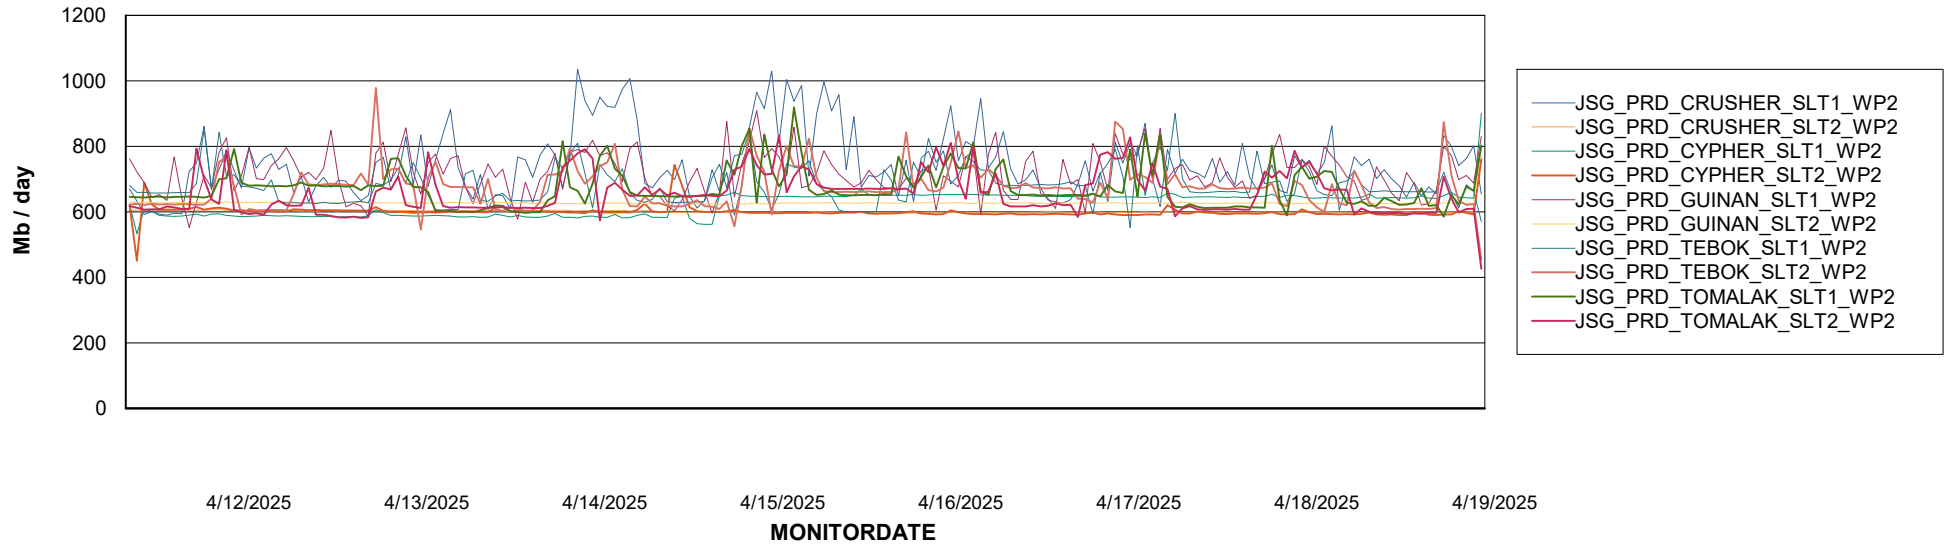

ABSSolute Web Component Services

Avg memory used per ABS Web component