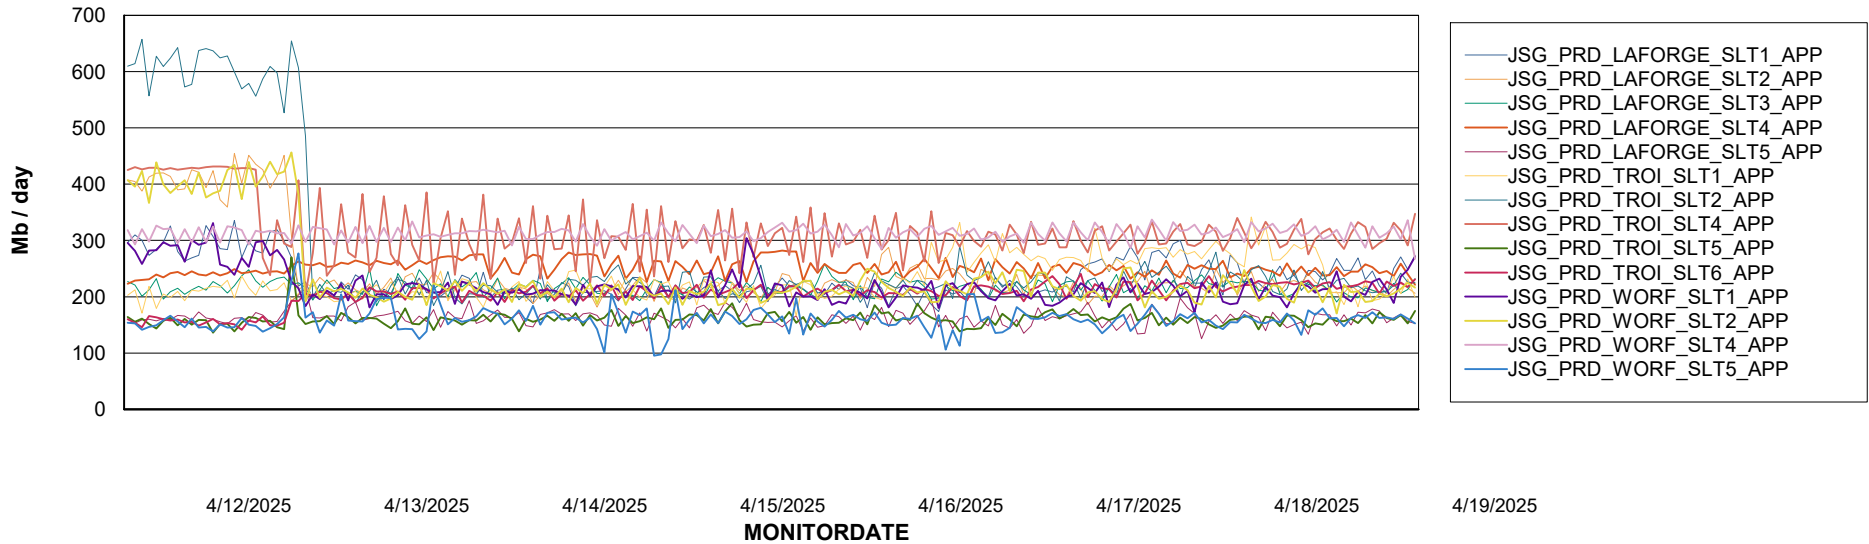

ABSSolute Application Server Services

Avg memory used per ABS Server Service