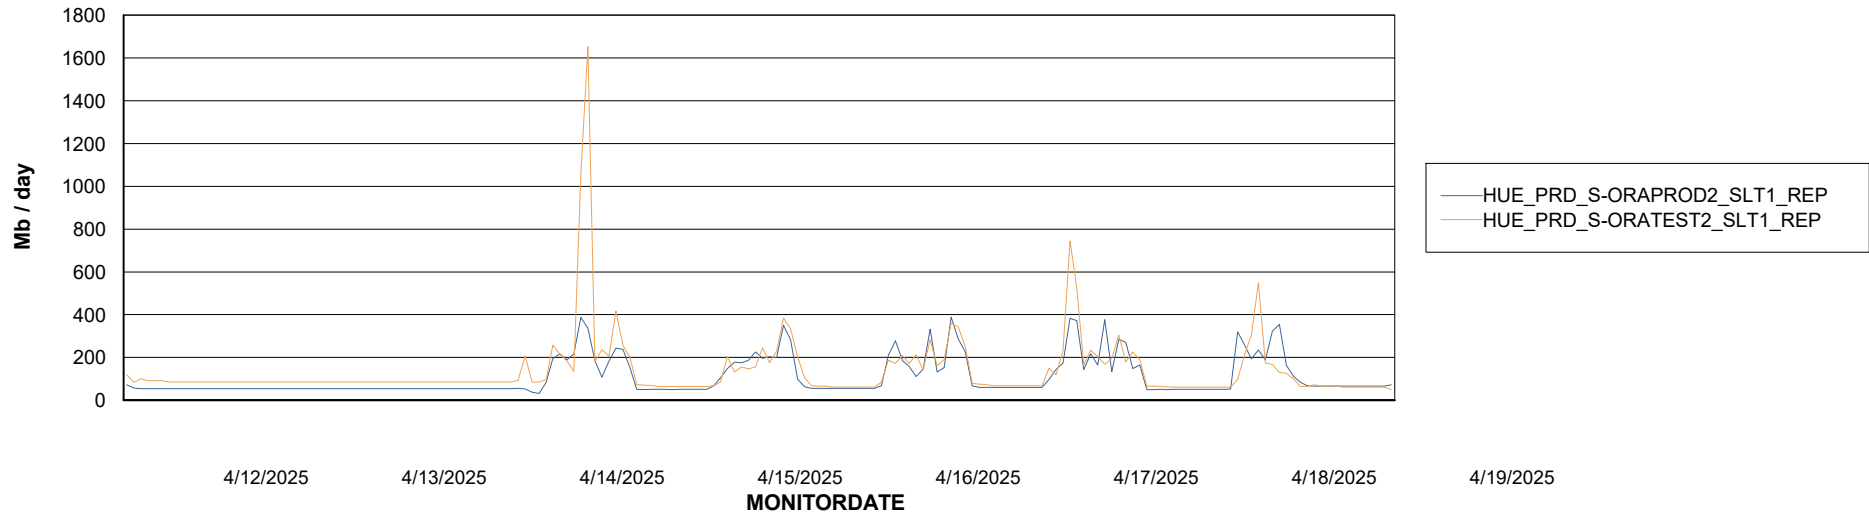

Avg memory used per ABS Server Service

Avg users per day per ABS server

Weekly SLA Customer Report

Customer HUE_Production
Database ID 154

ABSSolute Application ReportServer Services

Avg memory used per ReportServer Service