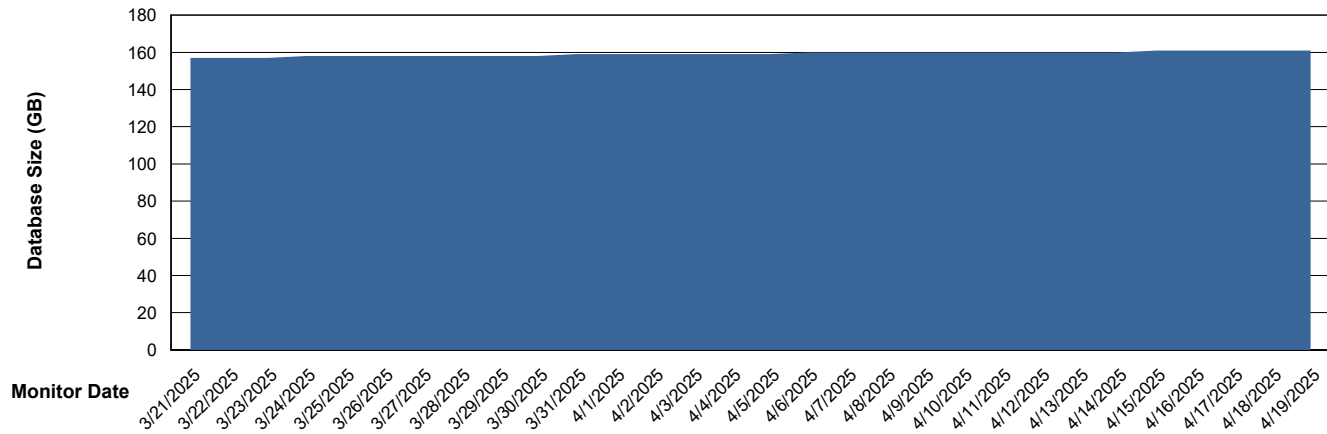

DATABASE SIZE HUE_PRD_S-ORAPROD2_ABS1

Database growth over last month