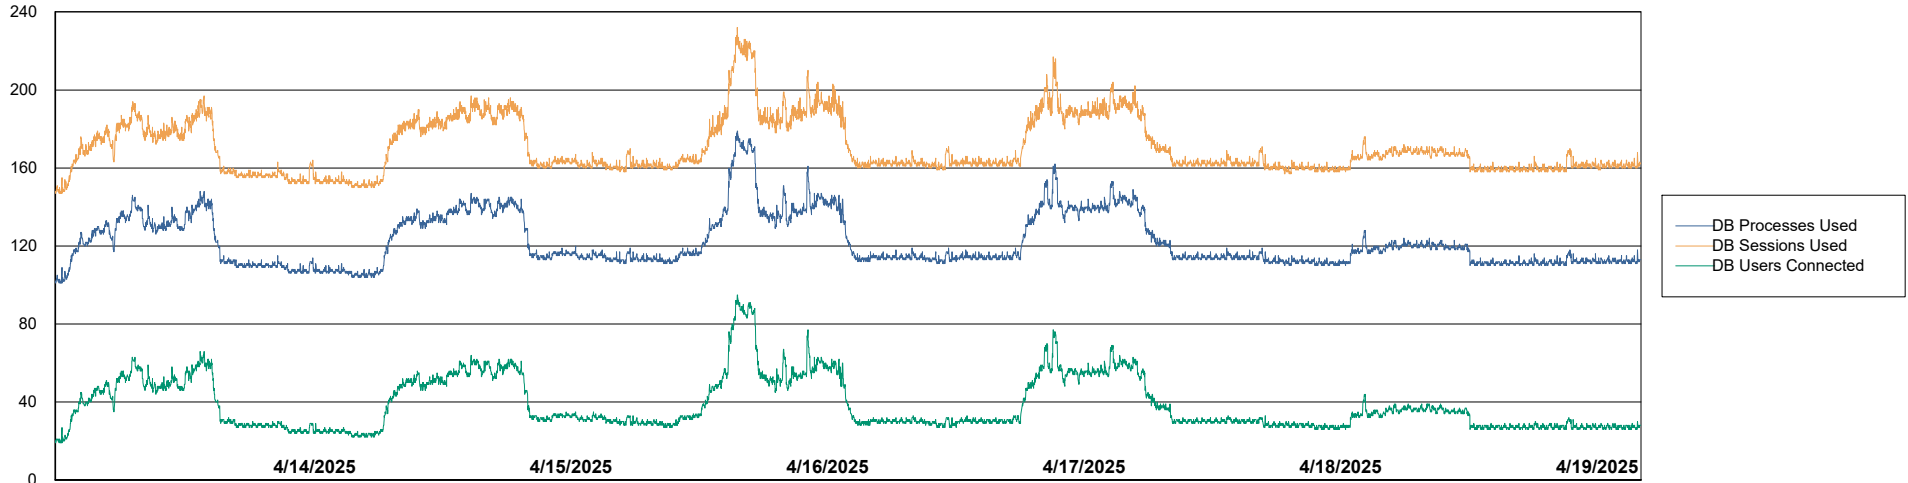

Weekly SLA Customer Report

Customer HUE_Production
Database ID 154

Database Performance HUE_PRD_S-ORABI2024_ABS1

Weekly SLA Customer Report

Customer HUE_Production
Database ID 154

Database Performance HUE_PRD_S-ORAPROD2_ABS1