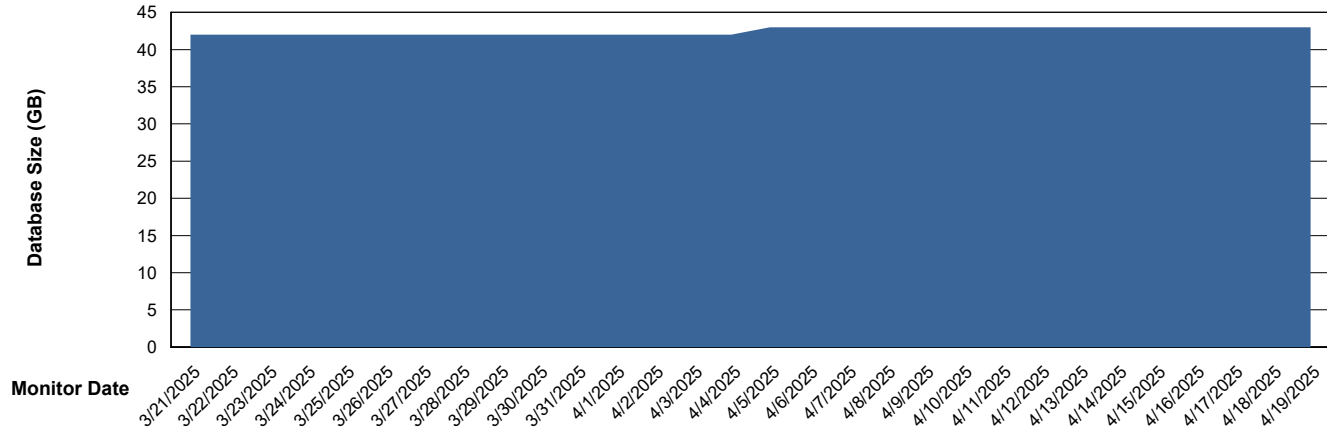

DATABASE SIZE HUE_PRD_S-ORABI2024_ABS1

Database growth over last month