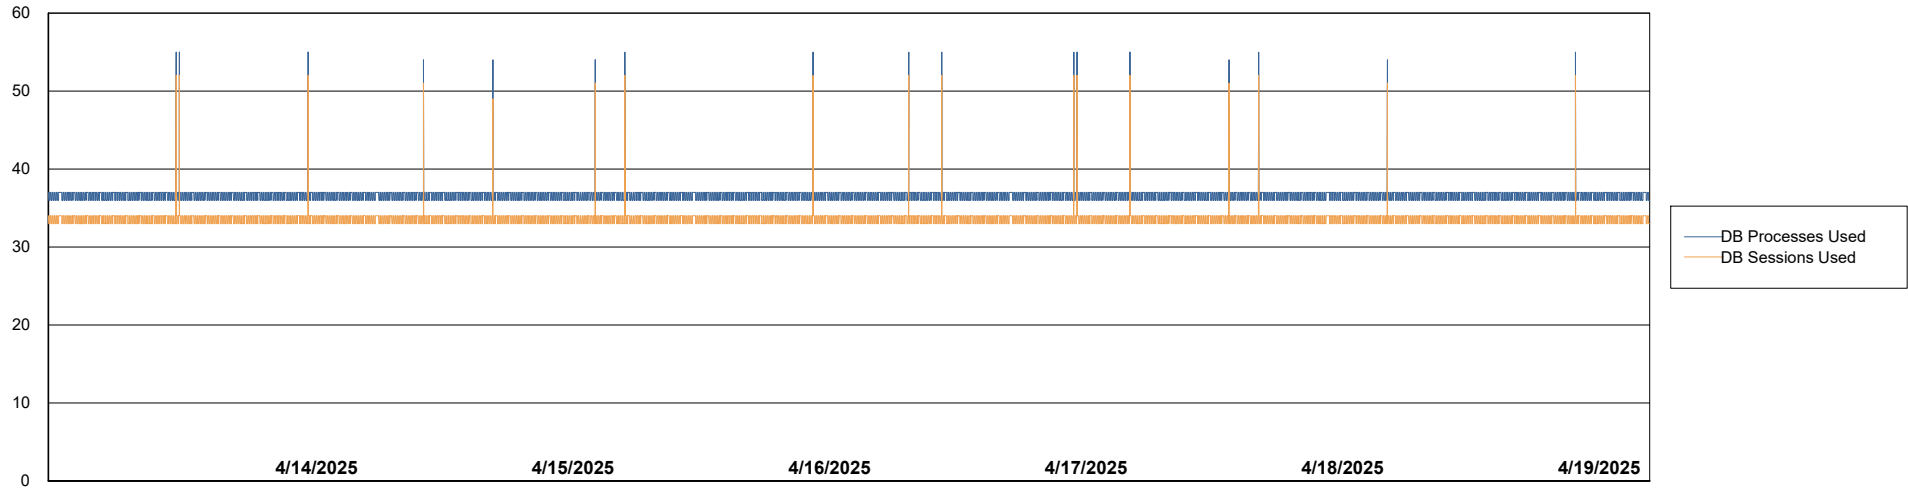

Database Performance HUE_PRD_S-ORATEST2_HSBABS1

DB Processes Max 1,000