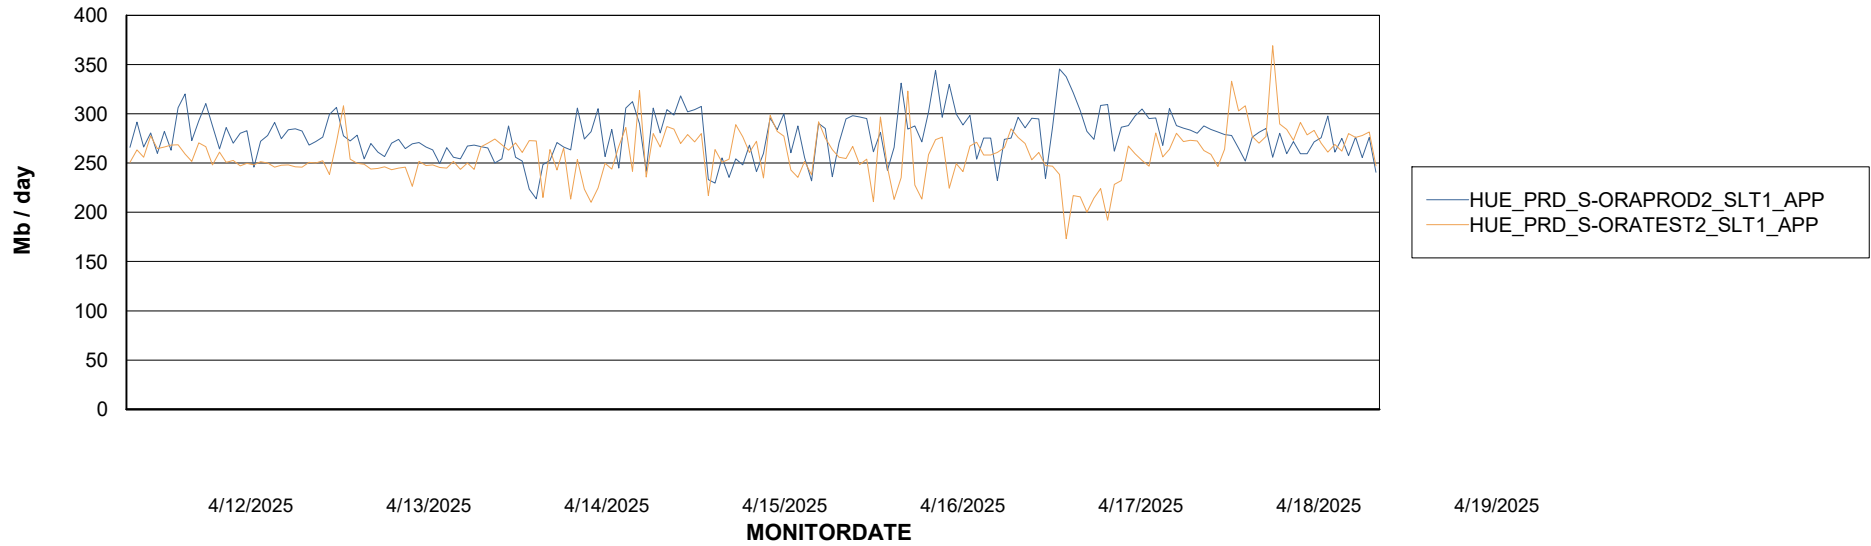

ABSSolute Application Server Services

Avg memory used per ABS Server Service