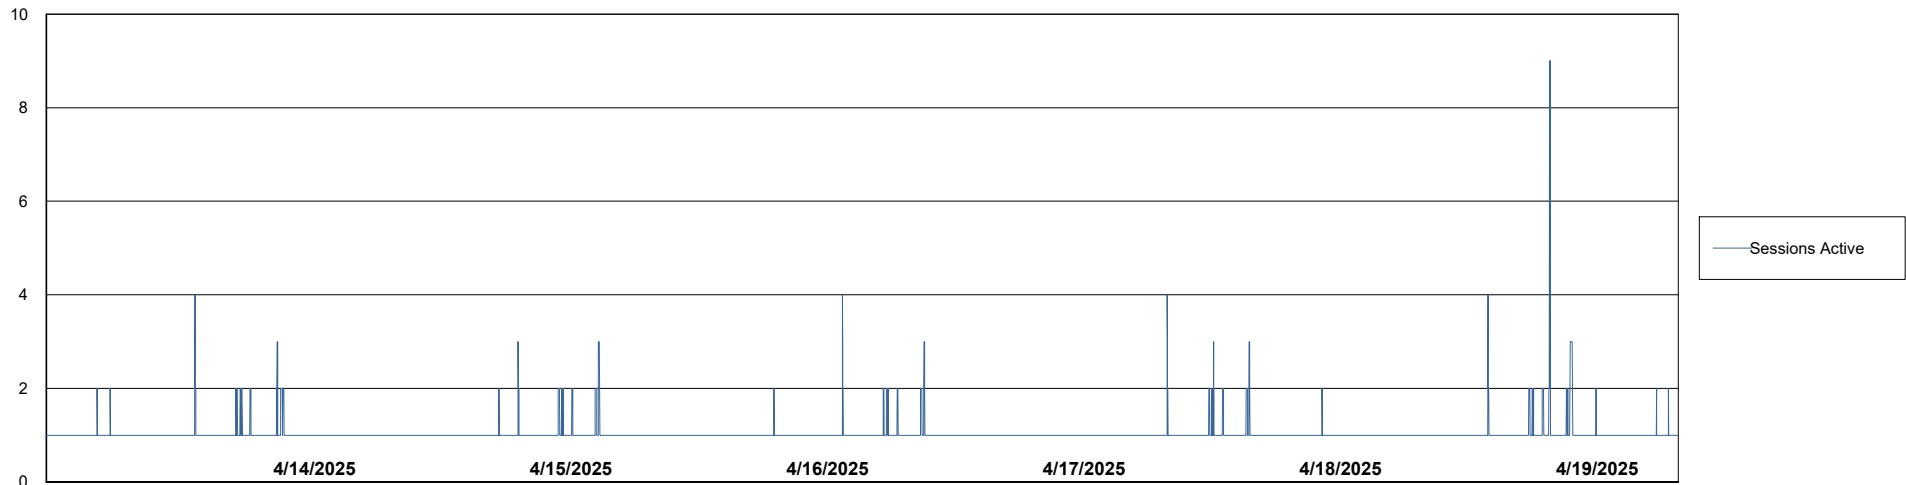

DB Processes Max 0
DB Processes Max 1,000

Weekly SLA Customer Report

Customer ELJ Production
Database ID 72

Database Performance ELJ_PRD_FRASEQXPRDDB03_ABS1

Weekly SLA Customer Report

Customer ELJ Production
Database ID 72