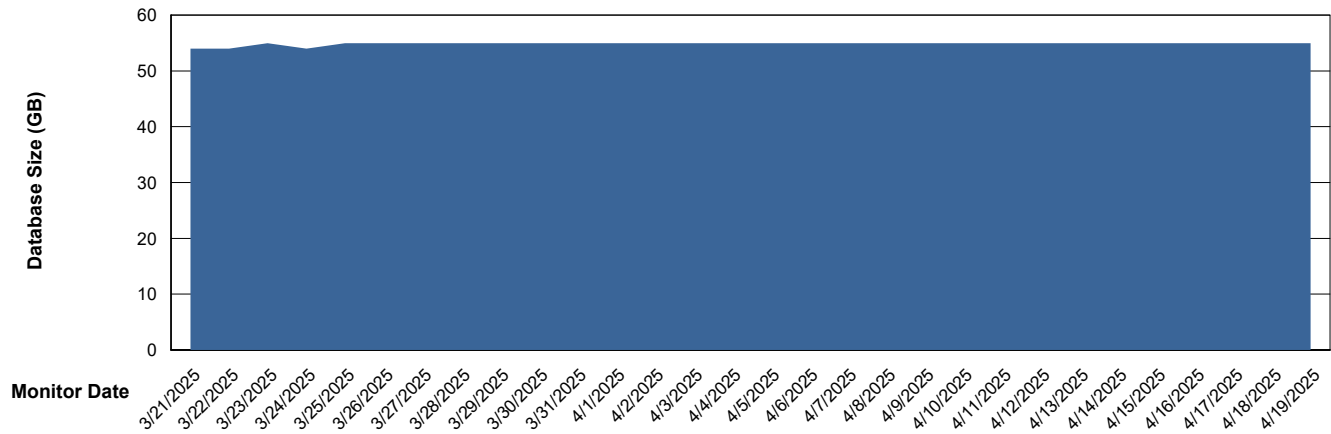

DB Processes Max 0
DB Processes Max 1,000

Weekly SLA Customer Report

Customer ELJ Production
Database ID 72

Database Performance ELJ_PRD_FRASEQXPRDDB03_ABS1

Weekly SLA Customer Report

Customer ELJ Production
Database ID 72

DATABASE SIZE ELJ_PRD_FRASEQXPRDDB01_ABS1

Database growth over last month

DATABASE SIZE ELJ_PRD_FRASEQXPRDDB03_ABS1

Database growth over last month

Weekly SLA Customer Report

Customer ELJ Production
Database ID 72