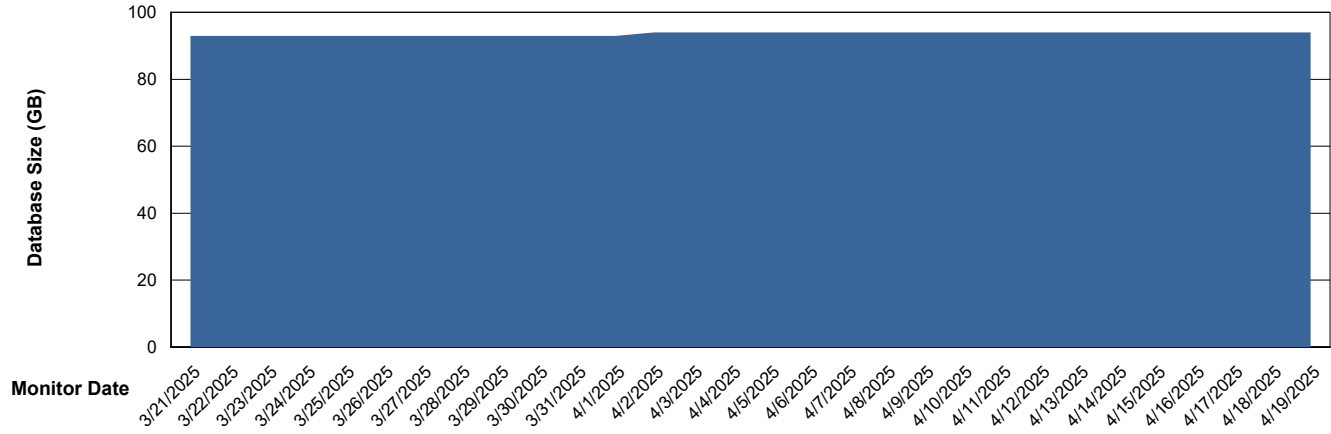

DB Processes Max 0
DB Processes Max 1,000

Weekly SLA Customer Report

Customer ELJ Production
Database ID 72

Database Performance ELJ_PRD_FRASEQXPRDDB03_ABS1

Weekly SLA Customer Report

Customer ELJ Production
Database ID 72

DATABASE SIZE ELJ_PRD_FRASEQXPRDDB01_ABS1

Database growth over last month

DATABASE SIZE ELJ_PRD_FRASEQXPRDDB03_ABS1

Database growth over last month

Weekly SLA Customer Report

Customer ELJ Production
Database ID 72