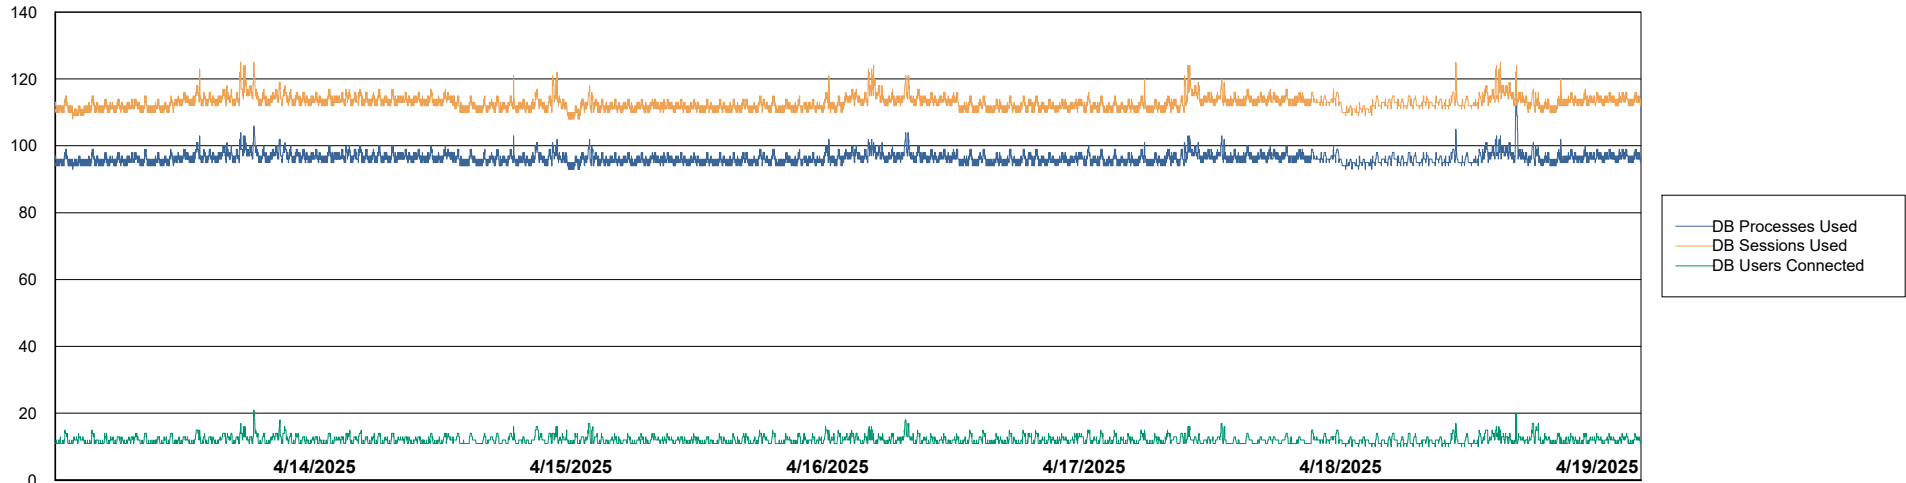

DB Processes Max 0
DB Processes Max 1,000

Weekly SLA Customer Report

Customer ELJ Production
Database ID 72

Database Performance ELJ_PRD_FRASEQXPRDDB03_ABS1

Weekly SLA Customer Report

Customer ELJ Production
Database ID 72