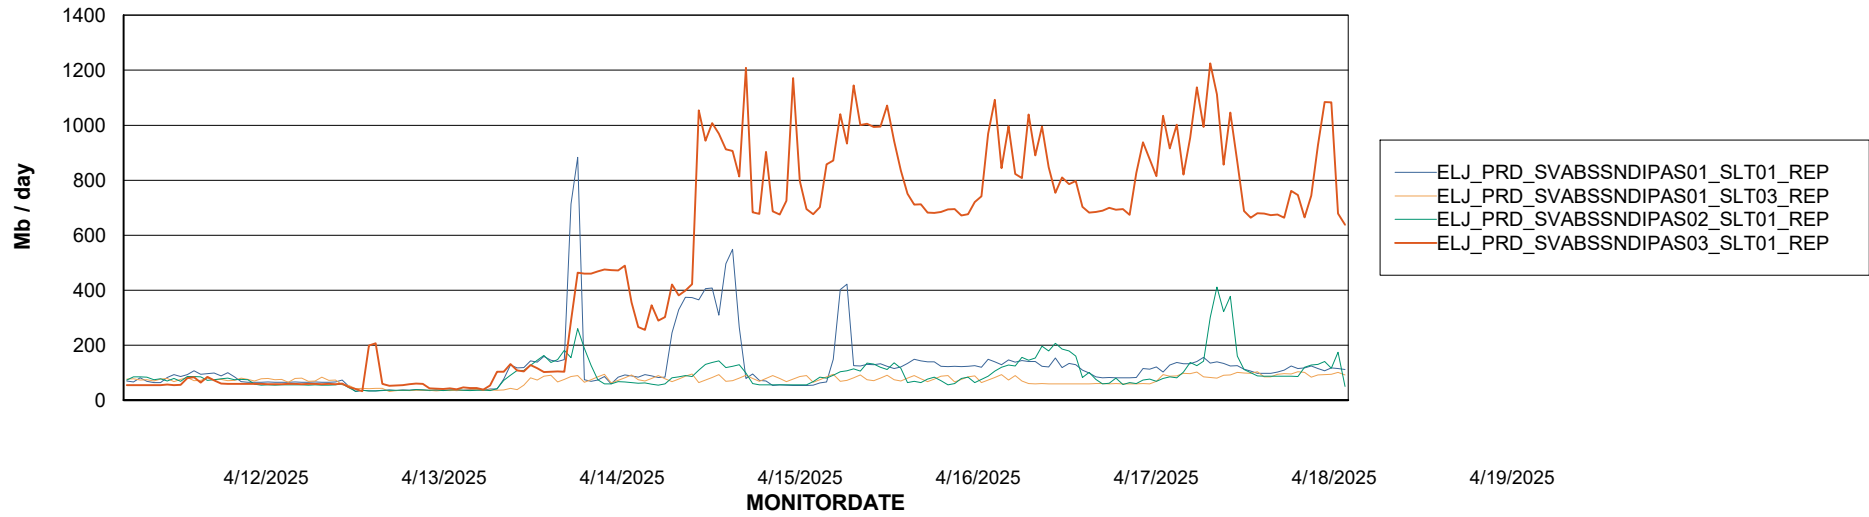

Avg memory used per ABS Server Service

Avg users per day per ABS server

Weekly SLA Customer Report

Customer ELJ Production
Database ID 72

ABSSolute Application ReportServer Services

Avg memory used per ReportServer Service