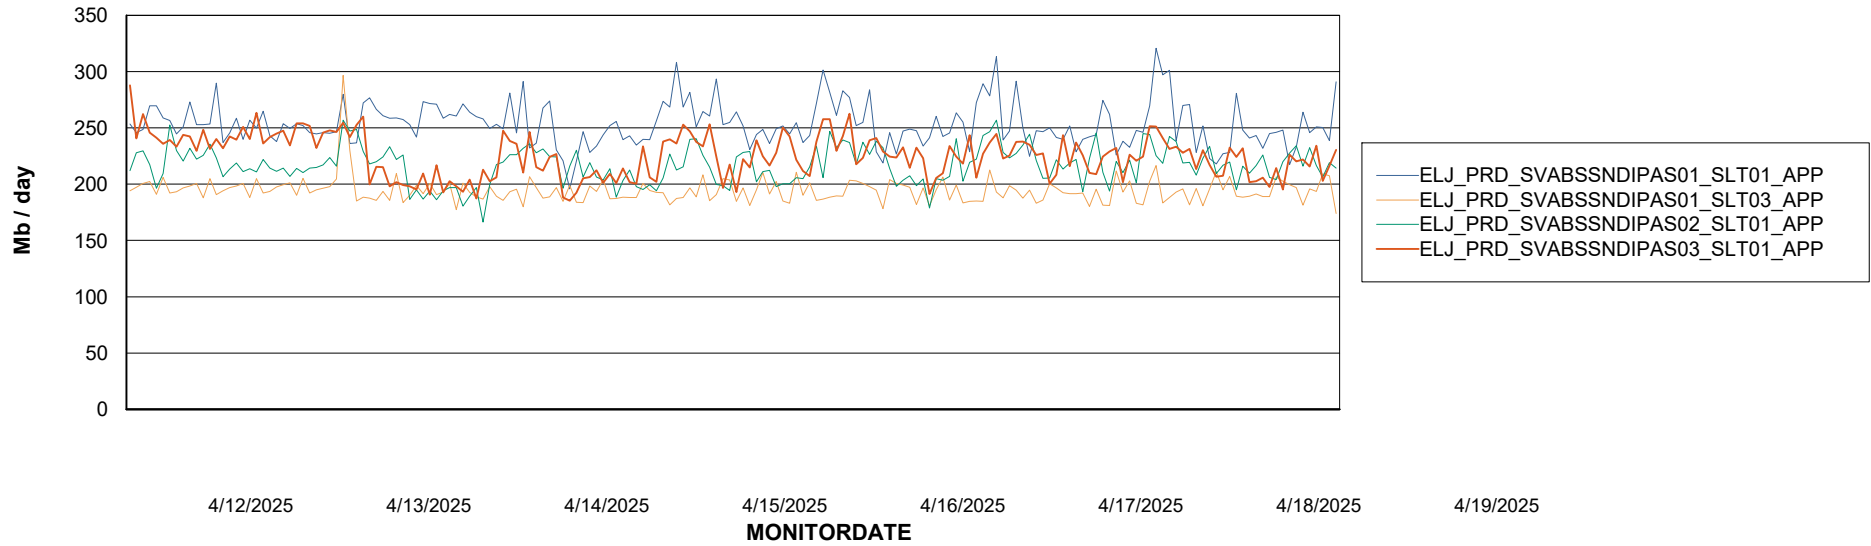

ABSSolute Application Server Services

Avg memory used per ABS Server Service