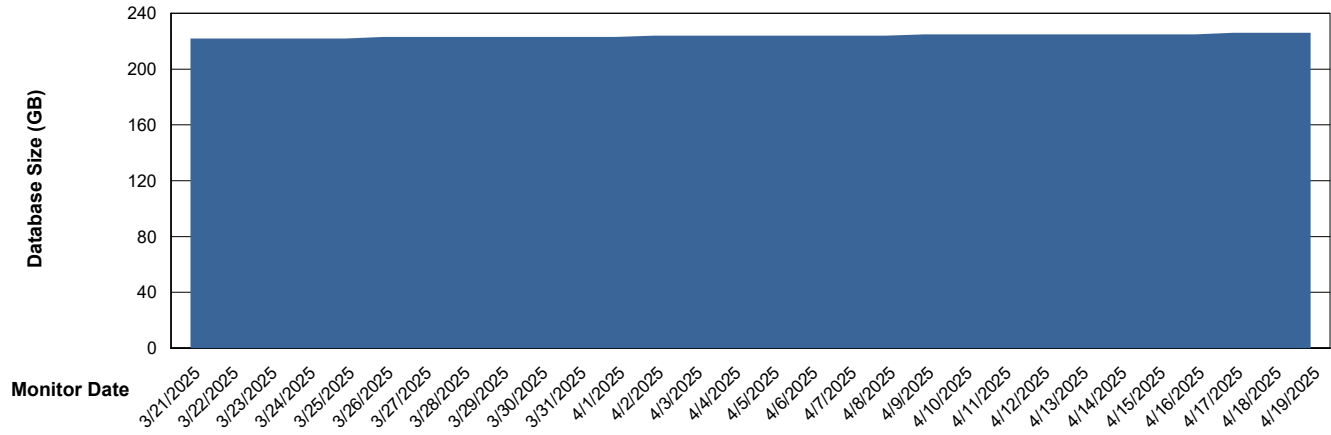

Weekly SLA Customer Report

Customer ELI_Production
Database ID 62

Database Performance ELI_PRD_FRASINTQUADB01_HSBABS1

DB Processes Max 1,000

Weekly SLA Customer Report

Customer ELI_Production
Database ID 62

DATABASE SIZE ELI_PRD_FRASEQXPRDDB04-BI_ABS1

Database growth over last month

DATABASE SIZE ELI_PRD_FRASINTPRDDB01_ABS1

Database growth over last month

Weekly SLA Customer Report

Customer ELI_Production
 Database ID 62