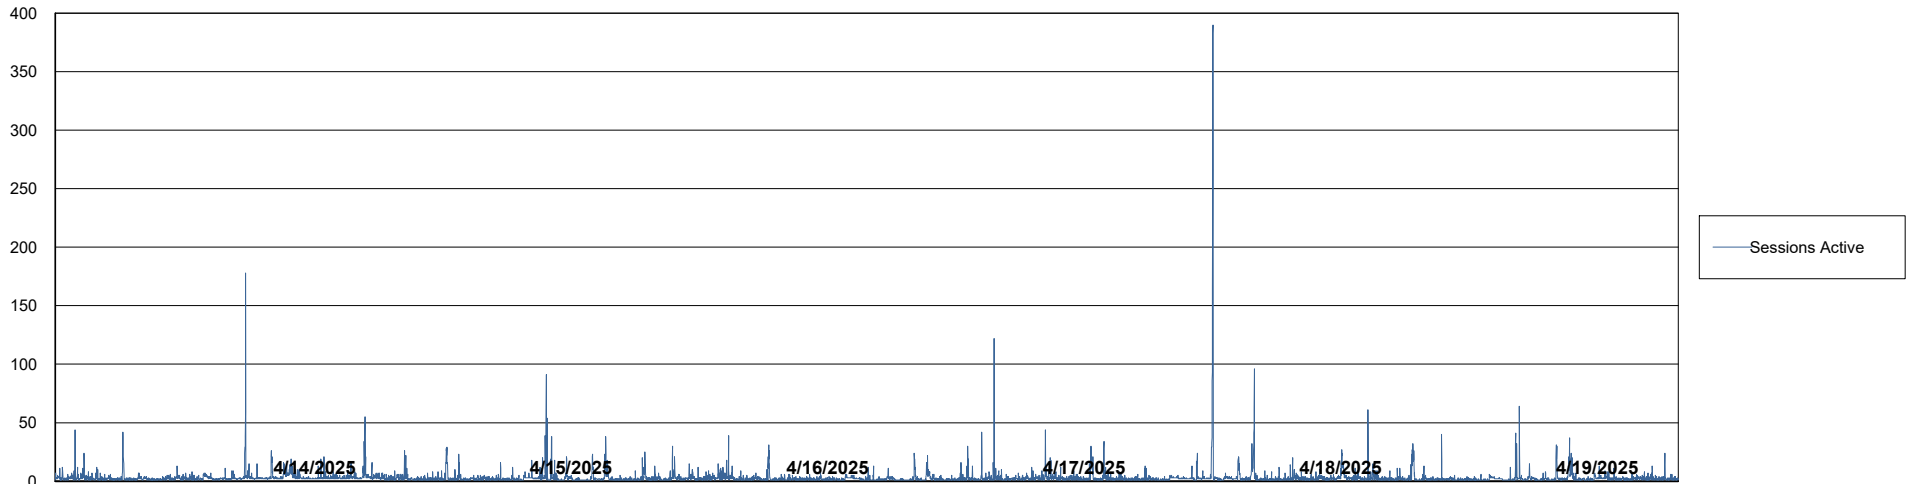

Weekly SLA Customer Report

Customer ELI_Production
Database ID 62

Database Performance ELI_PRD_FRASEQXPRDDB04-BI_ABS1

Weekly SLA Customer Report

Customer ELI_Production
Database ID 62

Database Performance ELI_PRD_FRASINTPRDDB01_ABS1