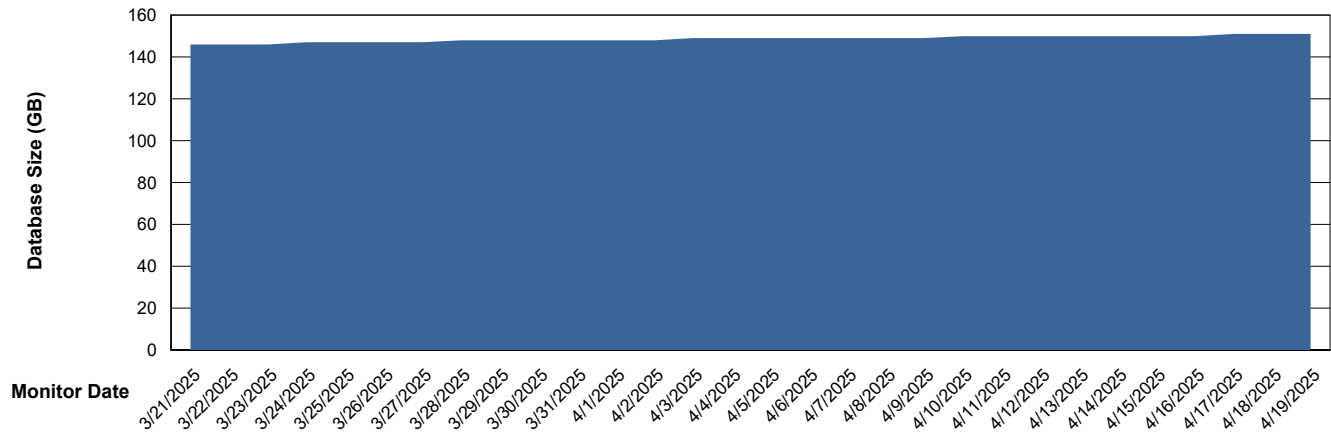

Weekly SLA Customer Report

Customer ELI_Production
Database ID 62

Database Performance ELI_PRD_FRASINTQUADB01_HSBABS1

DB Processes Max 1,000

Weekly SLA Customer Report

Customer ELI_Production
Database ID 62

DATABASE SIZE ELI_PRD_FRASEQXPRDDB04-BI_ABS1

Database growth over last month

DATABASE SIZE ELI_PRD_FRASINTPRDDB01_ABS1

Database growth over last month

Weekly SLA Customer Report

Customer ELI_Production
 Database ID 62