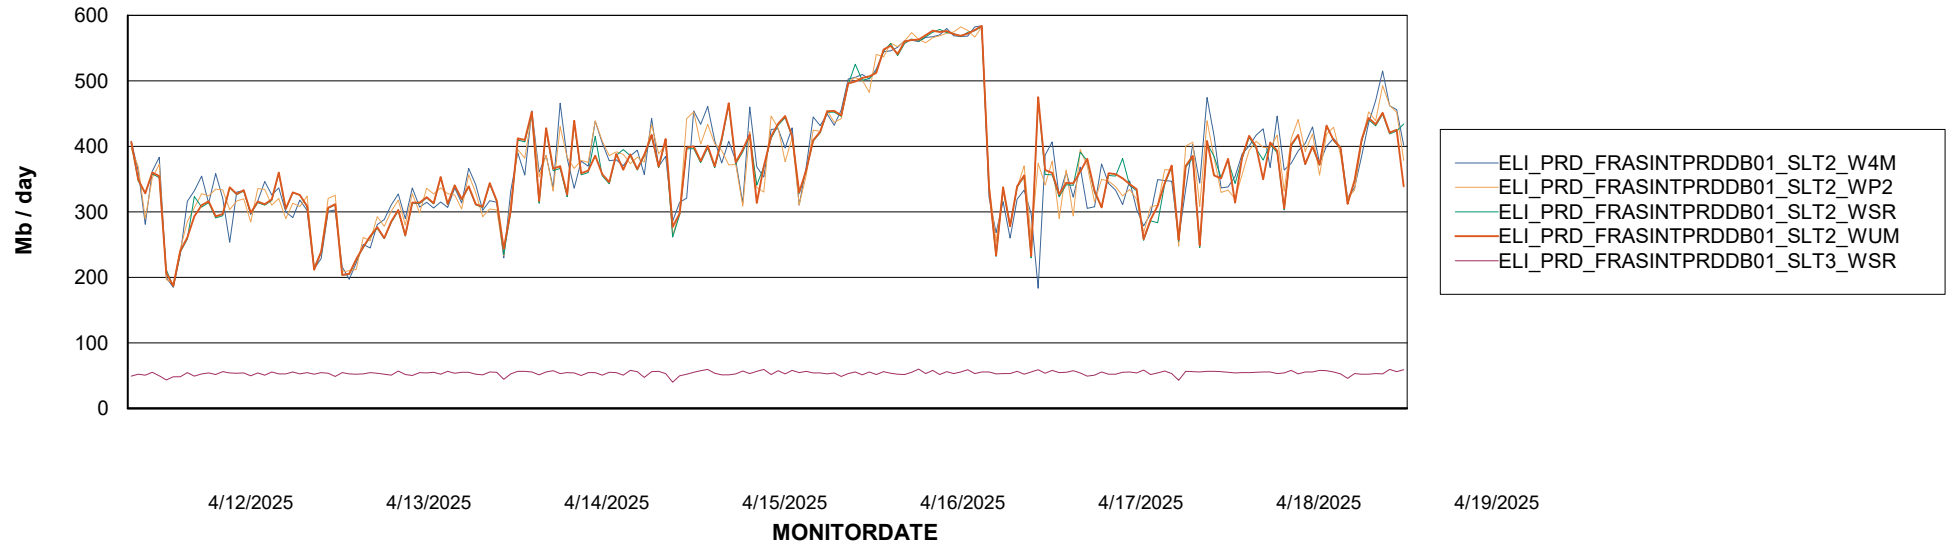

ABSSolute Application ReportServer Services

Avg memory used per ReportServer Service

Weekly SLA Customer Report

Customer ELI_Production
Database ID 62

ABSSolute Web Component Services

Avg memory used per ABS Web component