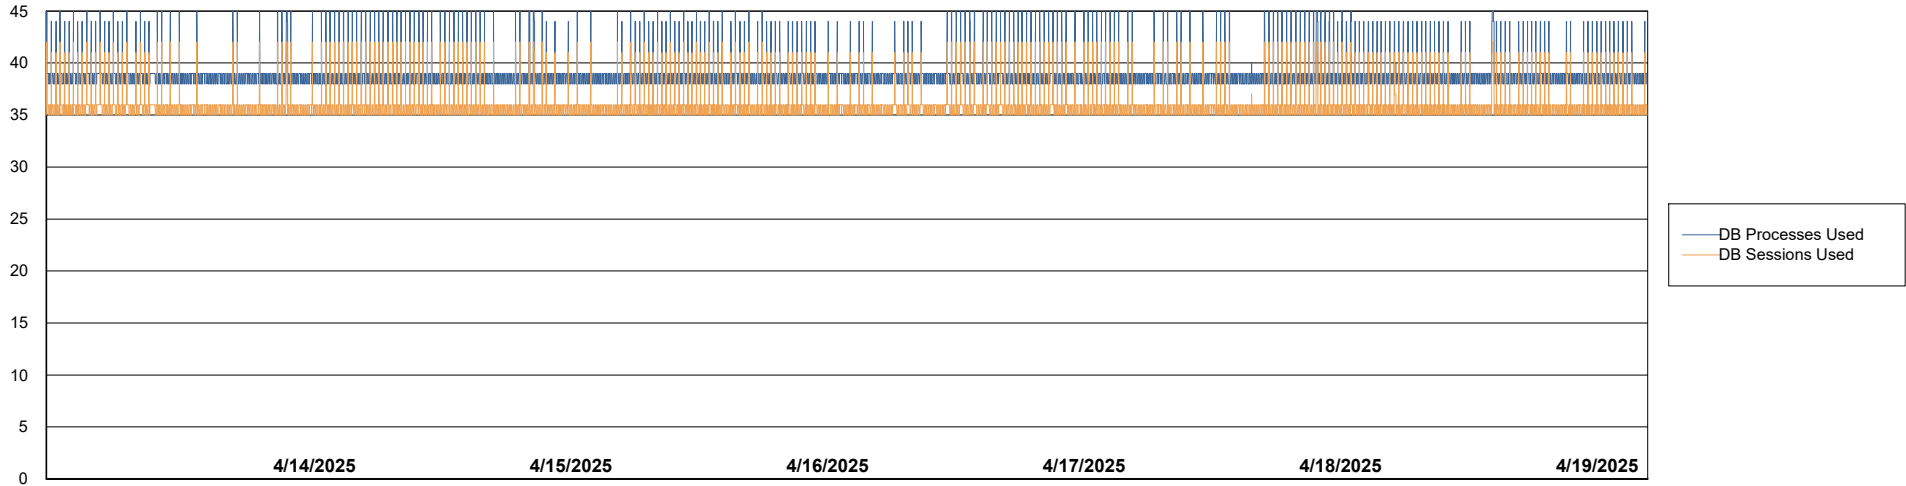

Database Performance ELI_PRD_FRASINTQUADB01_HSBABS1

DB Processes Max 1,000