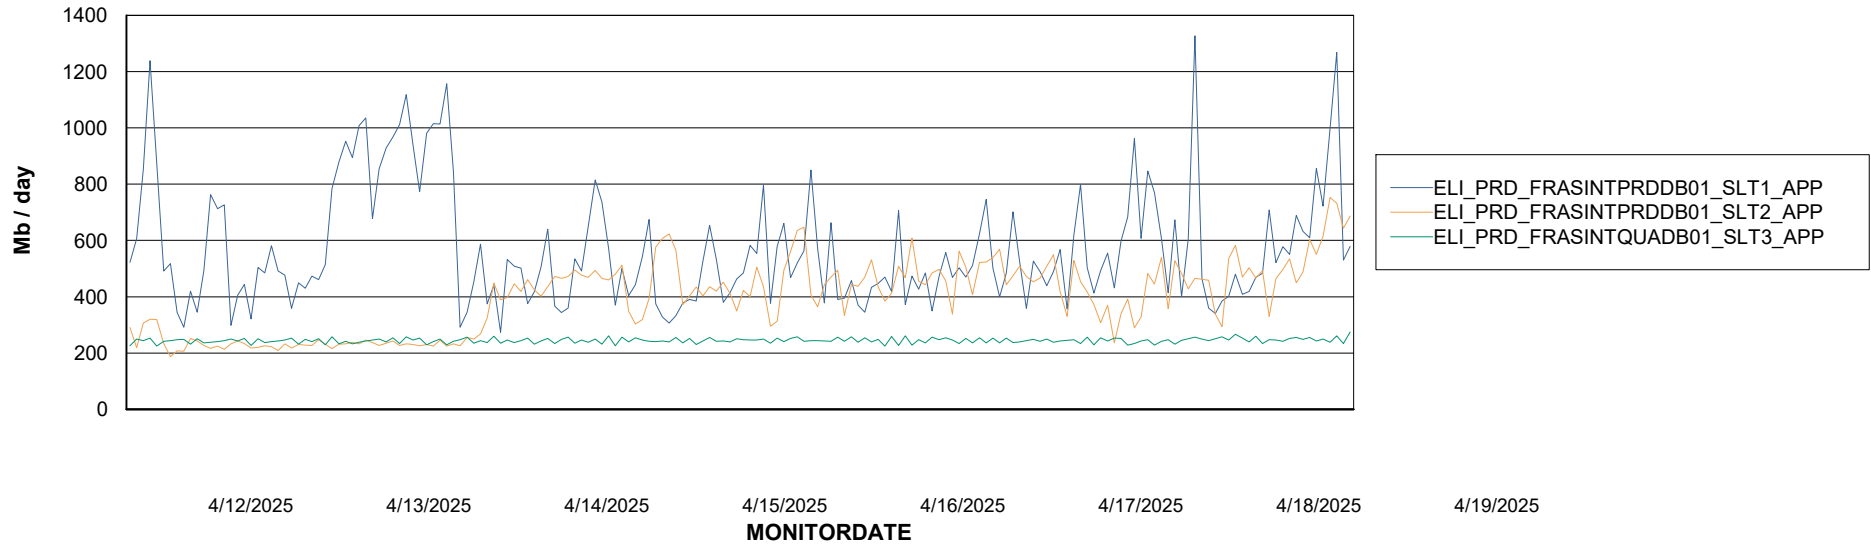

ABSSolute Application Server Services

Avg memory used per ABS Server Service