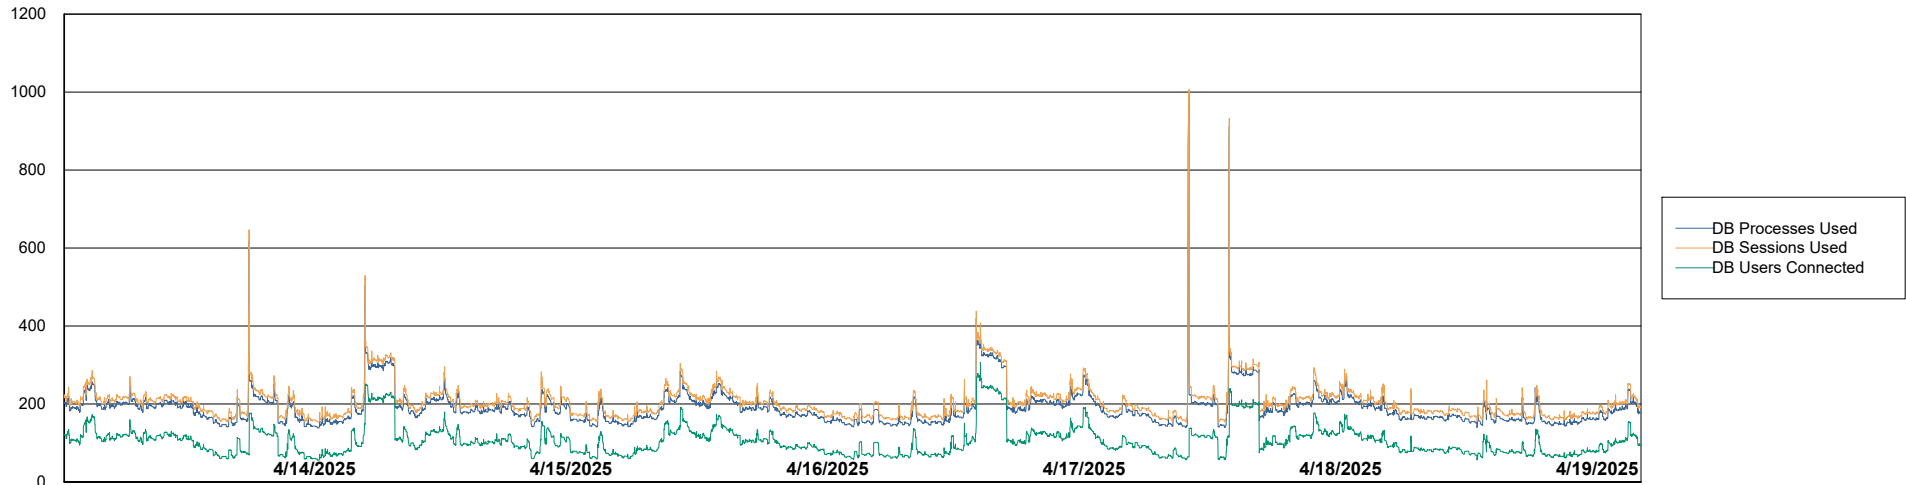

Weekly SLA Customer Report

Customer ELI_Production
Database ID 62

Database Performance ELI_PRD_FRASEQXPRDDB04-BI_ABS1

Weekly SLA Customer Report

Customer ELI_Production
Database ID 62

Database Performance ELI_PRD_FRASINTPRDDB01_ABS1