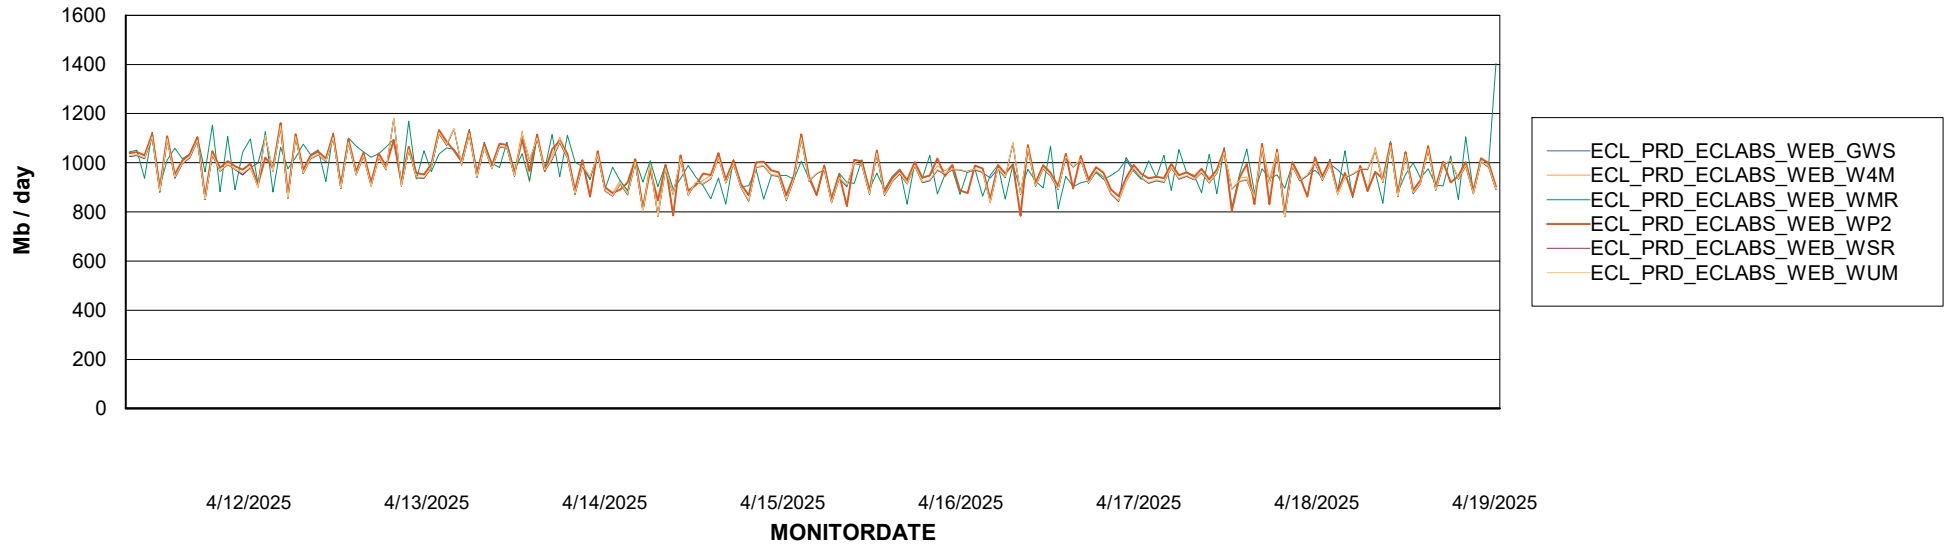

ABSSolute Web Component Services

Avg memory used per ABS Web component