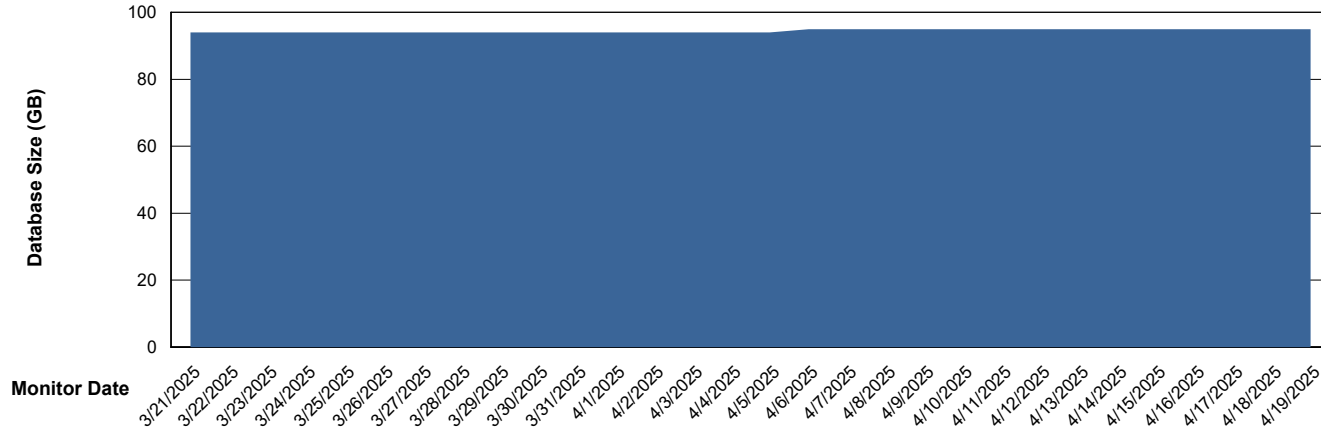

DATABASE SIZE ECL_PRD_ECLABS_ABS1

Database growth over last month