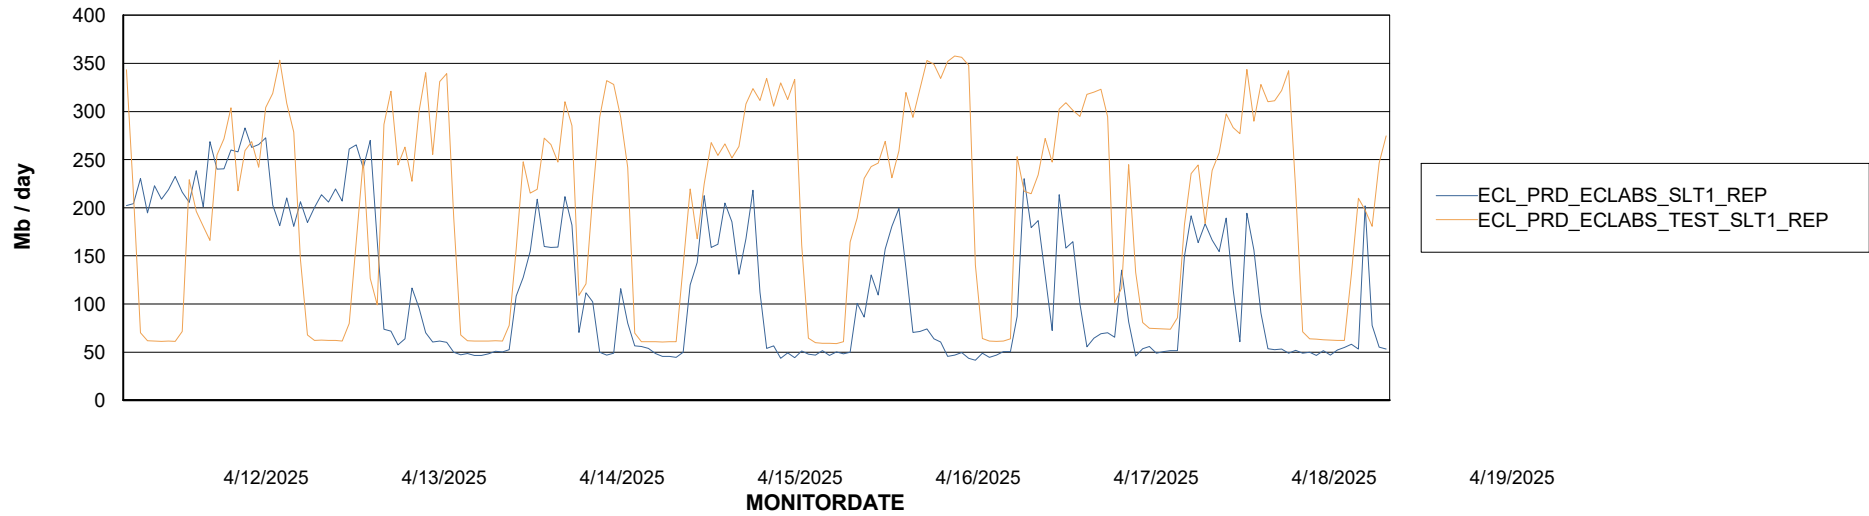

ABSSolute Application ReportServer Services

Avg memory used per ReportServer Service