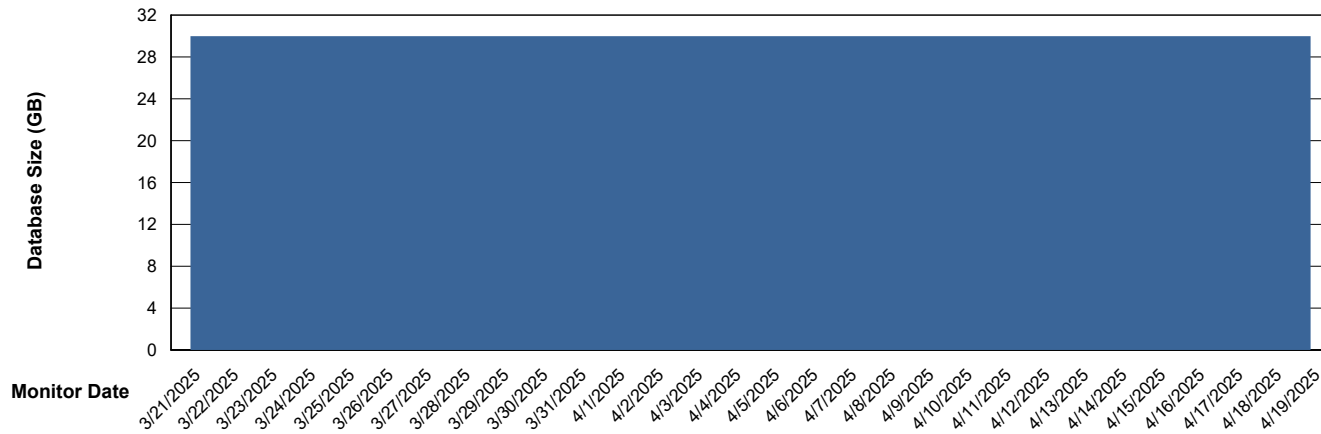

DATABASE SIZE ECL_PRD_ECL-ABS-BI_ABS1

Database growth over last month