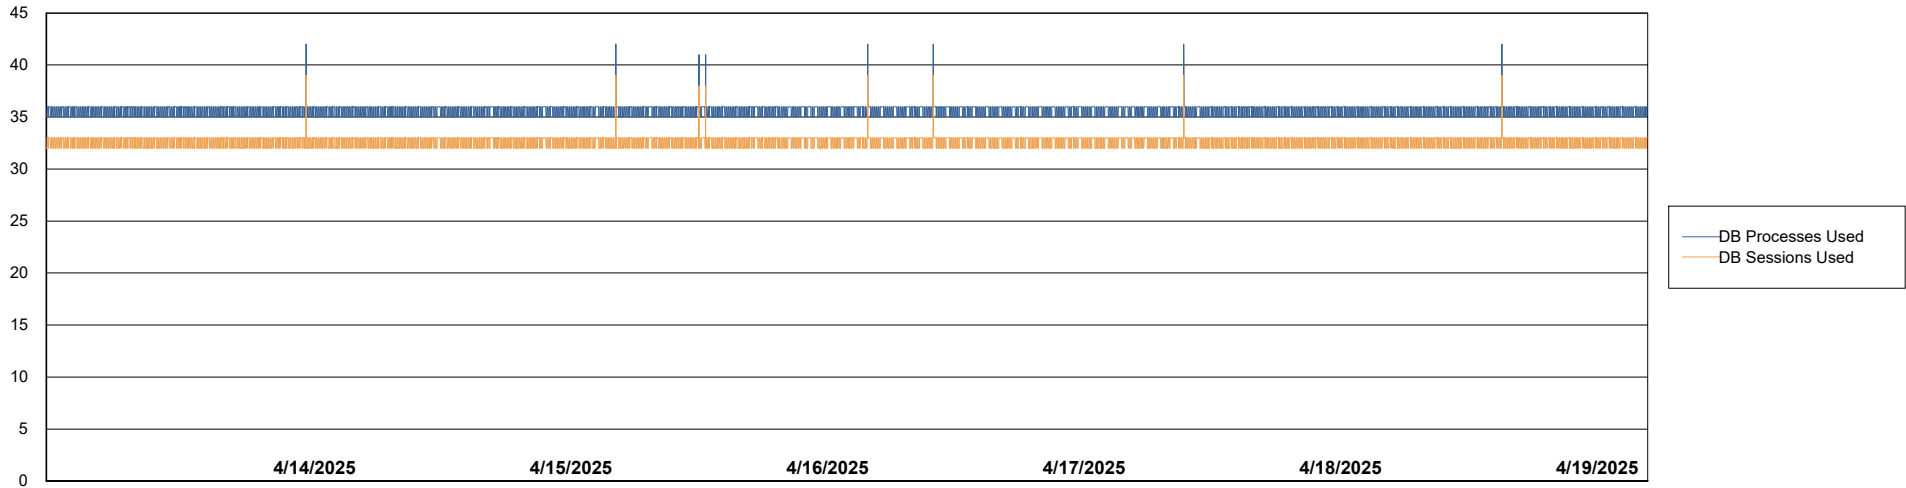

Database Performance ECL_PRD_ECLABS-TEST_HSBABS1

DB Processes Max 1,000