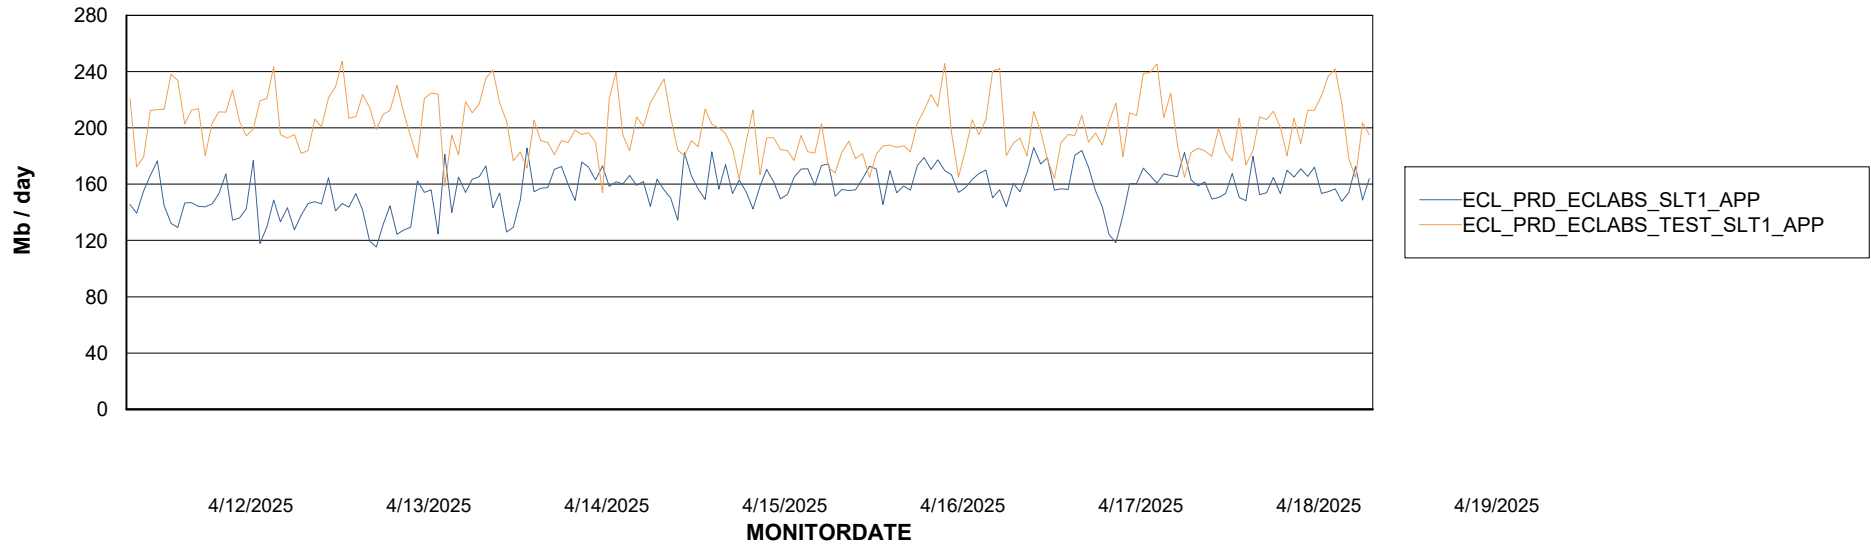

ABSSolute Application Server Services

Avg memory used per ABS Server Service