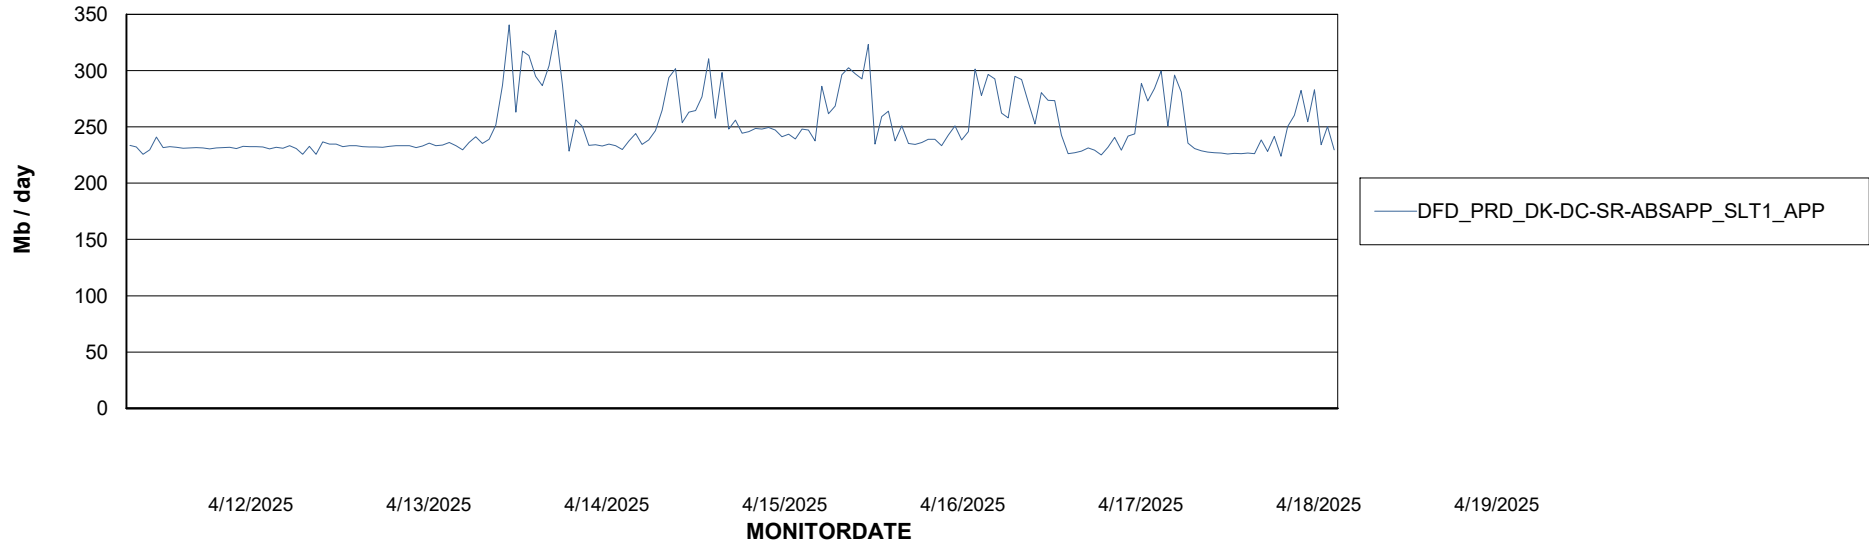

ABSSolute Application Server Services

Avg memory used per ABS Server Service