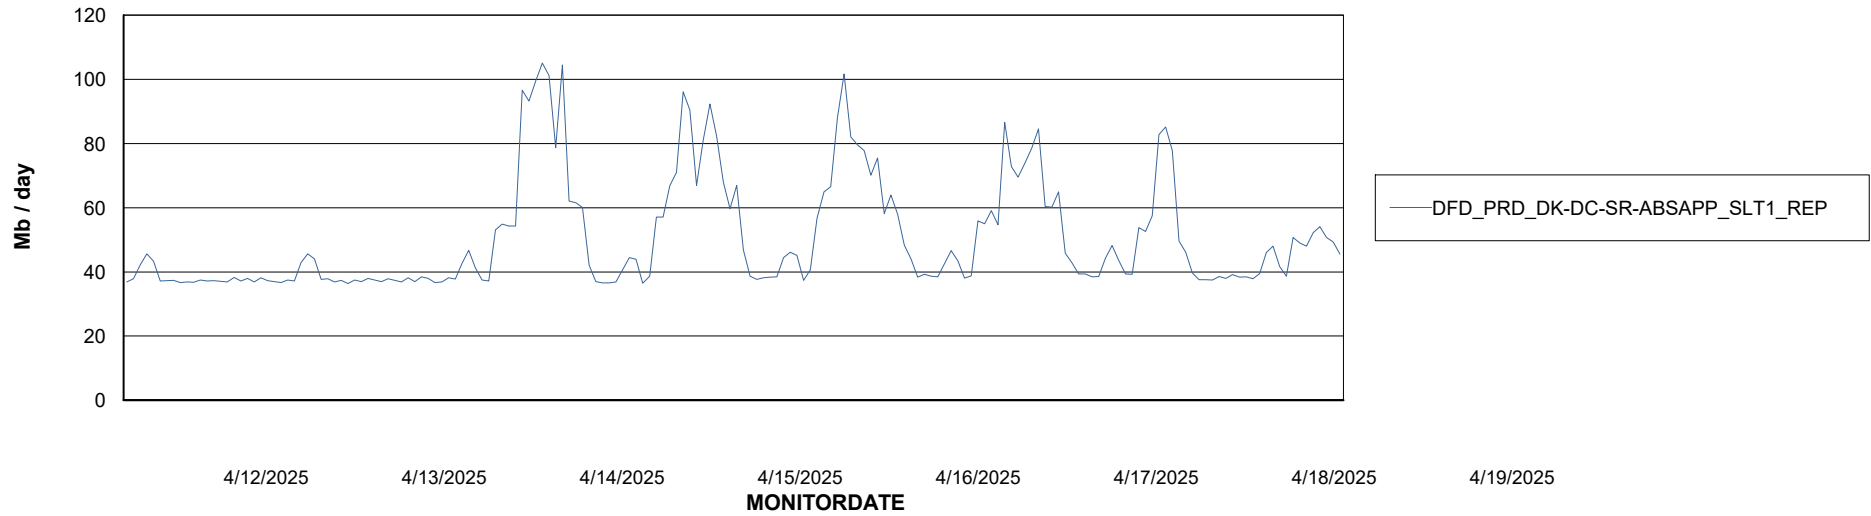

ABSSolute Application ReportServer Services

Avg memory used per ReportServer Service